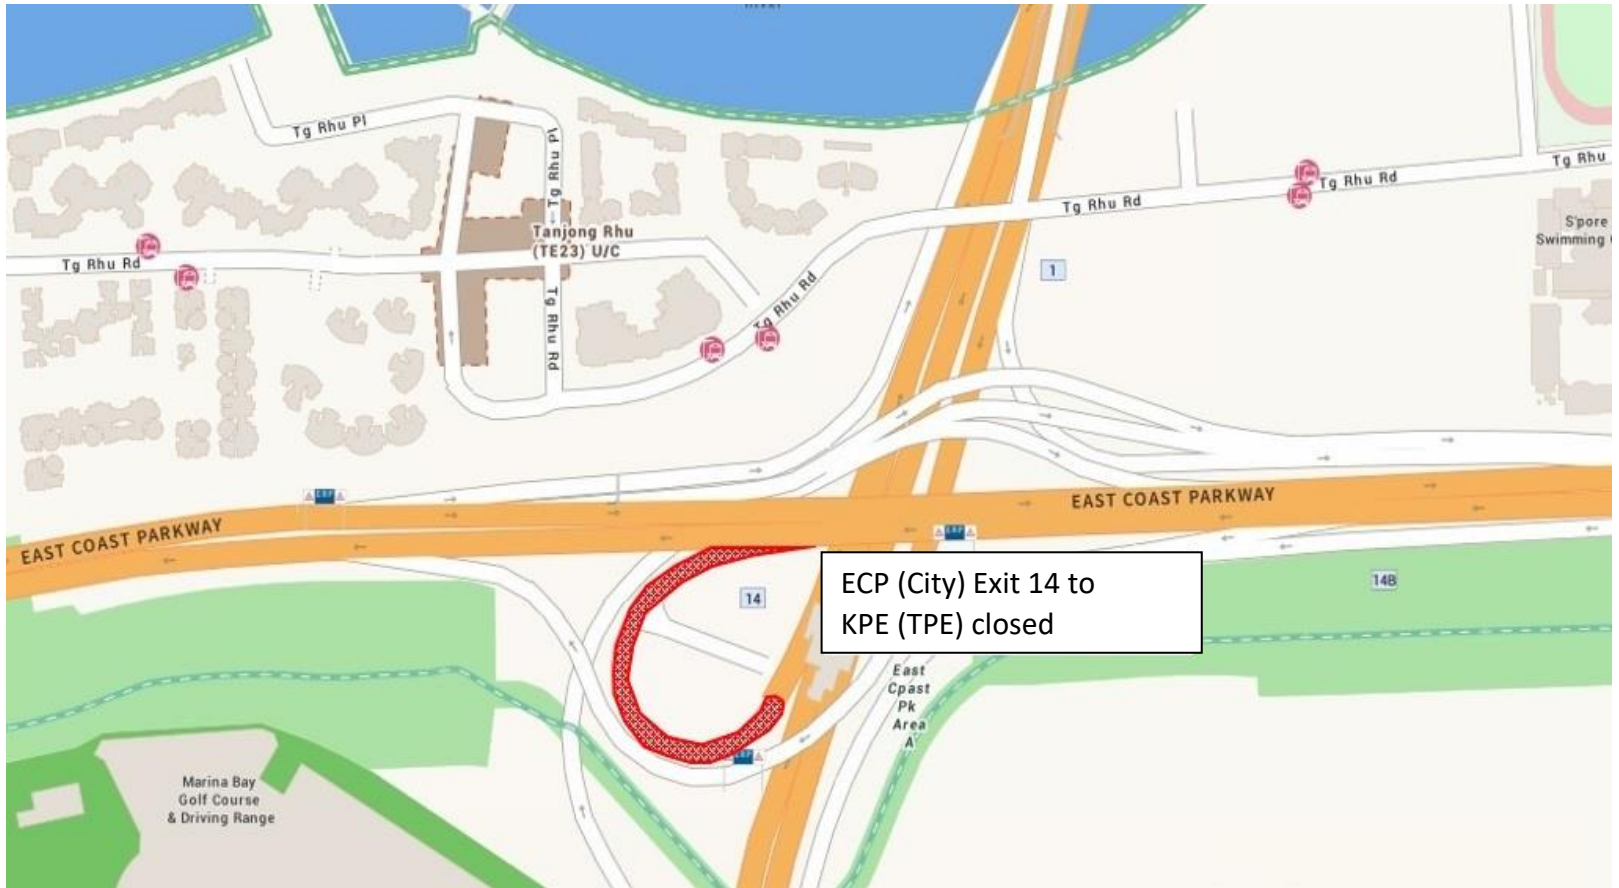

1 November 2022
12.00am to 05.00am

1 November 2022
12.00am to 05.00am

4 November 2022
12.00am to 05.00am

5 November 2022
12.00am to 05.00am

KPE TUNNEL PHASE II CLOSURE

7 November 2022

12.00am to 05.00am

10 November 2022
12.00am to 05.00am

15 November 2022
12.00am to 05.00am

17 November 2022
12.00am to 05.00am

19 November 2022
12.00am to 05.00am

21 November 2022
12.00am to 05.00am

22 November 2022
12.00am to 05.00am

28 November 2022
12.00am to 05.00am