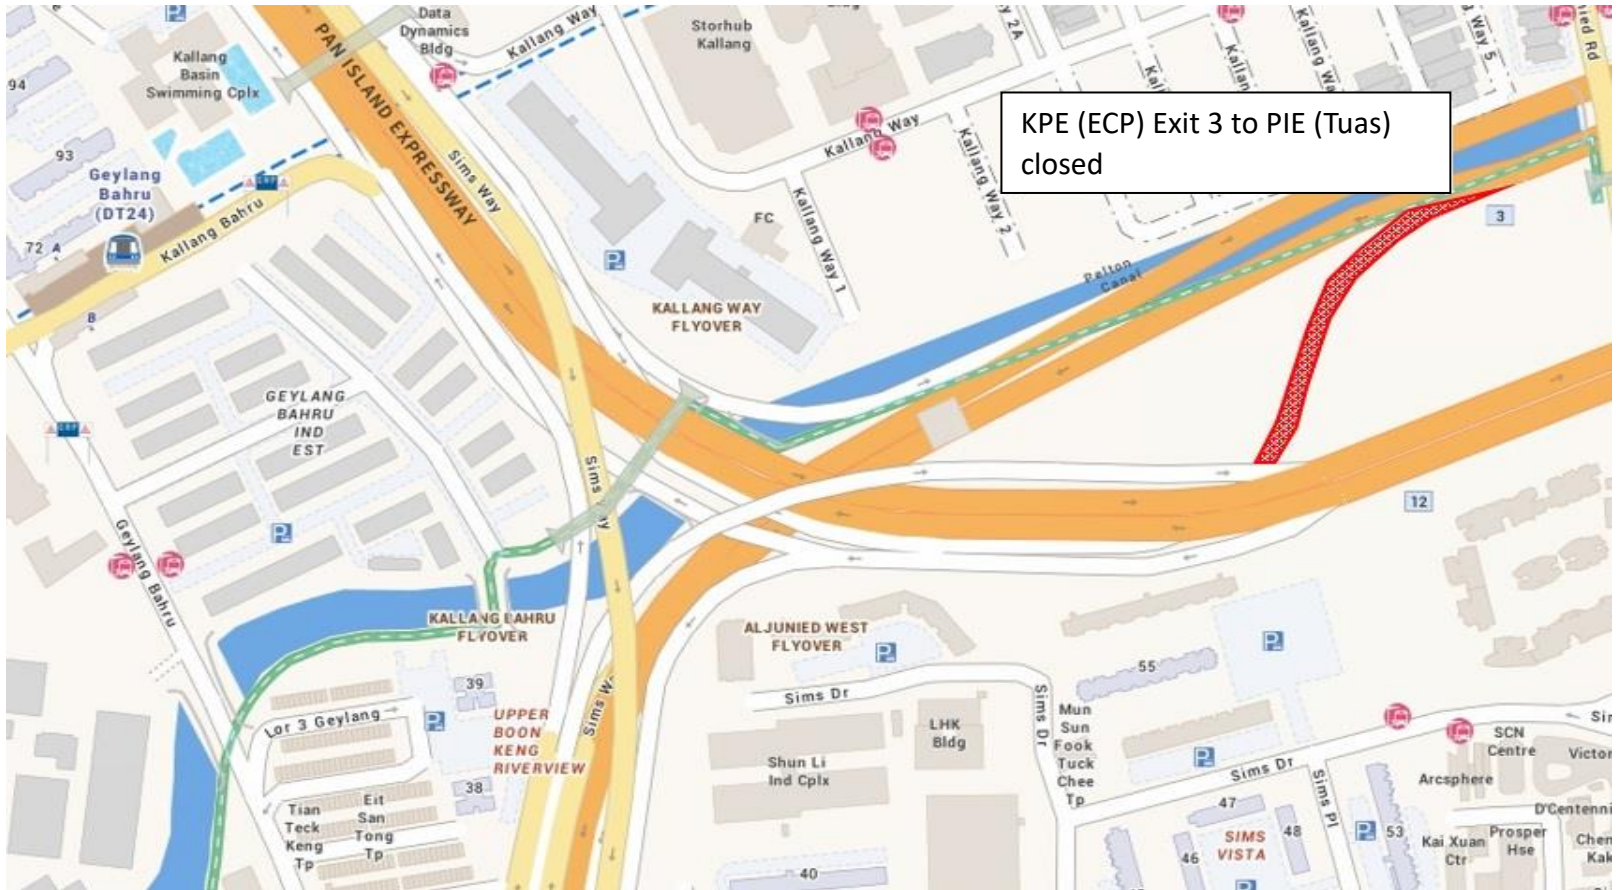

1 November 2022
12.00am to 05.00am

1 November 2022
12.00am to 05.00am

4 November 2022
12.00am to 05.00am

5 November 2022
12.00am to 05.00am

KPE TUNNEL PHASE II CLOSURE

7 November 2022

12.00am to 05.00am

10 November 2022
12.00am to 05.00am