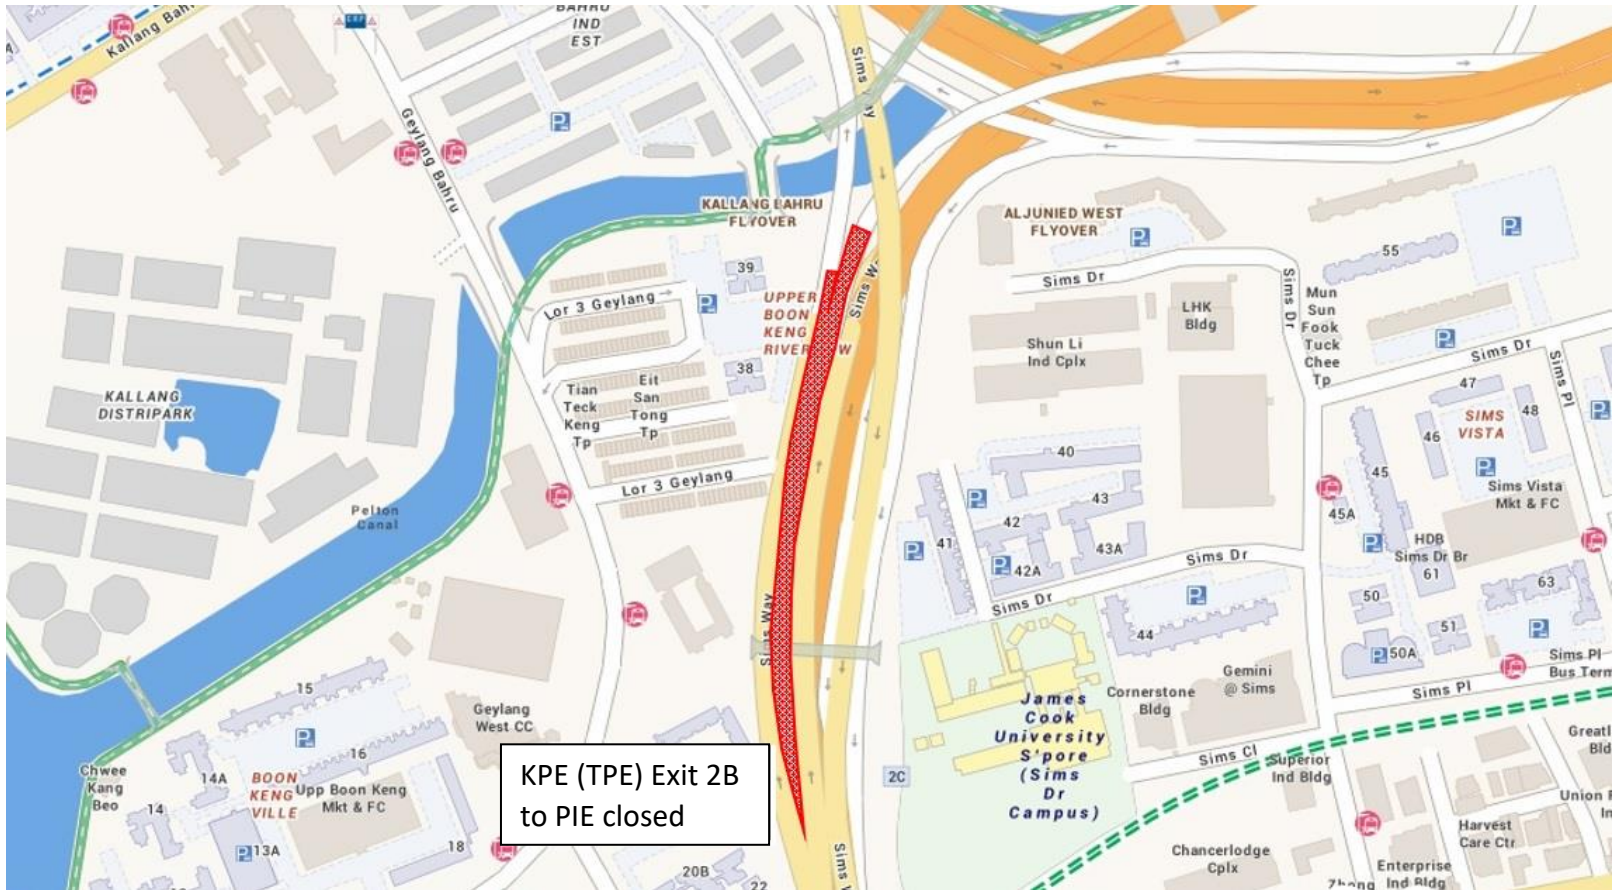

1 November 2022
12.00am to 05.00am

1 November 2022
12.00am to 05.00am

4 November 2022
12.00am to 05.00am

5 November 2022
12.00am to 05.00am

KPE TUNNEL PHASE II CLOSURE

7 November 2022

12.00am to 05.00am

10 November 2022
12.00am to 05.00am