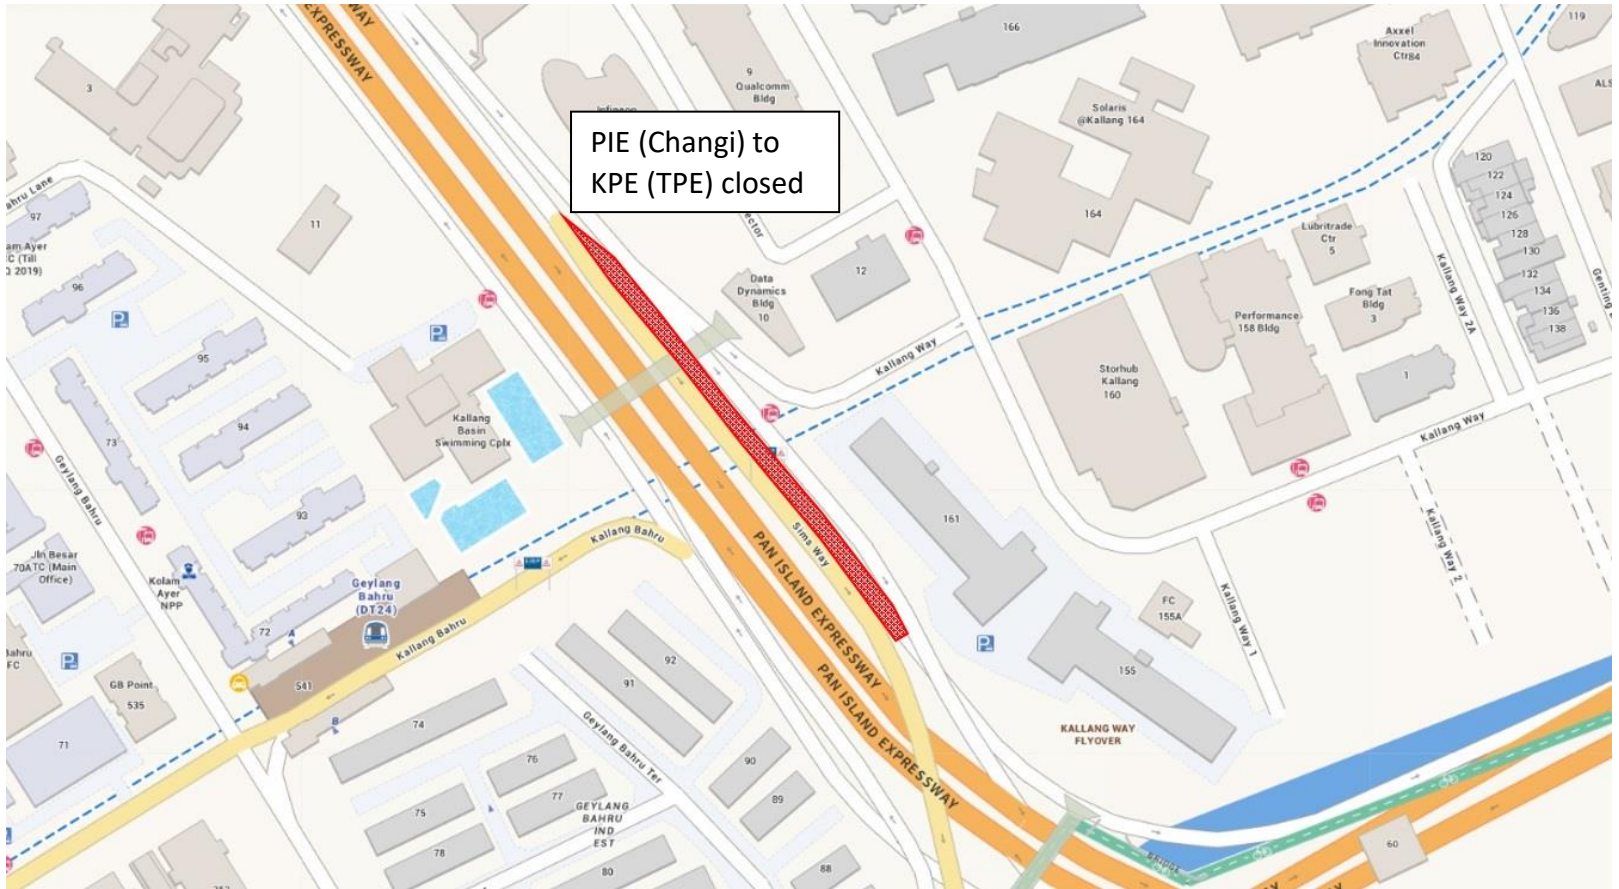

15 November 2022
12.00am to 05.00am