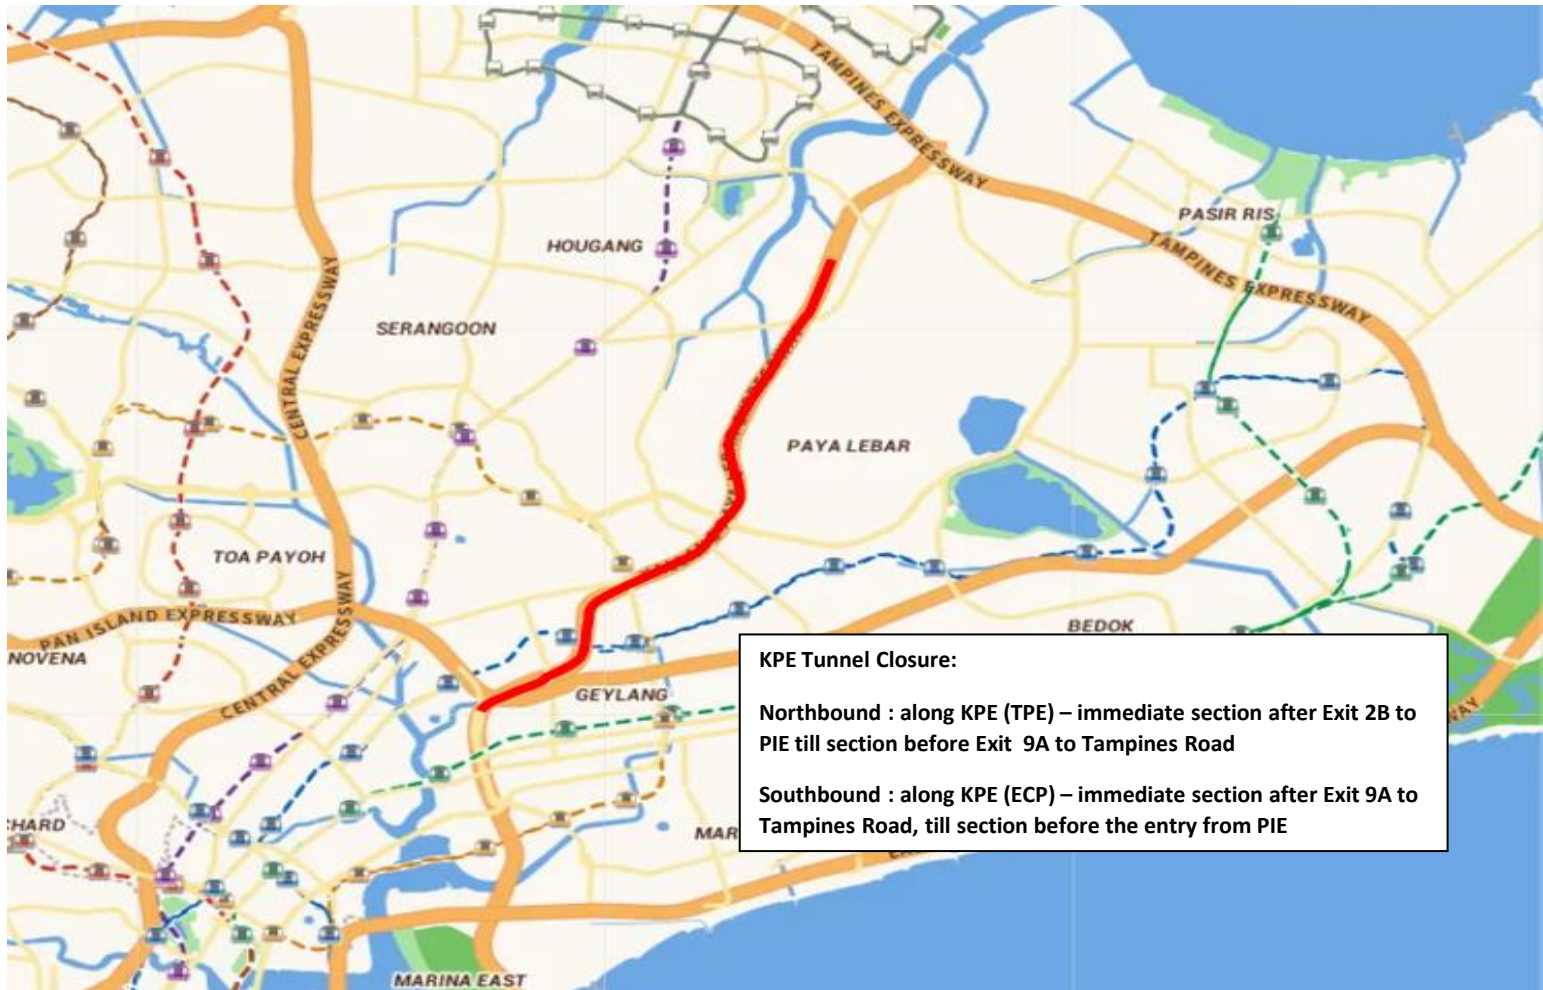

1 November 2022
12.00am to 05.00am

1 November 2022
12.00am to 05.00am

4 November 2022
12.00am to 05.00am

5 November 2022
12.00am to 05.00am

KPE TUNNEL PHASE II CLOSURE

7 November 2022

12.00am to 05.00am

10 November 2022
12.00am to 05.00am