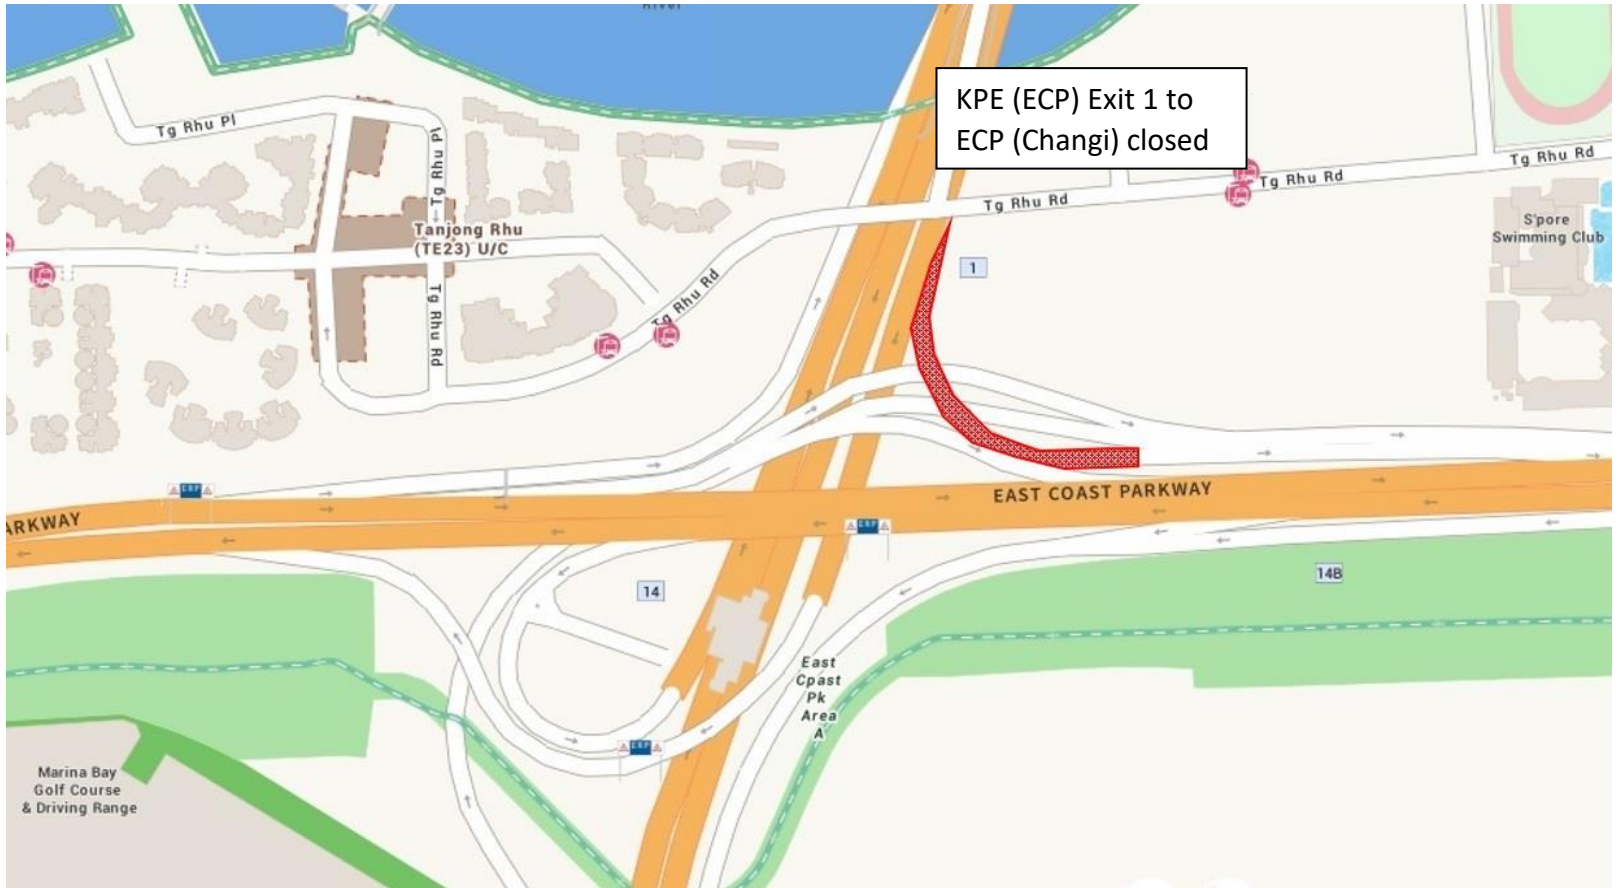

1 November 2022
12.00am to 05.00am

1 November 2022
12.00am to 05.00am

4 November 2022
12.00am to 05.00am

5 November 2022
12.00am to 05.00am

KPE TUNNEL PHASE II CLOSURE

7 November 2022

12.00am to 05.00am

10 November 2022
12.00am to 05.00am