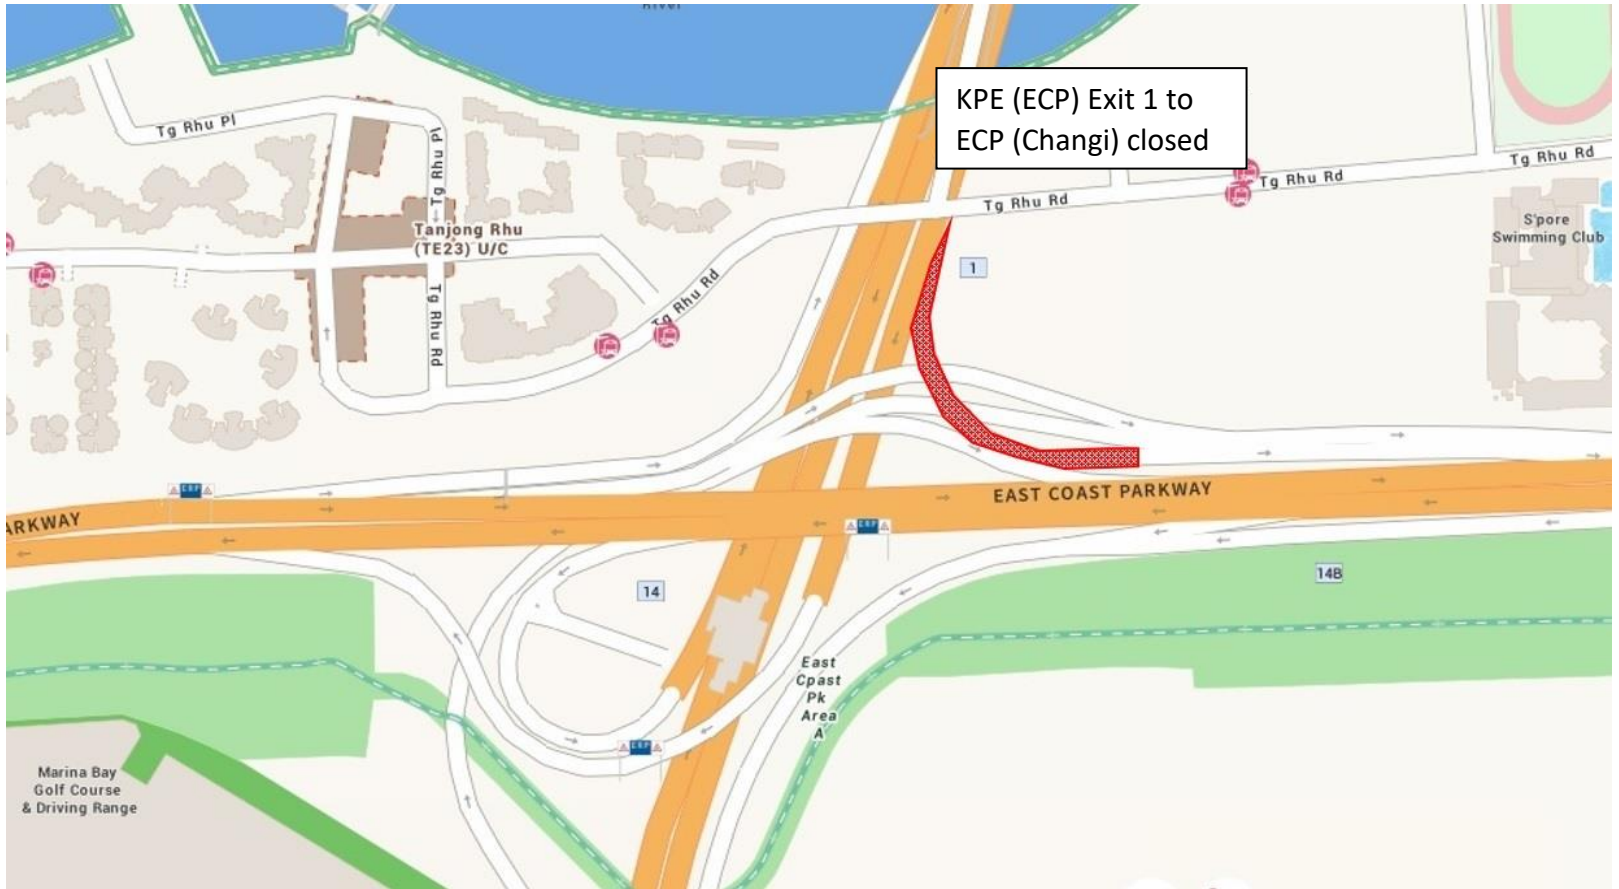

10 June 2022
12.00am to 05.00am