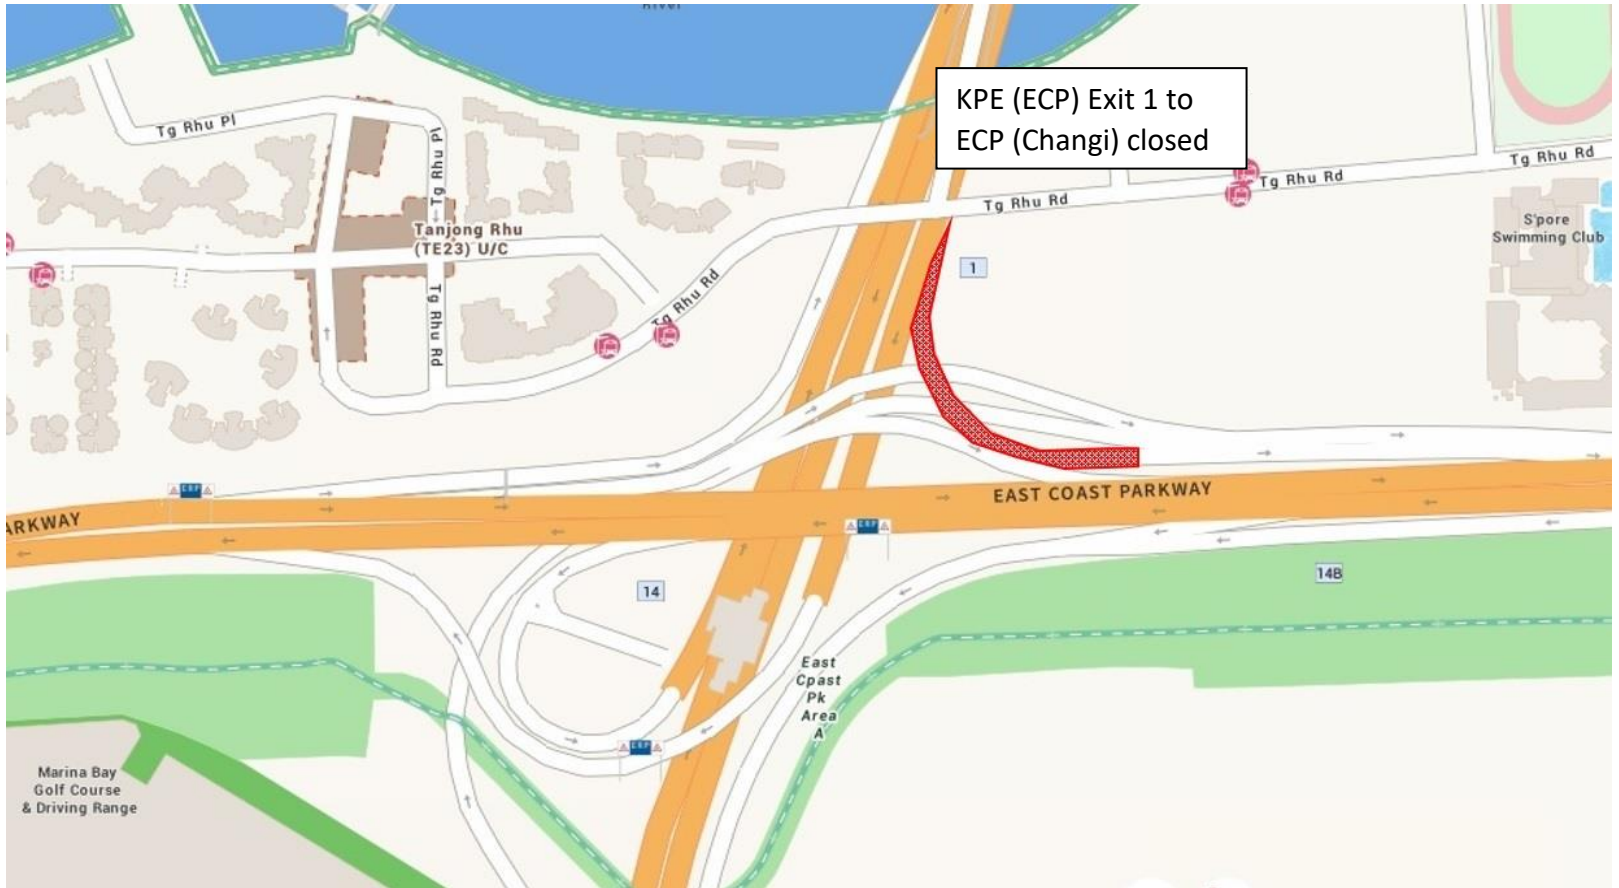

PIE (Changi) to
KPE (ECP) closed

PIE (Tuas) Exit 12 to
KPE (ECP) closed

17 June 2022
12.00am to 05.00am

18 June 2022
12.00am to 05.00am

23 June 2022
12.00am to 05.00am

25 June 2022
12.00am to 05.00am

27 June 2022
12.00am to 05.00am