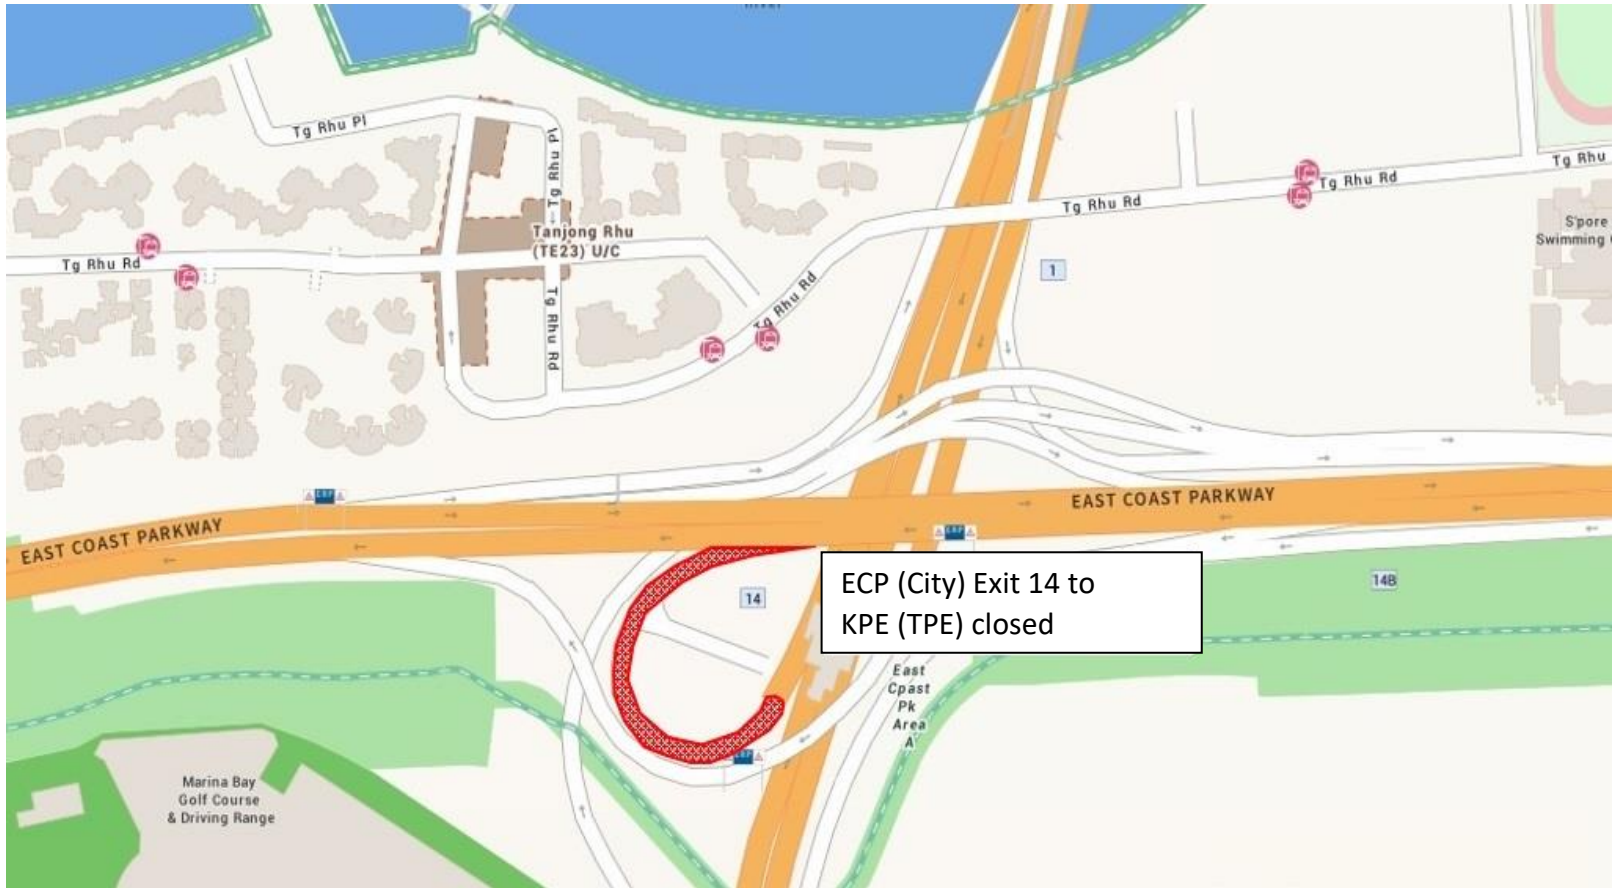

PIE (Changi) to
KPE (ECP) closed

PIE (Tuas) Exit 12 to
KPE (ECP) closed

17 June 2022
12.00am to 05.00am

18 June 2022
12.00am to 05.00am

23 June 2022
12.00am to 05.00am

25 June 2022
12.00am to 05.00am

27 June 2022
12.00am to 05.00am