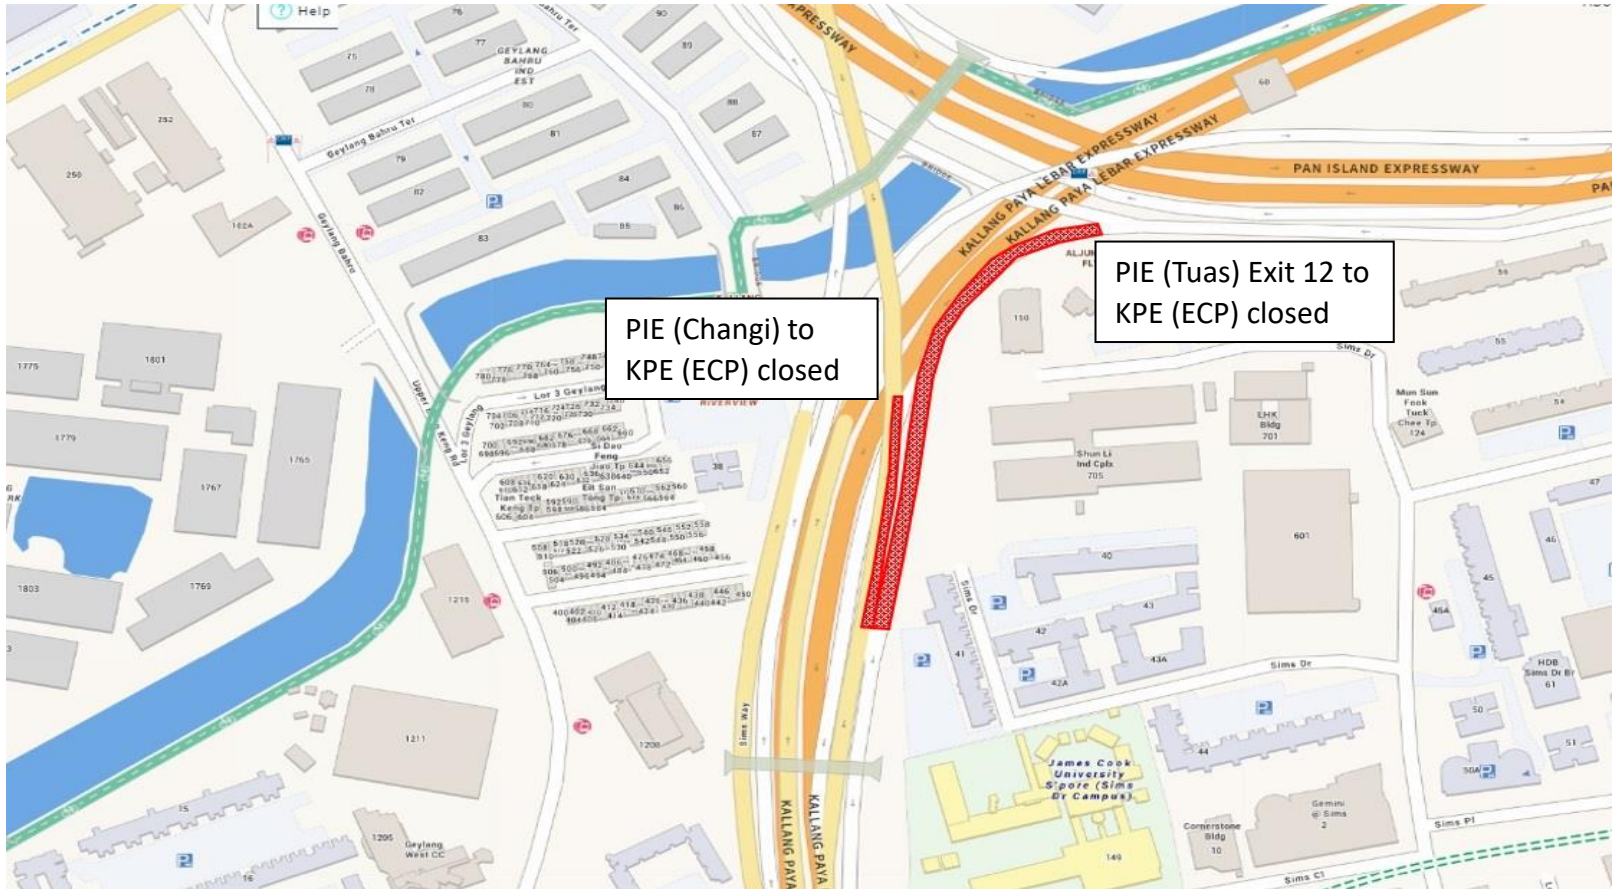

8 June 2022
12.00am to 05.00am