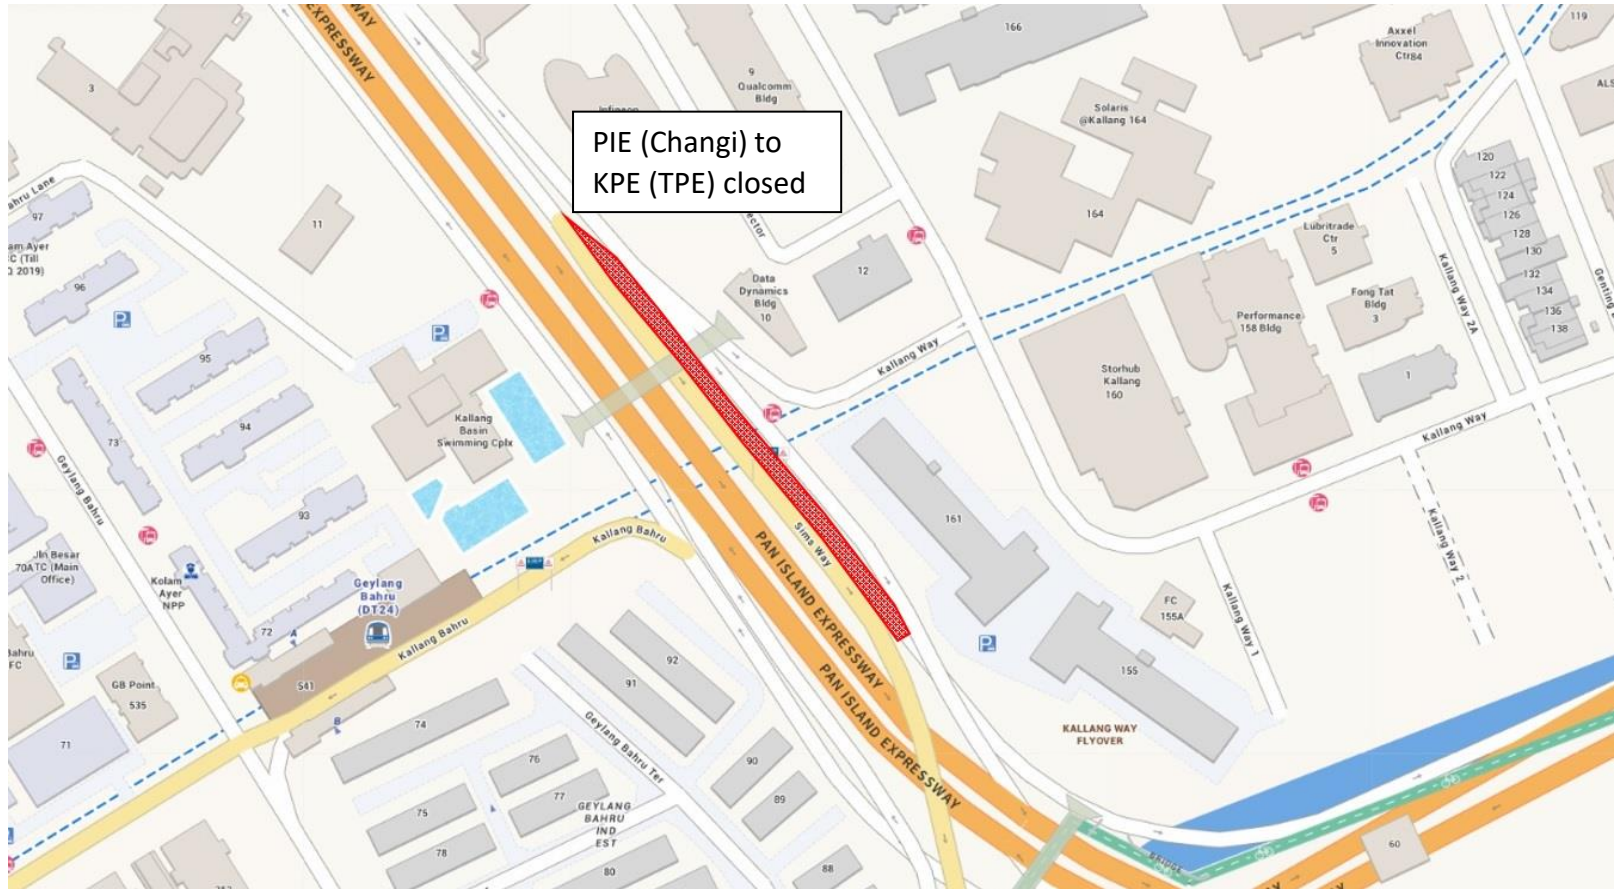

4 June 2022
12.00am to 05.00am