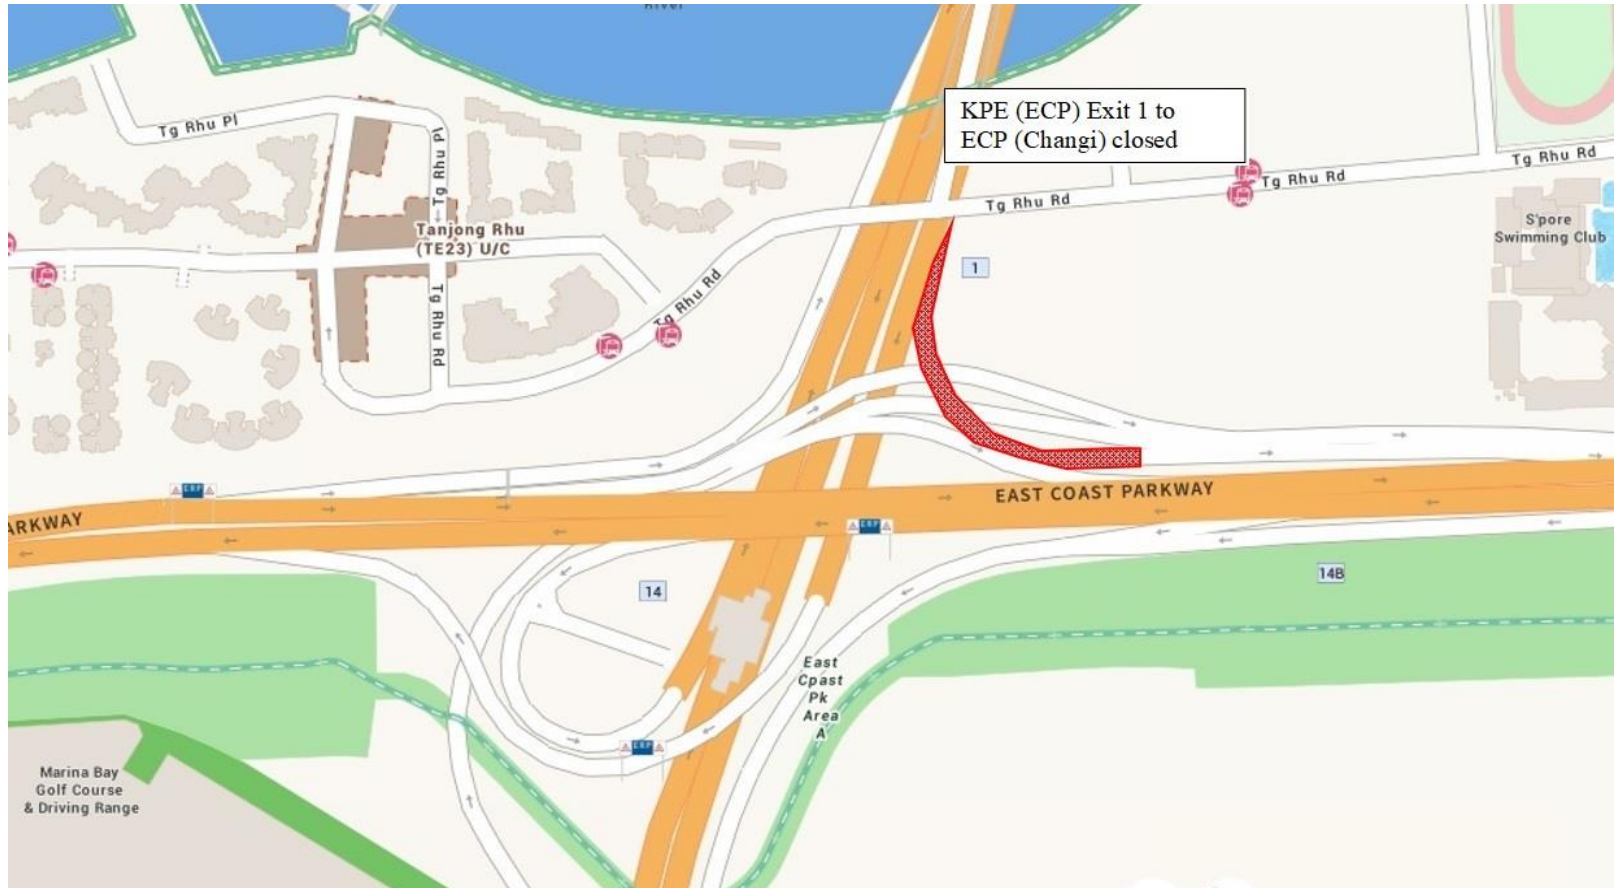

7 May 2022
12.00am to 05.00am

7 May 2022
12.00am to 05.00am

KPE TUNNEL PHASE II CLOSURE

9 May 2022

12.00am to 05.00am

11 May 2022
12.00am to 05.00am

11 May 2022
12.00am to 05.00am

21 May 2022
12.00am to 05.00am