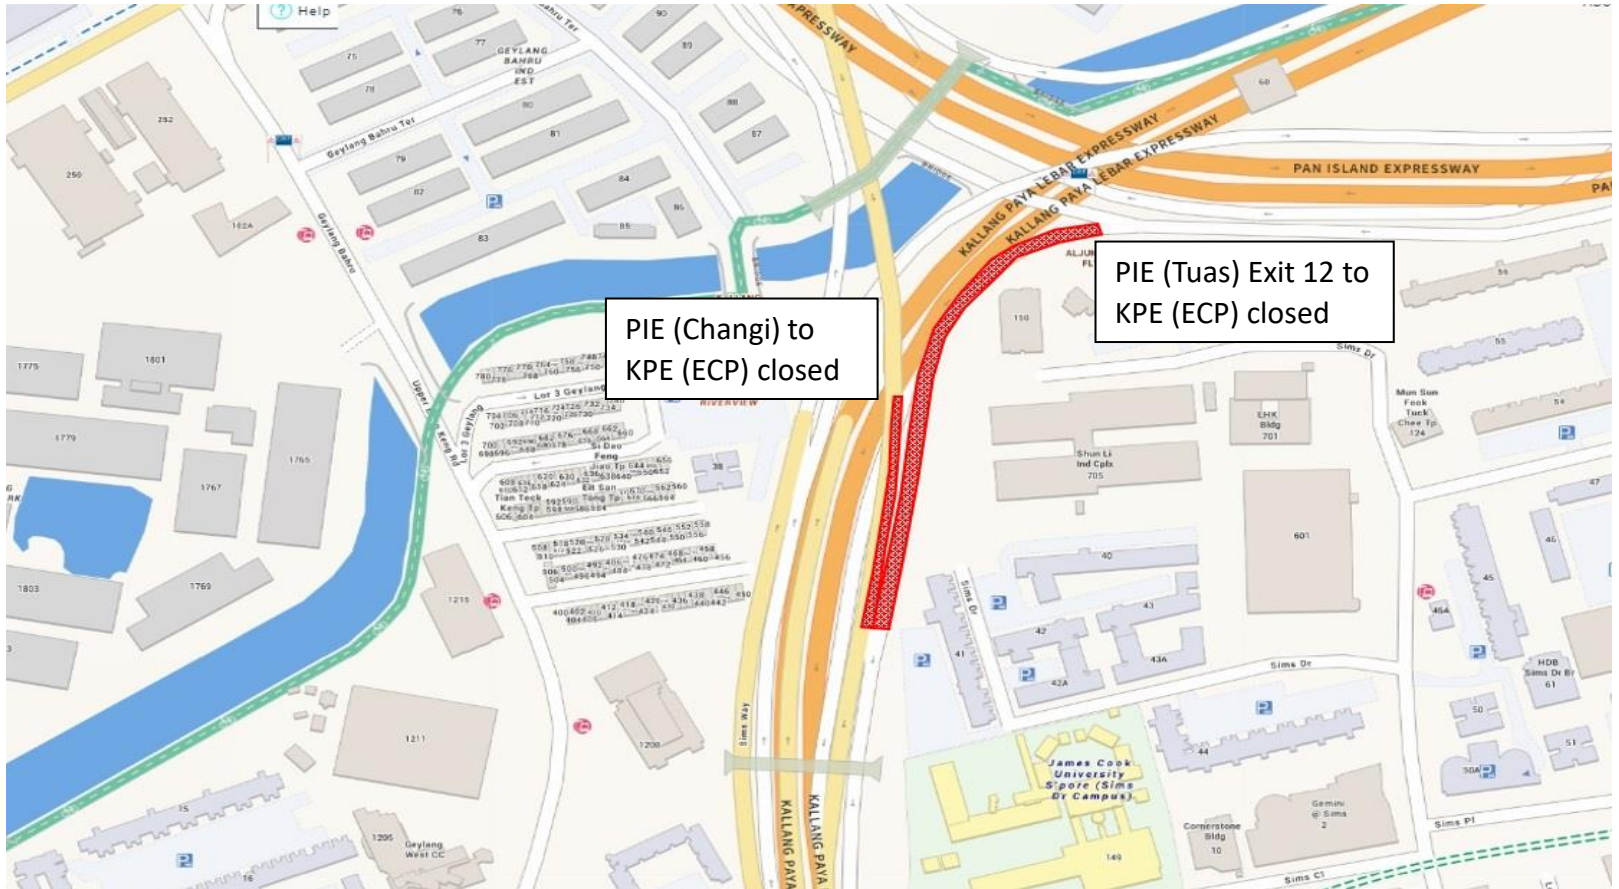

7 May 2022
12.00am to 05.00am

7 May 2022
12.00am to 05.00am

KPE TUNNEL PHASE II CLOSURE

9 May 2022

12.00am to 05.00am

11 May 2022
12.00am to 05.00am

11 May 2022
12.00am to 05.00am

21 May 2022
12.00am to 05.00am