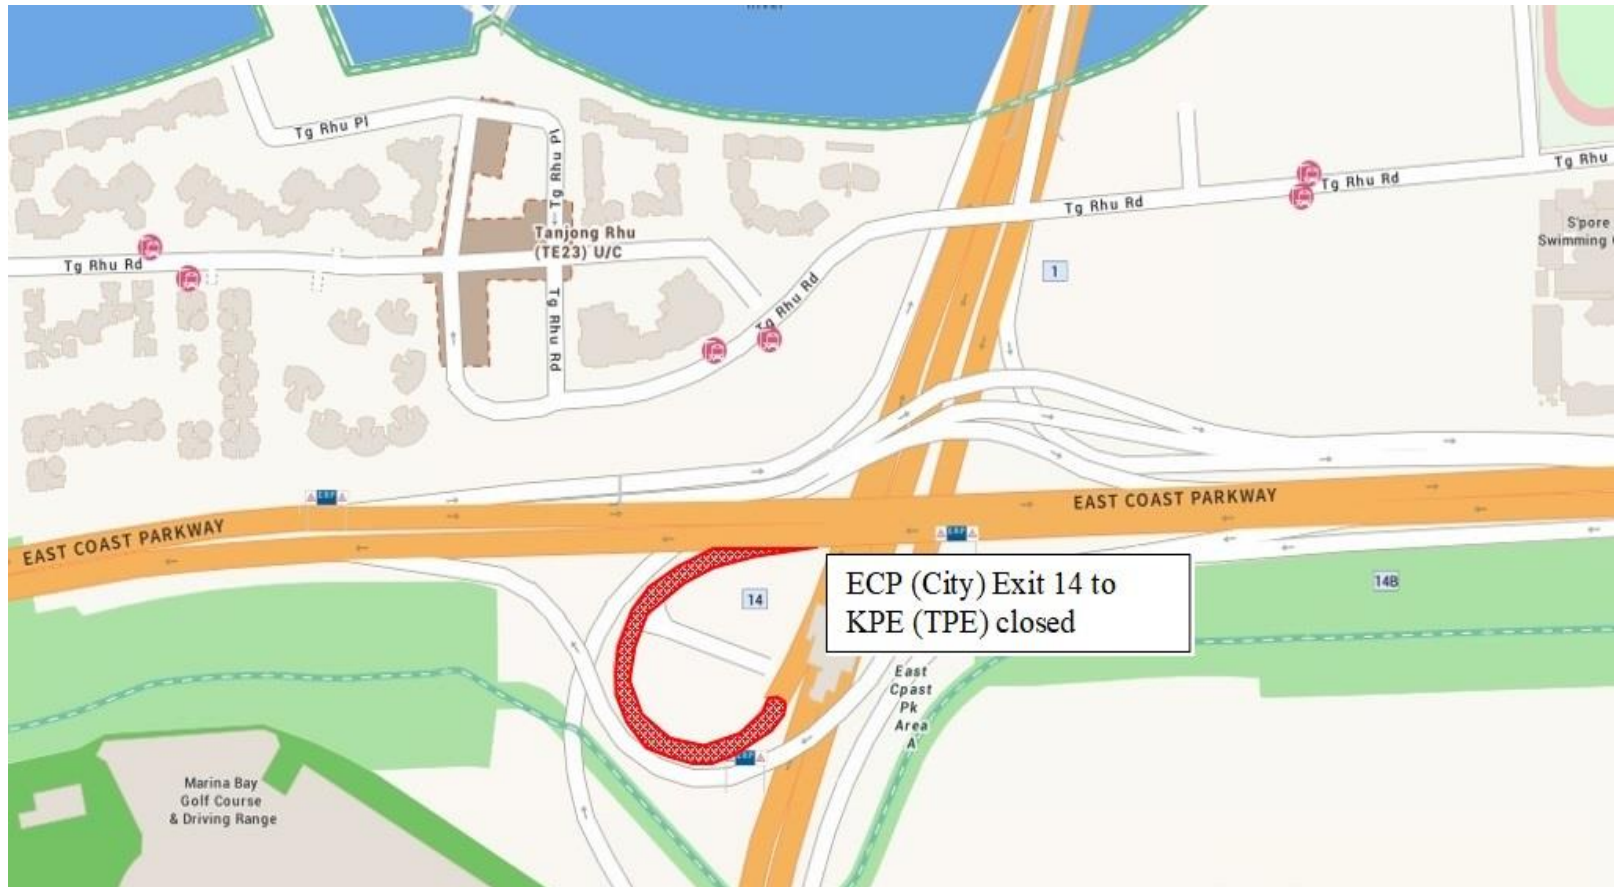

7 May 2022
12.00am to 05.00am

7 May 2022
12.00am to 05.00am

KPE TUNNEL PHASE II CLOSURE

9 May 2022

12.00am to 05.00am

11 May 2022
12.00am to 05.00am

11 May 2022
12.00am to 05.00am

21 May 2022
12.00am to 05.00am