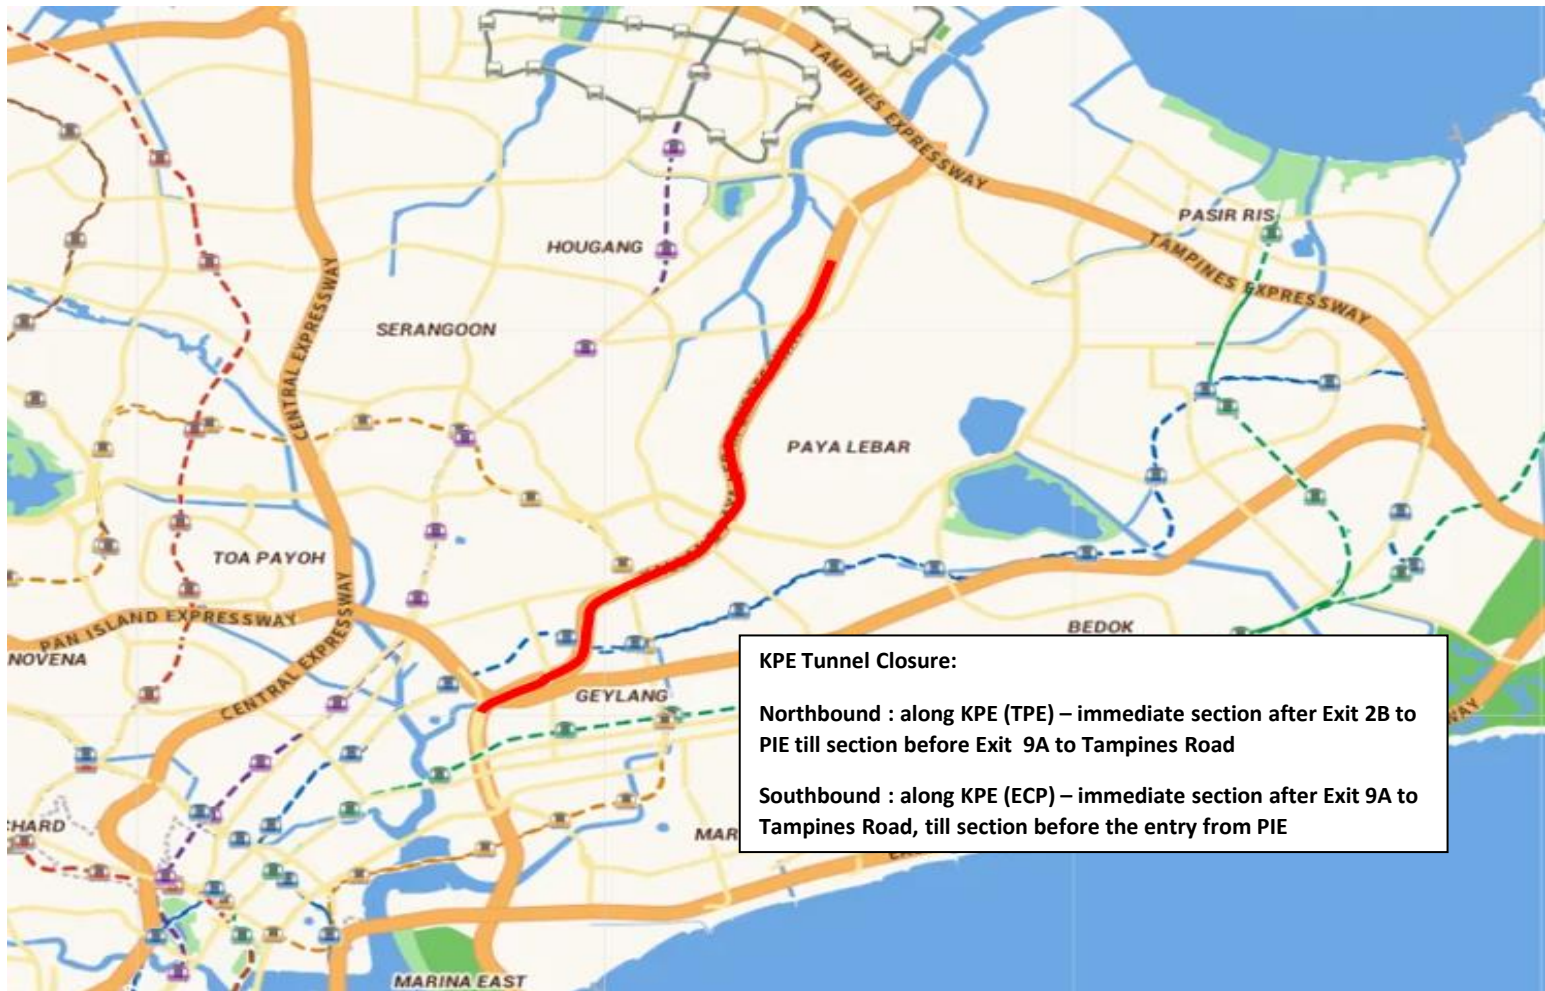

7 May 2022
12.00am to 05.00am

7 May 2022
12.00am to 05.00am

KPE TUNNEL PHASE II CLOSURE

9 May 2022

12.00am to 05.00am

11 May 2022
12.00am to 05.00am

11 May 2022
12.00am to 05.00am

21 May 2022
12.00am to 05.00am