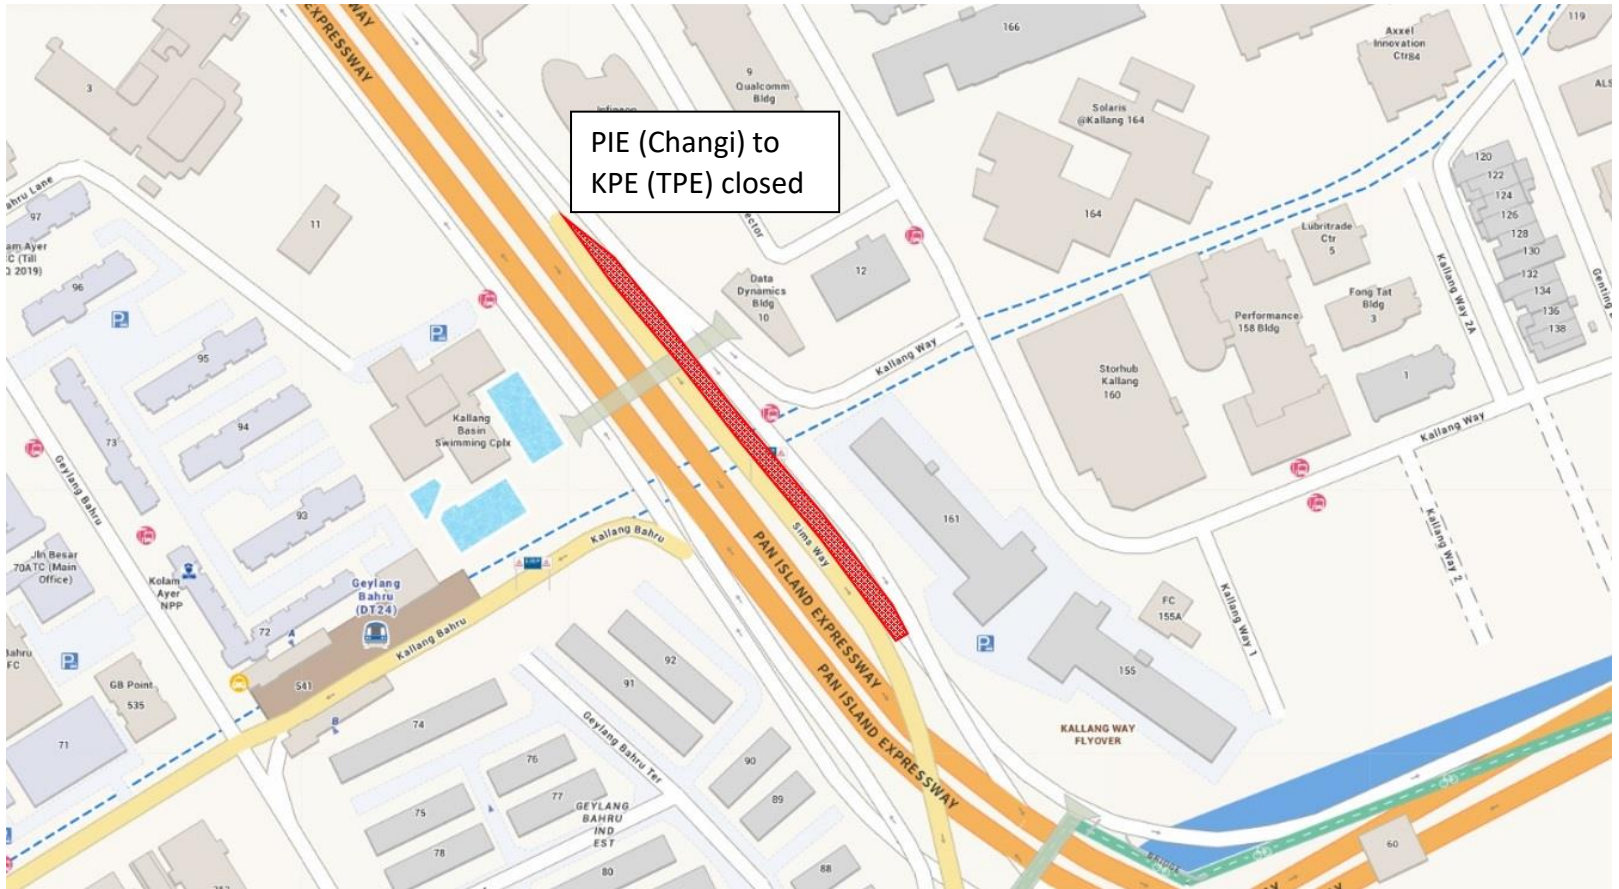

7 May 2022
12.00am to 05.00am

7 May 2022
12.00am to 05.00am

KPE TUNNEL PHASE II CLOSURE

9 May 2022

12.00am to 05.00am

11 May 2022
12.00am to 05.00am

11 May 2022
12.00am to 05.00am

21 May 2022
12.00am to 05.00am