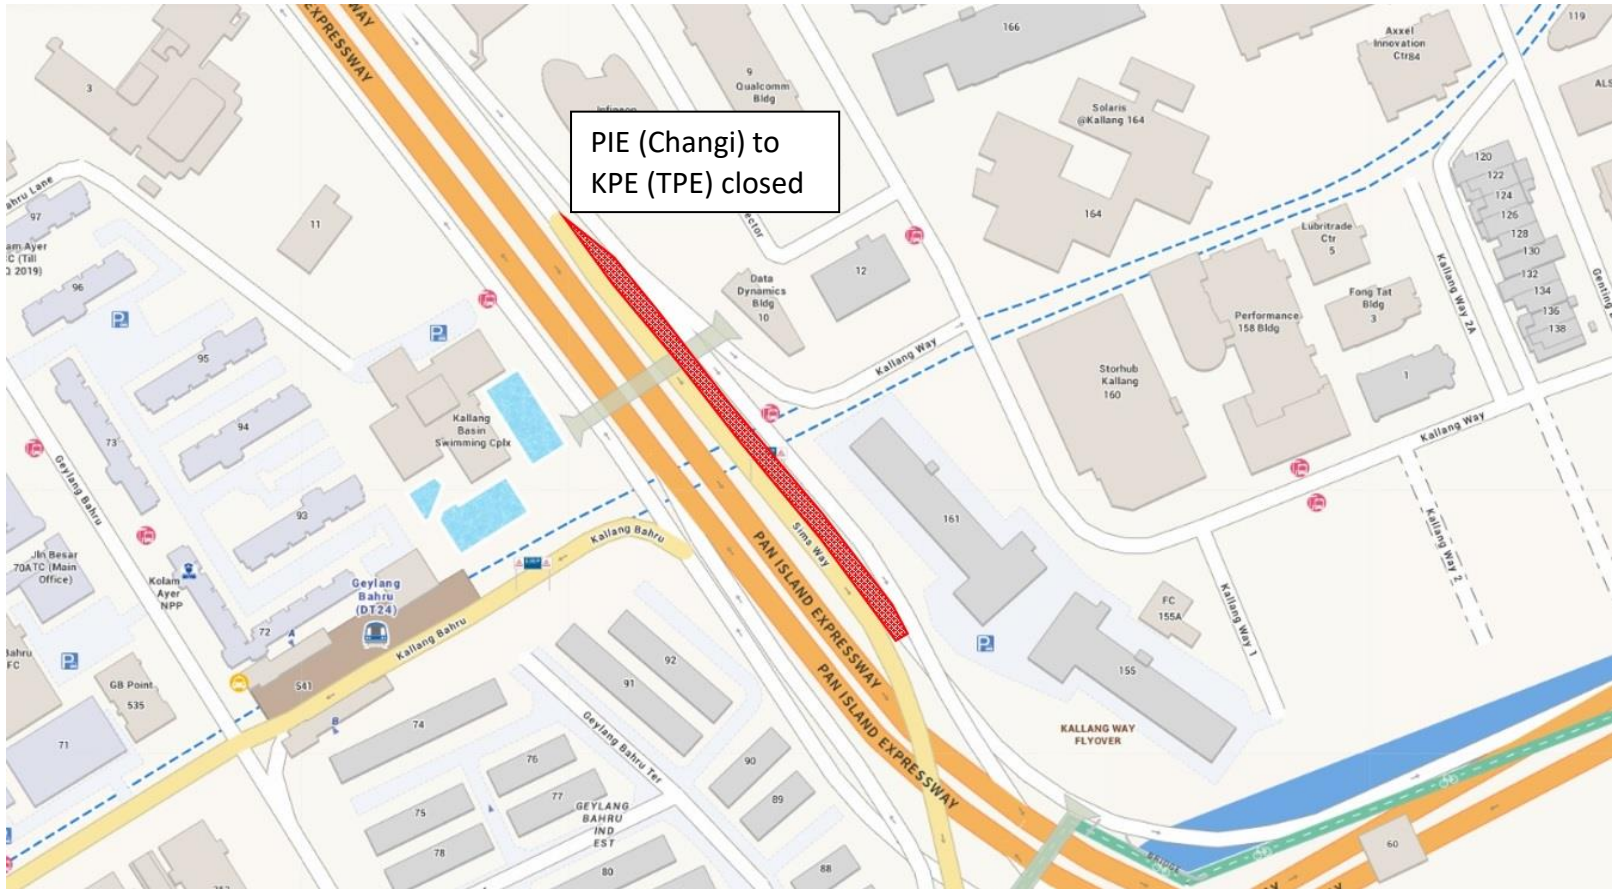

2 August 2022
12.00am to 05.00am

4 August 2022
12.00am to 05.00am

KPE TUNNEL PHASE II CLOSURE

8 August 2022

12.00am to 05.00am

11 August 2022
12.00am to 05.00am

15 August 2022
12.00am to 05.00am

18 August 2022
12.00am to 05.00am