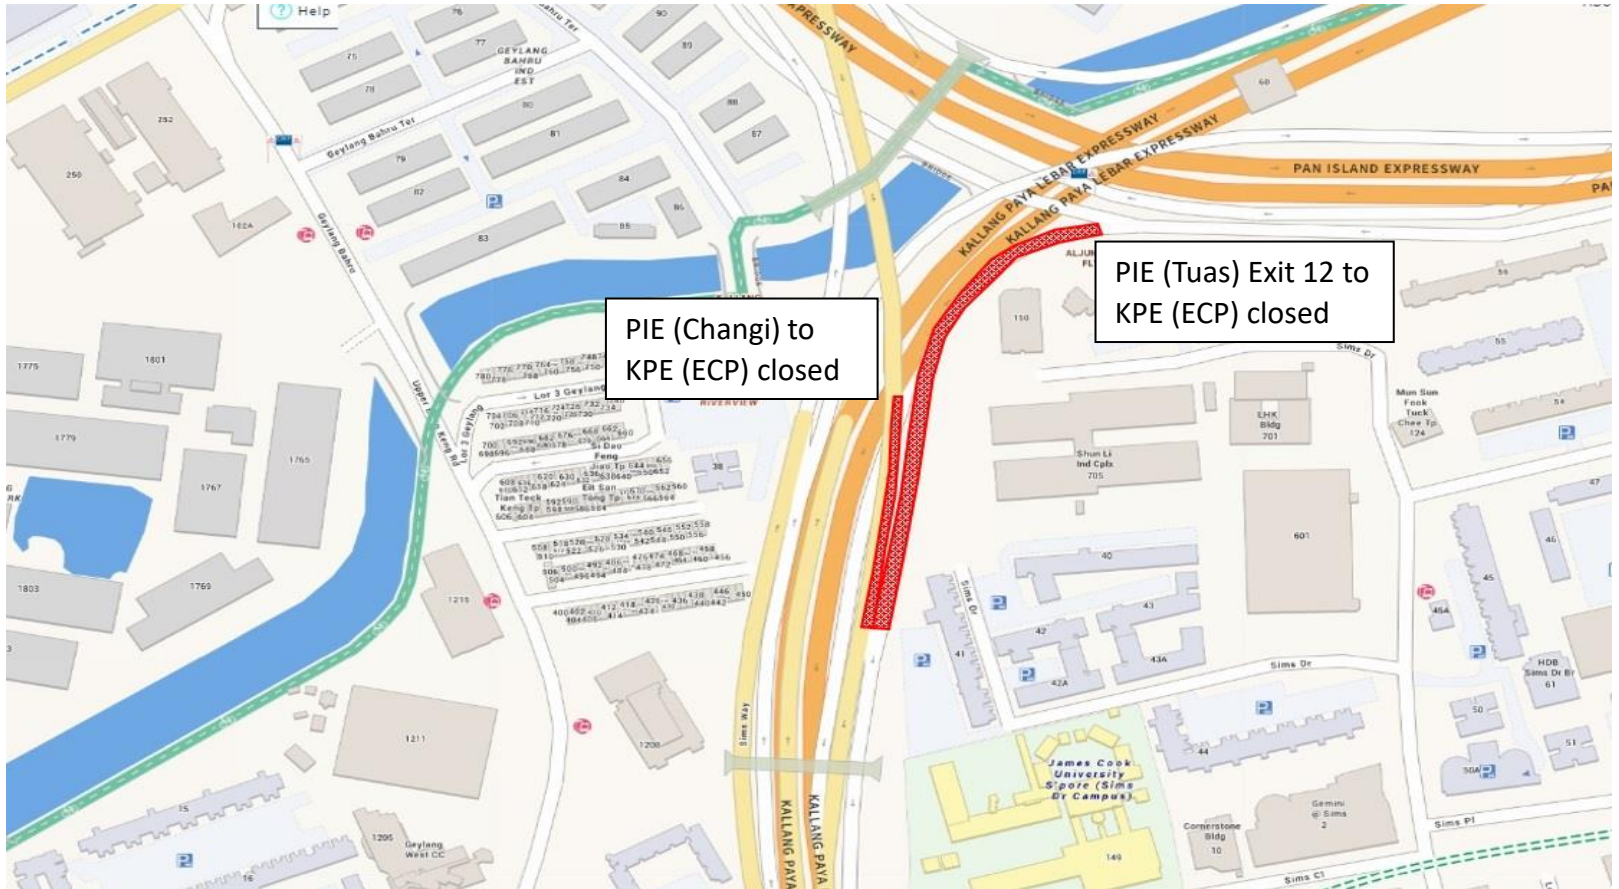

2 August 2022
12.00am to 05.00am

4 August 2022
12.00am to 05.00am

KPE TUNNEL PHASE II CLOSURE

8 August 2022

12.00am to 05.00am

11 August 2022
12.00am to 05.00am

15 August 2022
12.00am to 05.00am

18 August 2022
12.00am to 05.00am