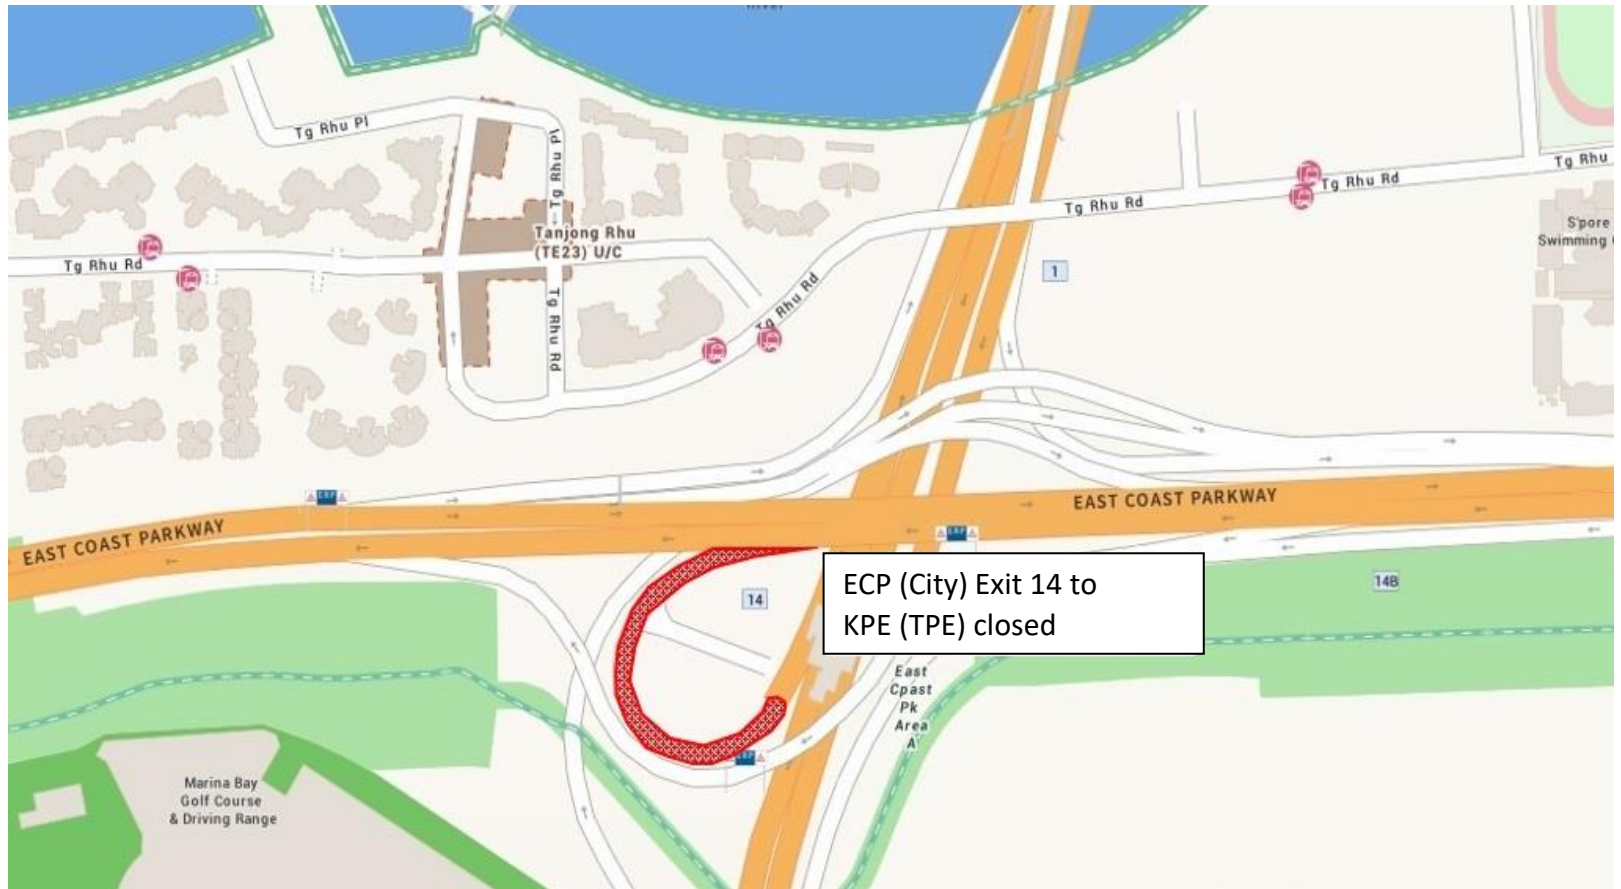

2 August 2022
12.00am to 05.00am

4 August 2022
12.00am to 05.00am

KPE TUNNEL PHASE II CLOSURE

8 August 2022

12.00am to 05.00am

11 August 2022
12.00am to 05.00am

15 August 2022
12.00am to 05.00am

18 August 2022
12.00am to 05.00am