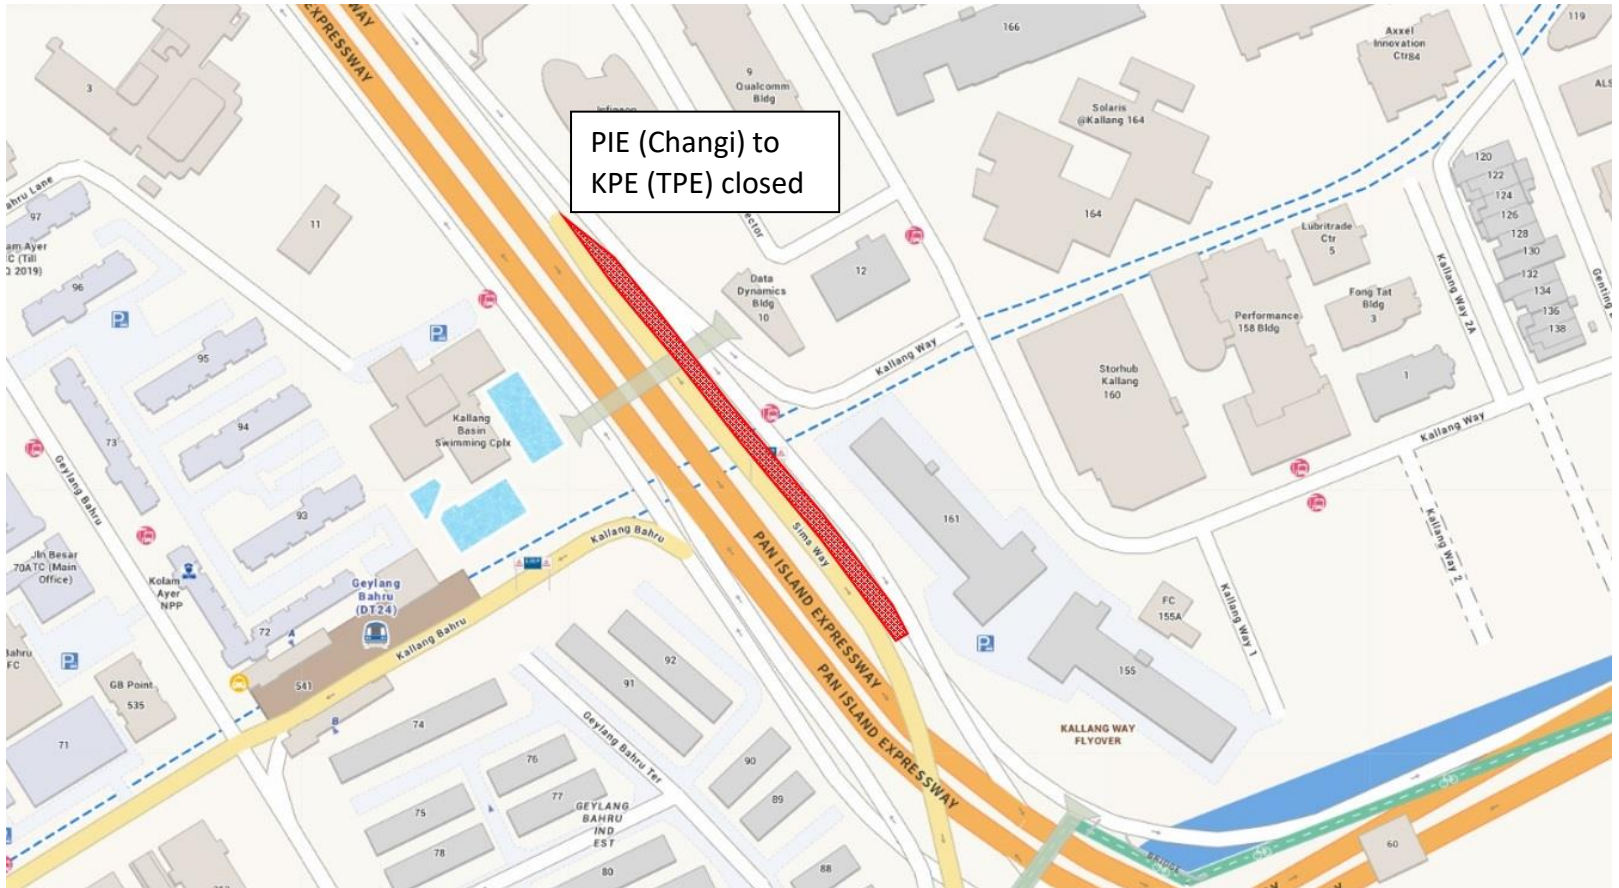

2 August 2022
12.00am to 05.00am

4 August 2022
12.00am to 05.00am

KPE TUNNEL PHASE II CLOSURE

8 August 2022

12.00am to 05.00am

11 August 2022
12.00am to 05.00am

15 August 2022
12.00am to 05.00am

18 August 2022
12.00am to 05.00am