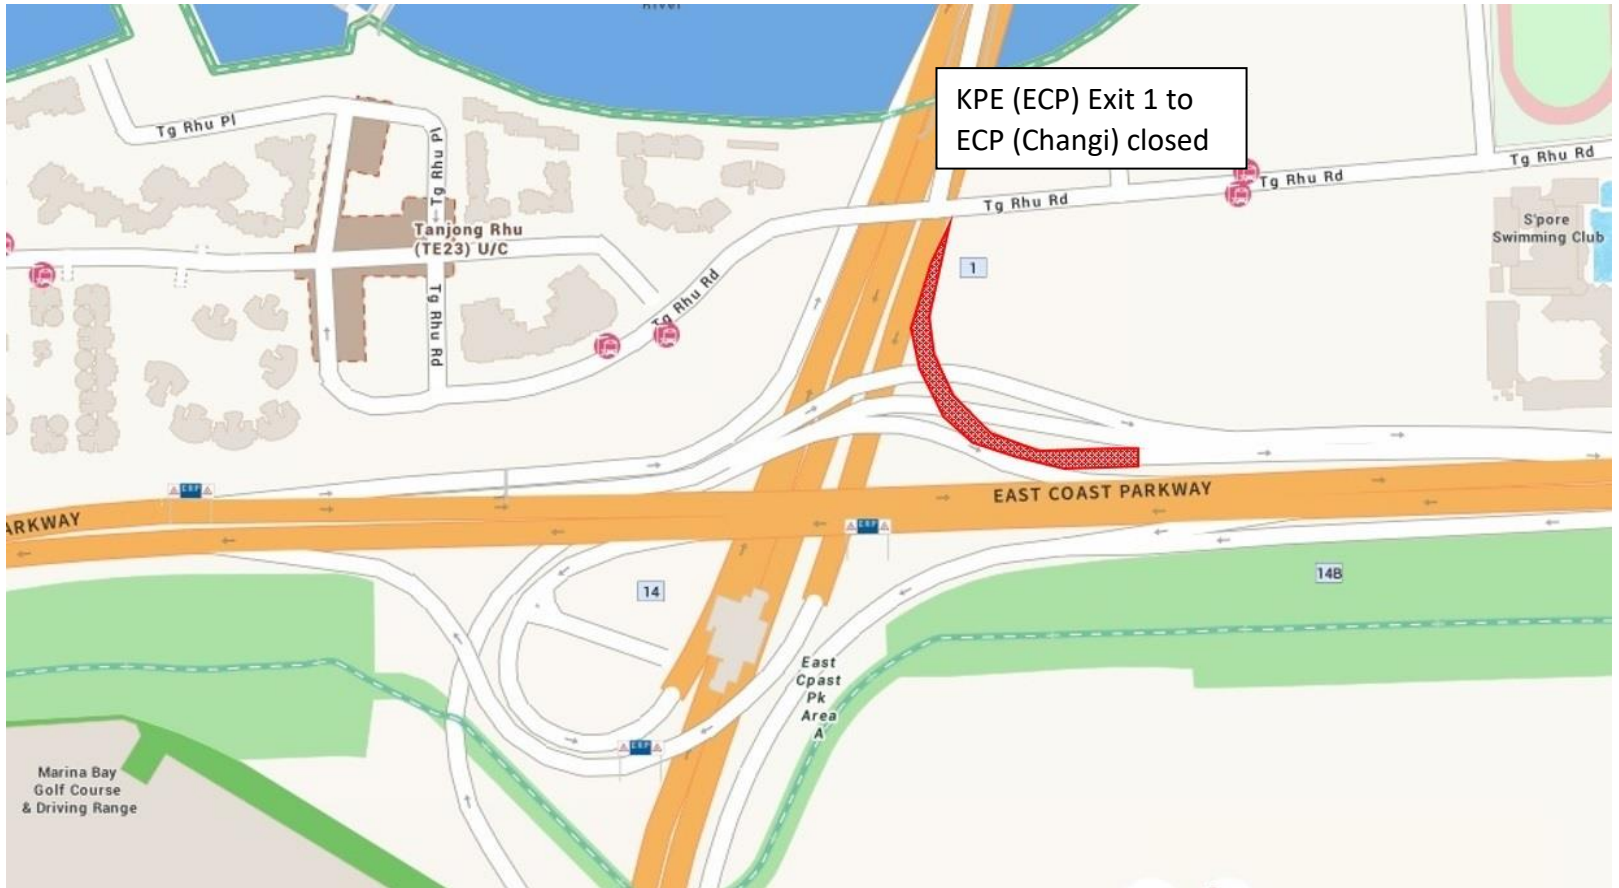

20 August 2022
12.00am to 05.00am