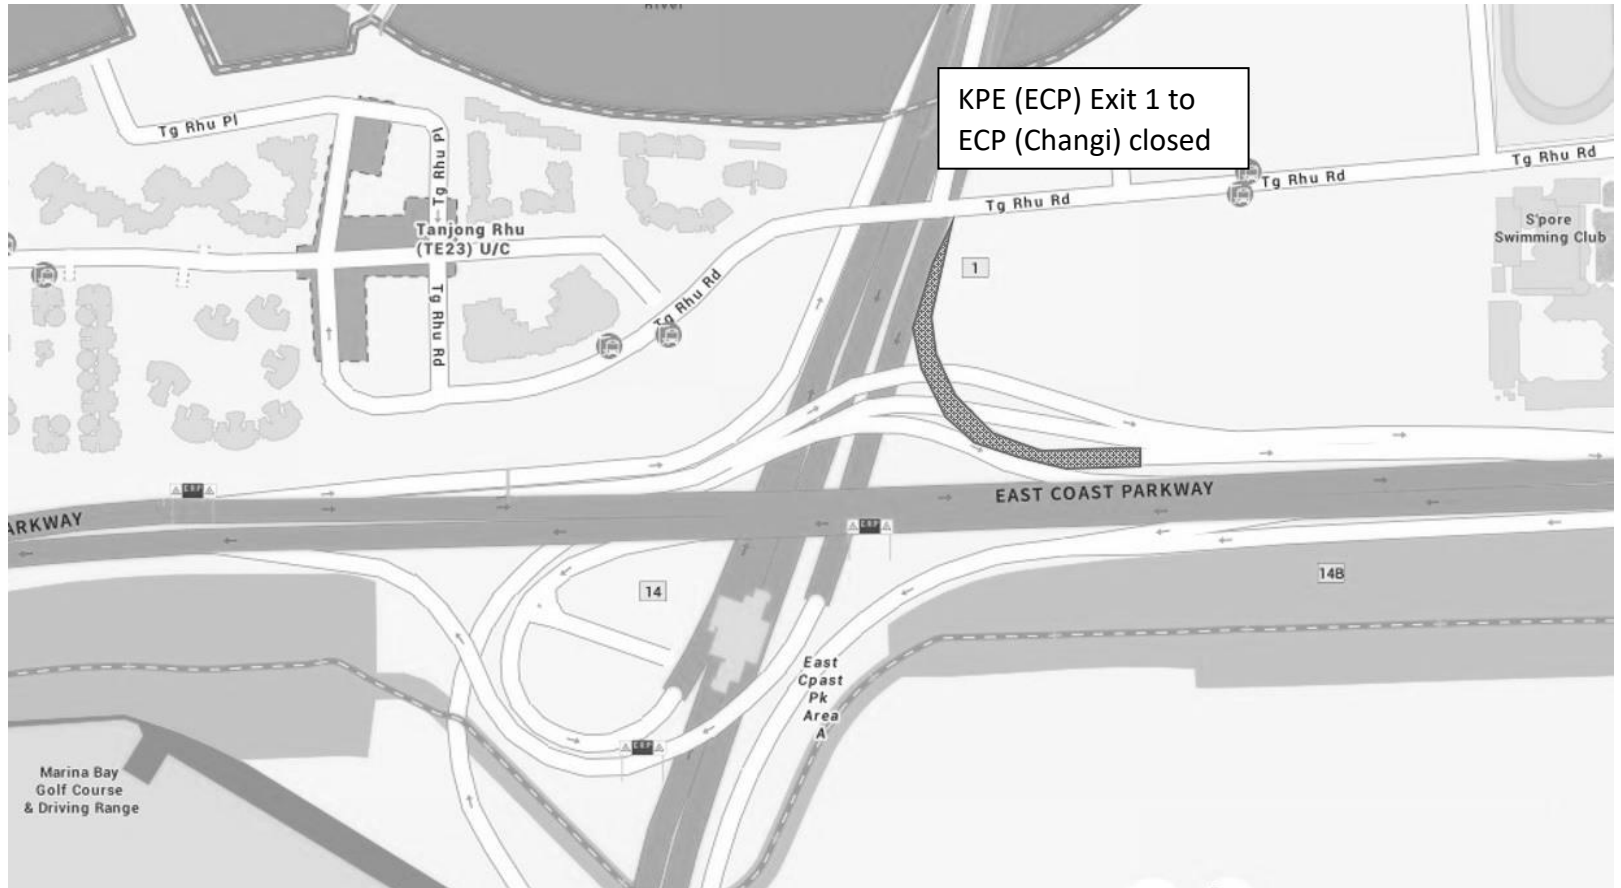

3 January 2025
12.00am to 05.00am