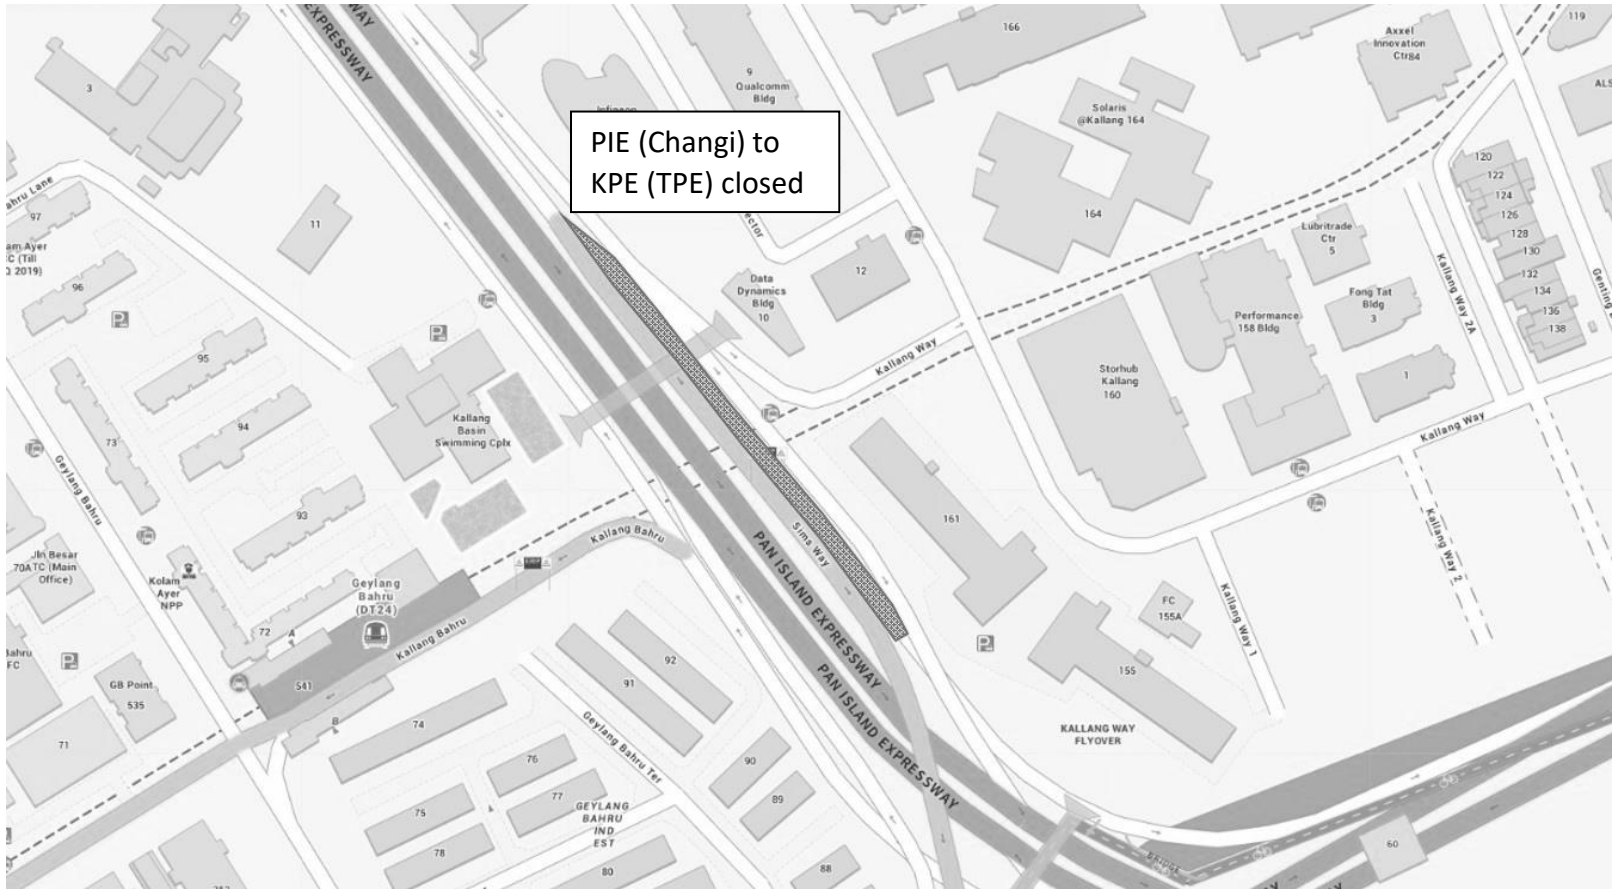

13 January 2025
12.00am to 05.00am

14 January 2025
12.00am to 05.00am

15 January 2025
12.00am to 05.00am

16 January 2025
12.00am to 05.00am

KPE (TPE) Exit 2B
to PIE closed

16 January 2025
12.00am to 05.00am