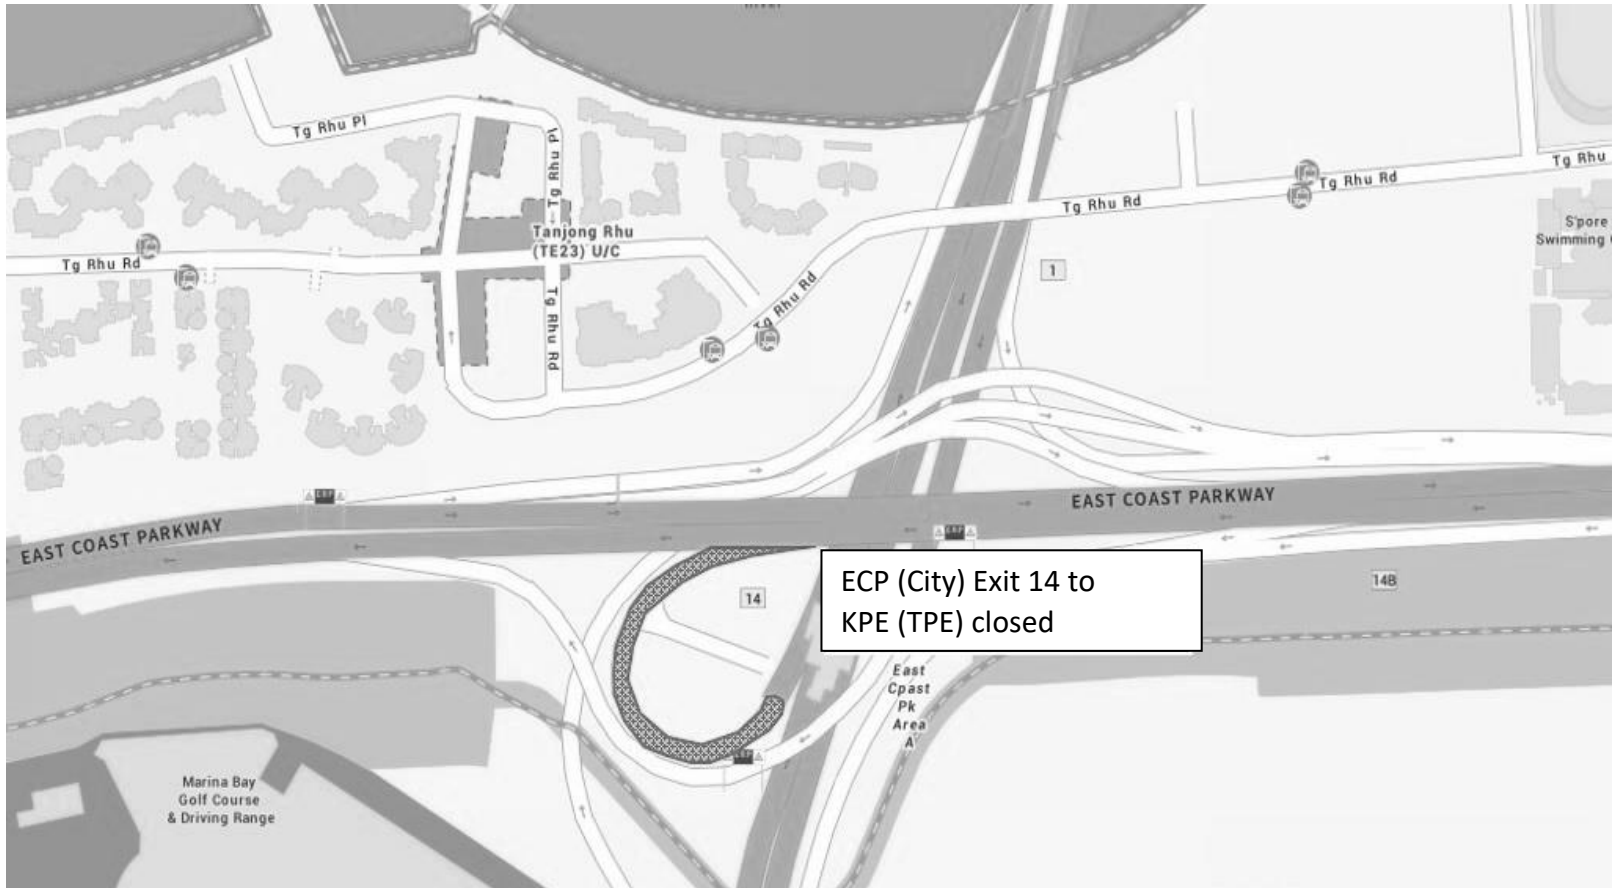

13 January 2025
12.00am to 05.00am

14 January 2025
12.00am to 05.00am

15 January 2025
12.00am to 05.00am

16 January 2025
12.00am to 05.00am

KPE (TPE) Exit 2B
to PIE closed

16 January 2025
12.00am to 05.00am

17 January 2025
12.00am to 05.00am

21 January 2025
12.00am to 05.00am

22 January 2025
12.00am to 05.00am

23 January 2025
12.00am to 05.00am

24 January 2025
12.00am to 05.00am

25 January 2025
12.00am to 05.00am