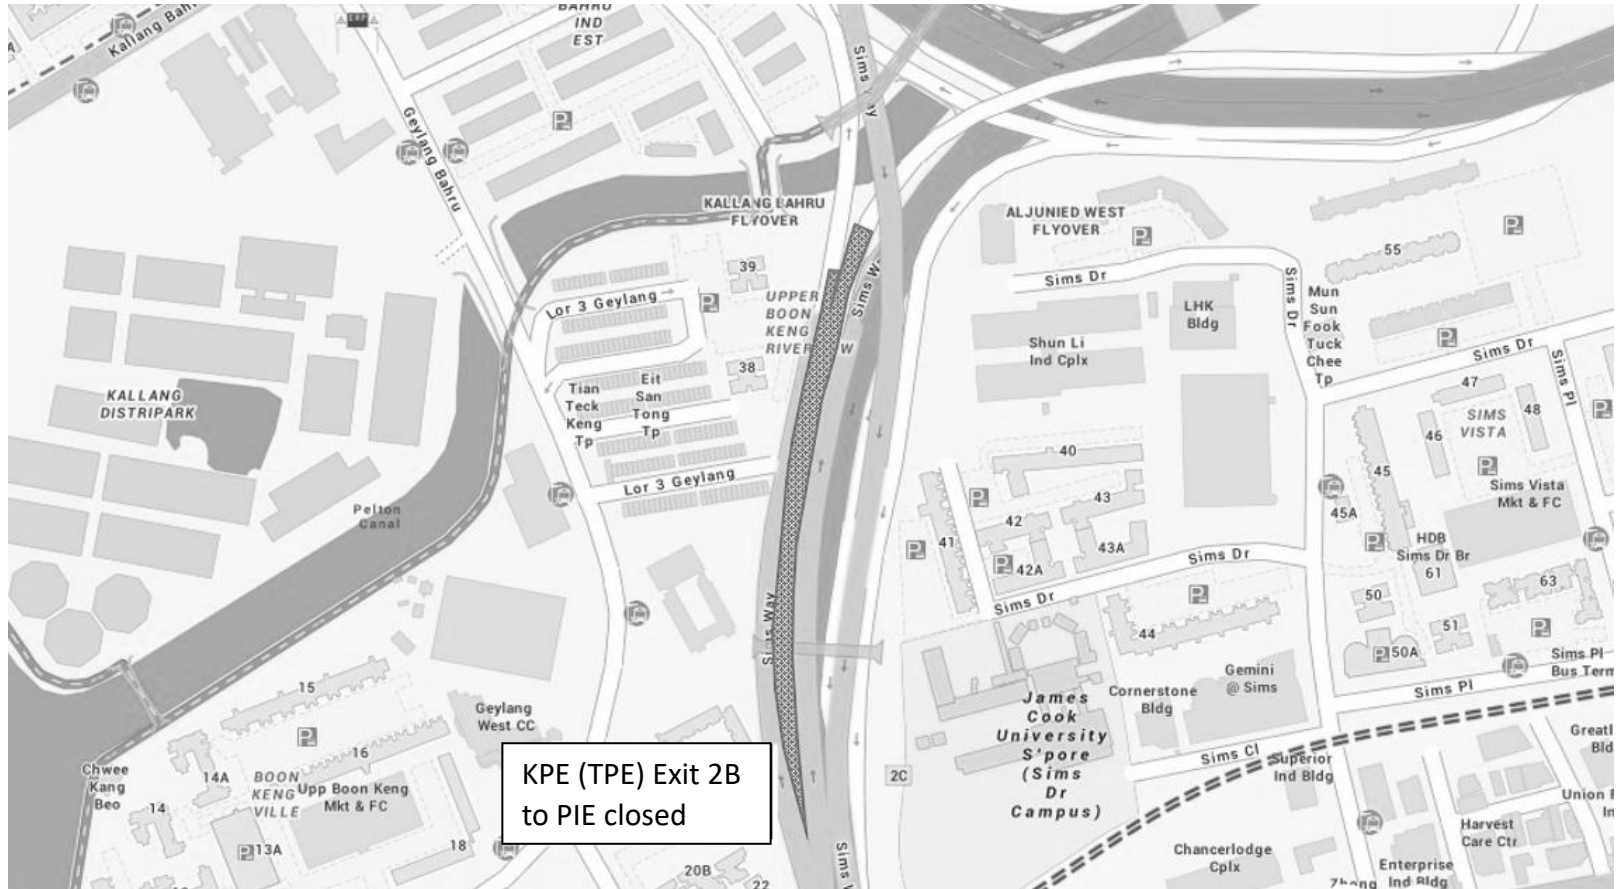

13 January 2025
12.00am to 05.00am

14 January 2025
12.00am to 05.00am

15 January 2025
12.00am to 05.00am

16 January 2025
12.00am to 05.00am

KPE (TPE) Exit 2B
to PIE closed

16 January 2025
12.00am to 05.00am