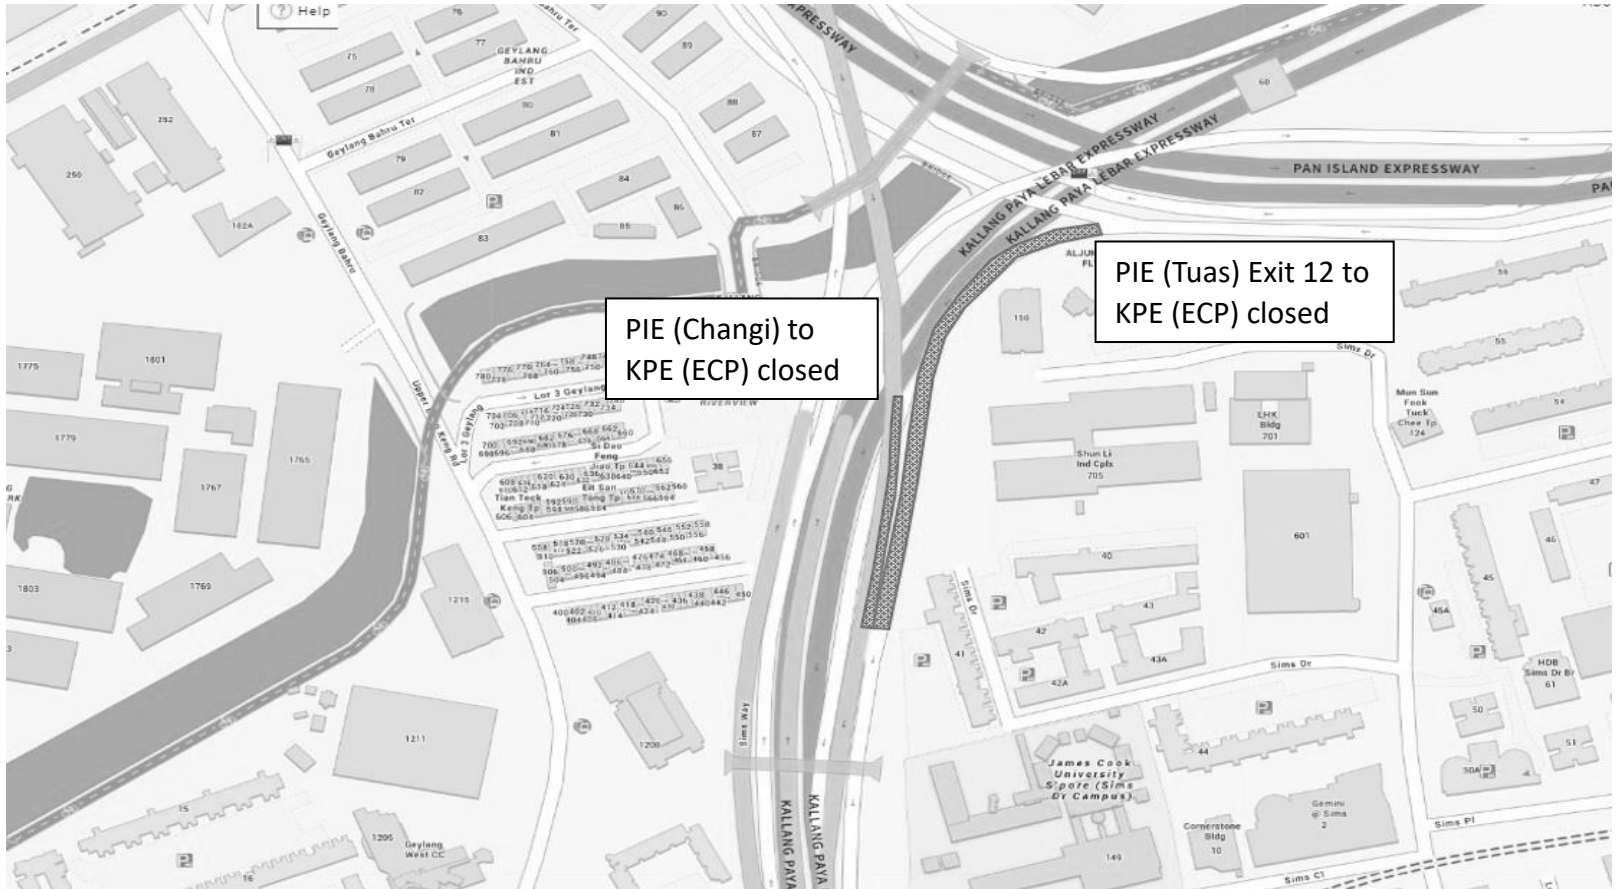

6 January 2025
12.00am to 05.00am