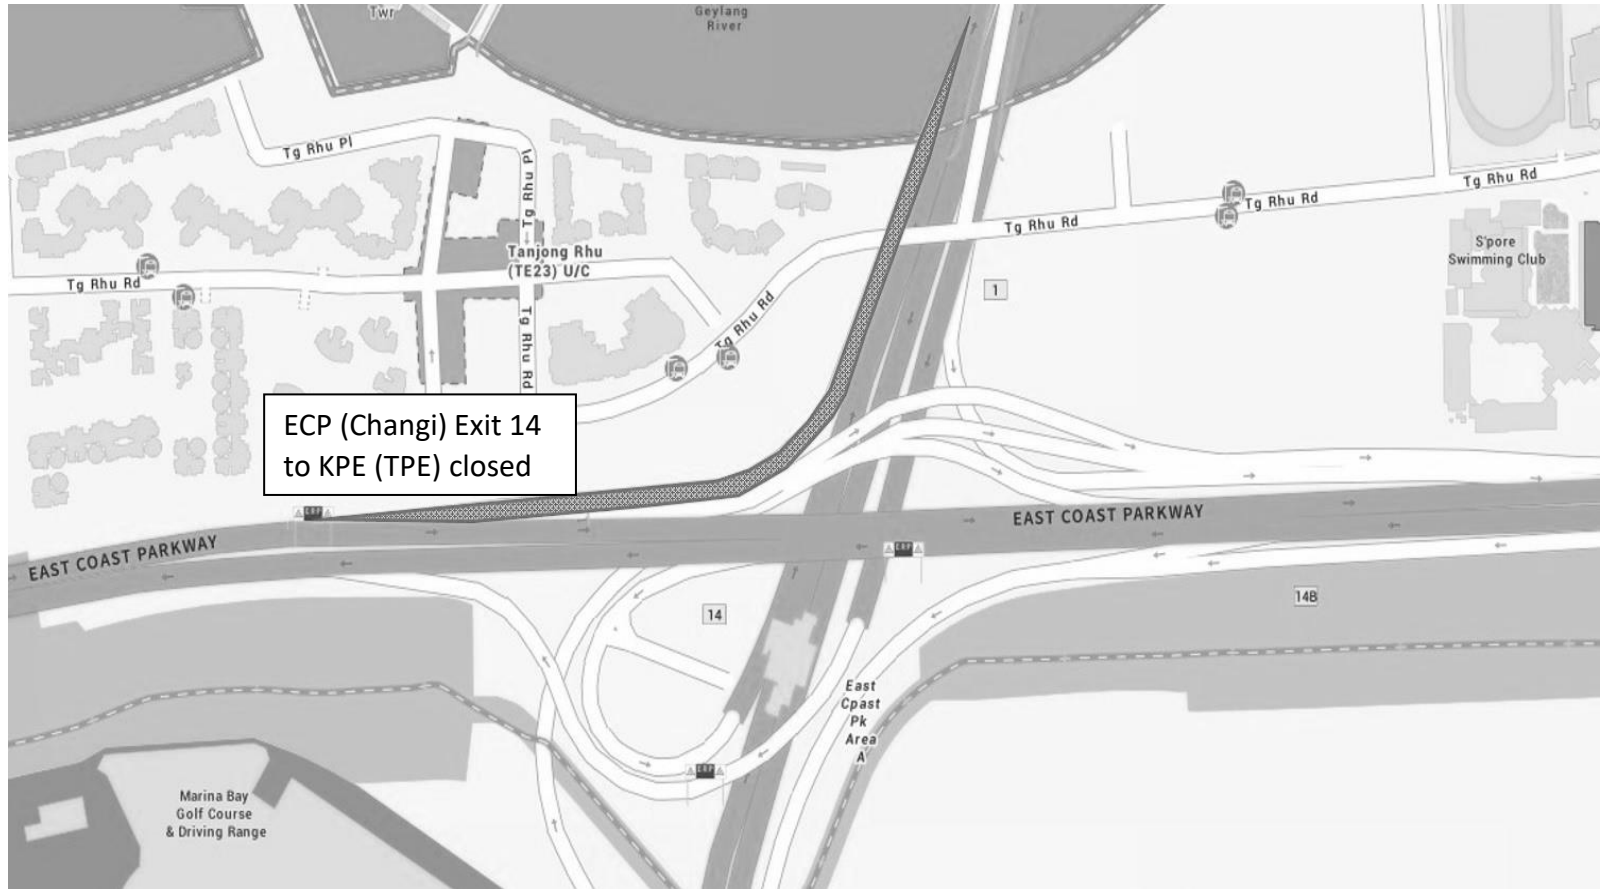

6 January 2025
12.00am to 05.00am