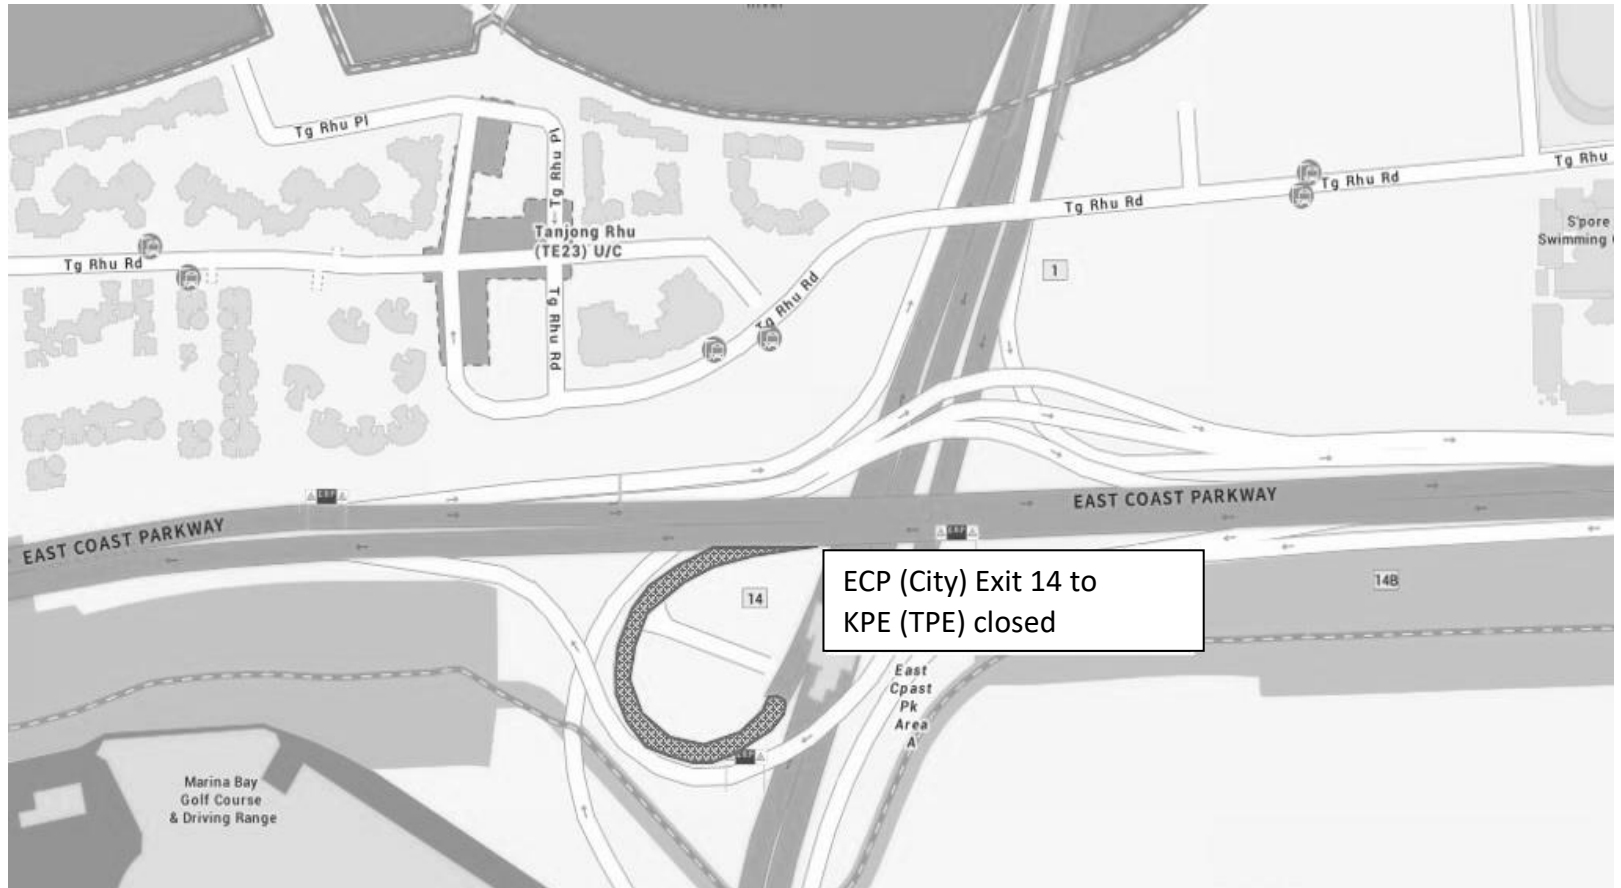

3 January 2025
12.00am to 05.00am