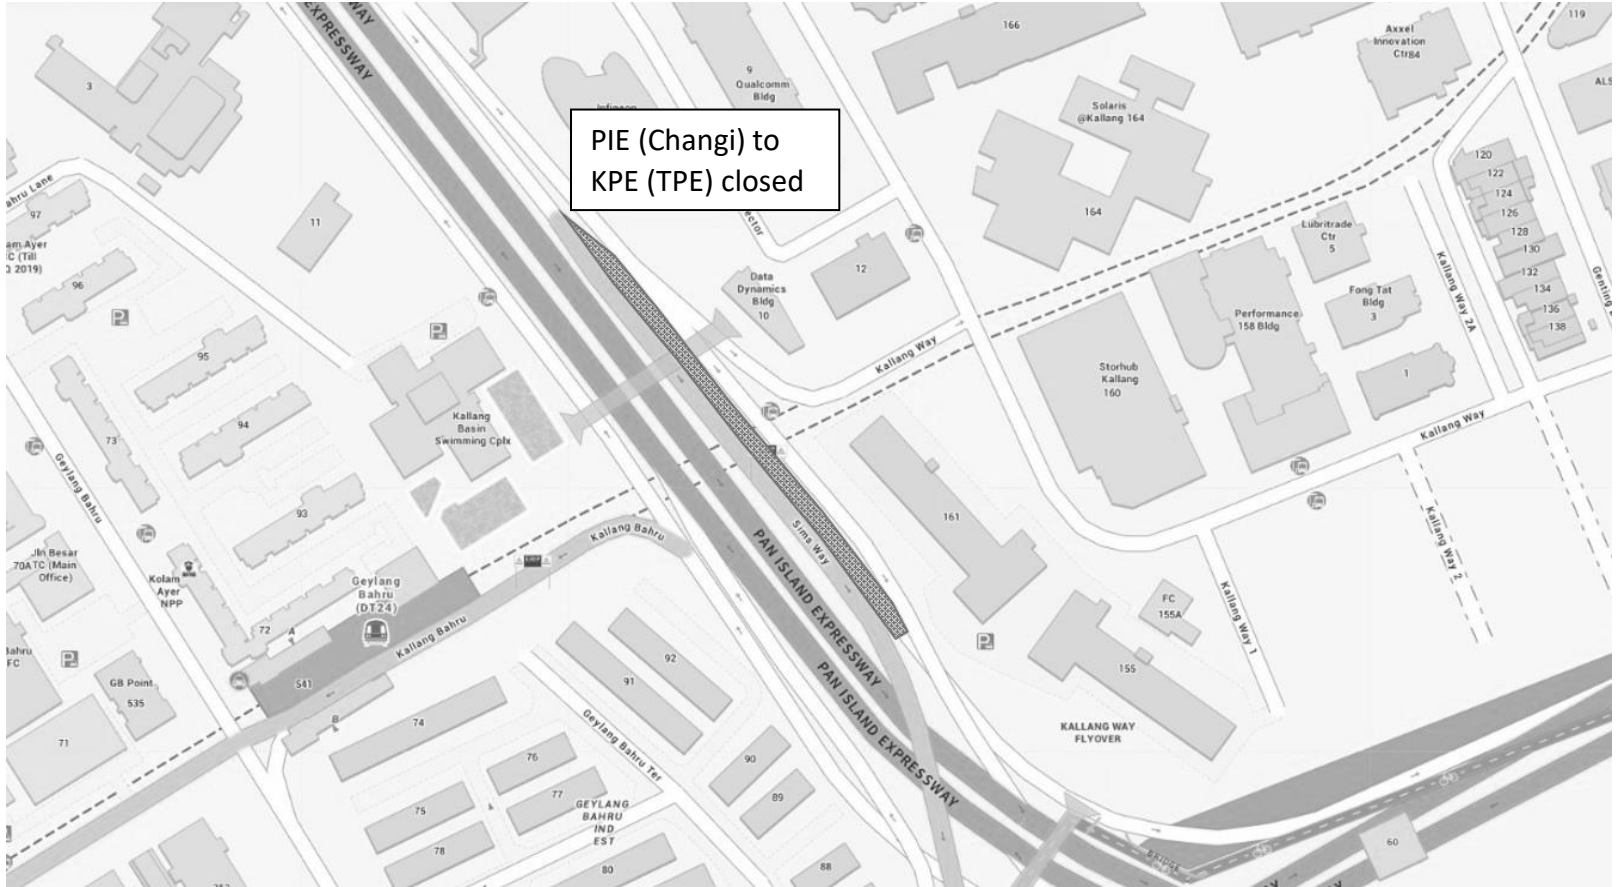

2 January 2025
12.00am to 05.00am