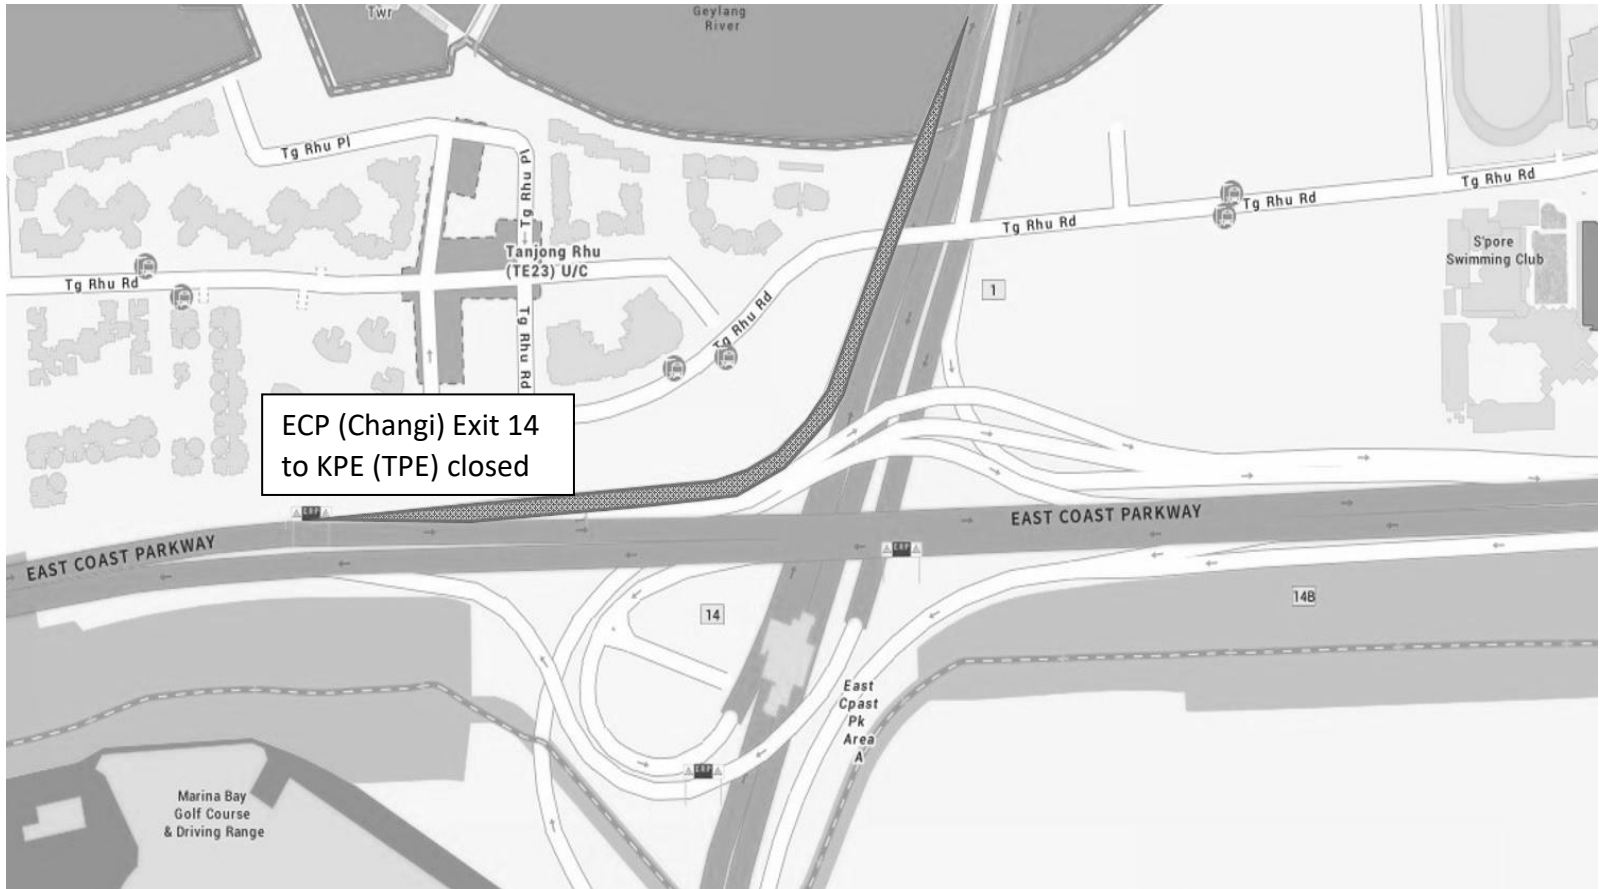

13 January 2025
12.00am to 05.00am

14 January 2025
12.00am to 05.00am

15 January 2025
12.00am to 05.00am

16 January 2025
12.00am to 05.00am

KPE (TPE) Exit 2B
to PIE closed

16 January 2025
12.00am to 05.00am