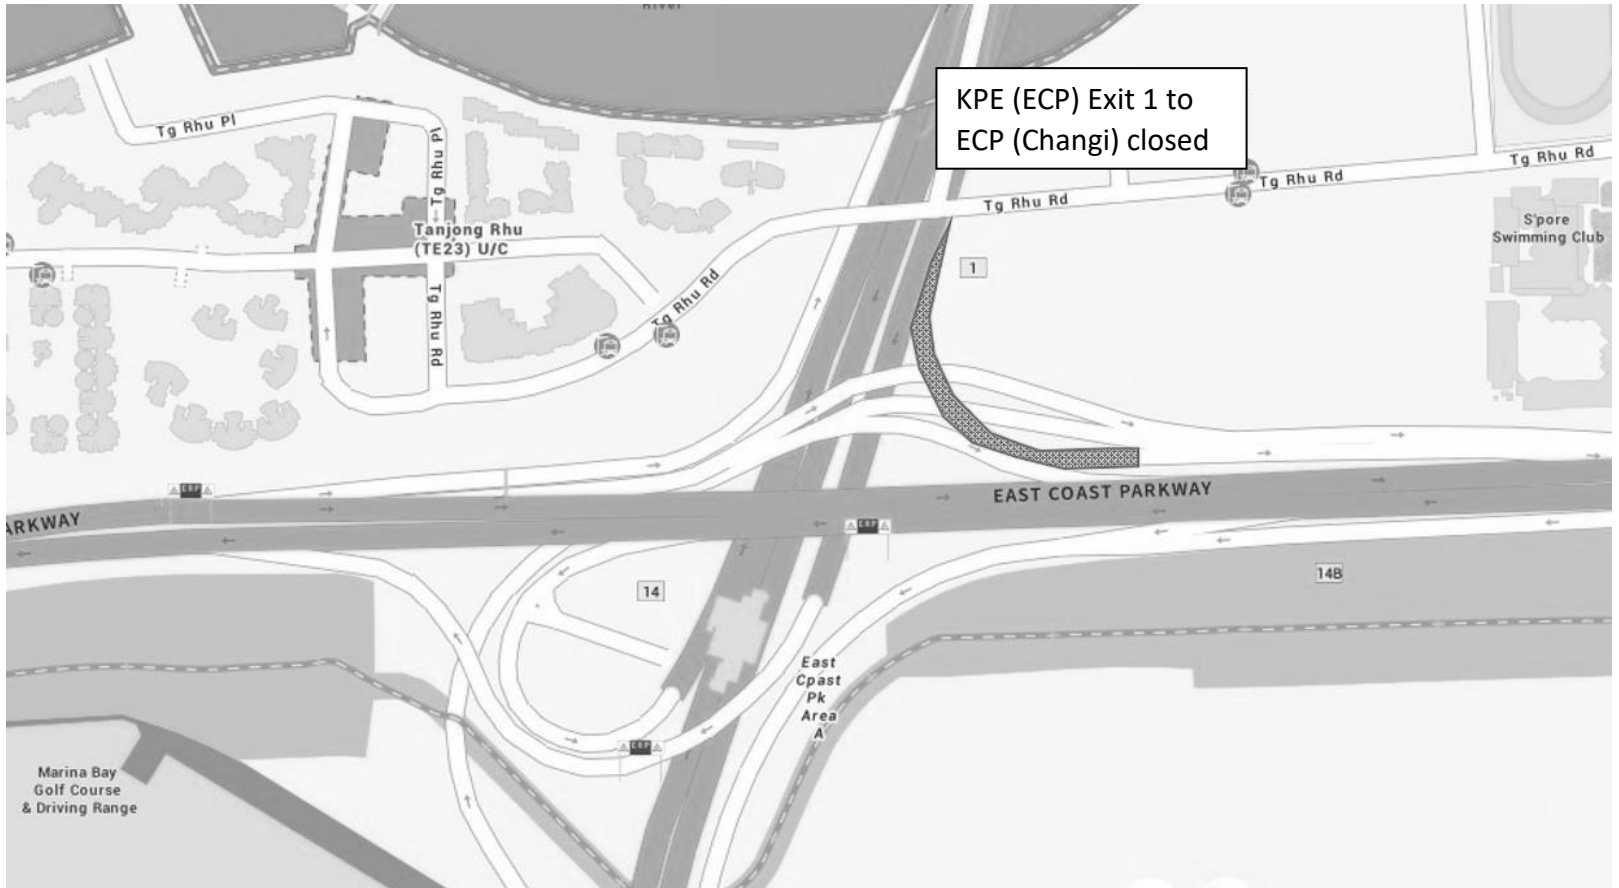

10 January 2025
12.00am to 05.00am