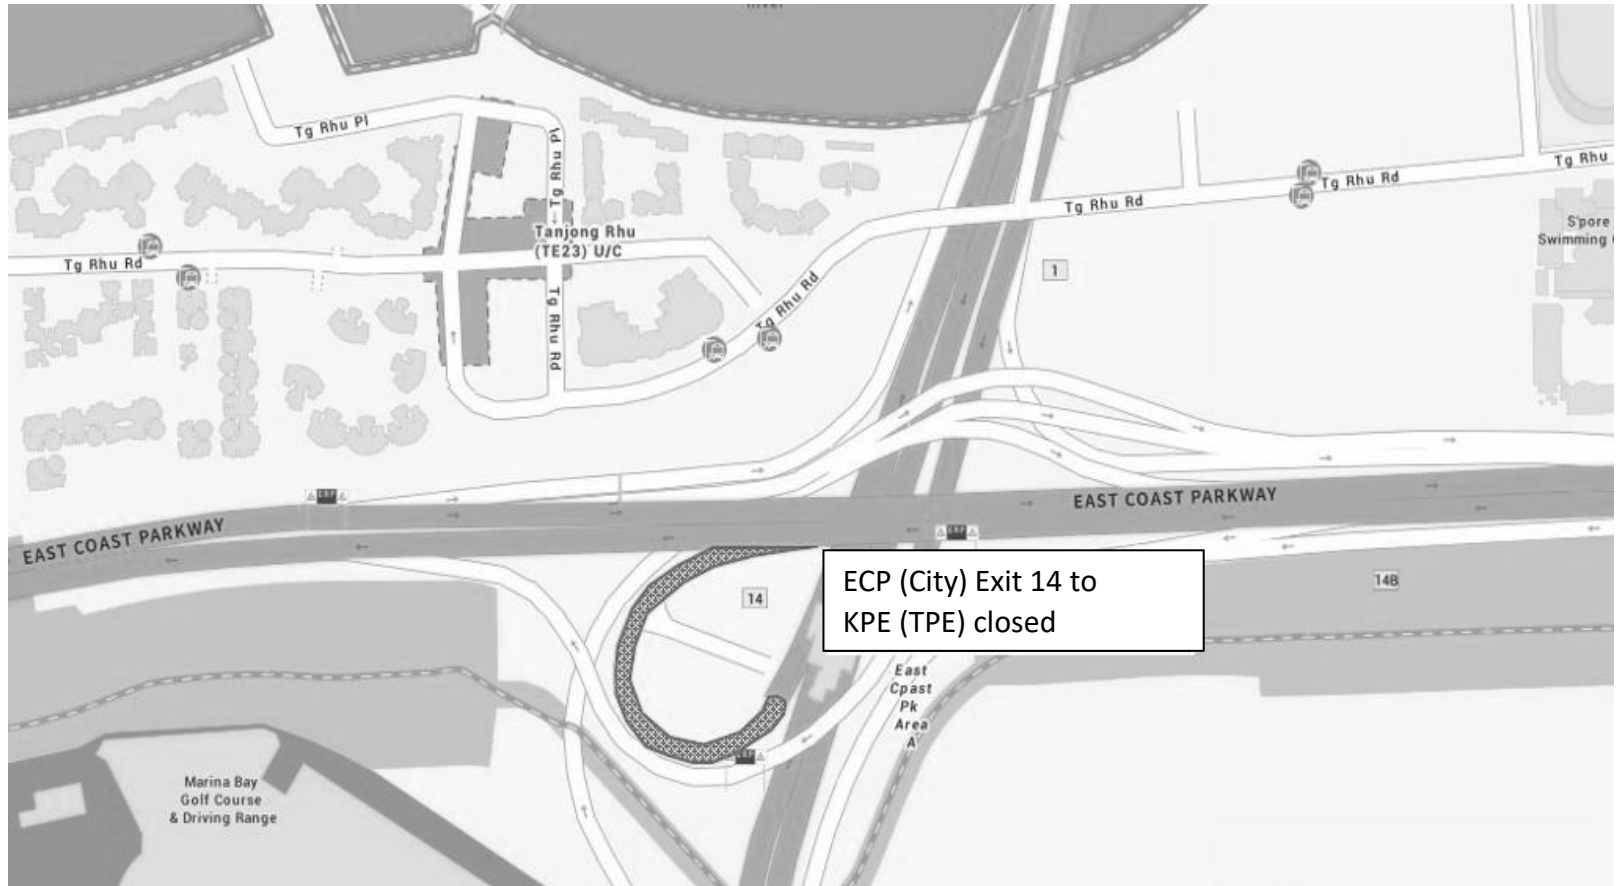

24 January 2025
12.00am to 05.00am