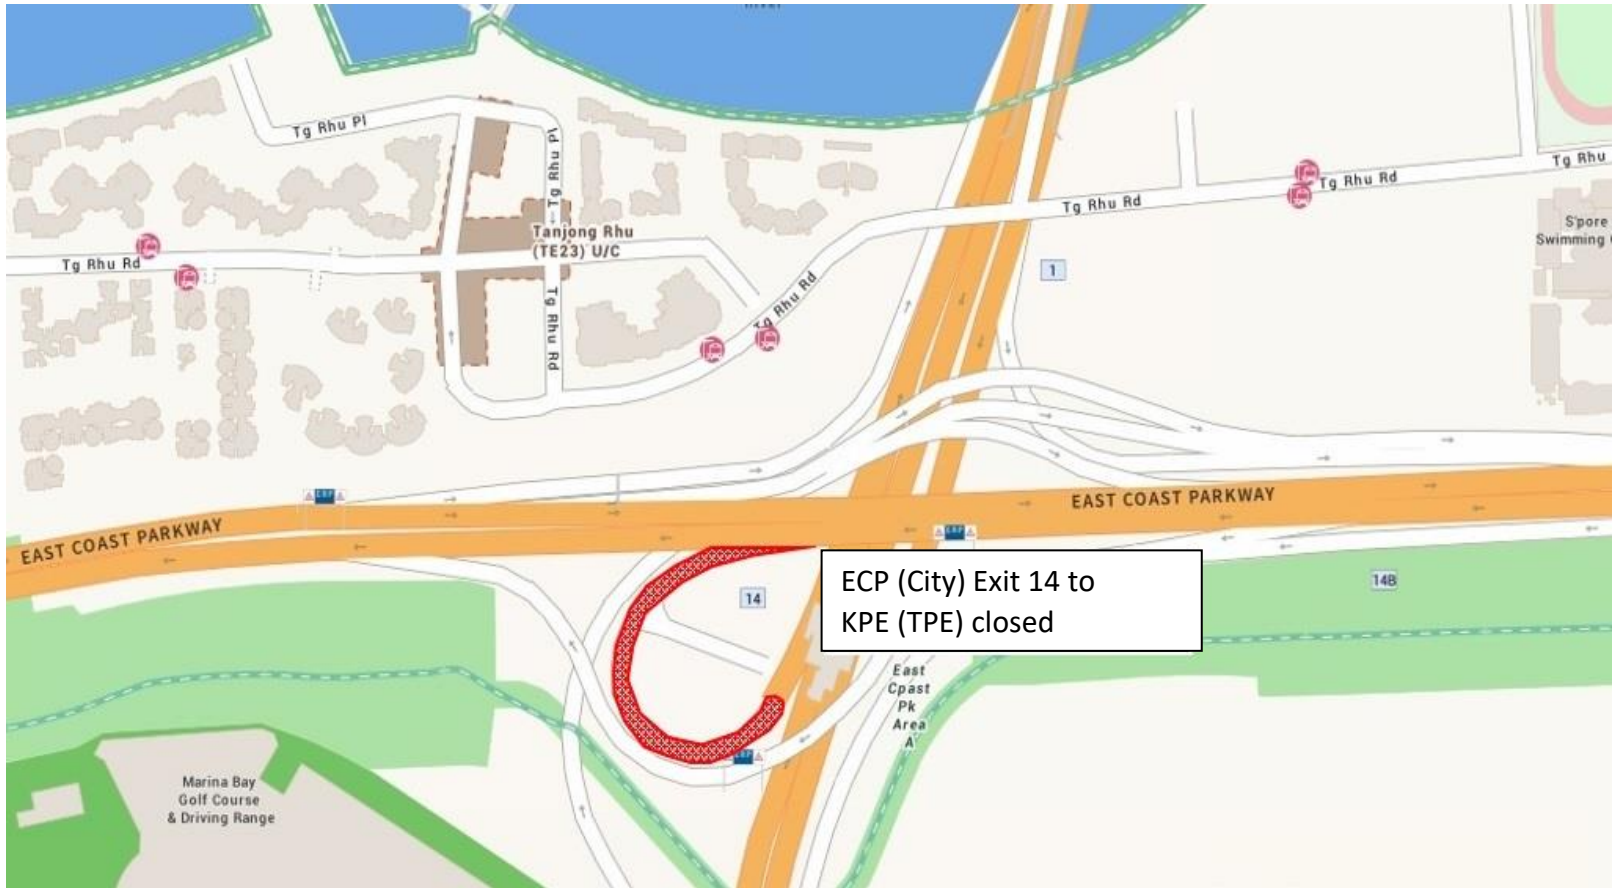

11 April 2023
12.00am to 05.00am