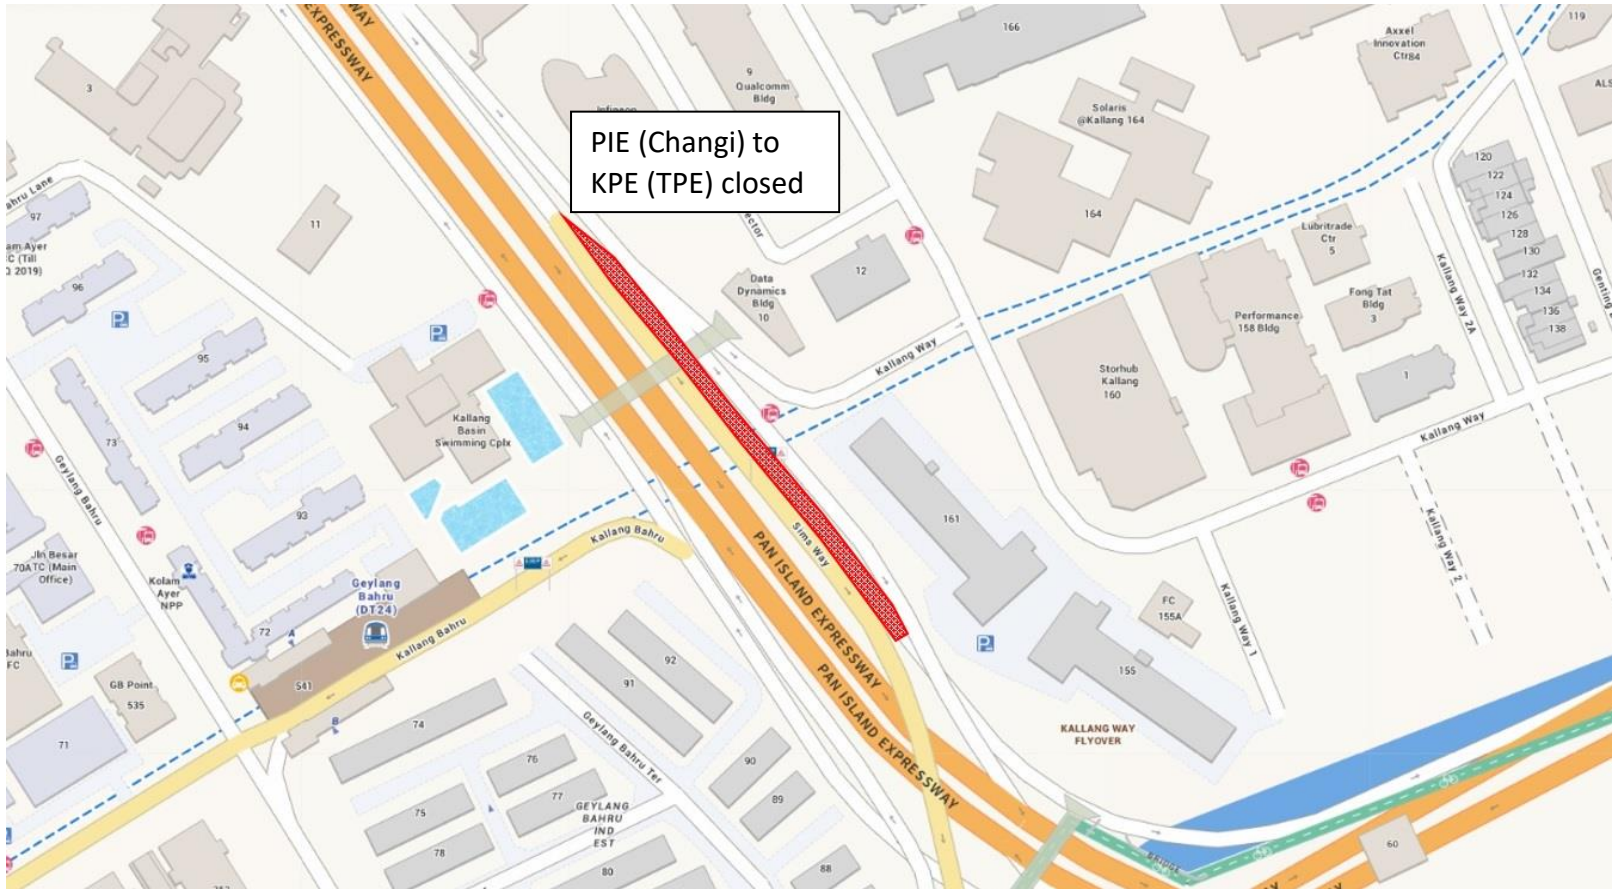

1 April 2023
12.00am to 05.00am

3 April 2023
12.00am to 05.00am

PIE (Changi) to
KPE (ECP) closed

PIE (Tuas) Exit 12 to
KPE (ECP) closed

5 April 2023
12.00am to 05.00am

6 April 2023
12.00am to 05.00am

10 April 2023
12.00am to 05.00am