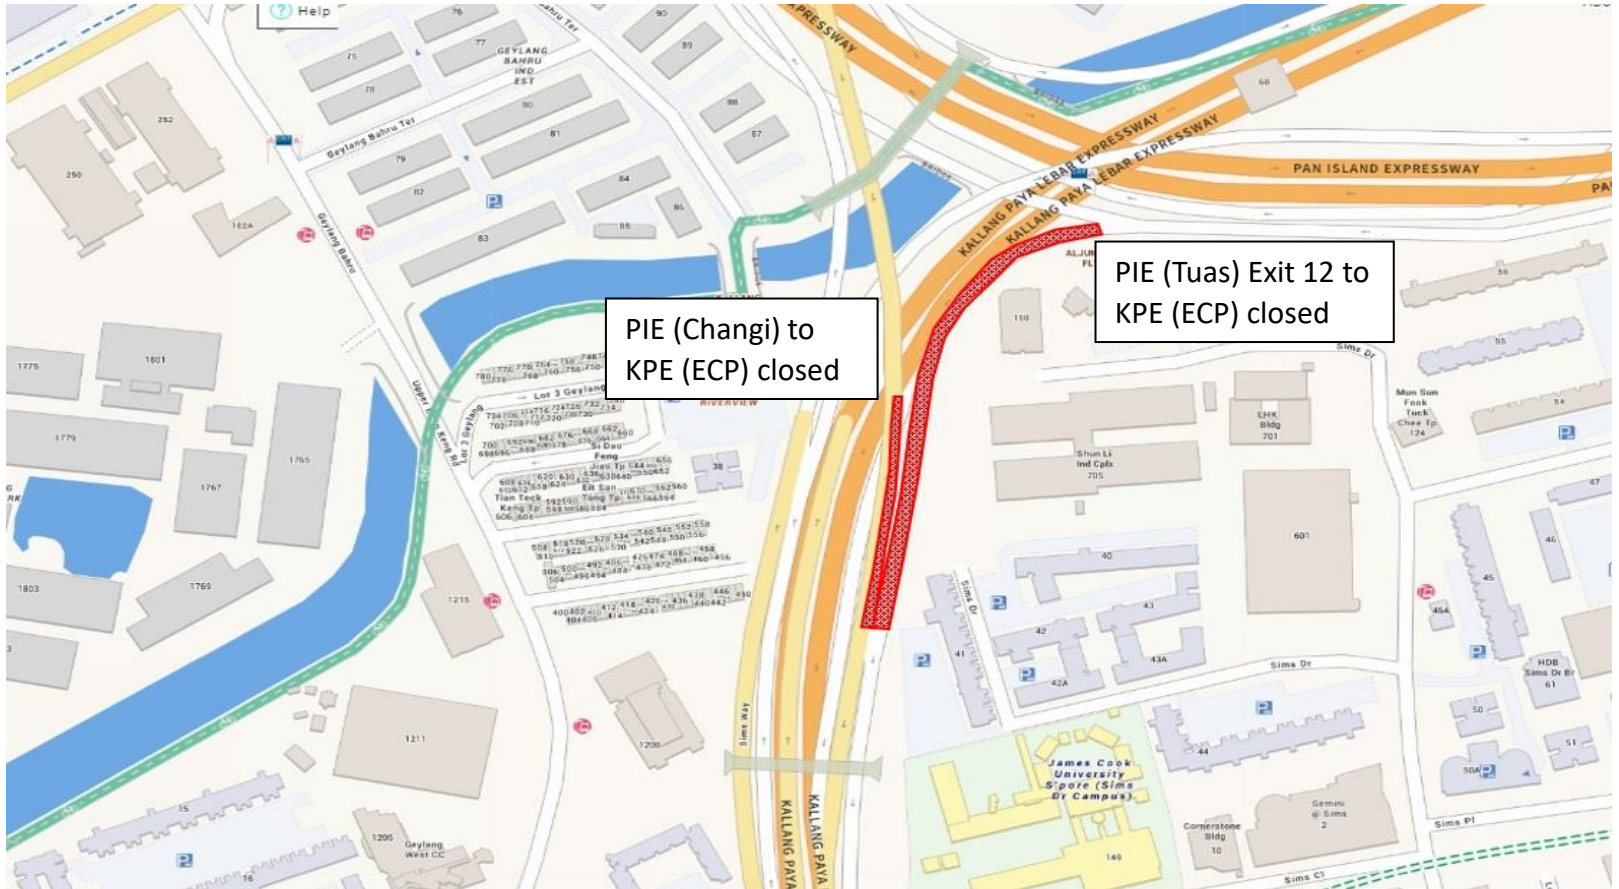

1 April 2023
12.00am to 05.00am

3 April 2023
12.00am to 05.00am

PIE (Changi) to
KPE (ECP) closed

PIE (Tuas) Exit 12 to
KPE (ECP) closed

5 April 2023
12.00am to 05.00am

6 April 2023
12.00am to 05.00am

10 April 2023
12.00am to 05.00am