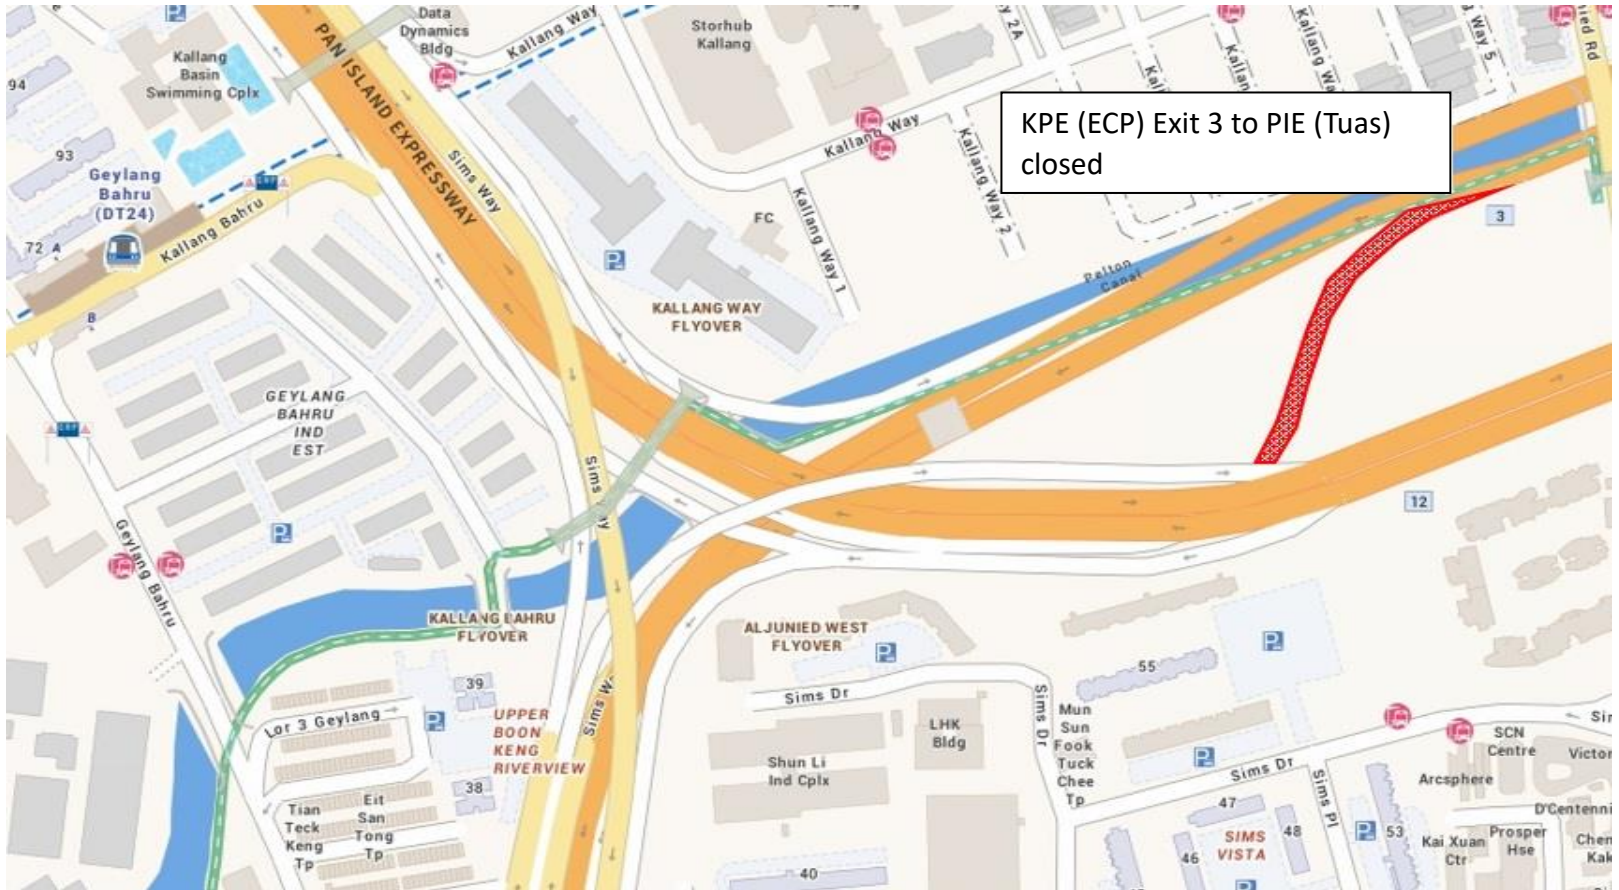

15 April 2023
12.00am to 05.00am