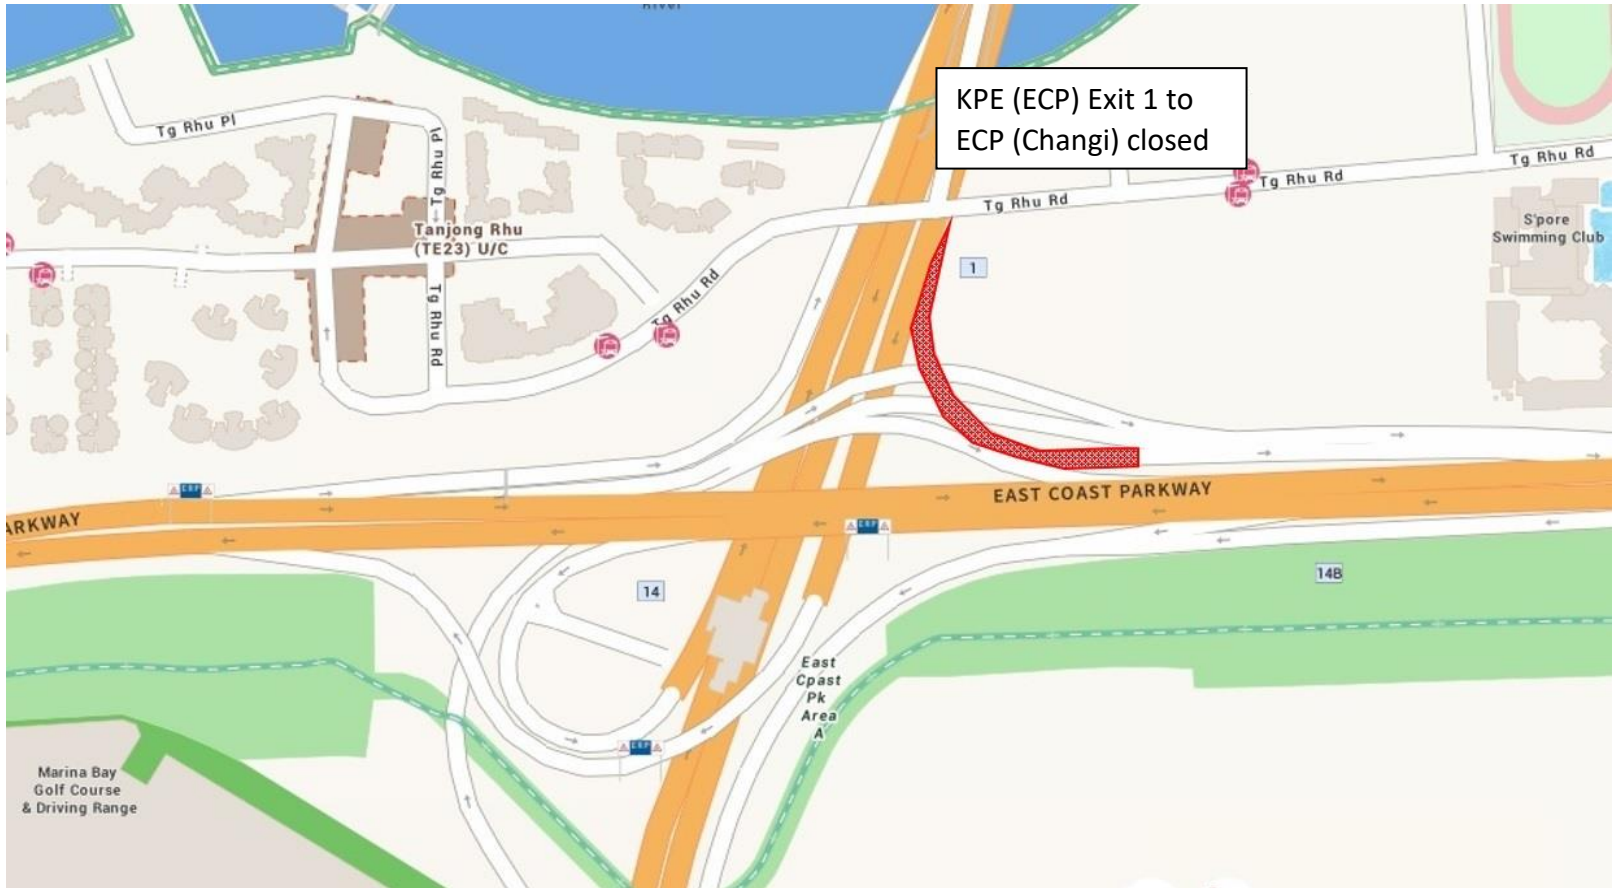

24 April 2023
12.00am to 05.00am