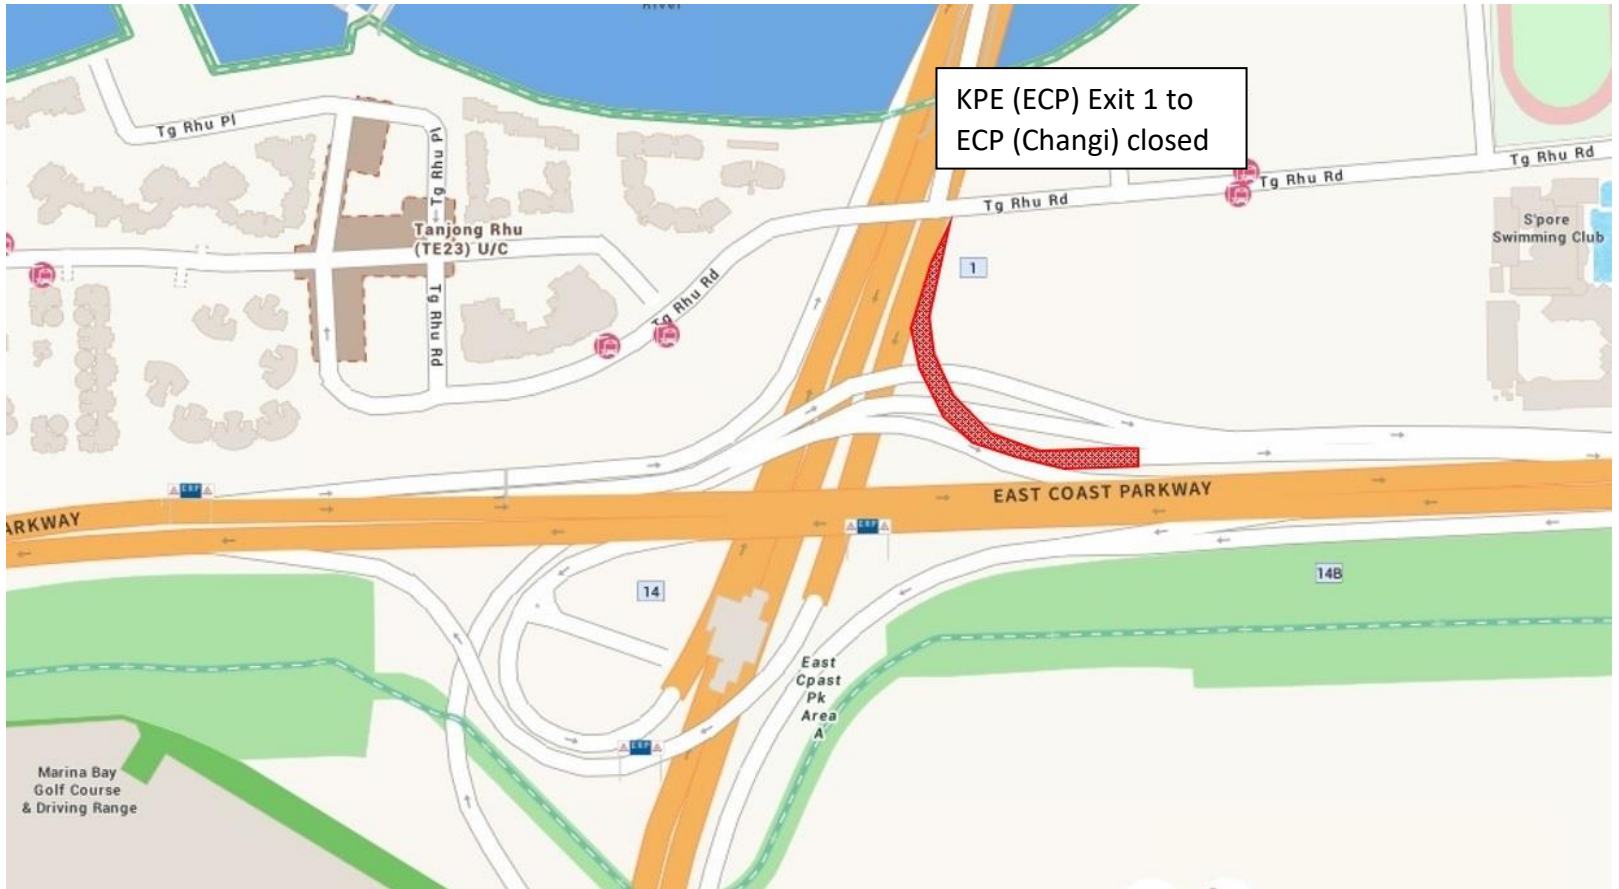

11 April 2023
12.00am to 05.00am