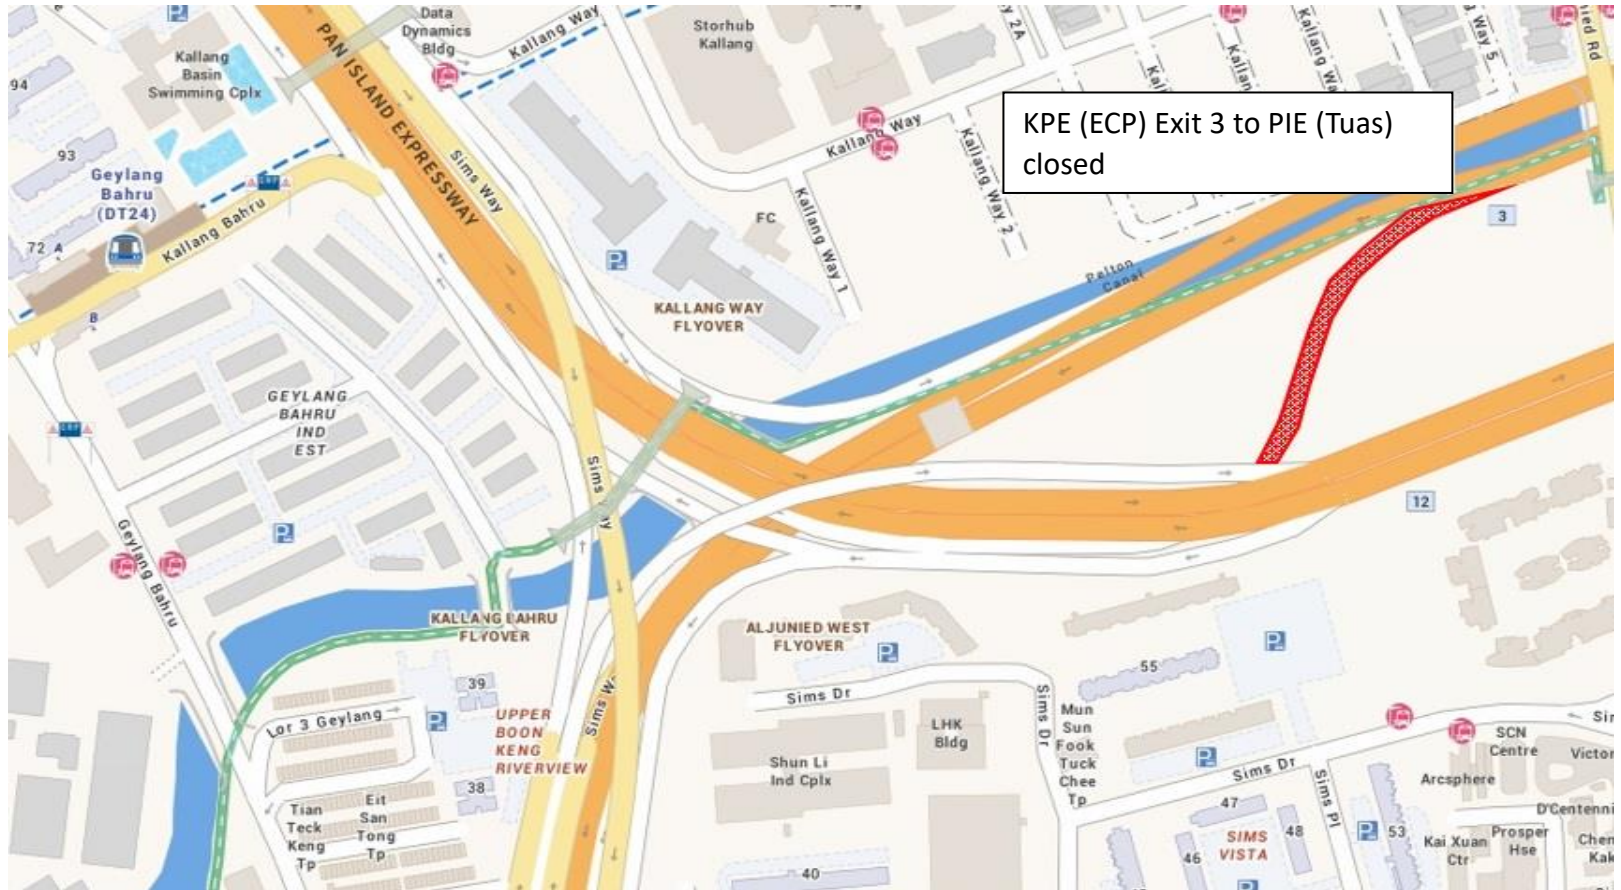

1 April 2023
12.00am to 05.00am

3 April 2023
12.00am to 05.00am

PIE (Changi) to
KPE (ECP) closed

PIE (Tuas) Exit 12 to
KPE (ECP) closed

5 April 2023
12.00am to 05.00am

6 April 2023
12.00am to 05.00am

10 April 2023
12.00am to 05.00am