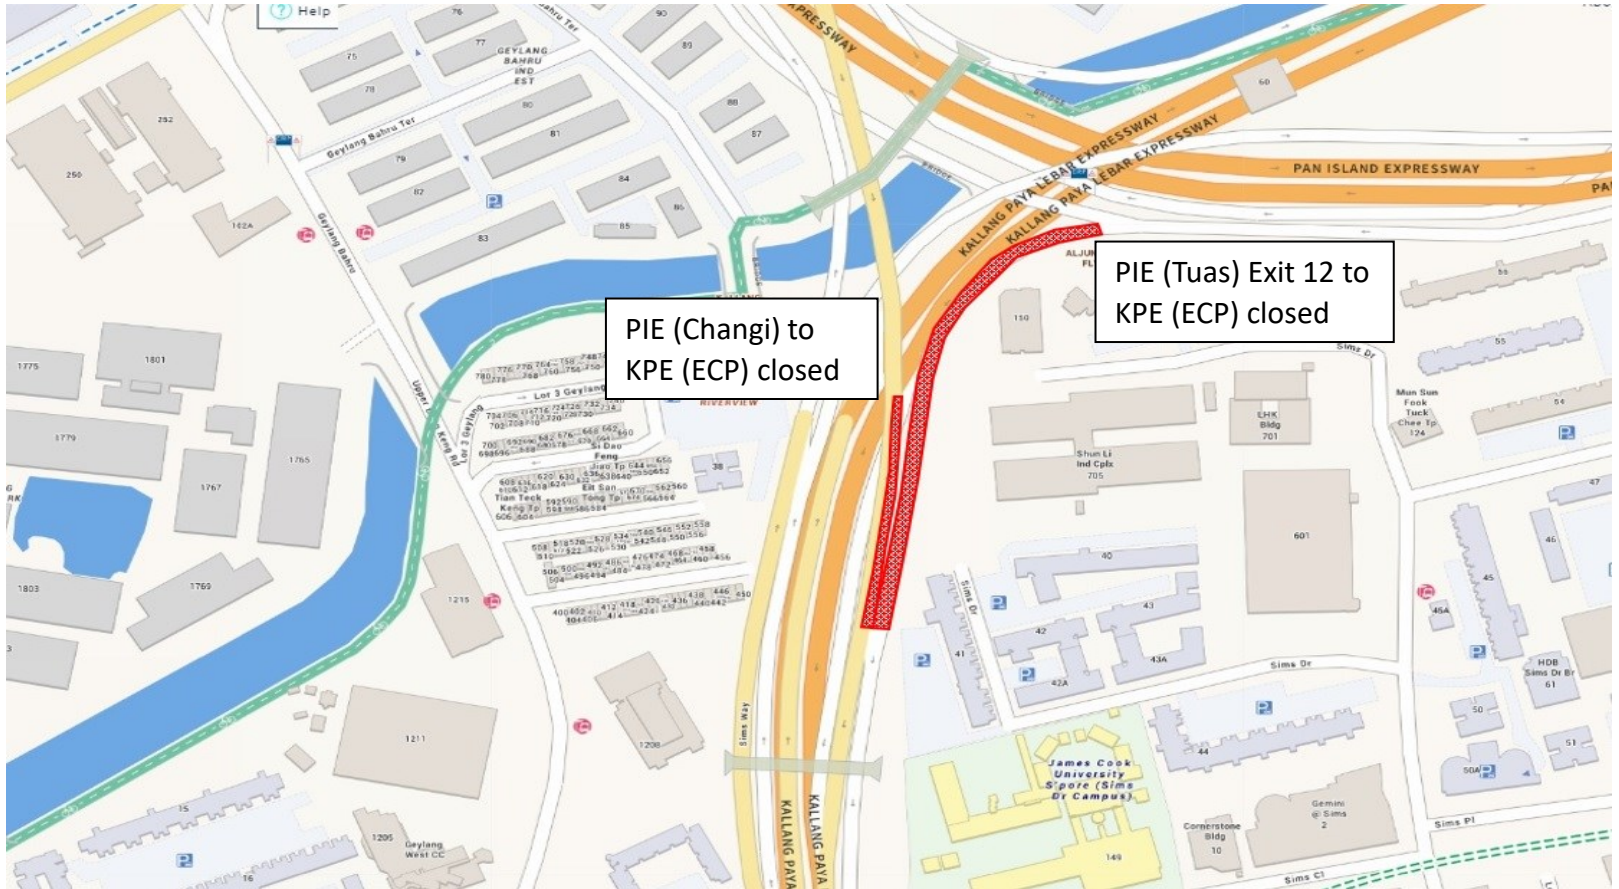

PIE (Changi) to  
KPE (ECP) closed

PIE (Tuas) Exit 12 to  
KPE (ECP) closed

**21 December 2024**  
**12.00am to 05.00am**

**22 December 2024**  
**12.00am to 08.00am**

**26 December 2024**  
**12.00am to 05.00am**