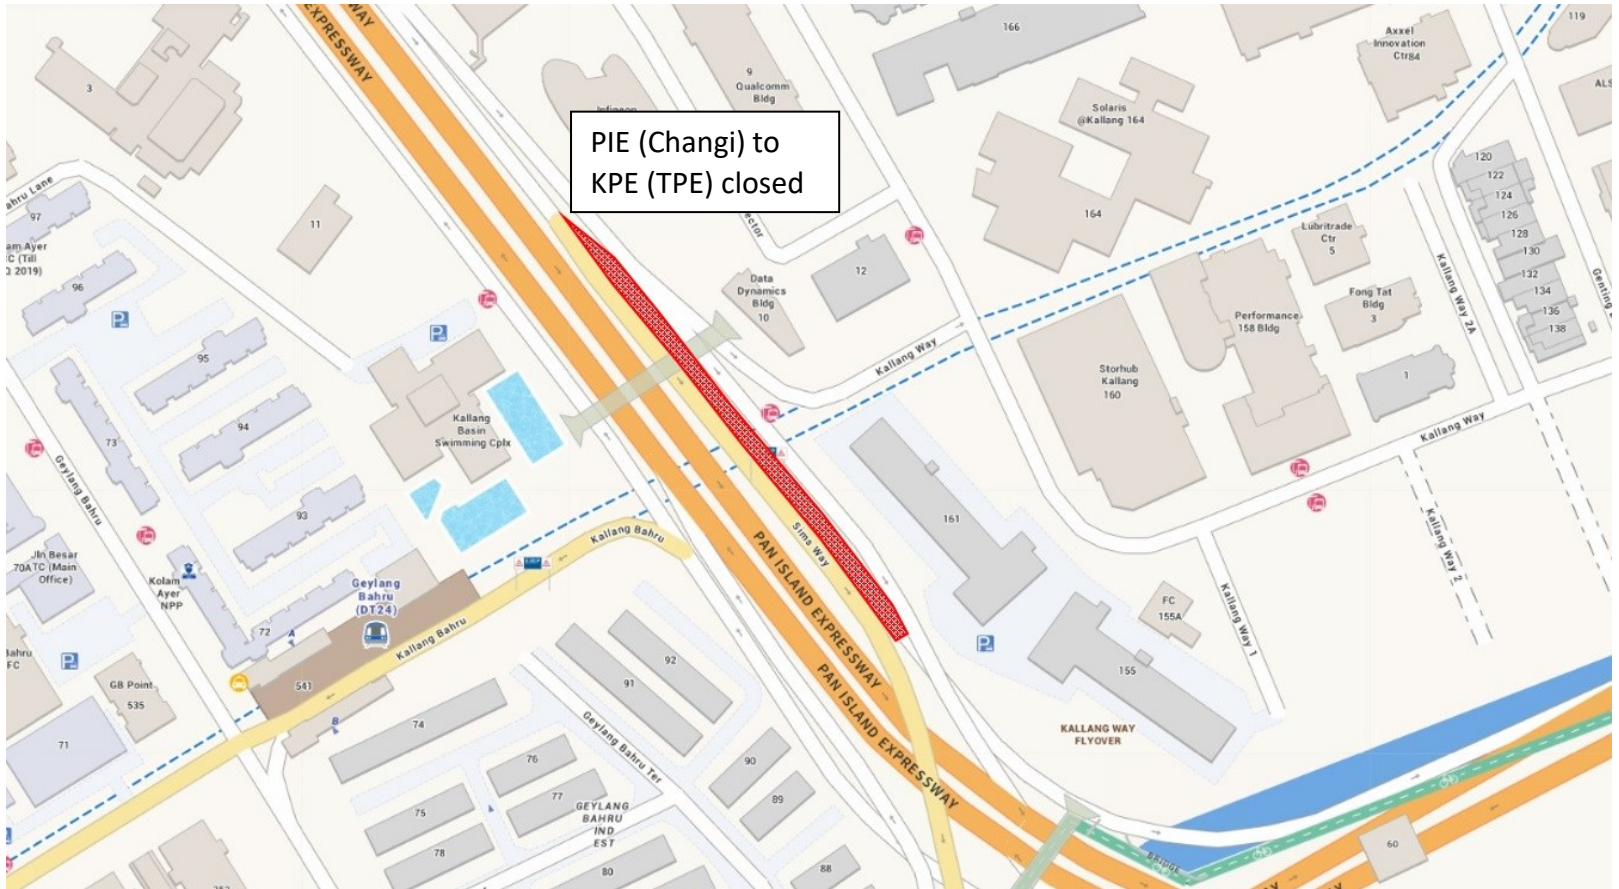

3 December 2024
12.00am to 05.00am