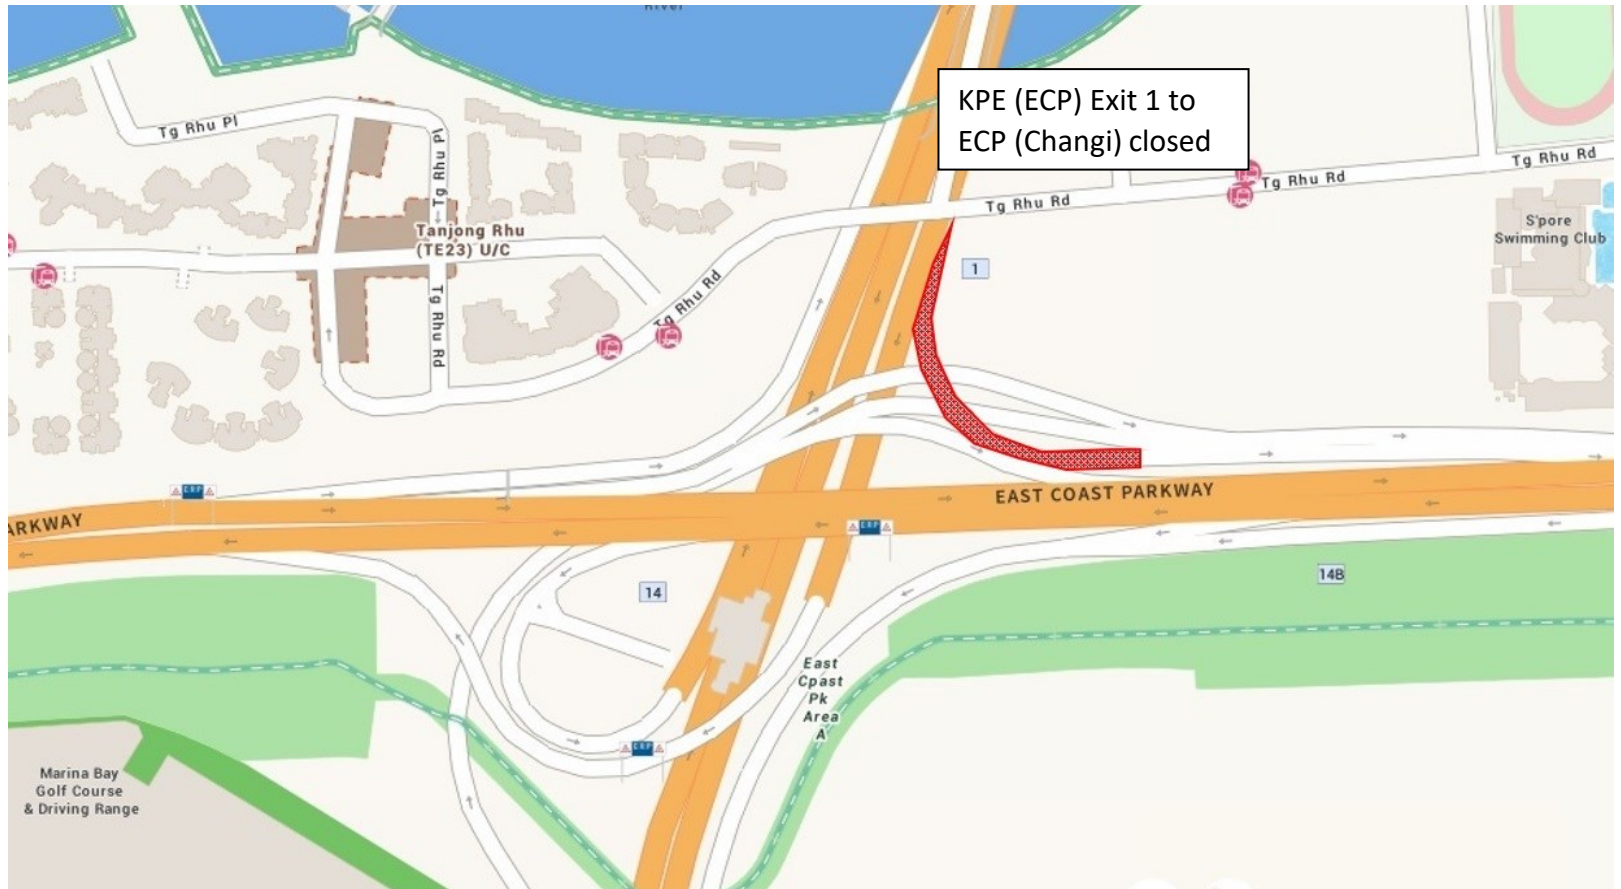

4 December 2024
12.00am to 05.00am