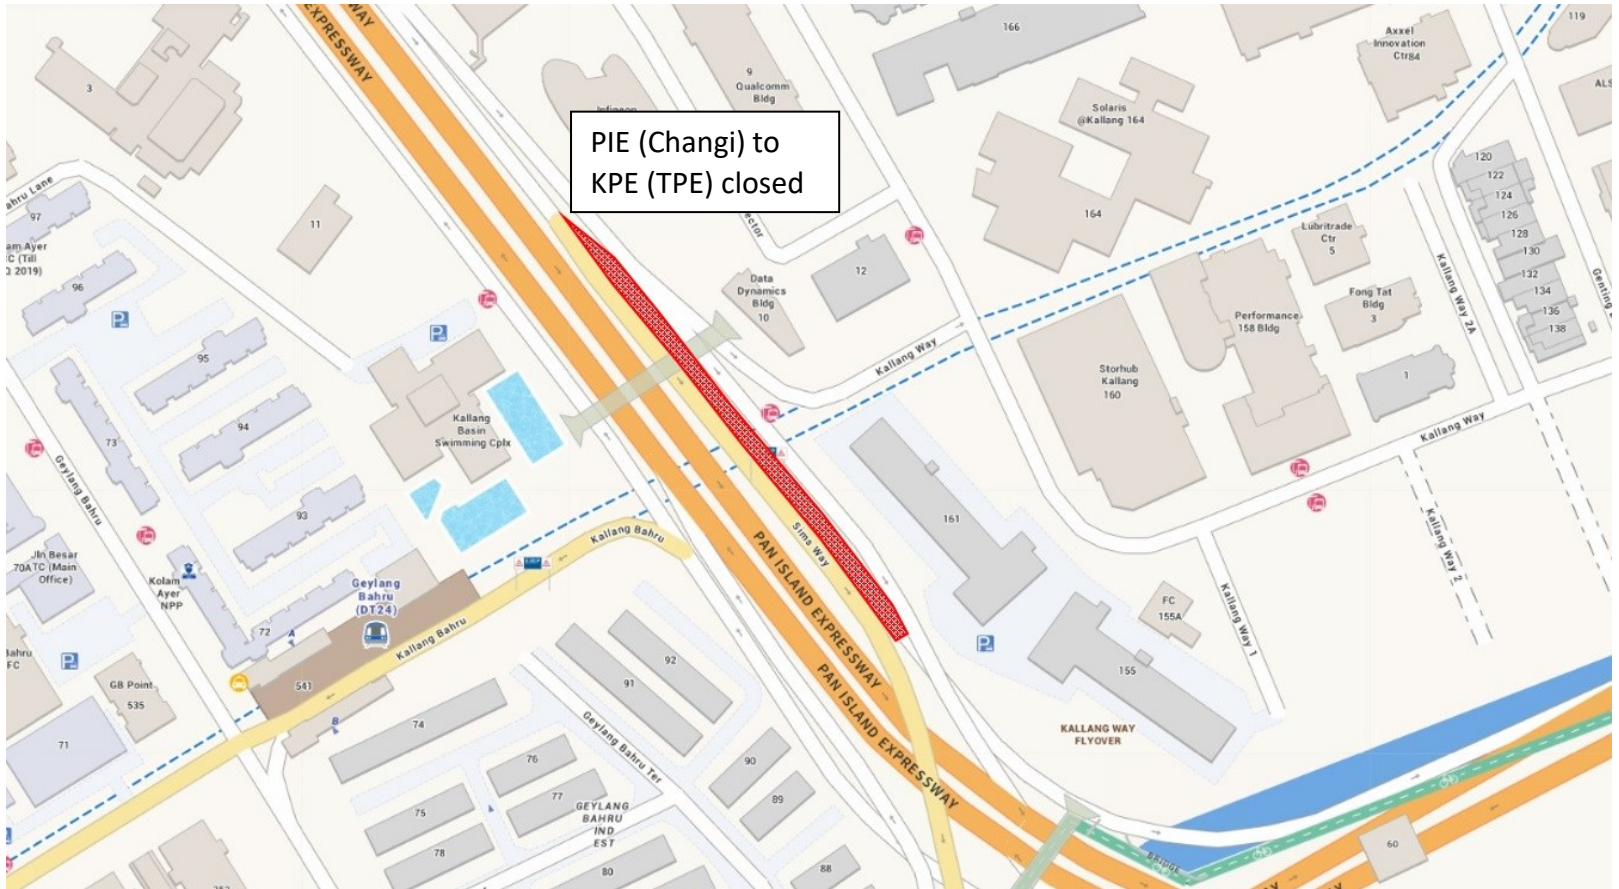

18 December 2024
12.00am to 05.00am