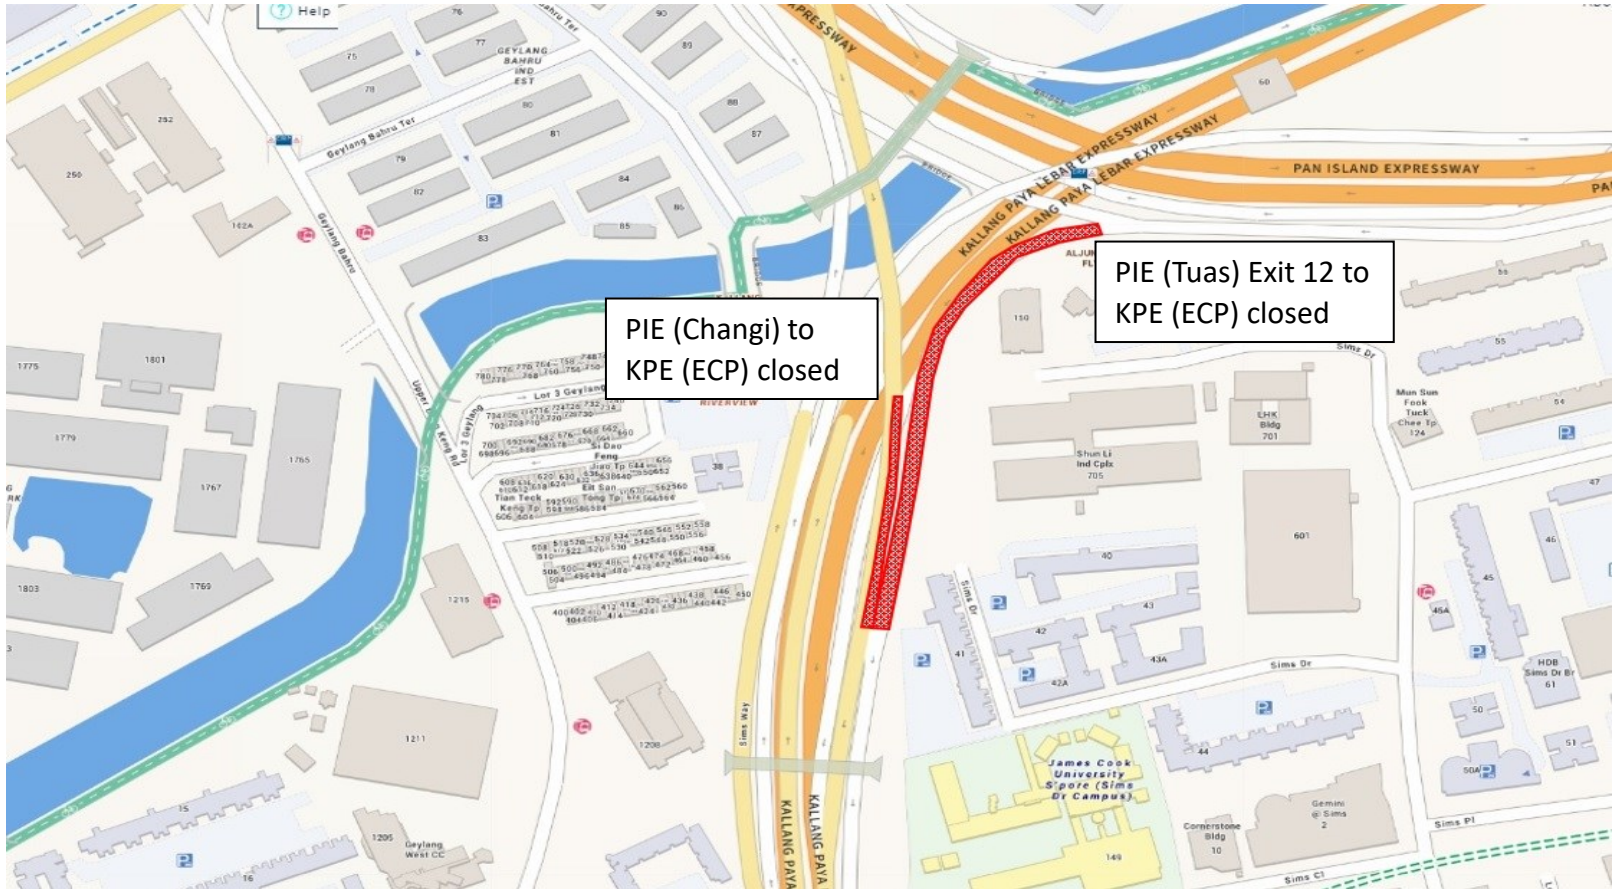

6 December 2024
12.00am to 05.00am