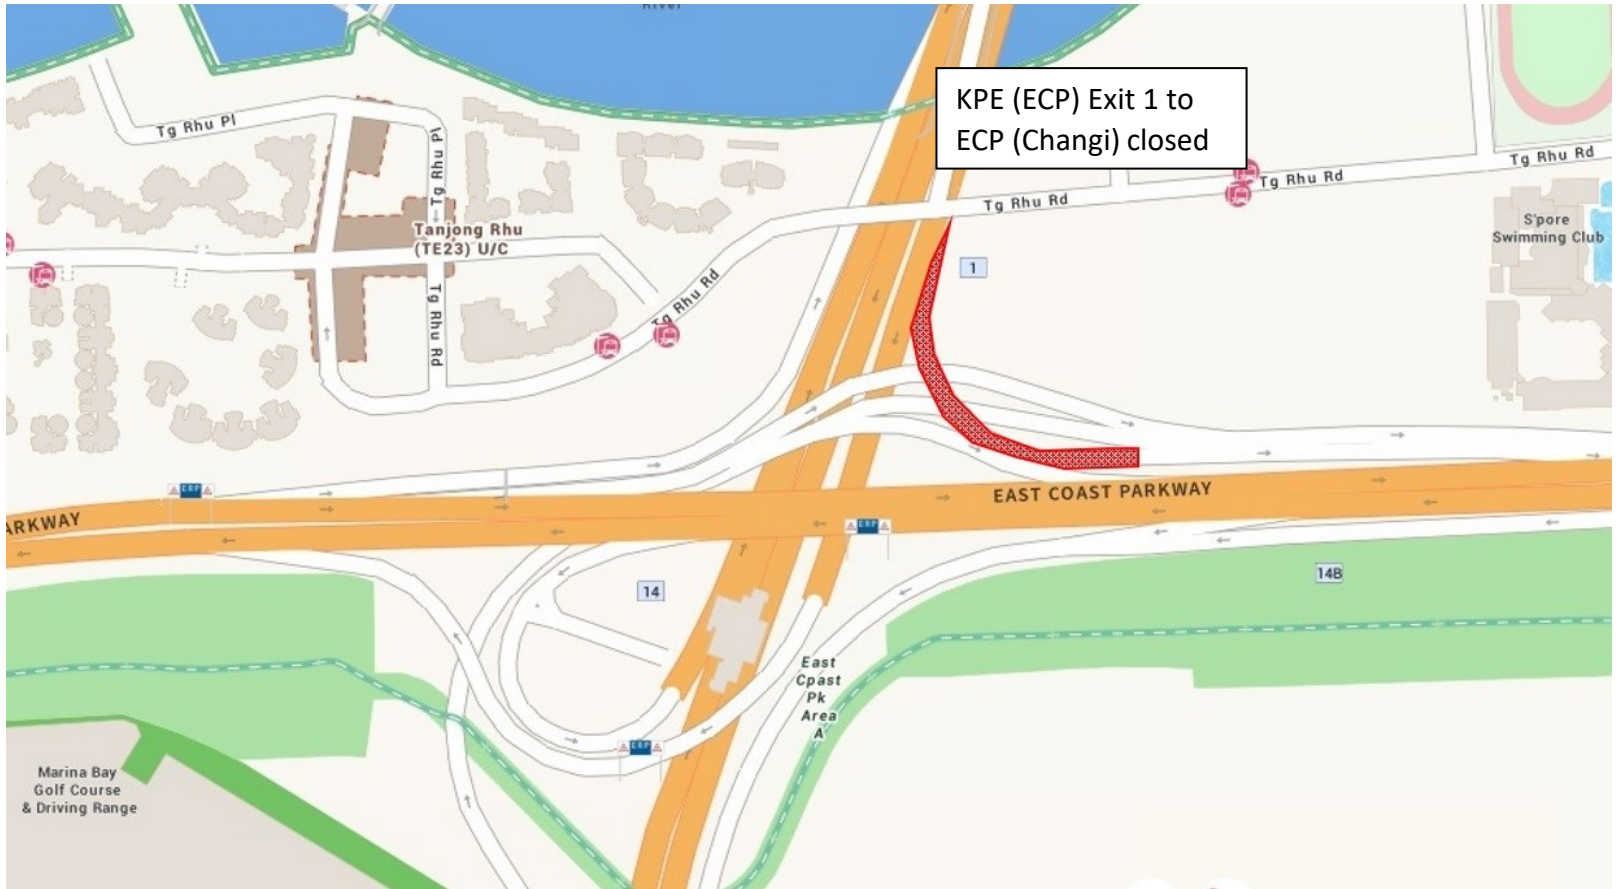

11 December 2024
12.00am to 05.00am