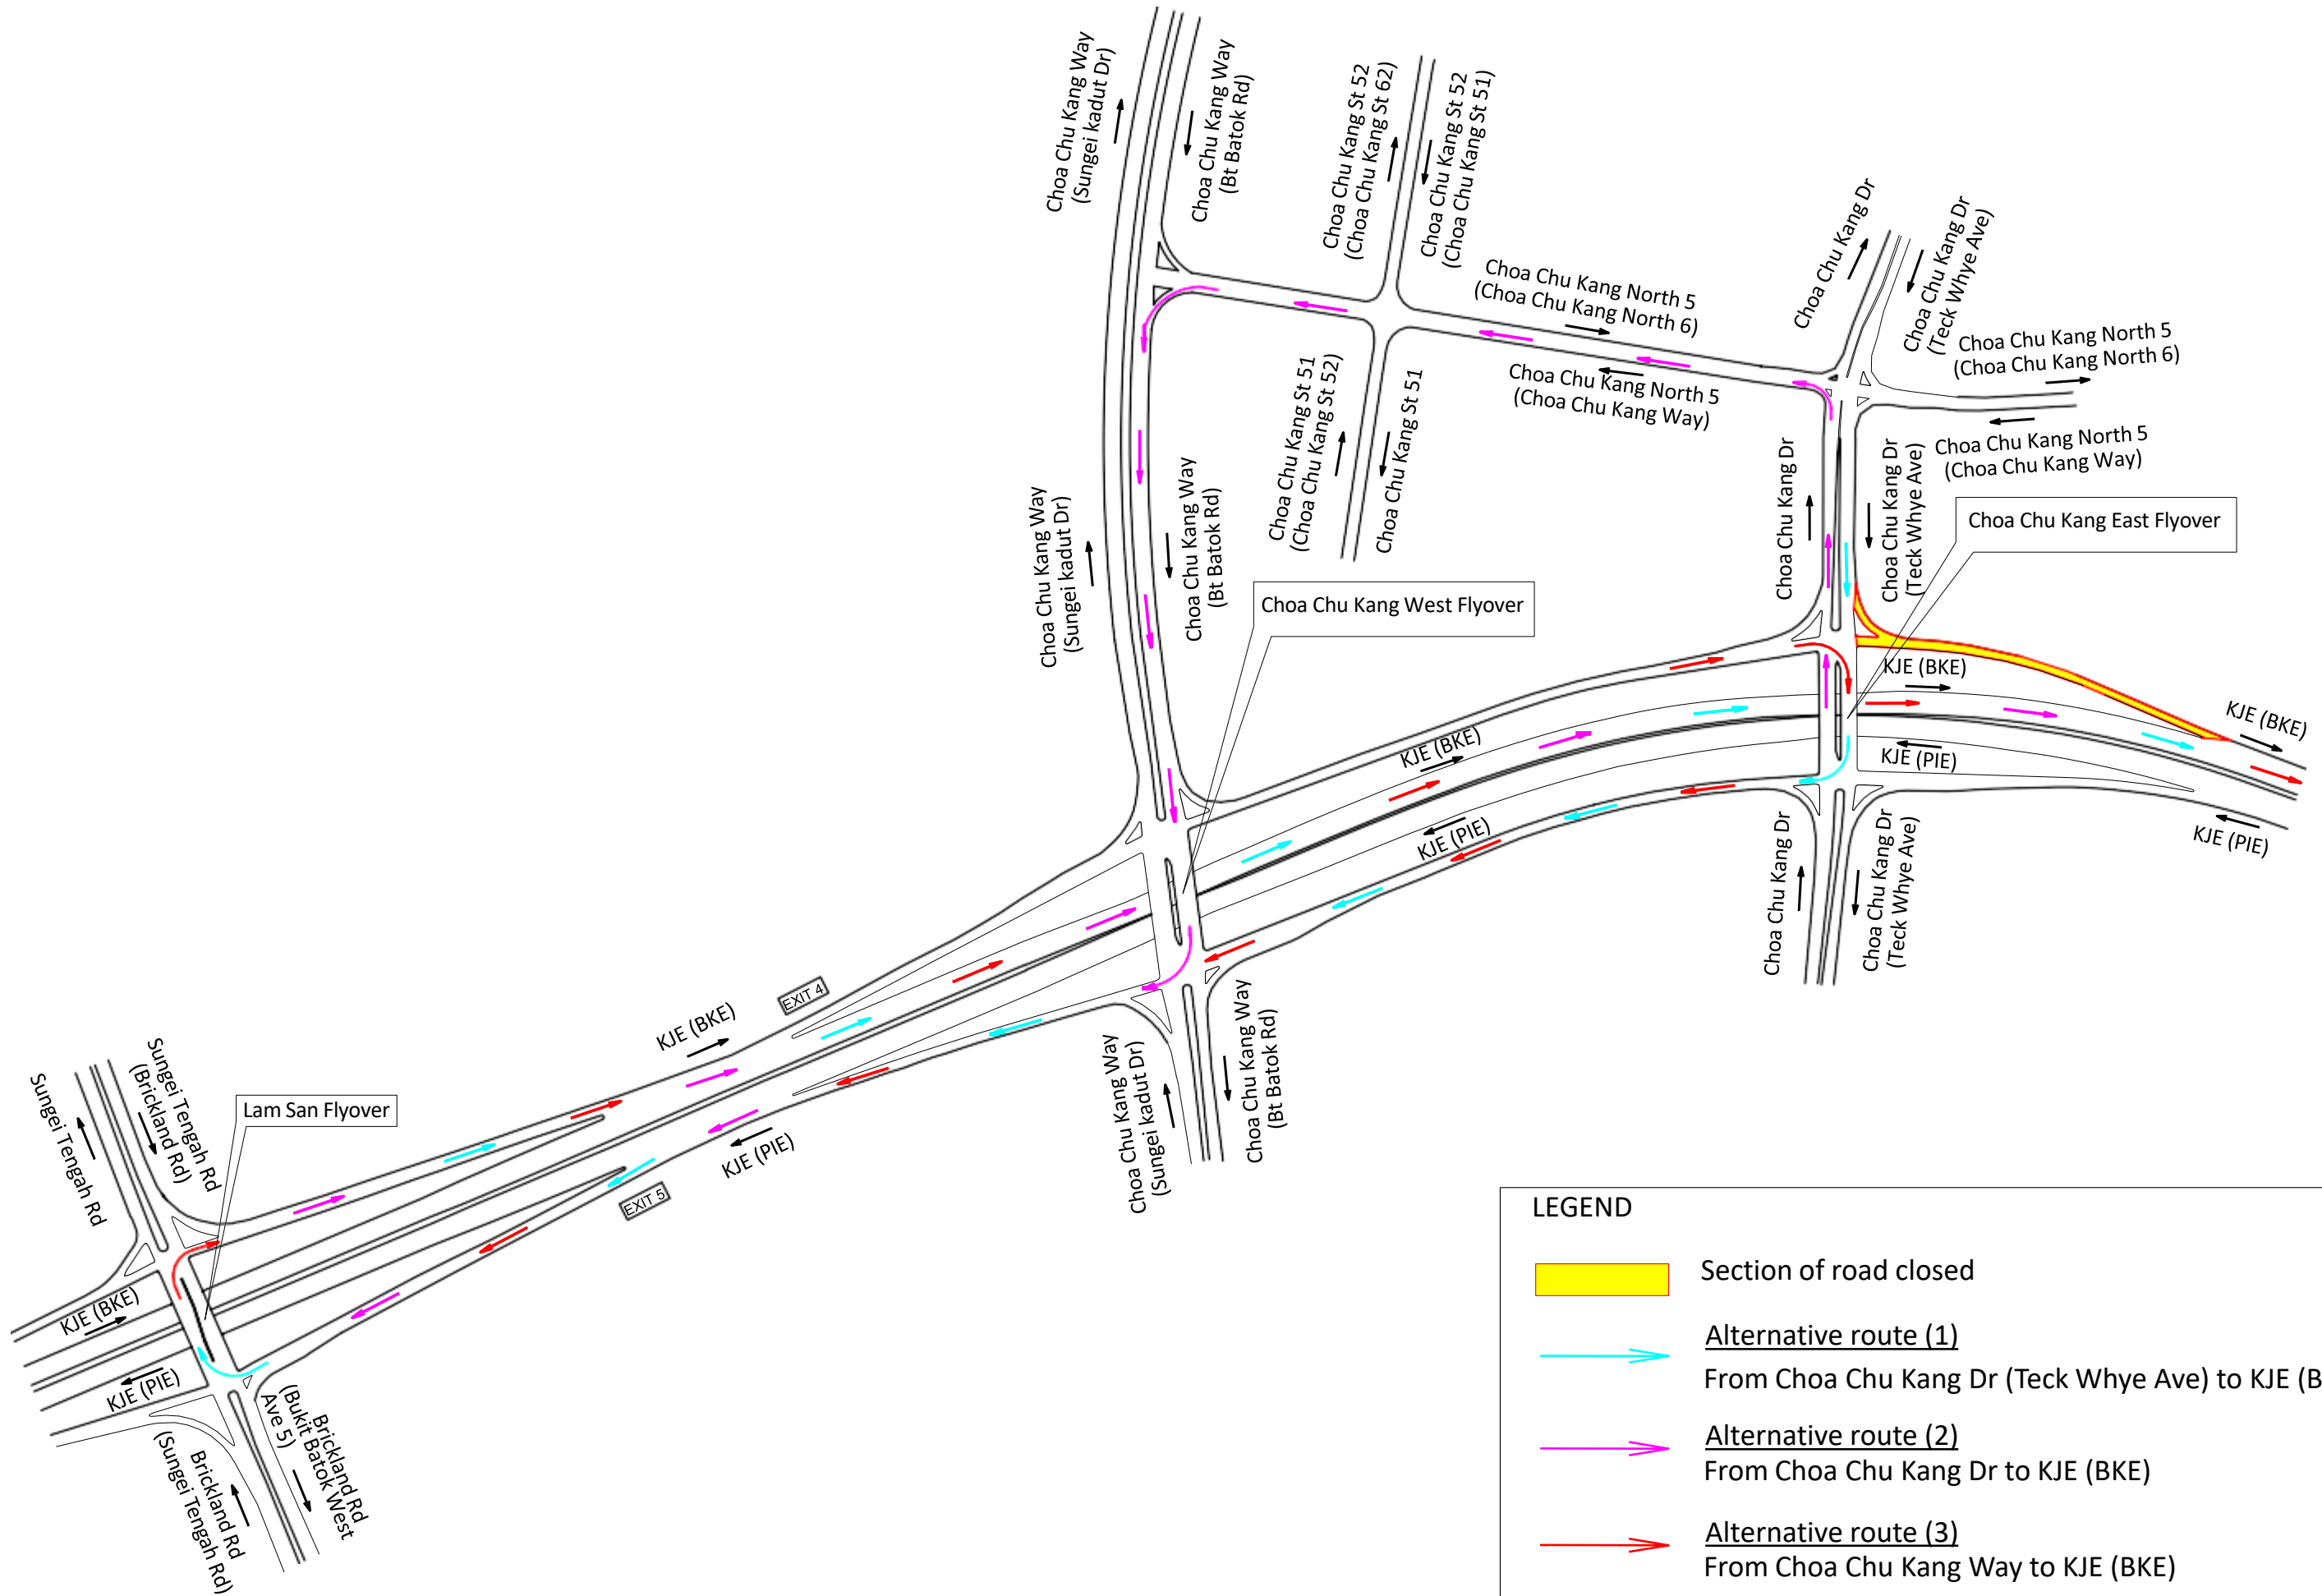

**14 May 2024 to 16 May 2024**  
**01.00am to 05.00am (daily)**

**LEGEND**

- Section of road closed
- Alternative route (1)  
From Choa Chu Kang Dr (Teck Whye Ave) to KJE (BKE)
- Alternative route (2)  
From Choa Chu Kang Dr to KJE (BKE)
- Alternative route (3)  
From Choa Chu Kang Way to KJE (BKE)