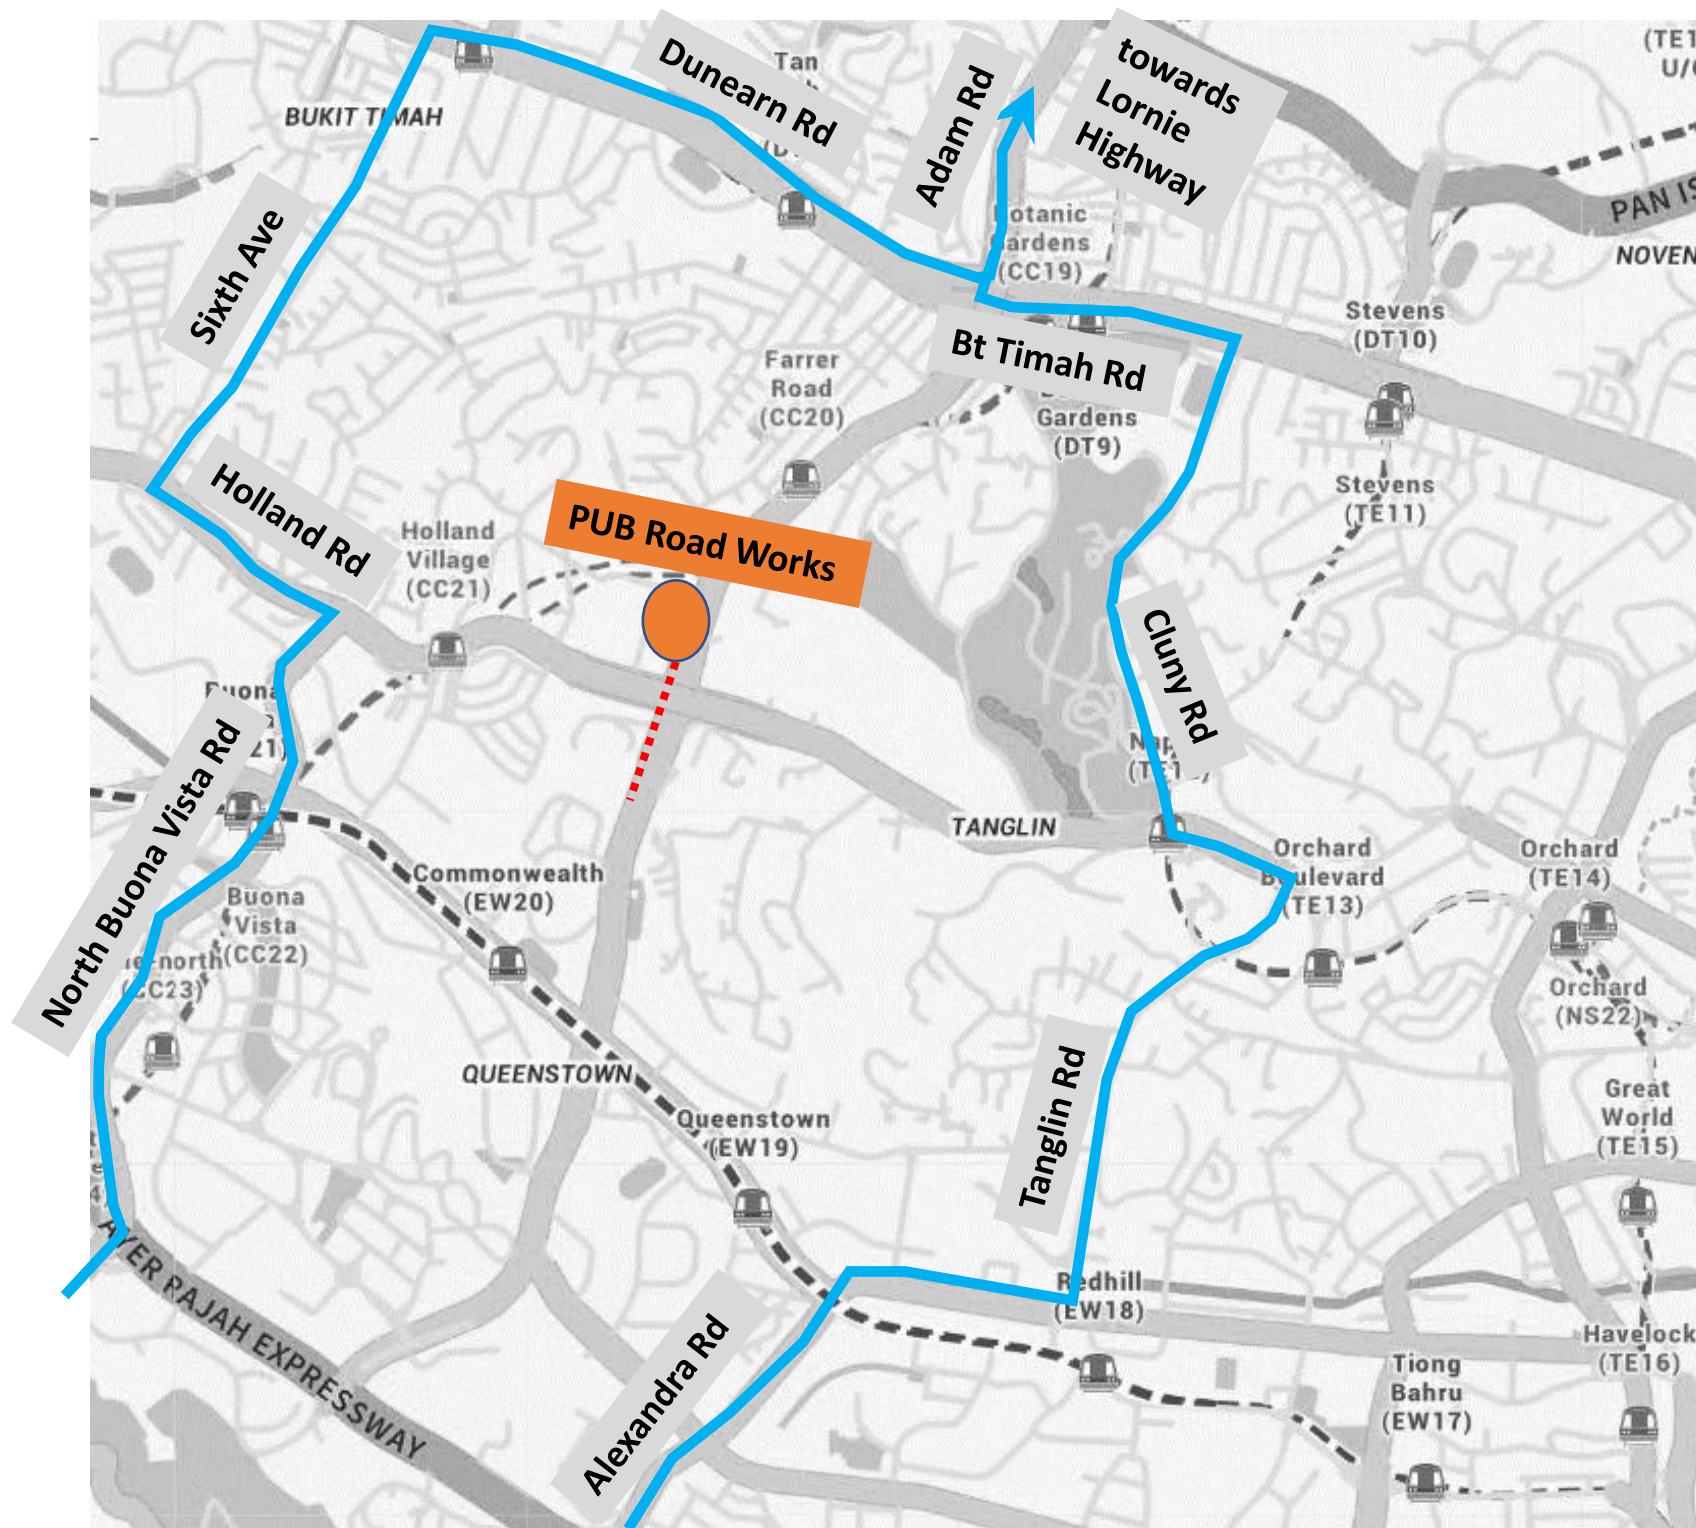

Alternative routes to avoid road works at Farrer Road

- from North Buona Vista Rd towards Lornie Highway, use Holland Rd, Sixth Ave, Dunearn Rd and Adam Rd
- from Alexandra Rd towards Lornie Highway, use Tanglin Rd, Cluny Rd, Bt Timah Rd and Adam Rd

Lane closure at Farrer Underpass towards Lornie Highway
Alternative routes —————>