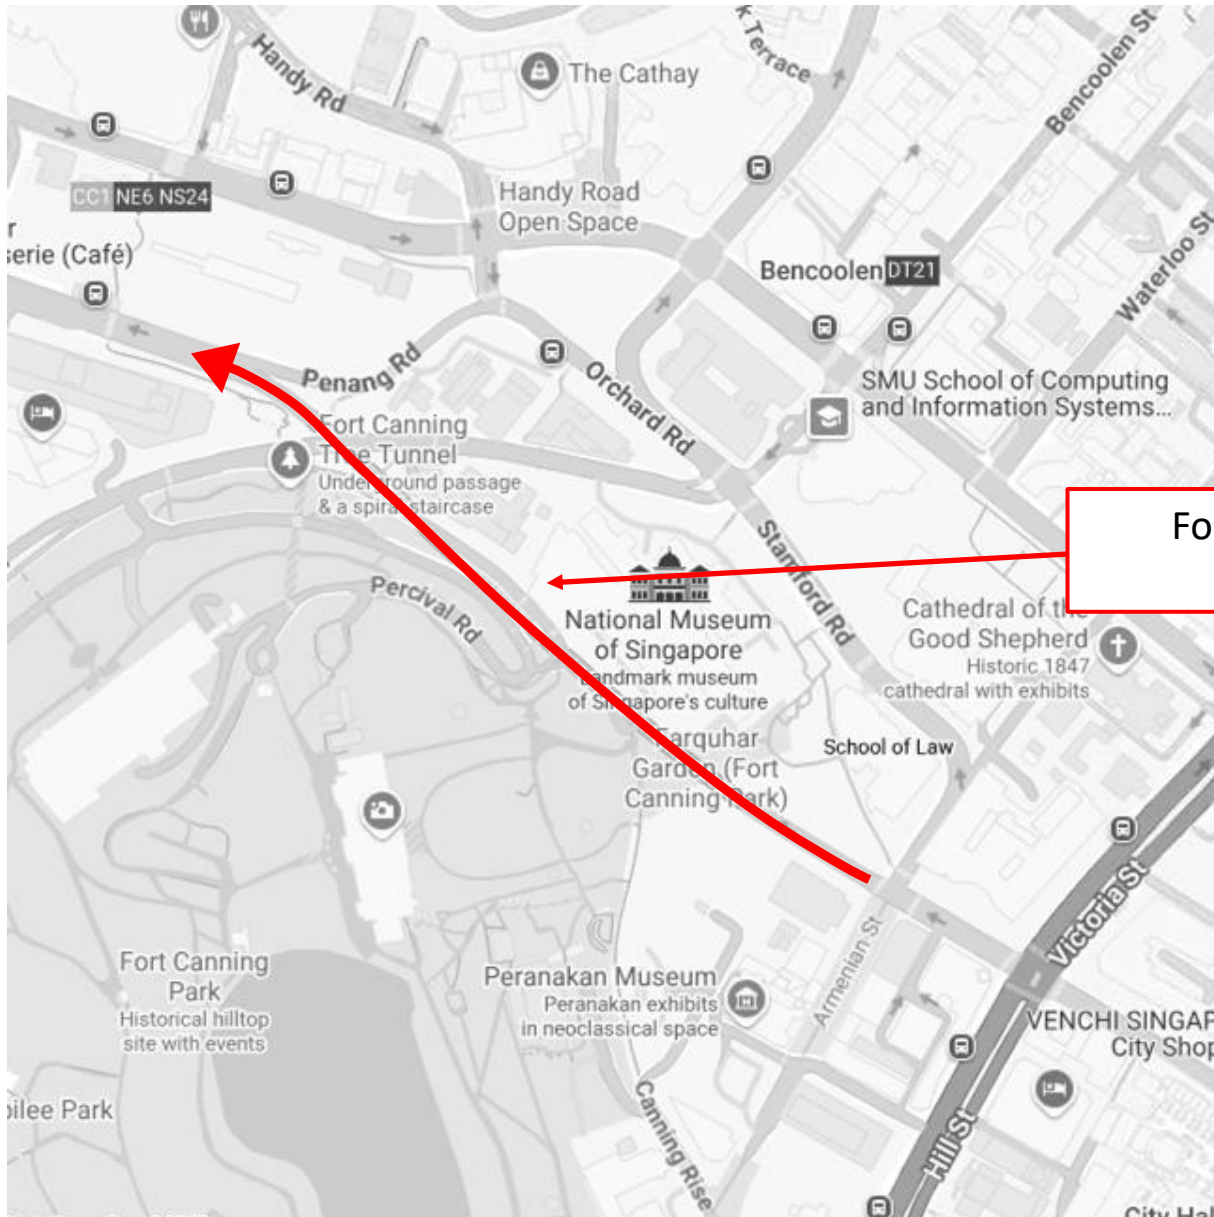

29 April 2025 to 30 April 2025
11.00pm to 06.00am (daily)

Fort Canning Link to FCT
(Penang Rd) closed