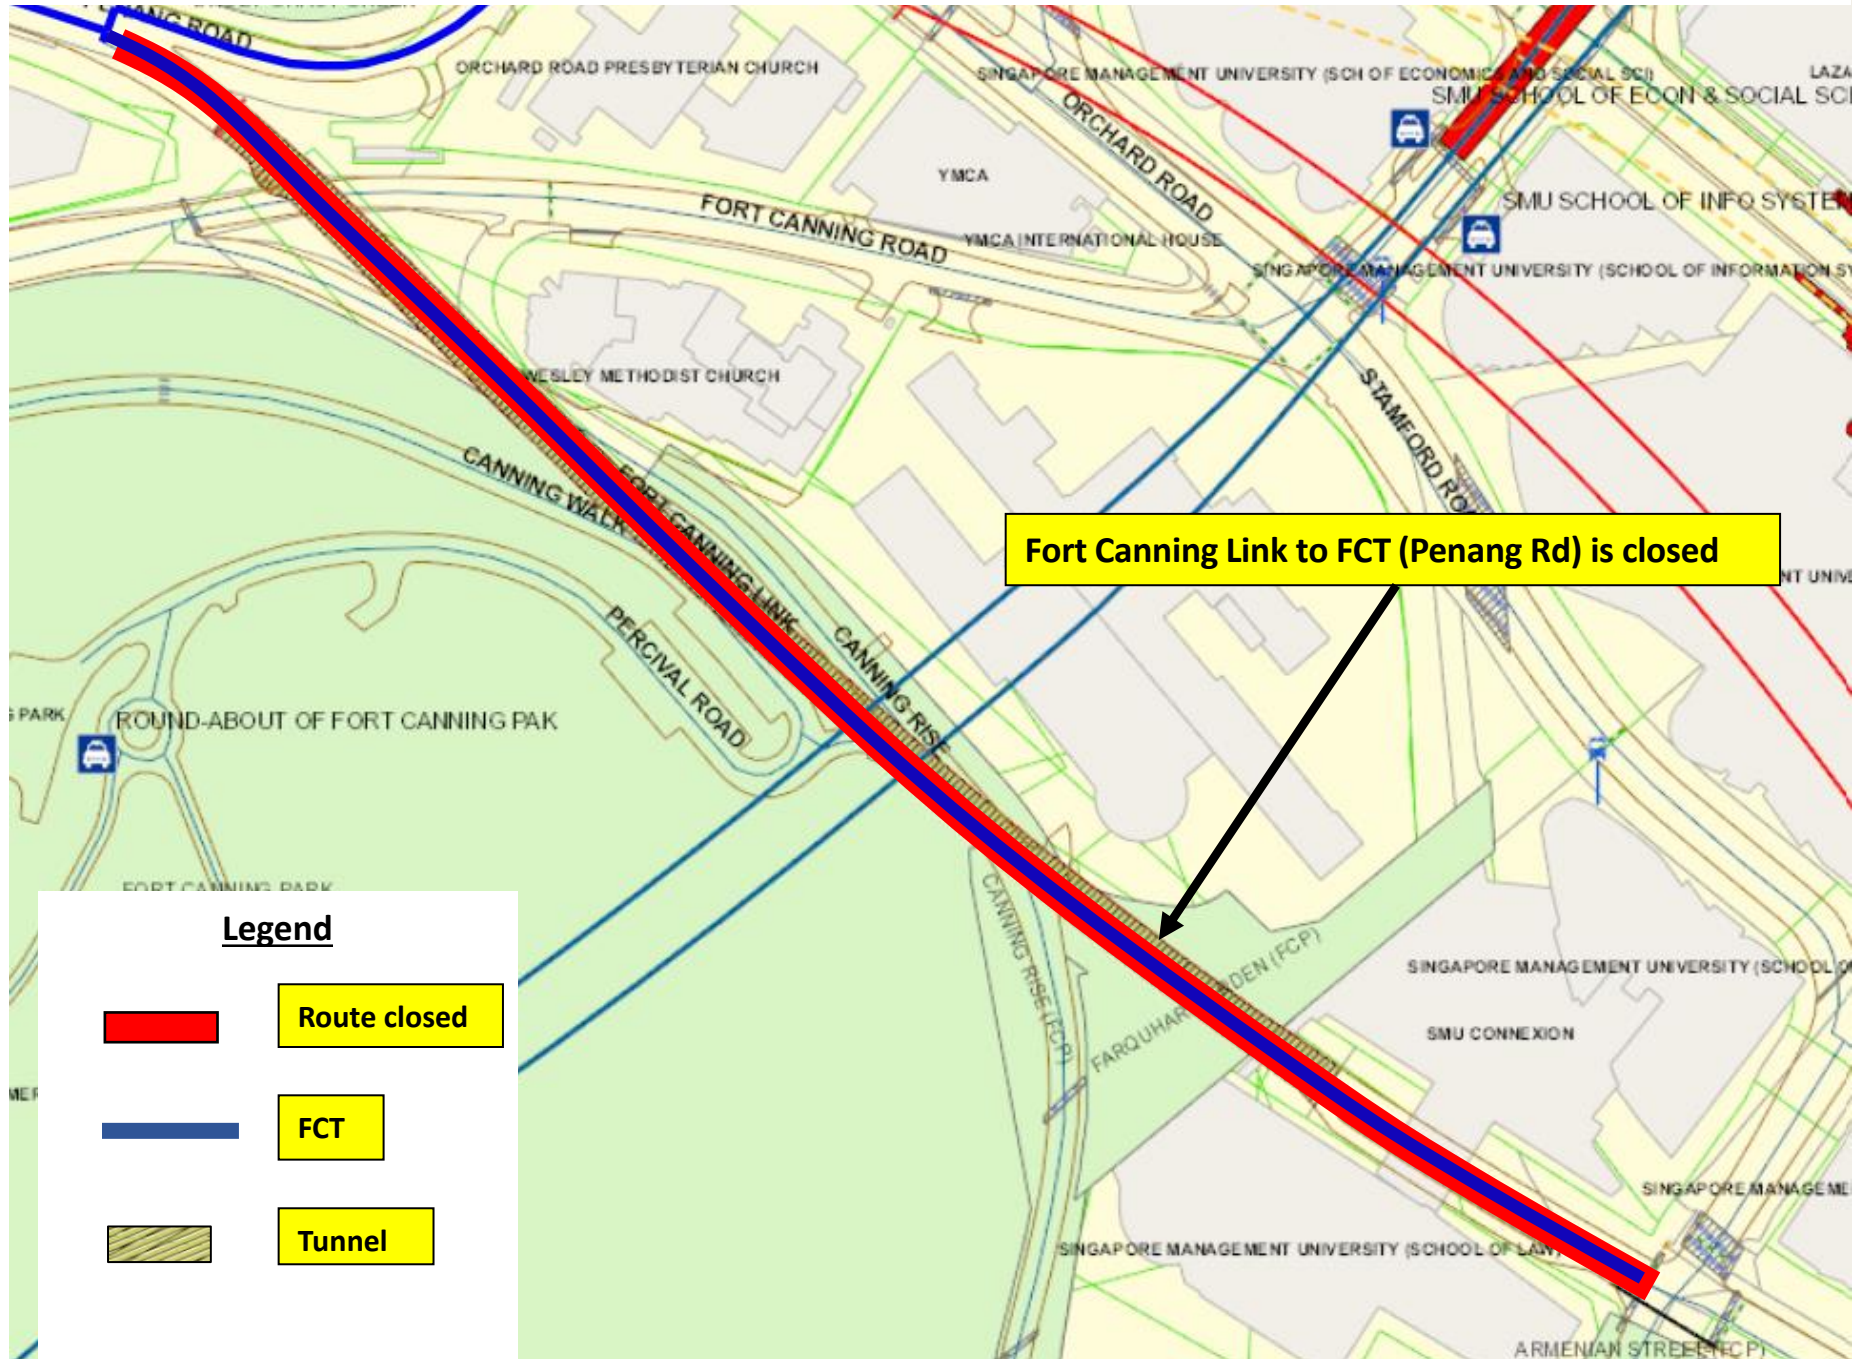

20 January 2023  
12.01am to 05.00am

Fort Canning Link to FCT (Penang Rd) is closed

**Legend**

|   |              |
|---|--------------|
|  | Route closed |
|  | FCT          |
|  | Tunnel       |