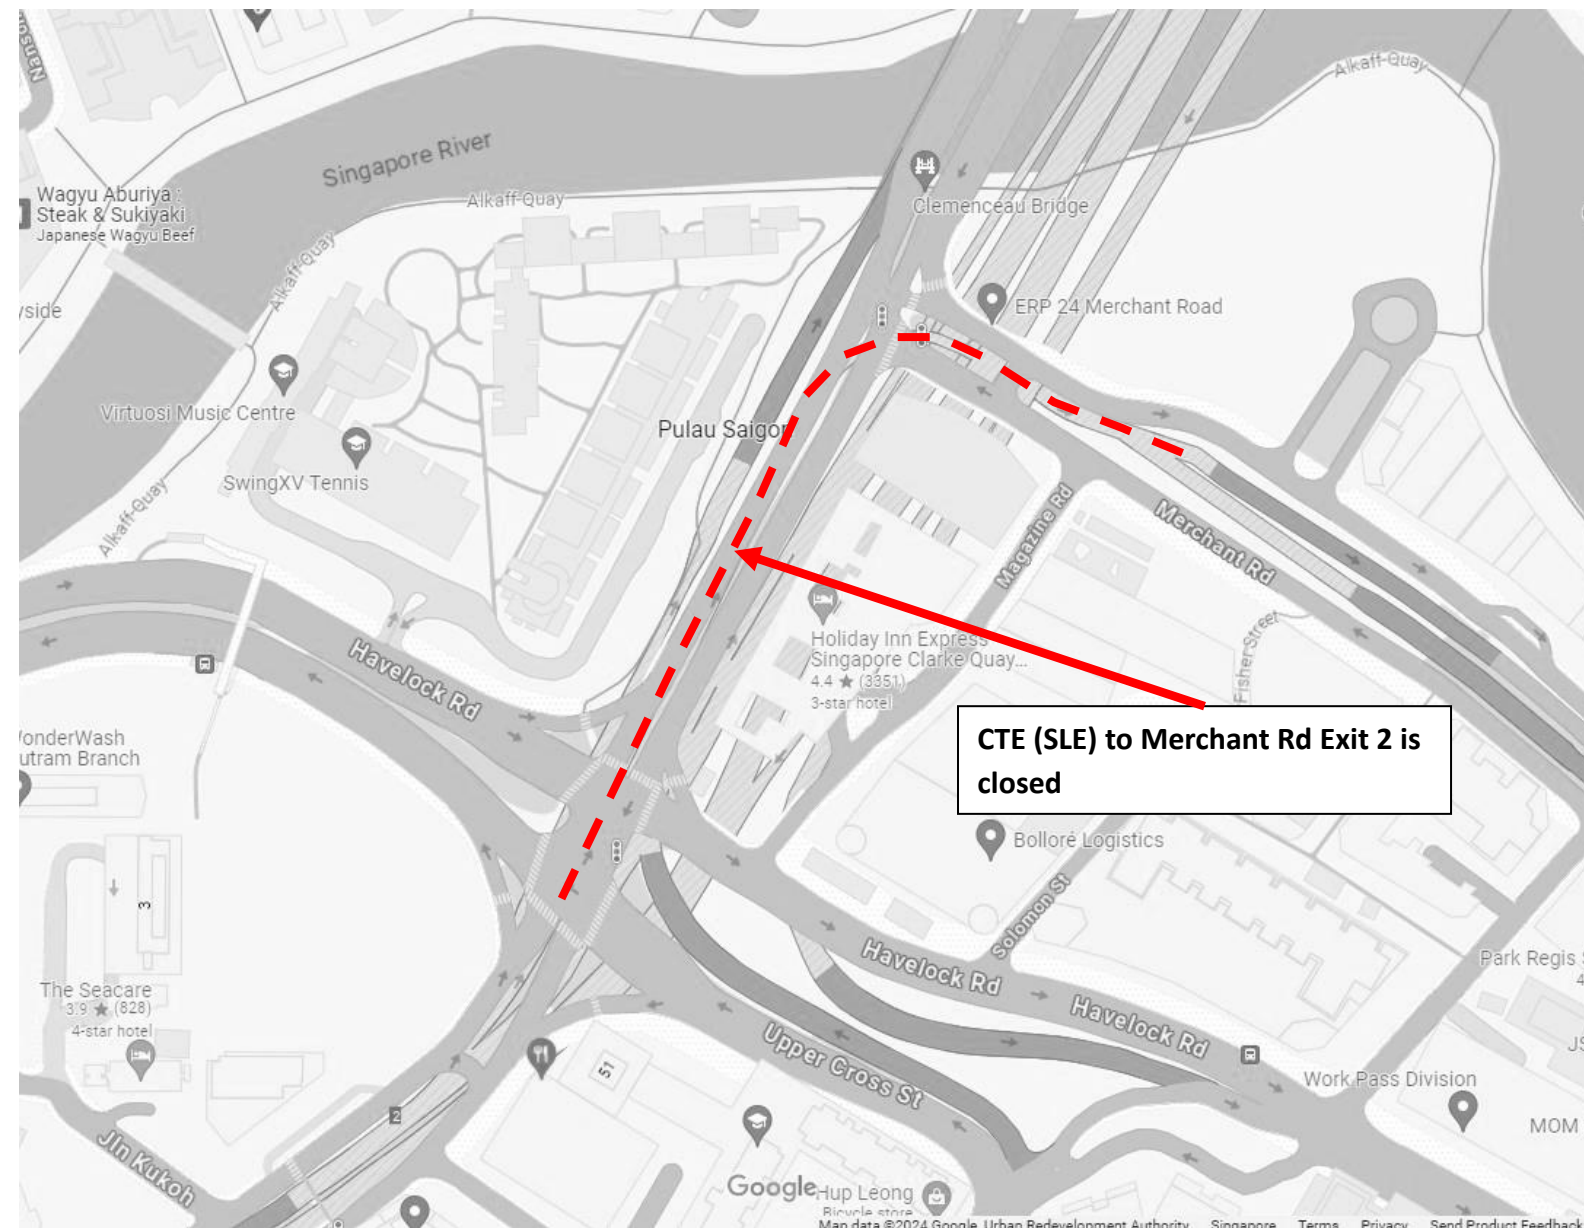

6 April 2026, 13 April 2026, 20 April 2026 and 26 April 2026
12.00am to 06.00am

Legend

 **Route closed**

7 April 2026, 14 April 2026, 21 April 2026 and 27 April 2026
12.00am to 06.00am

CTE (SLE) to Clemenceau Ave
Exit 2 is closed

Legend

 **Route closed**

7 April 2026, 14 April 2026, 21 April 2026 and 27 April 2026

12.00am to 06.00am

Legend

 **Route closed**

8 April 2026, 15 April 2026, 22 April 2026 and 28 April 2026

12.00am to 06.00am

Legend

 **Route closed**

8 April 2026, 15 April 2026, 22 April 2026 and 28 April 2026

12.00am to 06.00am

Legend

 **Route closed**

9 April 2026, 16 April 2026, 23 April 2026 and 29 April 2026

12.00am to 06.00am

Legend

	Route closed
---	--------------