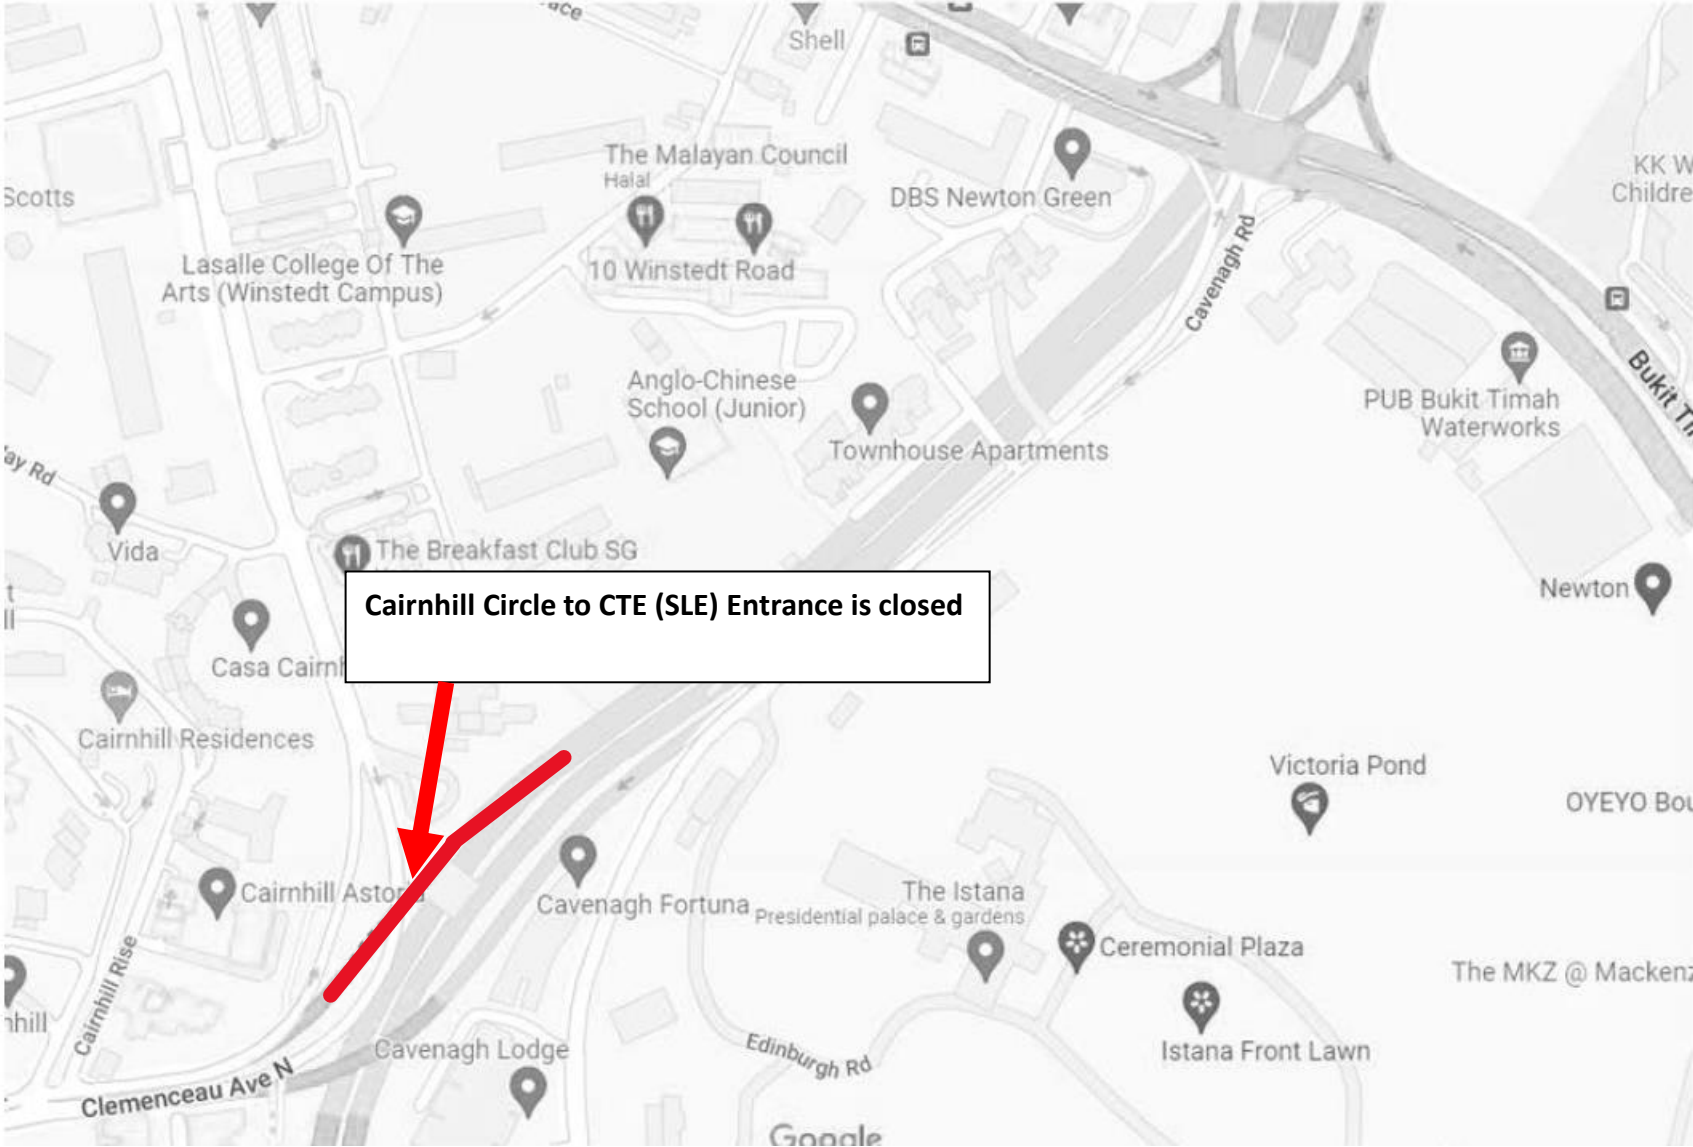

Legend

 **Route closed**

7 April 2026, 14 April 2026, 21 April 2026 and 27 April 2026

12.00am to 06.00am

Legend

 **Route closed**

8 April 2026, 15 April 2026, 22 April 2026 and 28 April 2026

12.00am to 06.00am

Legend

 **Route closed**

8 April 2026, 15 April 2026, 22 April 2026 and 28 April 2026

12.00am to 06.00am

Legend

 **Route closed**

9 April 2026, 16 April 2026, 23 April 2026 and 29 April 2026

12.00am to 06.00am

Legend

	Route closed
---	--------------