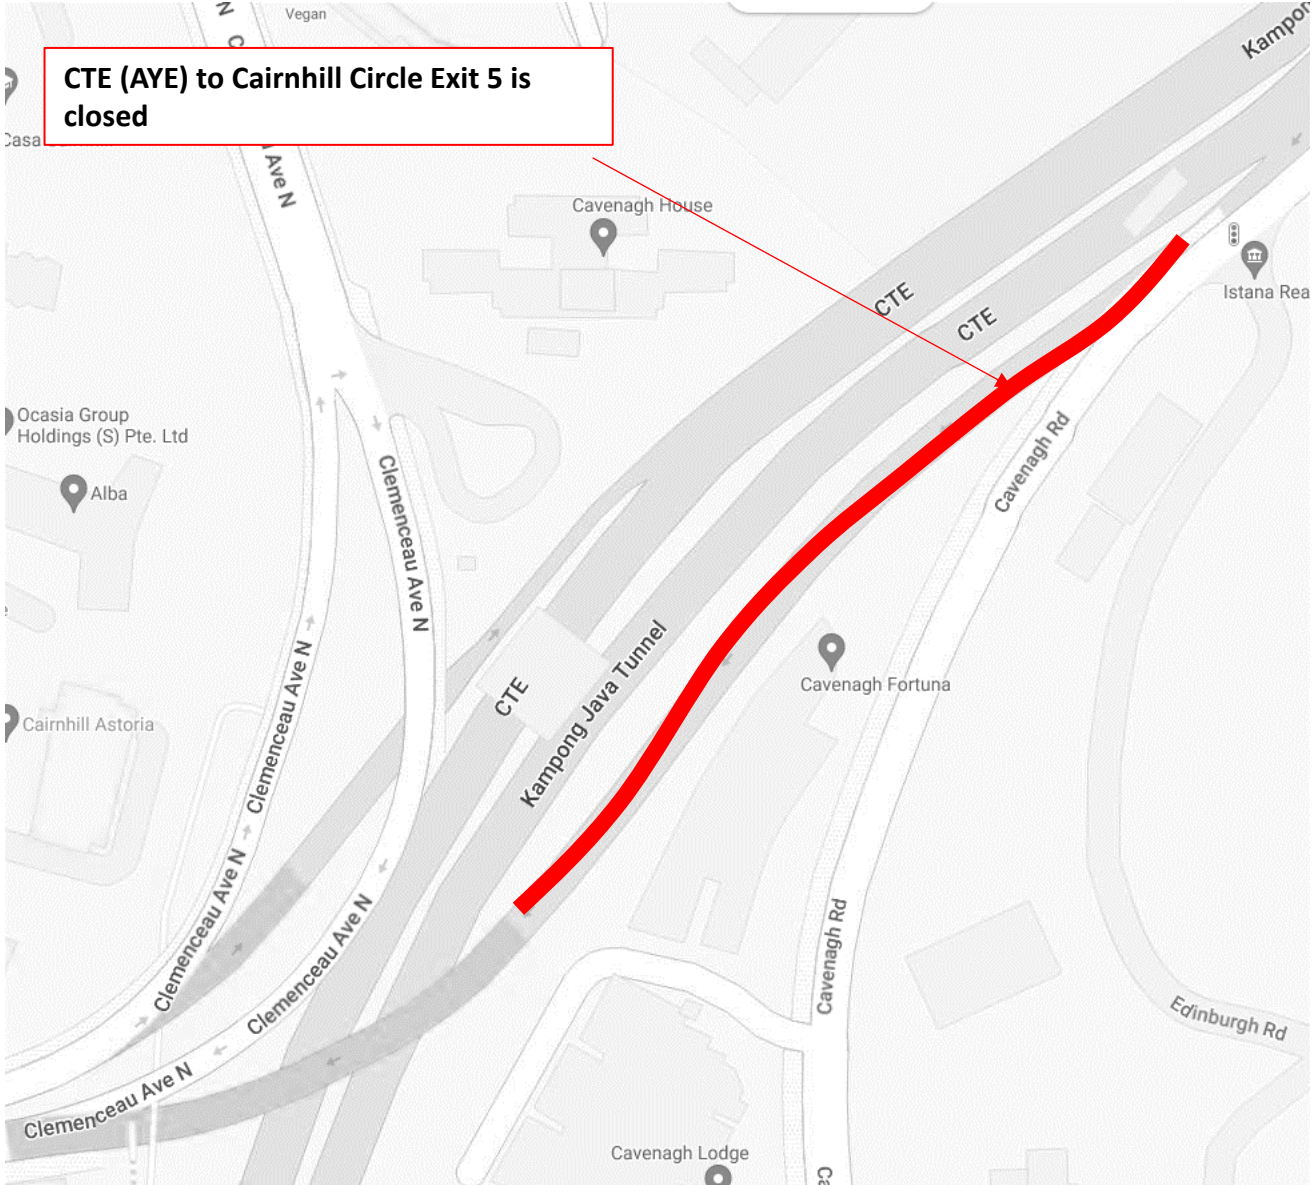

6 April 2026, 13 April 2026, 20 April 2026 and 26 April 2026
12.00am to 06.00am

Legend

 **Route closed**

7 April 2026, 14 April 2026, 21 April 2026 and 27 April 2026
12.00am to 06.00am

CTE (SLE) to Clemenceau Ave
Exit 2 is closed

Legend

 **Route closed**

7 April 2026, 14 April 2026, 21 April 2026 and 27 April 2026

12.00am to 06.00am

Legend

 **Route closed**

8 April 2026, 15 April 2026, 22 April 2026 and 28 April 2026

12.00am to 06.00am

Legend

 **Route closed**

8 April 2026, 15 April 2026, 22 April 2026 and 28 April 2026

12.00am to 06.00am

Legend

 **Route closed**

9 April 2026, 16 April 2026, 23 April 2026 and 29 April 2026

12.00am to 06.00am

Legend

	Route closed
---	--------------