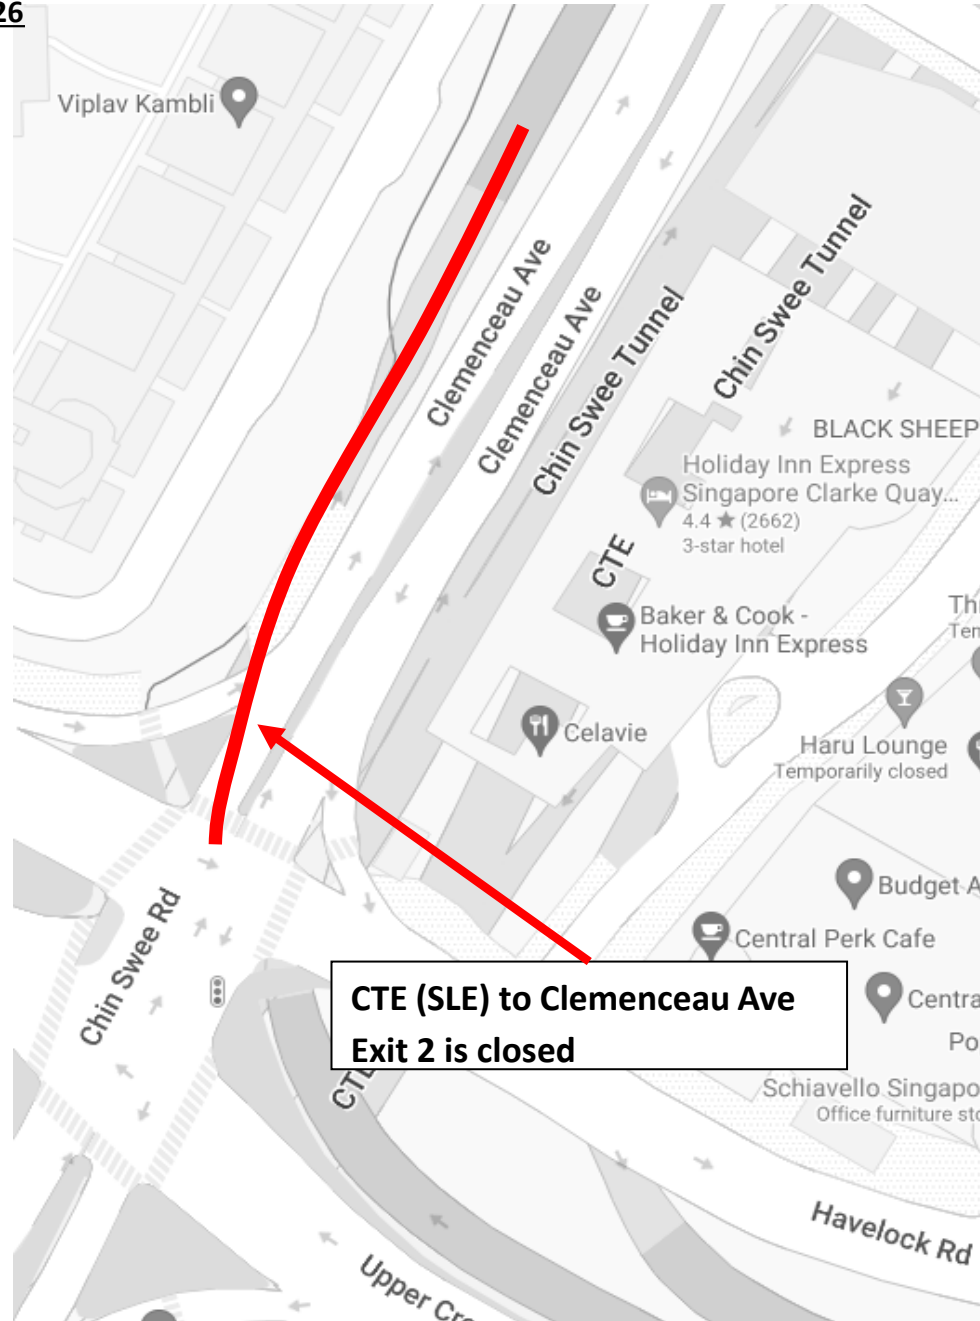

6 April 2026, 13 April 2026, 20 April 2026 and 26 April 2026
12.00am to 06.00am

Legend

 **Route closed**

7 April 2026, 14 April 2026, 21 April 2026 and 27 April 2026
12.00am to 06.00am

CTE (SLE) to Clemenceau Ave
Exit 2 is closed

Legend

 **Route closed**

7 April 2026, 14 April 2026, 21 April 2026 and 27 April 2026

12.00am to 06.00am

Legend

 **Route closed**

8 April 2026, 15 April 2026, 22 April 2026 and 28 April 2026

12.00am to 06.00am

Legend

 **Route closed**

8 April 2026, 15 April 2026, 22 April 2026 and 28 April 2026

12.00am to 06.00am

Legend

 **Route closed**

9 April 2026, 16 April 2026, 23 April 2026 and 29 April 2026

12.00am to 06.00am

Legend

	Route closed
---	--------------