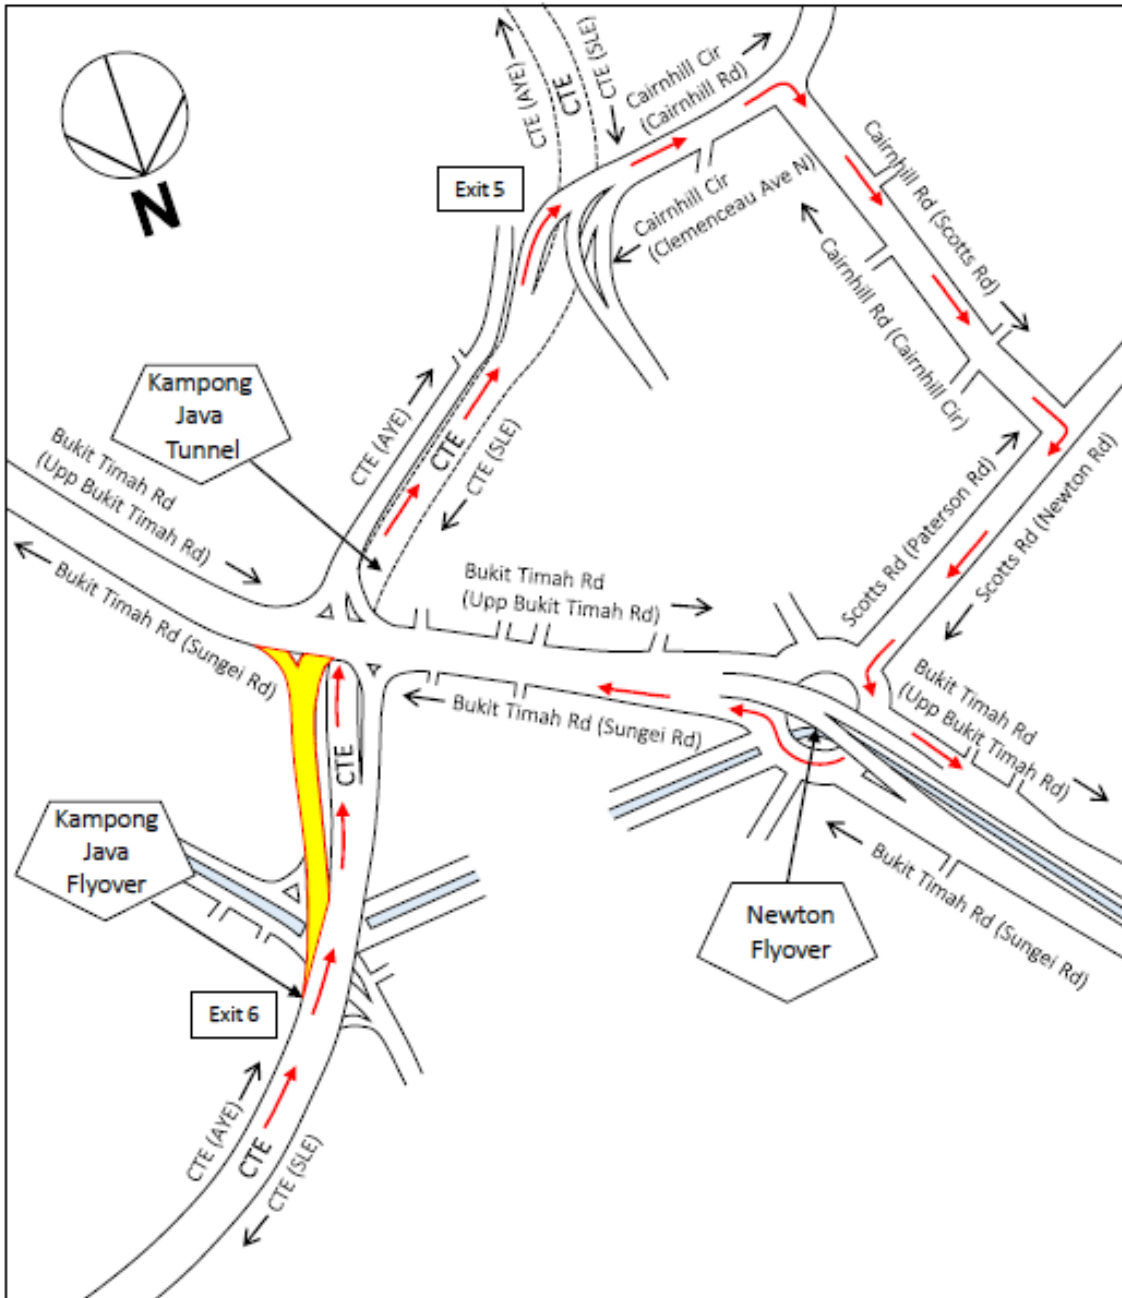

**22 July 2021 to 23 July 2021, 26 July 2021 to 27 July 2021 and 29 July 2021 to 30 July 2021**  
**01.00am to 05.00am**

**LEGEND:**

-  Section of road closed
-  Alternate route  
From CTE(AYE) to Bukit Timah Road