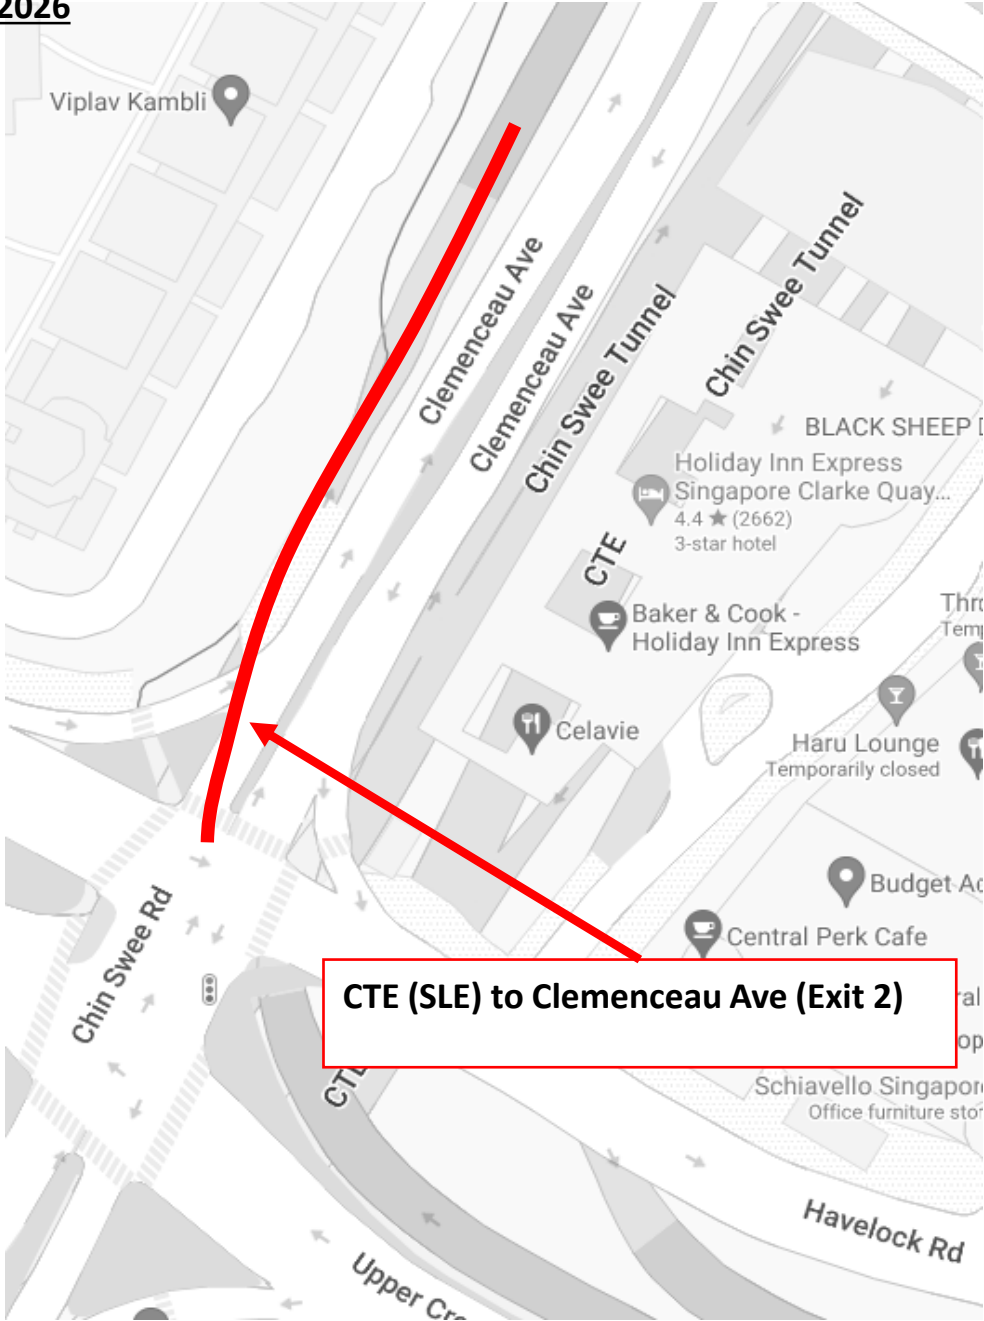

**3 February 2026, 10 February 2026 and 24 February 2026**

**12.00am to 06.00am**

**CTE (SLE) to Clemenceau Ave (Exit 2)**

**Legend**

	Route closed
---	--------------

**3 February 2026, 10 February 2026 and 24 February**  
**12.00am to 06.00am**

**Legend**

 Route closed

**4 February 2026, 11 February 2026 and 25 February 2026**

**12.00am to 06.00am**

**Legend**

 **Route closed**

**5 February 2026, 12 February 2026 and 25 February 2026**  
**12.00am to 06.00am**

**Legend**

 Route closed

**9 February 2026, 16 February 2026 and 23 February 2026**

**12.00am to 06.00am**

**Legend**

 **Route closed**