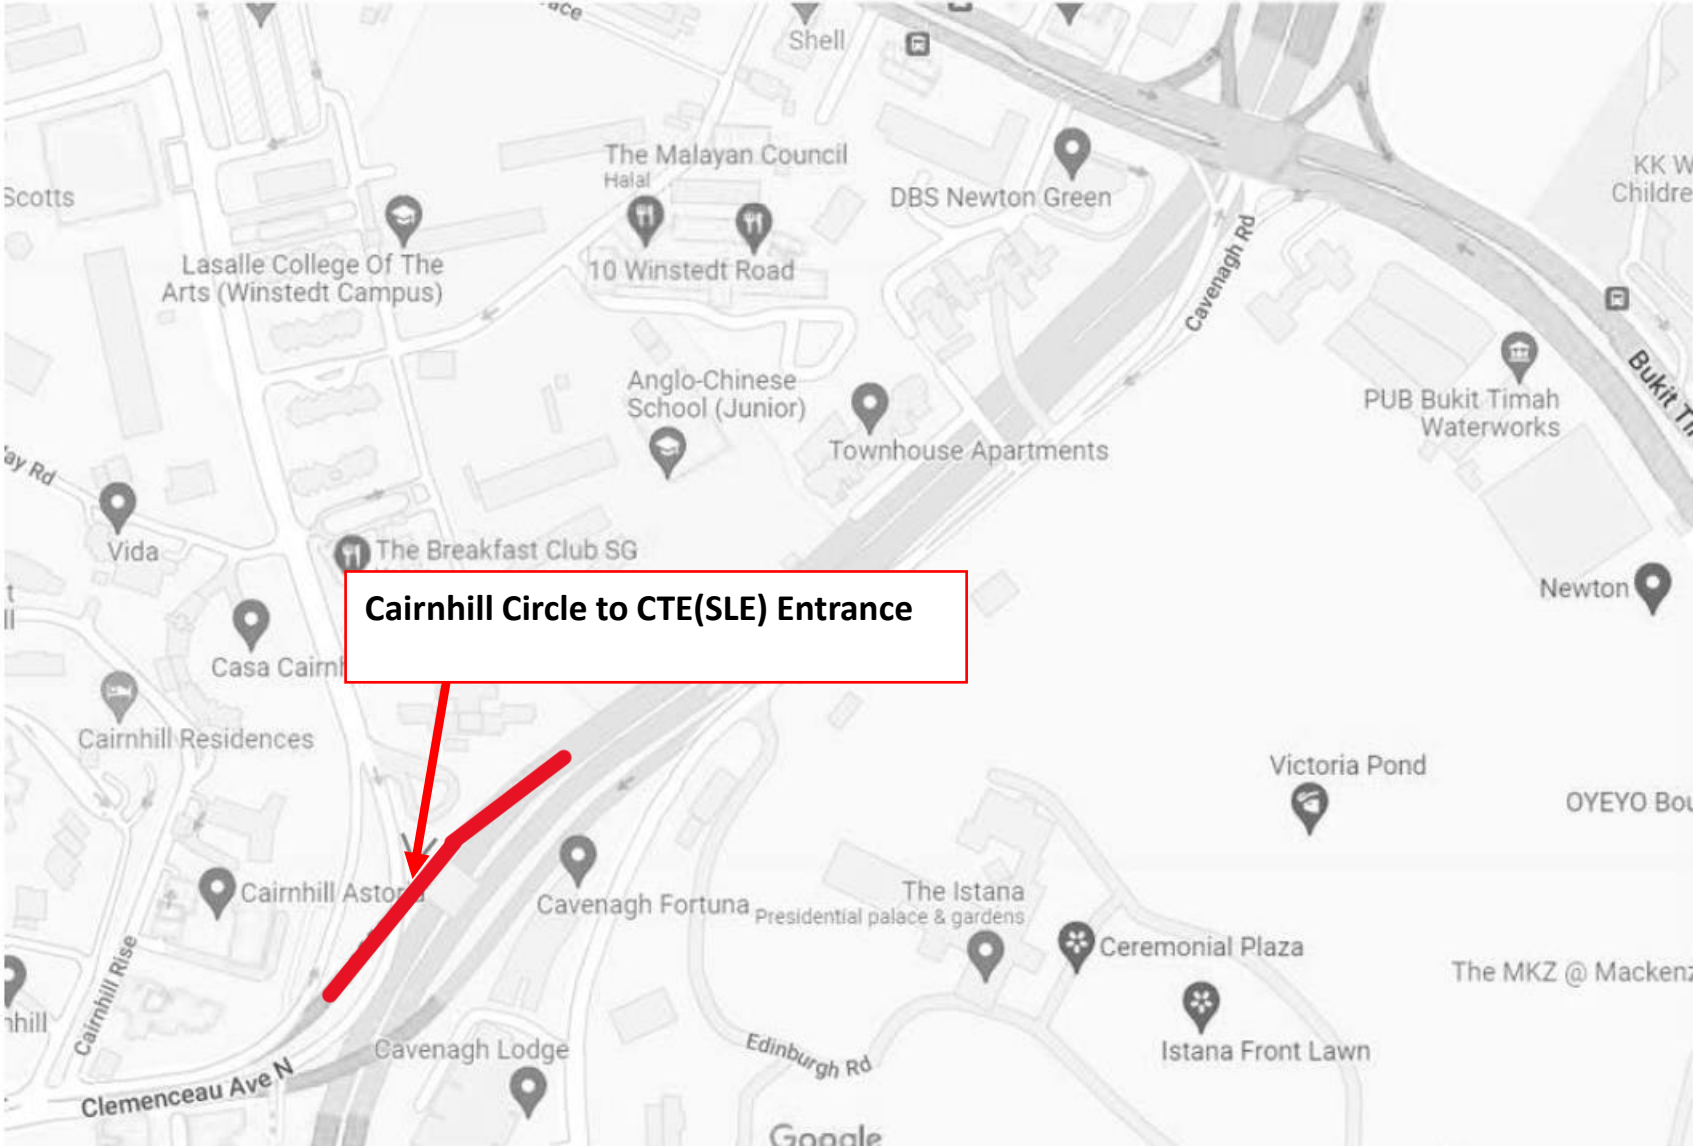

4 February 2026, 11 February 2026 and 25 February 2026

12.00am to 06.00am

Legend

Route closed