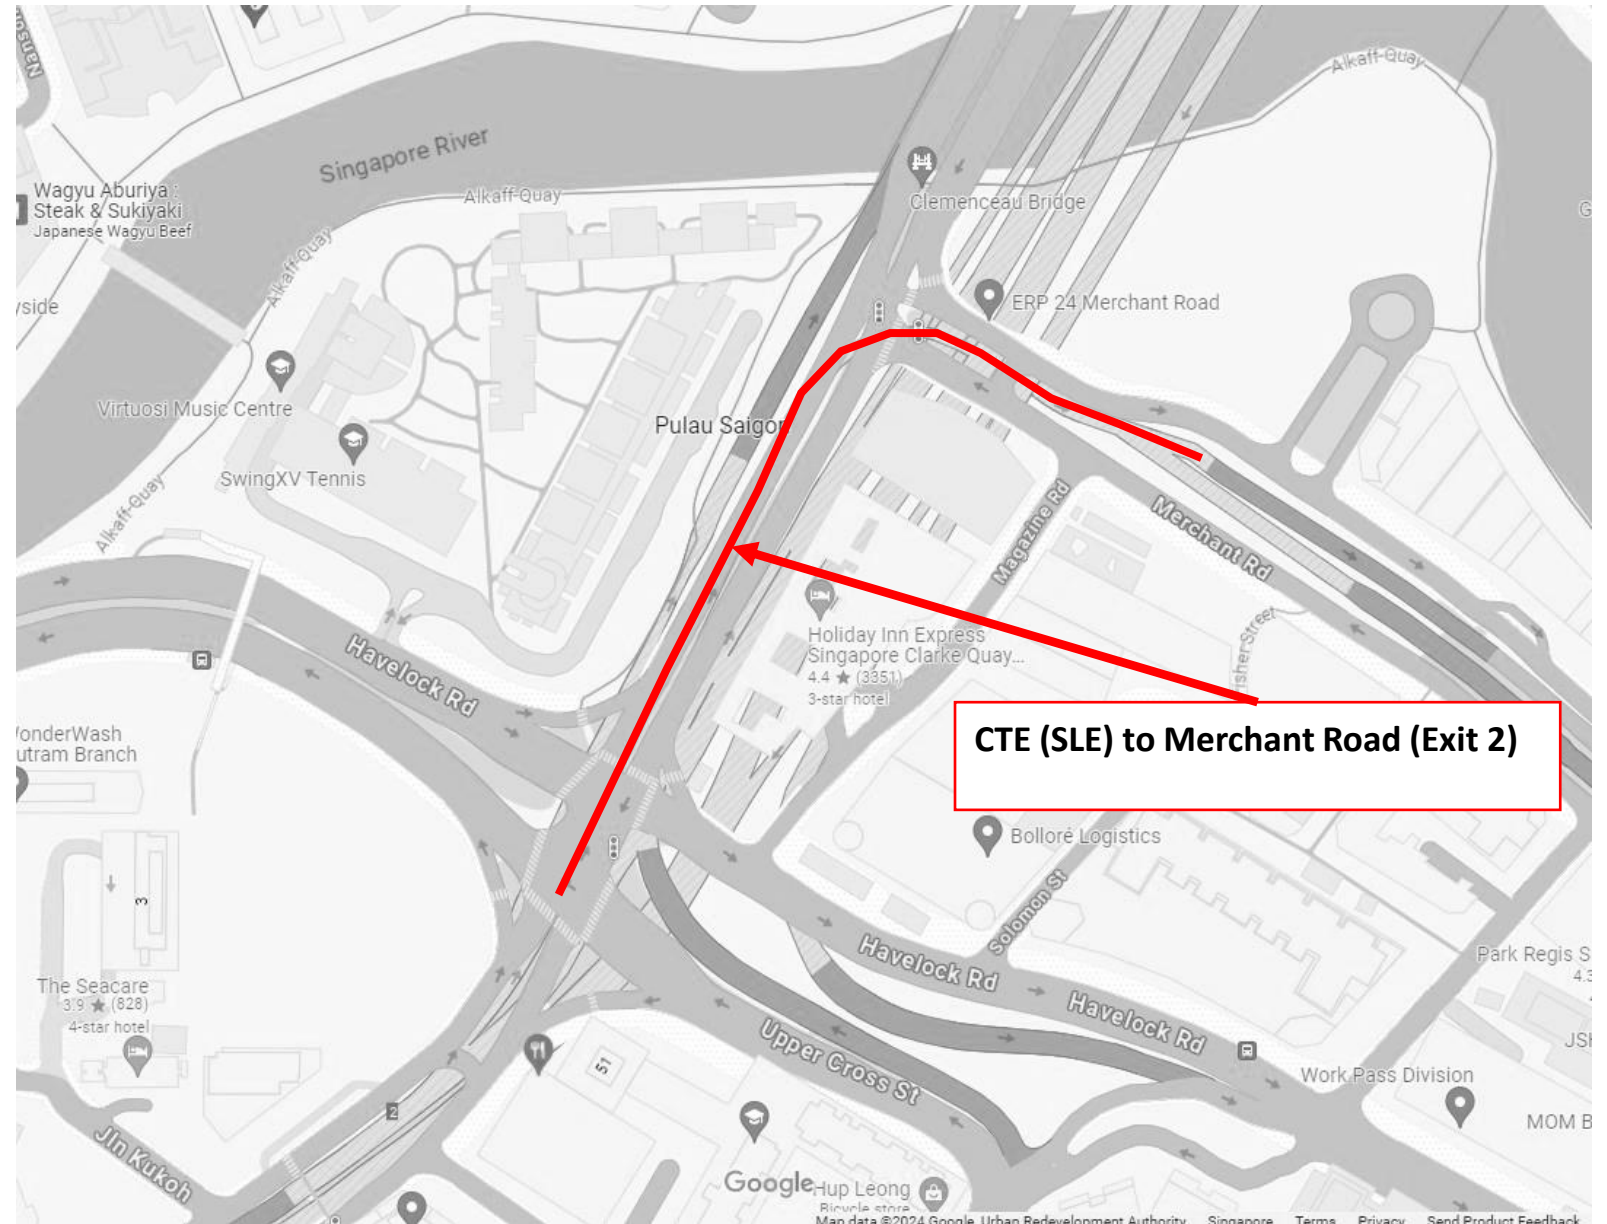

**3 February 2026, 10 February 2026 and 24 February 2026**

**12.00am to 06.00am**

**CTE (SLE) to Clemenceau Ave (Exit 2)**

**Legend**

	Route closed
---	--------------

**3 February 2026, 10 February 2026 and 24 February**  
**12.00am to 06.00am**

**Legend**

 Route closed

**4 February 2026, 11 February 2026 and 25 February 2026**

**12.00am to 06.00am**

**Legend**

 **Route closed**

**5 February 2026, 12 February 2026 and 25 February 2026**  
**12.00am to 06.00am**

**Legend**

 Route closed

**9 February 2026, 16 February 2026 and 23 February 2026**

**12.00am to 06.00am**

**Legend**

 **Route closed**