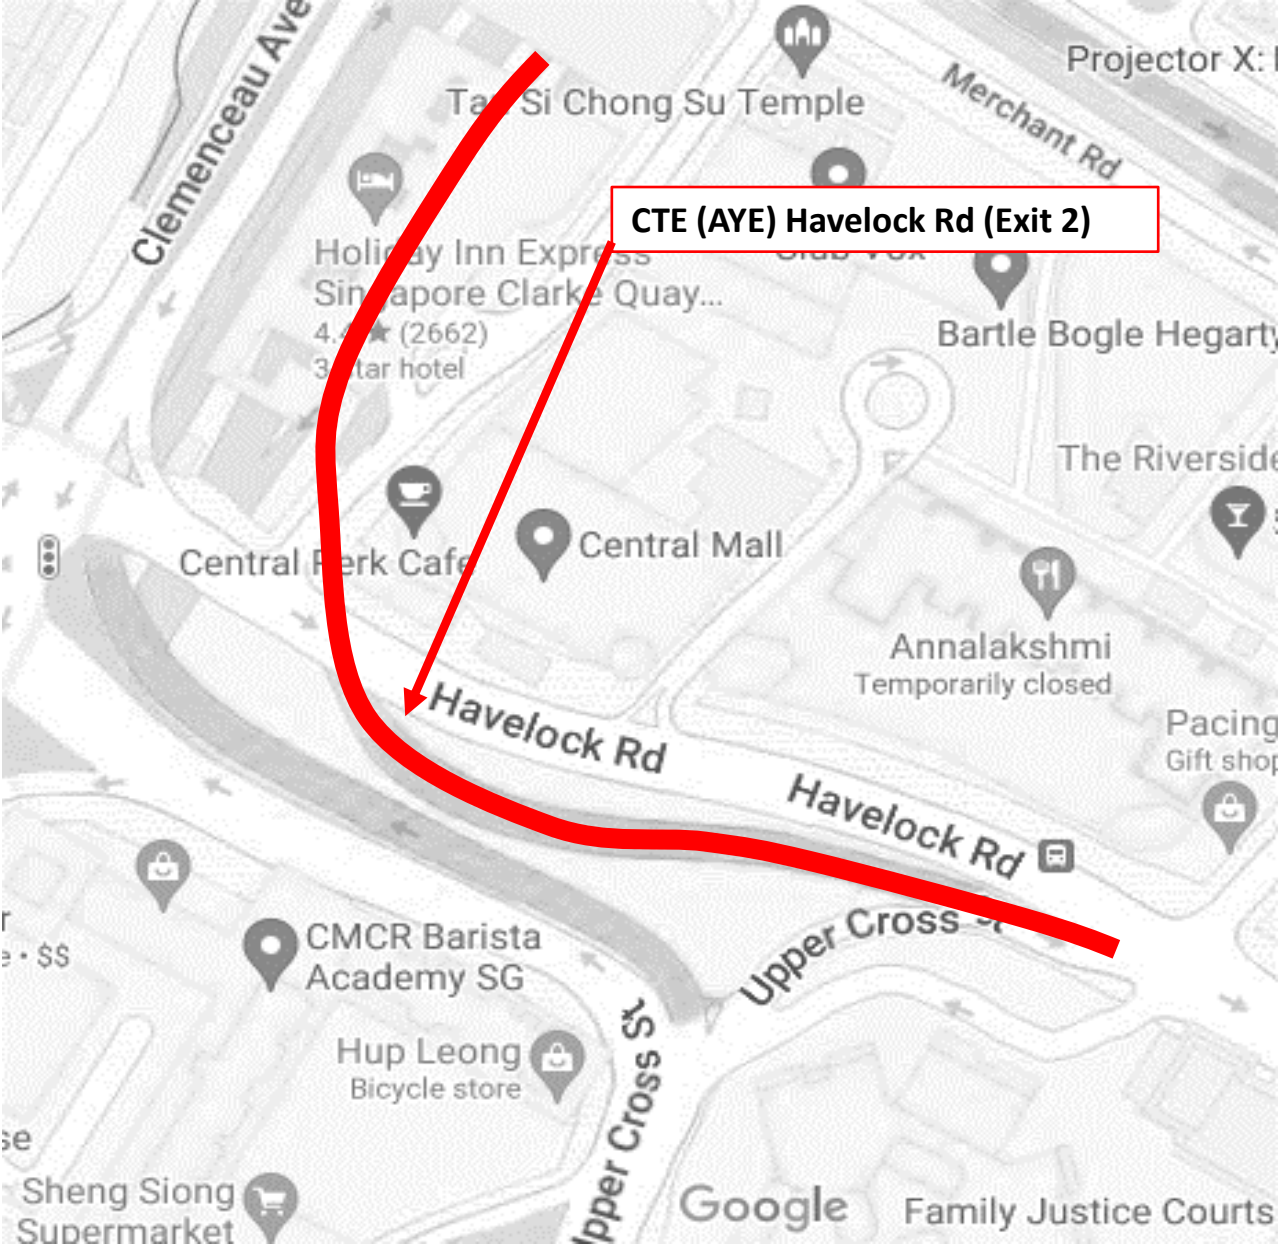

**3 February 2026, 10 February 2026 and 24 February 2026**

**12.00am to 06.00am**

**CTE (SLE) to Clemenceau Ave (Exit 2)**

**Legend**

	Route closed
---	--------------

**3 February 2026, 10 February 2026 and 24 February**  
**12.00am to 06.00am**

**Legend**

 Route closed

**4 February 2026, 11 February 2026 and 25 February 2026**

**12.00am to 06.00am**

**Legend**

 **Route closed**

**5 February 2026, 12 February 2026 and 25 February 2026**  
**12.00am to 06.00am**

**Legend**

 Route closed

**9 February 2026, 16 February 2026 and 23 February 2026**

**12.00am to 06.00am**

**Legend**

 **Route closed**