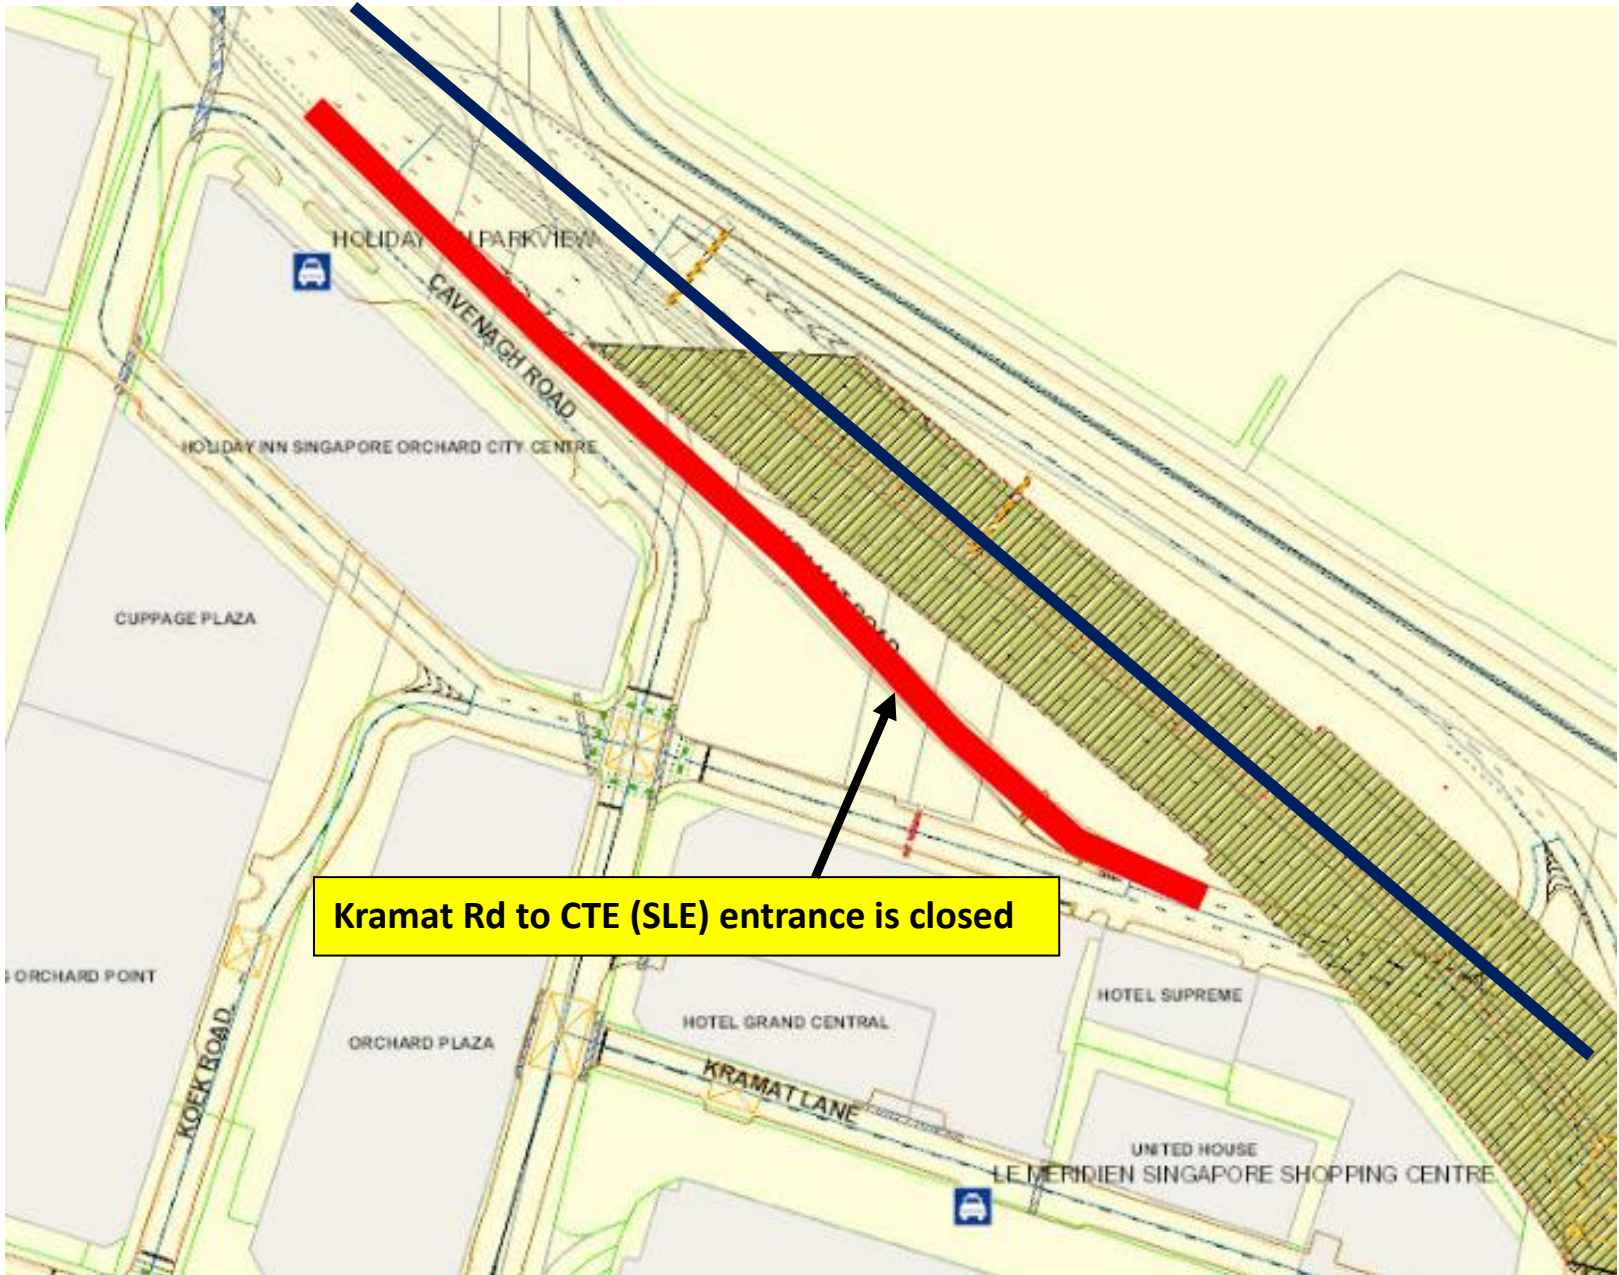

1 April 2024 to 5 April 2024  
12.00am to 05.00am

2 April 2024 to 4 April 2024

12.00am to 05.00am

Legend

-  Route closed
-  CTE
-  Tunnel

8 April 2024 to 9 April 2024

12.00am to 05.00am

**Legend**

-  Route closed
-  CTE
-  Tunnel

11 April 2024 to 12 April 2024, 16 April 2024, 18 April 2024 to 19 April 2024

12.00am to 05.00am

22 April 2024 to 24 April 2024

12.00am to 05.00am