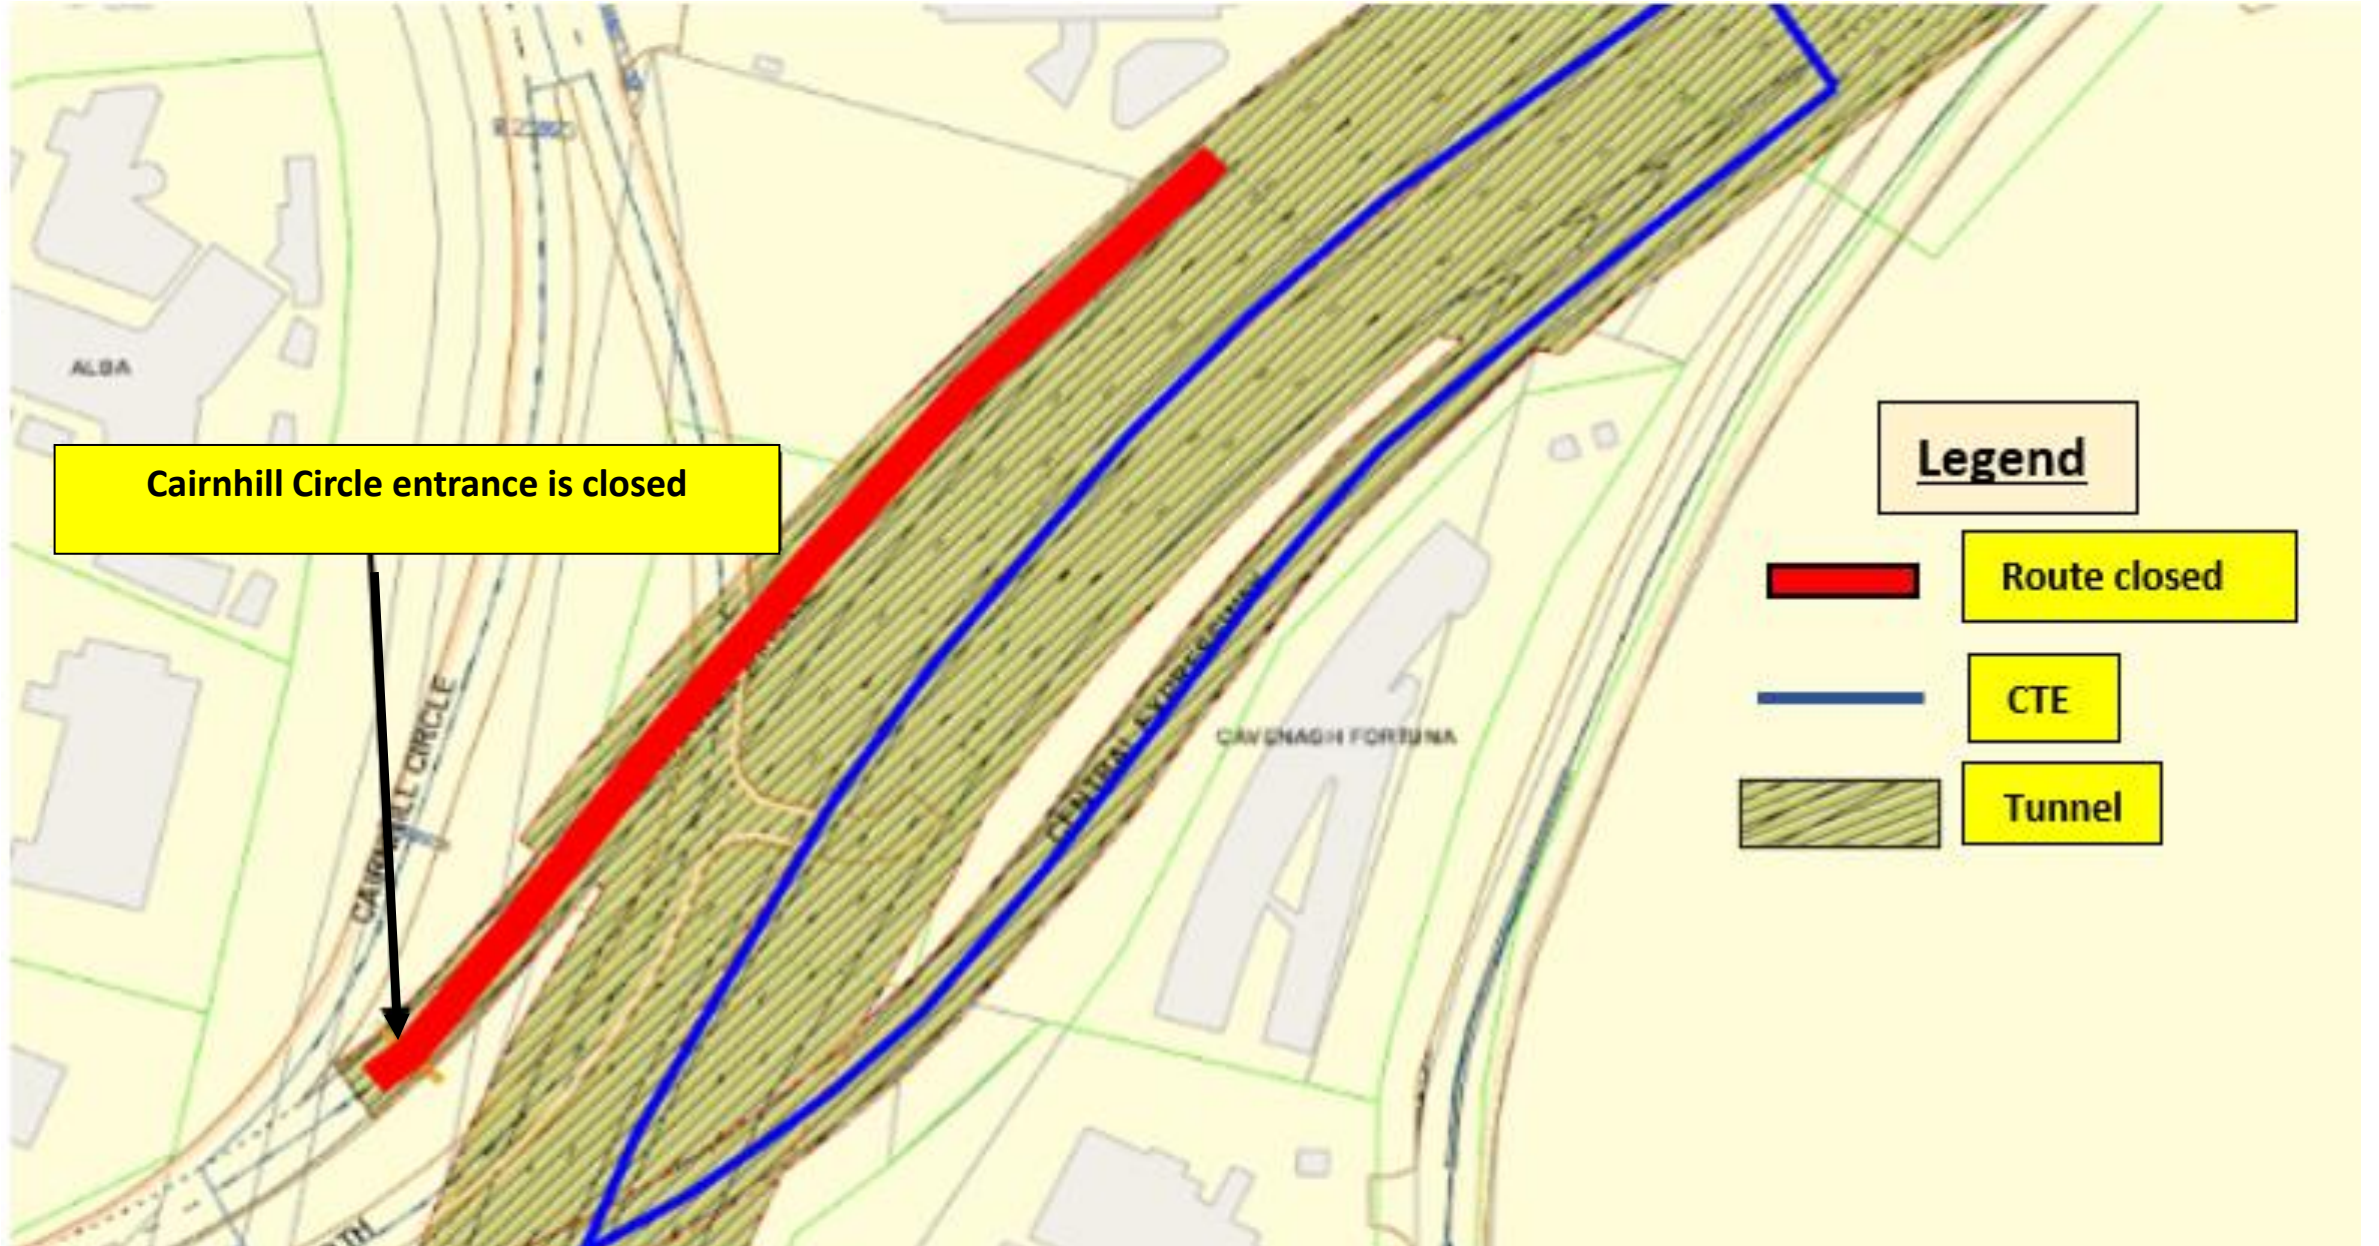

1 April 2024 to 5 April 2024  
12.00am to 05.00am

2 April 2024 to 4 April 2024

12.00am to 05.00am

Legend

-  Route closed
-  CTE
-  Tunnel

8 April 2024 to 9 April 2024

12.00am to 05.00am

**Legend**

-  Route closed
-  CTE
-  Tunnel

11 April 2024 to 12 April 2024, 16 April 2024, 18 April 2024 to 19 April 2024

12.00am to 05.00am

22 April 2024 to 24 April 2024

12.00am to 05.00am