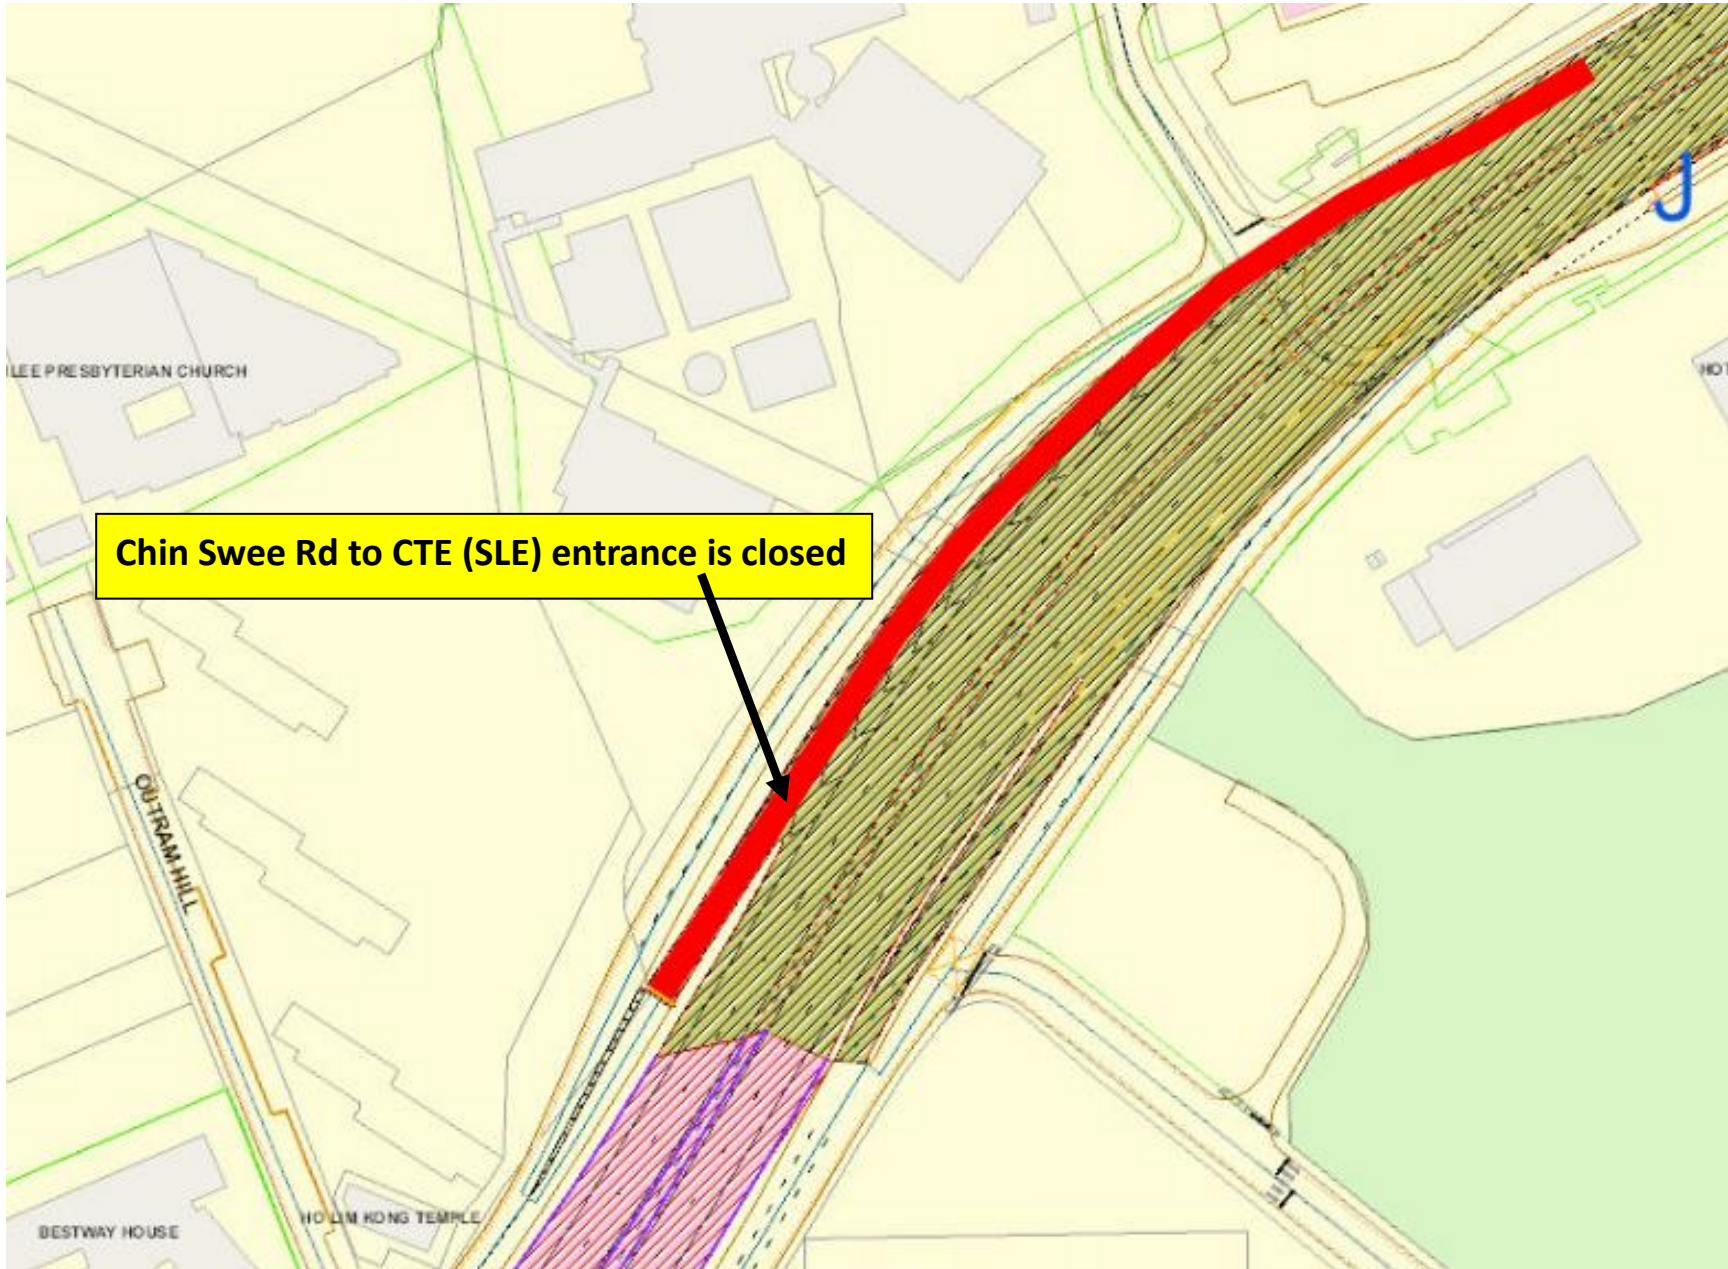

1 April 2024 to 5 April 2024  
12.00am to 05.00am

2 April 2024 to 4 April 2024

12.00am to 05.00am

Legend

-  Route closed
-  CTE
-  Tunnel

8 April 2024 to 9 April 2024

12.00am to 05.00am

**Legend**

-  Route closed
-  CTE
-  Tunnel

11 April 2024 to 12 April 2024, 16 April 2024, 18 April 2024 to 19 April 2024

12.00am to 05.00am

22 April 2024 to 24 April 2024

12.00am to 05.00am