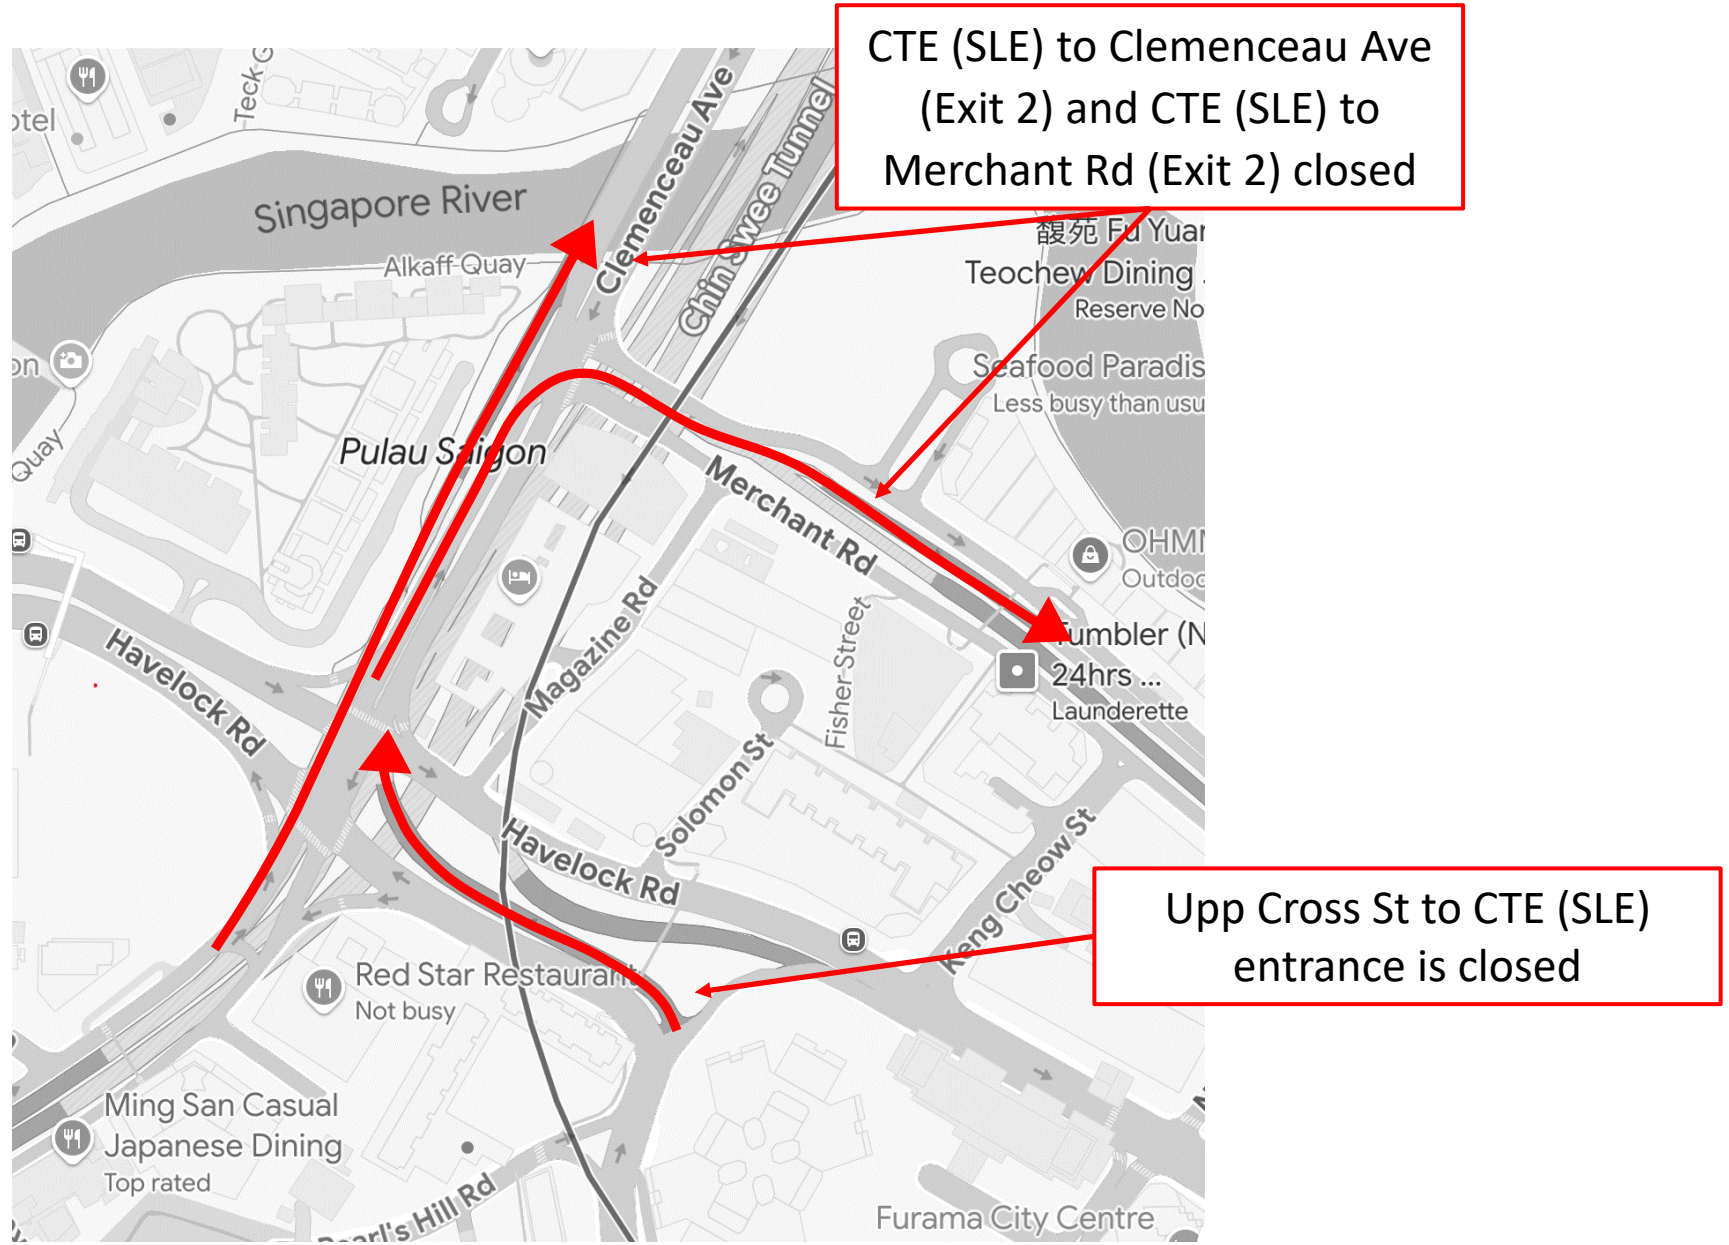

**27 March 2025**

**12.00am to 06.00am**

**27 March 2025**

**12.00am to 06.00am**

**27 March 2025**

**12.00am to 06.00am**

**Kramat Rd to CTE (SLE)  
entrance closed**

**27 March 2025**

**12.00am to 06.00am**

Cairnhill Circle to CTE (SLE)  
entrance closed

**20 March and 27 March 2025**

**12.00am to 06.00am**

CTE (AYE) to Cairnhill Circle  
(Exit 5) closed

**20 March and 27 March 2025**

**12.00am to 06.00am**

CTE (AYE) to Orchard Rd (Exit 4)  
closed

**20 March and 27 March 2025**

**12.00am to 06.00am**

Merchant Rd to CTE (AYE)  
entrance is closed

CTE (AYE) to Havelock Rd Exit  
is closed

**20 March and 27 March 2025**

**12.00am to 06.00am**

CTE (AYE) to Chin Swee Rd  
(Exit 1B) closed