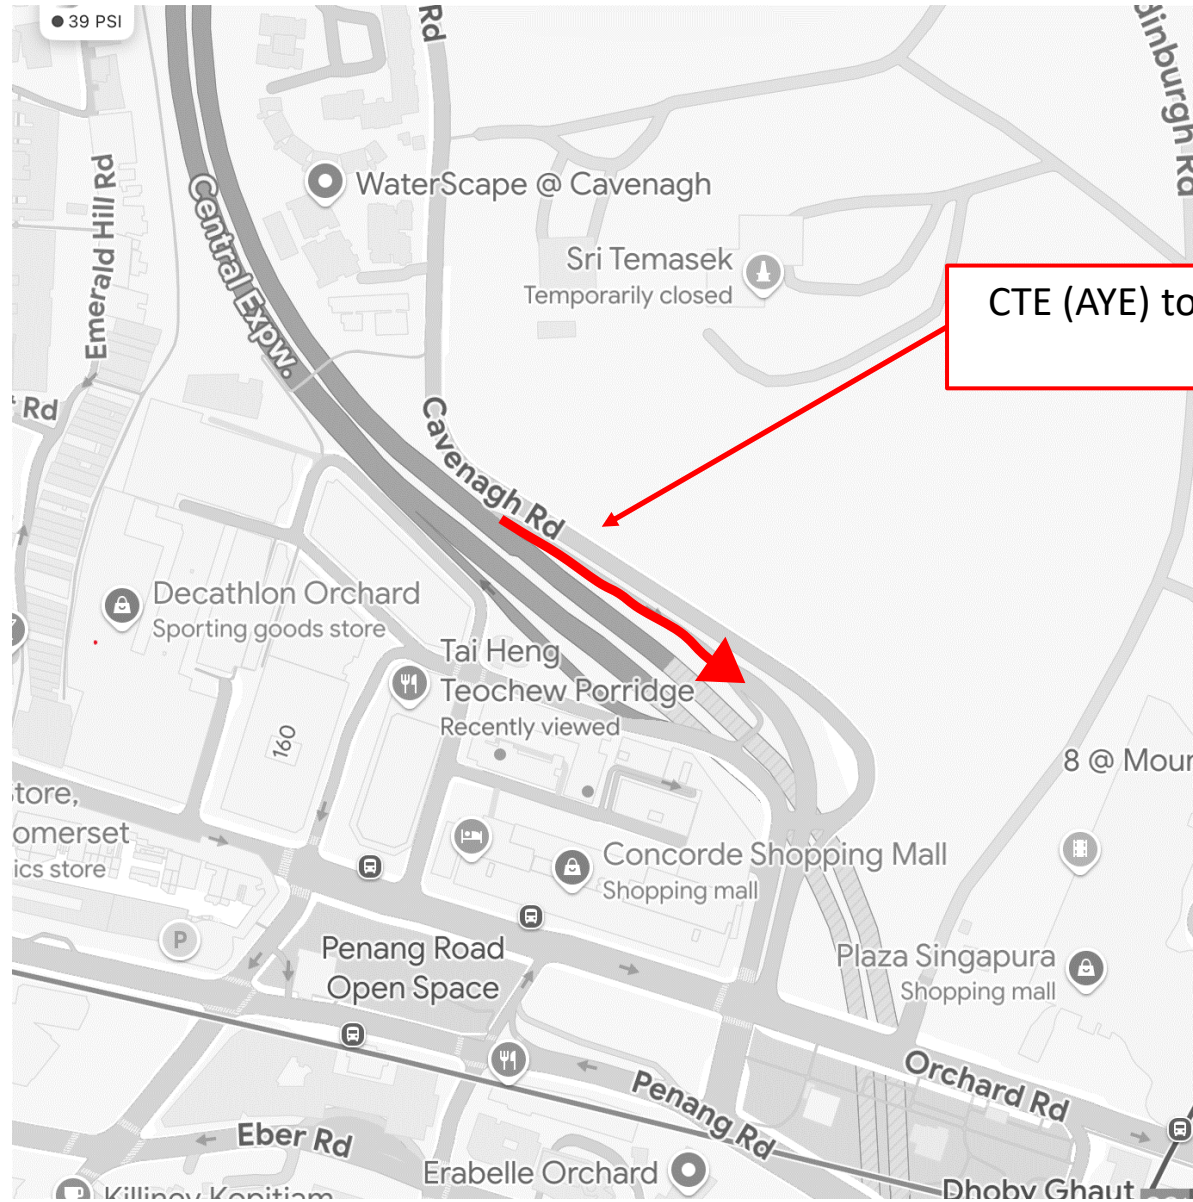

**27 March 2025**

**12.00am to 06.00am**

**27 March 2025**

**12.00am to 06.00am**

**27 March 2025**

**12.00am to 06.00am**

**Kramat Rd to CTE (SLE)  
entrance closed**

**27 March 2025**

**12.00am to 06.00am**

Cairnhill Circle to CTE (SLE)  
entrance closed

**20 March and 27 March 2025**

**12.00am to 06.00am**

CTE (AYE) to Cairnhill Circle  
(Exit 5) closed

**20 March and 27 March 2025**

**12.00am to 06.00am**

CTE (AYE) to Orchard Rd (Exit 4)  
closed

**20 March and 27 March 2025**

**12.00am to 06.00am**

Merchant Rd to CTE (AYE)  
entrance is closed

CTE (AYE) to Havelock Rd Exit  
is closed

**20 March and 27 March 2025**

**12.00am to 06.00am**

CTE (AYE) to Chin Swee Rd  
(Exit 1B) closed