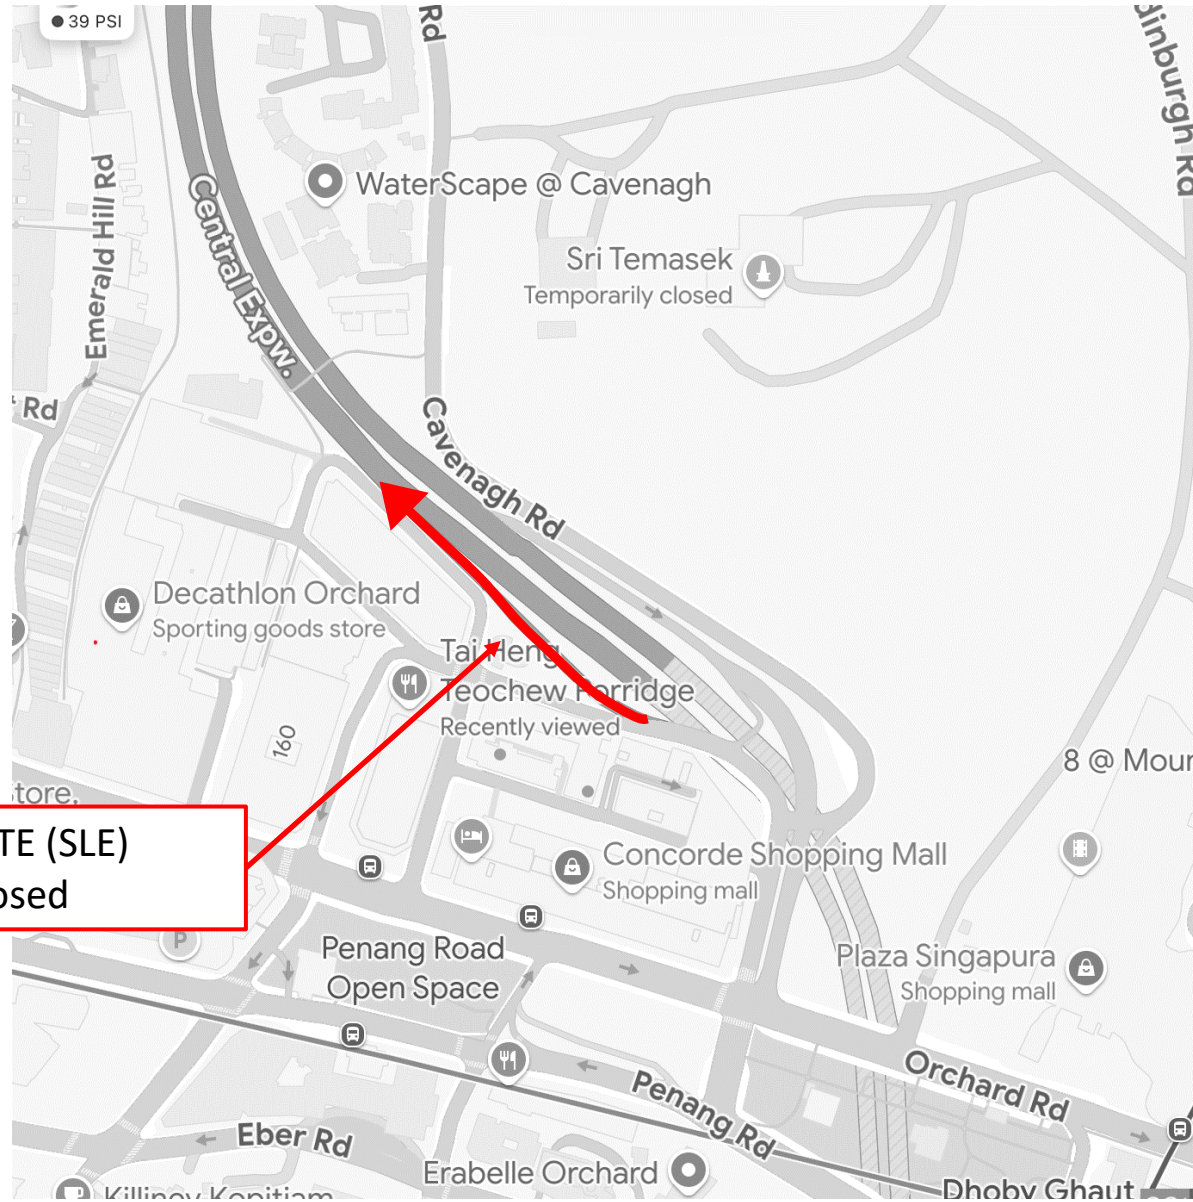

**27 March 2025**

**12.00am to 06.00am**

**27 March 2025**

**12.00am to 06.00am**

**27 March 2025**

**12.00am to 06.00am**

**Kramat Rd to CTE (SLE)  
entrance closed**

**27 March 2025**

**12.00am to 06.00am**

Cairnhill Circle to CTE (SLE)  
entrance closed

**20 March and 27 March 2025**

**12.00am to 06.00am**

CTE (AYE) to Cairnhill Circle  
(Exit 5) closed

**20 March and 27 March 2025**

**12.00am to 06.00am**

CTE (AYE) to Orchard Rd (Exit 4)  
closed

**20 March and 27 March 2025**

**12.00am to 06.00am**

Merchant Rd to CTE (AYE)  
entrance is closed

CTE (AYE) to Havelock Rd Exit  
is closed

**20 March and 27 March 2025**

**12.00am to 06.00am**

CTE (AYE) to Chin Swee Rd  
(Exit 1B) closed