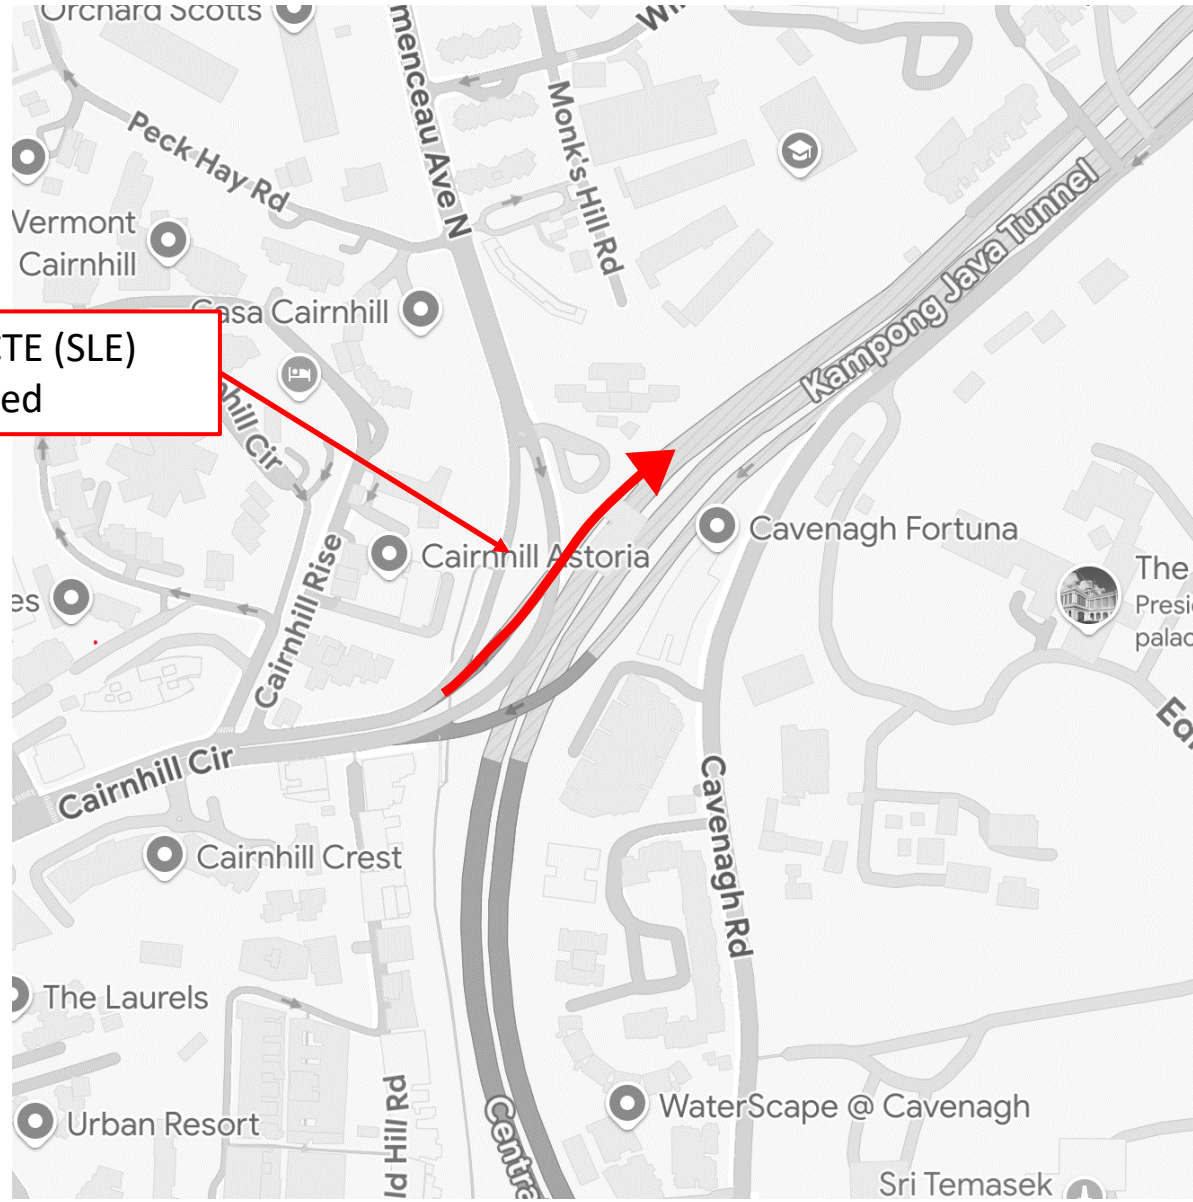

**27 March 2025**

**12.00am to 06.00am**

**27 March 2025**

**12.00am to 06.00am**

**27 March 2025**

**12.00am to 06.00am**

**Kramat Rd to CTE (SLE)  
entrance closed**

**27 March 2025**

**12.00am to 06.00am**

Cairnhill Circle to CTE (SLE)  
entrance closed

**20 March and 27 March 2025**

**12.00am to 06.00am**

CTE (AYE) to Cairnhill Circle  
(Exit 5) closed

**20 March and 27 March 2025**

**12.00am to 06.00am**

CTE (AYE) to Orchard Rd (Exit 4)  
closed

**20 March and 27 March 2025**

**12.00am to 06.00am**

Merchant Rd to CTE (AYE)  
entrance is closed

CTE (AYE) to Havelock Rd Exit  
is closed

**20 March and 27 March 2025**

**12.00am to 06.00am**

CTE (AYE) to Chin Swee Rd  
(Exit 1B) closed