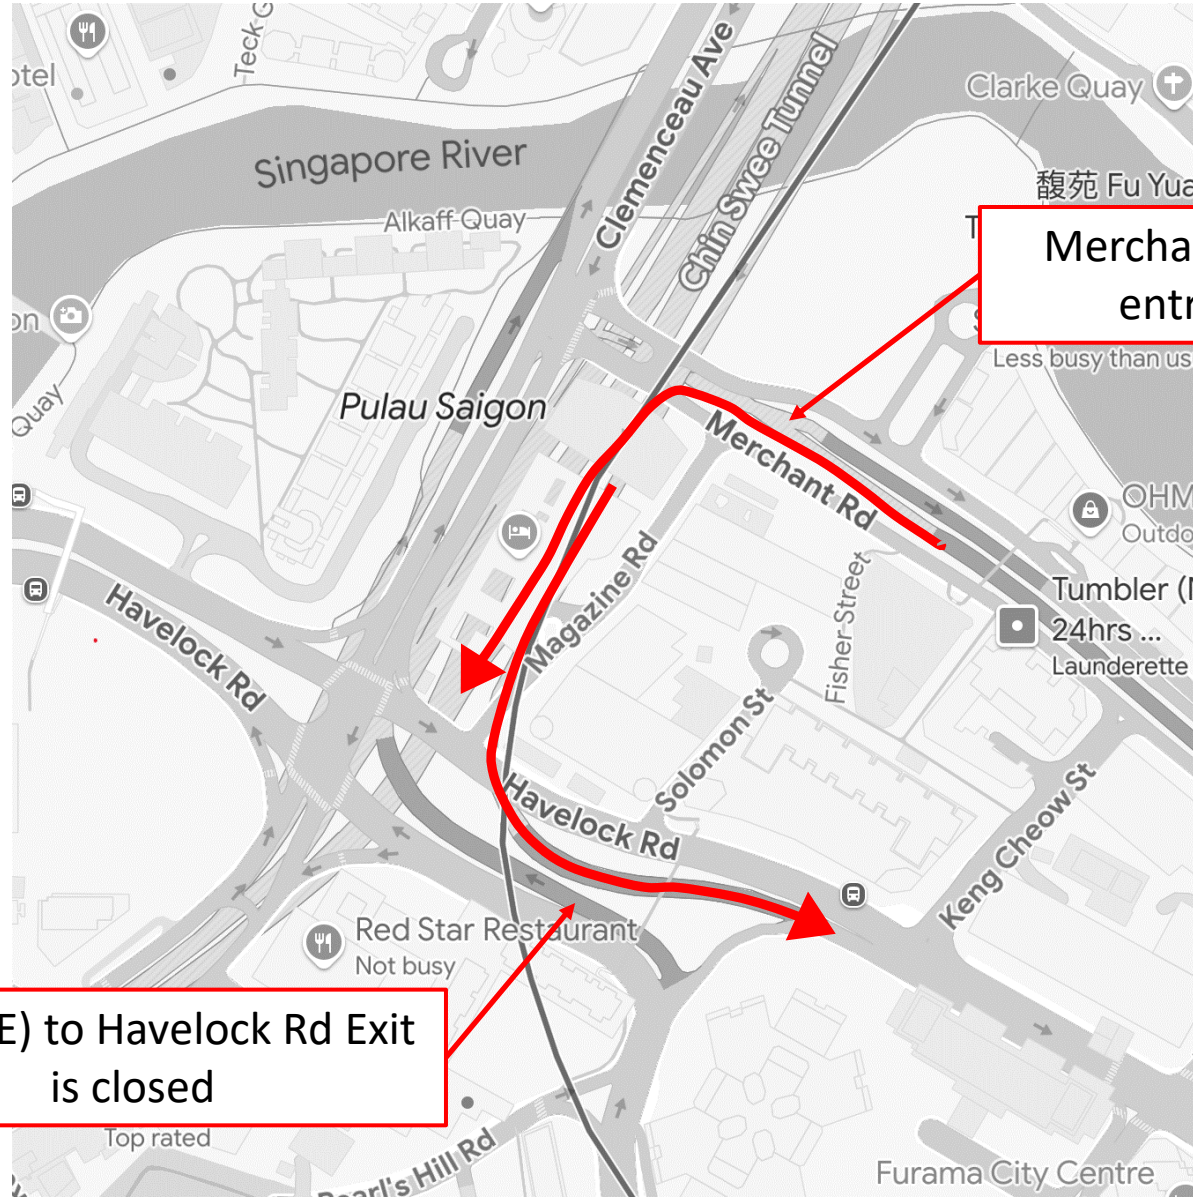

**27 March 2025**

**12.00am to 06.00am**

**27 March 2025**

**12.00am to 06.00am**

**27 March 2025**

**12.00am to 06.00am**

**Kramat Rd to CTE (SLE)  
entrance closed**

**27 March 2025**

**12.00am to 06.00am**

Cairnhill Circle to CTE (SLE)  
entrance closed

**20 March and 27 March 2025**

**12.00am to 06.00am**

CTE (AYE) to Cairnhill Circle  
(Exit 5) closed

**20 March and 27 March 2025**

**12.00am to 06.00am**

CTE (AYE) to Orchard Rd (Exit 4)  
closed

**20 March and 27 March 2025**

**12.00am to 06.00am**

Merchant Rd to CTE (AYE)  
entrance is closed

CTE (AYE) to Havelock Rd Exit  
is closed

**20 March and 27 March 2025**

**12.00am to 06.00am**

CTE (AYE) to Chin Swee Rd  
(Exit 1B) closed