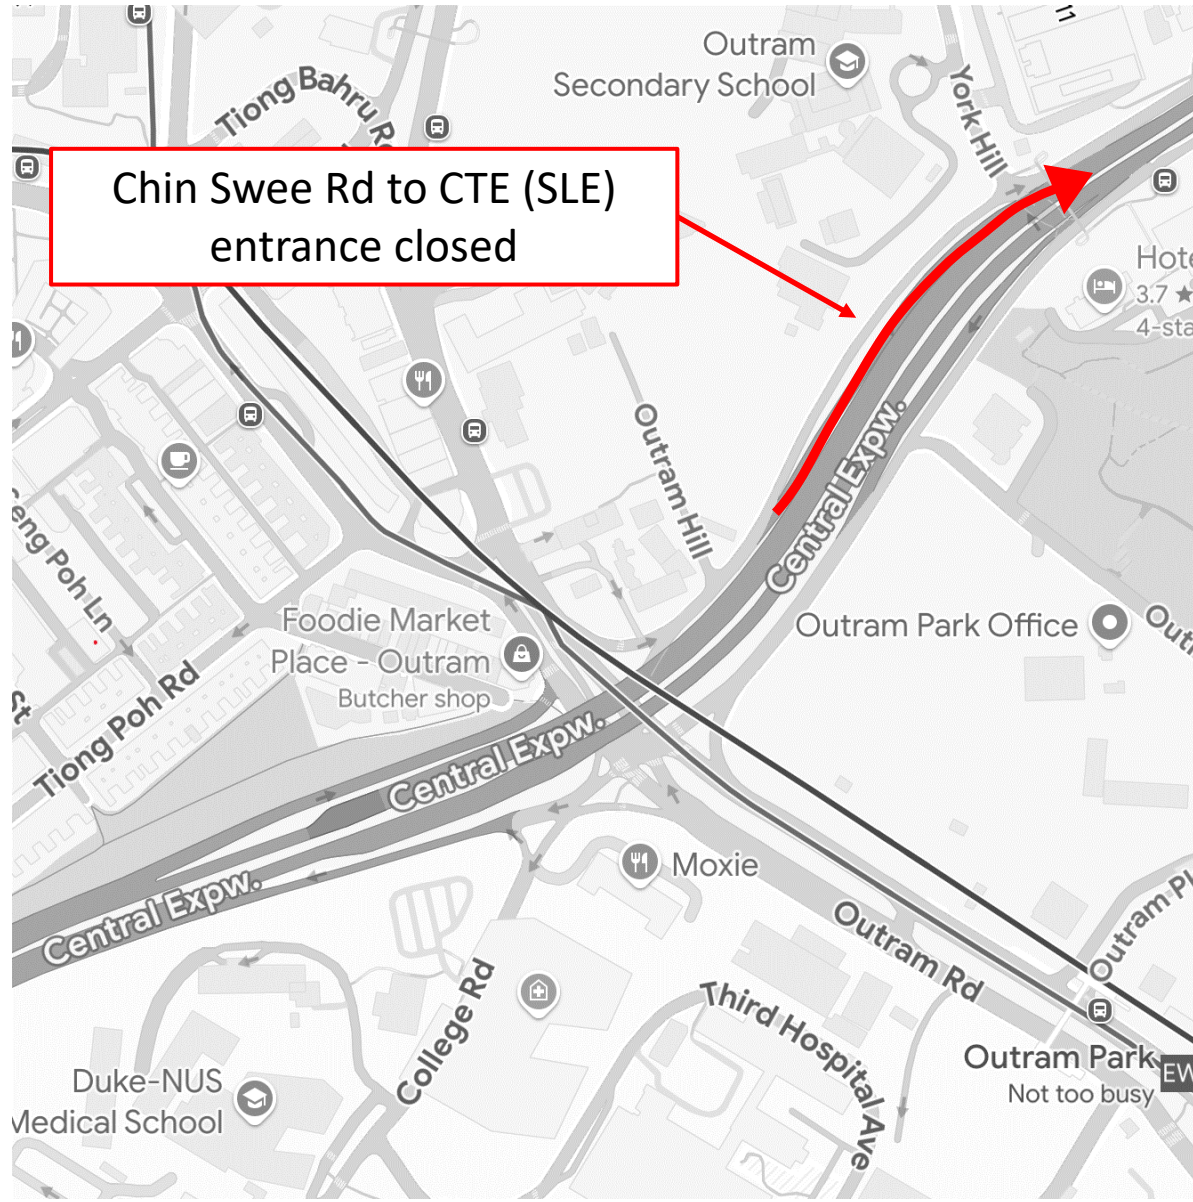

**27 March 2025**

**12.00am to 06.00am**

**27 March 2025**

**12.00am to 06.00am**

**27 March 2025**

**12.00am to 06.00am**

**Kramat Rd to CTE (SLE)  
entrance closed**

**27 March 2025**

**12.00am to 06.00am**

Cairnhill Circle to CTE (SLE)  
entrance closed

**20 March and 27 March 2025**

**12.00am to 06.00am**

CTE (AYE) to Cairnhill Circle  
(Exit 5) closed

**20 March and 27 March 2025**

**12.00am to 06.00am**

CTE (AYE) to Orchard Rd (Exit 4)  
closed

**20 March and 27 March 2025**

**12.00am to 06.00am**

Merchant Rd to CTE (AYE)  
entrance is closed

CTE (AYE) to Havelock Rd Exit  
is closed

**20 March and 27 March 2025**

**12.00am to 06.00am**

CTE (AYE) to Chin Swee Rd  
(Exit 1B) closed