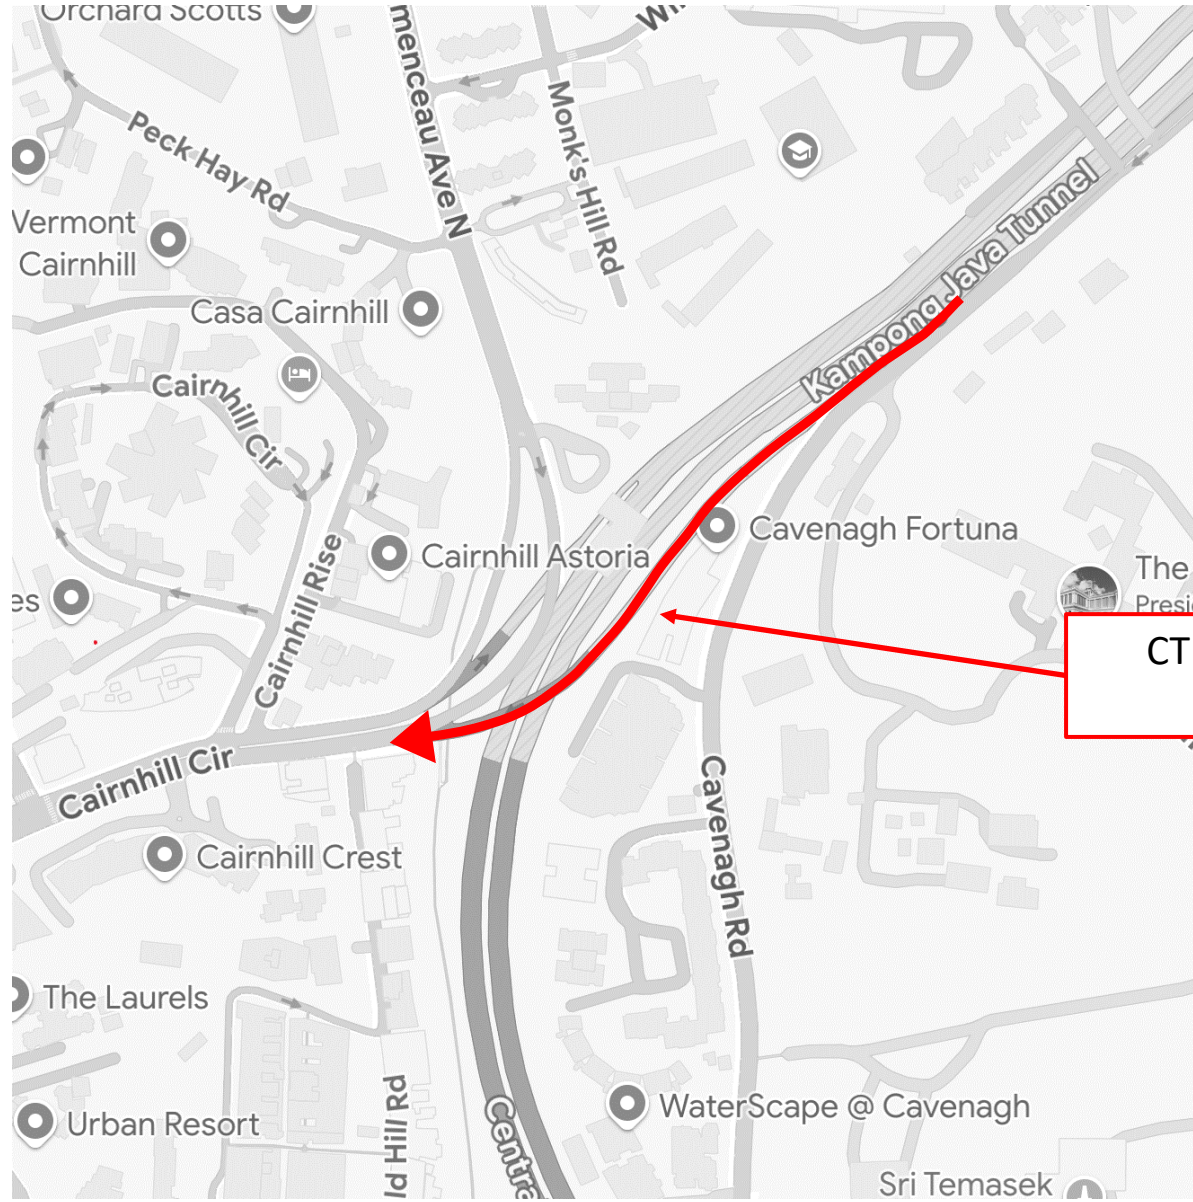

**27 March 2025**

**12.00am to 06.00am**

**27 March 2025**

**12.00am to 06.00am**

**27 March 2025**

**12.00am to 06.00am**

**Kramat Rd to CTE (SLE)  
entrance closed**

**27 March 2025**

**12.00am to 06.00am**

Cairnhill Circle to CTE (SLE)  
entrance closed

**20 March and 27 March 2025**

**12.00am to 06.00am**

CTE (AYE) to Cairnhill Circle  
(Exit 5) closed

**20 March and 27 March 2025**

**12.00am to 06.00am**

CTE (AYE) to Orchard Rd (Exit 4)  
closed

**20 March and 27 March 2025**

**12.00am to 06.00am**

Merchant Rd to CTE (AYE)  
entrance is closed

CTE (AYE) to Havelock Rd Exit  
is closed

**20 March and 27 March 2025**

**12.00am to 06.00am**

CTE (AYE) to Chin Swee Rd  
(Exit 1B) closed