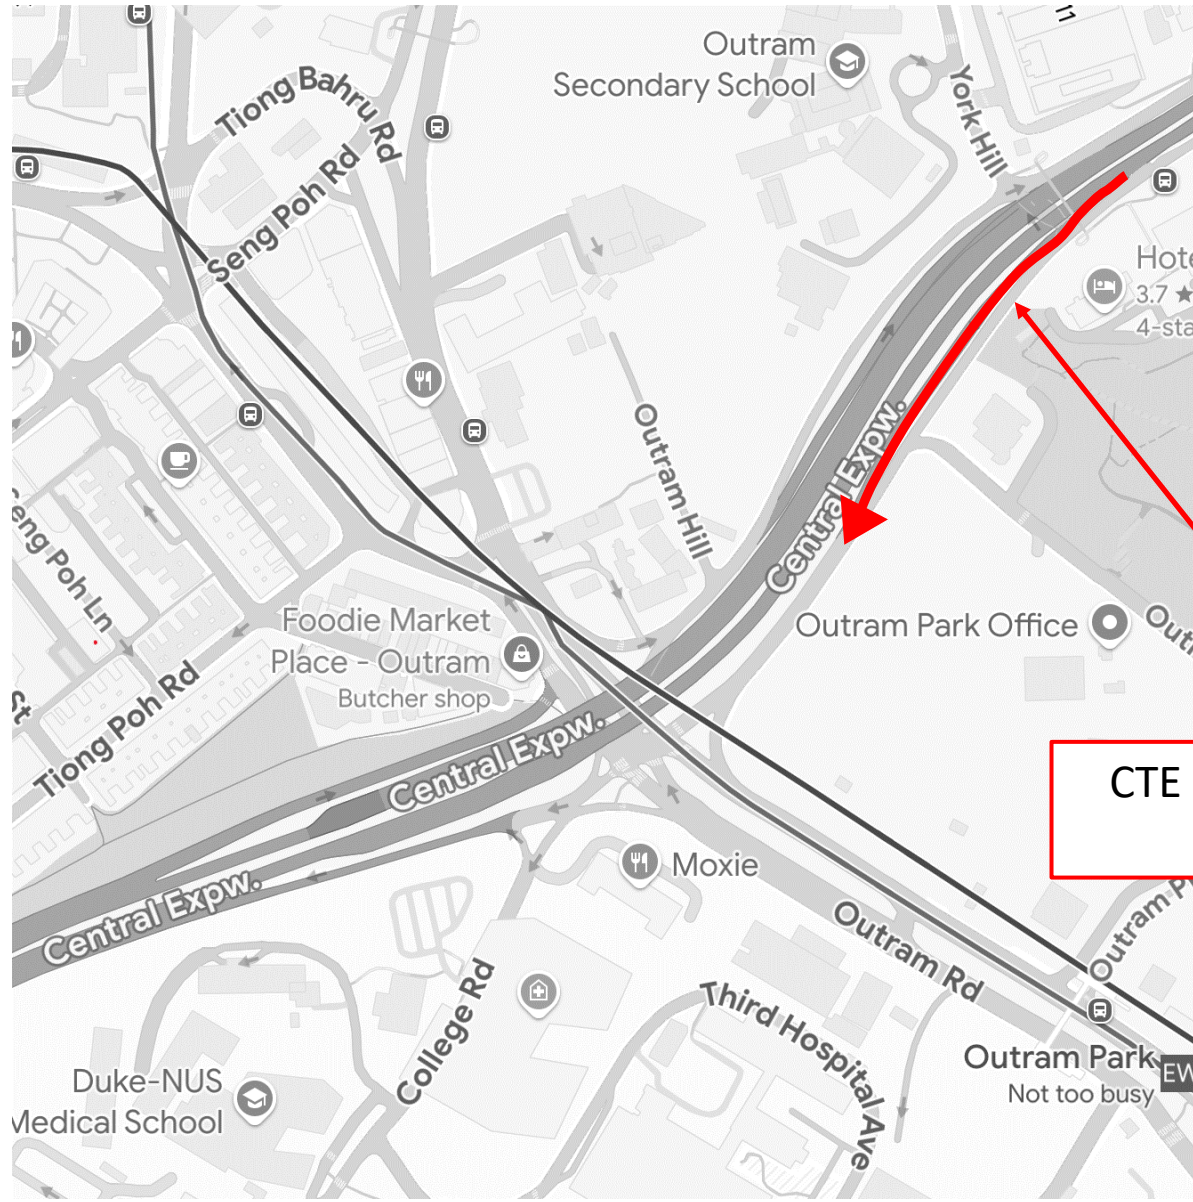

CTE (AYE) to Orchard Rd (Exit 4)  
closed

**20 March and 27 March 2025**

**12.00am to 06.00am**

Merchant Rd to CTE (AYE)  
entrance is closed

CTE (AYE) to Havelock Rd Exit  
is closed

**20 March and 27 March 2025**

**12.00am to 06.00am**

CTE (AYE) to Chin Swee Rd  
(Exit 1B) closed