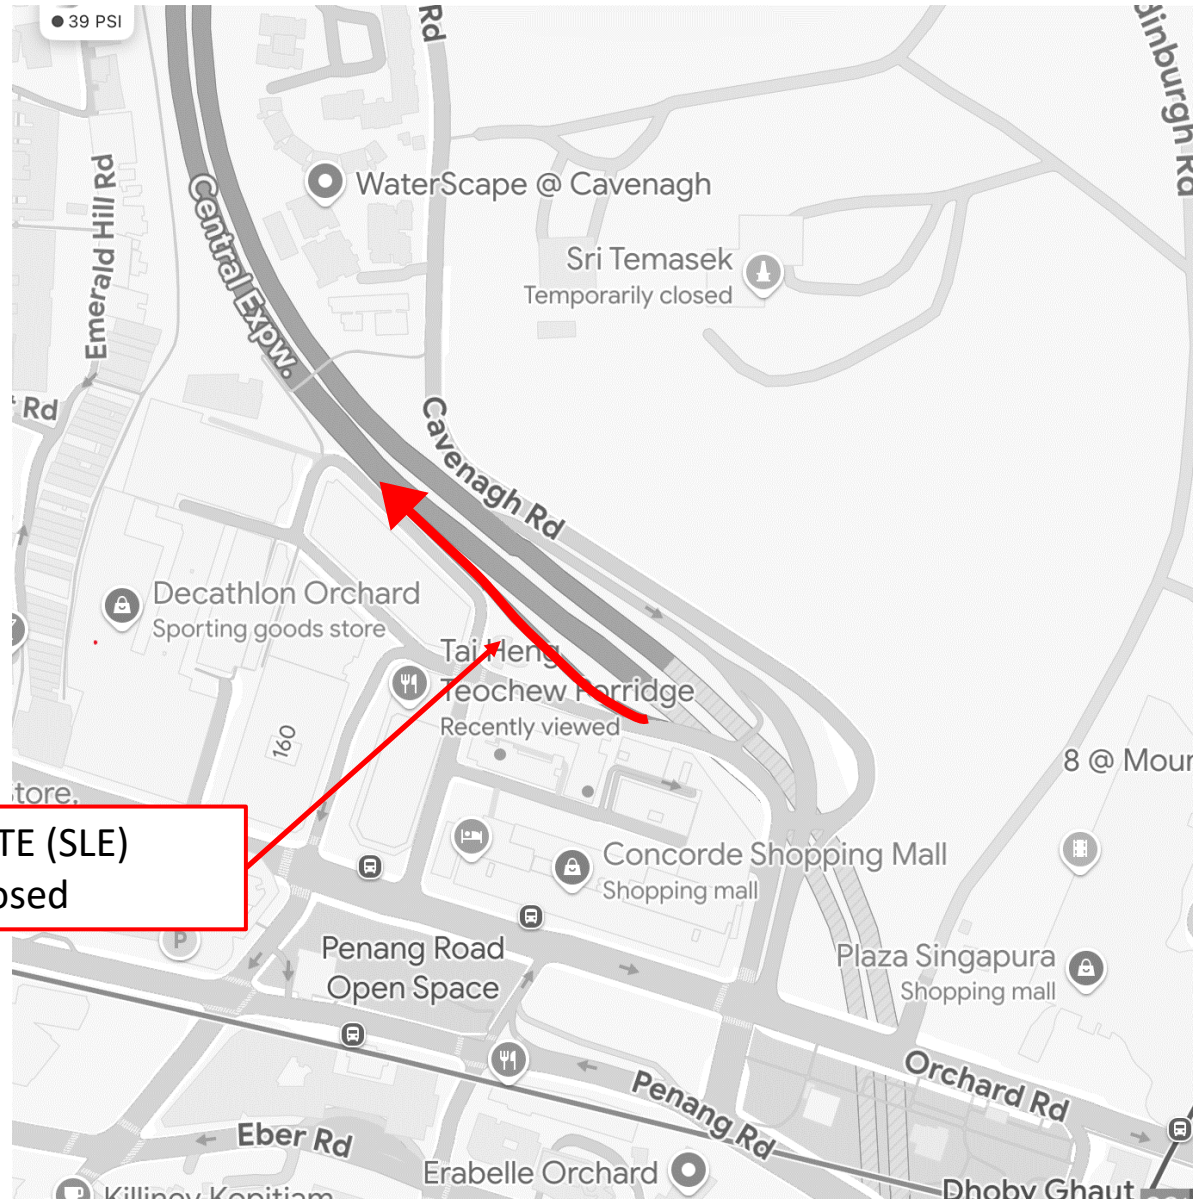

Kramat Rd to CTE (SLE)
entrance closed

7 February 2025, 20 February 2025 and 27 February 2025

12.00am to 06.00am

Cairnhill Circle to CTE (SLE)
entrance closed

13 February and 24 February 2025

12.00am to 06.00am

CTE (AYE) to Cairnhill Circle
(Exit 5) closed

13 February and 24 February 2025

12.00am to 06.00am

CTE (AYE) to Orchard Rd (Exit 4)
closed

13 February and 24 February 2025

12.00am to 06.00am

Merchant Rd to CTE (AYE)
entrance is closed

CTE (AYE) to Havelock Rd Exit
is closed

13 February and 24 February 2025

12.00am to 06.00am

CTE (AYE) to Chin Swee Rd
(Exit 1B) closed