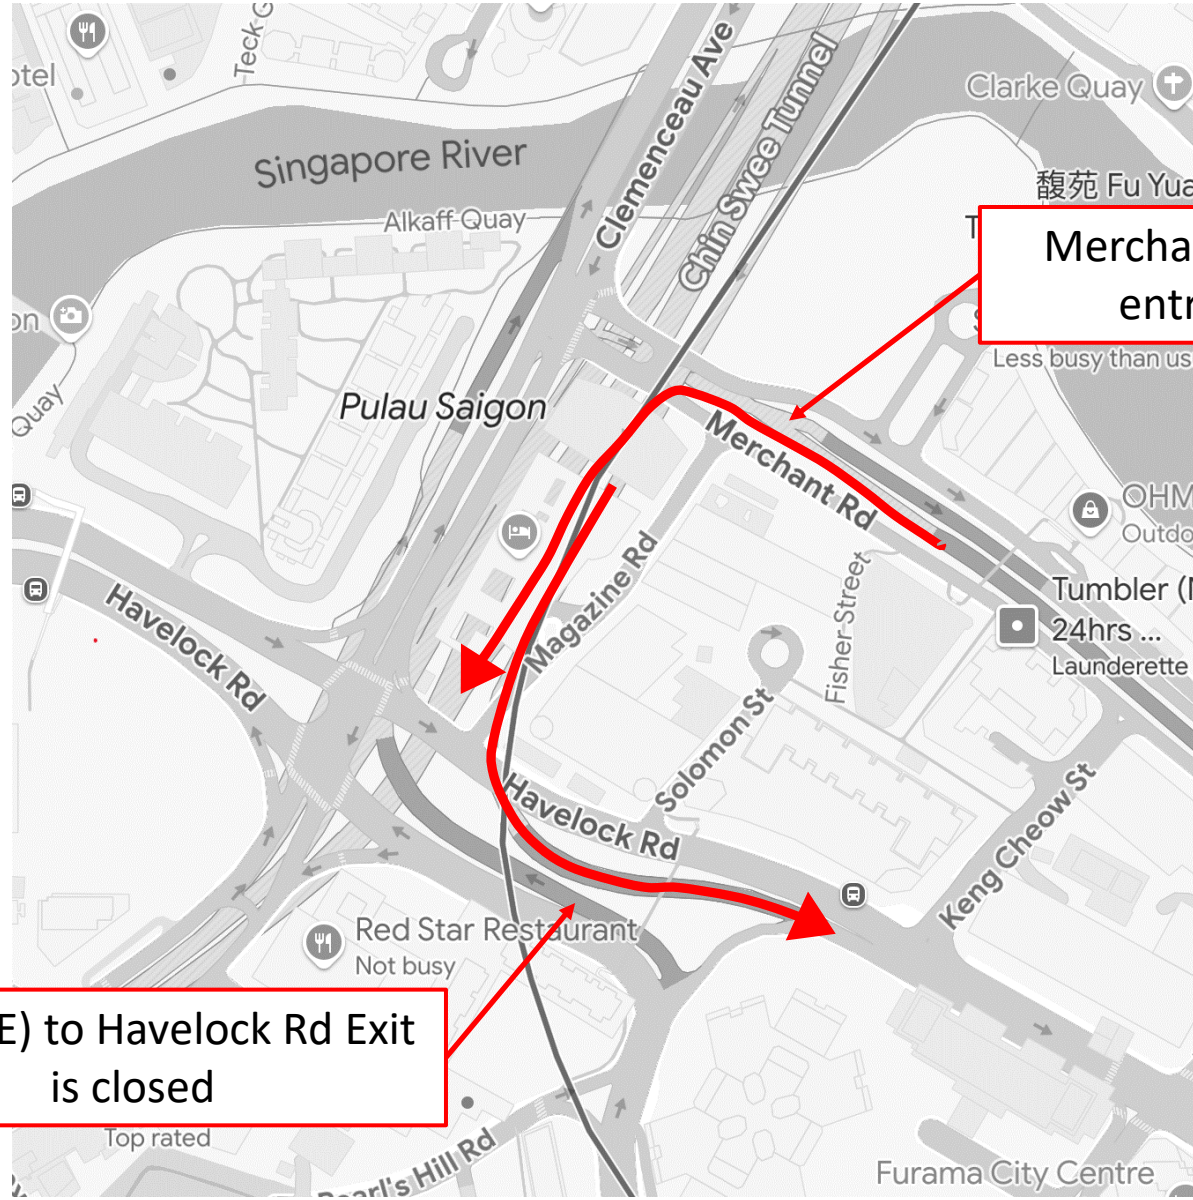

Kramat Rd to CTE (SLE)
entrance closed

7 February 2025, 20 February 2025 and 27 February 2025

12.00am to 06.00am

Cairnhill Circle to CTE (SLE)
entrance closed

13 February and 24 February 2025

12.00am to 06.00am

CTE (AYE) to Cairnhill Circle
(Exit 5) closed

13 February and 24 February 2025

12.00am to 06.00am

CTE (AYE) to Orchard Rd (Exit 4)
closed

13 February and 24 February 2025

12.00am to 06.00am

Merchant Rd to CTE (AYE)
entrance is closed

CTE (AYE) to Havelock Rd Exit
is closed

13 February and 24 February 2025

12.00am to 06.00am

CTE (AYE) to Chin Swee Rd
(Exit 1B) closed