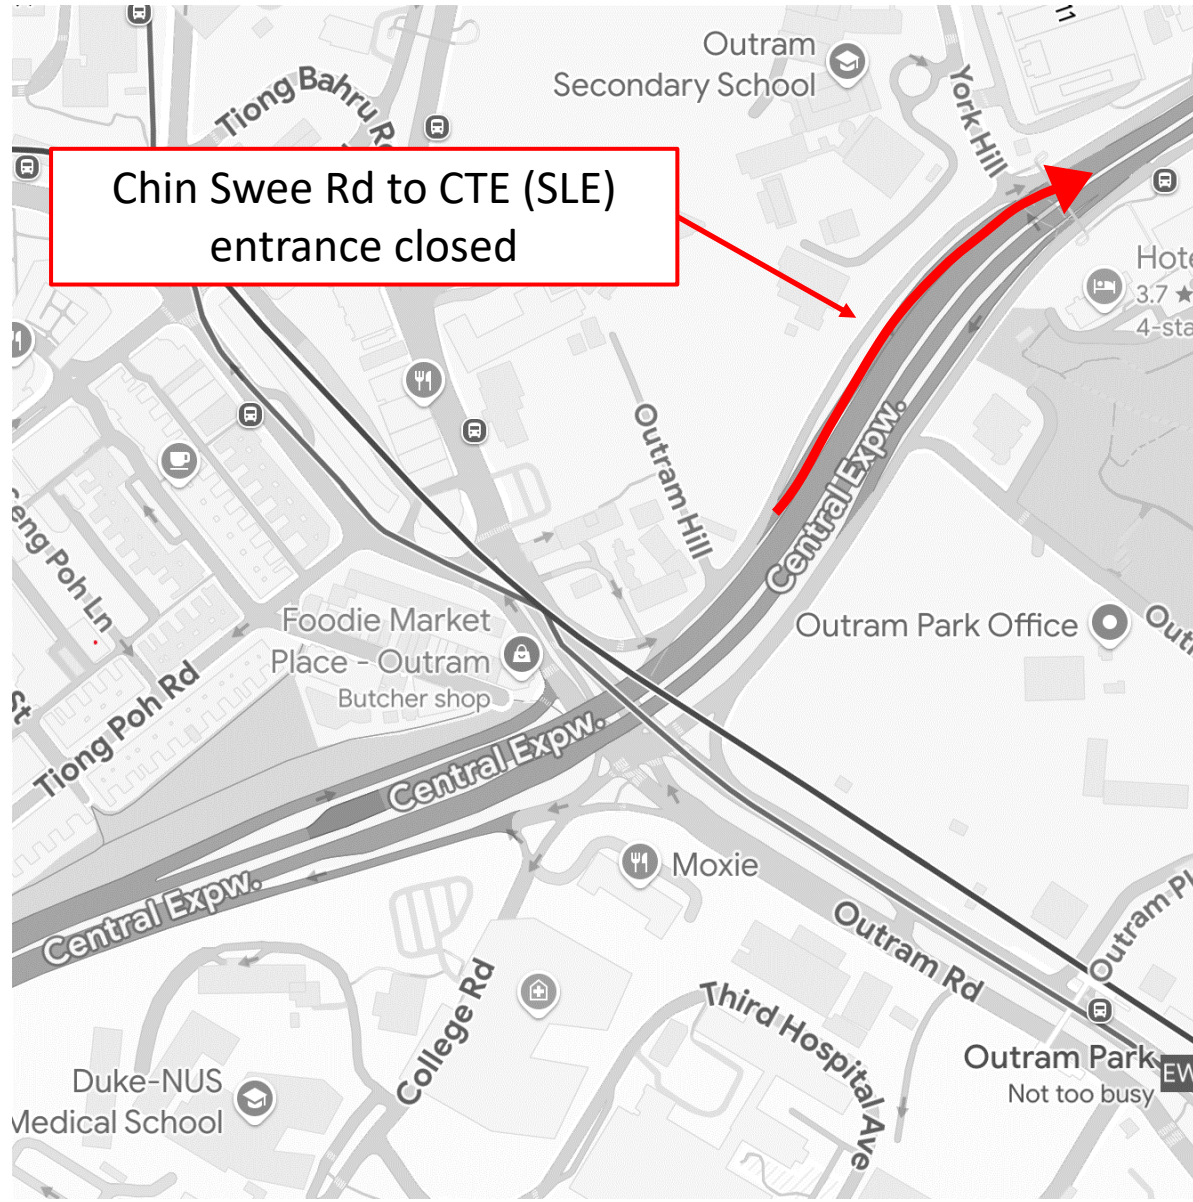

7 February 2025, 20 February 2025 and 27 February 2025

12.00am to 06.00am

7 February 2025, 20 February 2025 and 27 February 2025

12.00am to 06.00am

7 February 2025, 20 February 2025 and 27 February 2025

12.00am to 06.00am

Kramat Rd to CTE (SLE)
entrance closed

7 February 2025, 20 February 2025 and 27 February 2025

12.00am to 06.00am

Cairnhill Circle to CTE (SLE)
entrance closed

13 February and 24 February 2025

12.00am to 06.00am

CTE (AYE) to Cairnhill Circle
(Exit 5) closed

13 February and 24 February 2025

12.00am to 06.00am

CTE (AYE) to Orchard Rd (Exit 4)
closed

13 February and 24 February 2025

12.00am to 06.00am

Merchant Rd to CTE (AYE)
entrance is closed

CTE (AYE) to Havelock Rd Exit
is closed

13 February and 24 February 2025

12.00am to 06.00am

CTE (AYE) to Chin Swee Rd
(Exit 1B) closed