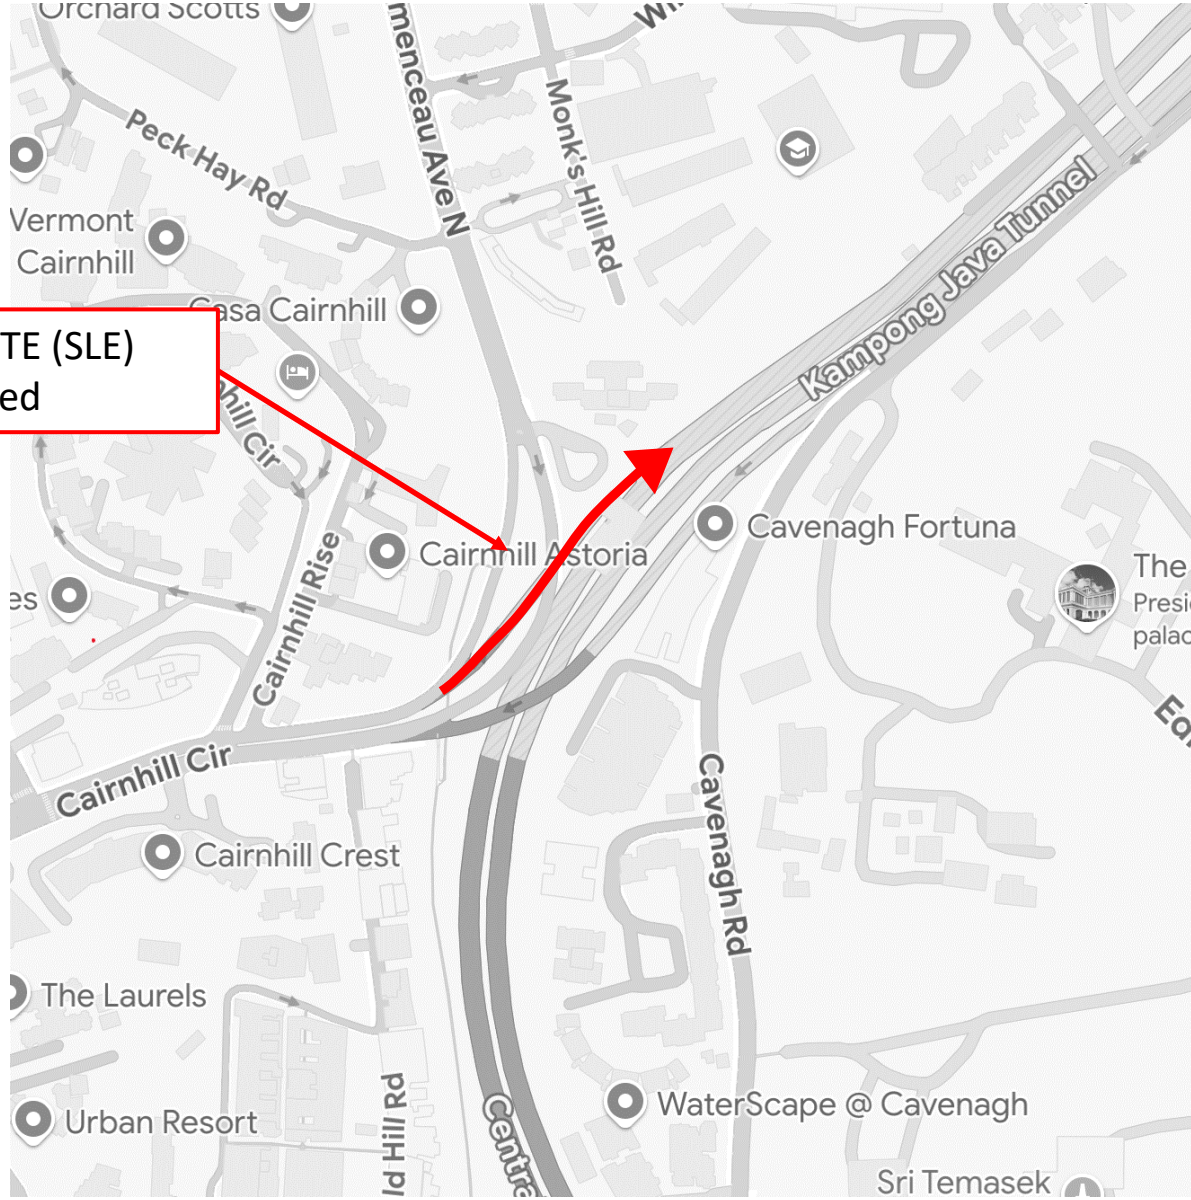

7 February 2025, 20 February 2025 and 27 February 2025

12.00am to 06.00am

7 February 2025, 20 February 2025 and 27 February 2025

12.00am to 06.00am

7 February 2025, 20 February 2025 and 27 February 2025

12.00am to 06.00am

Kramat Rd to CTE (SLE)
entrance closed

7 February 2025, 20 February 2025 and 27 February 2025

12.00am to 06.00am

Cairnhill Circle to CTE (SLE)
entrance closed

13 February and 24 February 2025

12.00am to 06.00am

CTE (AYE) to Cairnhill Circle
(Exit 5) closed

13 February and 24 February 2025

12.00am to 06.00am

CTE (AYE) to Orchard Rd (Exit 4)
closed

13 February and 24 February 2025

12.00am to 06.00am

Merchant Rd to CTE (AYE)
entrance is closed

CTE (AYE) to Havelock Rd Exit
is closed

13 February and 24 February 2025

12.00am to 06.00am

CTE (AYE) to Chin Swee Rd
(Exit 1B) closed