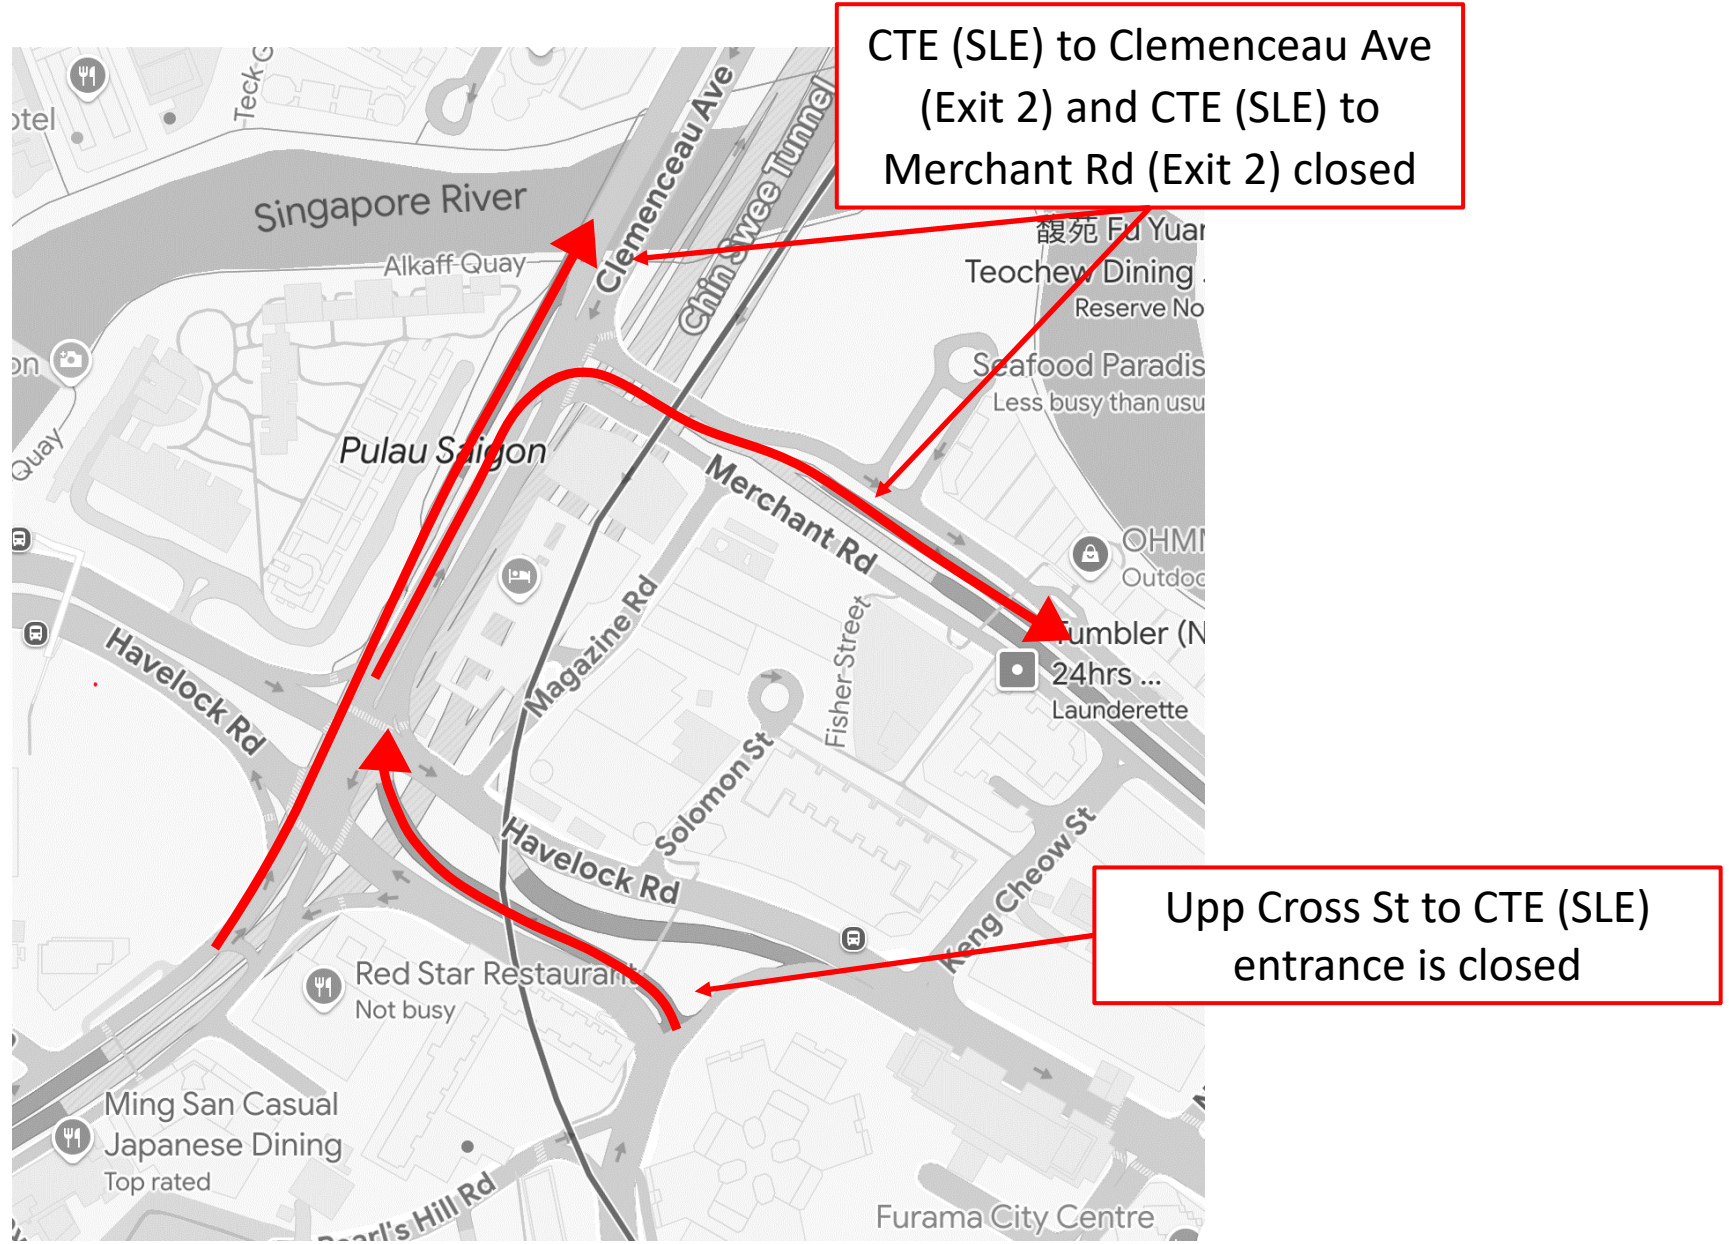

7 February 2025, 20 February 2025 and 27 February 2025

12.00am to 06.00am

7 February 2025, 20 February 2025 and 27 February 2025

12.00am to 06.00am

7 February 2025, 20 February 2025 and 27 February 2025

12.00am to 06.00am

Kramat Rd to CTE (SLE)
entrance closed

7 February 2025, 20 February 2025 and 27 February 2025

12.00am to 06.00am

Cairnhill Circle to CTE (SLE)
entrance closed

13 February and 24 February 2025

12.00am to 06.00am

CTE (AYE) to Cairnhill Circle
(Exit 5) closed

13 February and 24 February 2025

12.00am to 06.00am

CTE (AYE) to Orchard Rd (Exit 4)
closed

13 February and 24 February 2025

12.00am to 06.00am

Merchant Rd to CTE (AYE)
entrance is closed

CTE (AYE) to Havelock Rd Exit
is closed

13 February and 24 February 2025

12.00am to 06.00am

CTE (AYE) to Chin Swee Rd
(Exit 1B) closed