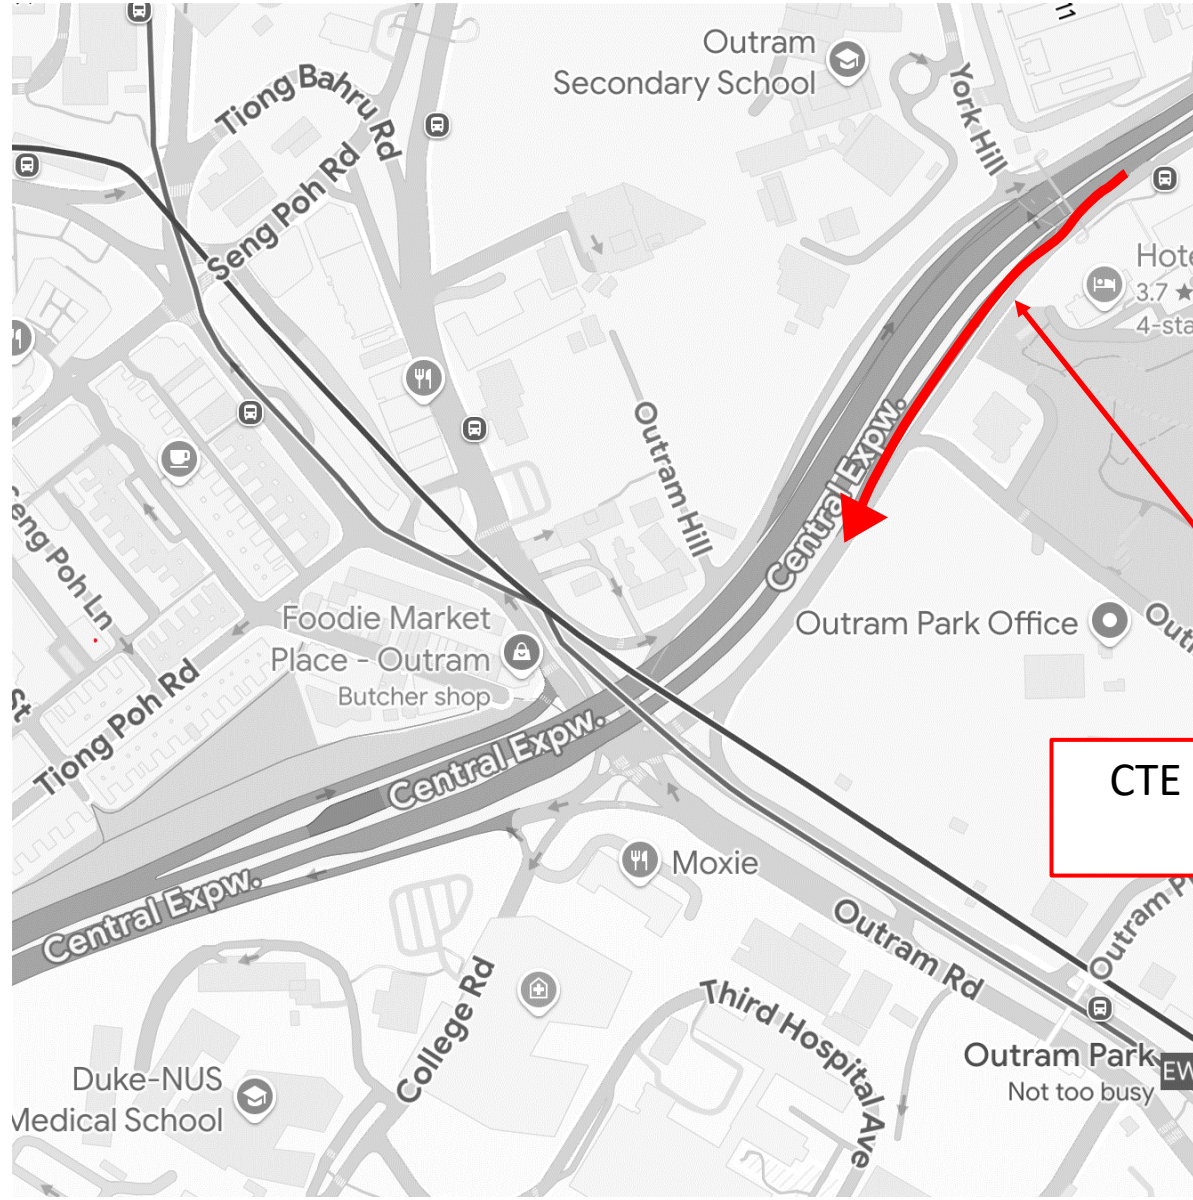

Kramat Rd to CTE (SLE)
entrance closed

7 February 2025, 20 February 2025 and 27 February 2025

12.00am to 06.00am

Cairnhill Circle to CTE (SLE)
entrance closed

13 February and 24 February 2025

12.00am to 06.00am

CTE (AYE) to Cairnhill Circle
(Exit 5) closed

13 February and 24 February 2025

12.00am to 06.00am

CTE (AYE) to Orchard Rd (Exit 4)
closed

13 February and 24 February 2025

12.00am to 06.00am

Merchant Rd to CTE (AYE)
entrance is closed

CTE (AYE) to Havelock Rd Exit
is closed

13 February and 24 February 2025

12.00am to 06.00am

CTE (AYE) to Chin Swee Rd
(Exit 1B) closed