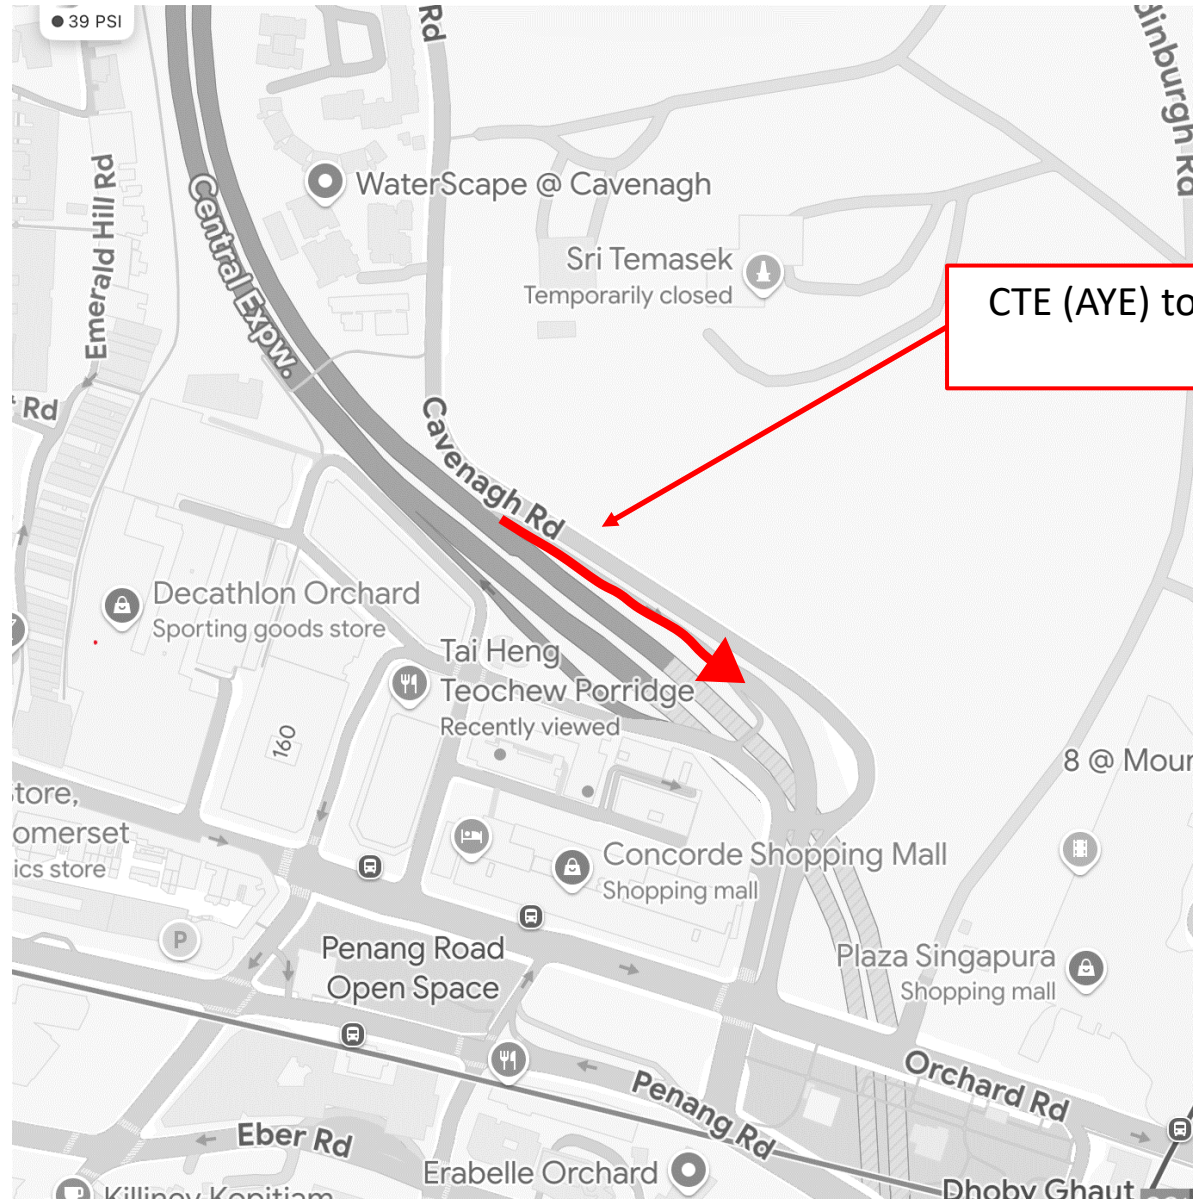

Kramat Rd to CTE (SLE)
entrance closed

7 February 2025, 20 February 2025 and 27 February 2025

12.00am to 06.00am

Cairnhill Circle to CTE (SLE)
entrance closed

13 February and 24 February 2025

12.00am to 06.00am

CTE (AYE) to Cairnhill Circle
(Exit 5) closed

13 February and 24 February 2025

12.00am to 06.00am

CTE (AYE) to Orchard Rd (Exit 4)
closed

13 February and 24 February 2025

12.00am to 06.00am

Merchant Rd to CTE (AYE)
entrance is closed

CTE (AYE) to Havelock Rd Exit
is closed

13 February and 24 February 2025

12.00am to 06.00am

CTE (AYE) to Chin Swee Rd
(Exit 1B) closed