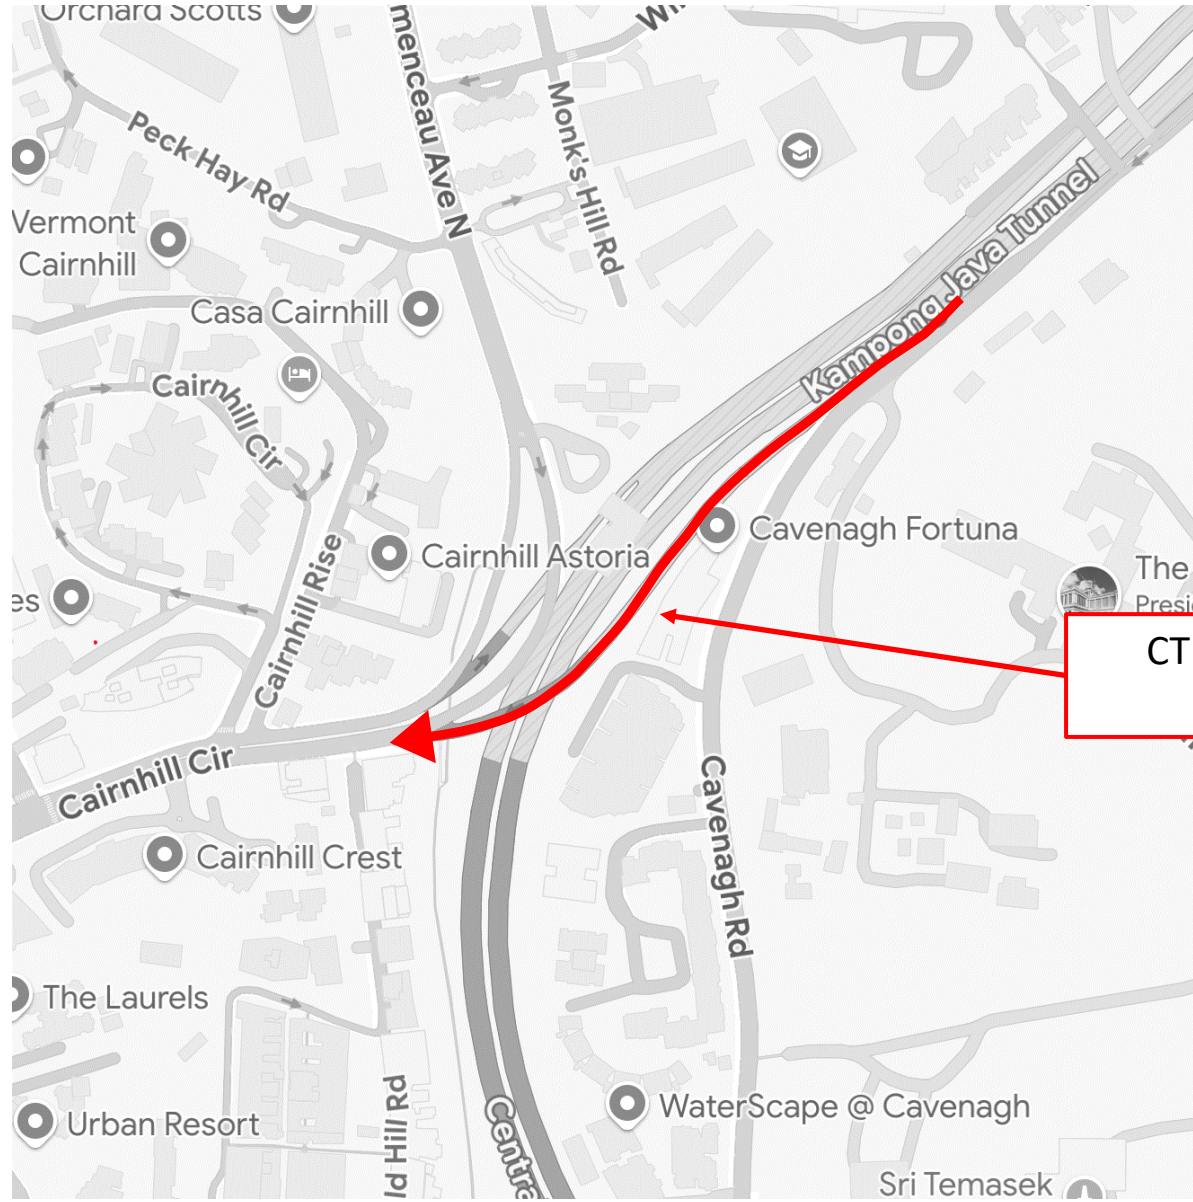

Kramat Rd to CTE (SLE)
entrance closed

7 February 2025, 20 February 2025 and 27 February 2025

12.00am to 06.00am

Cairnhill Circle to CTE (SLE)
entrance closed

13 February and 24 February 2025

12.00am to 06.00am

CTE (AYE) to Cairnhill Circle
(Exit 5) closed

13 February and 24 February 2025

12.00am to 06.00am

CTE (AYE) to Orchard Rd (Exit 4)
closed

13 February and 24 February 2025

12.00am to 06.00am

Merchant Rd to CTE (AYE)
entrance is closed

CTE (AYE) to Havelock Rd Exit
is closed

13 February and 24 February 2025

12.00am to 06.00am

CTE (AYE) to Chin Swee Rd
(Exit 1B) closed