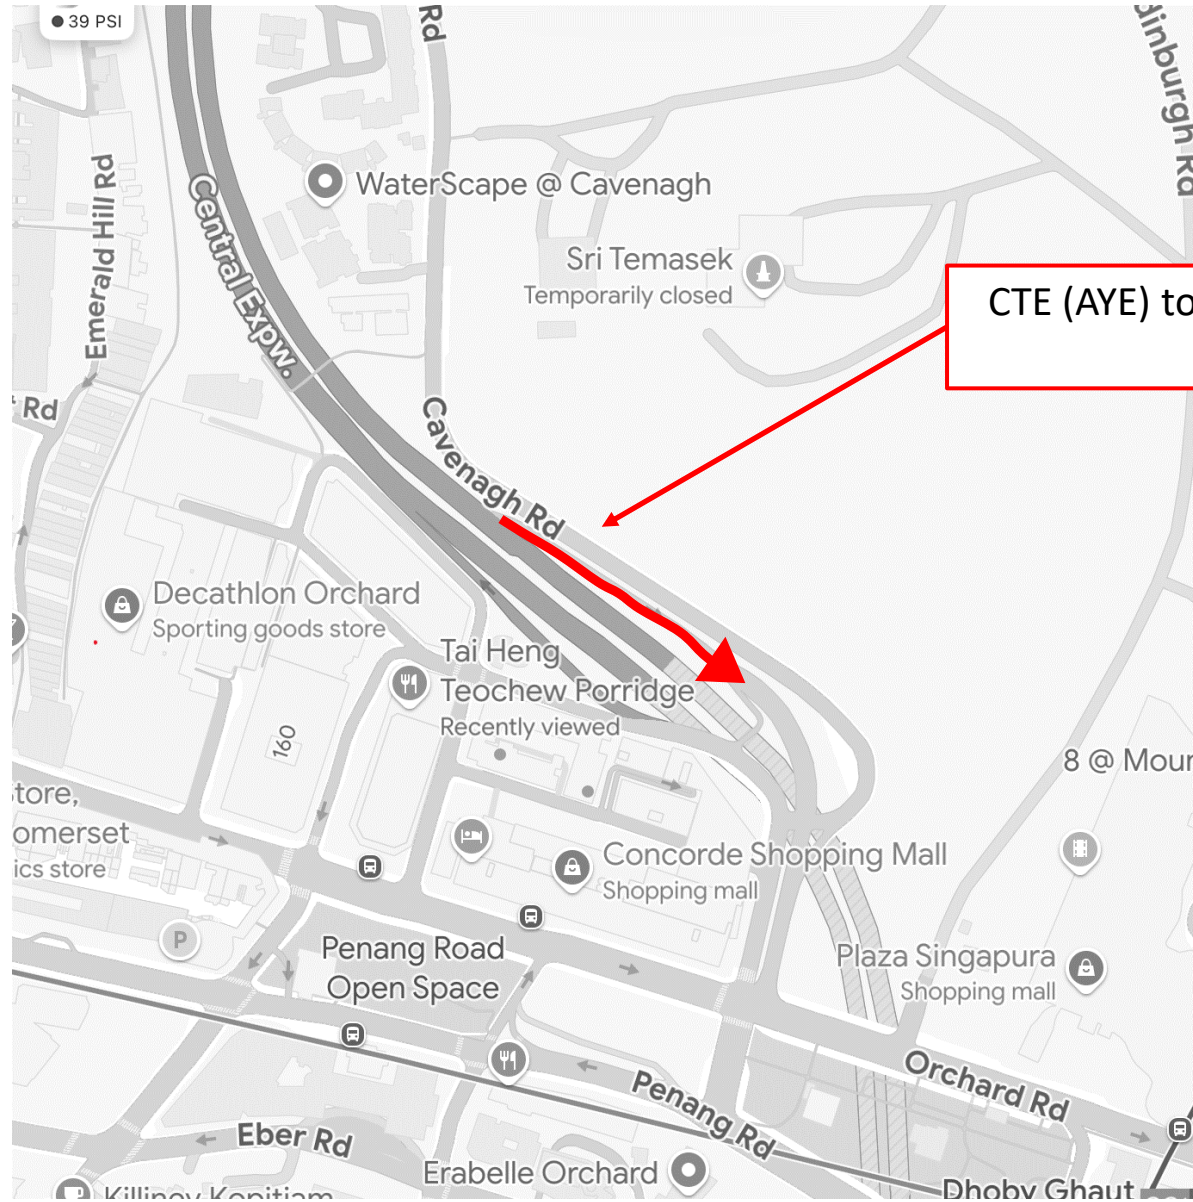

24 April 2025 and 20 May 2025

12.00am to 06.00am

24 April 2025 and 20 May 2025

12.00am to 06.00am

24 April 2025 and 20 May 2025

12.00am to 06.00am

**Kramat Rd to CTE (SLE)
entrance closed**

24 April 2025 and 20 May 2025

12.00am to 06.00am

Cairnhill Circle to CTE (SLE)
entrance closed

6 May 2025

12.00am to 06.00am

CTE (AYE) to Cairnhill Circle
(Exit 5) closed

6 May 2025

12.00am to 06.00am

CTE (AYE) to Orchard Rd (Exit 4)
closed

6 May 2025

12.00am to 06.00am

Merchant Rd to CTE (AYE)
entrance closed

CTE (AYE) to Havelock Rd
(Exit 2) closed

6 May 2025

12.00am to 06.00am

CTE (AYE) to Chin Swee Rd
(Exit 1B) closed