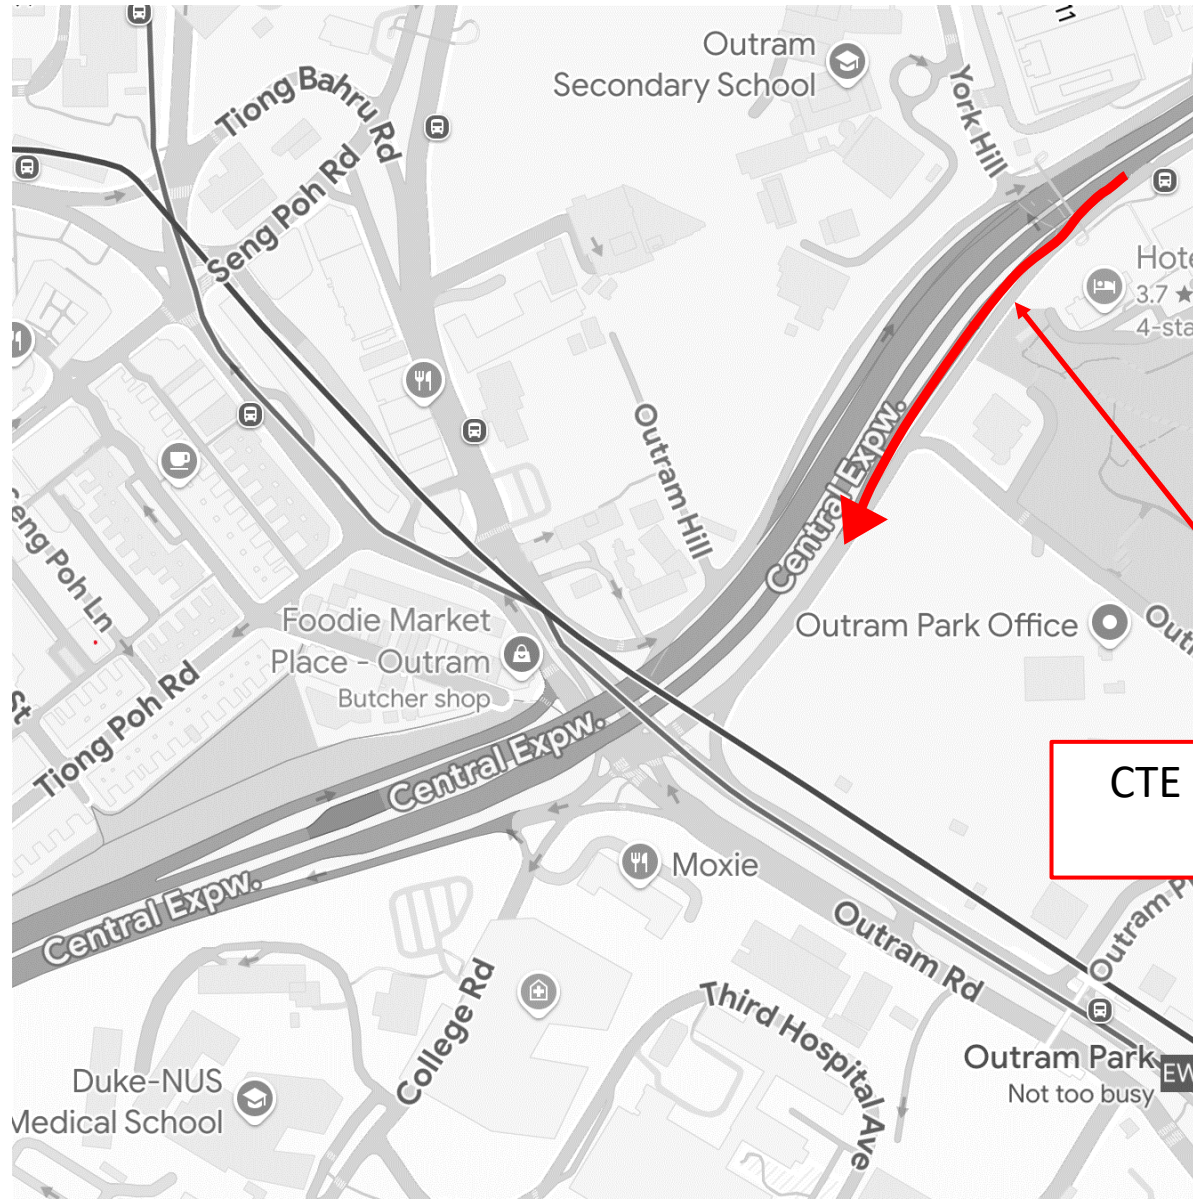

12.00am to 06.00am

Cairnhill Circle to CTE (SLE)
entrance closed

6 May 2025

12.00am to 06.00am

CTE (AYE) to Cairnhill Circle
(Exit 5) closed

6 May 2025

12.00am to 06.00am

CTE (AYE) to Orchard Rd (Exit 4)
closed

6 May 2025

12.00am to 06.00am

Merchant Rd to CTE (AYE)
entrance closed

CTE (AYE) to Havelock Rd
(Exit 2) closed

6 May 2025

12.00am to 06.00am

CTE (AYE) to Chin Swee Rd
(Exit 1B) closed