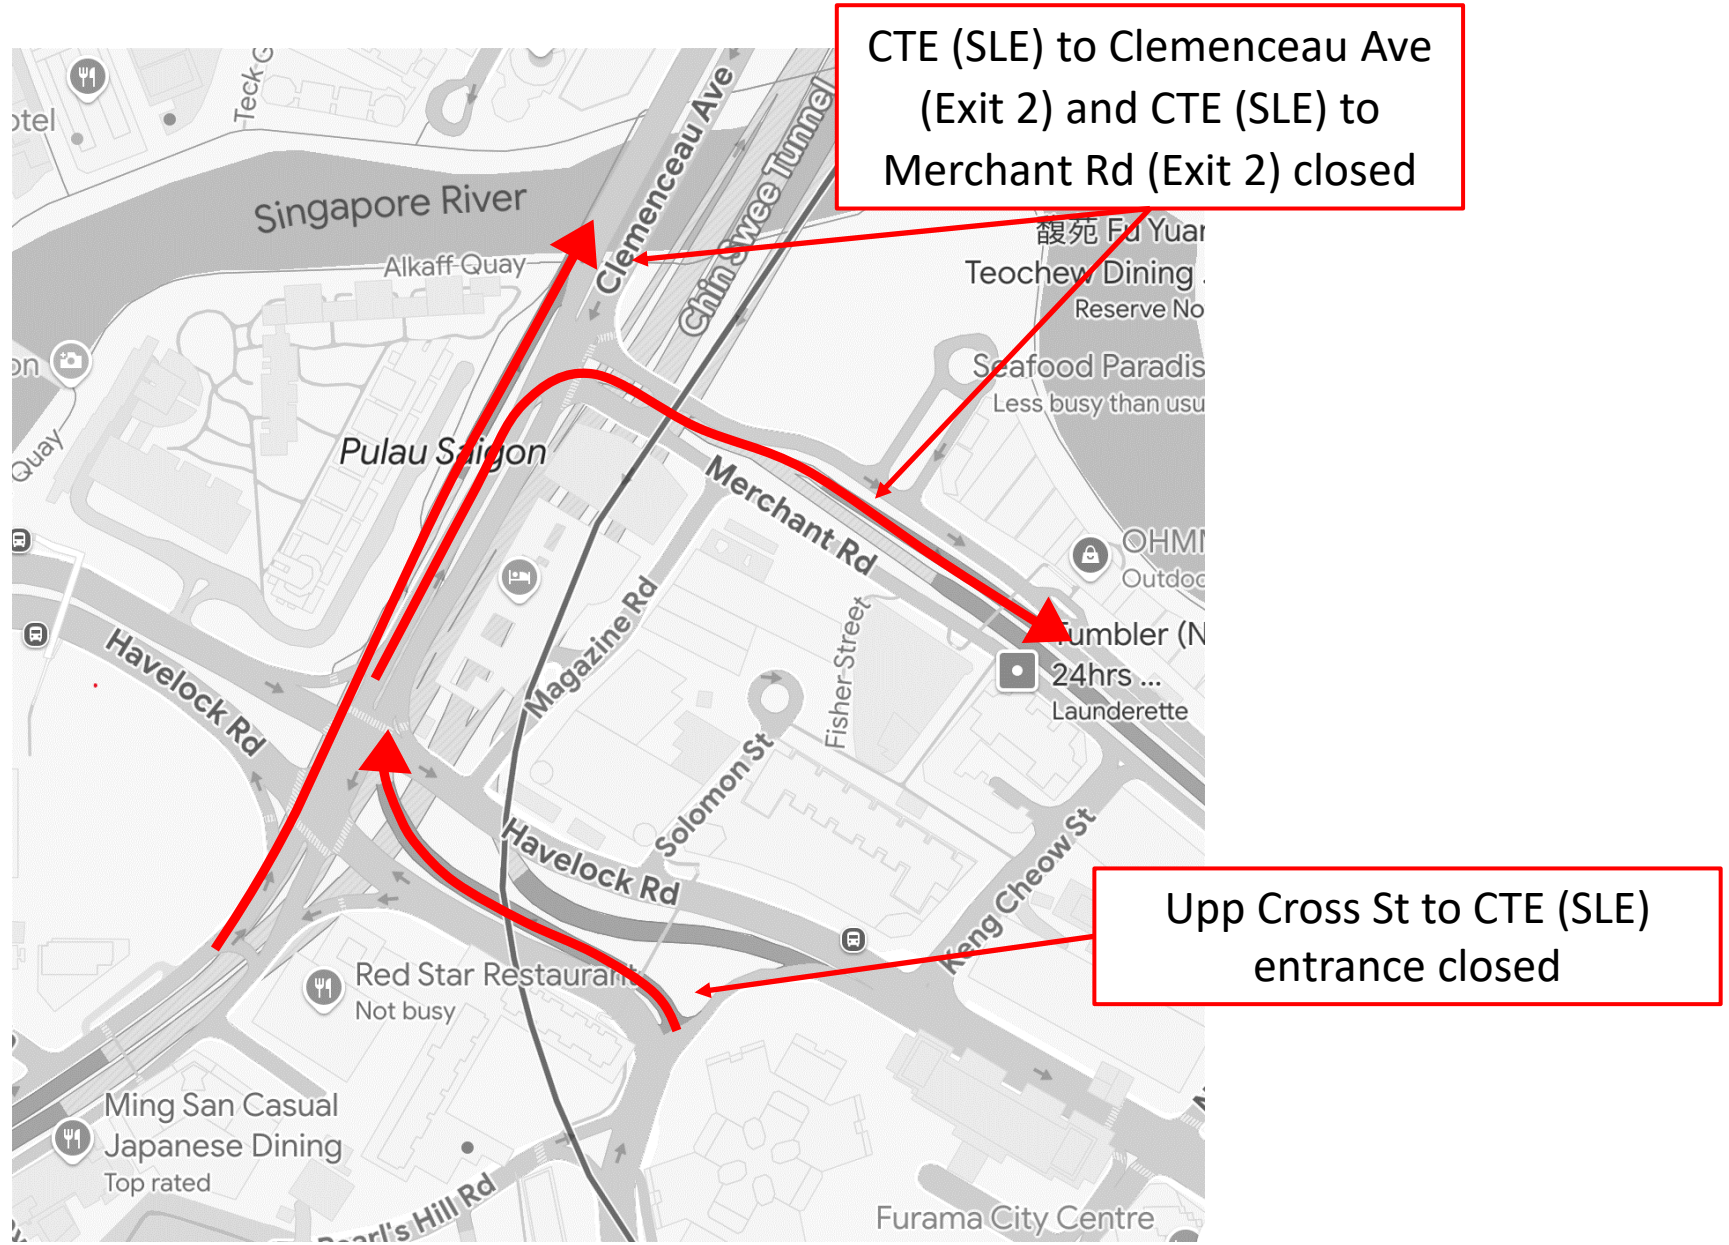

24 April 2025 and 20 May 2025

12.00am to 06.00am

24 April 2025 and 20 May 2025

12.00am to 06.00am

24 April 2025 and 20 May 2025

12.00am to 06.00am

**Kramat Rd to CTE (SLE)
entrance closed**

24 April 2025 and 20 May 2025

12.00am to 06.00am

Cairnhill Circle to CTE (SLE)
entrance closed

6 May 2025

12.00am to 06.00am

CTE (AYE) to Cairnhill Circle
(Exit 5) closed

6 May 2025

12.00am to 06.00am

CTE (AYE) to Orchard Rd (Exit 4)
closed

6 May 2025

12.00am to 06.00am

Merchant Rd to CTE (AYE)
entrance closed

CTE (AYE) to Havelock Rd
(Exit 2) closed

6 May 2025

12.00am to 06.00am

CTE (AYE) to Chin Swee Rd
(Exit 1B) closed