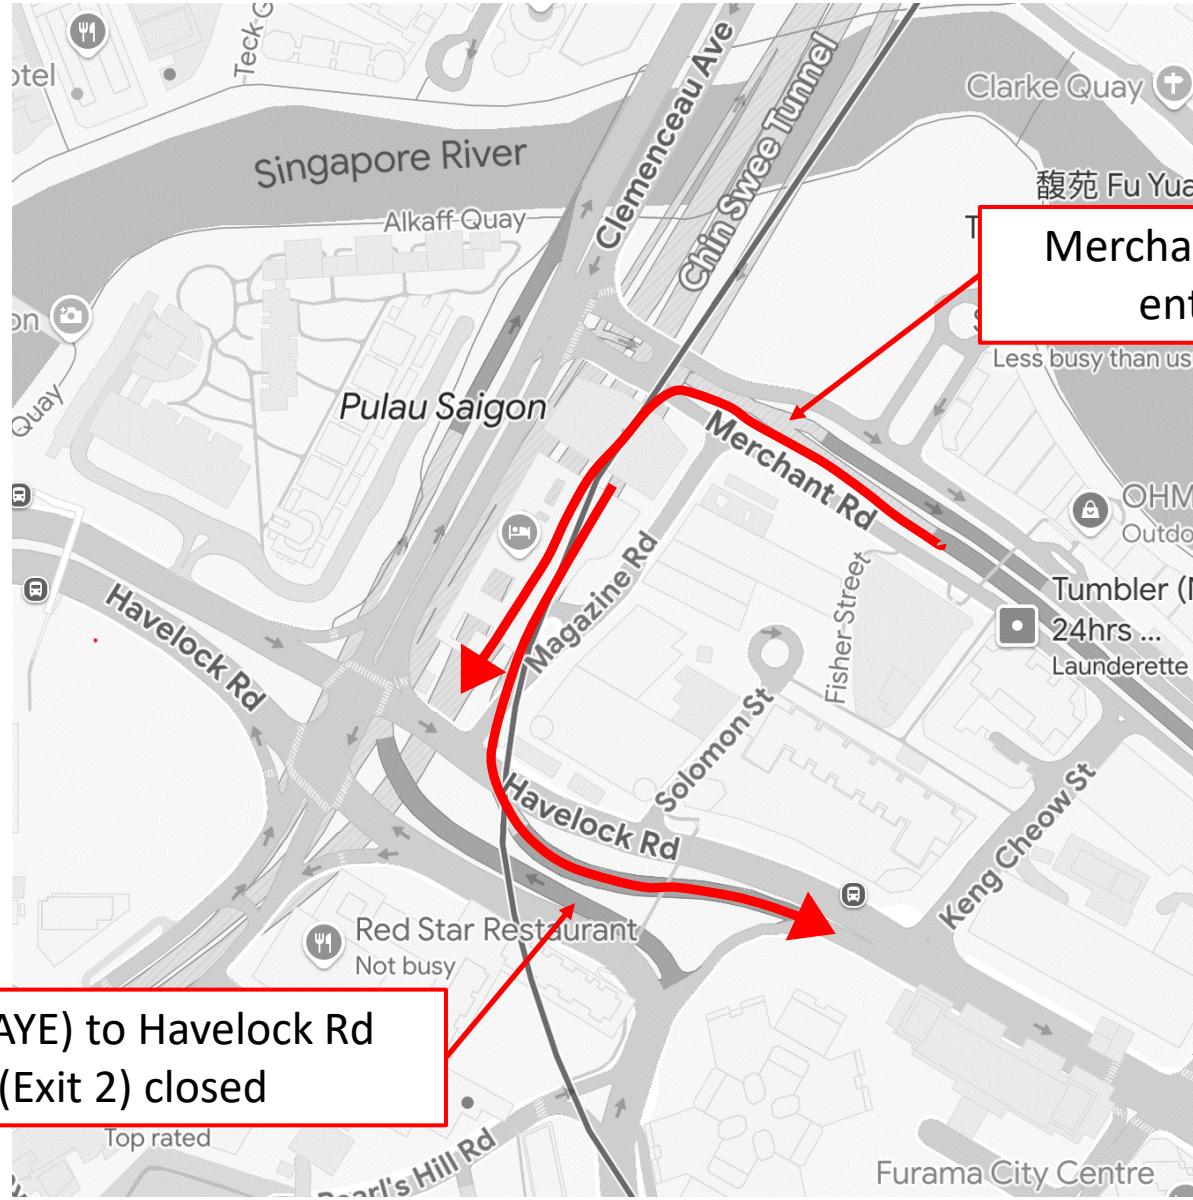

24 April 2025 and 20 May 2025

12.00am to 06.00am

24 April 2025 and 20 May 2025

12.00am to 06.00am

24 April 2025 and 20 May 2025

12.00am to 06.00am

**Kramat Rd to CTE (SLE)
entrance closed**

24 April 2025 and 20 May 2025

12.00am to 06.00am

Cairnhill Circle to CTE (SLE)
entrance closed

6 May 2025

12.00am to 06.00am

CTE (AYE) to Cairnhill Circle
(Exit 5) closed

6 May 2025

12.00am to 06.00am

CTE (AYE) to Orchard Rd (Exit 4)
closed

6 May 2025

12.00am to 06.00am

Merchant Rd to CTE (AYE)
entrance closed

CTE (AYE) to Havelock Rd
(Exit 2) closed

6 May 2025

12.00am to 06.00am

CTE (AYE) to Chin Swee Rd
(Exit 1B) closed