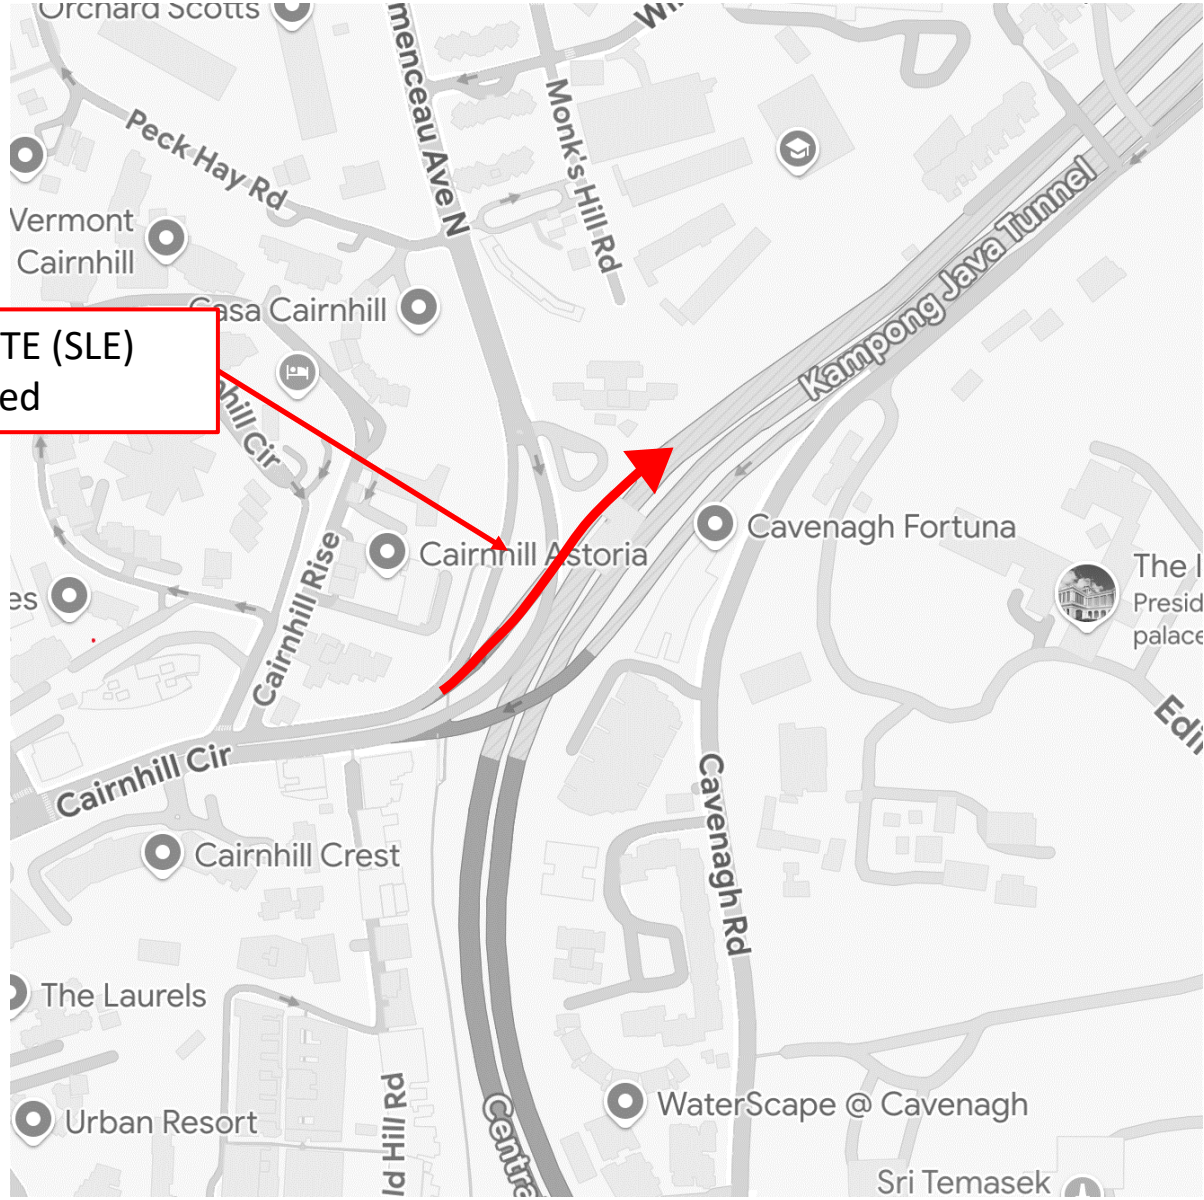

24 April 2025 and 20 May 2025

12.00am to 06.00am

24 April 2025 and 20 May 2025

12.00am to 06.00am

24 April 2025 and 20 May 2025

12.00am to 06.00am

**Kramat Rd to CTE (SLE)
entrance closed**

24 April 2025 and 20 May 2025

12.00am to 06.00am

Cairnhill Circle to CTE (SLE)
entrance closed

6 May 2025

12.00am to 06.00am

CTE (AYE) to Cairnhill Circle
(Exit 5) closed

6 May 2025

12.00am to 06.00am

CTE (AYE) to Orchard Rd (Exit 4)
closed

6 May 2025

12.00am to 06.00am

Merchant Rd to CTE (AYE)
entrance closed

CTE (AYE) to Havelock Rd
(Exit 2) closed

6 May 2025

12.00am to 06.00am

CTE (AYE) to Chin Swee Rd
(Exit 1B) closed