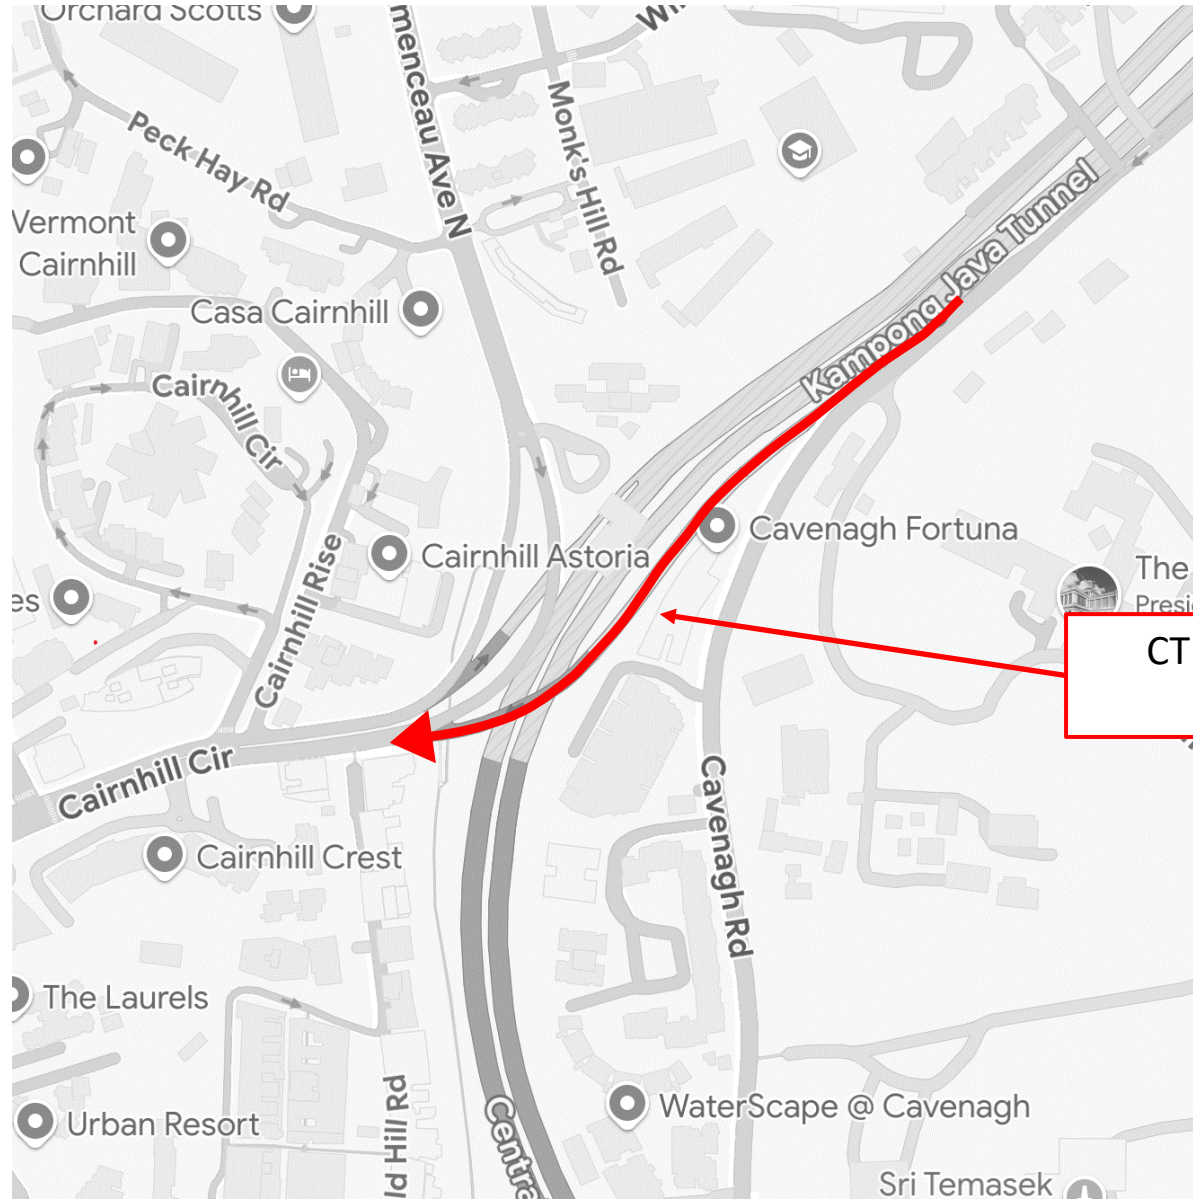

24 April 2025 and 20 May 2025

12.00am to 06.00am

24 April 2025 and 20 May 2025

12.00am to 06.00am

24 April 2025 and 20 May 2025

12.00am to 06.00am

**Kramat Rd to CTE (SLE)
entrance closed**

24 April 2025 and 20 May 2025

12.00am to 06.00am

Cairnhill Circle to CTE (SLE)
entrance closed

6 May 2025

12.00am to 06.00am

CTE (AYE) to Cairnhill Circle
(Exit 5) closed

6 May 2025

12.00am to 06.00am

CTE (AYE) to Orchard Rd (Exit 4)
closed

6 May 2025

12.00am to 06.00am

Merchant Rd to CTE (AYE)
entrance closed

CTE (AYE) to Havelock Rd
(Exit 2) closed

6 May 2025

12.00am to 06.00am

CTE (AYE) to Chin Swee Rd
(Exit 1B) closed