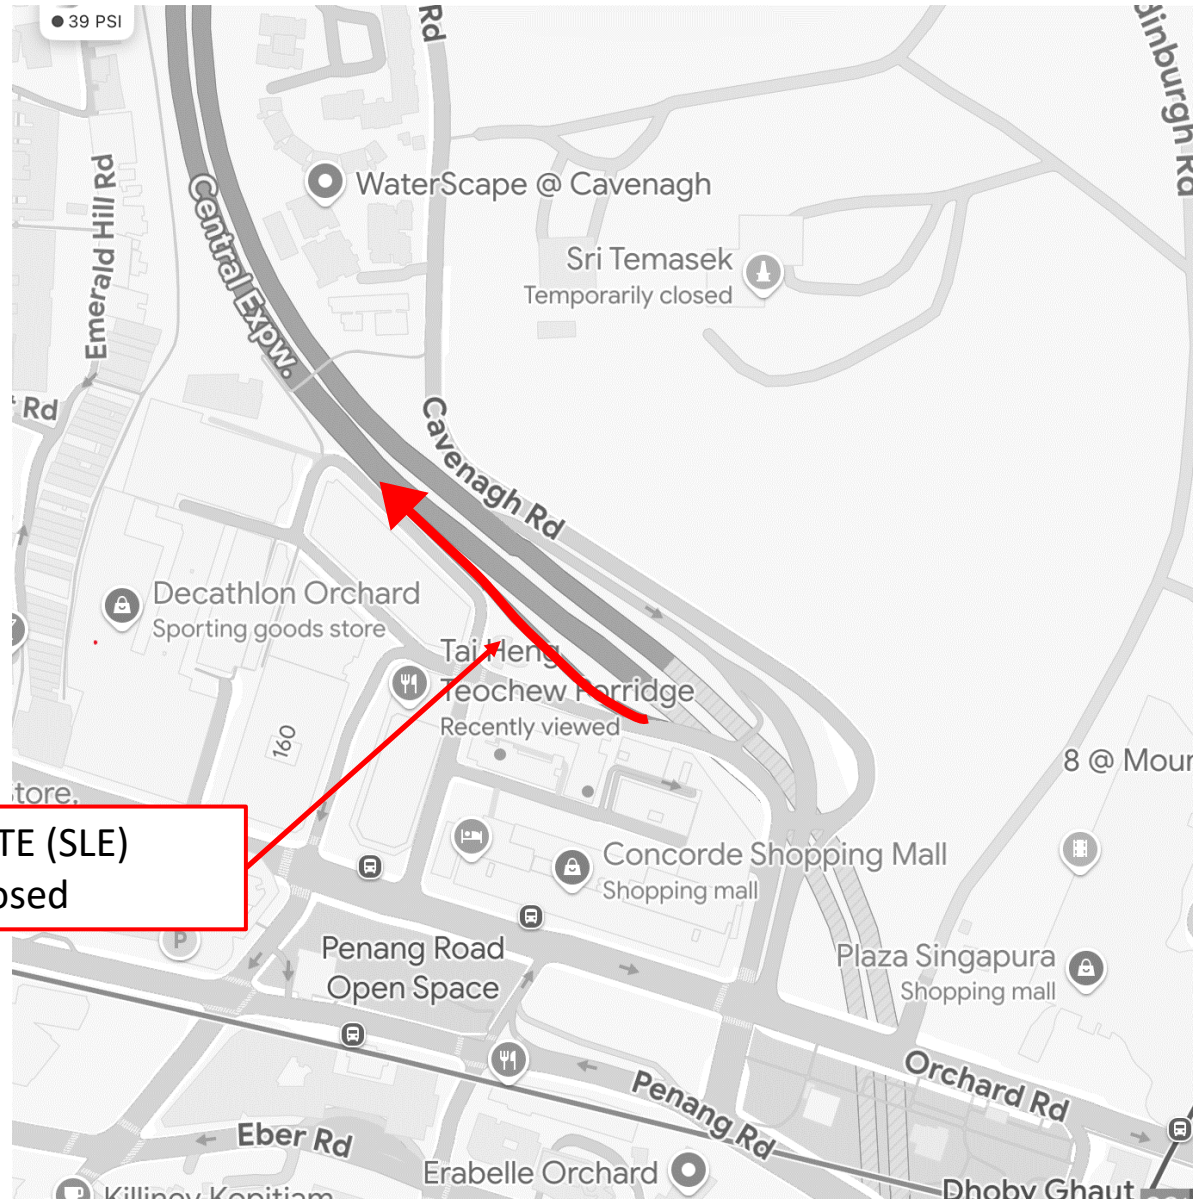

24 April 2025 and 20 May 2025

12.00am to 06.00am

24 April 2025 and 20 May 2025

12.00am to 06.00am

24 April 2025 and 20 May 2025

12.00am to 06.00am

**Kramat Rd to CTE (SLE)
entrance closed**

24 April 2025 and 20 May 2025

12.00am to 06.00am

Cairnhill Circle to CTE (SLE)
entrance closed

6 May 2025

12.00am to 06.00am

CTE (AYE) to Cairnhill Circle
(Exit 5) closed

6 May 2025

12.00am to 06.00am

CTE (AYE) to Orchard Rd (Exit 4)
closed

6 May 2025

12.00am to 06.00am

Merchant Rd to CTE (AYE)
entrance closed

CTE (AYE) to Havelock Rd
(Exit 2) closed

6 May 2025

12.00am to 06.00am

CTE (AYE) to Chin Swee Rd
(Exit 1B) closed