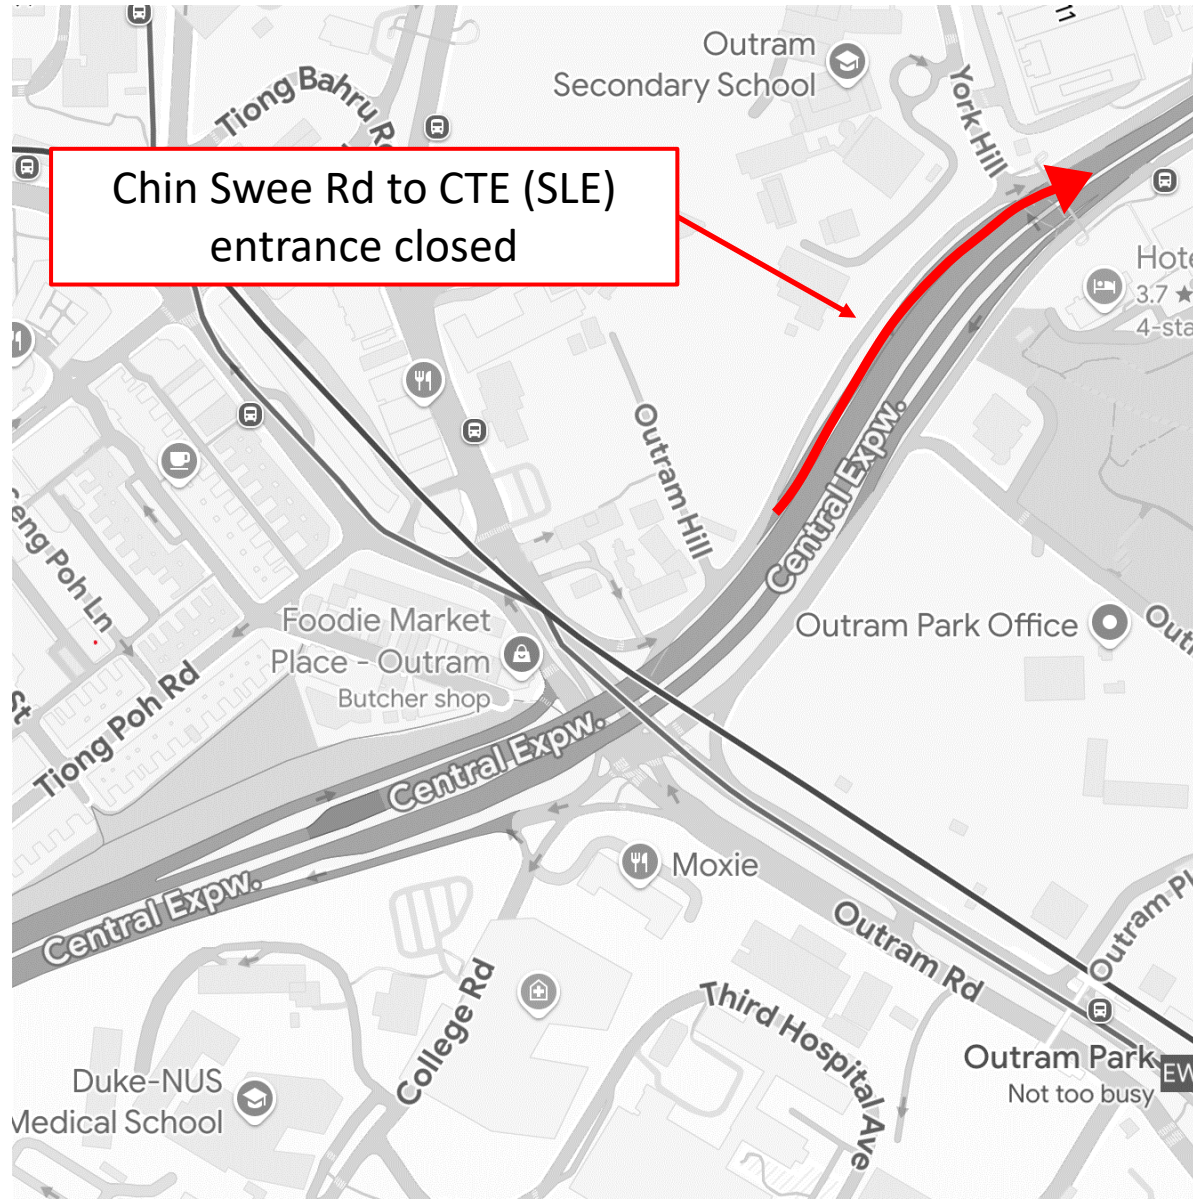

24 April 2025 and 20 May 2025

12.00am to 06.00am

24 April 2025 and 20 May 2025

12.00am to 06.00am

24 April 2025 and 20 May 2025

12.00am to 06.00am

**Kramat Rd to CTE (SLE)
entrance closed**

24 April 2025 and 20 May 2025

12.00am to 06.00am

Cairnhill Circle to CTE (SLE)
entrance closed

6 May 2025

12.00am to 06.00am

CTE (AYE) to Cairnhill Circle
(Exit 5) closed

6 May 2025

12.00am to 06.00am

CTE (AYE) to Orchard Rd (Exit 4)
closed

6 May 2025

12.00am to 06.00am

Merchant Rd to CTE (AYE)
entrance closed

CTE (AYE) to Havelock Rd
(Exit 2) closed

6 May 2025

12.00am to 06.00am

CTE (AYE) to Chin Swee Rd
(Exit 1B) closed