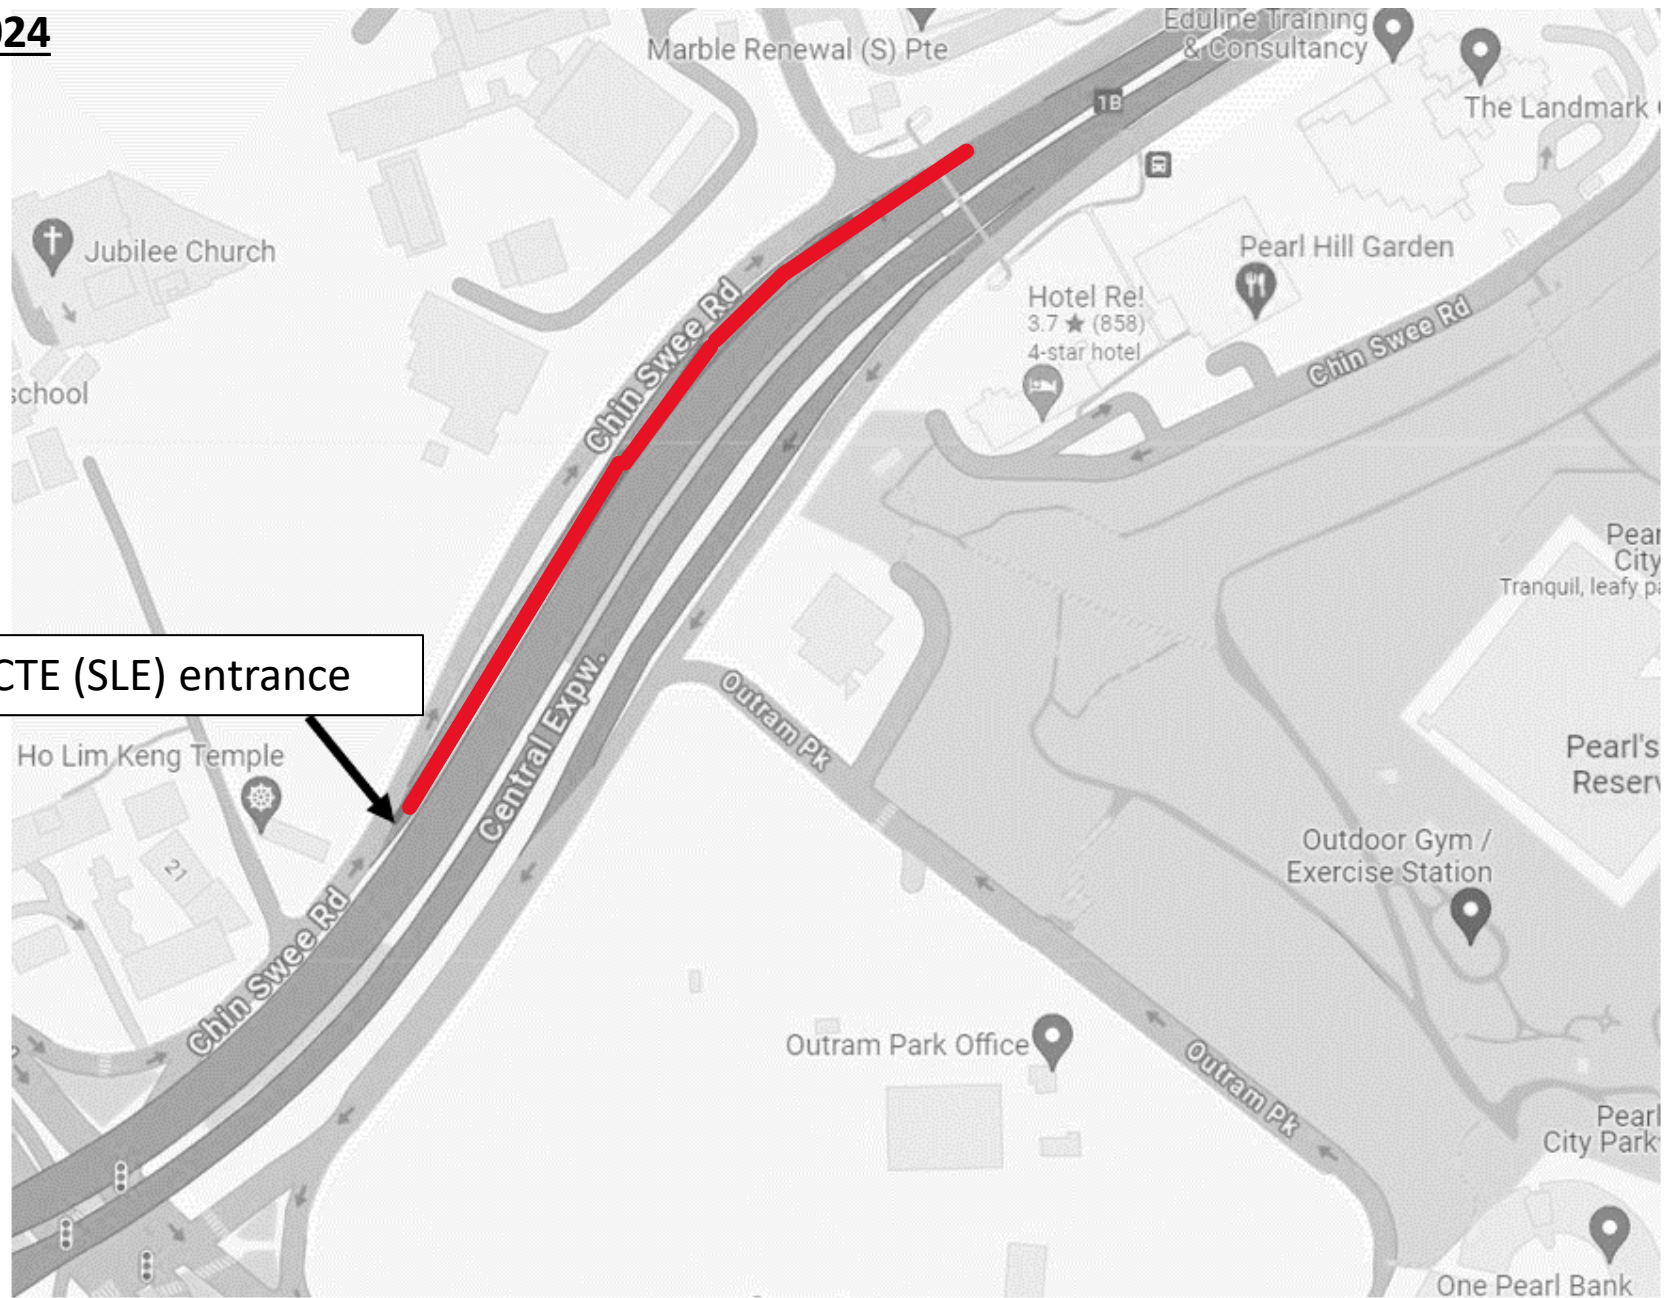

6 December 2024 and 20 December 2024

12.00am to 05.00am

11 December 2024 and 18 December 2024

12.00am to 05.00am

Chin Swee Rd to CTE (SLE) entrance

18 December 2024
12.00am to 05.00am