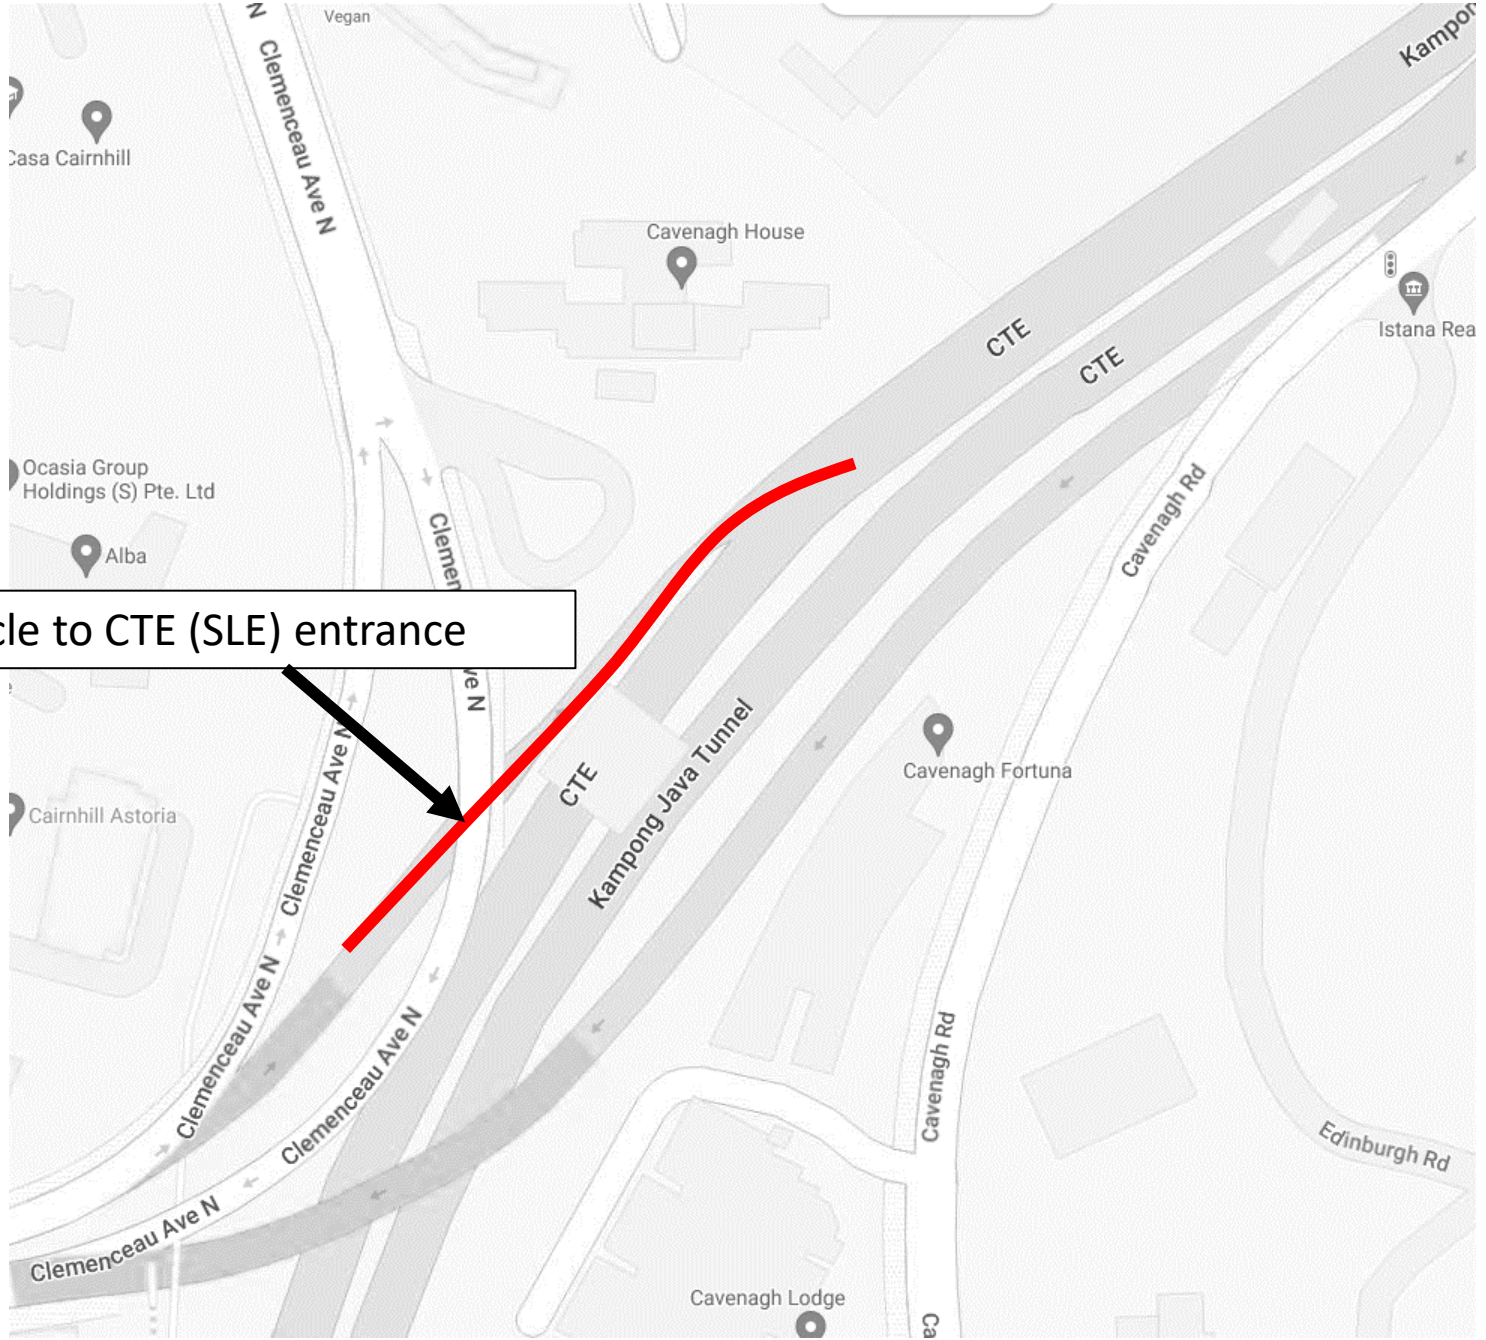

**14 February 2025**  
**12.00am to 05.00am**

Cairnhill Circle to CTE (SLE) entrance

**25 February 2025**  
**12.00am to 05.00am**

Chin Swee Rd to CTE (SLE) entrance

**26 February 2025 and 28 February 2025**  
**12.00am to 05.00am**