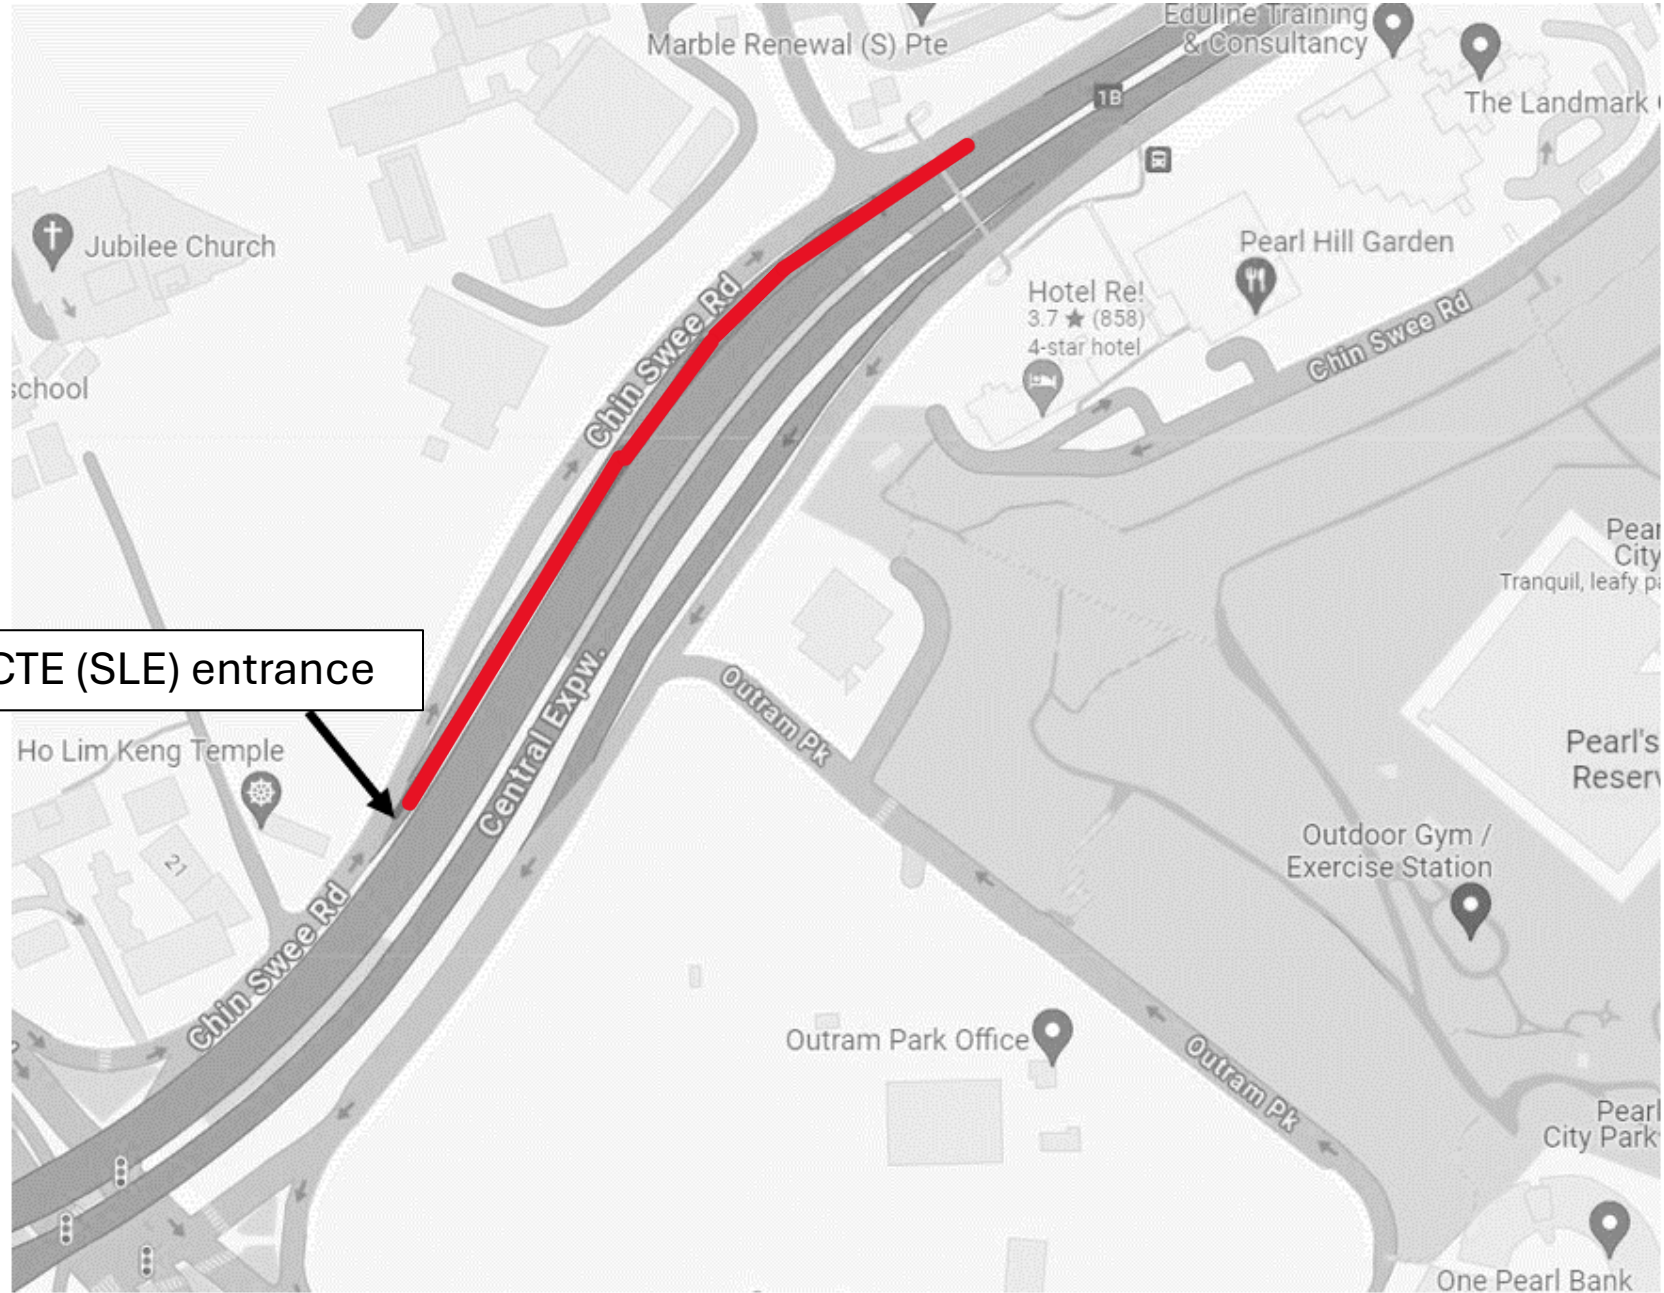

**14 February 2025**  
**12.00am to 05.00am**

Cairnhill Circle to CTE (SLE) entrance

**25 February 2025**  
**12.00am to 05.00am**

Chin Swee Rd to CTE (SLE) entrance

**26 February 2025 and 28 February 2025**  
**12.00am to 05.00am**