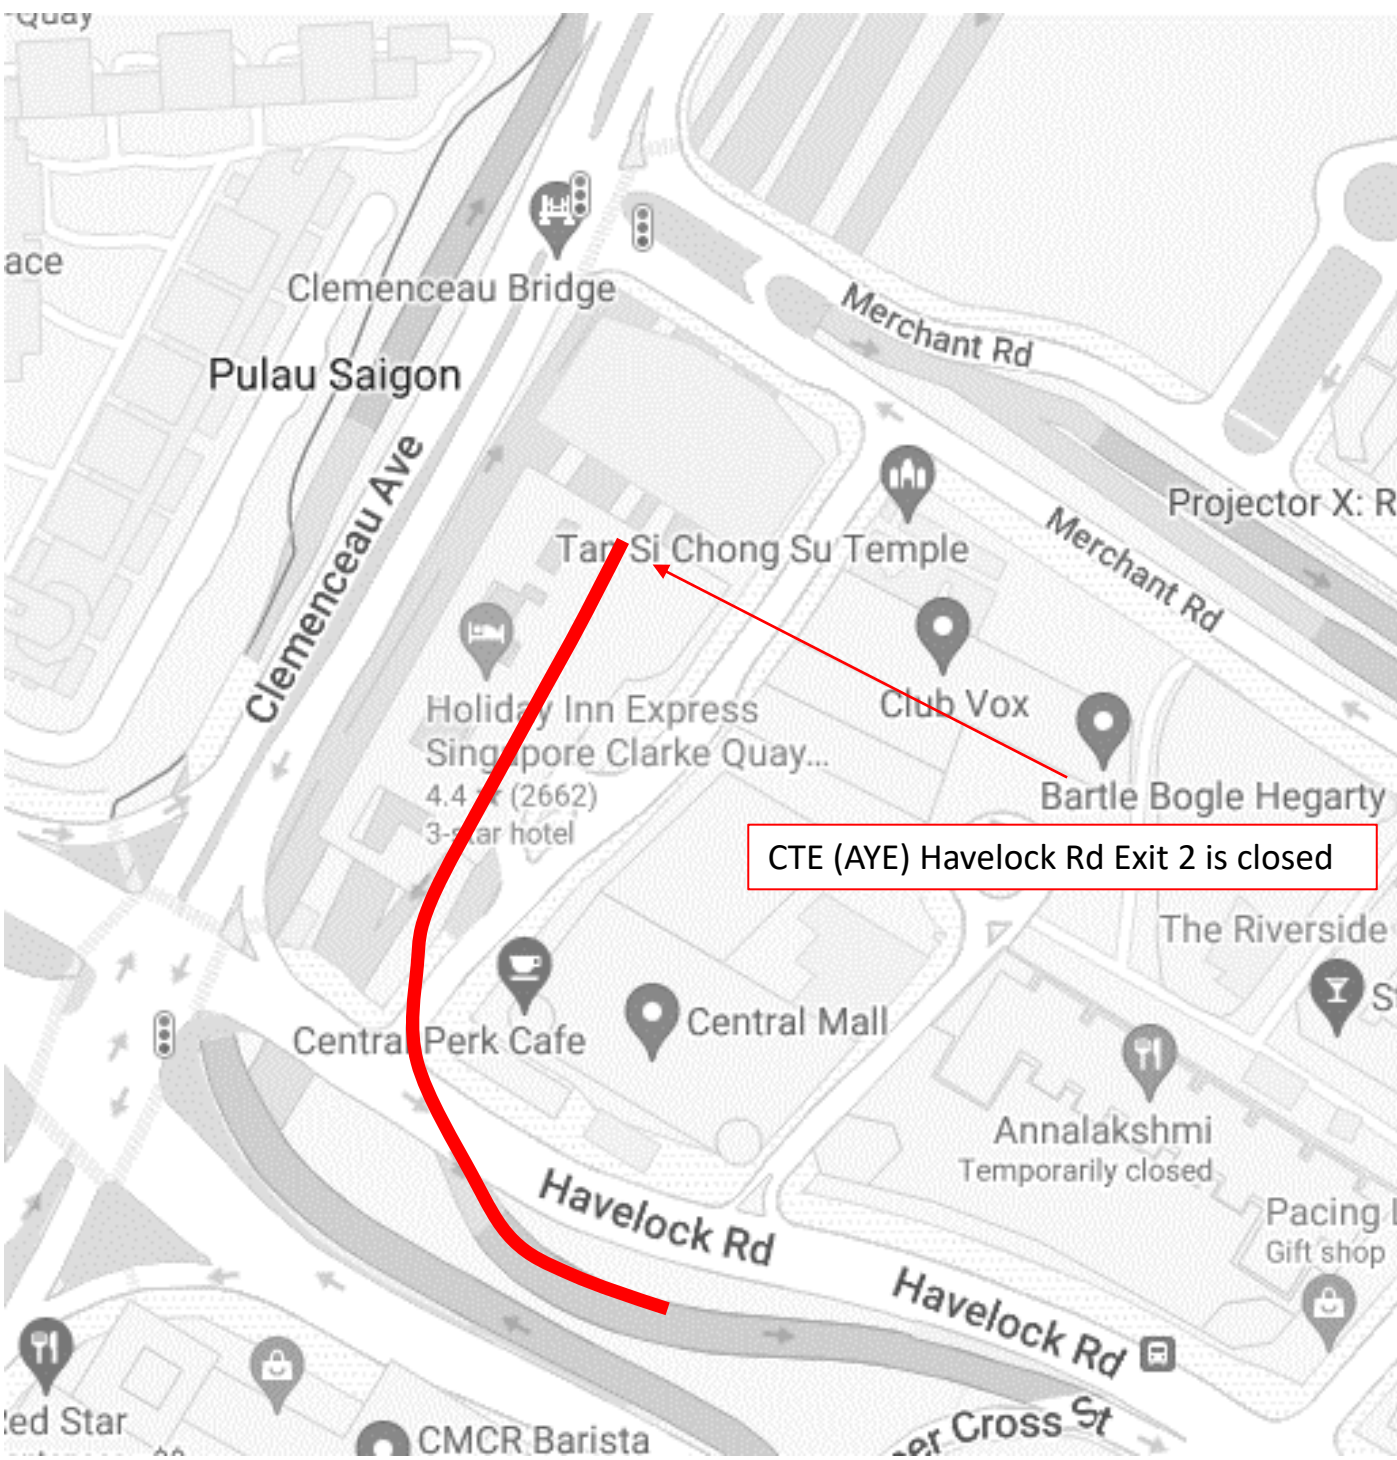

**3 November 2024 to 8 November 2024, 10 November 2024 to 15 November 2024, 17 November 2024 to 22 November 2024 and 24 November 2024 to 29 November 2024**  
**12.00am to 06.00am**

3 November 2024 to 8 November 2024, 10 November 2024 to 15 November 2024, 17 November 2024 to 22 November 2024 and 24 November 2024 to 29 November 2024  
12.00am to 06.00am

CTE (SLE) to Clemenceau Ave Exit 2 is closed

**3 November 2024 to 8 November 2024, 10 November 2024 to 15 November 2024, 18 November 2024 to 22 November 2024 and 24 November 2024 to 29 November 2024**  
**12.00am to 06.00am**

**3 November 2024 to 7 November 2024, 10 November 2024 to 14 November 2024, 17 November 2024 to 21 November 2024 and 24 November 2024 to 27 November 2024**  
**12.00am to 06.00am**

CTE (AYE) Havelock Rd Exit 2 is closed

**7 November 2024 to 8 November 2024 and 14 November 2024 to 15 November 2024**

**12.00am to 06.00am**

CTE (AYE) to Cairnhill Circle Exit 5 is closed