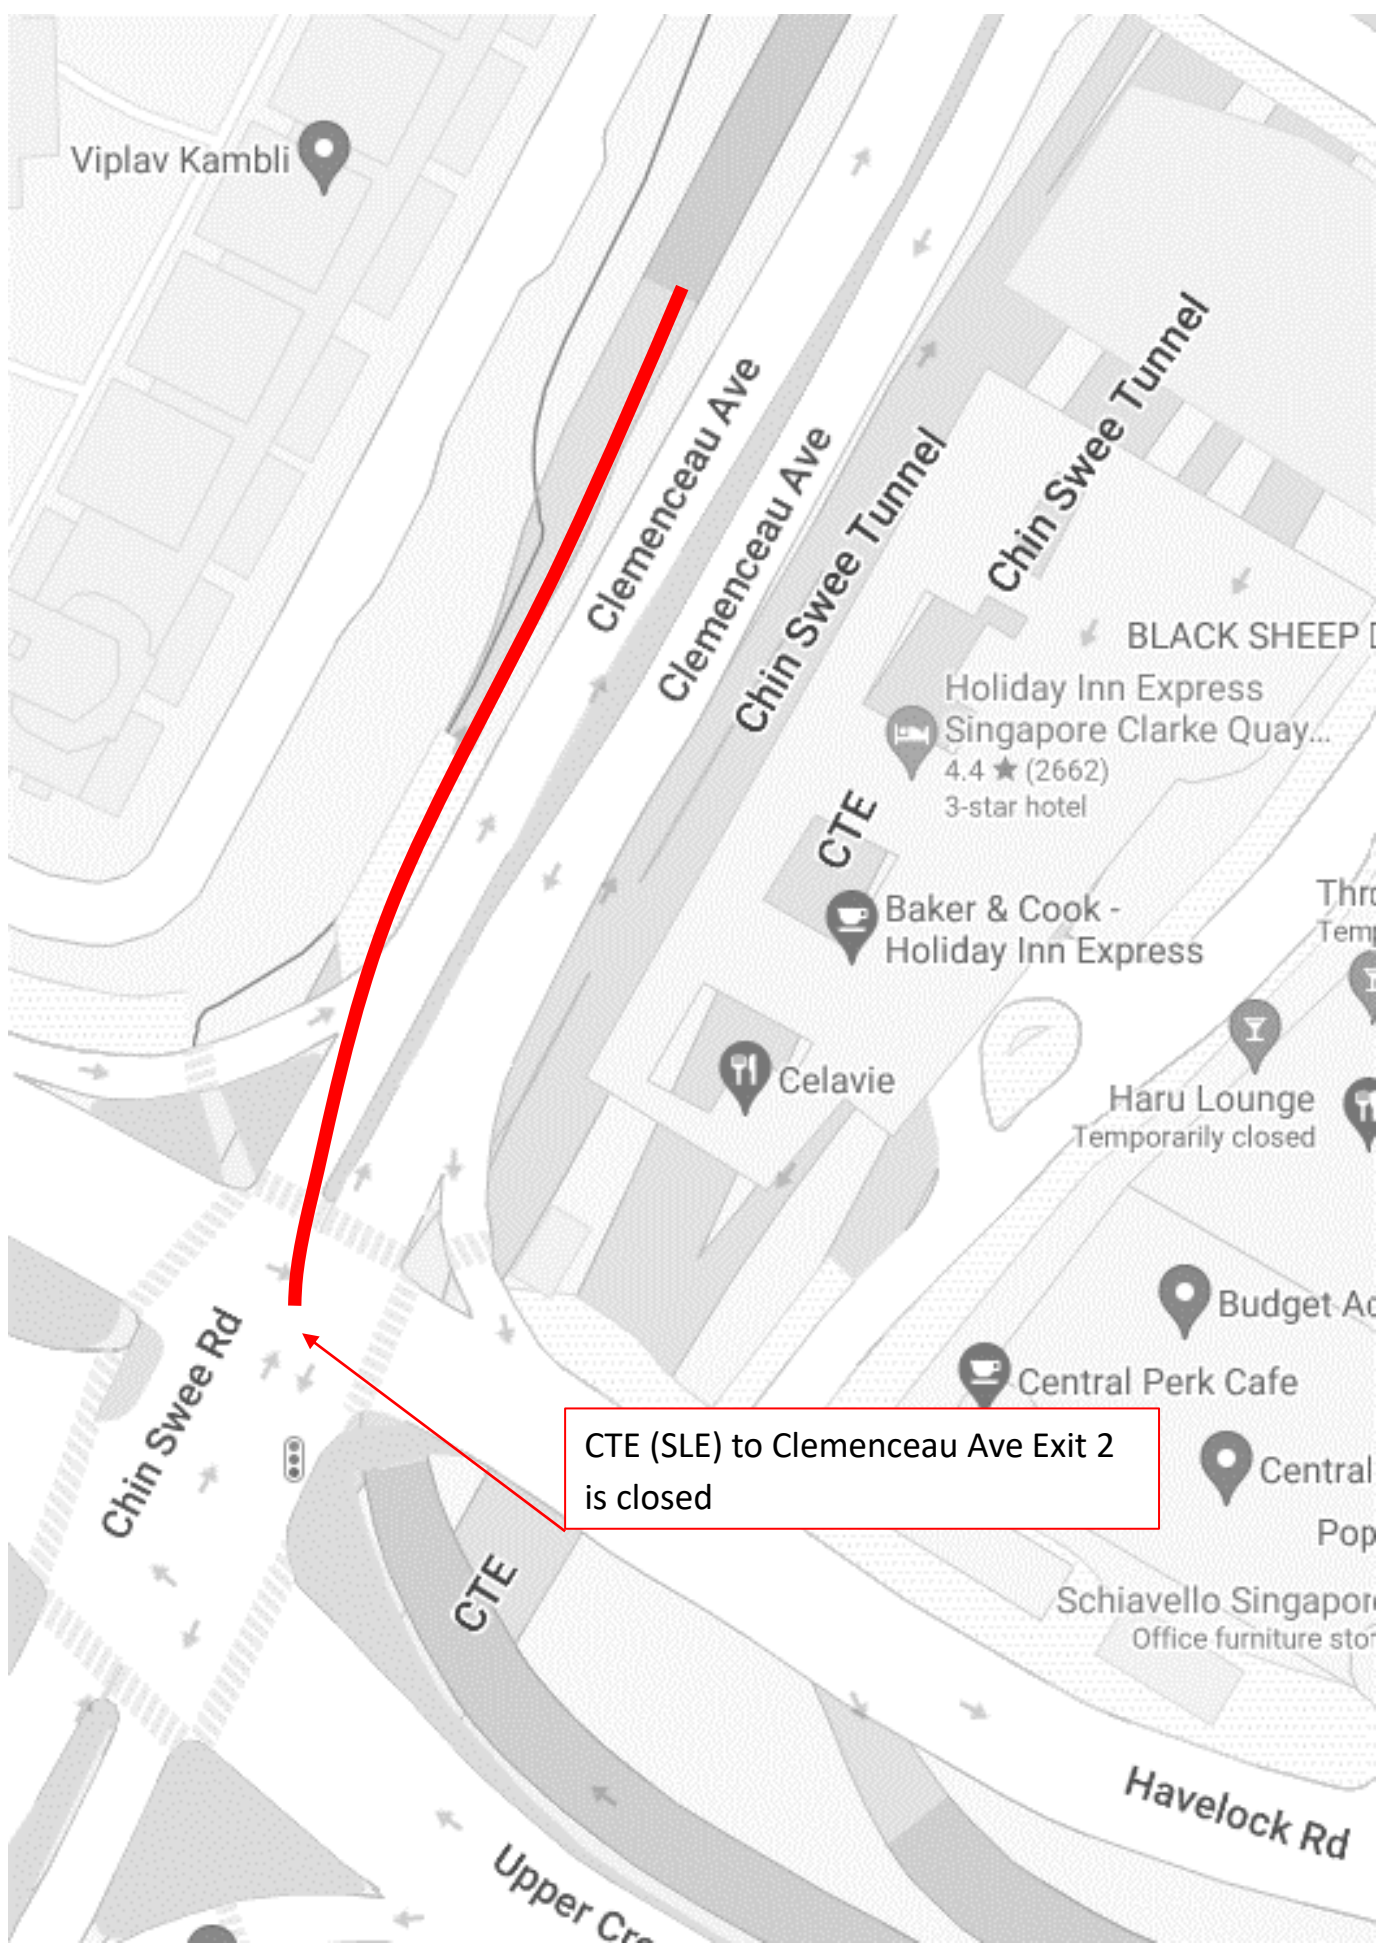

**3 November 2024 to 8 November 2024, 10 November 2024 to 15 November 2024, 17 November 2024 to 22 November 2024 and 24 November 2024 to 29 November 2024**  
**12.00am to 06.00am**

3 November 2024 to 8 November 2024, 10 November 2024 to 15 November 2024, 17 November 2024 to 22 November 2024 and 24 November 2024 to 29 November 2024  
12.00am to 06.00am

CTE (SLE) to Clemenceau Ave Exit 2 is closed

**3 November 2024 to 8 November 2024, 10 November 2024 to 15 November 2024, 18 November 2024 to 22 November 2024 and 24 November 2024 to 29 November 2024**  
**12.00am to 06.00am**

**3 November 2024 to 7 November 2024, 10 November 2024 to 14 November 2024, 17 November 2024 to 21 November 2024 and 24 November 2024 to 27 November 2024**  
**12.00am to 06.00am**

CTE (AYE) Havelock Rd Exit 2 is closed

**7 November 2024 to 8 November 2024 and 14 November 2024 to 15 November 2024**

**12.00am to 06.00am**

CTE (AYE) to Cairnhill Circle Exit 5 is closed