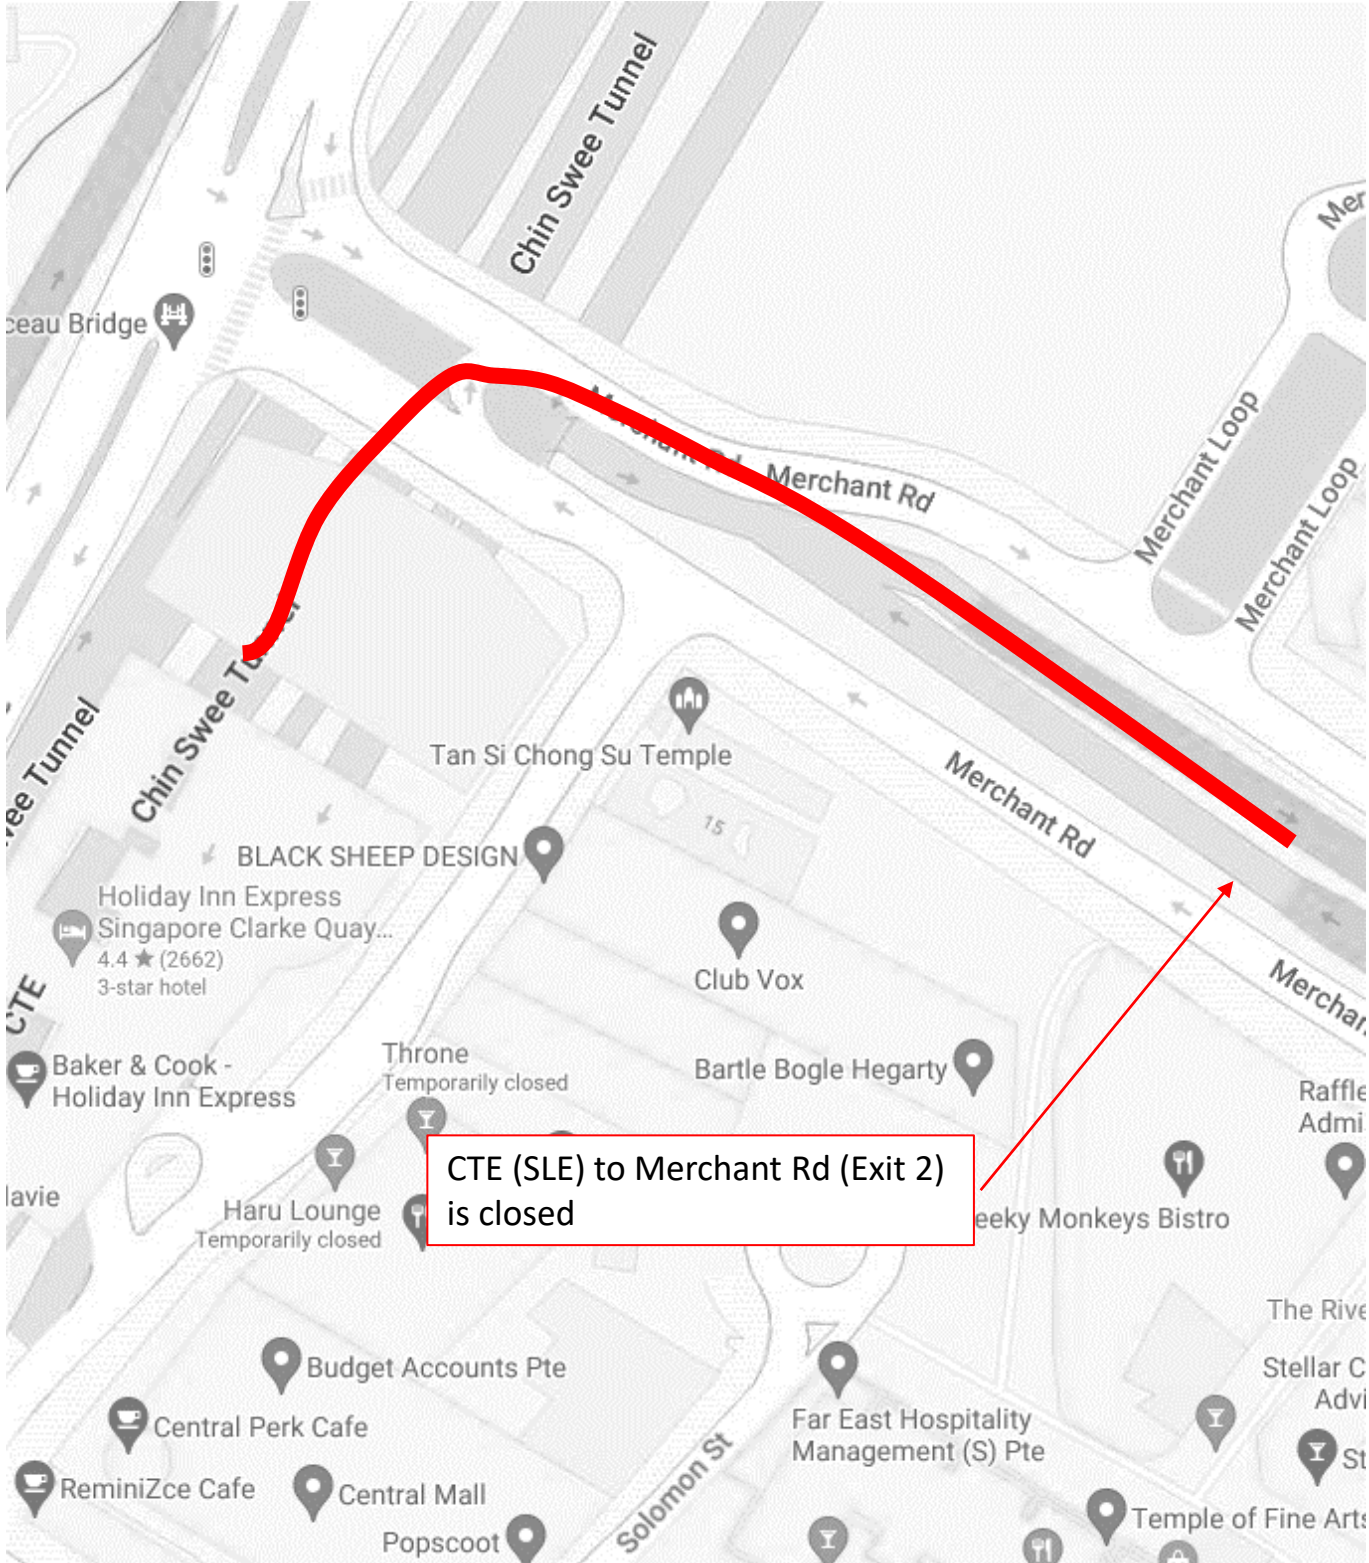

**3 November 2024 to 8 November 2024, 10 November 2024 to 15 November 2024, 17 November 2024 to 22 November 2024 and 24 November 2024 to 29 November 2024**  
**12.00am to 06.00am**

3 November 2024 to 8 November 2024, 10 November 2024 to 15 November 2024, 17 November 2024 to 22 November 2024 and 24 November 2024 to 29 November 2024  
12.00am to 06.00am

CTE (SLE) to Clemenceau Ave Exit 2 is closed

**3 November 2024 to 8 November 2024, 10 November 2024 to 15 November 2024, 18 November 2024 to 22 November 2024 and 24 November 2024 to 29 November 2024**  
**12.00am to 06.00am**

**3 November 2024 to 7 November 2024, 10 November 2024 to 14 November 2024, 17 November 2024 to 21 November 2024 and 24 November 2024 to 27 November 2024**  
**12.00am to 06.00am**

CTE (AYE) Havelock Rd Exit 2 is closed

**7 November 2024 to 8 November 2024 and 14 November 2024 to 15 November 2024**

**12.00am to 06.00am**

CTE (AYE) to Cairnhill Circle Exit 5 is closed