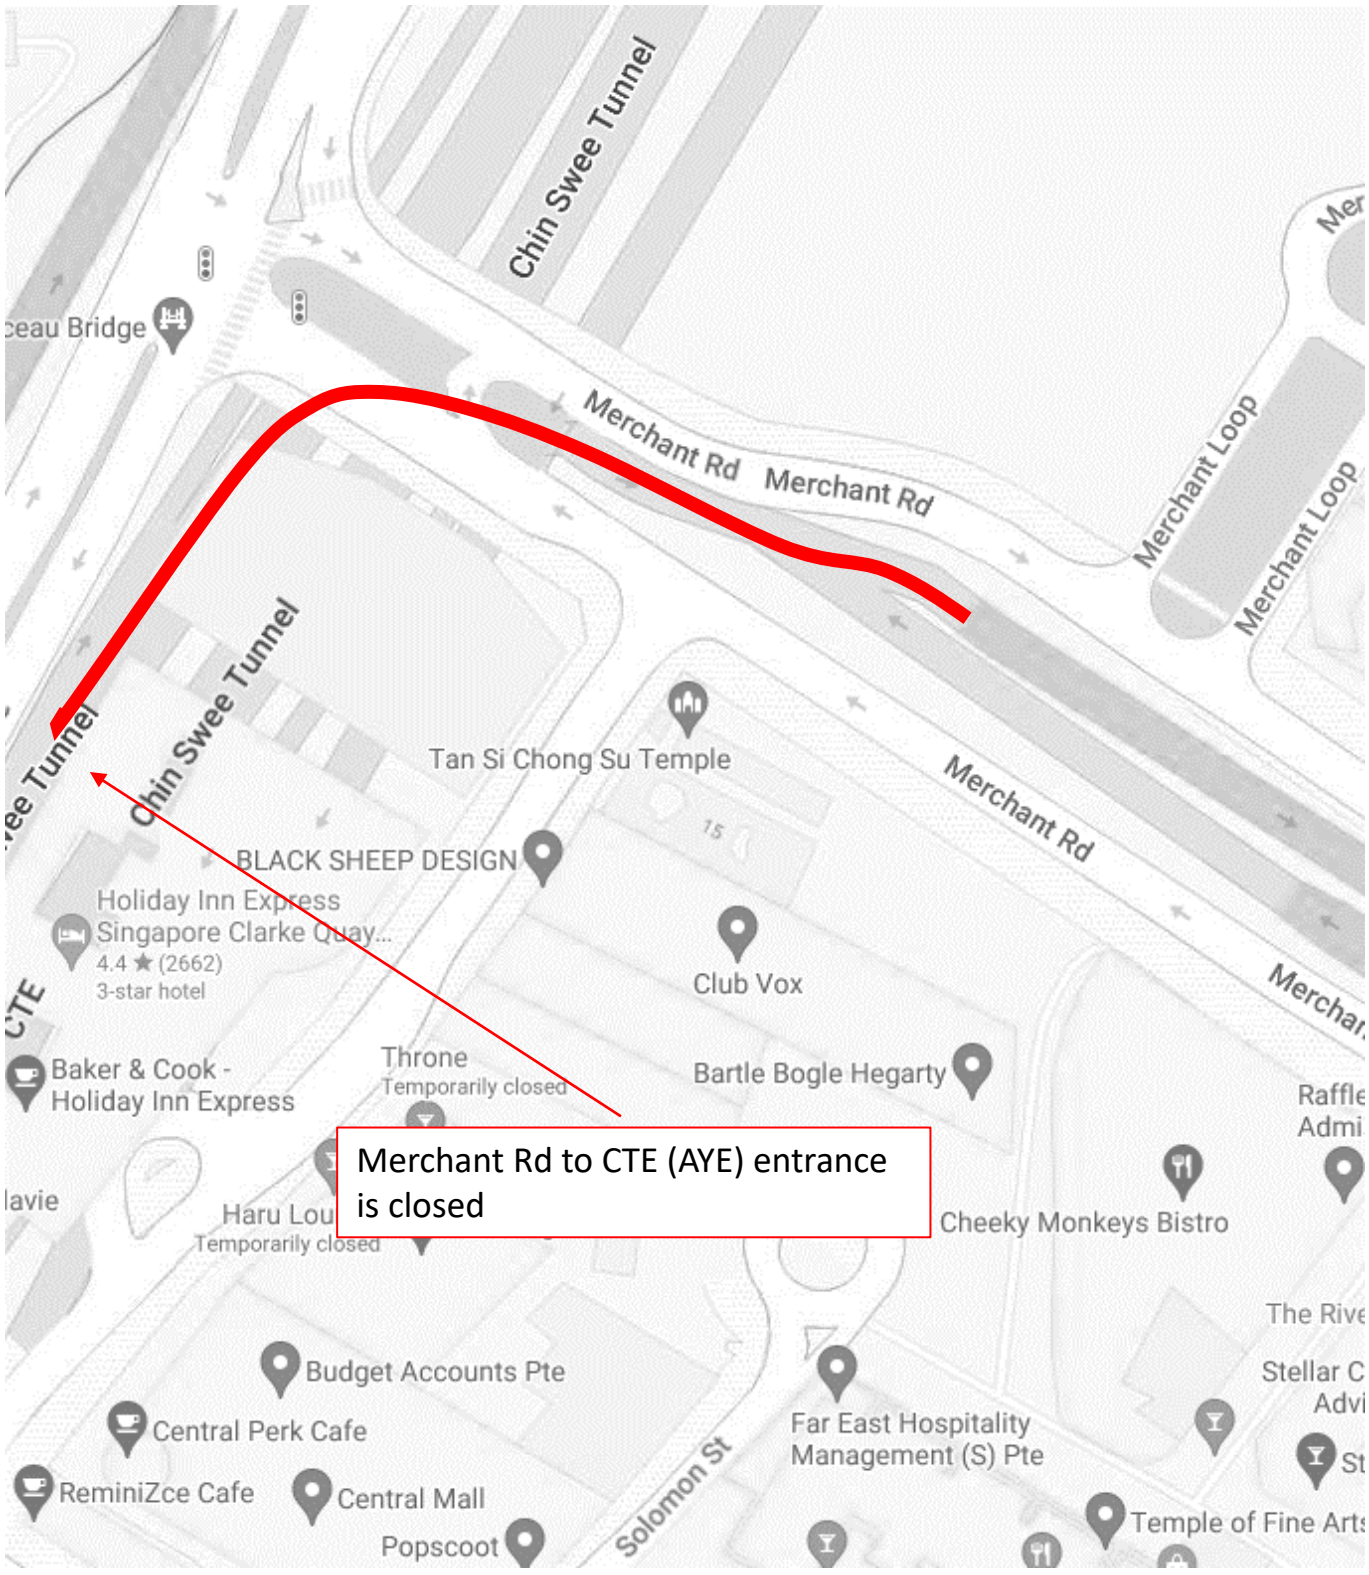

**3 November 2024 to 8 November 2024, 10 November 2024 to 15 November 2024, 17 November 2024 to 22 November 2024 and 24 November 2024 to 29 November 2024**  
**12.00am to 06.00am**

3 November 2024 to 8 November 2024, 10 November 2024 to 15 November 2024, 17 November 2024 to 22 November 2024 and 24 November 2024 to 29 November 2024  
12.00am to 06.00am

CTE (SLE) to Clemenceau Ave Exit 2 is closed

**3 November 2024 to 8 November 2024, 10 November 2024 to 15 November 2024, 18 November 2024 to 22 November 2024 and 24 November 2024 to 29 November 2024**  
**12.00am to 06.00am**

**3 November 2024 to 7 November 2024, 10 November 2024 to 14 November 2024, 17 November 2024 to 21 November 2024 and 24 November 2024 to 27 November 2024**  
**12.00am to 06.00am**

CTE (AYE) Havelock Rd Exit 2 is closed

**7 November 2024 to 8 November 2024 and 14 November 2024 to 15 November 2024**

**12.00am to 06.00am**

CTE (AYE) to Cairnhill Circle Exit 5 is closed