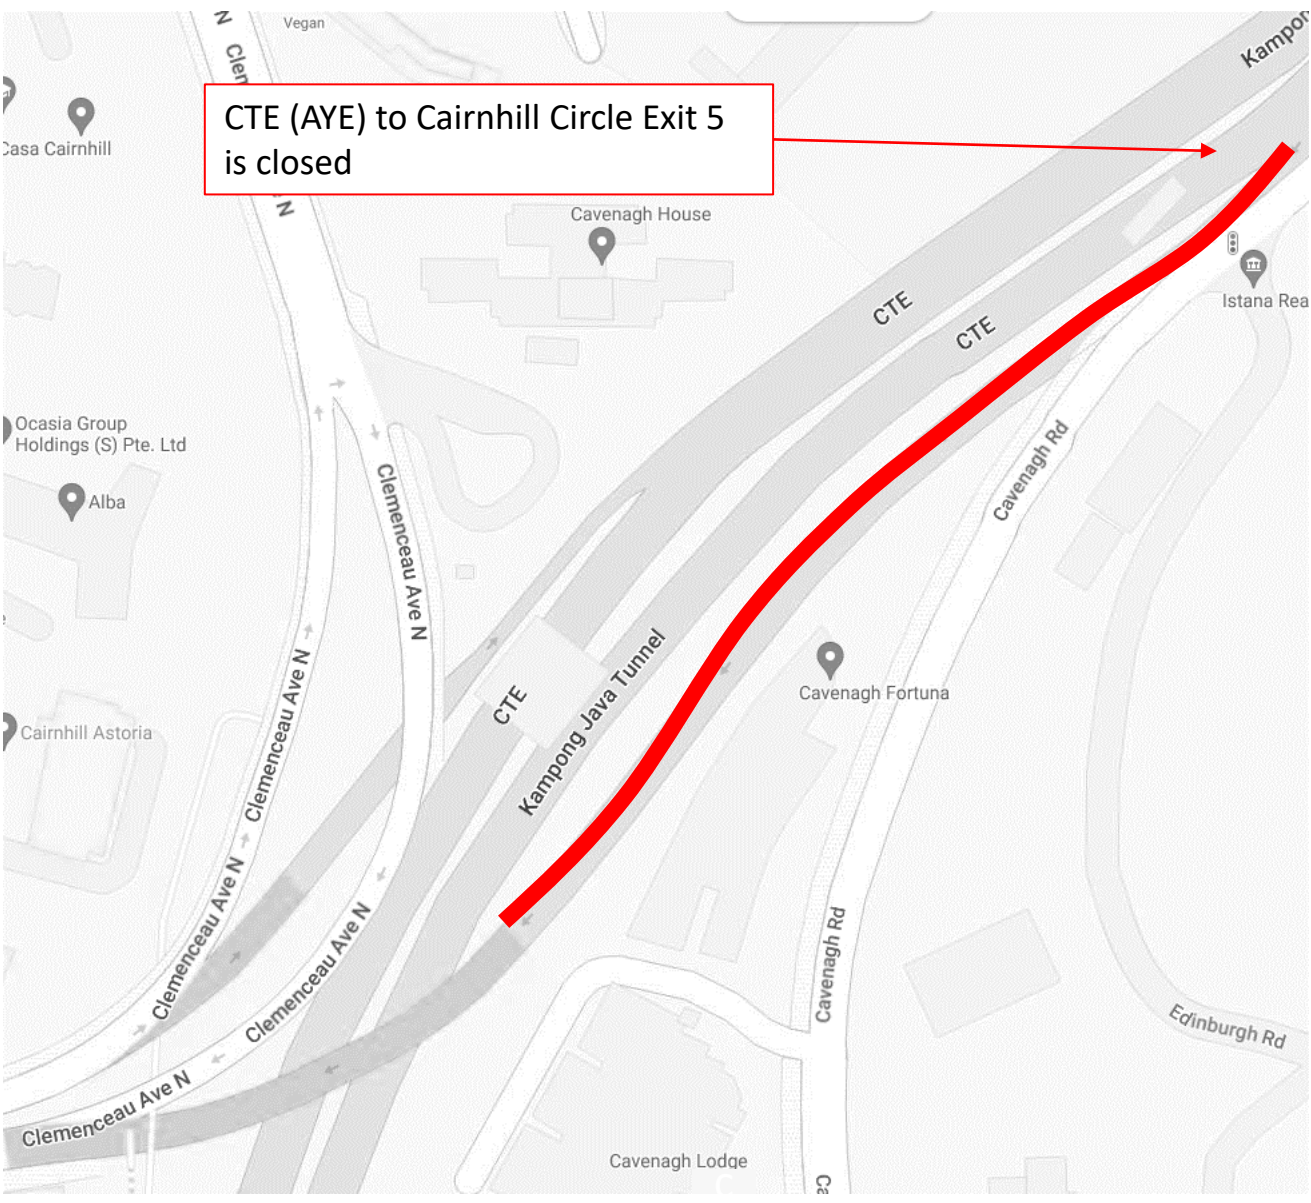

CTE (SLE) to Clemenceau Ave Exit 2 is closed

**3 November 2024 to 8 November 2024, 10 November 2024 to 15 November 2024, 18 November 2024 to 22 November 2024 and 24 November 2024 to 29 November 2024**  
**12.00am to 06.00am**

**3 November 2024 to 7 November 2024, 10 November 2024 to 14 November 2024, 17 November 2024 to 21 November 2024 and 24 November 2024 to 27 November 2024**  
**12.00am to 06.00am**

CTE (AYE) Havelock Rd Exit 2 is closed

**7 November 2024 to 8 November 2024 and 14 November 2024 to 15 November 2024**

**12.00am to 06.00am**

CTE (AYE) to Cairnhill Circle Exit 5 is closed