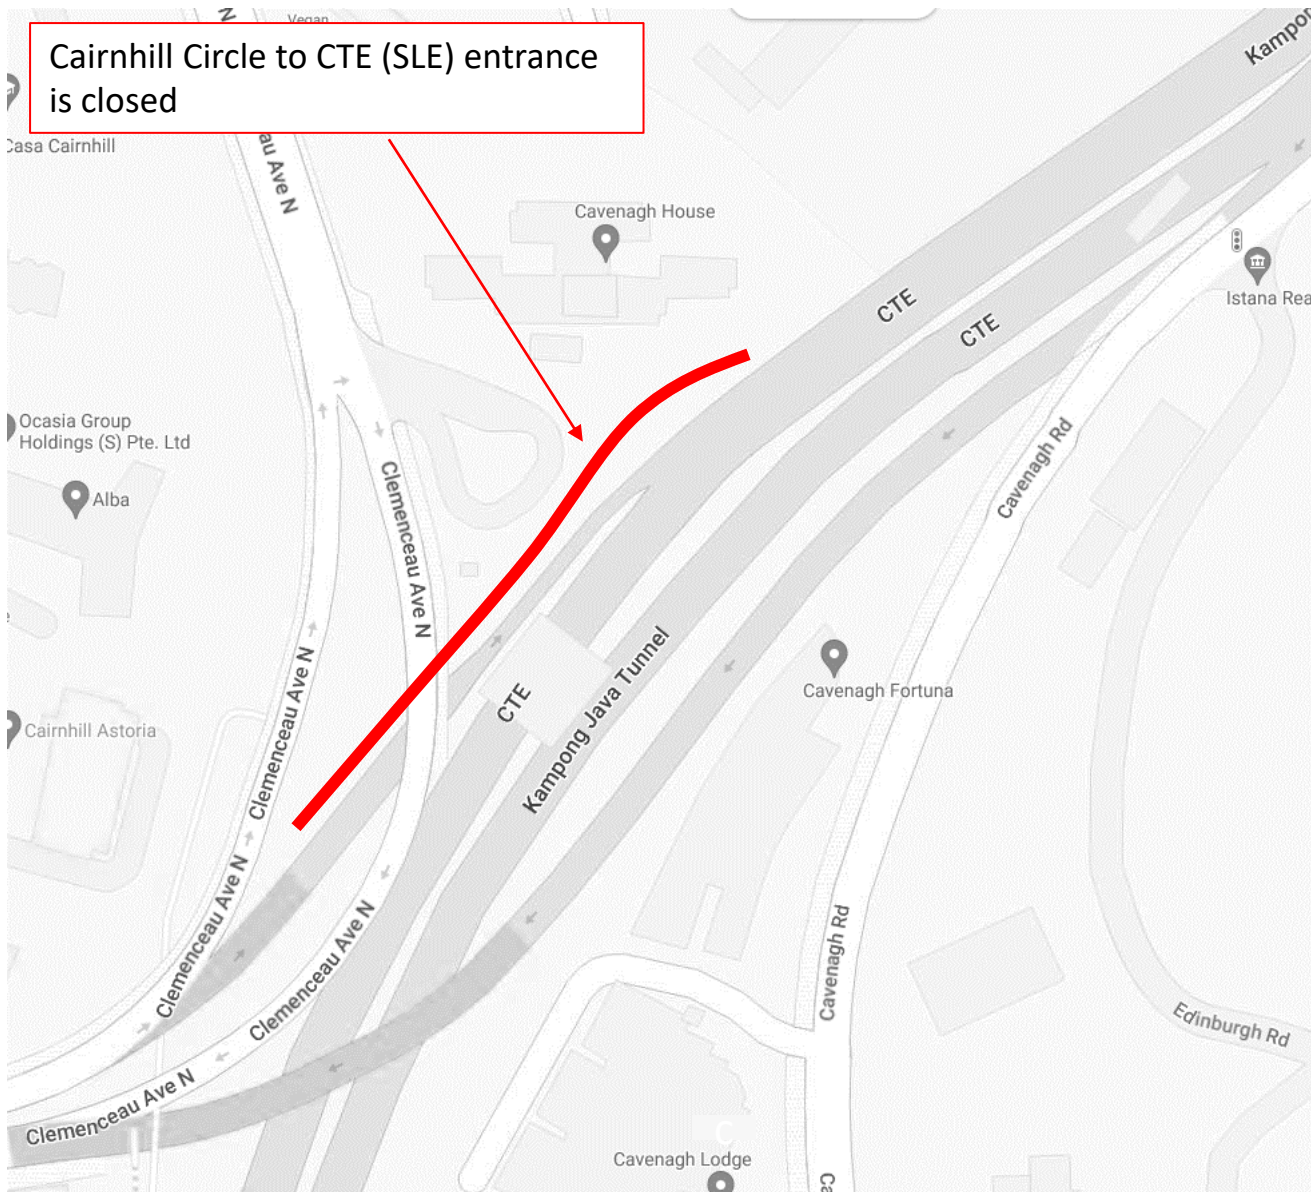

4 November 2024 to 8 November 2024, 11 November 2024 to 15 November 2024, 18 November 2024 to 19 November 2024
12.00am to 06.00am