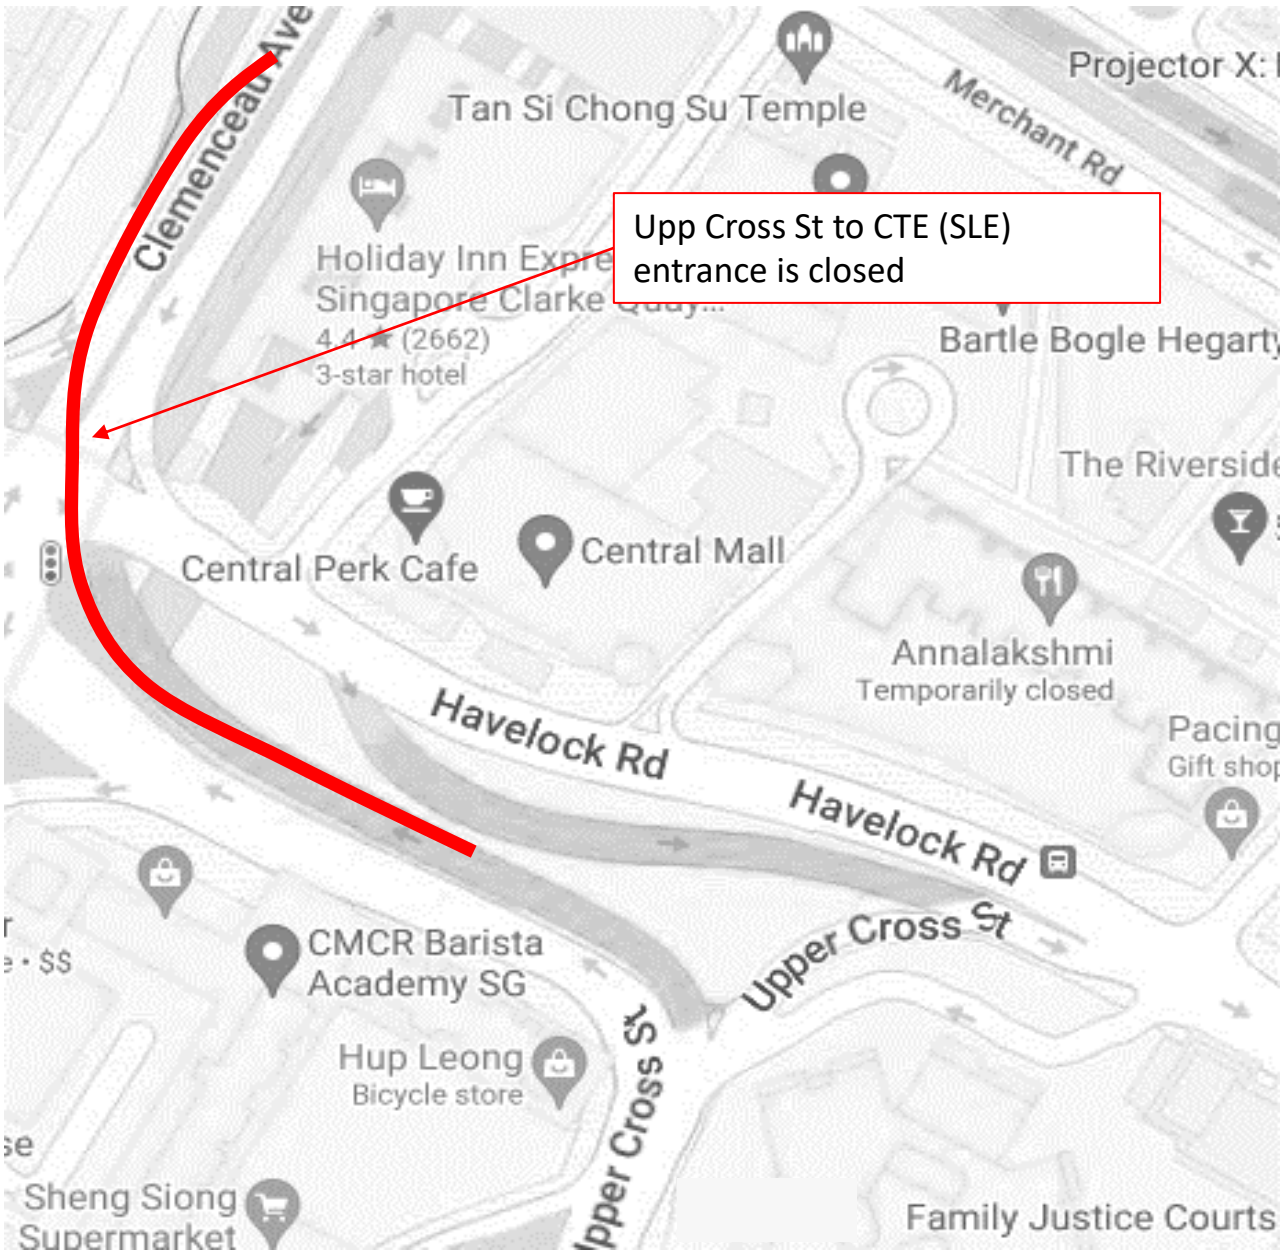

CTE (SLE) to Clemenceau Ave Exit 2 is closed

**3 November 2024 to 8 November 2024, 10 November 2024 to 15 November 2024, 18 November 2024 to 22 November 2024 and 24 November 2024 to 29 November 2024**  
**12.00am to 06.00am**

**3 November 2024 to 7 November 2024, 10 November 2024 to 14 November 2024, 17 November 2024 to 21 November 2024 and 24 November 2024 to 27 November 2024**  
**12.00am to 06.00am**

CTE (AYE) Havelock Rd Exit 2 is closed

**7 November 2024 to 8 November 2024 and 14 November 2024 to 15 November 2024**

**12.00am to 06.00am**

CTE (AYE) to Cairnhill Circle Exit 5 is closed