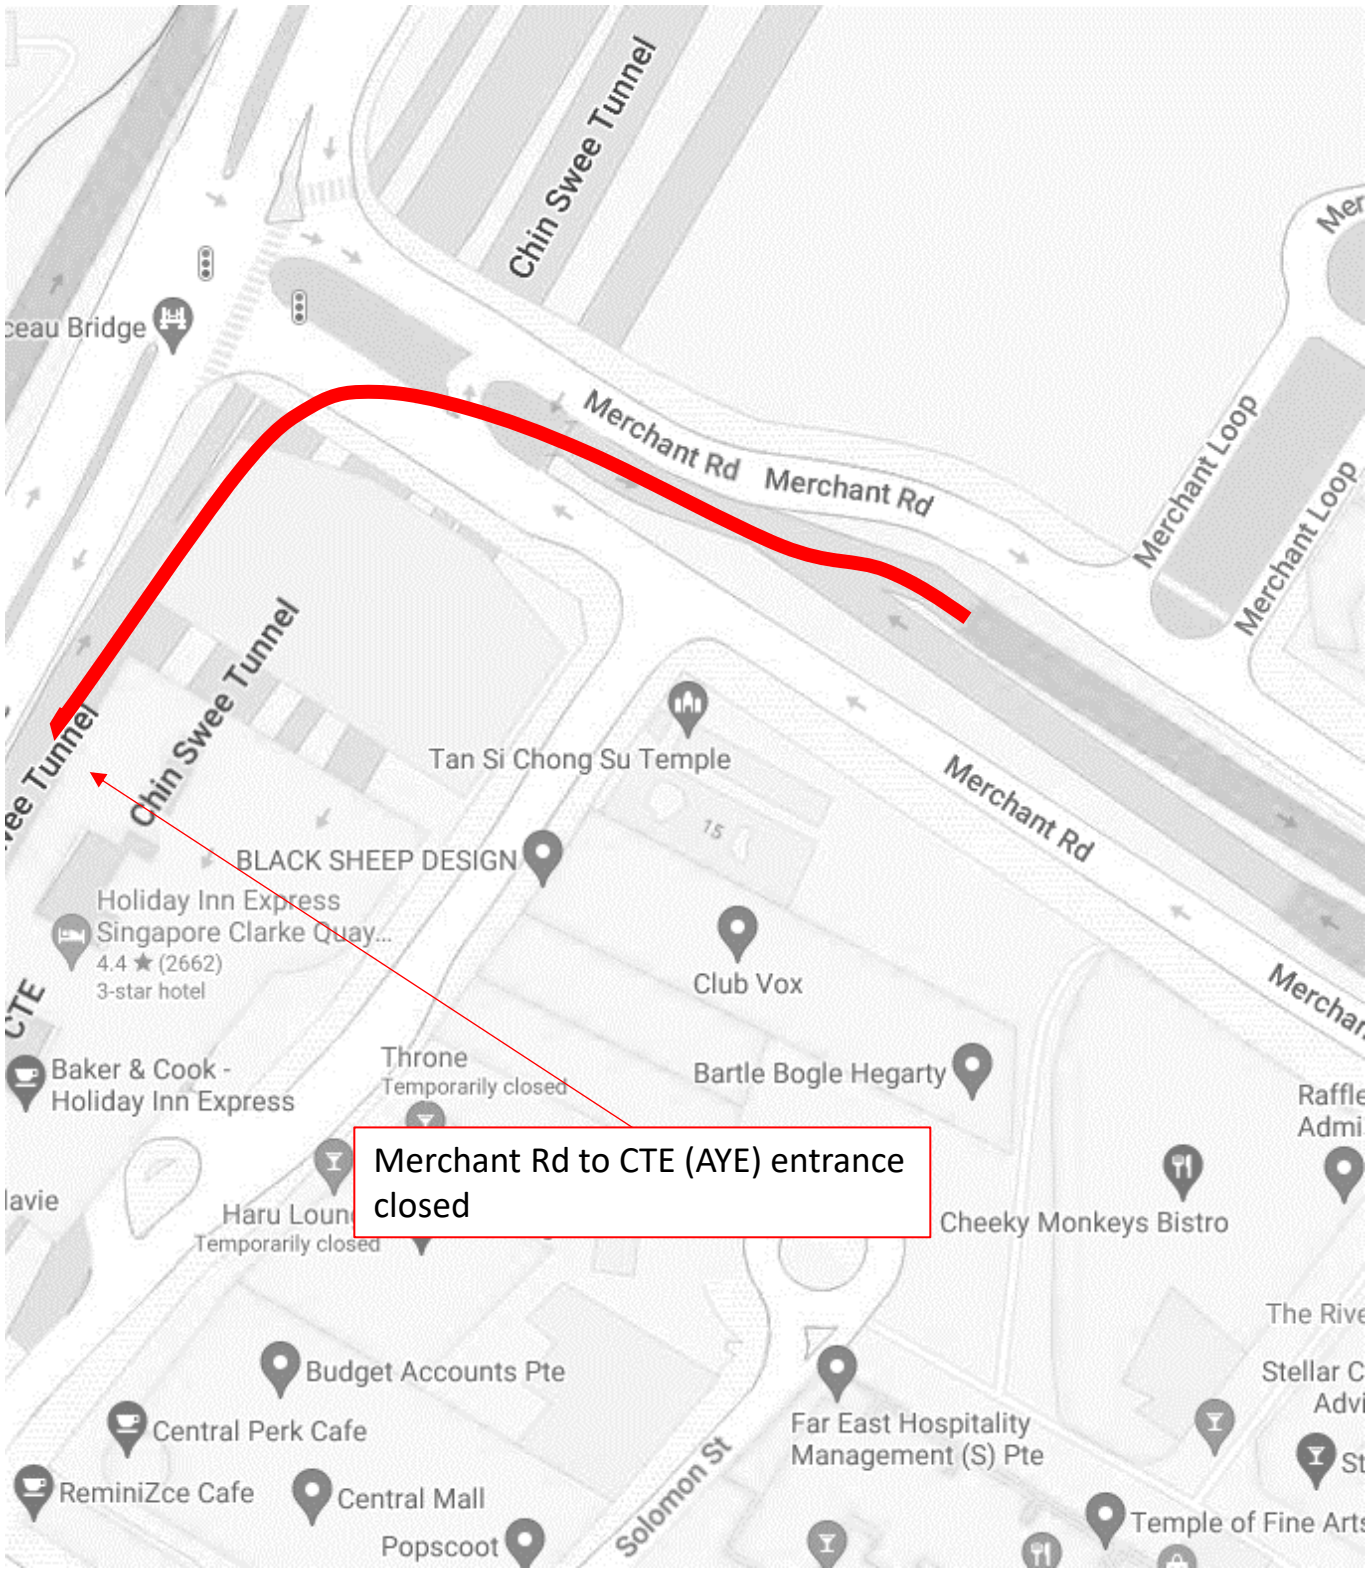

4 May 2025, 13 May 2025, 20 May 2025 and 26 May 2025

12.00am to 06.00am

Merchant Rd to CTE (AYE) entrance closed

6 May 2025 to 8 May 2025 and 13 May 2025 to 15 May 2025

12.00am to 06.00am

6 May 2025 to 8 May 2025 and 13 May 2025 to 15 May 2025
12.00am to 06.00am

8 May 2025, 20 May 2025, 23 May 2025 and 26 May 2025

12.00am to 06.00am

CTE (AYE) to Havelock Rd Exit closed

13 May 2025 and 15 May 2025

12.00am to 06.00am

14 May 2025 and 15 May 2025

12.00am to 06.00am