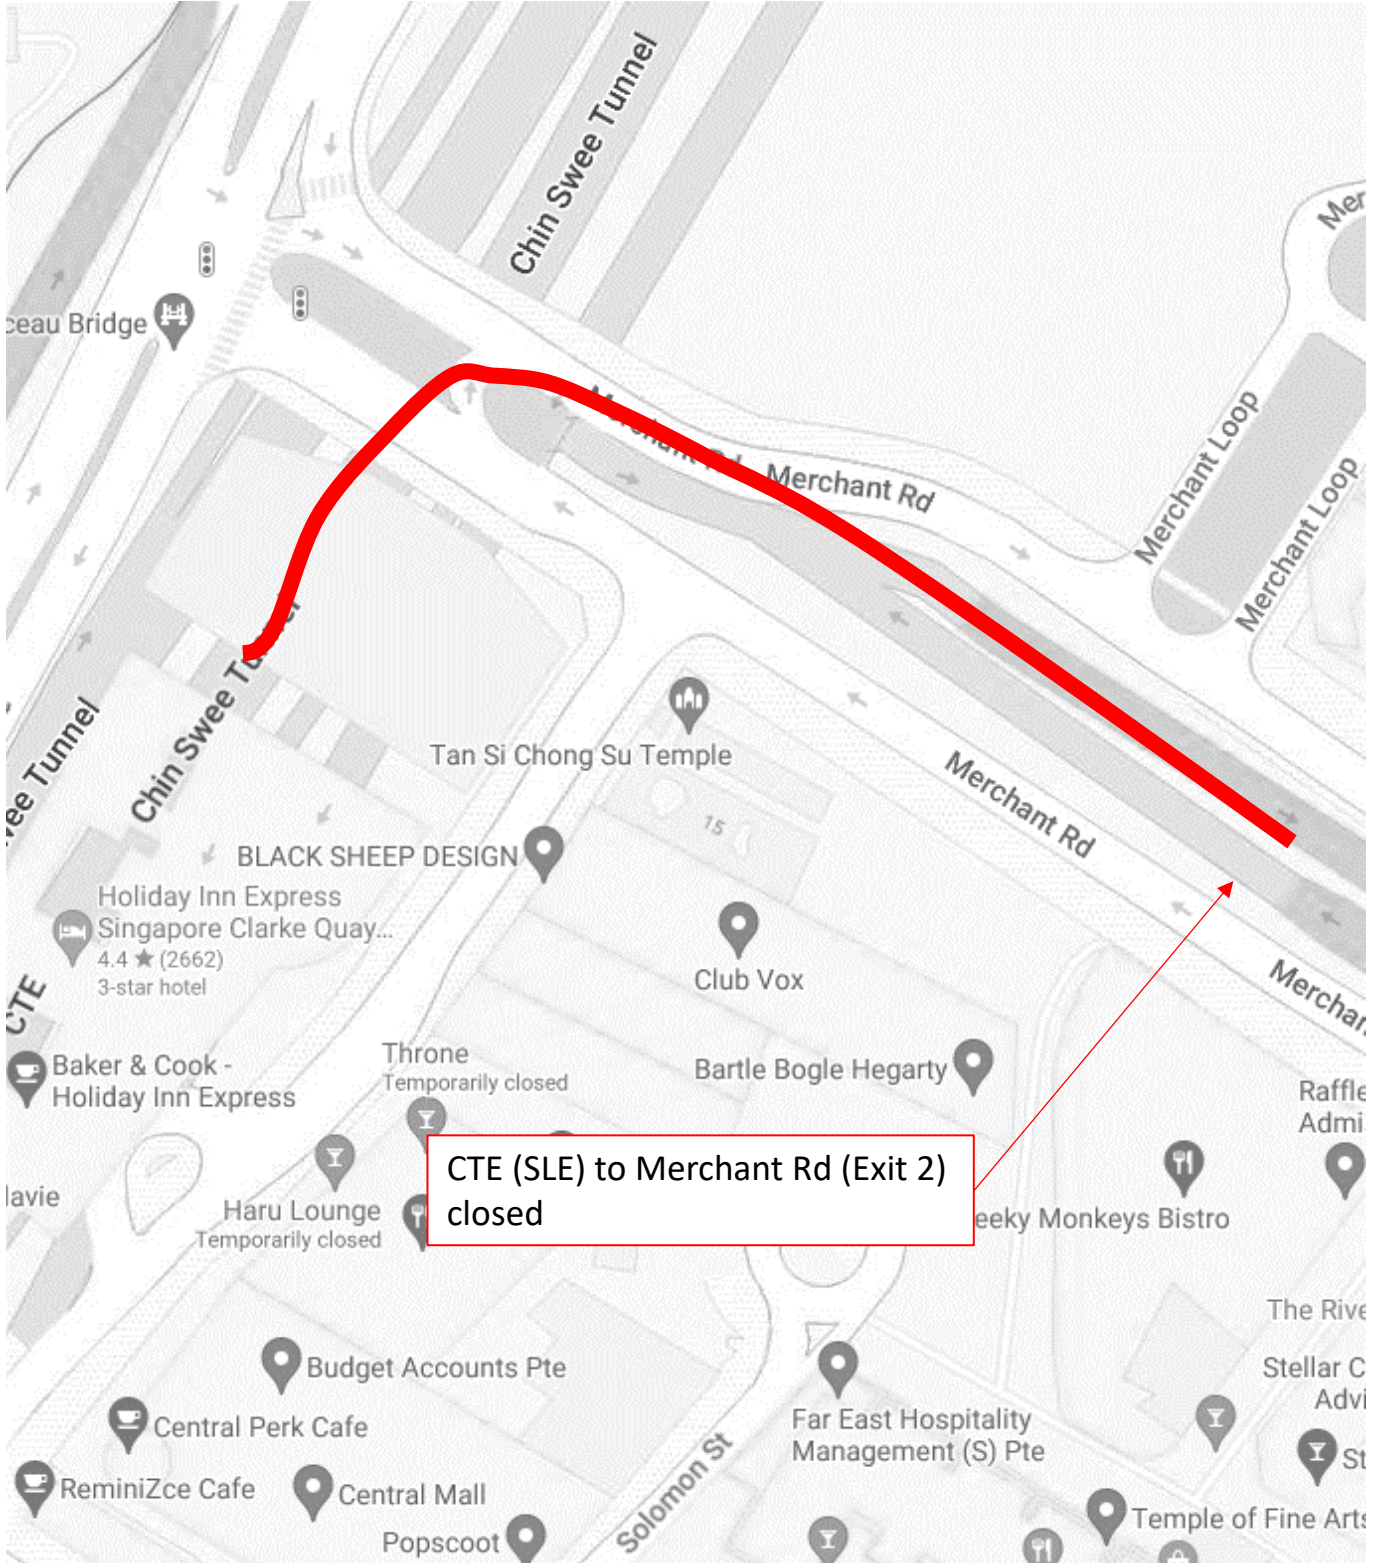

4 May 2025, 13 May 2025, 20 May 2025 and 26 May 2025

12.00am to 06.00am

Merchant Rd to CTE (AYE) entrance closed

6 May 2025 to 8 May 2025 and 13 May 2025 to 15 May 2025

12.00am to 06.00am

6 May 2025 to 8 May 2025 and 13 May 2025 to 15 May 2025
12.00am to 06.00am

8 May 2025, 20 May 2025, 23 May 2025 and 26 May 2025

12.00am to 06.00am

CTE (AYE) to Havelock Rd Exit closed

13 May 2025 and 15 May 2025

12.00am to 06.00am

14 May 2025 and 15 May 2025

12.00am to 06.00am