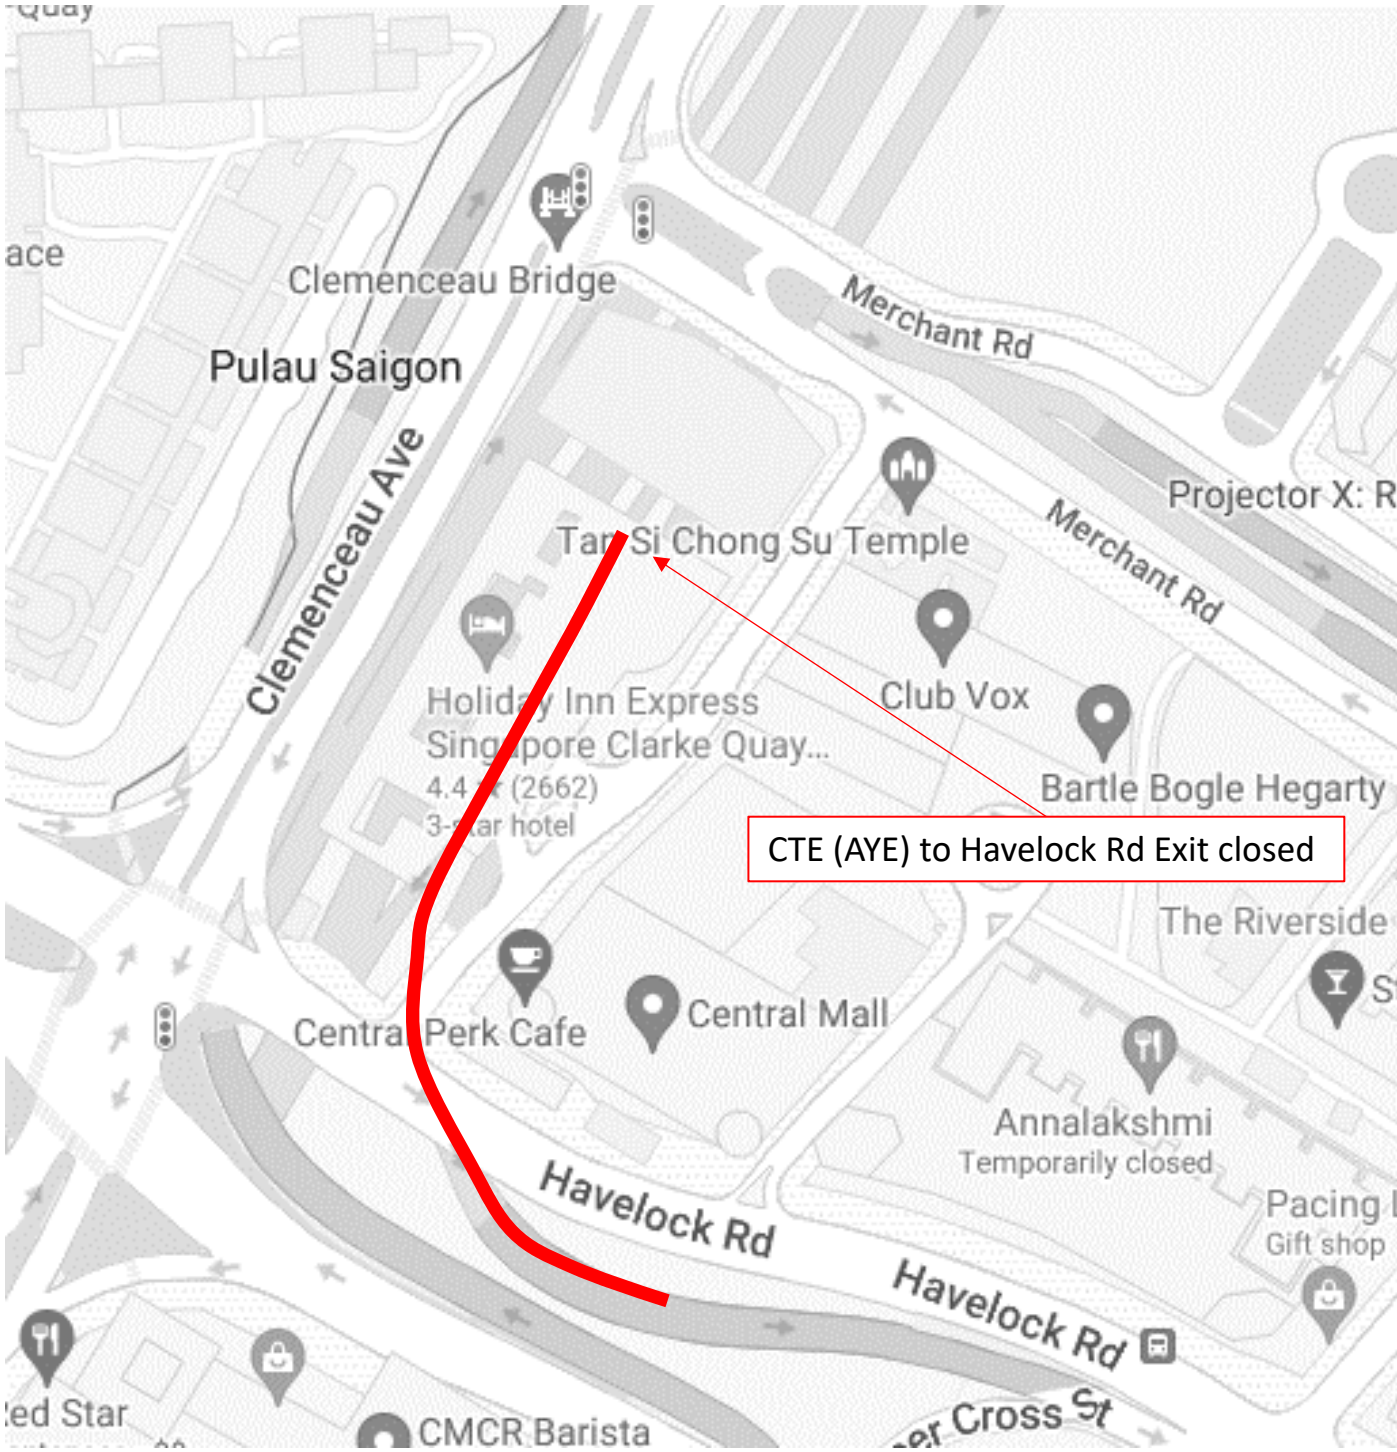

4 May 2025, 13 May 2025, 20 May 2025 and 26 May 2025

12.00am to 06.00am

Merchant Rd to CTE (AYE) entrance closed

6 May 2025 to 8 May 2025 and 13 May 2025 to 15 May 2025

12.00am to 06.00am

6 May 2025 to 8 May 2025 and 13 May 2025 to 15 May 2025
12.00am to 06.00am

8 May 2025, 20 May 2025, 23 May 2025 and 26 May 2025

12.00am to 06.00am

CTE (AYE) to Havelock Rd Exit closed

13 May 2025 and 15 May 2025

12.00am to 06.00am

14 May 2025 and 15 May 2025

12.00am to 06.00am