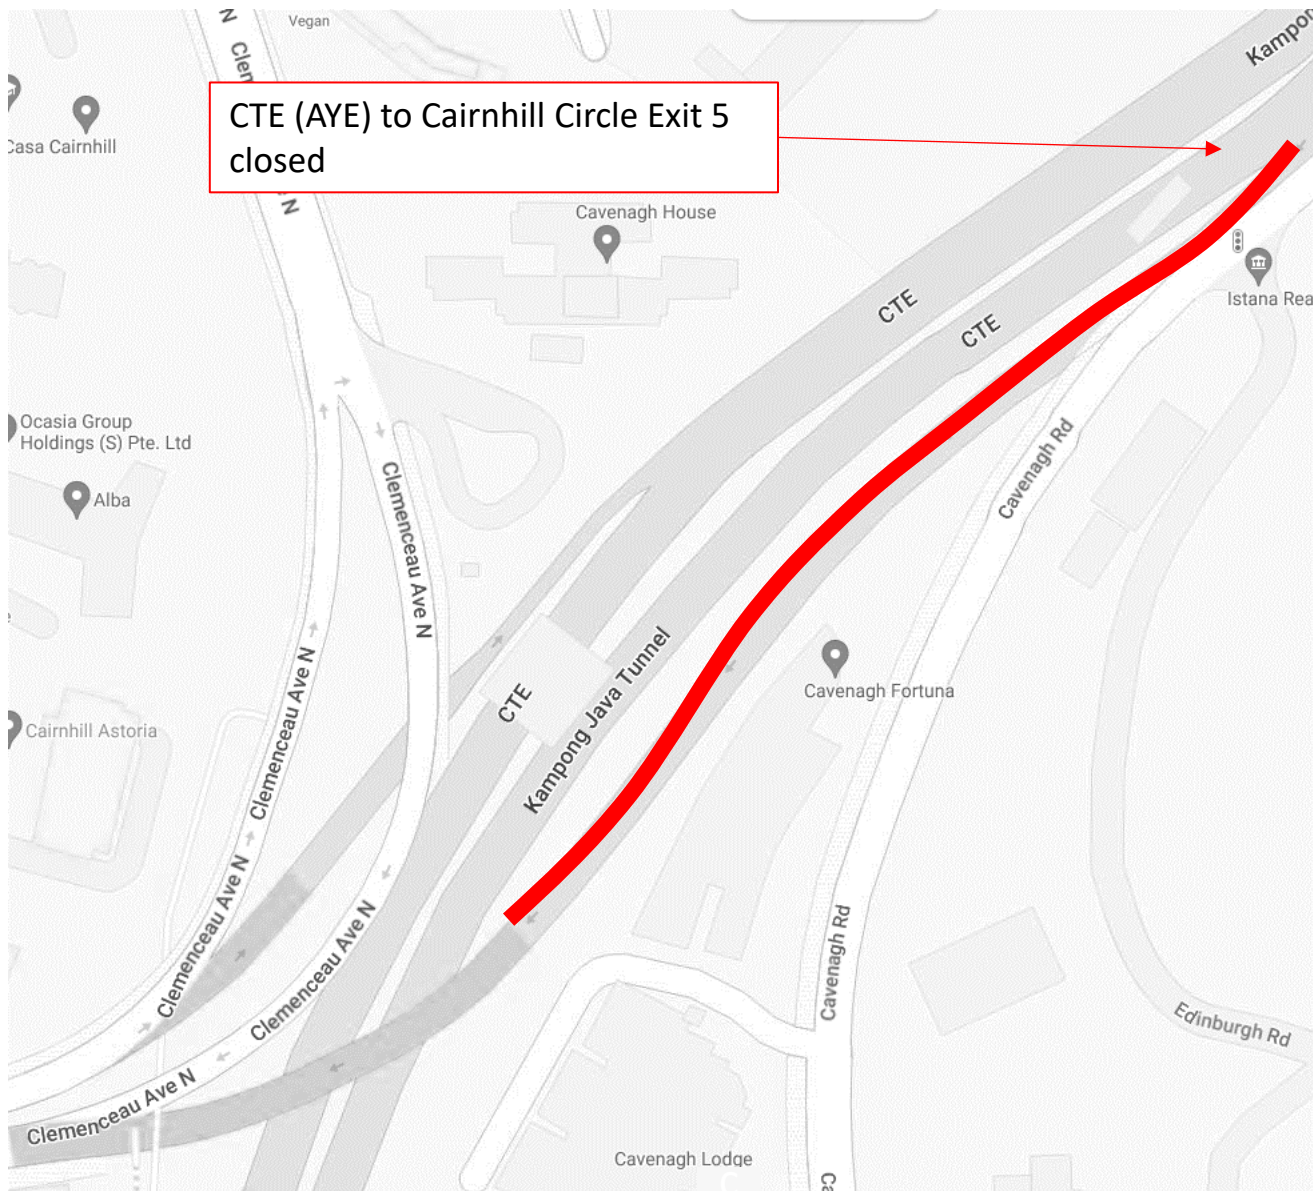

4 May 2025, 13 May 2025, 20 May 2025 and 26 May 2025

12.00am to 06.00am

Merchant Rd to CTE (AYE) entrance closed

6 May 2025 to 8 May 2025 and 13 May 2025 to 15 May 2025

12.00am to 06.00am

6 May 2025 to 8 May 2025 and 13 May 2025 to 15 May 2025
12.00am to 06.00am

8 May 2025, 20 May 2025, 23 May 2025 and 26 May 2025

12.00am to 06.00am

CTE (AYE) to Havelock Rd Exit closed

13 May 2025 and 15 May 2025

12.00am to 06.00am

14 May 2025 and 15 May 2025

12.00am to 06.00am