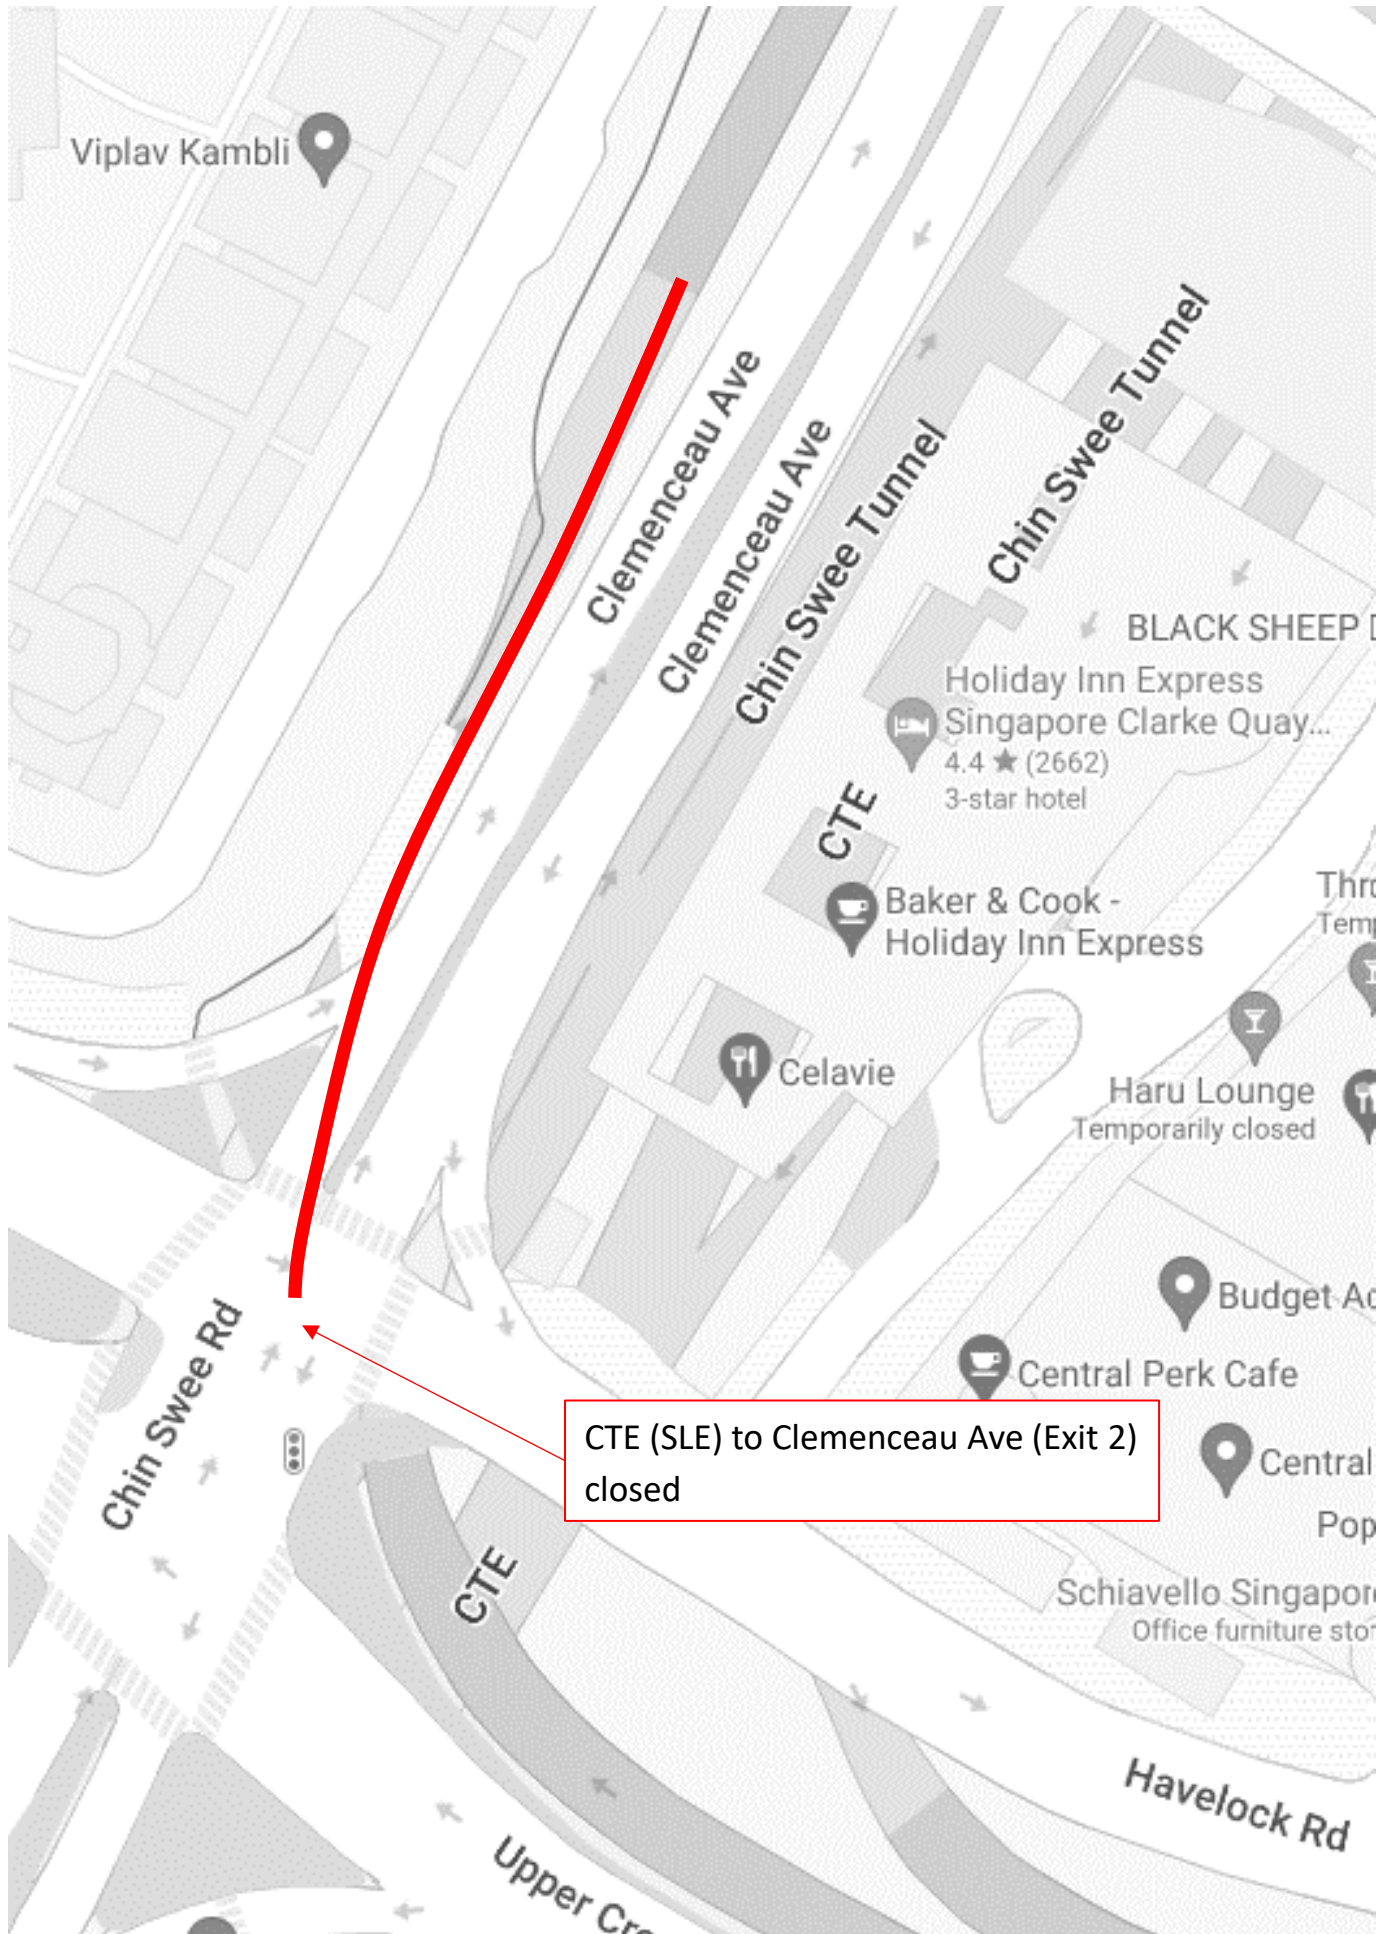

4 May 2025, 13 May 2025, 20 May 2025 and 26 May 2025

12.00am to 06.00am

Merchant Rd to CTE (AYE) entrance closed

6 May 2025 to 8 May 2025 and 13 May 2025 to 15 May 2025

12.00am to 06.00am

6 May 2025 to 8 May 2025 and 13 May 2025 to 15 May 2025
12.00am to 06.00am

8 May 2025, 20 May 2025, 23 May 2025 and 26 May 2025

12.00am to 06.00am

CTE (AYE) to Havelock Rd Exit closed

13 May 2025 and 15 May 2025

12.00am to 06.00am

14 May 2025 and 15 May 2025

12.00am to 06.00am