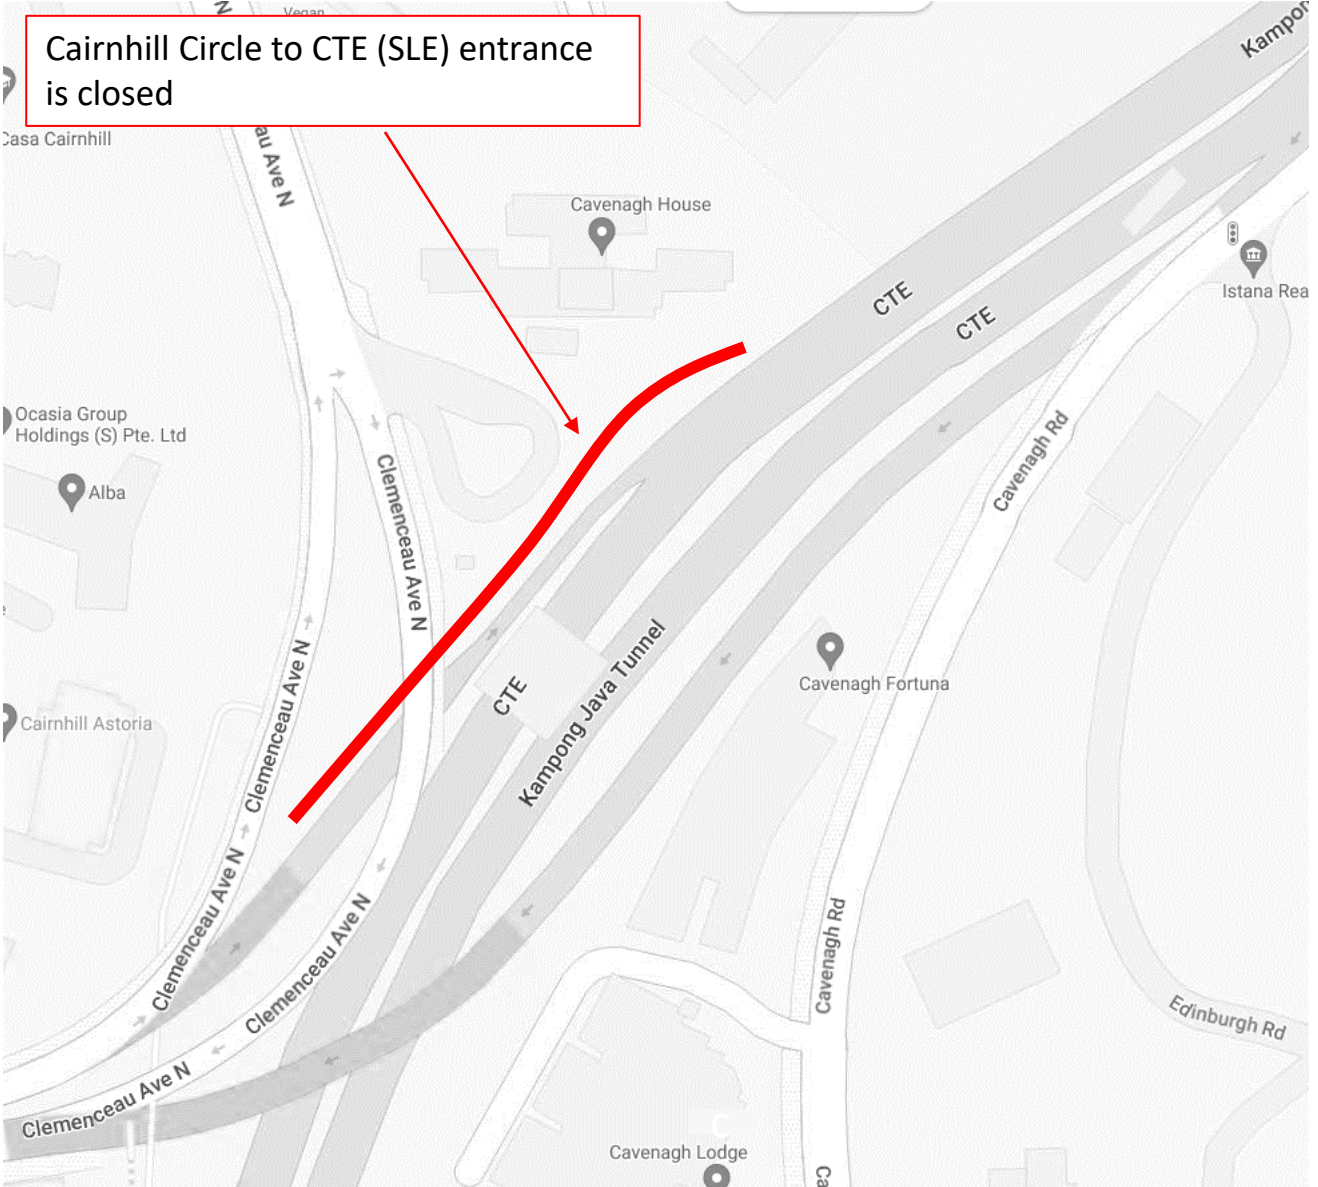

12 November 2024 and 13 November 2024

12.00am to 05.00am

Cairnhill Circle to CTE (SLE) entrance is closed

29 November 2024

12.00am to 05.00am

Merchant Rd to CTE (AYE) entrance is closed