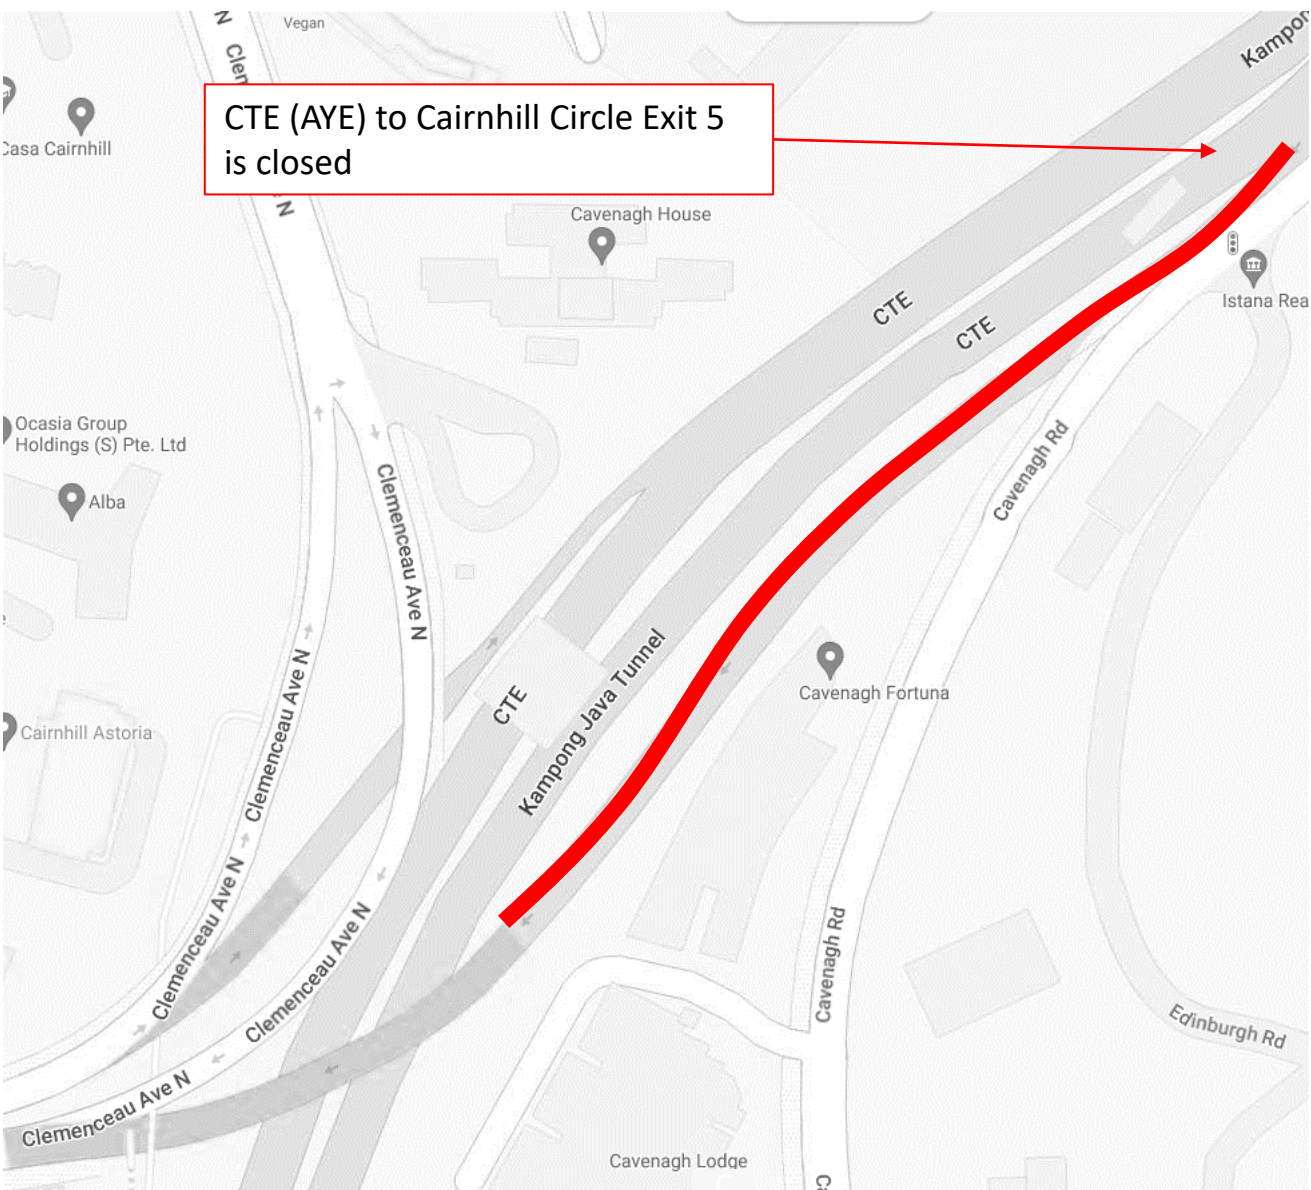

1 August 2024 to 2 August 2024, 4 August 2024 and 8 August 2024

12.00am to 06.00am