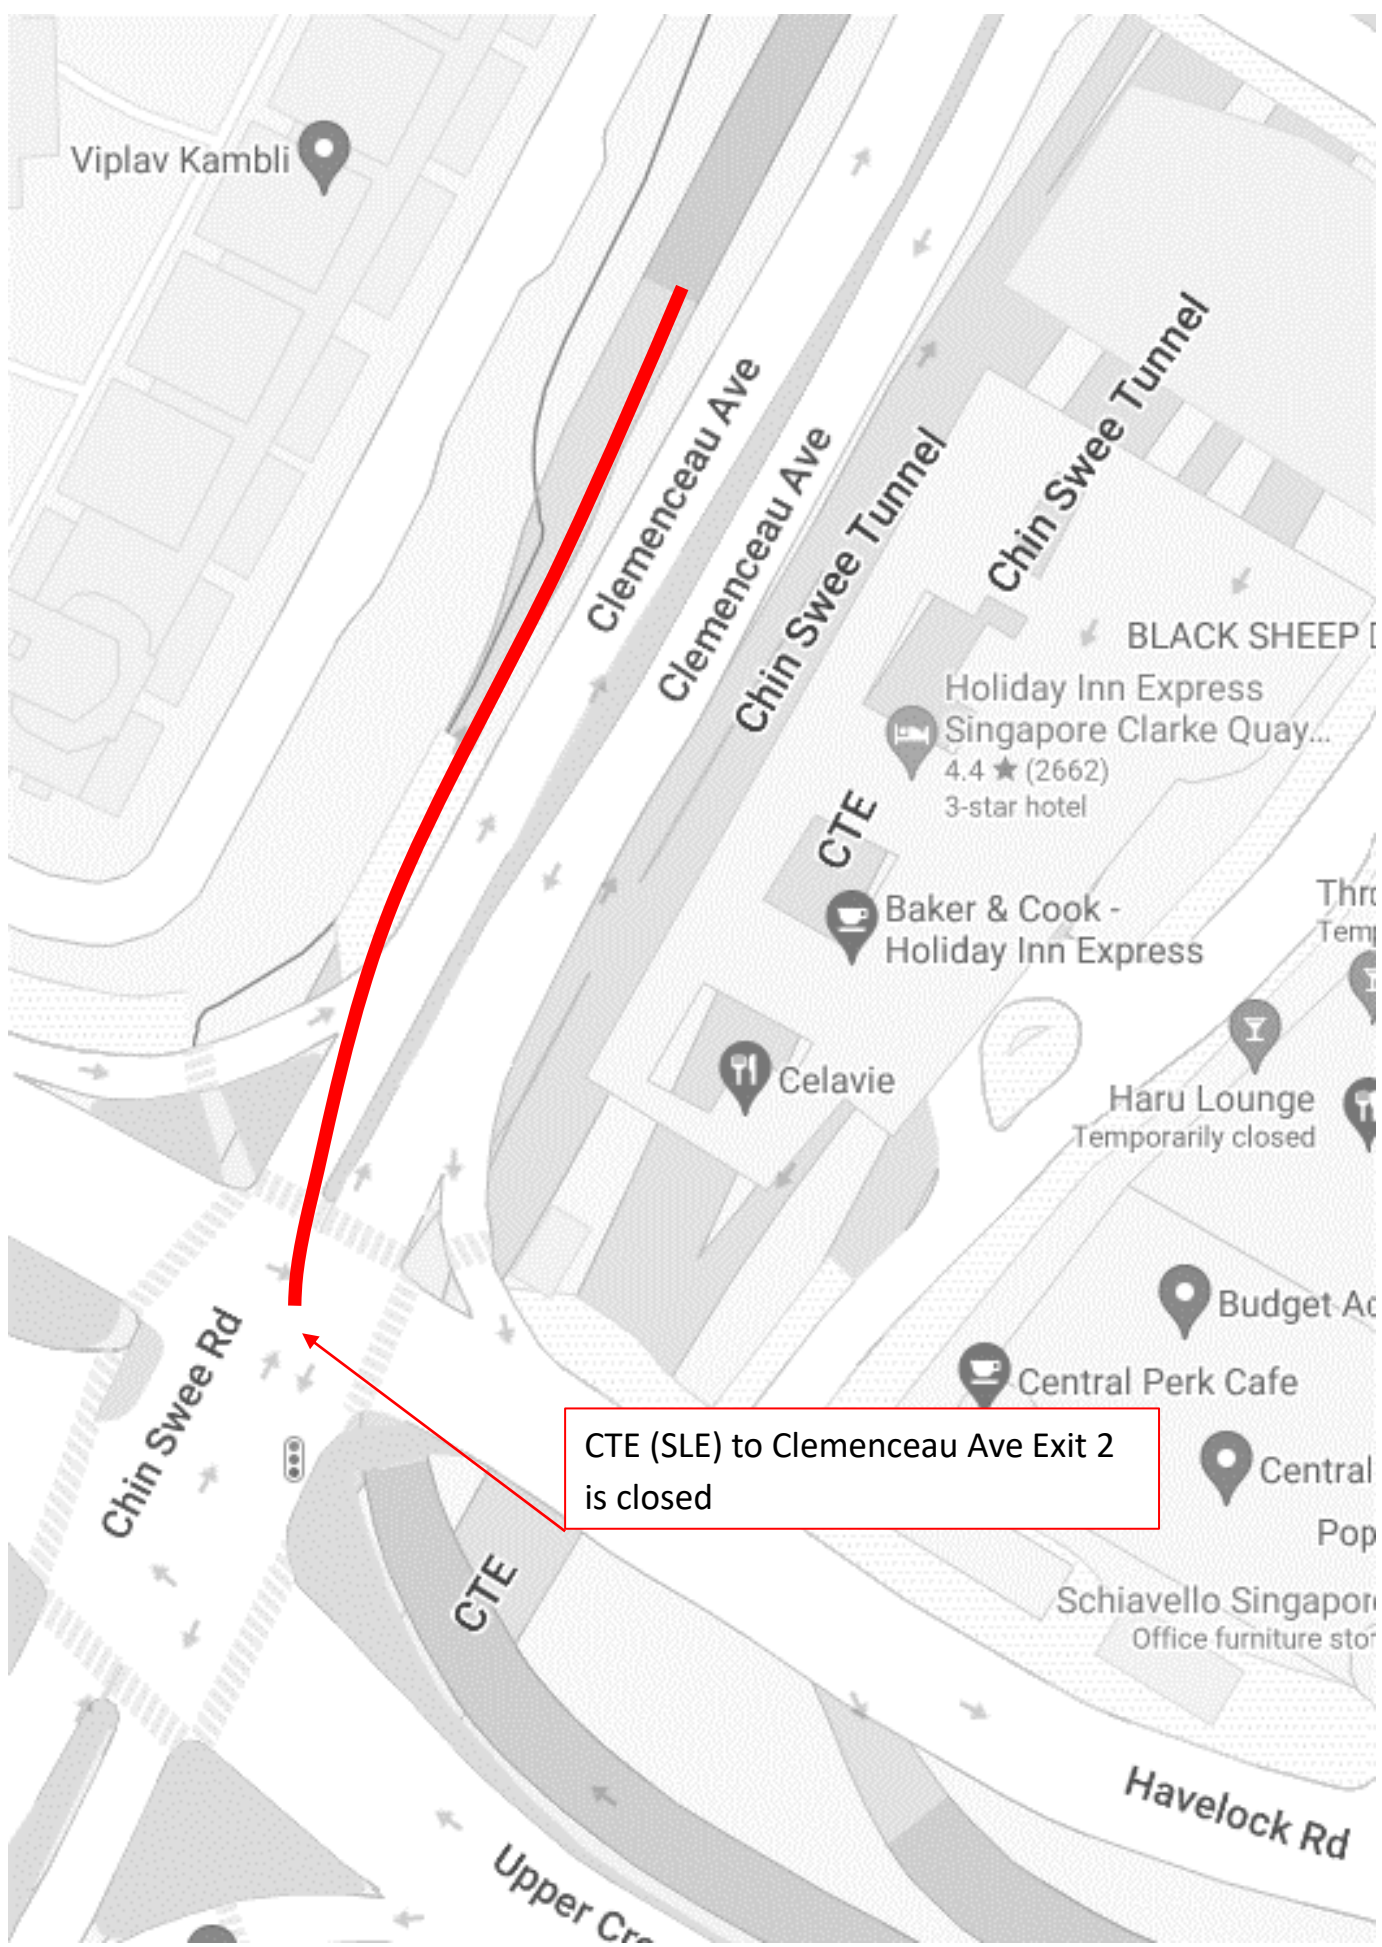

**1 August 2024 to 2 August 2024, 4 August 2024 to 8 August 2024,
11 August 2024 to 16 August 2024, 18 August 2024 to 23 August 2024
and 25 August 2024 to 30 August 2024**
12.00am to 06.00am

1 August 2024 to 2 August 2024, 4 August 2024 to 8 August 2024,
11 August 2024 to 16 August 2024, 18 August 2024 to 23 August 2024
and 25 August 2024 to 30 August 2024
12.00am to 06.00am

CTE (SLE) to Clemenceau Ave Exit 2
is closed

1 August 2024 to 2 August 2024, 4 August 2024 to 8 August 2024,
11 August 2024 to 16 August 2024, 18 August 2024 to 23 August 2024
and 25 August 2024 to 30 August 2024
12.00am to 06.00am

CTE (SLE) to Merchant Rd (Exit 2)
is closed

1 August 2024 to 2 August 2024, 4 August 2024, 7 August 2024 to 8 August 2024, 11 August 2024 to 13 August 2024, 15 August 2024 to 16 August 2024, 18 August 2024, 21 August 2024 to 23 August 2024 and 28 August 2024 to 30 August 2024
12.00am to 06.00am

CTE (AYE) Havelock Rd Exit 2 is closed

1 August 2024 to 2 August 2024, 4 August 2024, 7 August 2024 to 8 August 2024, 14 August 2024 to 16 August 2024, 18 August 2024, 22 August 2024 to 23 August 2024 and 27 August 2024 to 30 August 2024