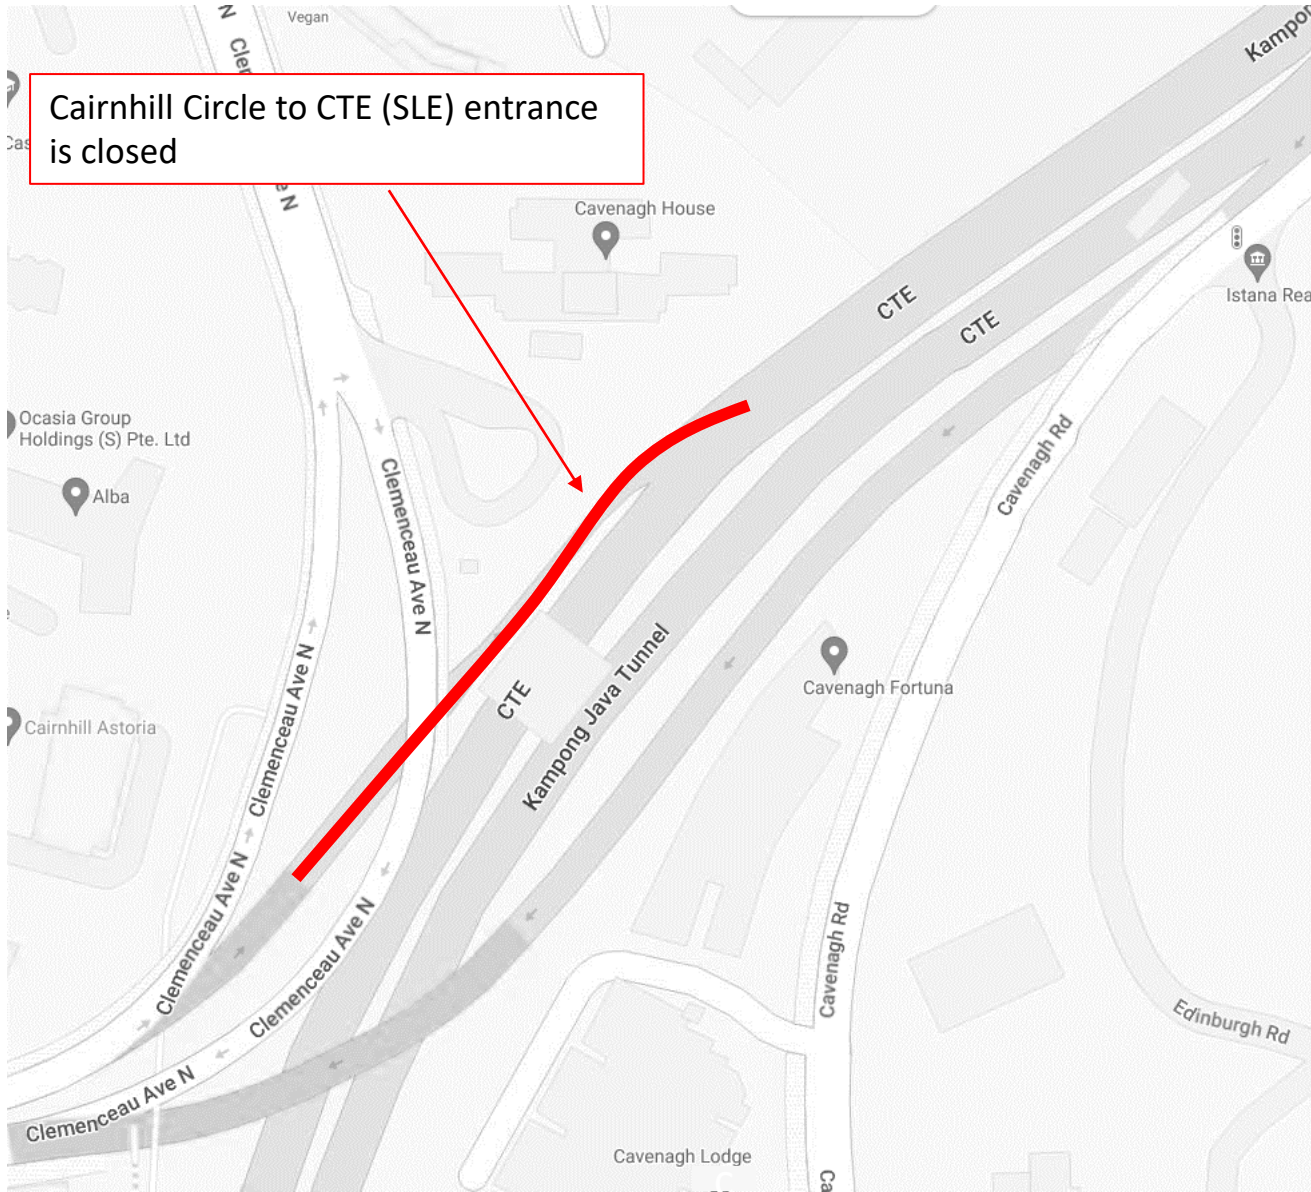

1 August 2024 to 2 August 2024, 4 August 2024, 7 August 2024 to 8 August 2024, 14 August 2024 to 16 August 2024, 18 August 2024, 22 August 2024 to 23 August 2024 and 27 August 2024 to 30 August 2024

12.00am to 06.00am