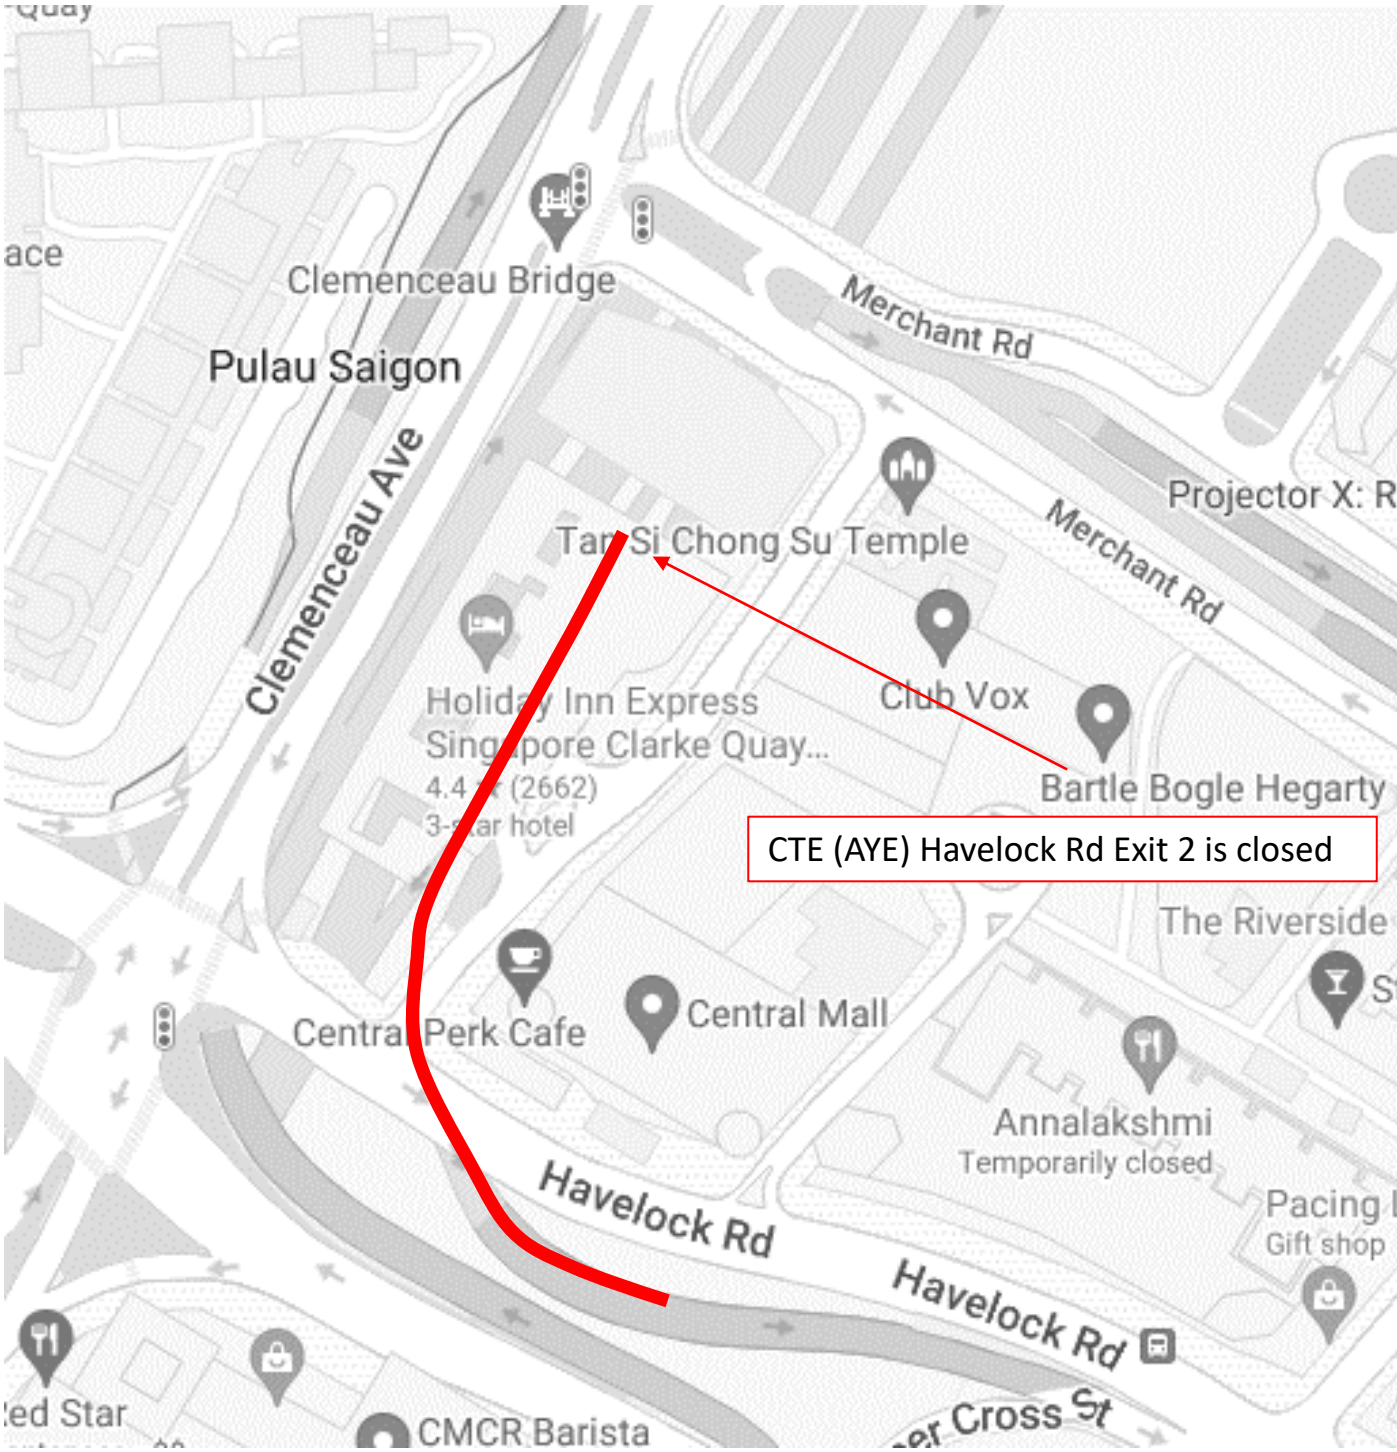

**1 August 2024 to 2 August 2024, 4 August 2024 to 8 August 2024,
11 August 2024 to 16 August 2024, 18 August 2024 to 23 August 2024
and 25 August 2024 to 30 August 2024**
12.00am to 06.00am

1 August 2024 to 2 August 2024, 4 August 2024 to 8 August 2024,
11 August 2024 to 16 August 2024, 18 August 2024 to 23 August 2024
and 25 August 2024 to 30 August 2024
12.00am to 06.00am

CTE (SLE) to Clemenceau Ave Exit 2
is closed

1 August 2024 to 2 August 2024, 4 August 2024 to 8 August 2024,
11 August 2024 to 16 August 2024, 18 August 2024 to 23 August 2024
and 25 August 2024 to 30 August 2024
12.00am to 06.00am

CTE (SLE) to Merchant Rd (Exit 2)
is closed

1 August 2024 to 2 August 2024, 4 August 2024, 7 August 2024 to 8 August 2024, 11 August 2024 to 13 August 2024, 15 August 2024 to 16 August 2024, 18 August 2024, 21 August 2024 to 23 August 2024 and 28 August 2024 to 30 August 2024
12.00am to 06.00am

CTE (AYE) Havelock Rd Exit 2 is closed

1 August 2024 to 2 August 2024, 4 August 2024, 7 August 2024 to 8 August 2024, 14 August 2024 to 16 August 2024, 18 August 2024, 22 August 2024 to 23 August 2024 and 27 August 2024 to 30 August 2024