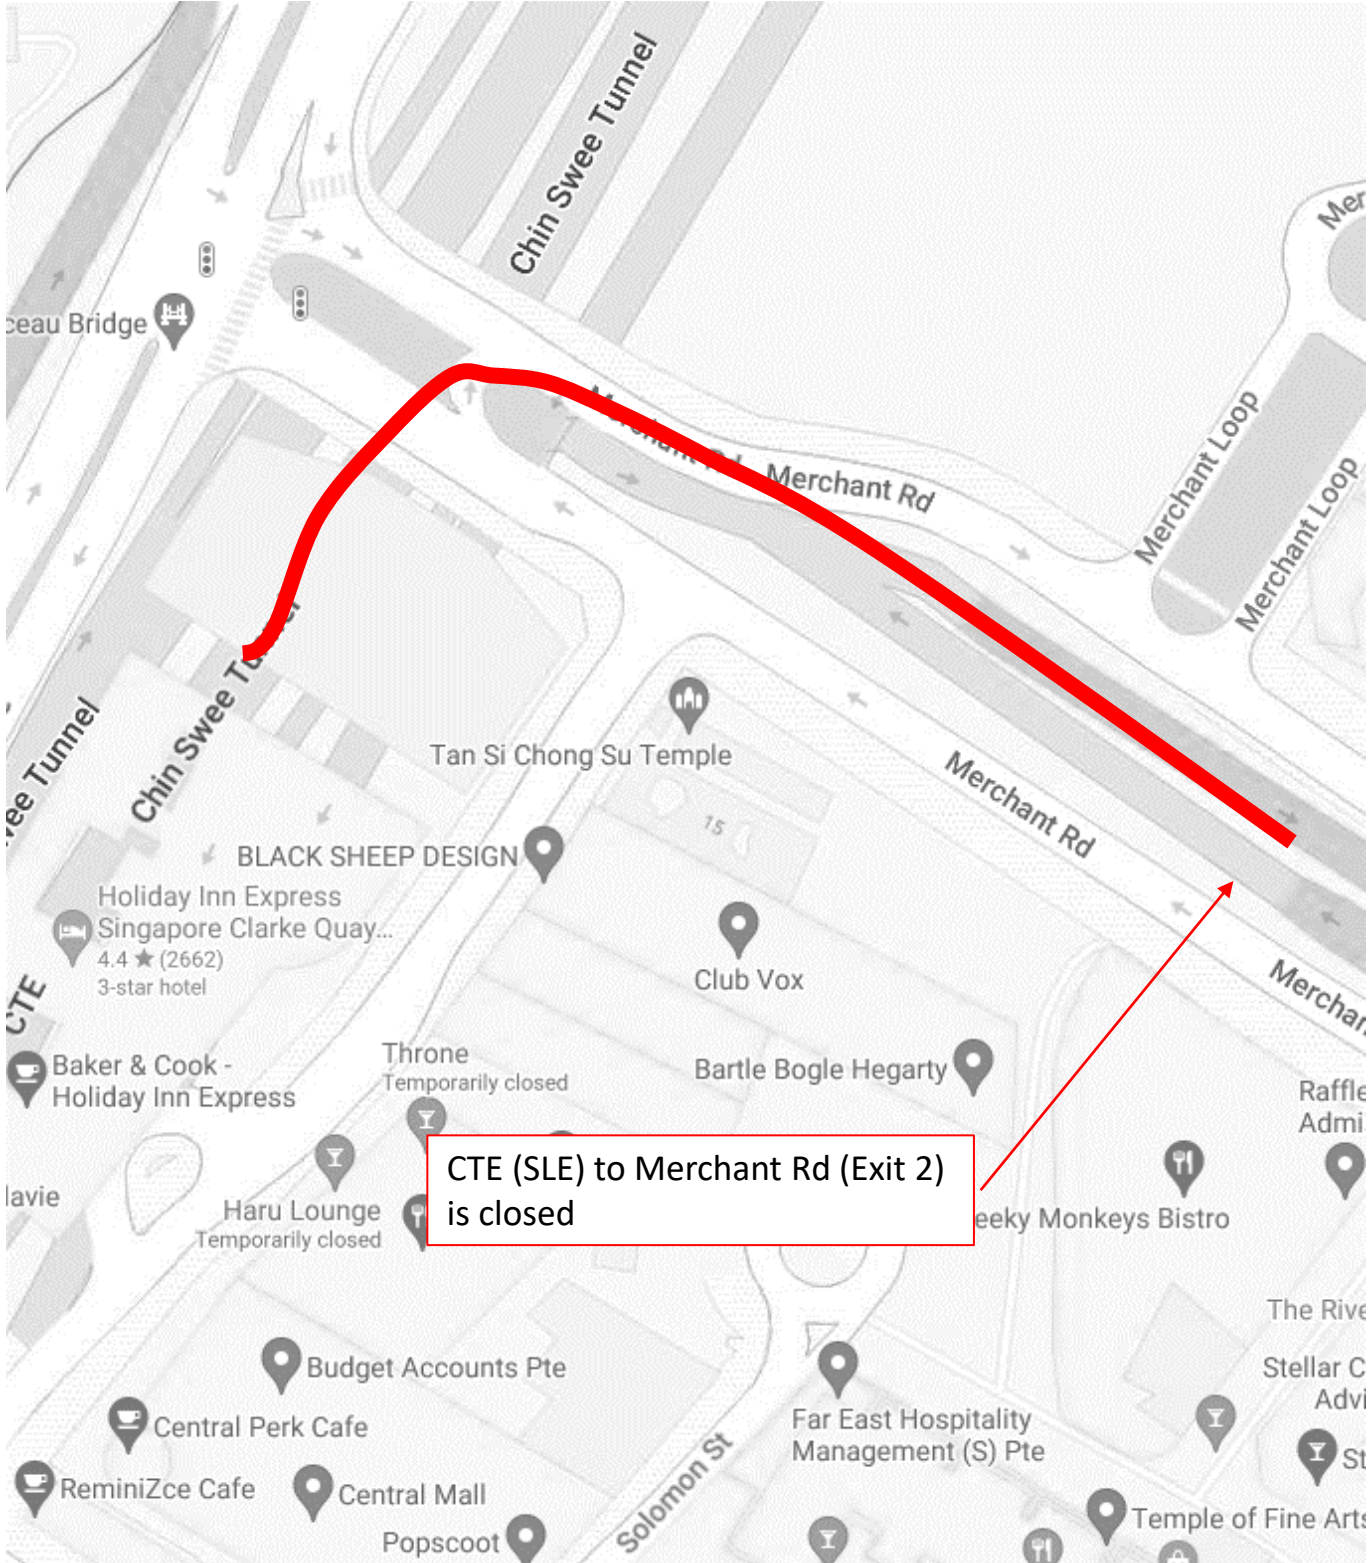

**1 August 2024 to 2 August 2024, 4 August 2024 to 8 August 2024,
11 August 2024 to 16 August 2024, 18 August 2024 to 23 August 2024
and 25 August 2024 to 30 August 2024**
12.00am to 06.00am

1 August 2024 to 2 August 2024, 4 August 2024 to 8 August 2024,
11 August 2024 to 16 August 2024, 18 August 2024 to 23 August 2024
and 25 August 2024 to 30 August 2024
12.00am to 06.00am

CTE (SLE) to Clemenceau Ave Exit 2
is closed

1 August 2024 to 2 August 2024, 4 August 2024 to 8 August 2024,
11 August 2024 to 16 August 2024, 18 August 2024 to 23 August 2024
and 25 August 2024 to 30 August 2024
12.00am to 06.00am

CTE (SLE) to Merchant Rd (Exit 2)
is closed

1 August 2024 to 2 August 2024, 4 August 2024, 7 August 2024 to 8 August 2024, 11 August 2024 to 13 August 2024, 15 August 2024 to 16 August 2024, 18 August 2024, 21 August 2024 to 23 August 2024 and 28 August 2024 to 30 August 2024
12.00am to 06.00am

CTE (AYE) Havelock Rd Exit 2 is closed

1 August 2024 to 2 August 2024, 4 August 2024, 7 August 2024 to 8 August 2024, 14 August 2024 to 16 August 2024, 18 August 2024, 22 August 2024 to 23 August 2024 and 27 August 2024 to 30 August 2024