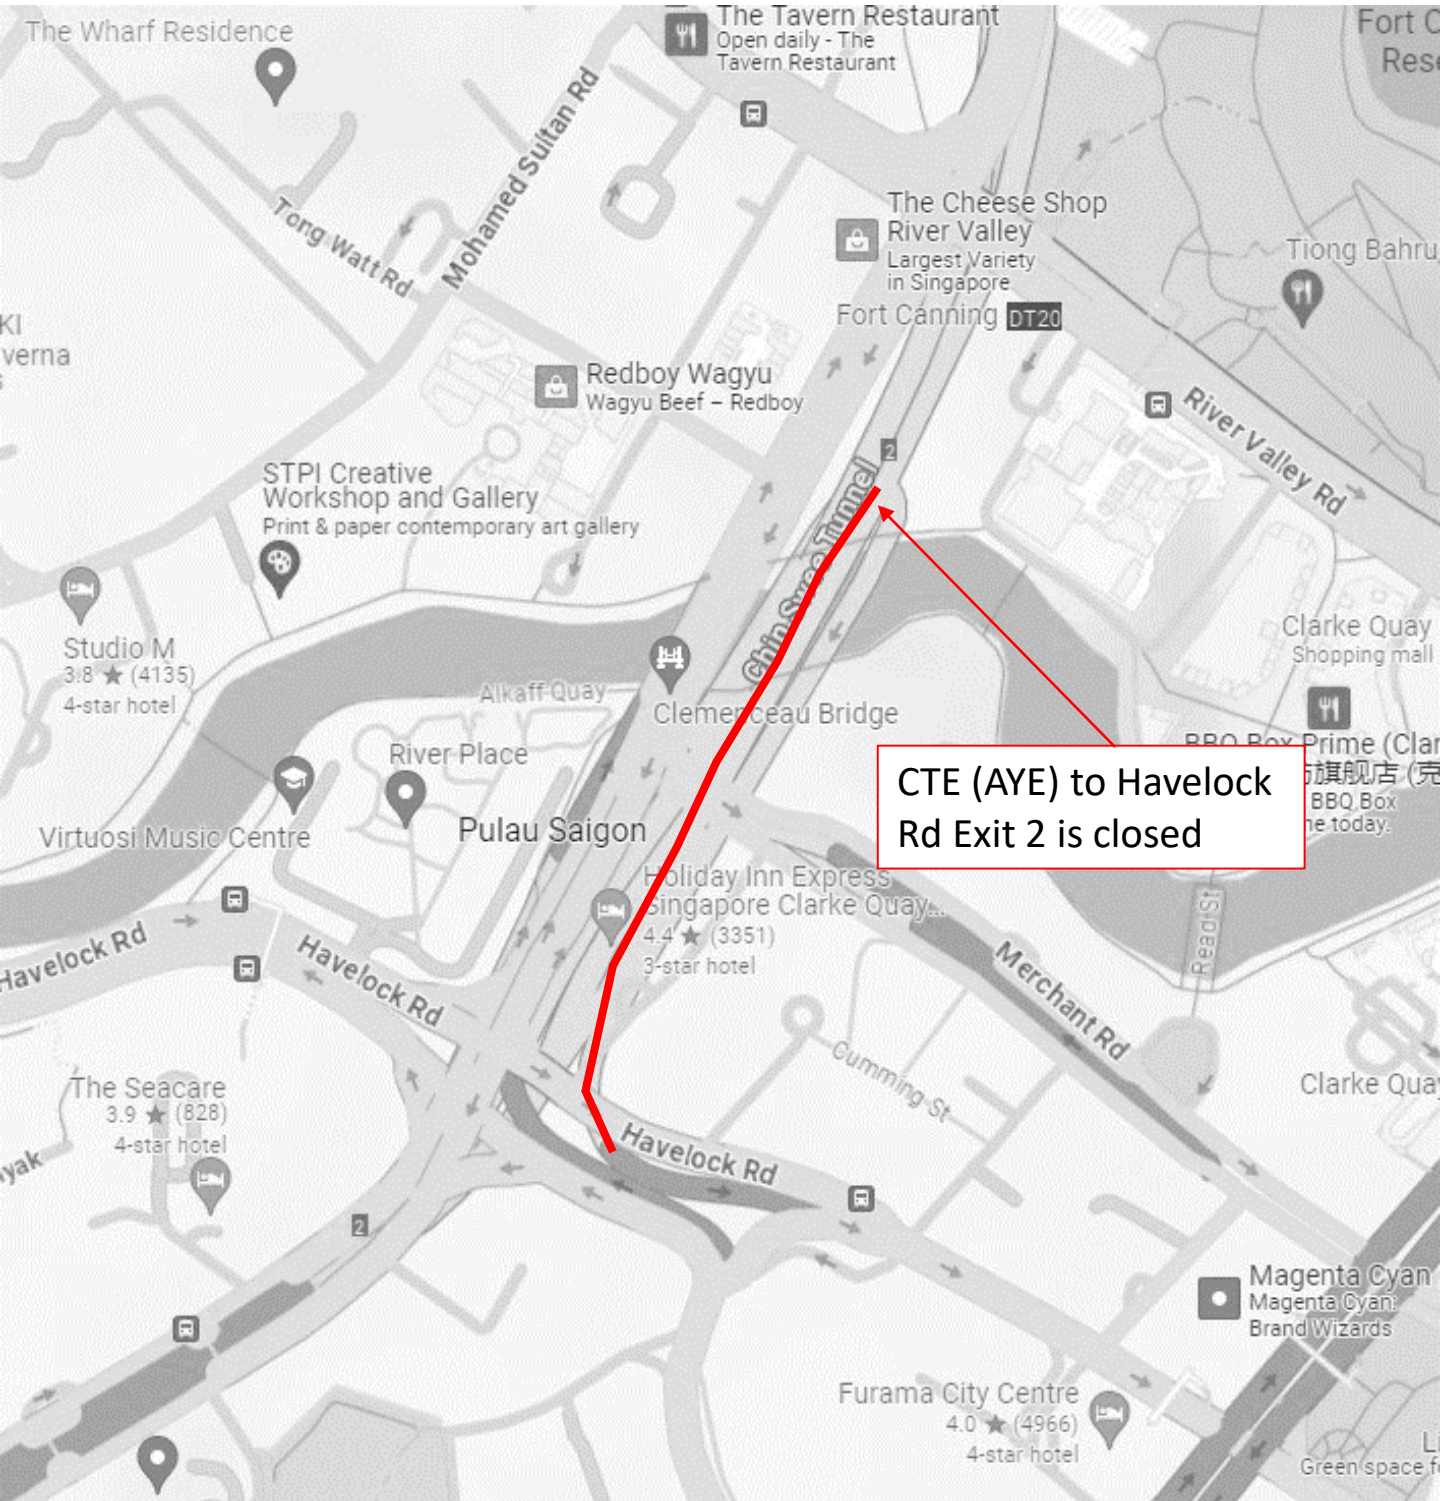

19 July 2024, 22 July 2024 to 26 July 2024 and 29 July 2024 to 31 July 2024
12.00am to 06.00am

CTE (AYE) to Cairnhill Circle Exit 5 is closed

19 July 2024, 25 July 2024 and 31 July 2024

12.00am to 06.00am

Upp Cross St to CTE (SLE) is closed

22 July 2024 to 26 July 2024 and 29 July 2024 to 31 July 2024

12.00am to 06.00am

22 July 2024 to 26 July 2024 and 29 July 2024 to 31 July 2024

12.00am to 06.00am

**CTE (SLE) to Merchant Rd
Exit 2 is closed**

30 July 2024 to 31 July 2024

12.00am to 06.00am

Merchant Rd to CTE
(AYE) entrance is closed

30 July 2024 to 31 July 2024

12.00am to 06.00am

CTE (AYE) to Havelock Rd Exit 2 is closed