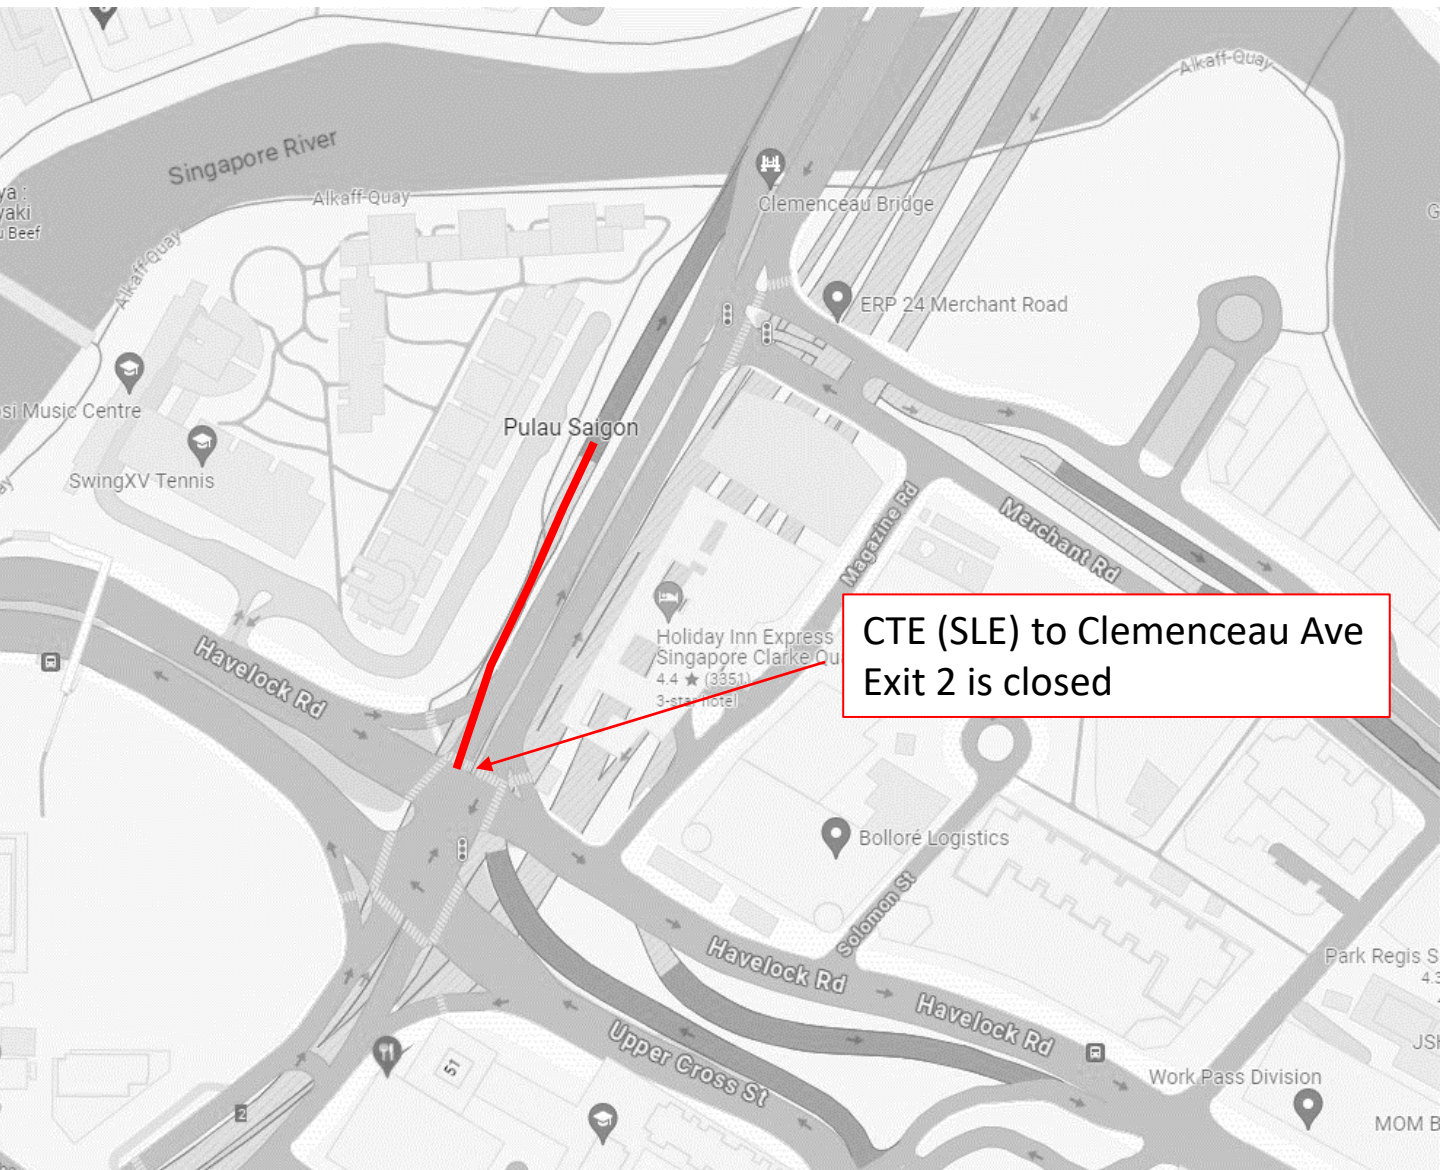

19 July 2024, 22 July 2024 to 26 July 2024 and 29 July 2024 to 31 July 2024
12.00am to 06.00am

CTE (AYE) to Cairnhill Circle Exit 5 is closed

19 July 2024, 25 July 2024 and 31 July 2024

12.00am to 06.00am

Upp Cross St to CTE (SLE) is closed

22 July 2024 to 26 July 2024 and 29 July 2024 to 31 July 2024

12.00am to 06.00am

22 July 2024 to 26 July 2024 and 29 July 2024 to 31 July 2024

12.00am to 06.00am

**CTE (SLE) to Merchant Rd
Exit 2 is closed**

30 July 2024 to 31 July 2024

12.00am to 06.00am

Merchant Rd to CTE
(AYE) entrance is closed

30 July 2024 to 31 July 2024

12.00am to 06.00am

CTE (AYE) to Havelock Rd Exit 2 is closed