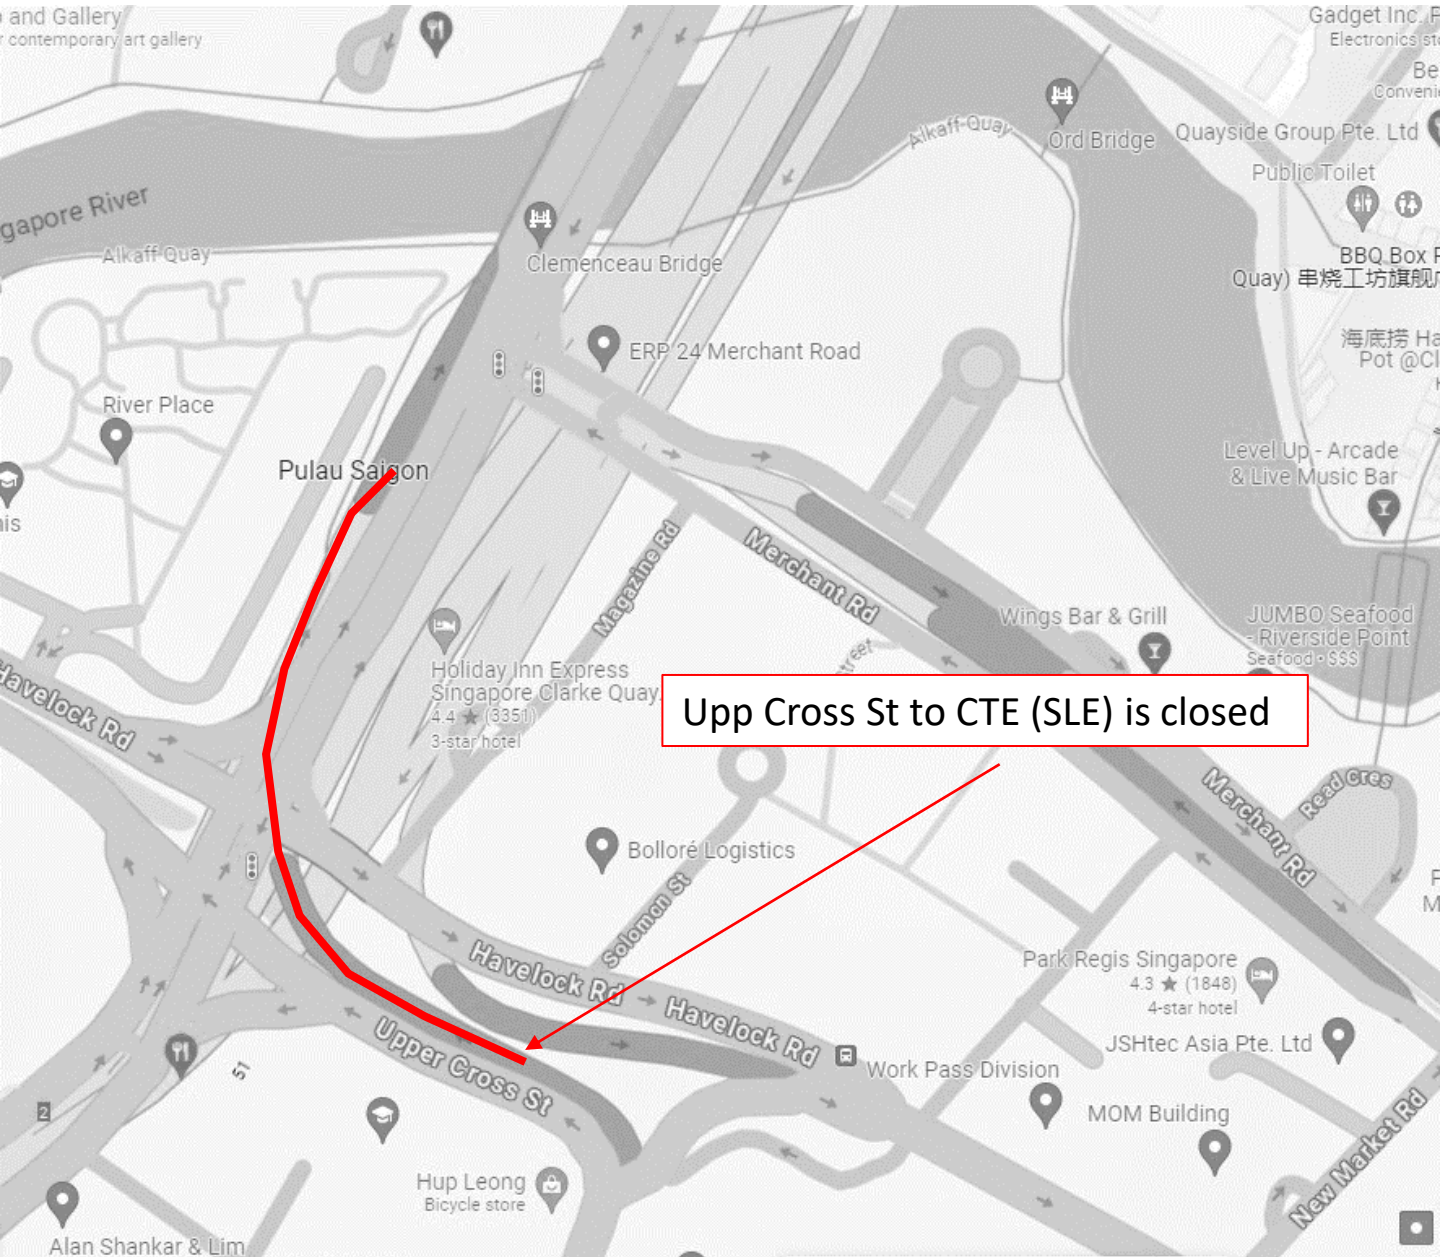

19 July 2024, 22 July 2024 to 26 July 2024 and 29 July 2024 to 31 July 2024
12.00am to 06.00am

CTE (AYE) to Cairnhill Circle Exit 5 is closed

19 July 2024, 25 July 2024 and 31 July 2024

12.00am to 06.00am

Upp Cross St to CTE (SLE) is closed

22 July 2024 to 26 July 2024 and 29 July 2024 to 31 July 2024

12.00am to 06.00am

22 July 2024 to 26 July 2024 and 29 July 2024 to 31 July 2024

12.00am to 06.00am

**CTE (SLE) to Merchant Rd
Exit 2 is closed**

30 July 2024 to 31 July 2024

12.00am to 06.00am

Merchant Rd to CTE
(AYE) entrance is closed

30 July 2024 to 31 July 2024

12.00am to 06.00am

CTE (AYE) to Havelock Rd Exit 2 is closed