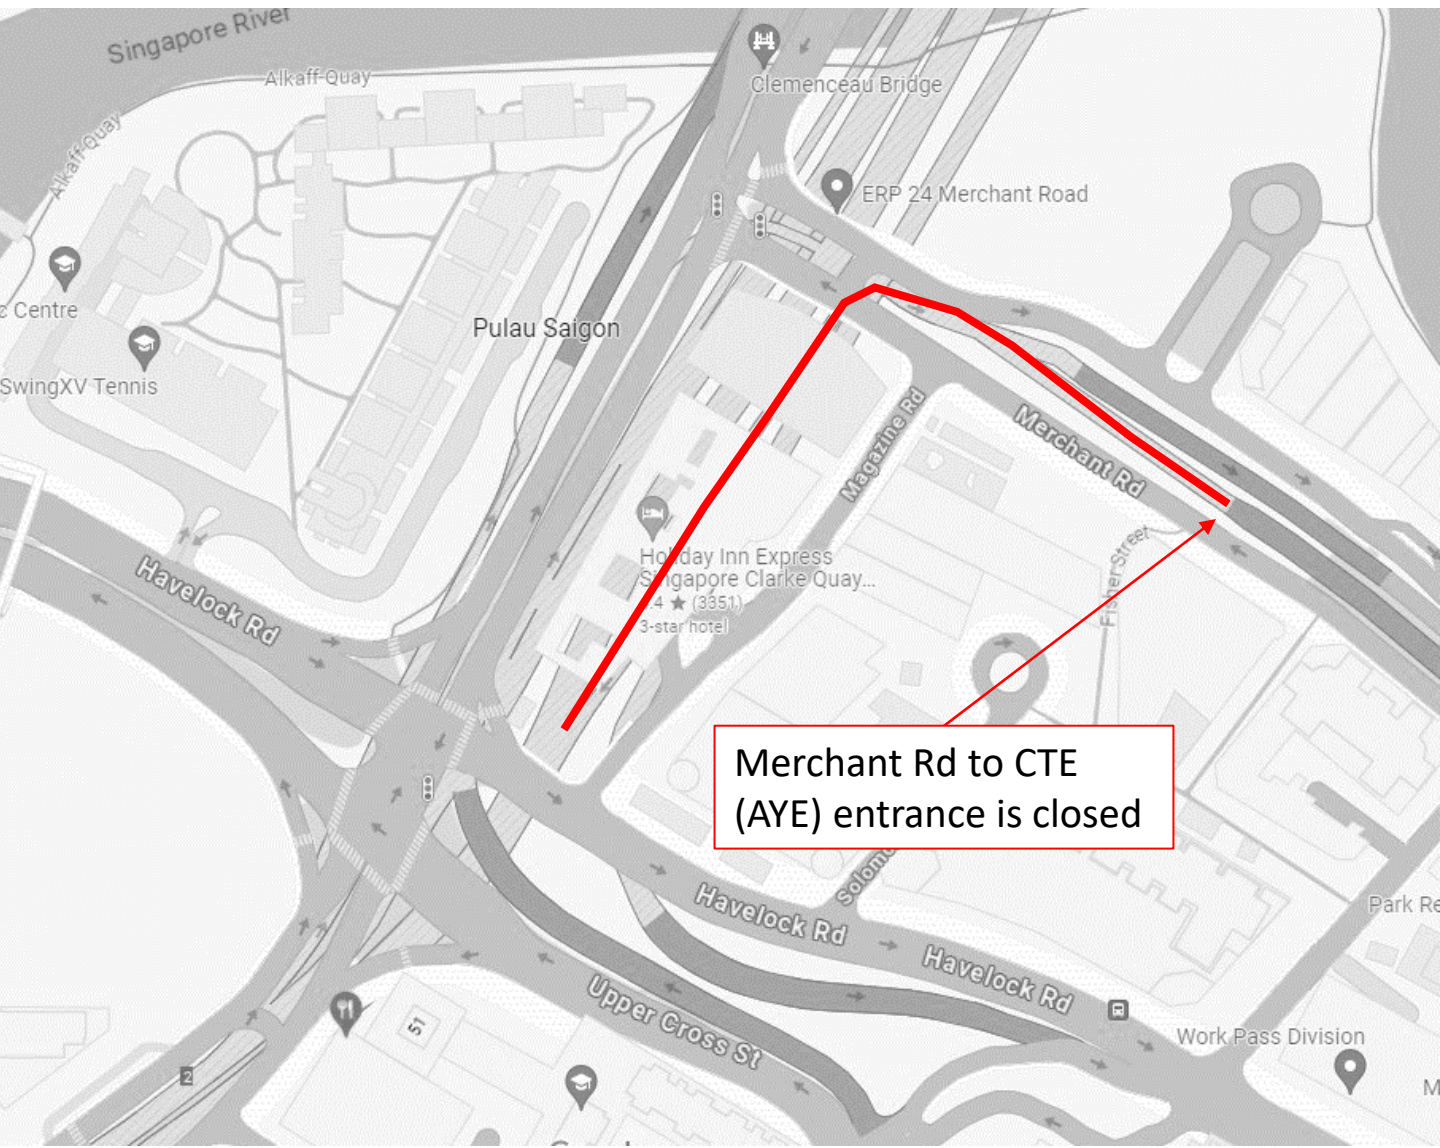

19 July 2024, 22 July 2024 to 26 July 2024 and 29 July 2024 to 31 July 2024
12.00am to 06.00am

CTE (AYE) to Cairnhill Circle Exit 5 is closed

19 July 2024, 25 July 2024 and 31 July 2024

12.00am to 06.00am

Upp Cross St to CTE (SLE) is closed

22 July 2024 to 26 July 2024 and 29 July 2024 to 31 July 2024

12.00am to 06.00am

22 July 2024 to 26 July 2024 and 29 July 2024 to 31 July 2024

12.00am to 06.00am

**CTE (SLE) to Merchant Rd
Exit 2 is closed**

30 July 2024 to 31 July 2024

12.00am to 06.00am

Merchant Rd to CTE
(AYE) entrance is closed

30 July 2024 to 31 July 2024

12.00am to 06.00am

CTE (AYE) to Havelock Rd Exit 2 is closed