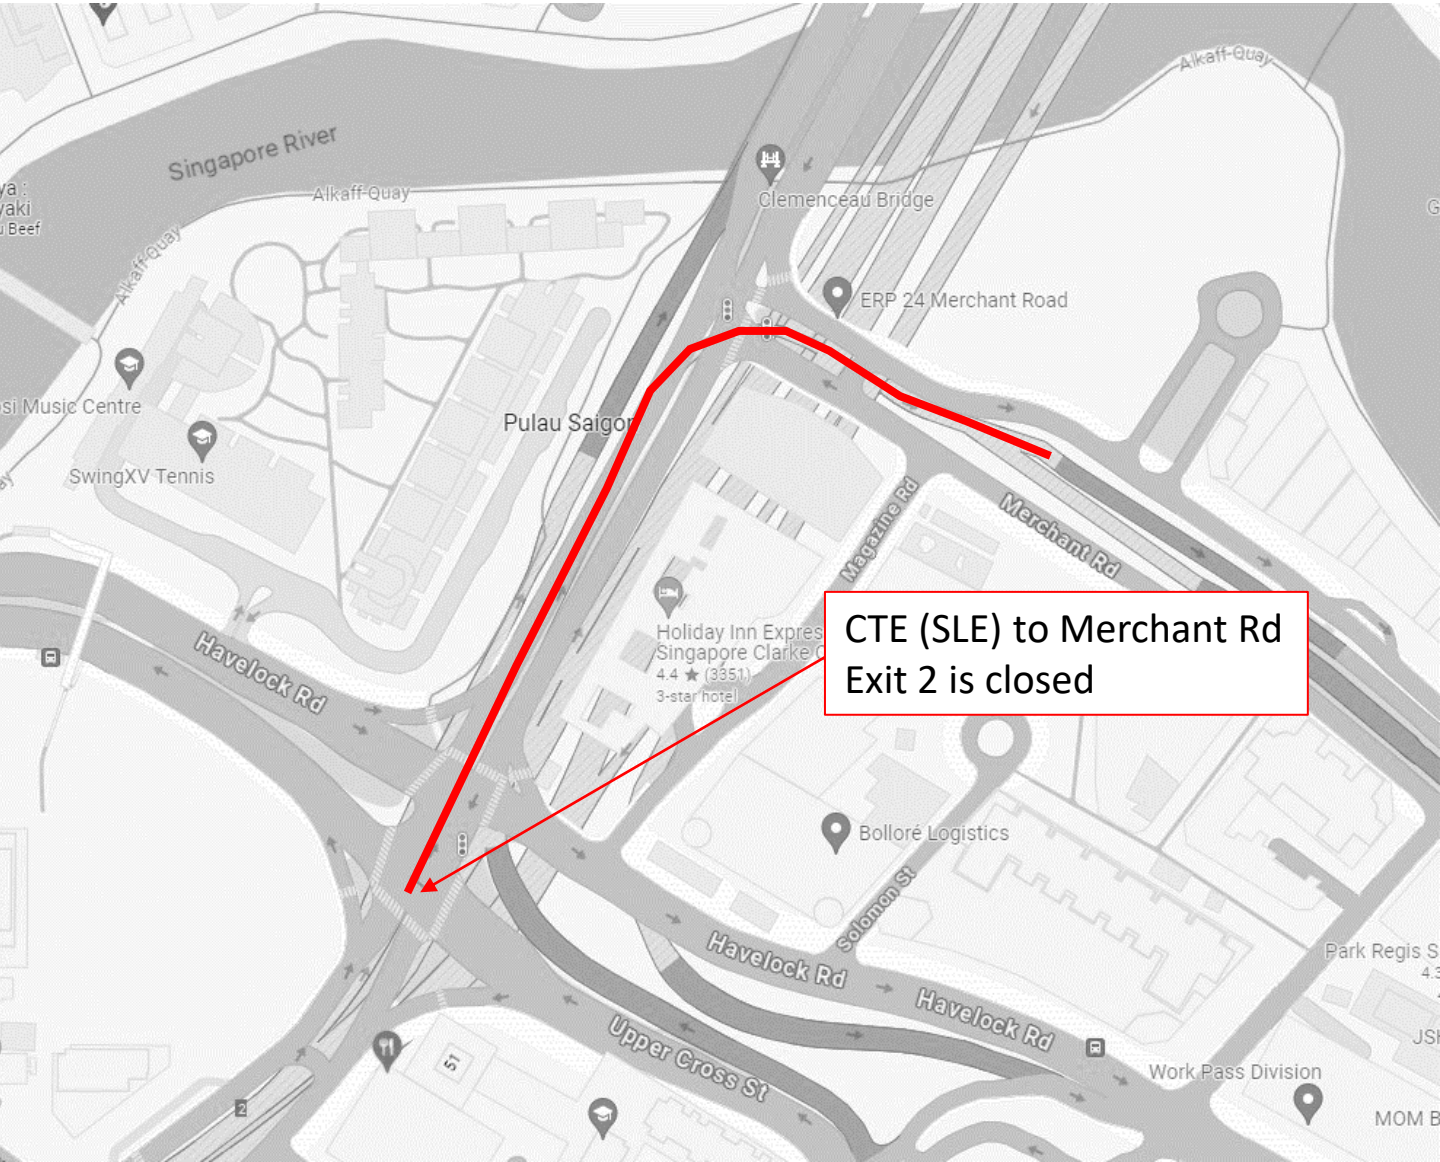

19 July 2024, 22 July 2024 to 26 July 2024 and 29 July 2024 to 31 July 2024
12.00am to 06.00am

CTE (AYE) to Cairnhill Circle Exit 5 is closed

19 July 2024, 25 July 2024 and 31 July 2024

12.00am to 06.00am

Upp Cross St to CTE (SLE) is closed

22 July 2024 to 26 July 2024 and 29 July 2024 to 31 July 2024

12.00am to 06.00am

22 July 2024 to 26 July 2024 and 29 July 2024 to 31 July 2024

12.00am to 06.00am

**CTE (SLE) to Merchant Rd
Exit 2 is closed**

30 July 2024 to 31 July 2024

12.00am to 06.00am

Merchant Rd to CTE
(AYE) entrance is closed

30 July 2024 to 31 July 2024

12.00am to 06.00am

CTE (AYE) to Havelock Rd Exit 2 is closed