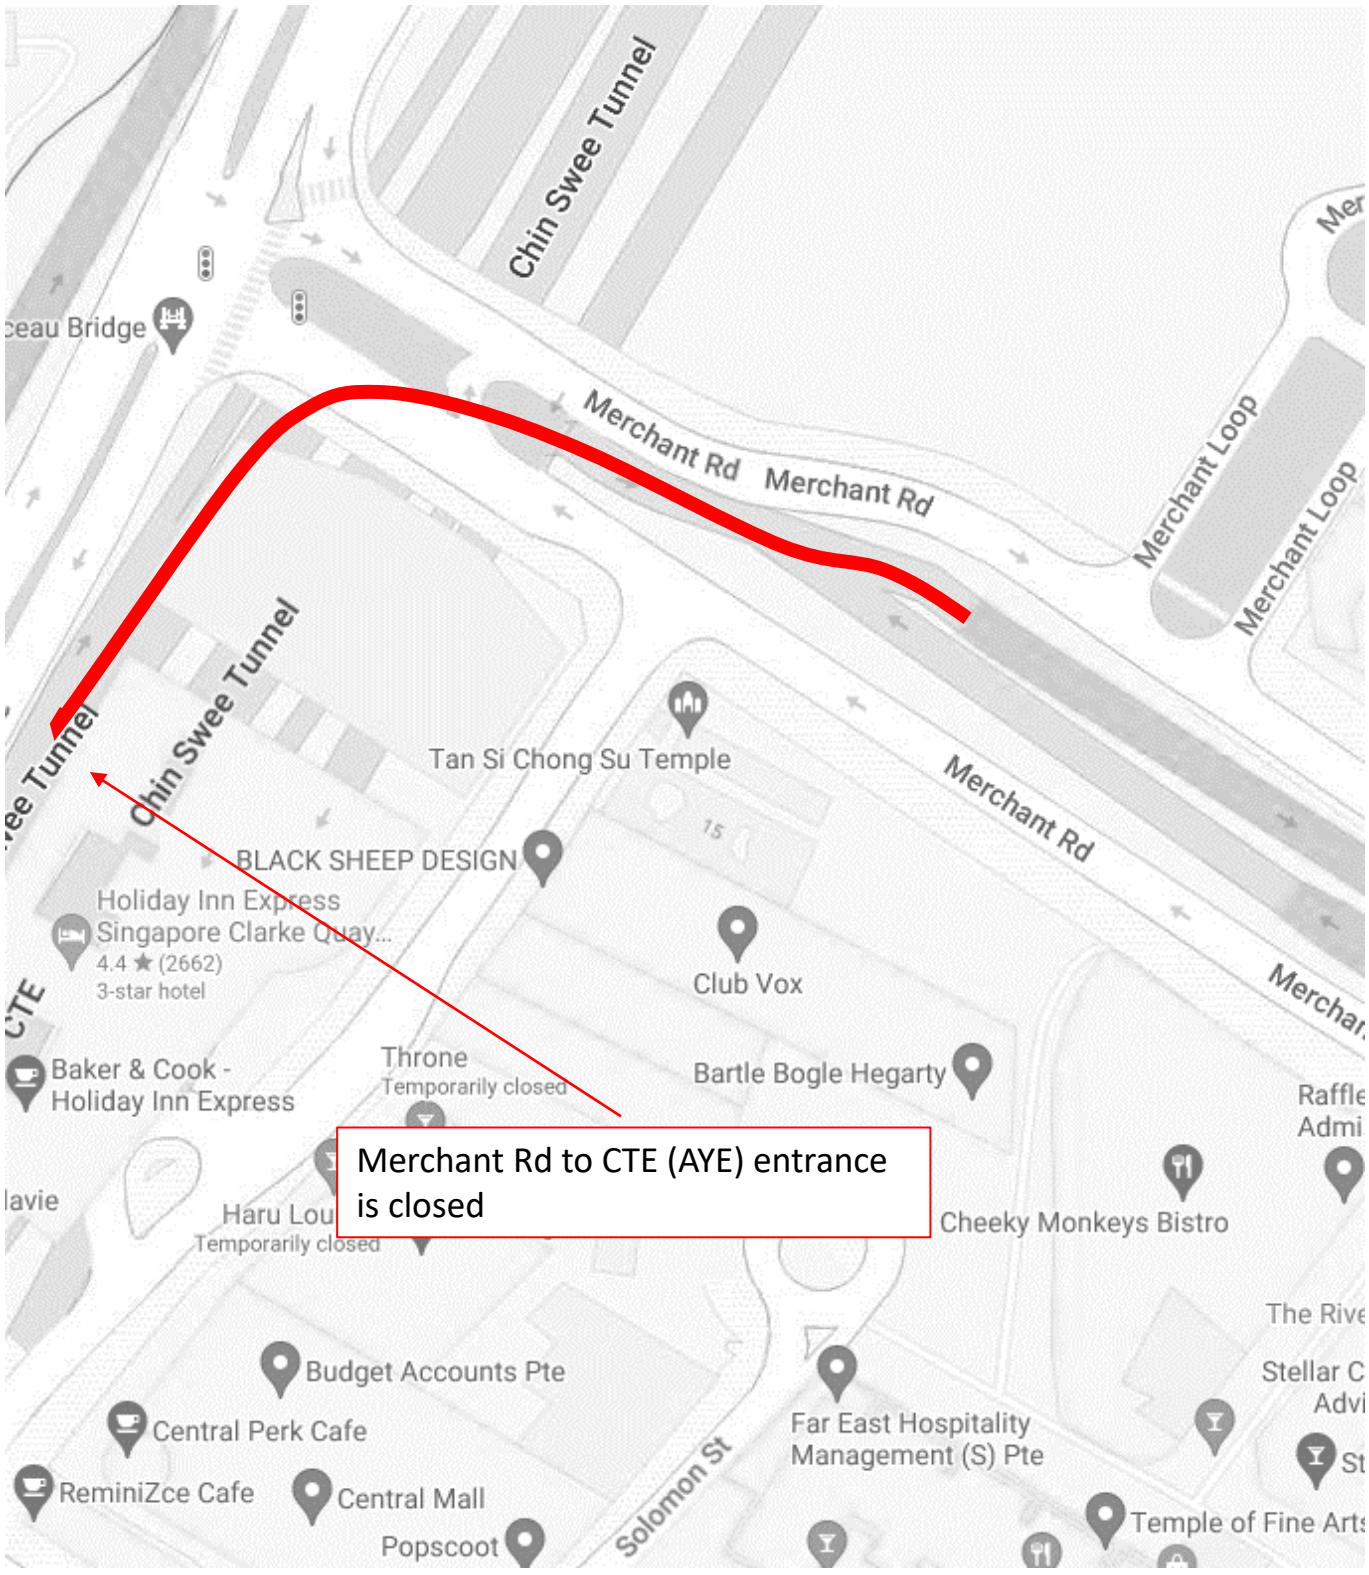

1 October 2024 to 4 October 2024, 6 October 2024 to 11 October 2024, 13 October 2024 to 18 October 2024, 20 October 2024 to 25 October 2024 and 27 October 2024 to 28 October 2024
12.00am to 06.00am

1 October 2024 to 4 October 2024, 6 October 2024 to 11 October 2024, 13 October 2024 to 18 October 2024, 20 October 2024 to 25 October 2024 and 27 October 2024 to 28 October 2024
12.00am to 06.00am

CTE (SLE) to Clemenceau Ave Exit 2 is closed

1 October 2024 to 4 October 2024, 6 October 2024 to 11 October 2024, 13 October 2024 to 18 October 2024, 20 October 2024 to 25 October 2024 and 27 October 2024 to 28 October 2024
12.00am to 06.00am

CTE (SLE) to Merchant Rd (Exit 2)
is closed

1 October 2024 to 4 October 2024, 6 October 2024 to 10 October 2024, 13 October 2024 to 18 October and 20 October 2024
12.00am to 06.00am

CTE (AYE) Havelock Rd Exit 2 is closed