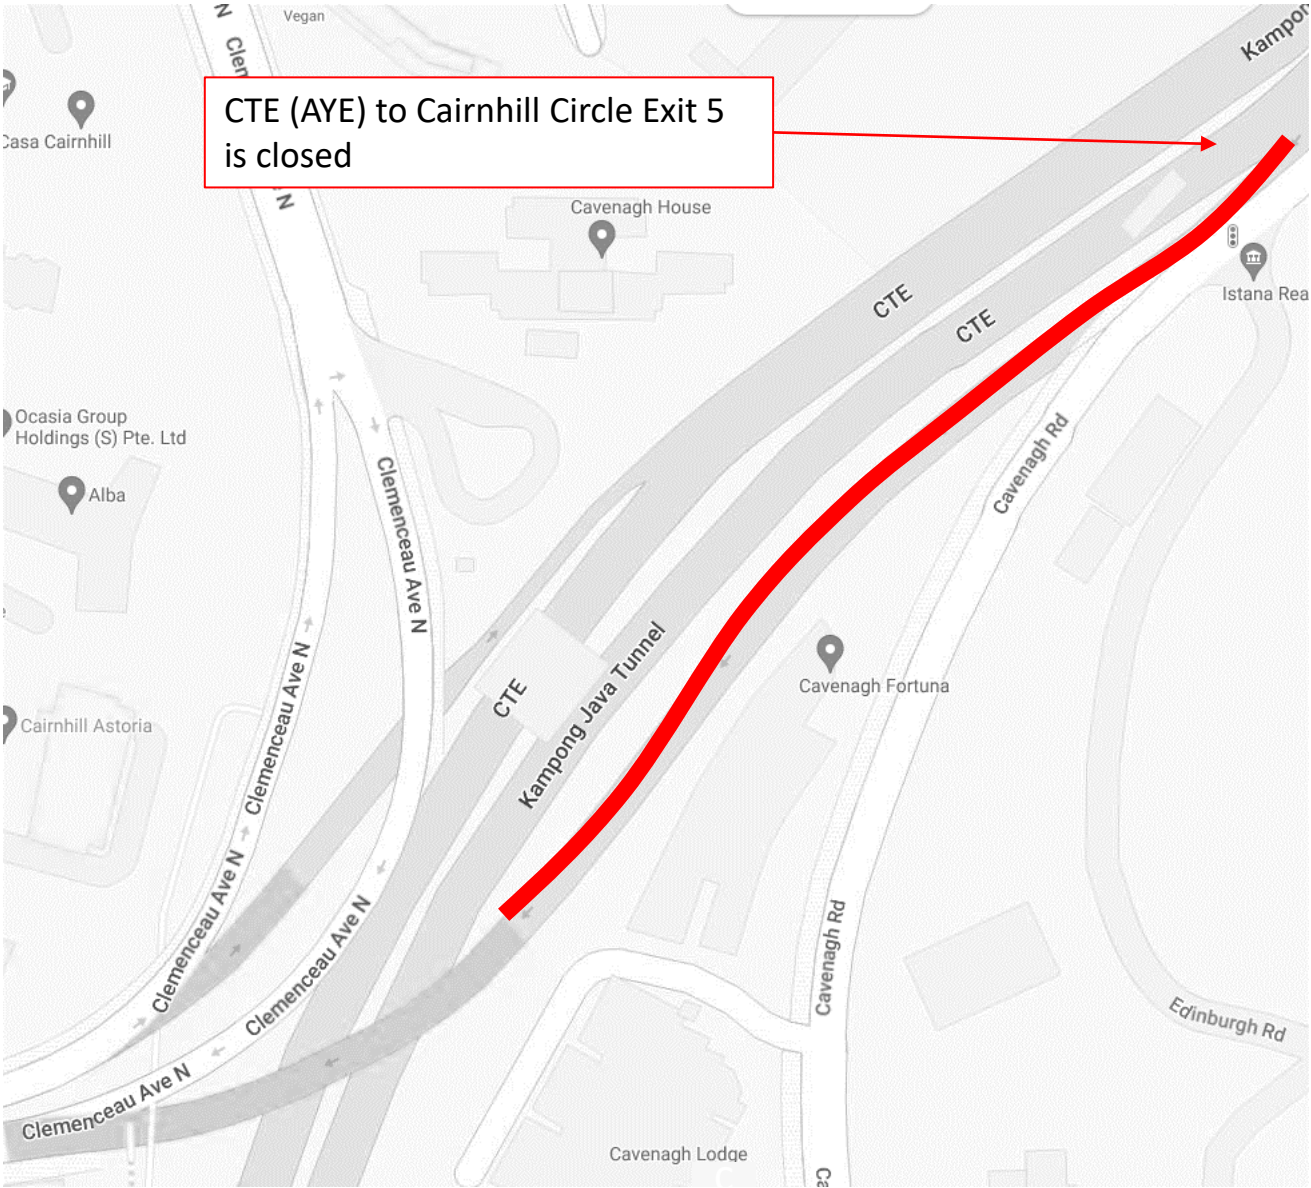

11 October 2024 and 13 October 2024 to 15 October 2024

12.00am to 06.00am