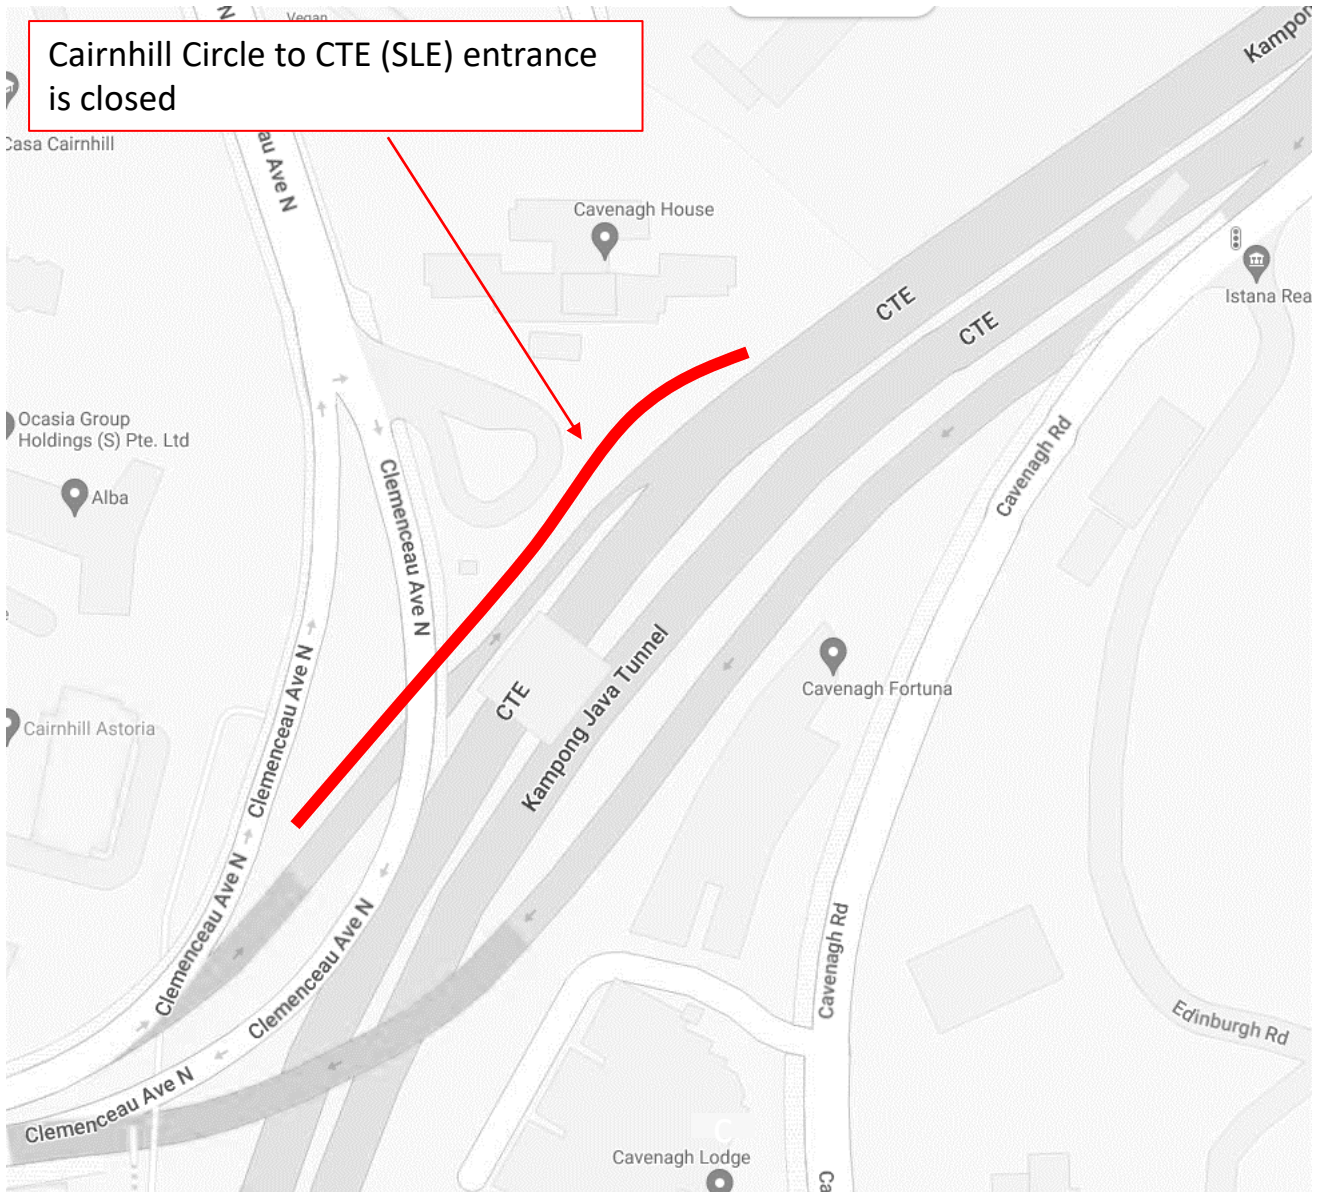

**1 October 2024 to 3 October 2024, 7 October 2024 to 11 October 2024,
14 October 2024 to 16 October 2024, 21 October 2024, 23 October 2024
to 25 October 2024 and 28 October 2024 to 30 October 2024
12.00am to 06.00am**