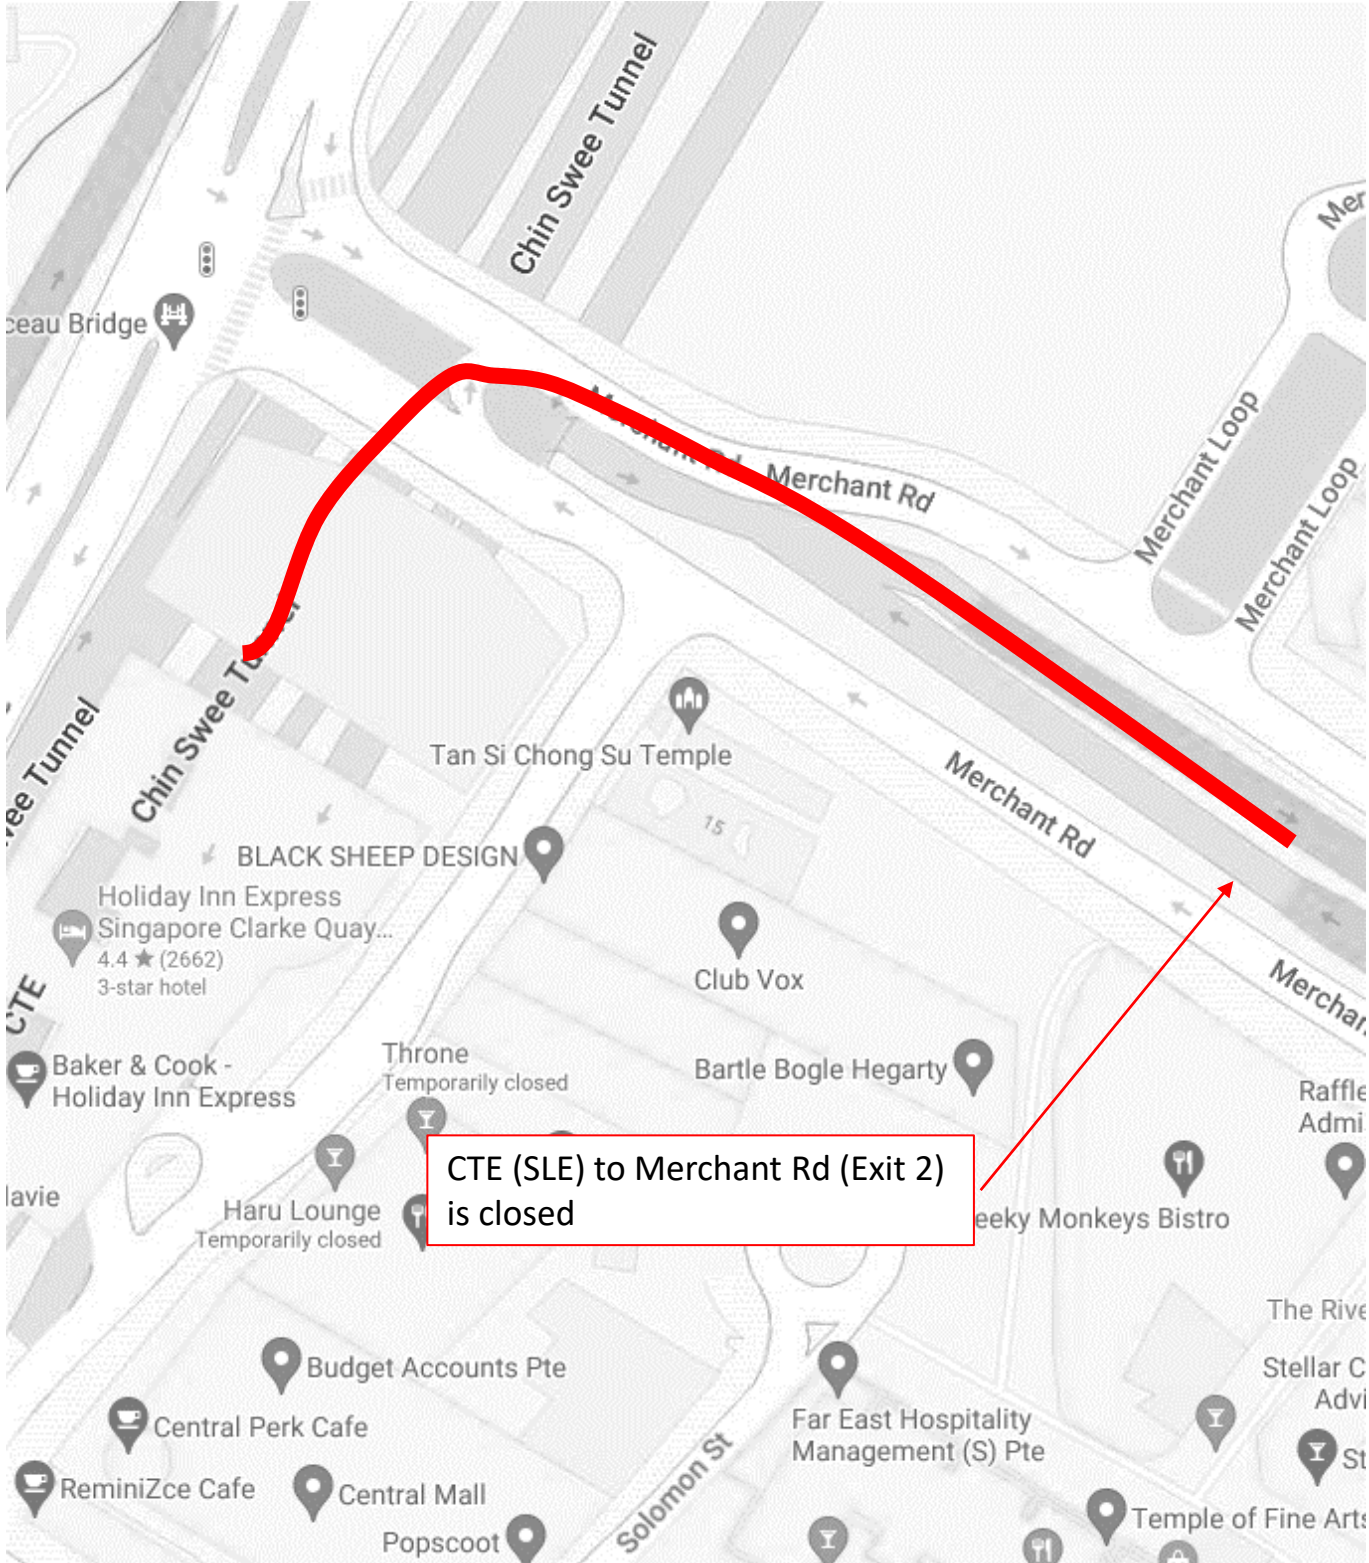

1 October 2024 to 4 October 2024, 6 October 2024 to 11 October 2024, 13 October 2024 to 18 October 2024, 20 October 2024 to 25 October 2024 and 27 October 2024 to 28 October 2024
12.00am to 06.00am

1 October 2024 to 4 October 2024, 6 October 2024 to 11 October 2024, 13 October 2024 to 18 October 2024, 20 October 2024 to 25 October 2024 and 27 October 2024 to 28 October 2024
12.00am to 06.00am

CTE (SLE) to Clemenceau Ave Exit 2 is closed

1 October 2024 to 4 October 2024, 6 October 2024 to 11 October 2024, 13 October 2024 to 18 October 2024, 20 October 2024 to 25 October 2024 and 27 October 2024 to 28 October 2024
12.00am to 06.00am

CTE (SLE) to Merchant Rd (Exit 2)
is closed

1 October 2024 to 4 October 2024, 6 October 2024 to 10 October 2024, 13 October 2024 to 18 October and 20 October 2024
12.00am to 06.00am

CTE (AYE) Havelock Rd Exit 2 is closed