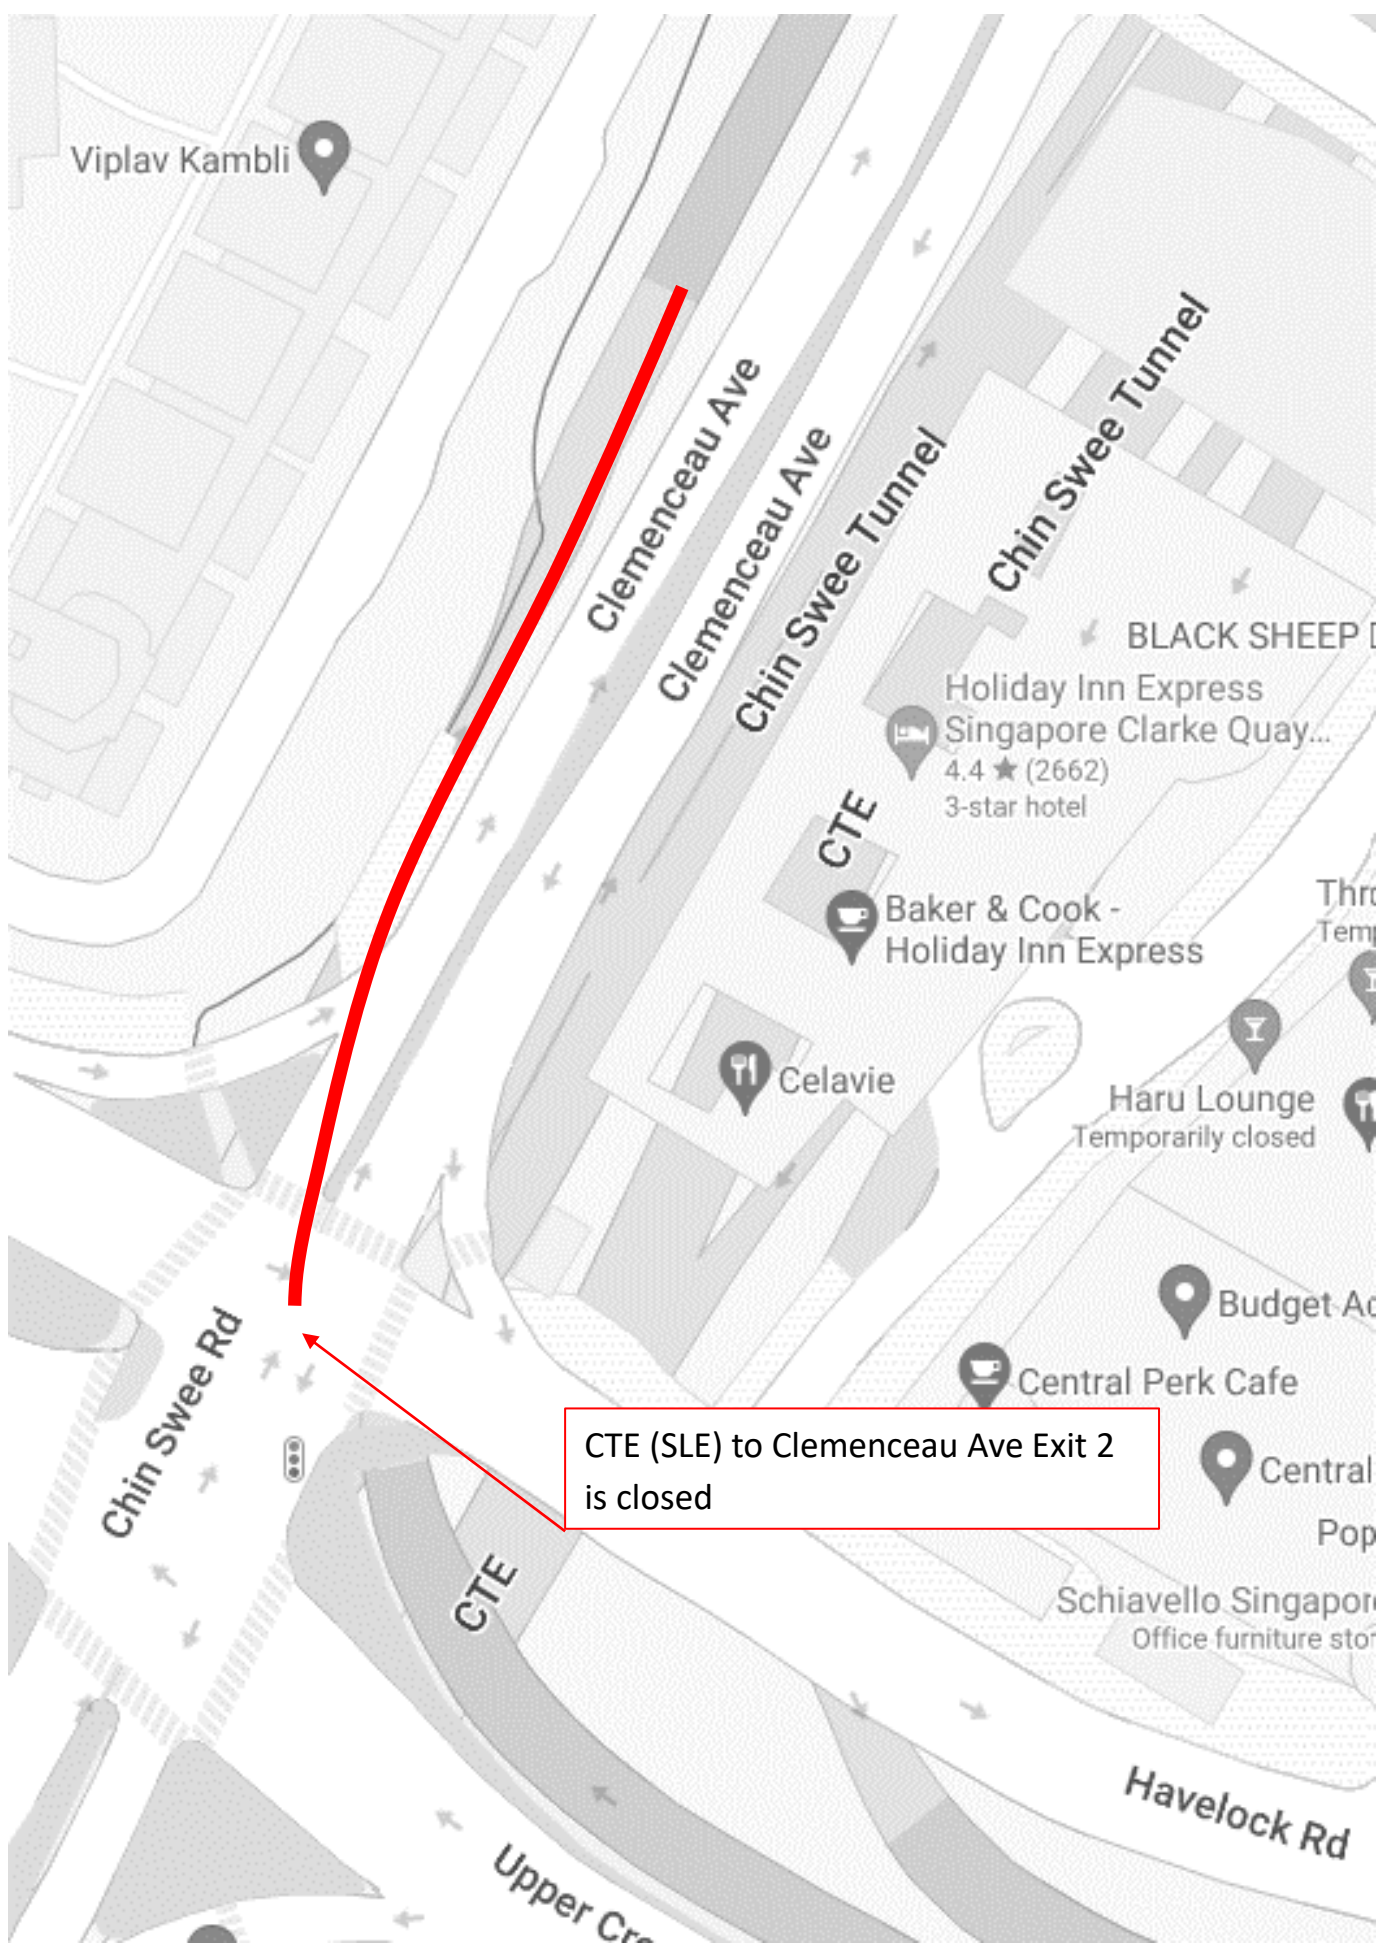

1 October 2024 to 4 October 2024, 6 October 2024 to 11 October 2024, 13 October 2024 to 18 October 2024, 20 October 2024 to 25 October 2024 and 27 October 2024 to 28 October 2024
12.00am to 06.00am

1 October 2024 to 4 October 2024, 6 October 2024 to 11 October 2024, 13 October 2024 to 18 October 2024, 20 October 2024 to 25 October 2024 and 27 October 2024 to 28 October 2024
12.00am to 06.00am

CTE (SLE) to Clemenceau Ave Exit 2 is closed

1 October 2024 to 4 October 2024, 6 October 2024 to 11 October 2024, 13 October 2024 to 18 October 2024, 20 October 2024 to 25 October 2024 and 27 October 2024 to 28 October 2024
12.00am to 06.00am

CTE (SLE) to Merchant Rd (Exit 2)
is closed

1 October 2024 to 4 October 2024, 6 October 2024 to 10 October 2024, 13 October 2024 to 18 October and 20 October 2024
12.00am to 06.00am

CTE (AYE) Havelock Rd Exit 2 is closed