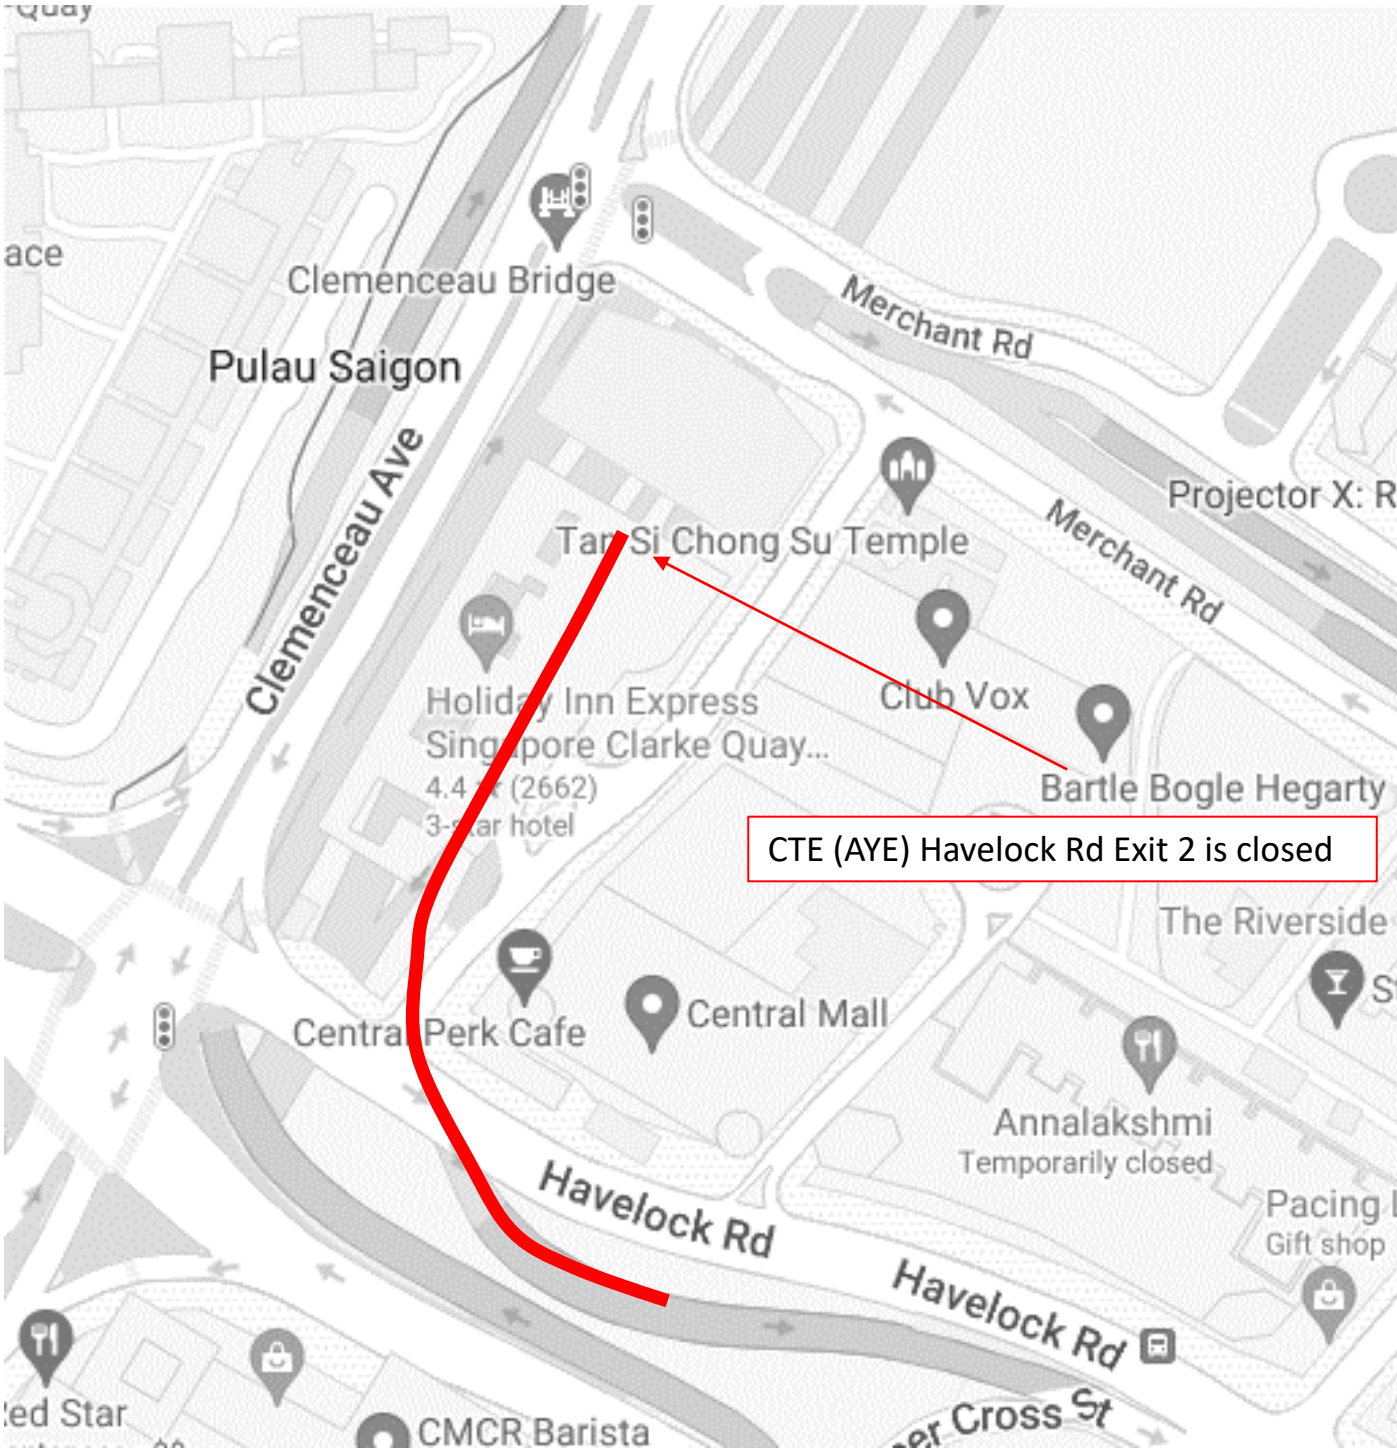

1 October 2024 to 4 October 2024, 6 October 2024 to 11 October 2024, 13 October 2024 to 18 October 2024, 20 October 2024 to 25 October 2024 and 27 October 2024 to 28 October 2024
12.00am to 06.00am

1 October 2024 to 4 October 2024, 6 October 2024 to 11 October 2024, 13 October 2024 to 18 October 2024, 20 October 2024 to 25 October 2024 and 27 October 2024 to 28 October 2024
12.00am to 06.00am

CTE (SLE) to Clemenceau Ave Exit 2 is closed

1 October 2024 to 4 October 2024, 6 October 2024 to 11 October 2024, 13 October 2024 to 18 October 2024, 20 October 2024 to 25 October 2024 and 27 October 2024 to 28 October 2024
12.00am to 06.00am

CTE (SLE) to Merchant Rd (Exit 2)
is closed

1 October 2024 to 4 October 2024, 6 October 2024 to 10 October 2024, 13 October 2024 to 18 October and 20 October 2024
12.00am to 06.00am

CTE (AYE) Havelock Rd Exit 2 is closed