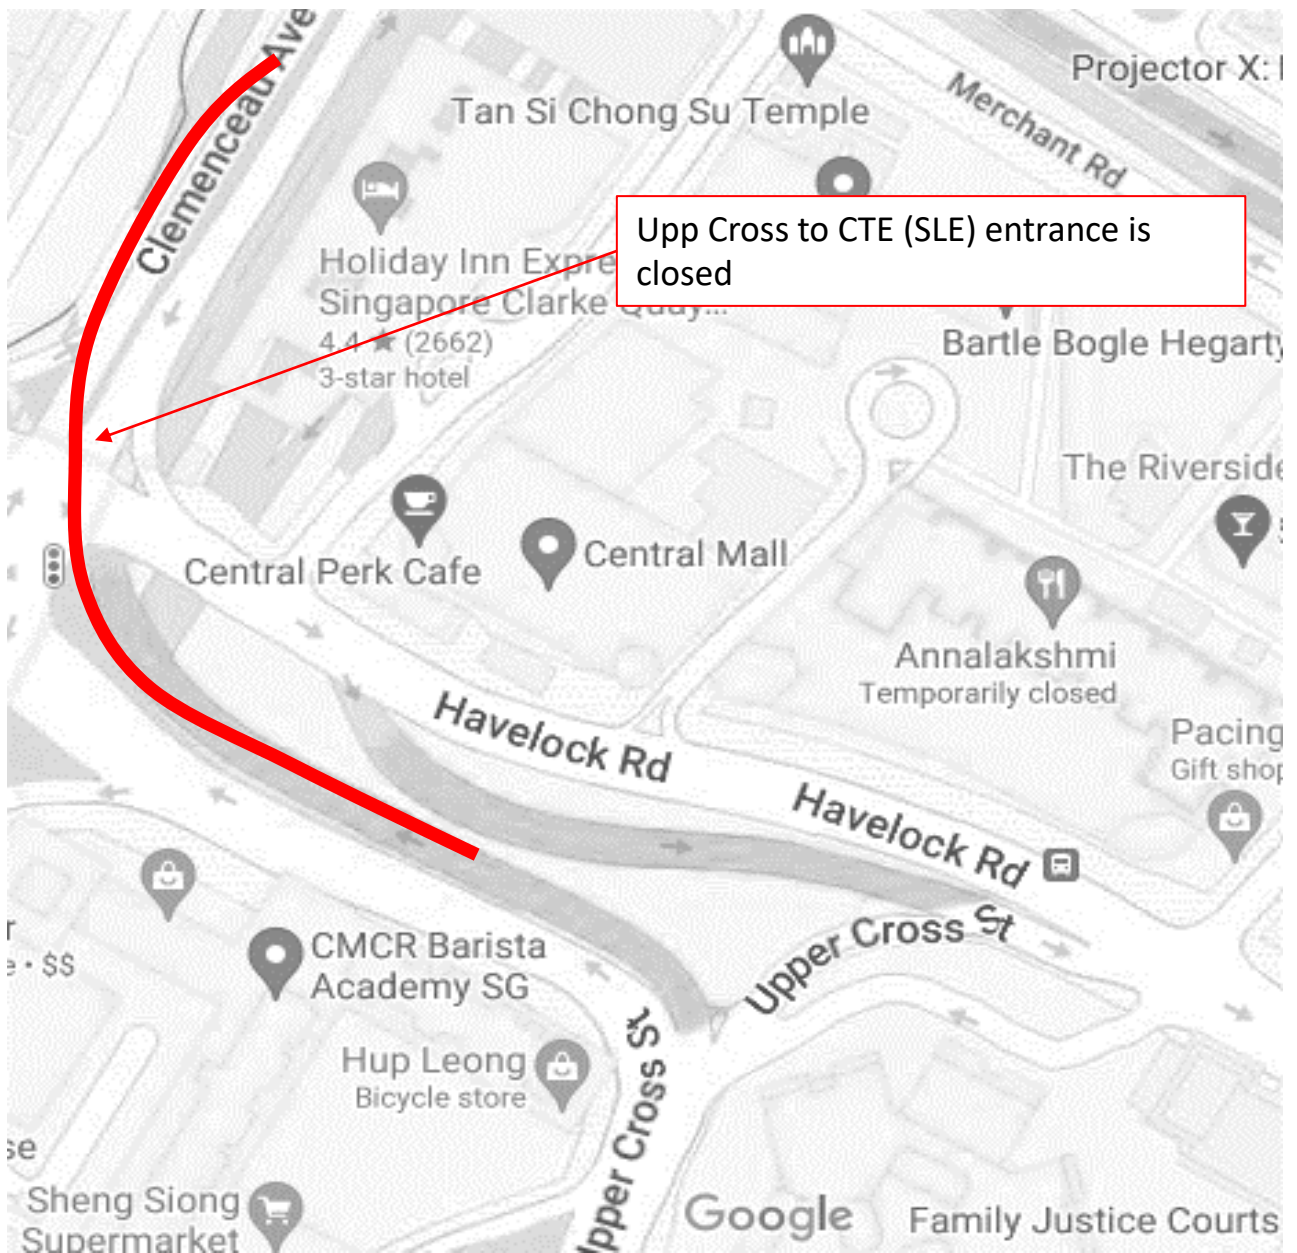

9 June 2024 to 11 June 2024, 20 June 2024

12.00am to 06.00am