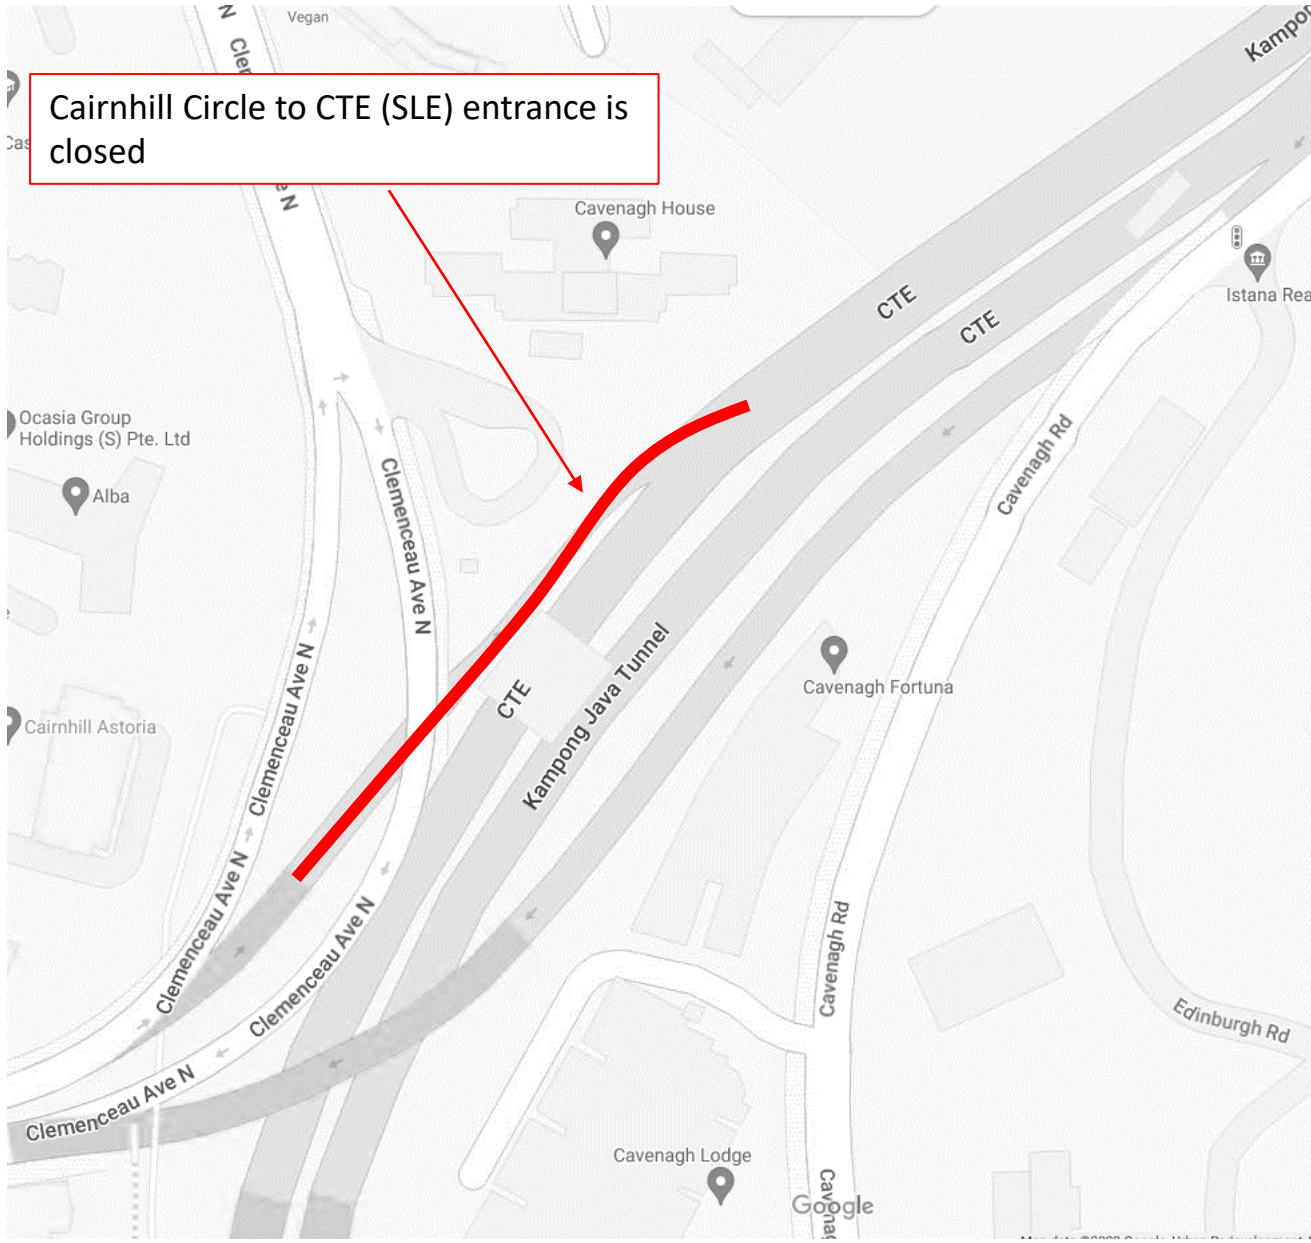

2 June 2024 to 7 June 2024, 9 June 2024 to 14 June 2024, 16 June 2024, 18 June 2024 to 21 June 2024, 23 June 2024 to 24 June 2024
12.00am to 06.00am

CTE (SLE) to Clemenceau Ave (Exit 2) is closed

2 June 2024 to 7 June 2024, 9 June 2024 to 14 June 2024, 16 June 2024, 18 June 2024 to 21 June 2024, 23 June 2024 to 24 June 2024
12.00am to 06.00am

4 June 2024 to 7 June 2024, 9 June 2024 to 14 June 2024, 16 June 2024, 18 June 2024 to 20 June 2024, 30 June 2024
12.00am to 06.00am

Cairnhill Circle to CTE (SLE) entrance is closed

9 June 2024 to 11 June 2024, 20 June 2024