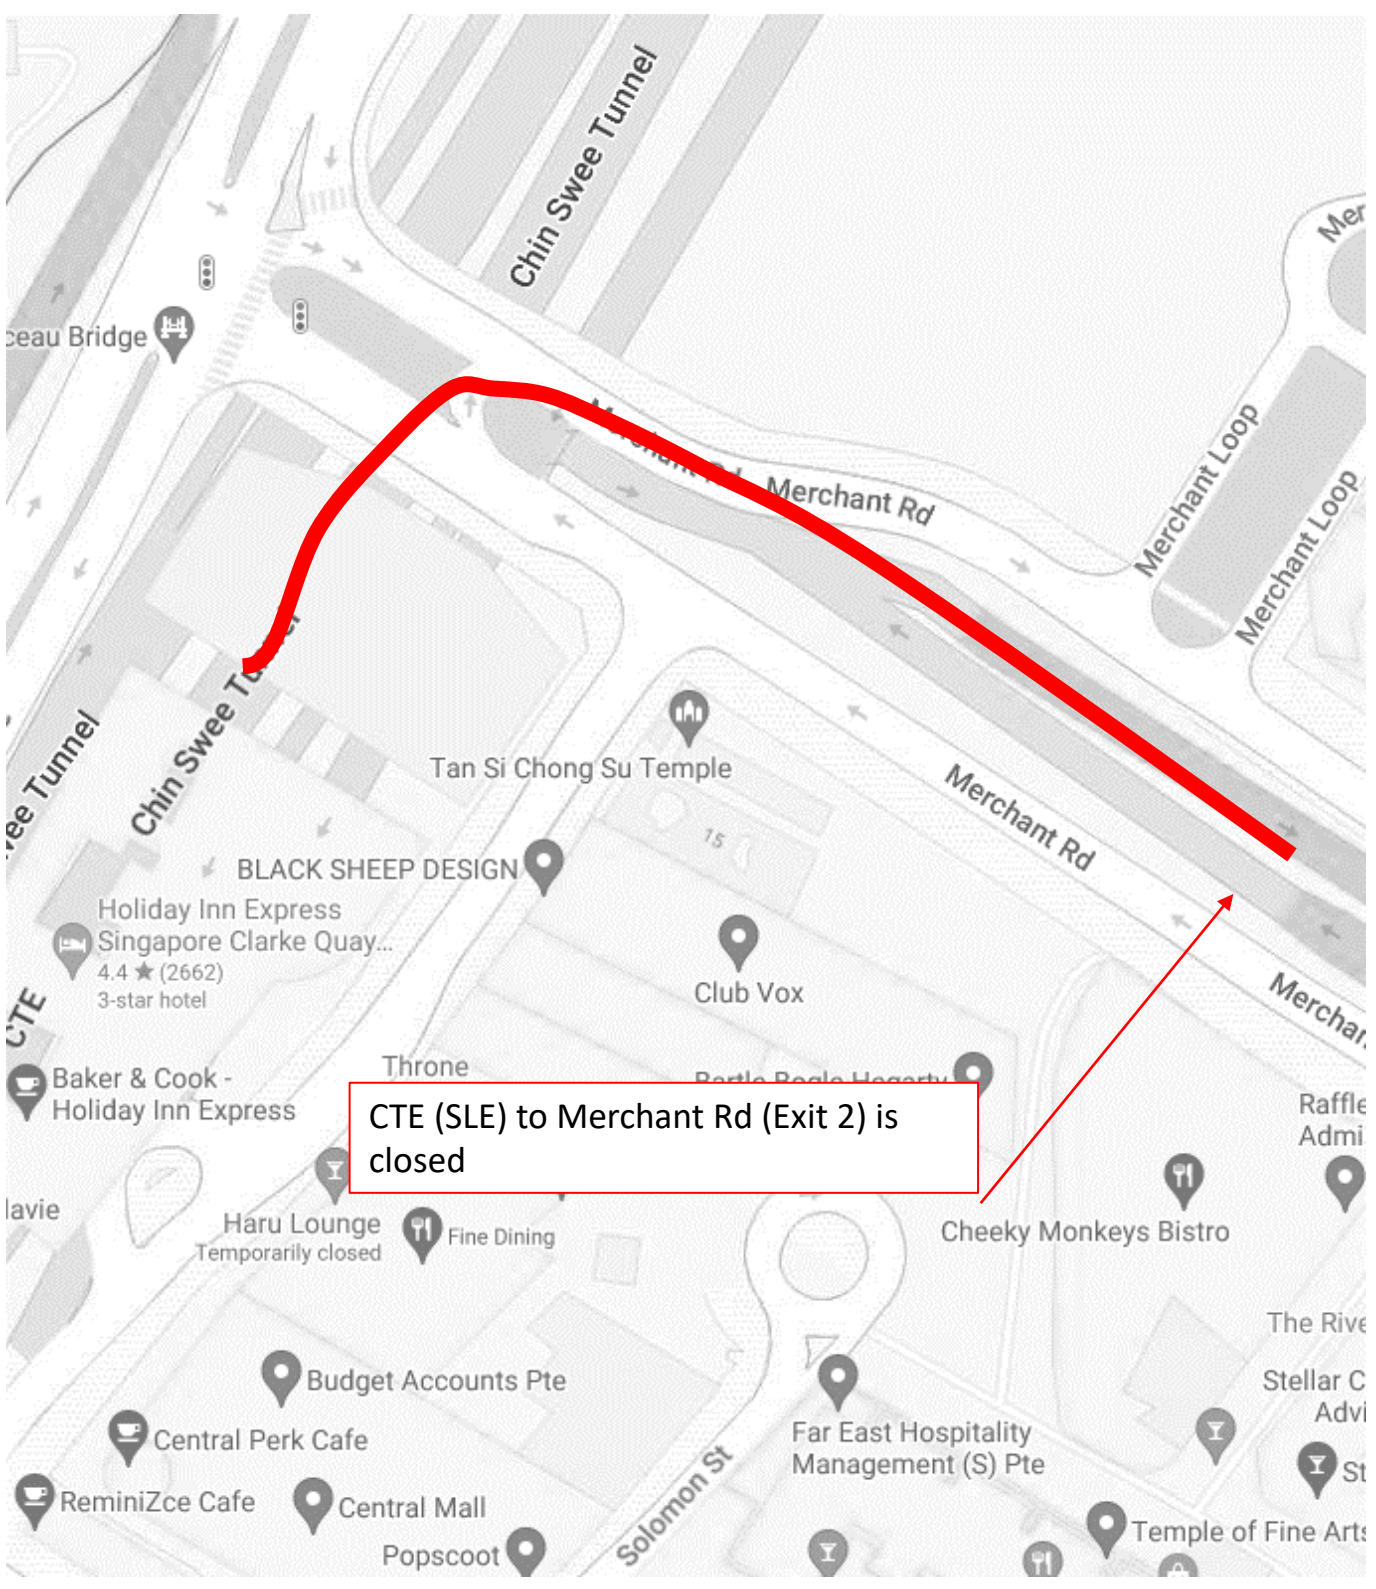

2 June 2024 to 7 June 2024, 9 June 2024 to 14 June 2024, 16 June 2024, 18 June 2024 to 21 June 2024, 23 June 2024 to 28 June 2024
12.00am to 06.00am

2 June 2024 to 7 June 2024, 9 June 2024 to 14 June 2024, 16 June 2024, 18 June 2024 to 21 June 2024, 23 June 2024 to 24 June 2024
12.00am to 06.00am

2 June 2024 to 7 June 2024, 9 June 2024 to 14 June 2024, 16 June 2024, 18 June 2024 to 21 June 2024, 23 June 2024 to 24 June 2024
12.00am to 06.00am

CTE (SLE) to Clemenceau Ave (Exit 2) is closed

2 June 2024 to 7 June 2024, 9 June 2024 to 14 June 2024, 16 June 2024, 18 June 2024 to 21 June 2024, 23 June 2024 to 24 June 2024
12.00am to 06.00am

4 June 2024 to 7 June 2024, 9 June 2024 to 14 June 2024, 16 June 2024, 18 June 2024 to 20 June 2024, 30 June 2024
12.00am to 06.00am

Cairnhill Circle to CTE (SLE) entrance is closed

9 June 2024 to 11 June 2024, 20 June 2024