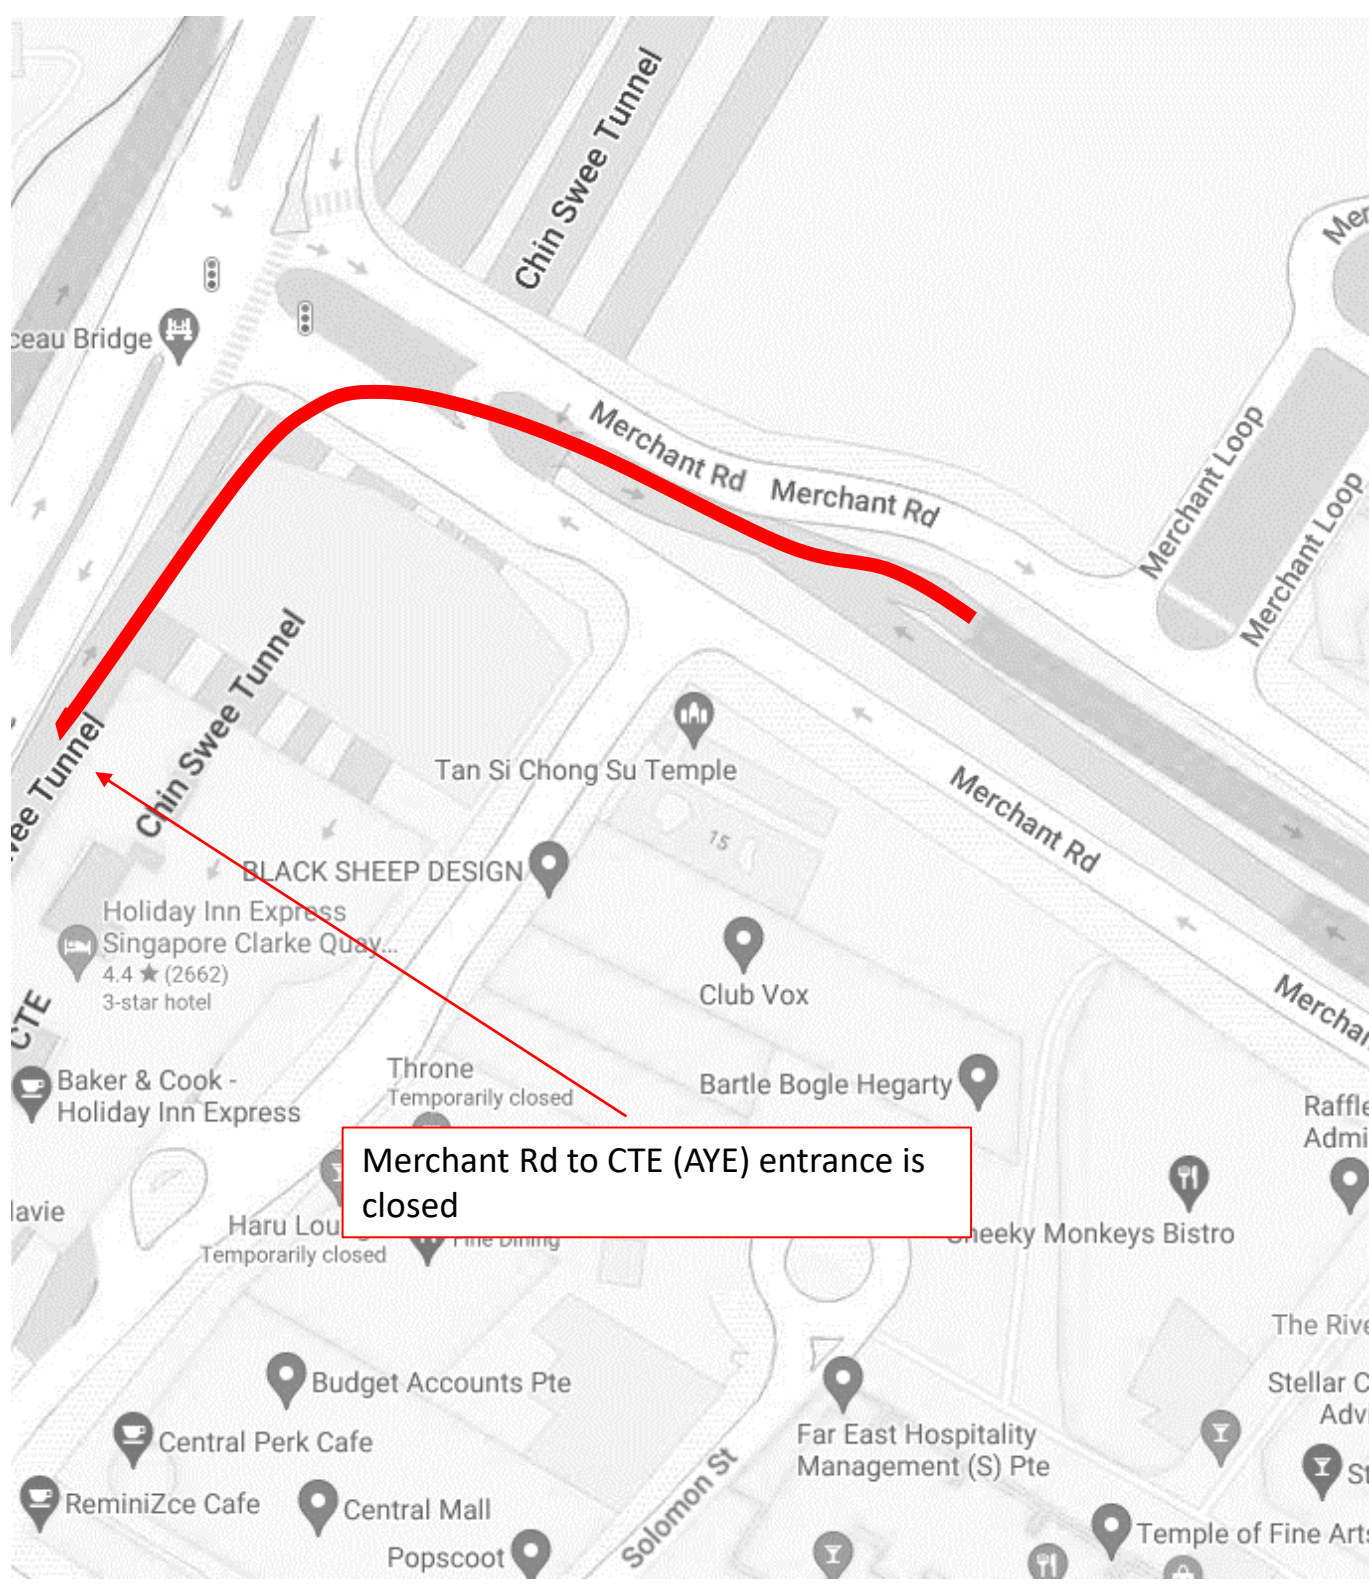

2 June 2024 to 7 June 2024, 9 June 2024 to 14 June 2024, 16 June 2024, 18 June 2024 to 21 June 2024, 23 June 2024 to 28 June 2024
12.00am to 06.00am

2 June 2024 to 7 June 2024, 9 June 2024 to 14 June 2024, 16 June 2024, 18 June 2024 to 21 June 2024, 23 June 2024 to 24 June 2024
12.00am to 06.00am

2 June 2024 to 7 June 2024, 9 June 2024 to 14 June 2024, 16 June 2024, 18 June 2024 to 21 June 2024, 23 June 2024 to 24 June 2024
12.00am to 06.00am

CTE (SLE) to Clemenceau Ave (Exit 2) is closed

2 June 2024 to 7 June 2024, 9 June 2024 to 14 June 2024, 16 June 2024, 18 June 2024 to 21 June 2024, 23 June 2024 to 24 June 2024
12.00am to 06.00am

4 June 2024 to 7 June 2024, 9 June 2024 to 14 June 2024, 16 June 2024, 18 June 2024 to 20 June 2024, 30 June 2024
12.00am to 06.00am

Cairnhill Circle to CTE (SLE) entrance is closed

9 June 2024 to 11 June 2024, 20 June 2024