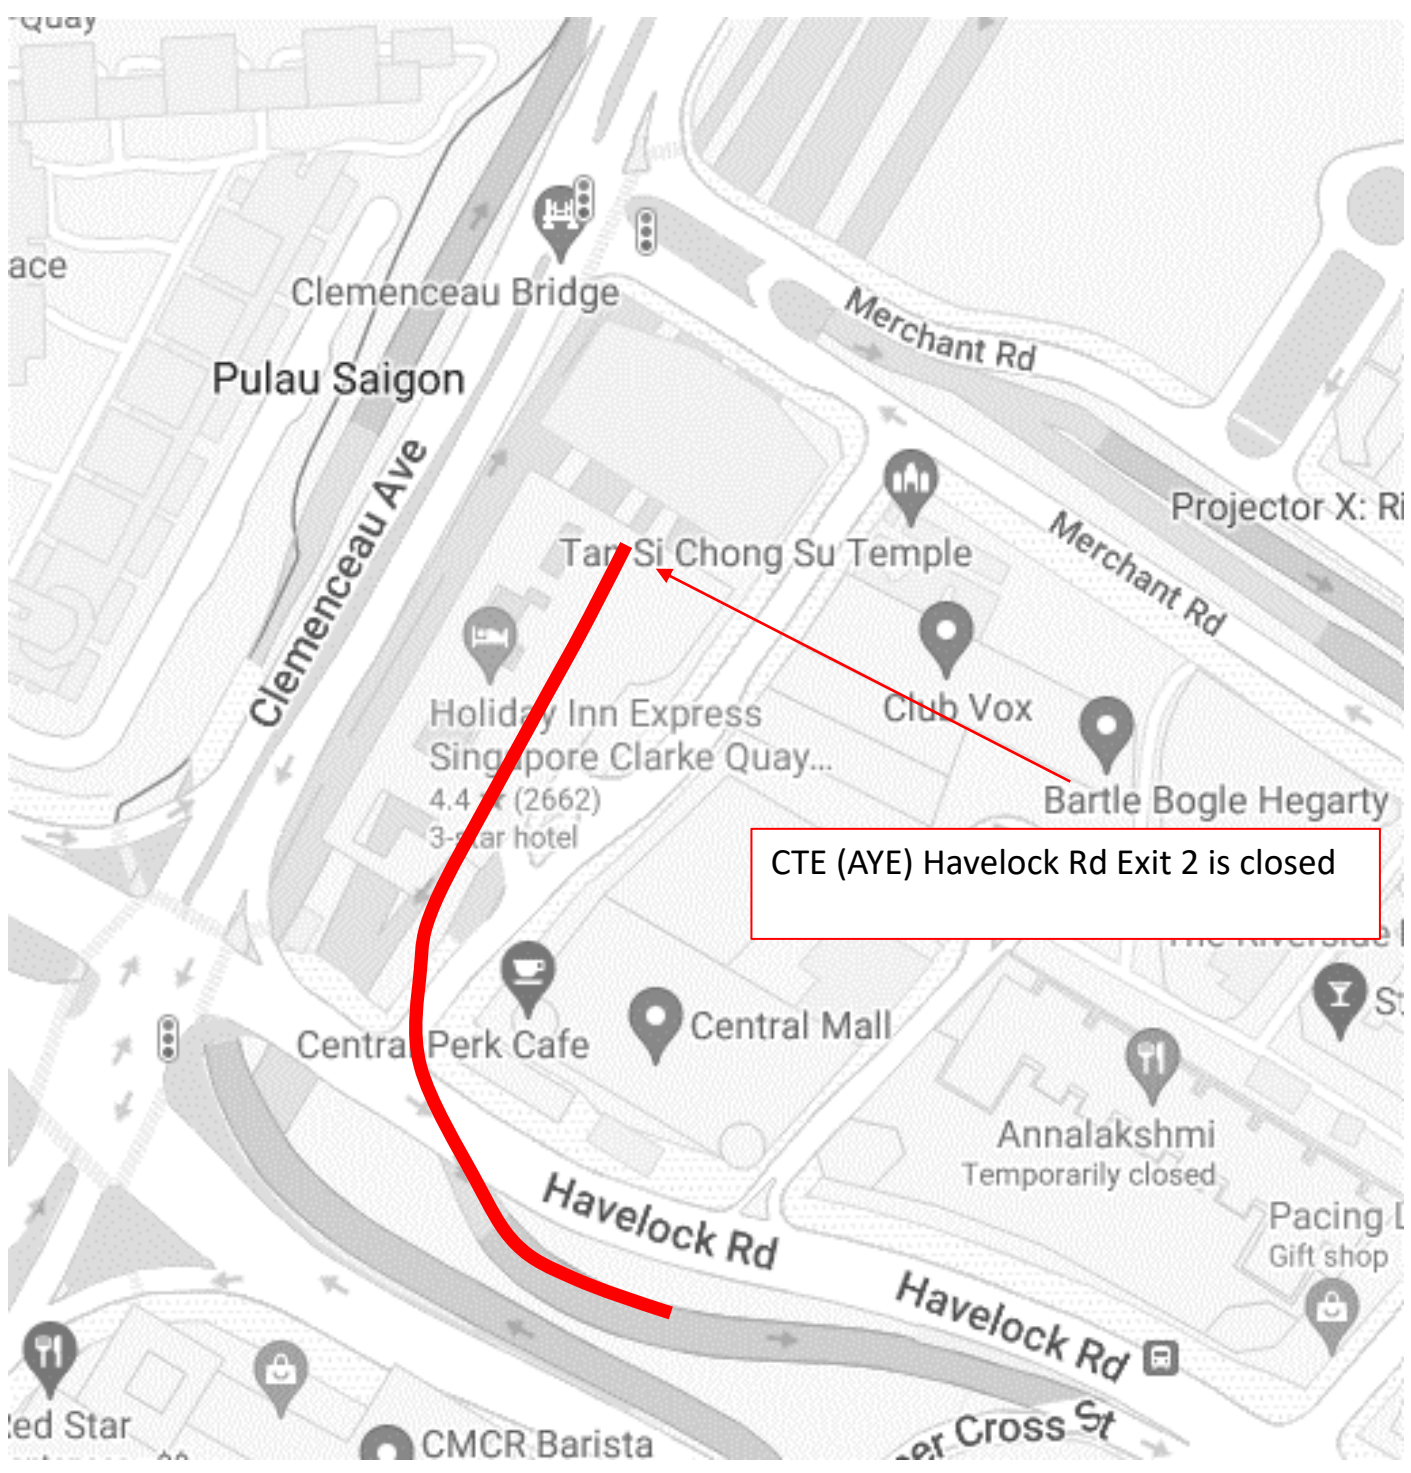

2 June 2024 to 7 June 2024, 9 June 2024 to 14 June 2024, 16 June 2024, 18 June 2024 to 21 June 2024, 23 June 2024 to 28 June 2024
12.00am to 06.00am

2 June 2024 to 7 June 2024, 9 June 2024 to 14 June 2024, 16 June 2024, 18 June 2024 to 21 June 2024, 23 June 2024 to 24 June 2024
12.00am to 06.00am

2 June 2024 to 7 June 2024, 9 June 2024 to 14 June 2024, 16 June 2024, 18 June 2024 to 21 June 2024, 23 June 2024 to 24 June 2024
12.00am to 06.00am

CTE (SLE) to Clemenceau Ave (Exit 2) is closed

2 June 2024 to 7 June 2024, 9 June 2024 to 14 June 2024, 16 June 2024, 18 June 2024 to 21 June 2024, 23 June 2024 to 24 June 2024
12.00am to 06.00am

4 June 2024 to 7 June 2024, 9 June 2024 to 14 June 2024, 16 June 2024, 18 June 2024 to 20 June 2024, 30 June 2024
12.00am to 06.00am

Cairnhill Circle to CTE (SLE) entrance is closed

9 June 2024 to 11 June 2024, 20 June 2024