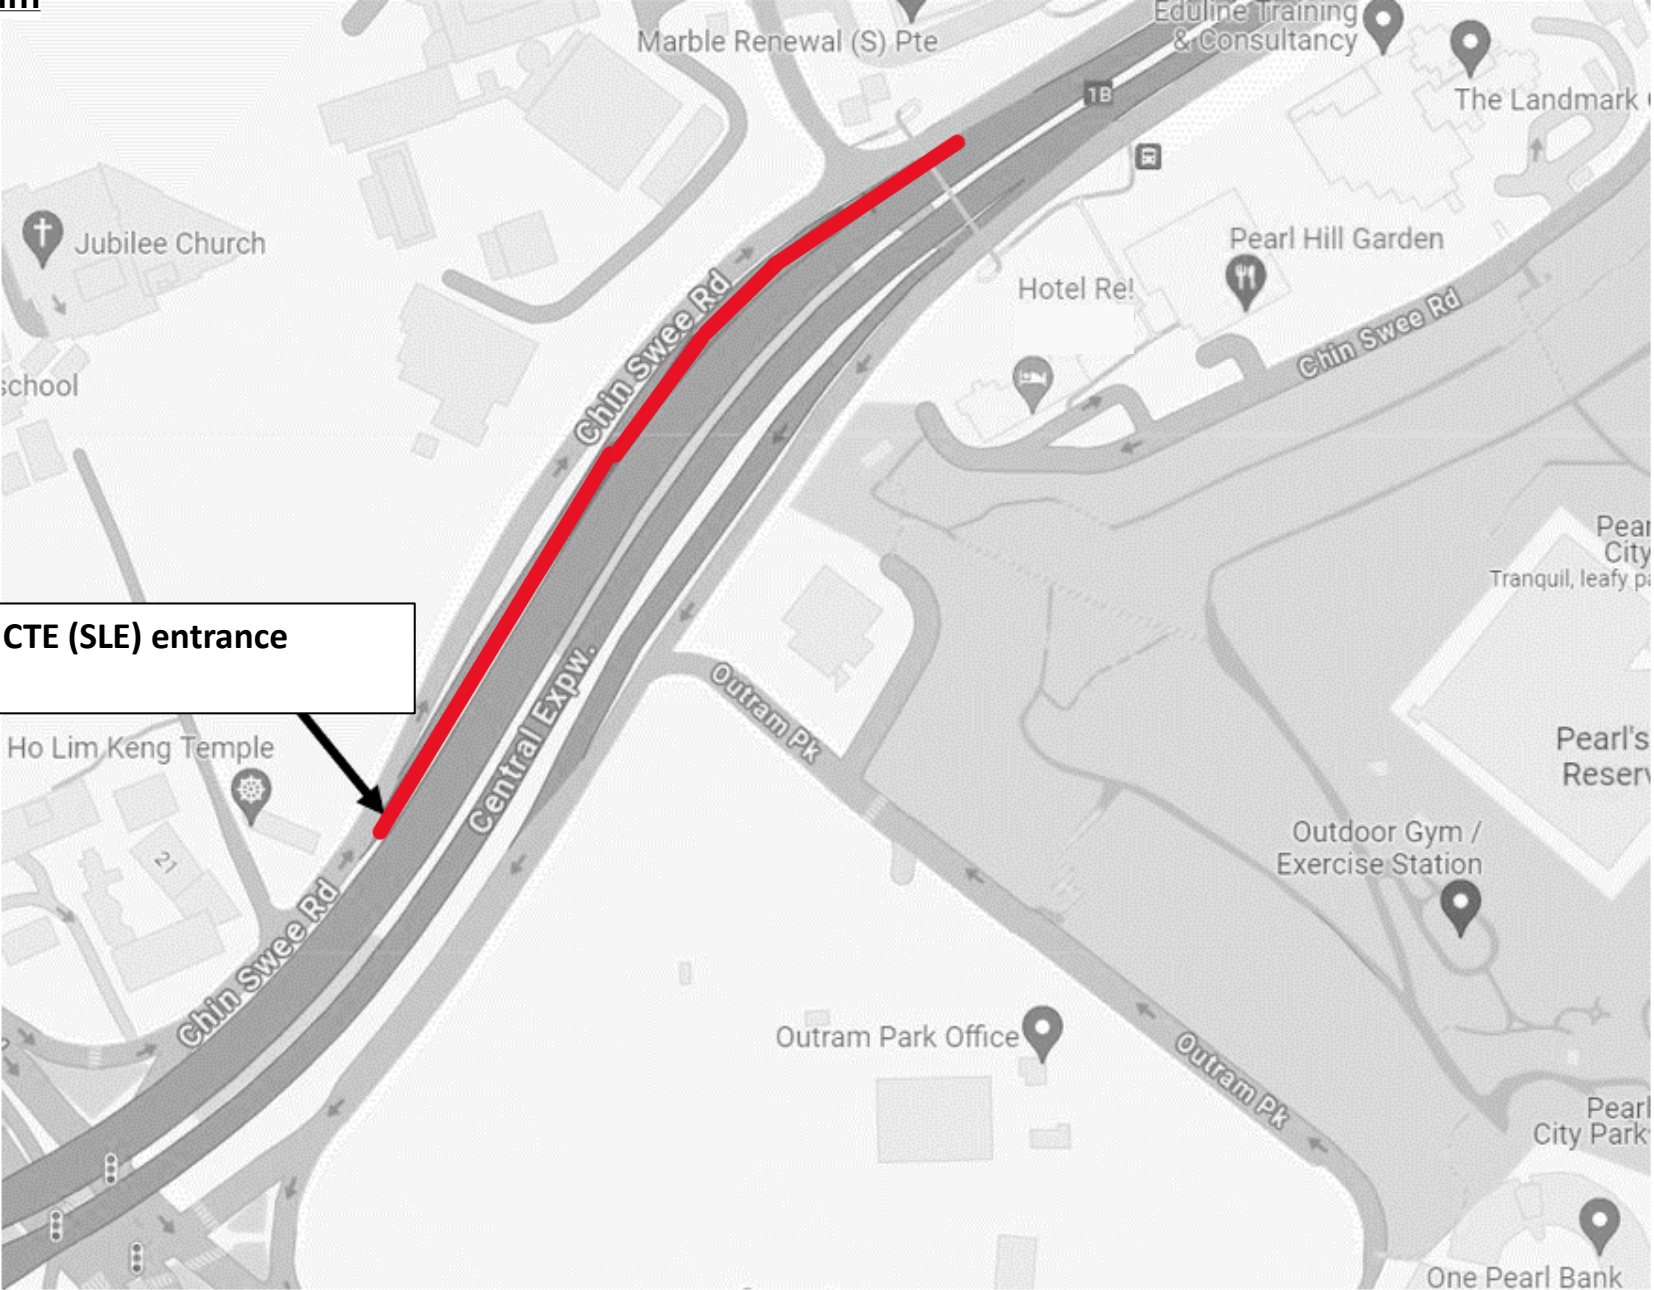

5 March 2025 and 7 March 2025

12.00am to 05.00am

12 March 2025 and 19 March 2025

12.00am to 05.00am

Chin Swee Rd to CTE (SLE) entrance is closed