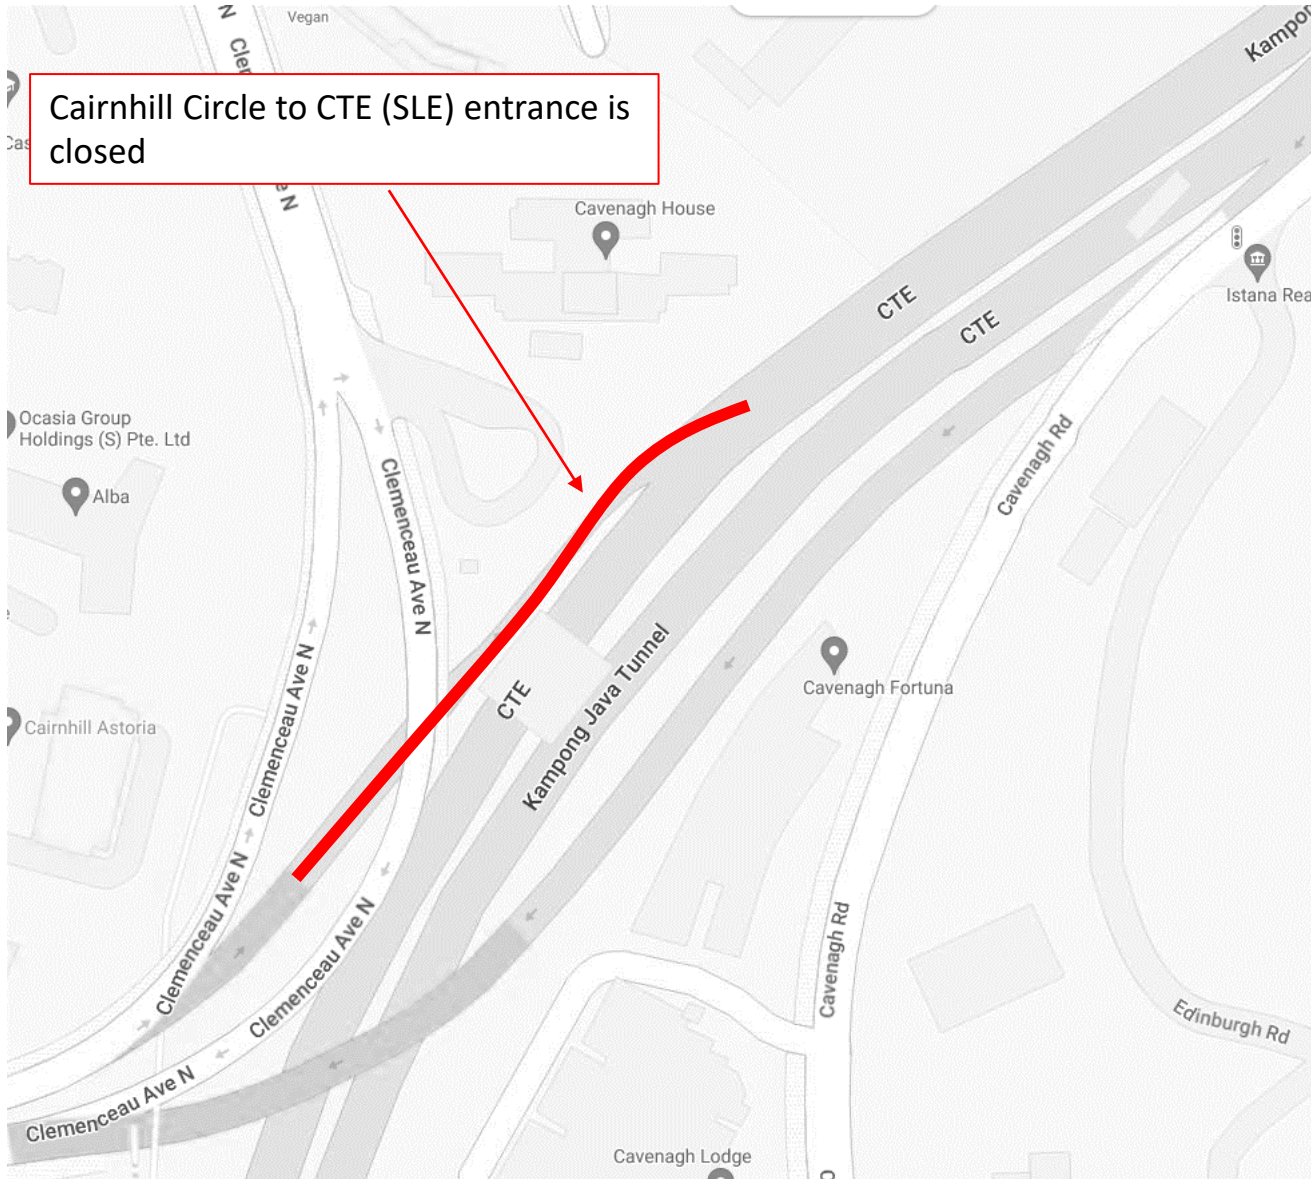

2 July 2024 to 5 July 2024, 7 July 2024 to 12 July 2024, 14 July 2024 to 19 July 2024, 21 July 2024 to 26 July 2024 and 28 July 2024 to 29 July 2024  
12.00am to 06.00am

Merchant Rd to CTE (AYE) entrance is closed

2 July 2024 to 5 July 2024, 7 July 2024 to 12 July 2024, 14 July 2024 to 19 July 2024 and 21 July 2024 to 24 July 2024  
12.00am to 06.00am

CTE (SLE) to Clemenceau Ave Exit 2 is closed

**2 July 2024 to 5 July 2024, 7 July 2024 to 12 July 2024, 14 July 2024 to 19 July 2024 and 21 July 2024 to 24 July 2024**  
**12.00am to 06.00am**

**2 July 2024, 4 July 2024 to 5 July 2024, 9 July 2024 to 12 July 2024, 16 July 2024 to 19 July 2024, 23 July 2024 to 25 July 2024 and 28 July 2024 to 29 July 2024**  
**12.00am to 06.00am**

CTE (AYE) to Havelock Rd Exit 2 is closed

**3 July 2024 to 5 July 2024, 11 July 2024 to 12 July 2024, 17 July 2024 to 19 July 2024, 24 July 2024 to 25 July 2024 and 31 July 2024**  
**12.00am to 06.00am**

Cairnhill Circle to CTE (SLE) entrance is closed