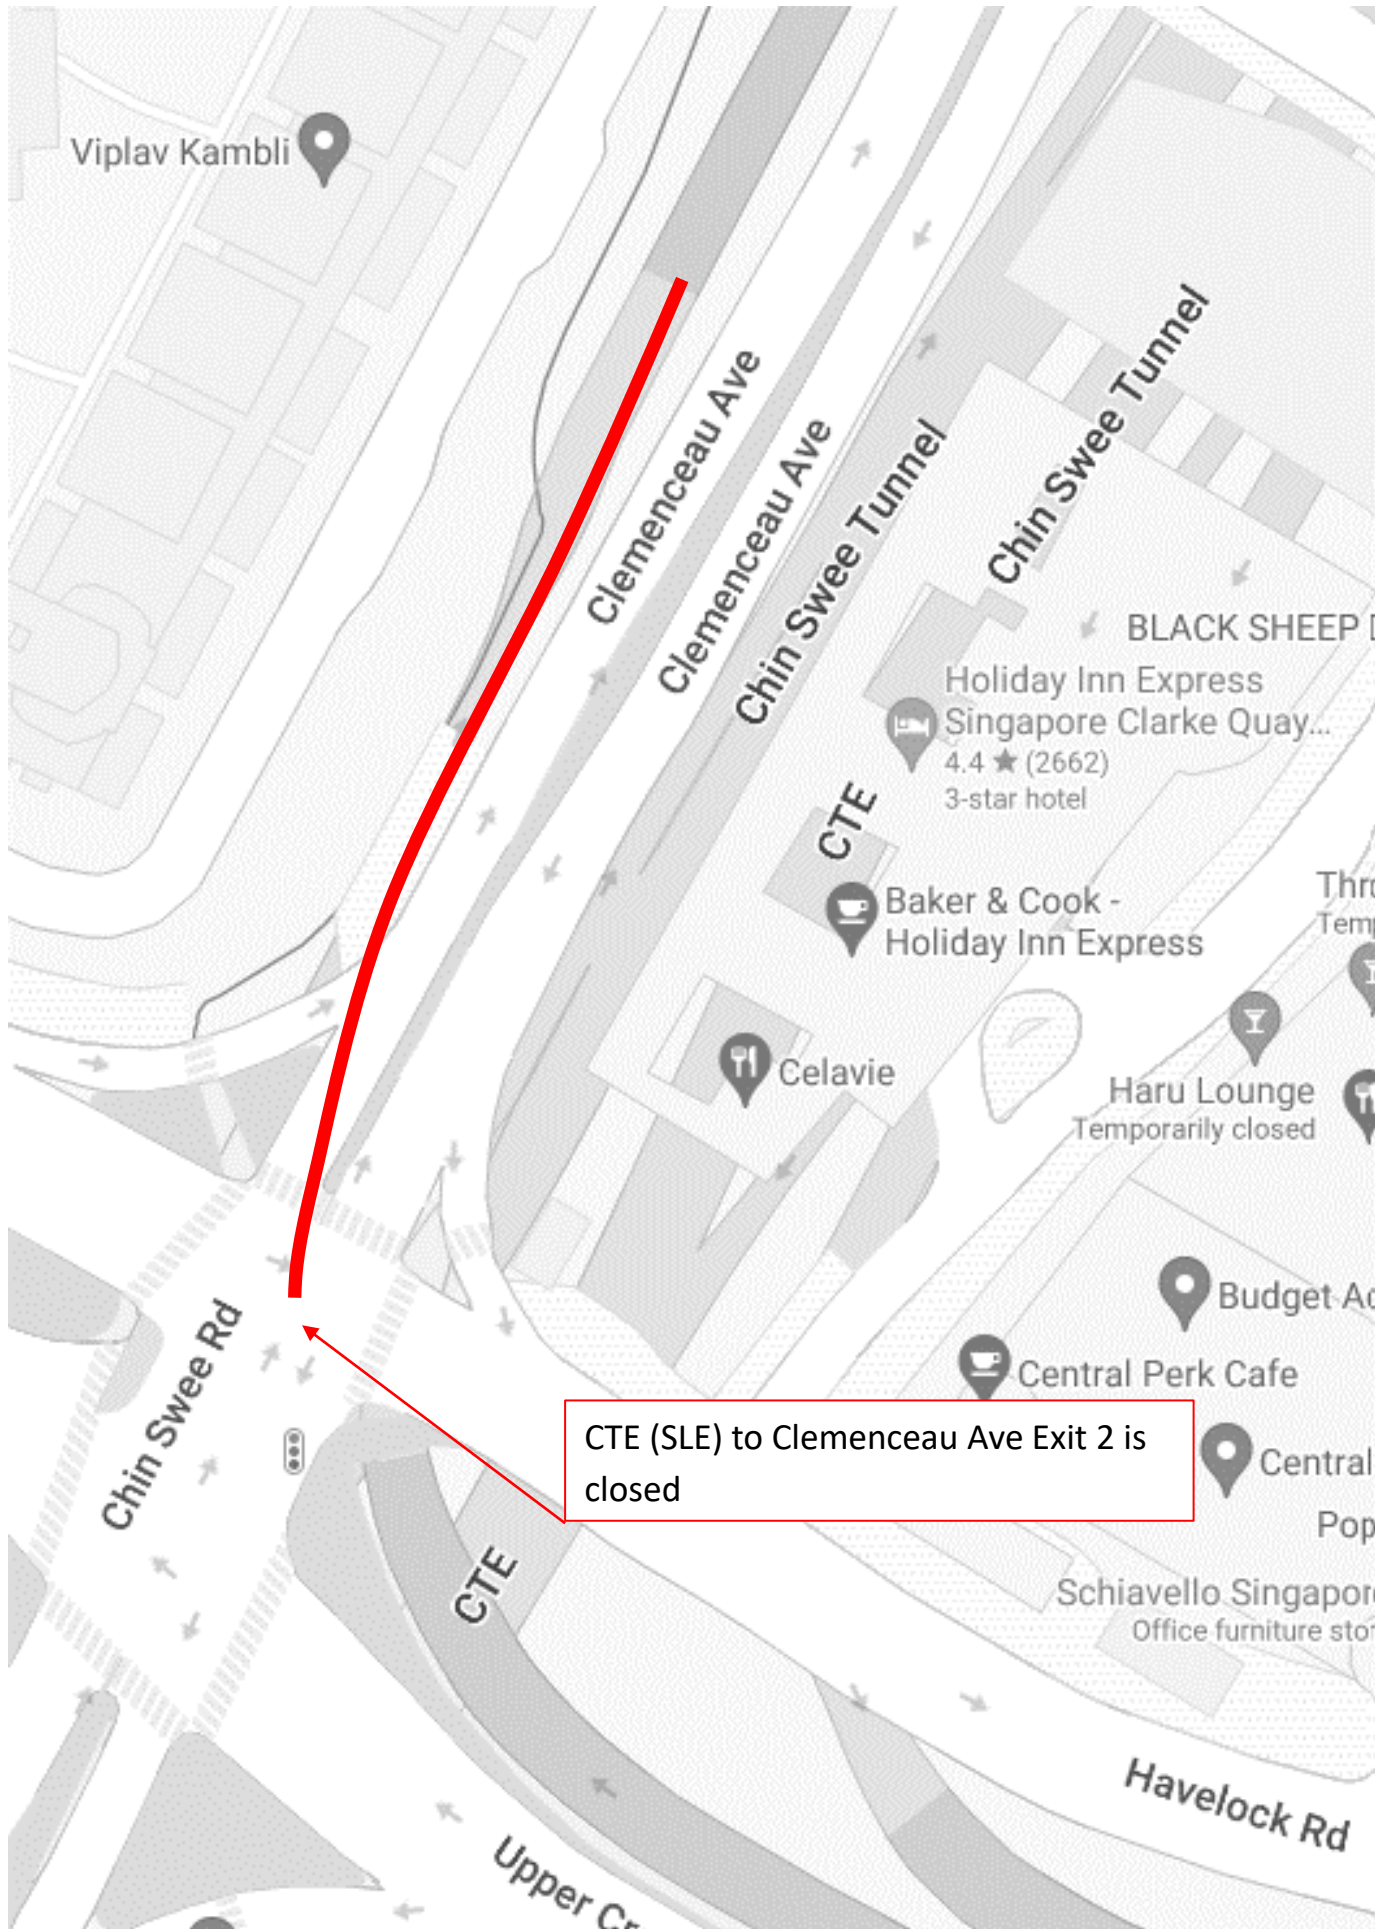

2 July 2024 to 5 July 2024, 7 July 2024 to 12 July 2024, 14 July 2024 to 19 July 2024, 21 July 2024 to 26 July 2024 and 28 July 2024 to 29 July 2024  
12.00am to 06.00am

Merchant Rd to CTE (AYE) entrance is closed

2 July 2024 to 5 July 2024, 7 July 2024 to 12 July 2024, 14 July 2024 to 19 July 2024 and 21 July 2024 to 24 July 2024  
12.00am to 06.00am

CTE (SLE) to Clemenceau Ave Exit 2 is closed

**2 July 2024 to 5 July 2024, 7 July 2024 to 12 July 2024, 14 July 2024 to 19 July 2024 and 21 July 2024 to 24 July 2024**  
**12.00am to 06.00am**

**2 July 2024, 4 July 2024 to 5 July 2024, 9 July 2024 to 12 July 2024, 16 July 2024 to 19 July 2024, 23 July 2024 to 25 July 2024 and 28 July 2024 to 29 July 2024**  
**12.00am to 06.00am**

CTE (AYE) to Havelock Rd Exit 2 is closed

**3 July 2024 to 5 July 2024, 11 July 2024 to 12 July 2024, 17 July 2024 to 19 July 2024, 24 July 2024 to 25 July 2024 and 31 July 2024**  
**12.00am to 06.00am**

Cairnhill Circle to CTE (SLE) entrance is closed