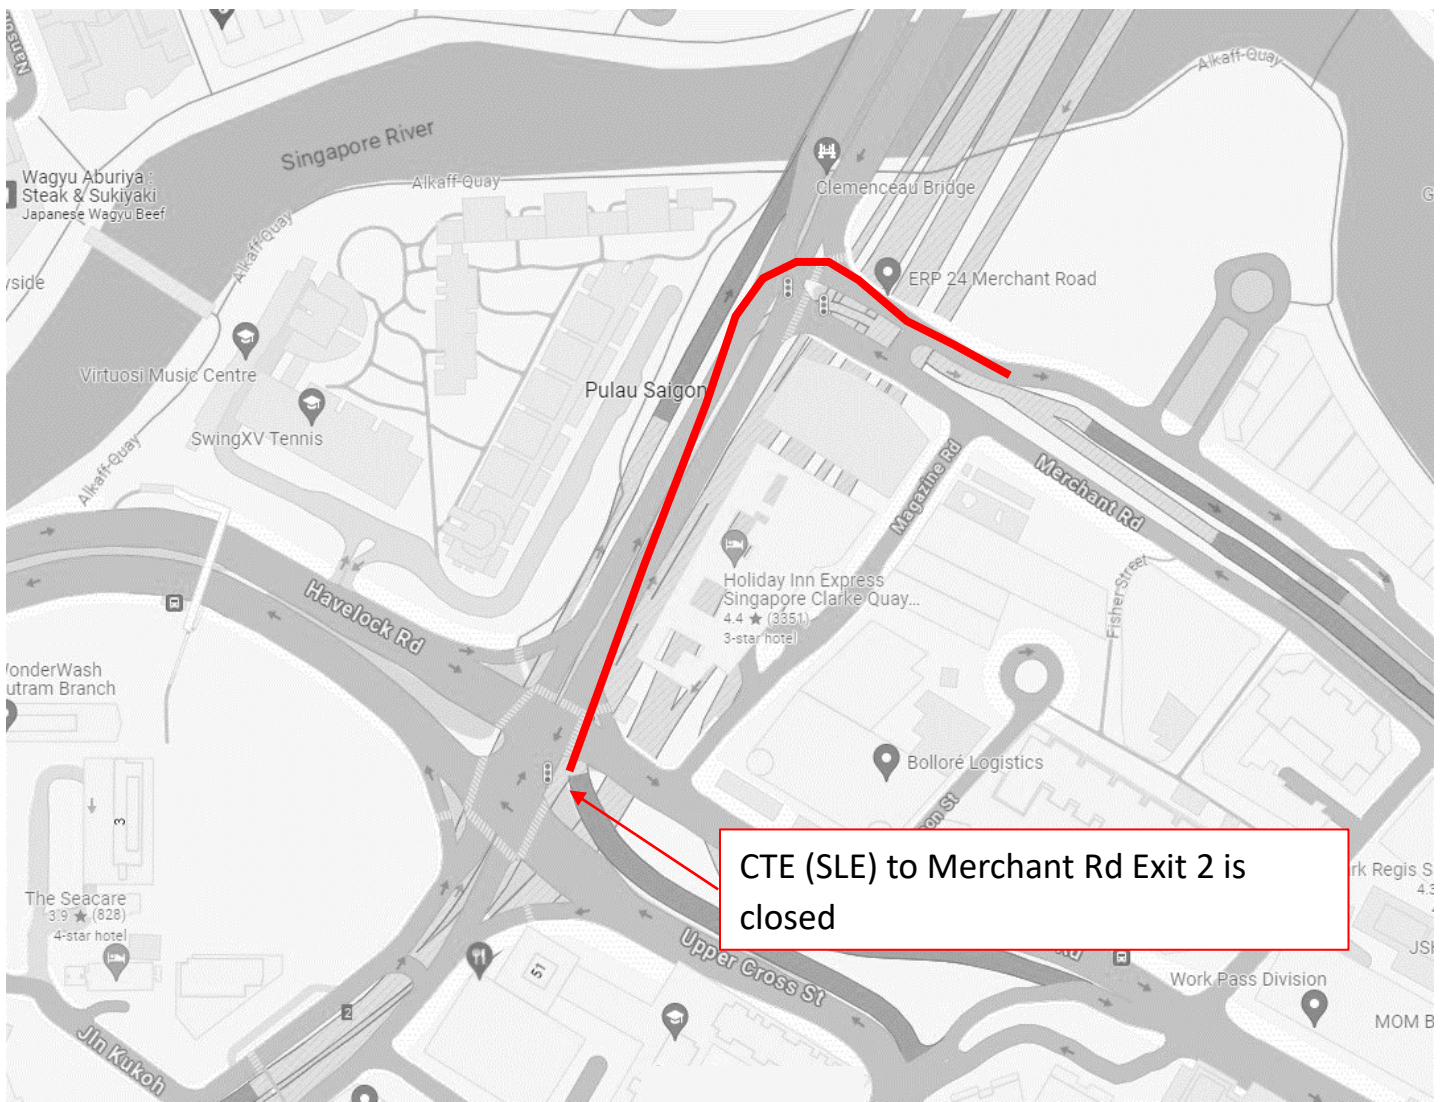

2 July 2024 to 5 July 2024, 7 July 2024 to 12 July 2024, 14 July 2024 to 19 July 2024, 21 July 2024 to 26 July 2024 and 28 July 2024 to 29 July 2024  
12.00am to 06.00am

Merchant Rd to CTE (AYE) entrance is closed

2 July 2024 to 5 July 2024, 7 July 2024 to 12 July 2024, 14 July 2024 to 19 July 2024 and 21 July 2024 to 24 July 2024  
12.00am to 06.00am

CTE (SLE) to Clemenceau Ave Exit 2 is closed

**2 July 2024 to 5 July 2024, 7 July 2024 to 12 July 2024, 14 July 2024 to 19 July 2024 and 21 July 2024 to 24 July 2024**  
**12.00am to 06.00am**

**2 July 2024, 4 July 2024 to 5 July 2024, 9 July 2024 to 12 July 2024, 16 July 2024 to 19 July 2024, 23 July 2024 to 25 July 2024 and 28 July 2024 to 29 July 2024**  
**12.00am to 06.00am**

CTE (AYE) to Havelock Rd Exit 2 is closed

**3 July 2024 to 5 July 2024, 11 July 2024 to 12 July 2024, 17 July 2024 to 19 July 2024, 24 July 2024 to 25 July 2024 and 31 July 2024**  
**12.00am to 06.00am**

Cairnhill Circle to CTE (SLE) entrance is closed