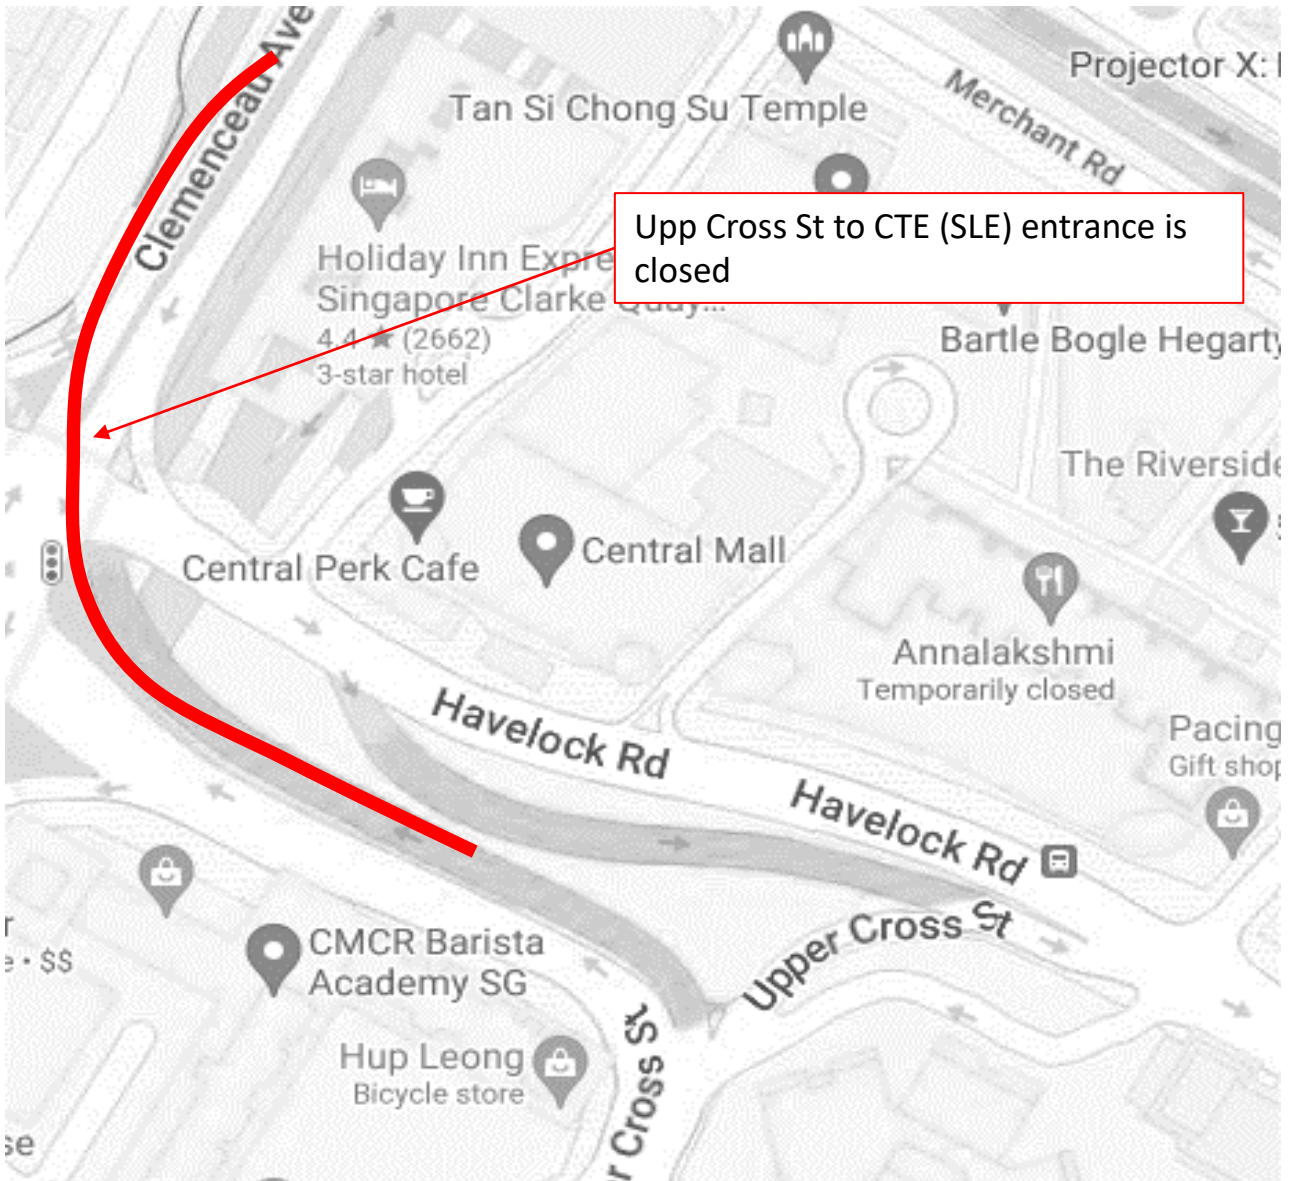

2 July 2024 to 3 July 2024 and 11 July 2024 to 12 July 2024

12.00am to 06.00am