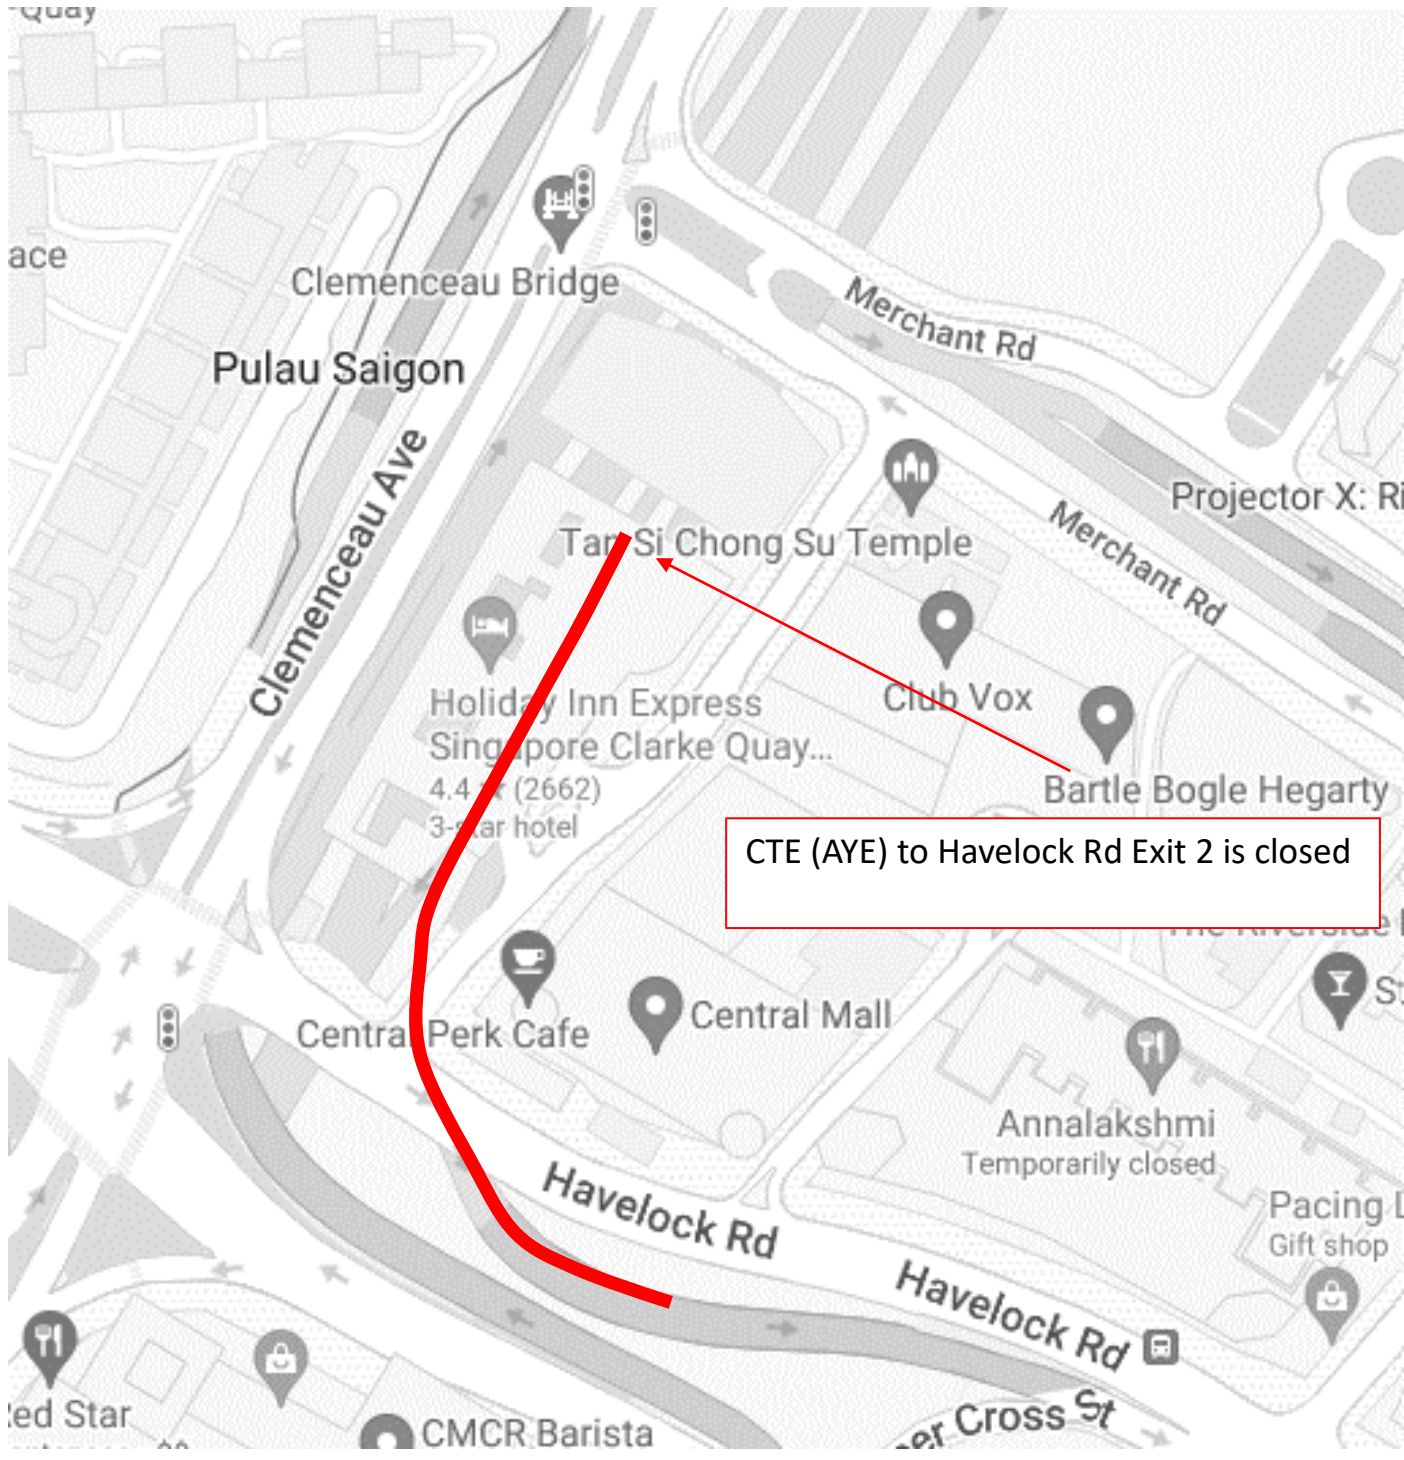

2 July 2024 to 5 July 2024, 7 July 2024 to 12 July 2024, 14 July 2024 to 19 July 2024, 21 July 2024 to 26 July 2024 and 28 July 2024 to 29 July 2024  
12.00am to 06.00am

Merchant Rd to CTE (AYE) entrance is closed

2 July 2024 to 5 July 2024, 7 July 2024 to 12 July 2024, 14 July 2024 to 19 July 2024 and 21 July 2024 to 24 July 2024  
12.00am to 06.00am

CTE (SLE) to Clemenceau Ave Exit 2 is closed

**2 July 2024 to 5 July 2024, 7 July 2024 to 12 July 2024, 14 July 2024 to 19 July 2024 and 21 July 2024 to 24 July 2024**  
**12.00am to 06.00am**

**2 July 2024, 4 July 2024 to 5 July 2024, 9 July 2024 to 12 July 2024, 16 July 2024 to 19 July 2024, 23 July 2024 to 25 July 2024 and 28 July 2024 to 29 July 2024**  
**12.00am to 06.00am**

CTE (AYE) to Havelock Rd Exit 2 is closed

**3 July 2024 to 5 July 2024, 11 July 2024 to 12 July 2024, 17 July 2024 to 19 July 2024, 24 July 2024 to 25 July 2024 and 31 July 2024**  
**12.00am to 06.00am**

Cairnhill Circle to CTE (SLE) entrance is closed