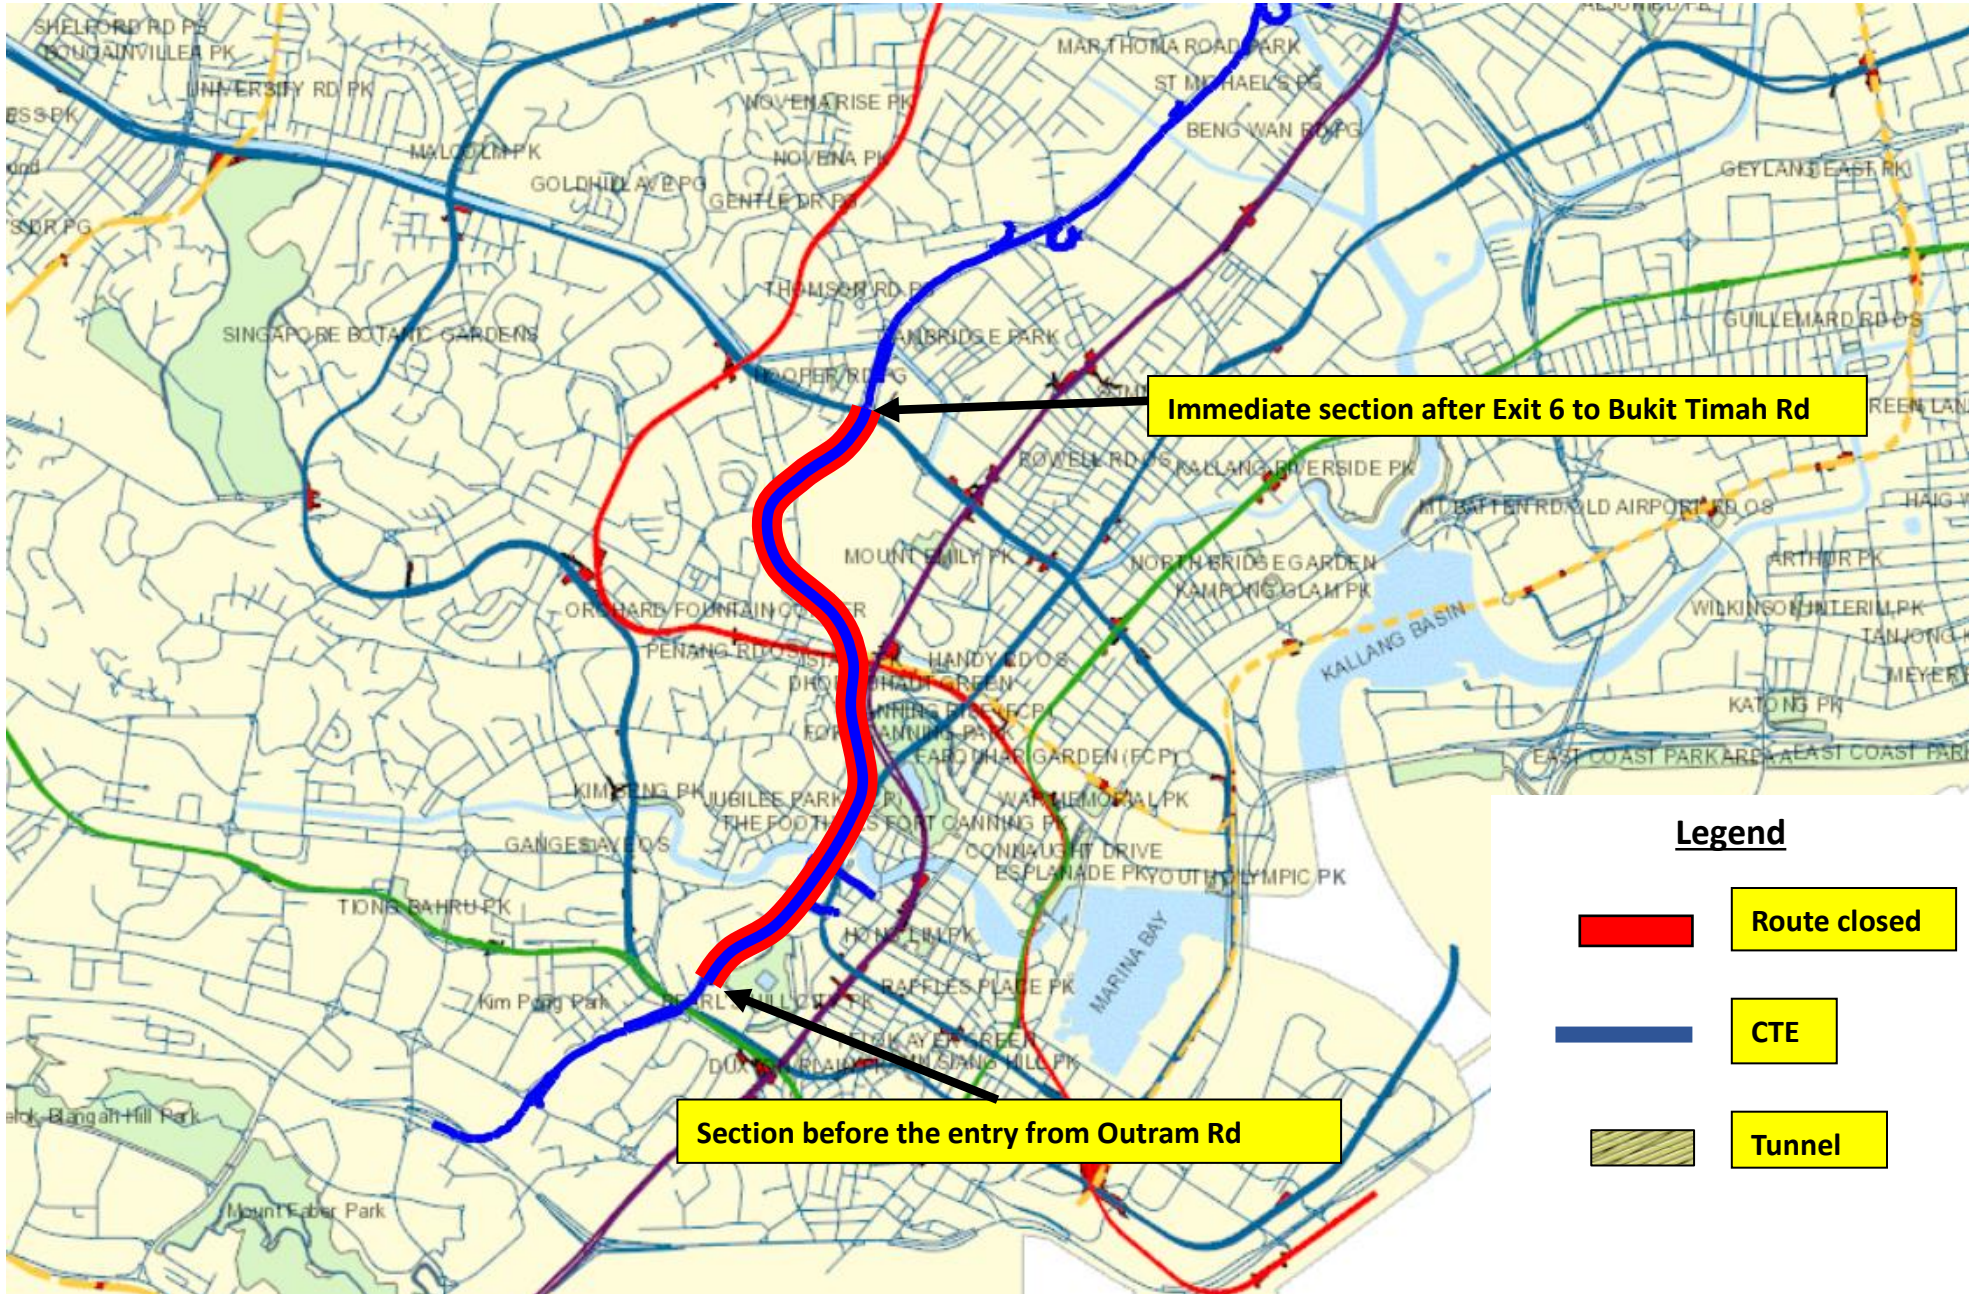

**3 April 2023**  
**12.01am to 05.00am**

**Full Closure South Bound**

Immediate section after Exit 6 to Bukit Timah Rd

Section before the entry from Outram Rd

**Legend**

-  Route closed
-  CTE
-  Tunnel

**3 April 2023**  
**12.01am to 05.00am**

**Full Closure North Bound**