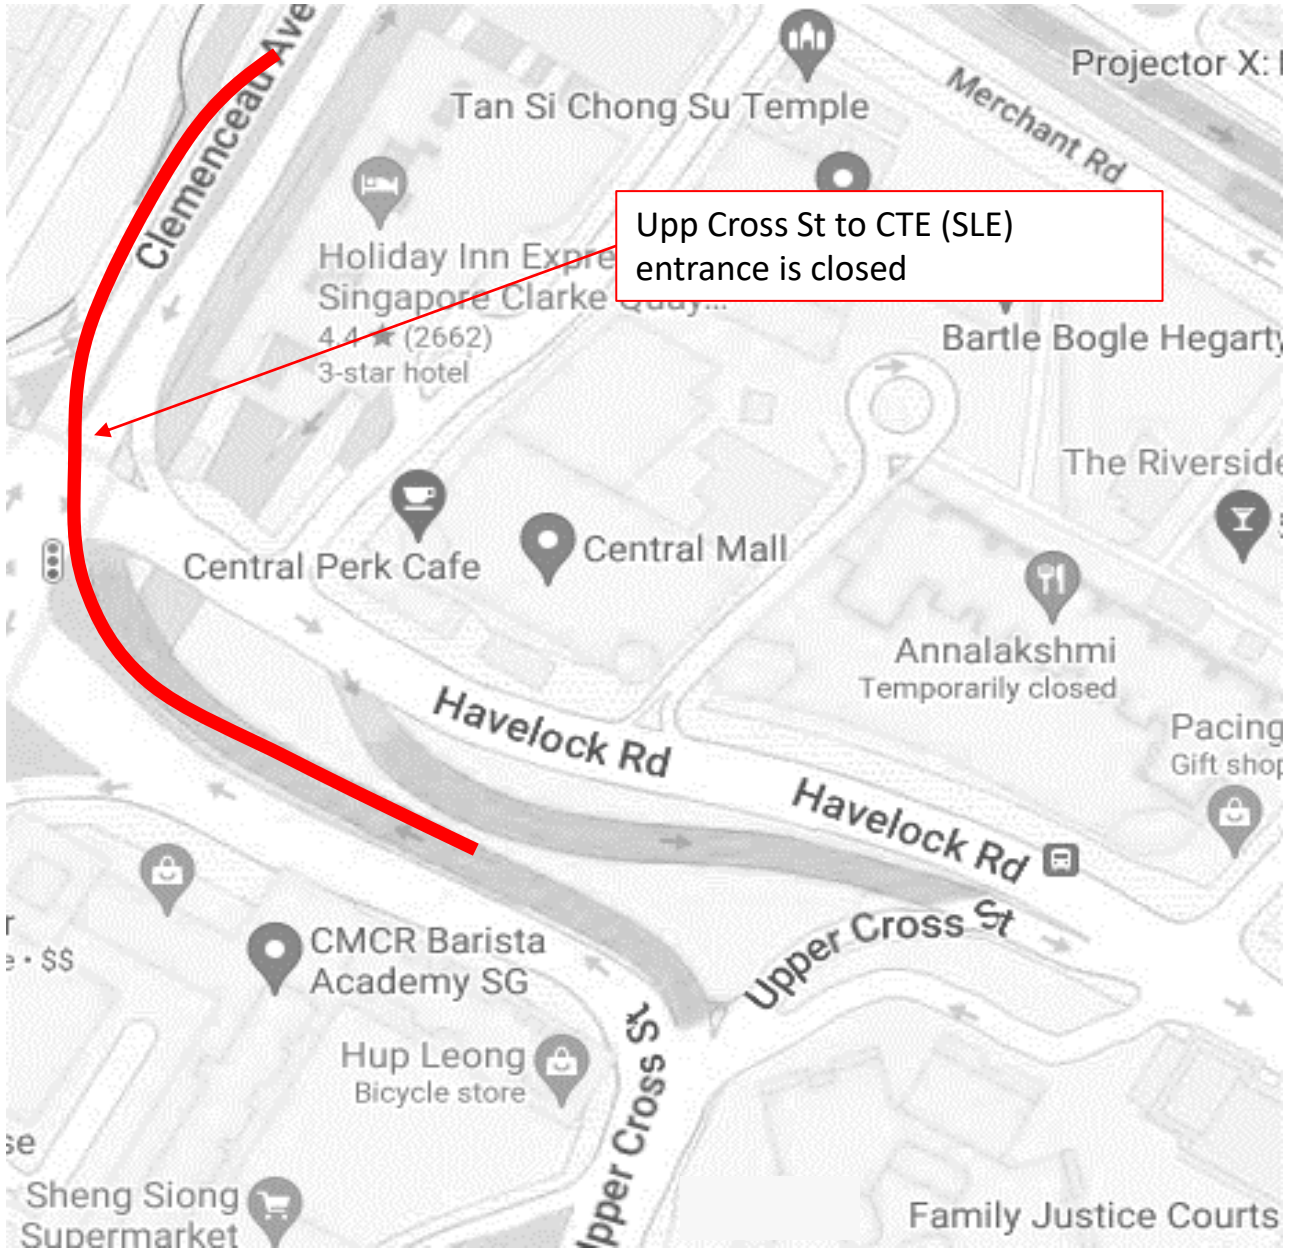

3 December 2024 to 4 December 2024, 9 December 2024 and 17 December 2024
12.00am to 06.00am