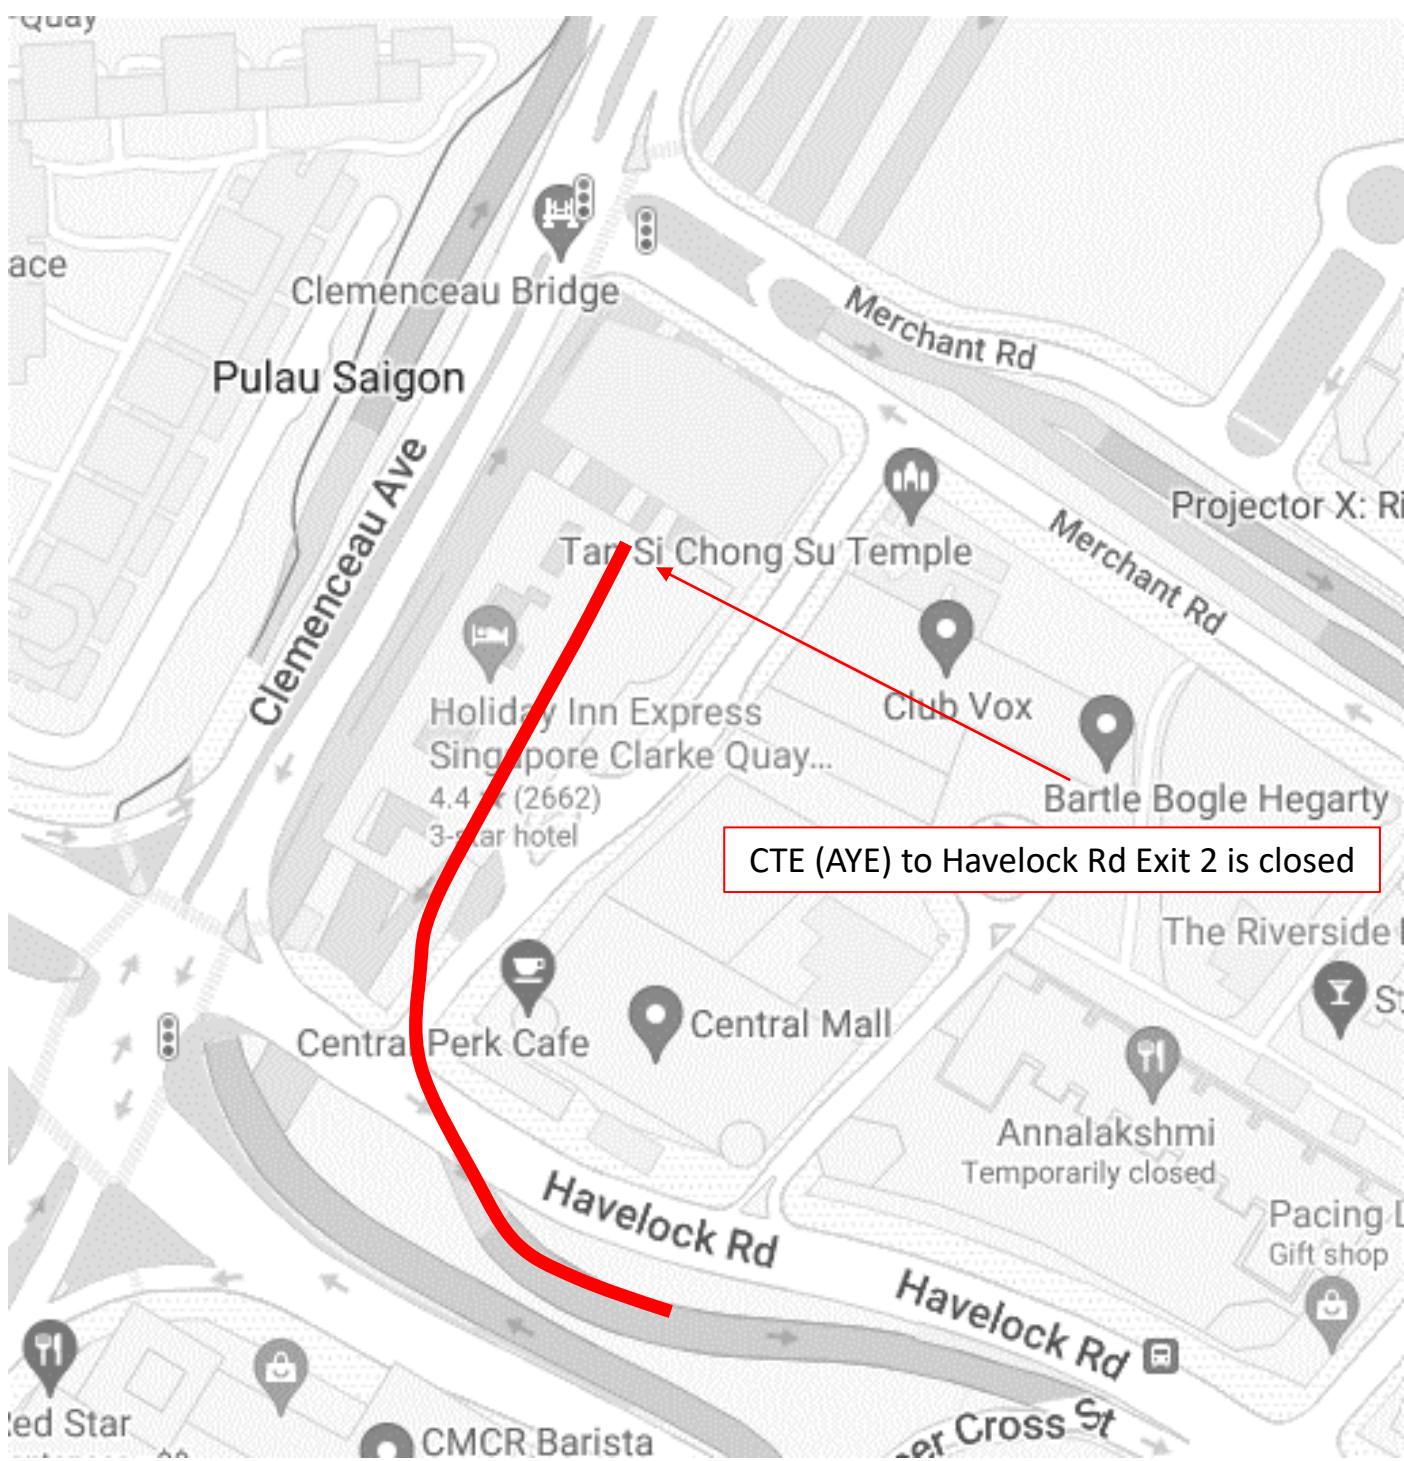

1 December 2024 to 4 December 2024, 6 December 2024, 8 December 2024 to 9 December 2024, 11 December 2024, 15 December 2024 to 20 December 2024, 22 December 2024 to 24 December 2024, 26 December 2024 to 27 December 2024, 29 December 2024 to 31 December 2024  
12.00am to 06.00am

CTE (SLE) to Clemenceau Ave Exit 2 is closed

**1 December 2024 to 4 December 2024, 6 December 2024, 8 December 2024 to 9 December 2024, 11 December 2024, 15 December 2024 to 20 December 2024, 22 December 2024 to 24 December 2024, 26 December 2024 to 27 December 2024, 29 December 2024 to 31 December 2024**  
**12.00am to 06.00am**

**2 December 2024, 5 December 2024 to 6 December 2024, 8 December 2024 to 9 December 2024, 15 December 2024 to 18 December 2024, 20 December 2024 and 22 December 2024 to 23 December 2024 12.00am to 06.00am**

CTE (AYE) to Havelock Rd Exit 2 is closed

**2 December 2024 to 4 December 2024, 9 December 2024 to 11 December 2024, 15 December 2024 to 17 December 2024, 19 December 2024 to 20 December 2024 and 23 December 2024**  
**12.00am to 06.00am**