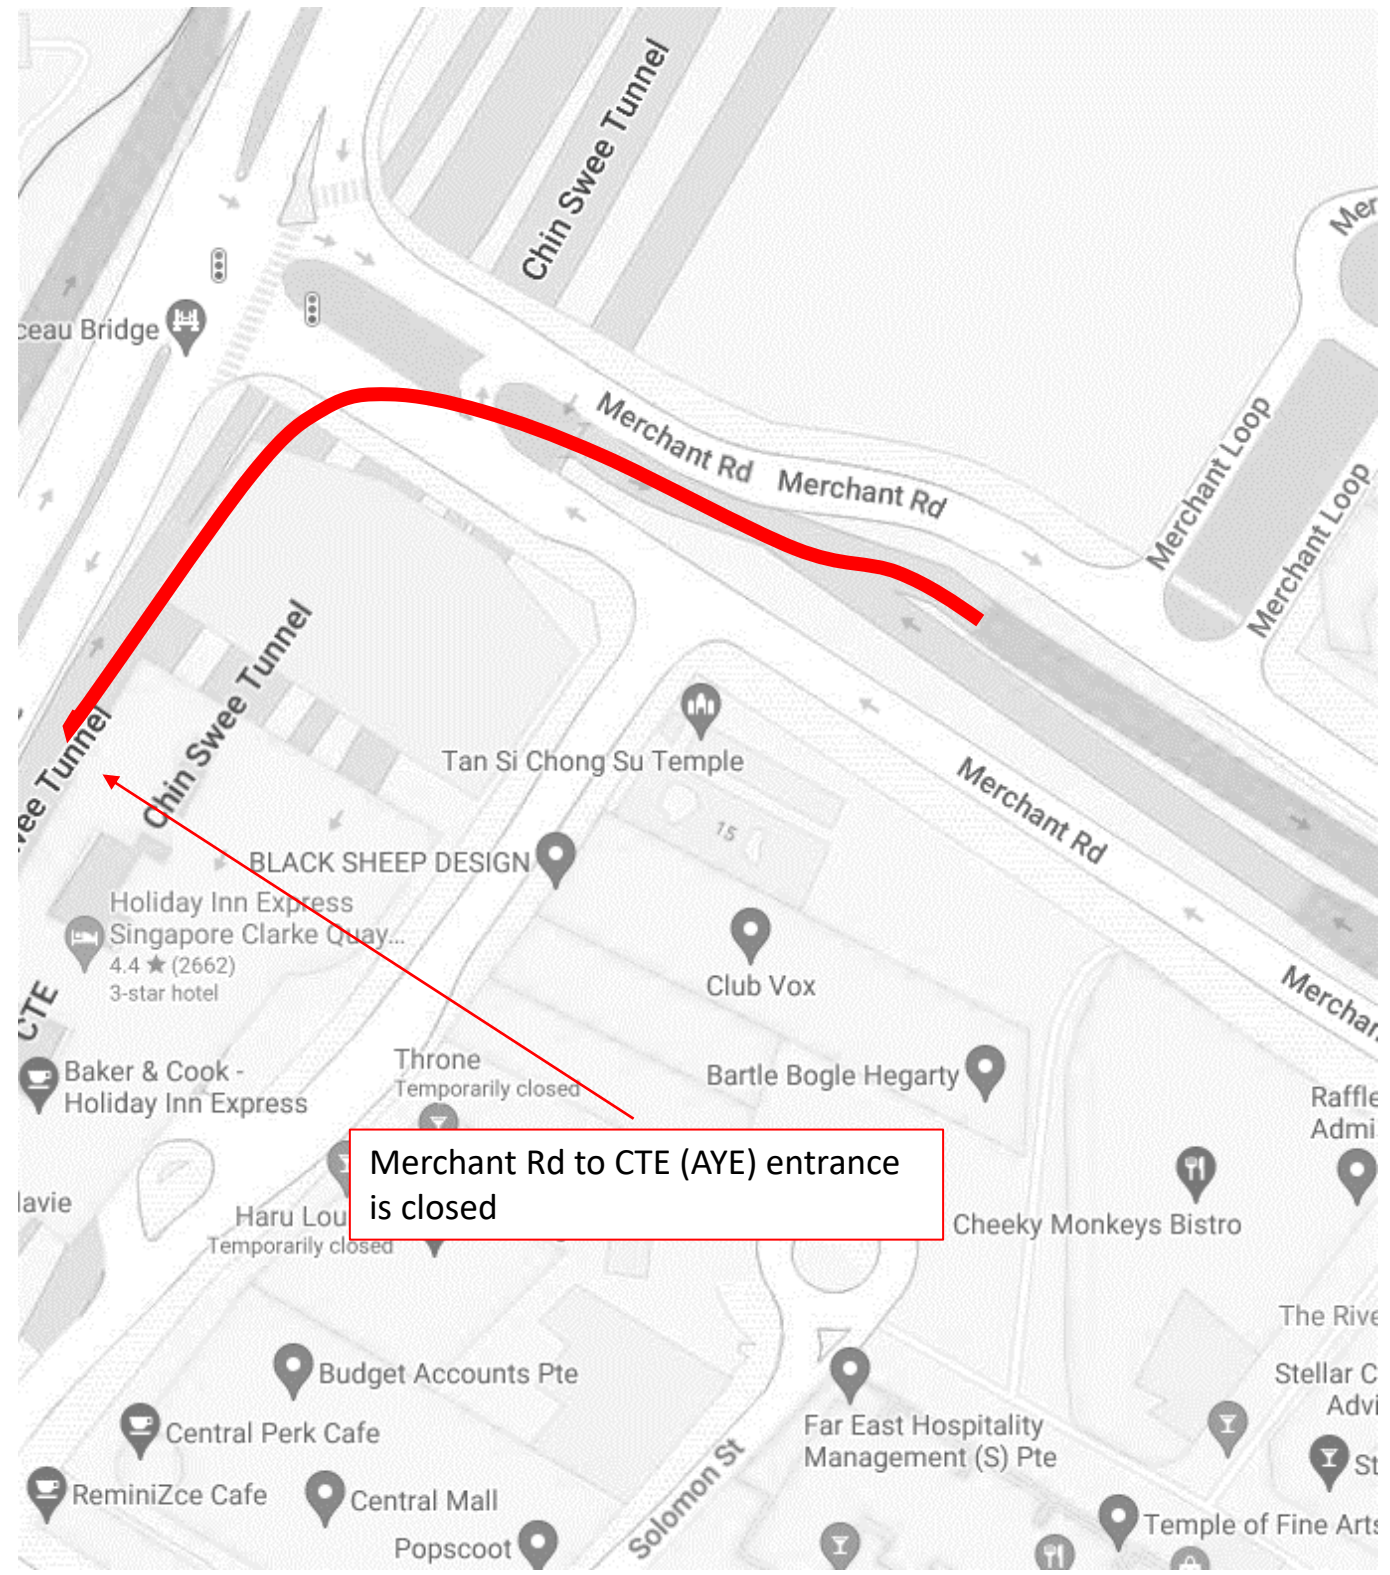

1 December 2024 to 4 December 2024, 6 December 2024, 8 December 2024 to 9 December 2024, 11 December 2024, 15 December 2024 to 20 December 2024, 22 December 2024 to 24 December 2024, 26 December 2024 to 27 December 2024, 29 December 2024 to 31 December 2024  
12.00am to 06.00am

CTE (SLE) to Clemenceau Ave Exit 2 is closed

**1 December 2024 to 4 December 2024, 6 December 2024, 8 December 2024 to 9 December 2024, 11 December 2024, 15 December 2024 to 20 December 2024, 22 December 2024 to 24 December 2024, 26 December 2024 to 27 December 2024, 29 December 2024 to 31 December 2024**  
**12.00am to 06.00am**

CTE (AYE) to Havelock Rd Exit 2 is closed

**2 December 2024 to 4 December 2024, 9 December 2024 to 11 December 2024, 15 December 2024 to 17 December 2024, 19 December 2024 to 20 December 2024 and 23 December 2024**  
**12.00am to 06.00am**