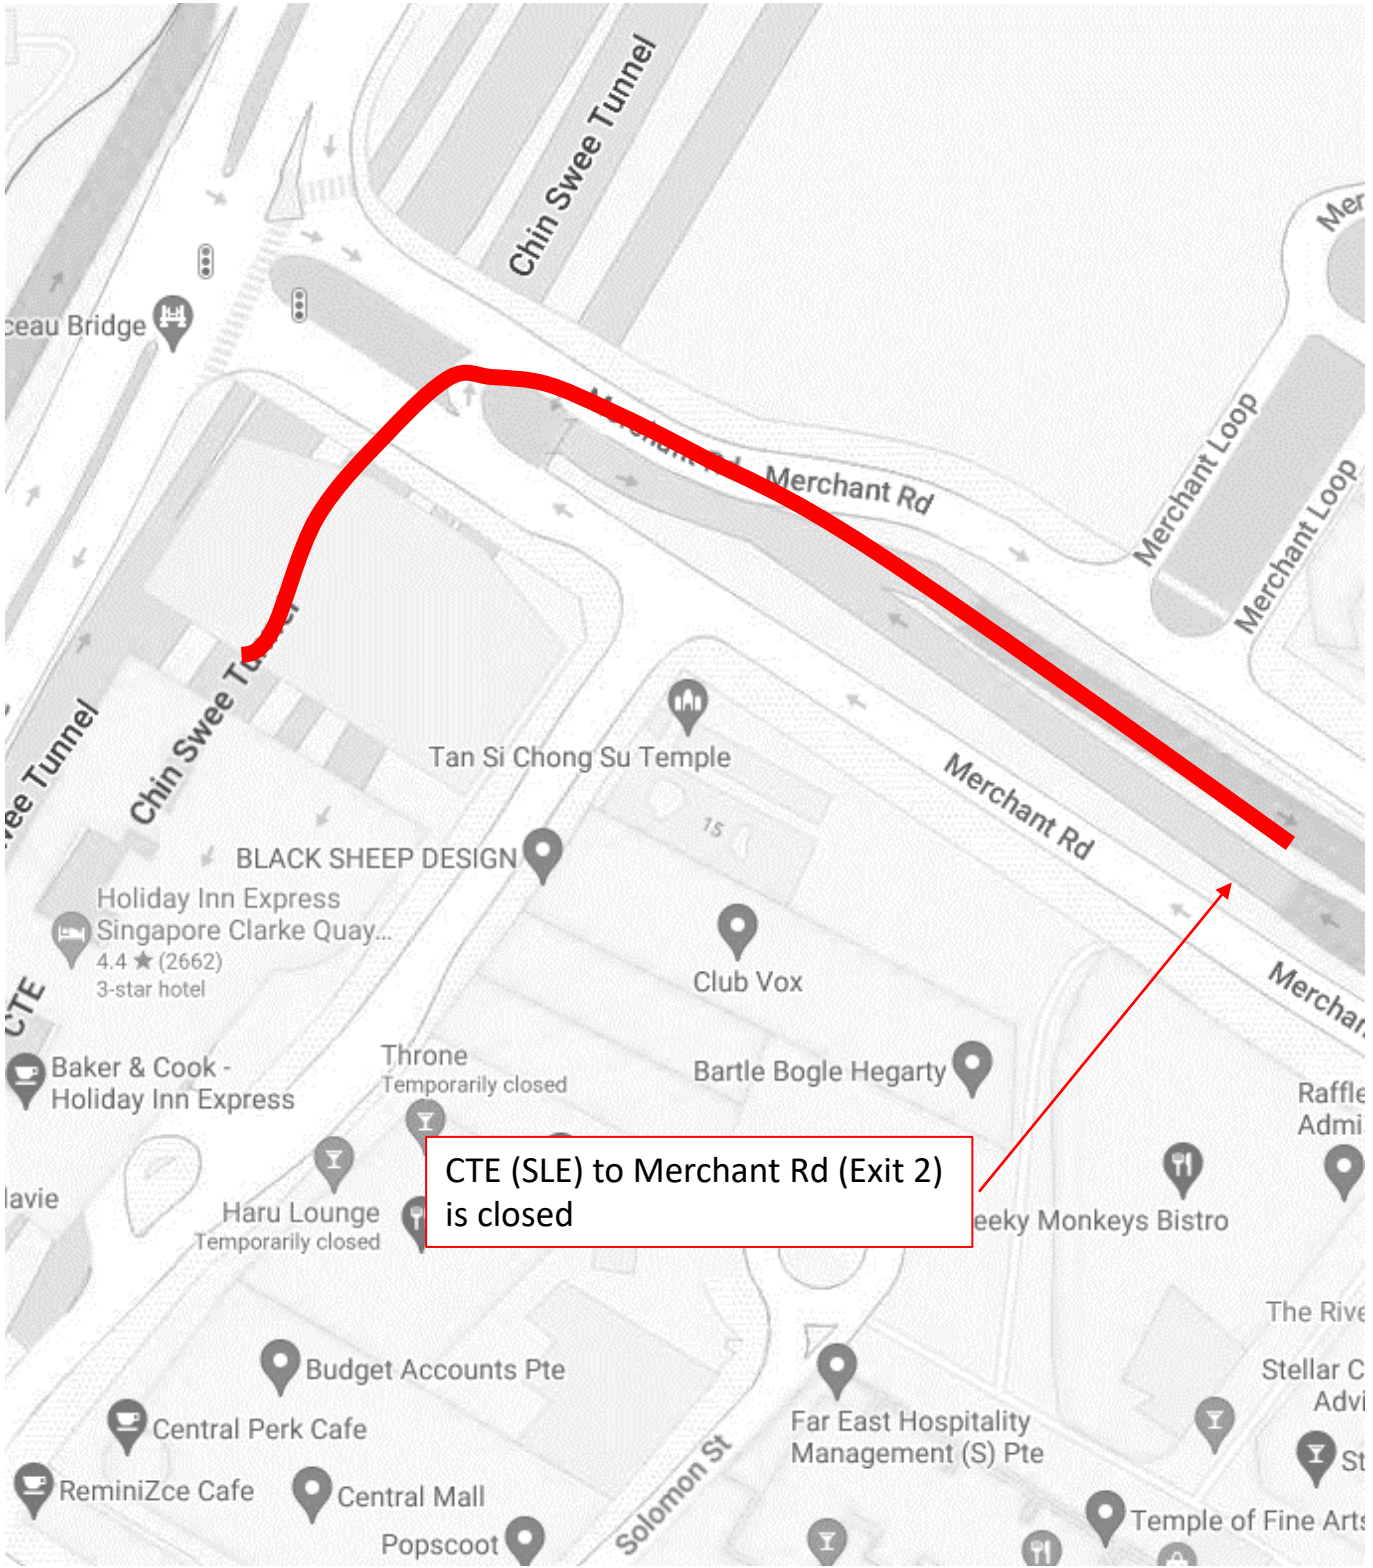

1 December 2024 to 4 December 2024, 6 December 2024, 8 December 2024 to 9 December 2024, 11 December 2024, 15 December 2024 to 20 December 2024, 22 December 2024 to 24 December 2024, 26 December 2024 to 27 December 2024, 29 December 2024 to 31 December 2024  
12.00am to 06.00am

CTE (SLE) to Clemenceau Ave Exit 2 is closed

**1 December 2024 to 4 December 2024, 6 December 2024, 8 December 2024 to 9 December 2024, 11 December 2024, 15 December 2024 to 20 December 2024, 22 December 2024 to 24 December 2024, 26 December 2024 to 27 December 2024, 29 December 2024 to 31 December 2024**  
**12.00am to 06.00am**