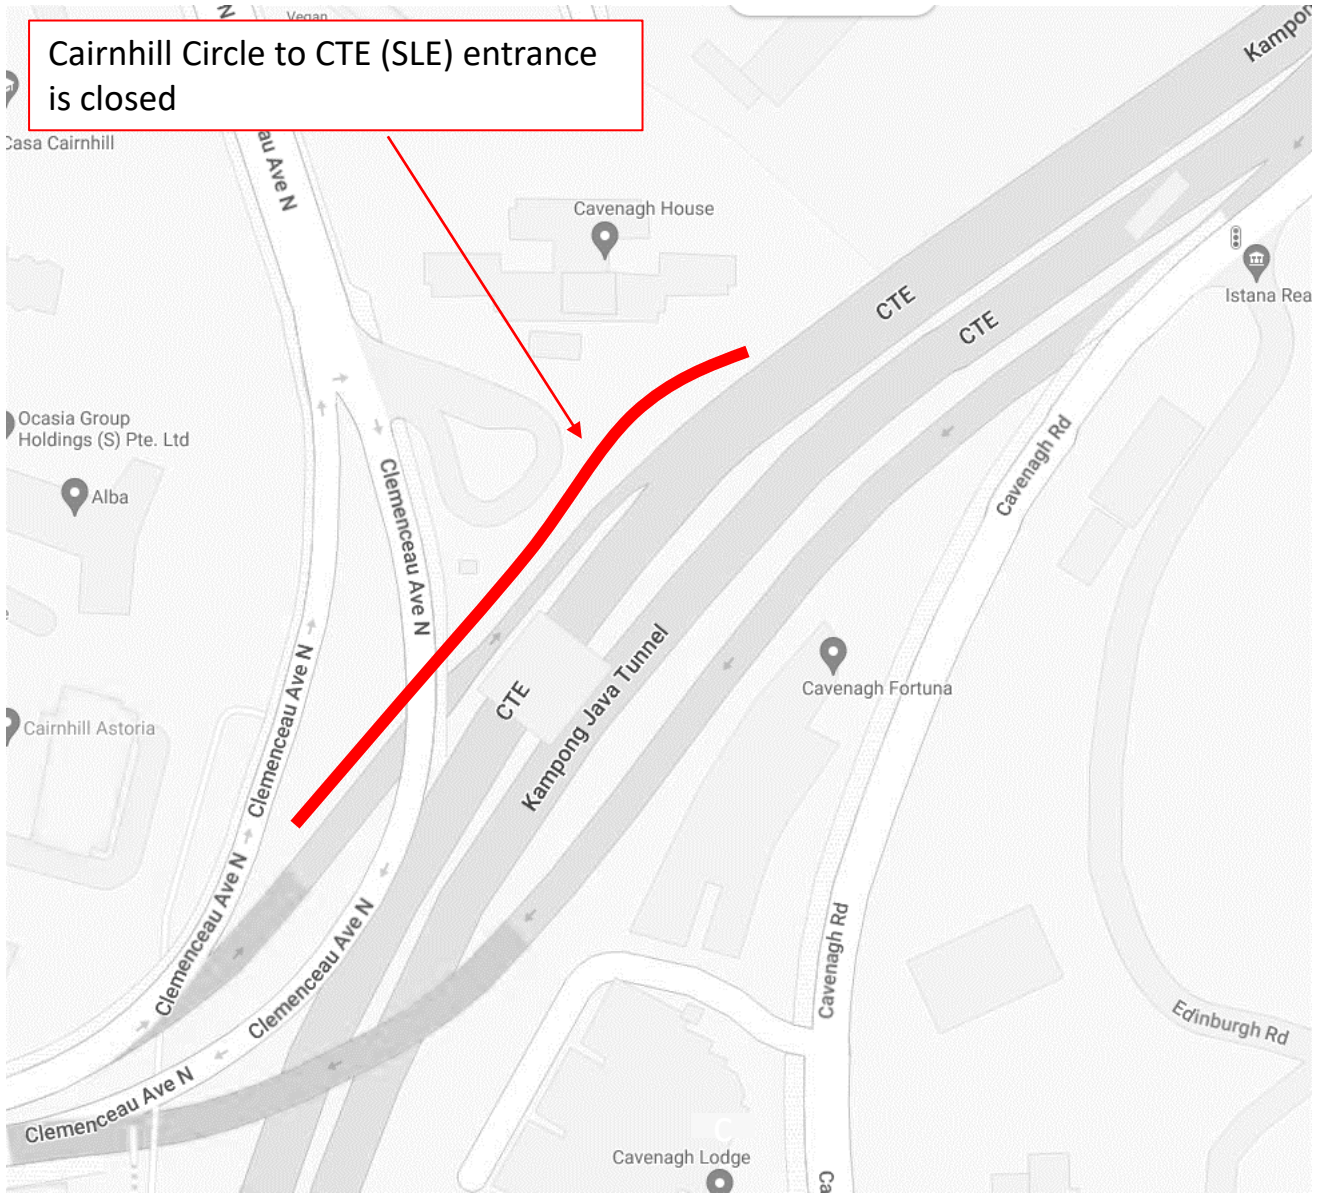

CTE (SLE) to Clemenceau Ave Exit 2 is closed

**1 December 2024 to 4 December 2024, 6 December 2024, 8 December 2024 to 9 December 2024, 11 December 2024, 15 December 2024 to 20 December 2024, 22 December 2024 to 24 December 2024, 26 December 2024 to 27 December 2024, 29 December 2024 to 31 December 2024**  
**12.00am to 06.00am**

CTE (AYE) to Havelock Rd Exit 2 is closed

**2 December 2024 to 4 December 2024, 9 December 2024 to 11 December 2024, 15 December 2024 to 17 December 2024, 19 December 2024 to 20 December 2024 and 23 December 2024**  
**12.00am to 06.00am**