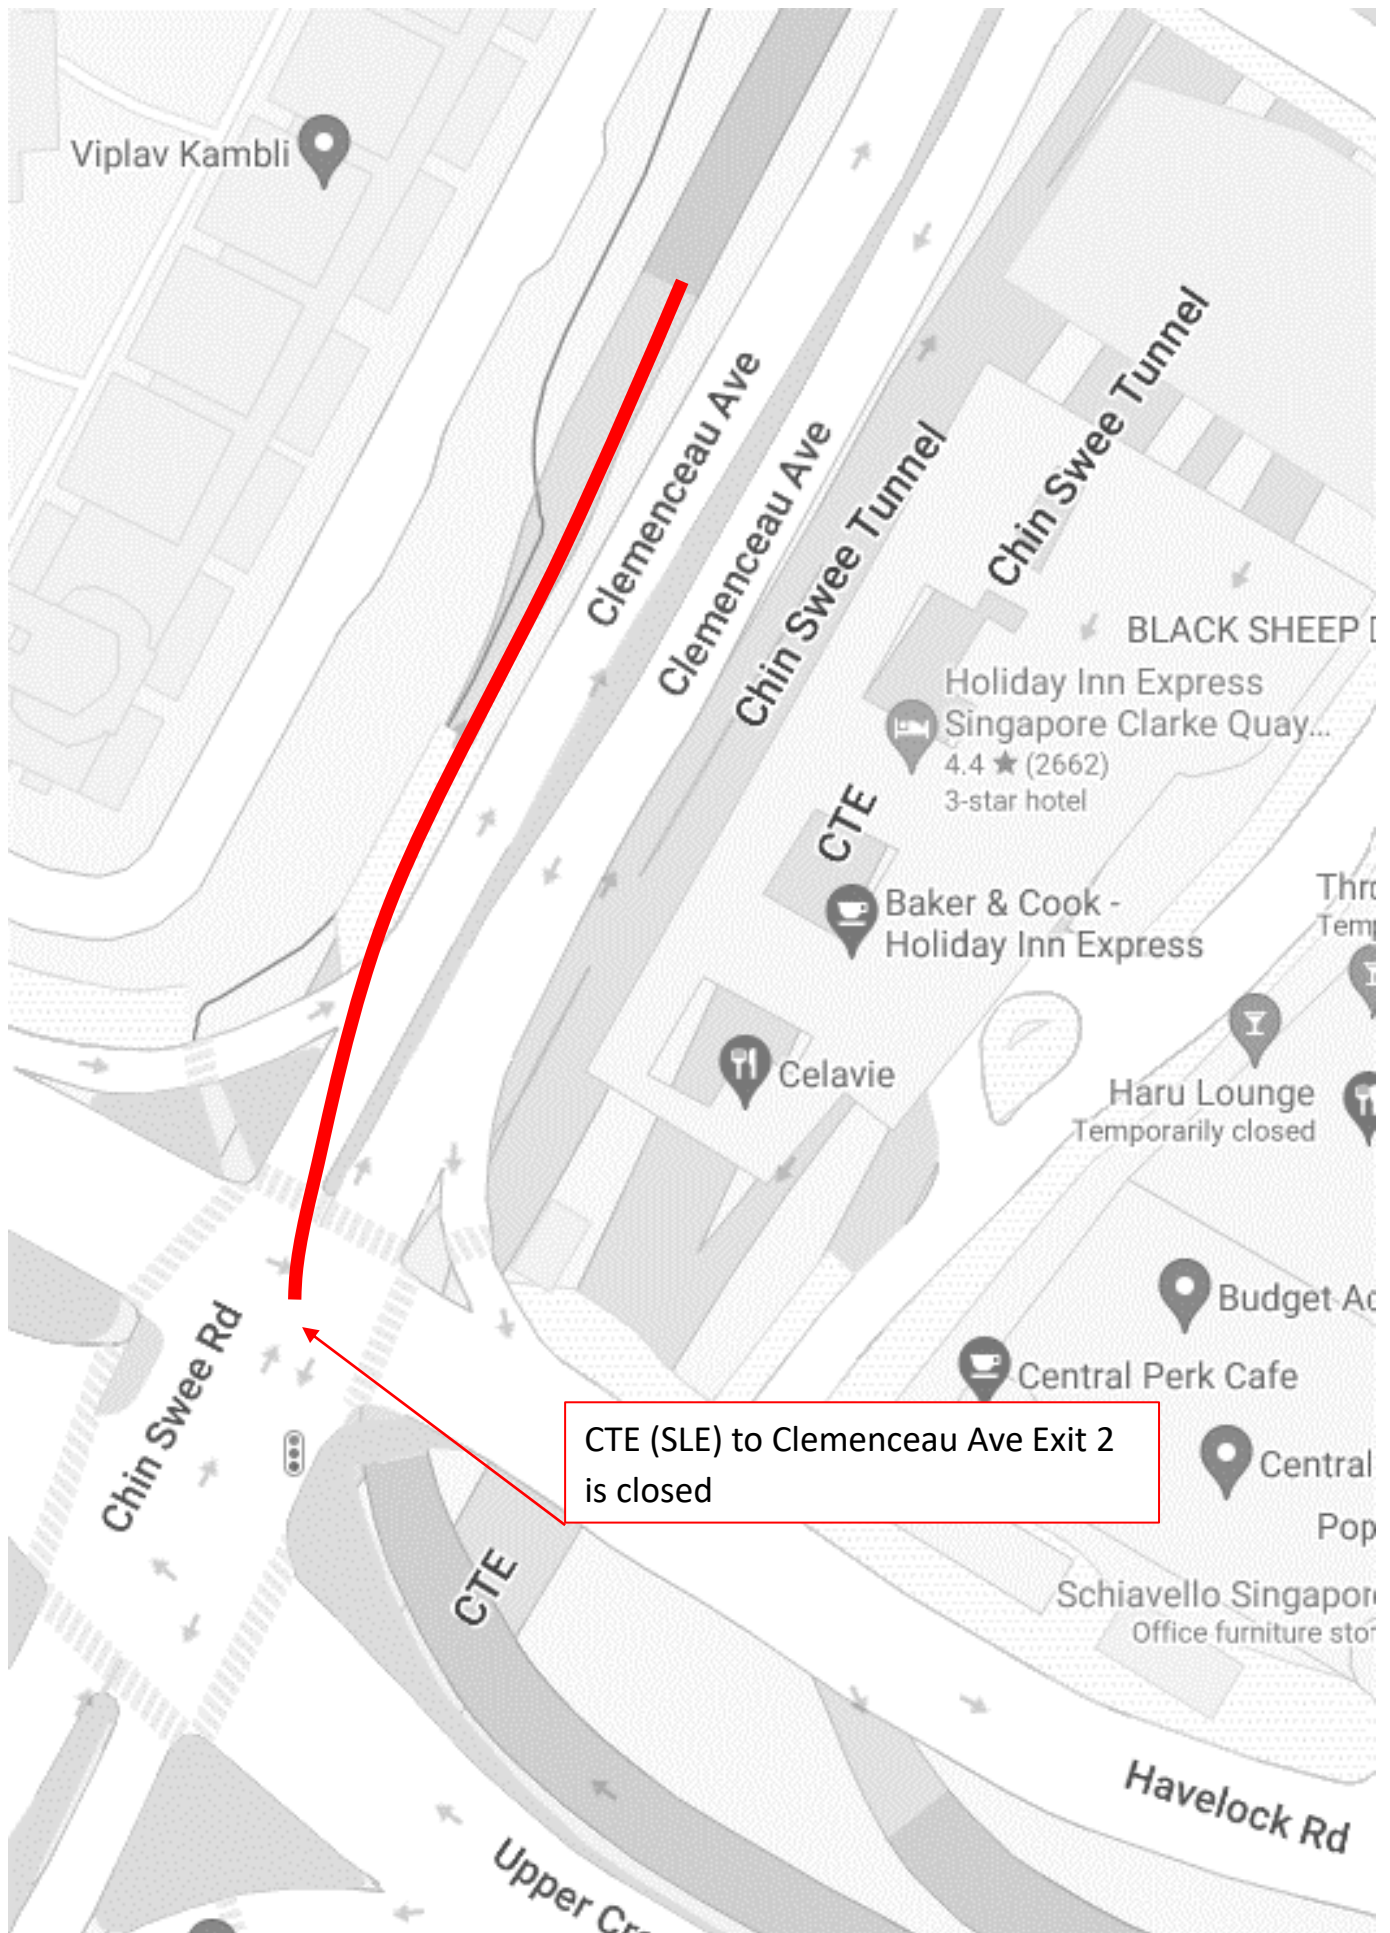

1 December 2024 to 4 December 2024, 6 December 2024, 8 December 2024 to 9 December 2024, 11 December 2024, 15 December 2024 to 20 December 2024, 22 December 2024 to 24 December 2024, 26 December 2024 to 27 December 2024, 29 December 2024 to 31 December 2024  
12.00am to 06.00am

CTE (SLE) to Clemenceau Ave Exit 2 is closed

**1 December 2024 to 4 December 2024, 6 December 2024, 8 December 2024 to 9 December 2024, 11 December 2024, 15 December 2024 to 20 December 2024, 22 December 2024 to 24 December 2024, 26 December 2024 to 27 December 2024, 29 December 2024 to 31 December 2024**  
**12.00am to 06.00am**

**2 December 2024, 5 December 2024 to 6 December 2024, 8 December 2024 to 9 December 2024, 15 December 2024 to 18 December 2024, 20 December 2024 and 22 December 2024 to 23 December 2024 12.00am to 06.00am**