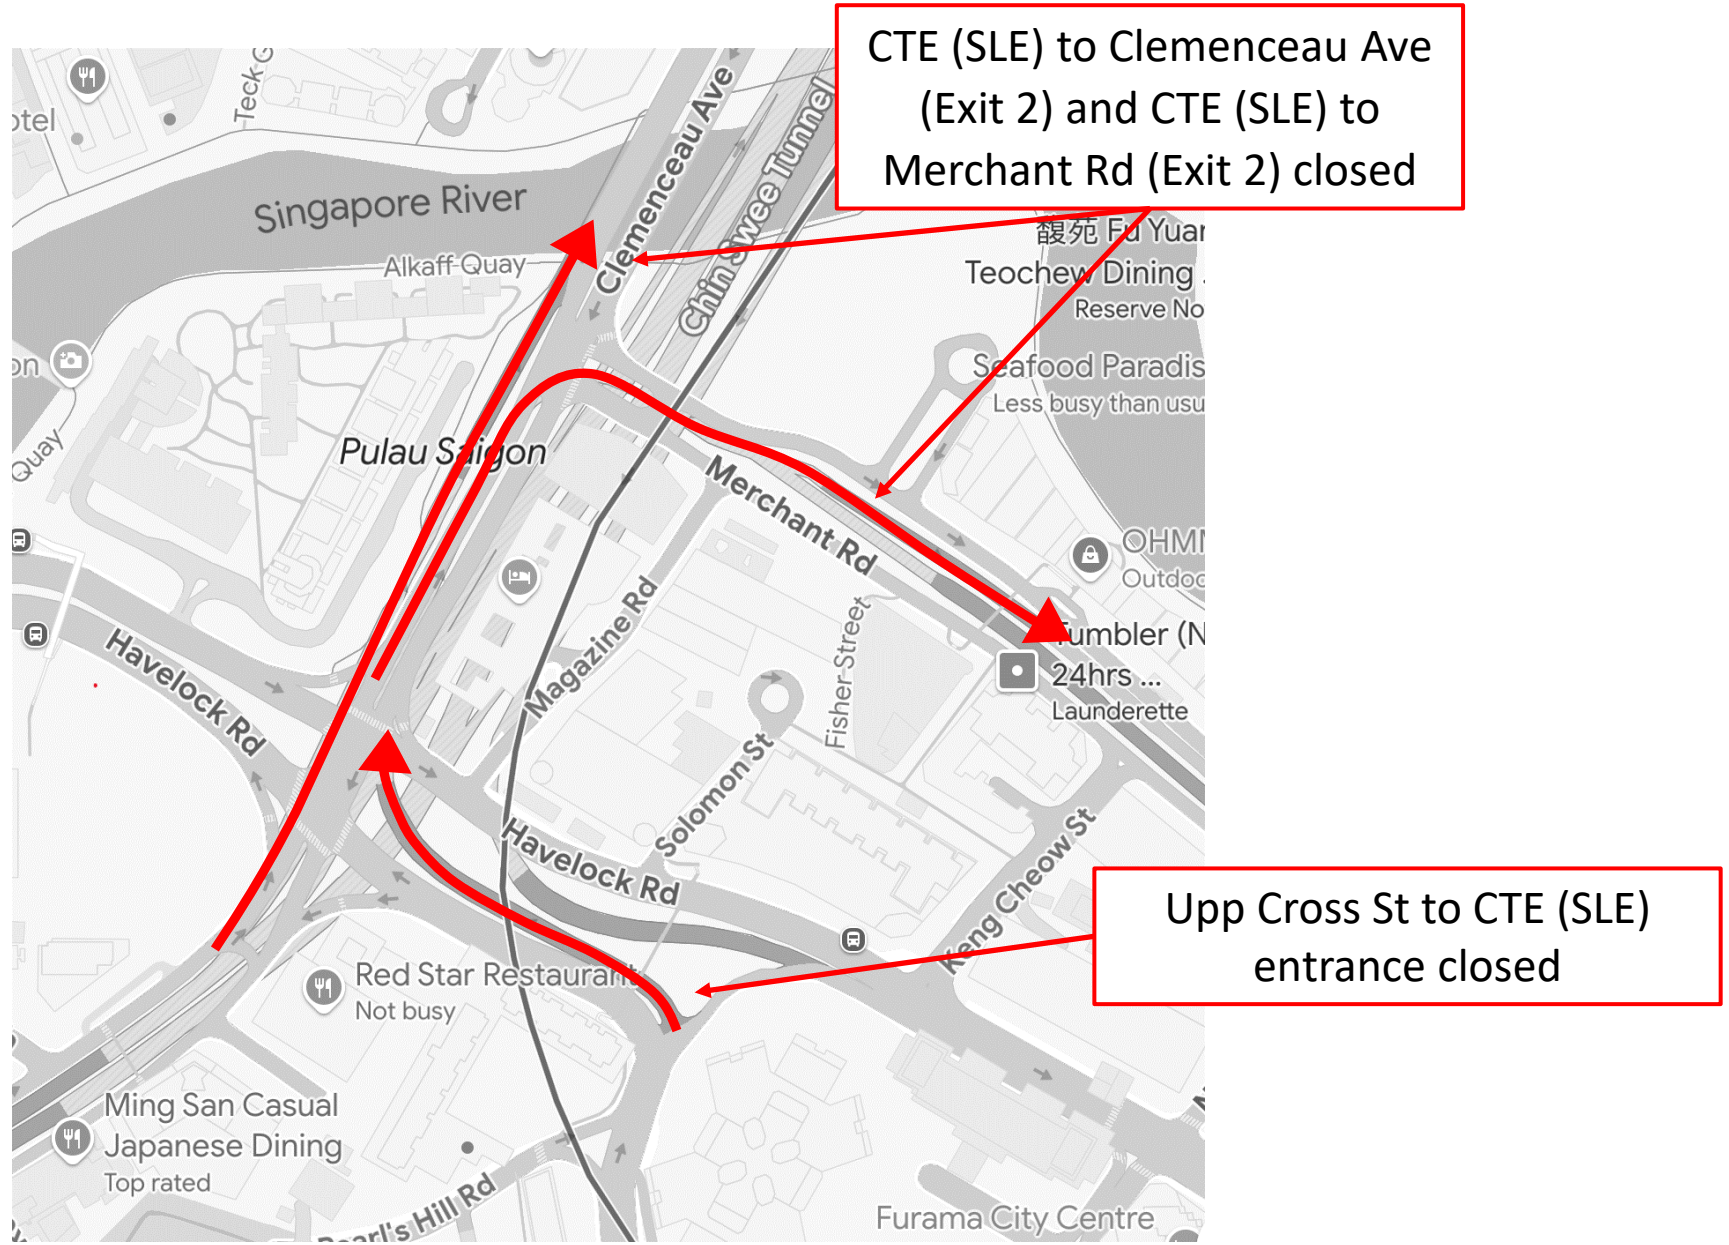

**10 April 2025**

**12.00am to 06.00am**

**10 April 2025**

**12.00am to 06.00am**

**10 April 2025**

**12.00am to 06.00am**

Kramat Rd to CTE (SLE)  
entrance closed

**10 April 2025**

**12.00am to 06.00am**

Cairnhill Circle to CTE (SLE)  
entrance closed

**10 April 2025**

**12.00am to 06.00am**

CTE (AYE) to Cairnhill Circle  
(Exit 5) closed

**10 April 2025**

**12.00am to 06.00am**

CTE (AYE) to Orchard Rd (Exit 4)  
closed

**10 April 2025**

**12.00am to 06.00am**

**Merchant Rd to CTE (AYE)  
entrance closed**

**CTE (AYE) to Havelock Rd Exit  
2 closed**

**10 April 2025**

**12.00am to 06.00am**

CTE (AYE) to Chin Swee Rd  
(Exit 1B) closed