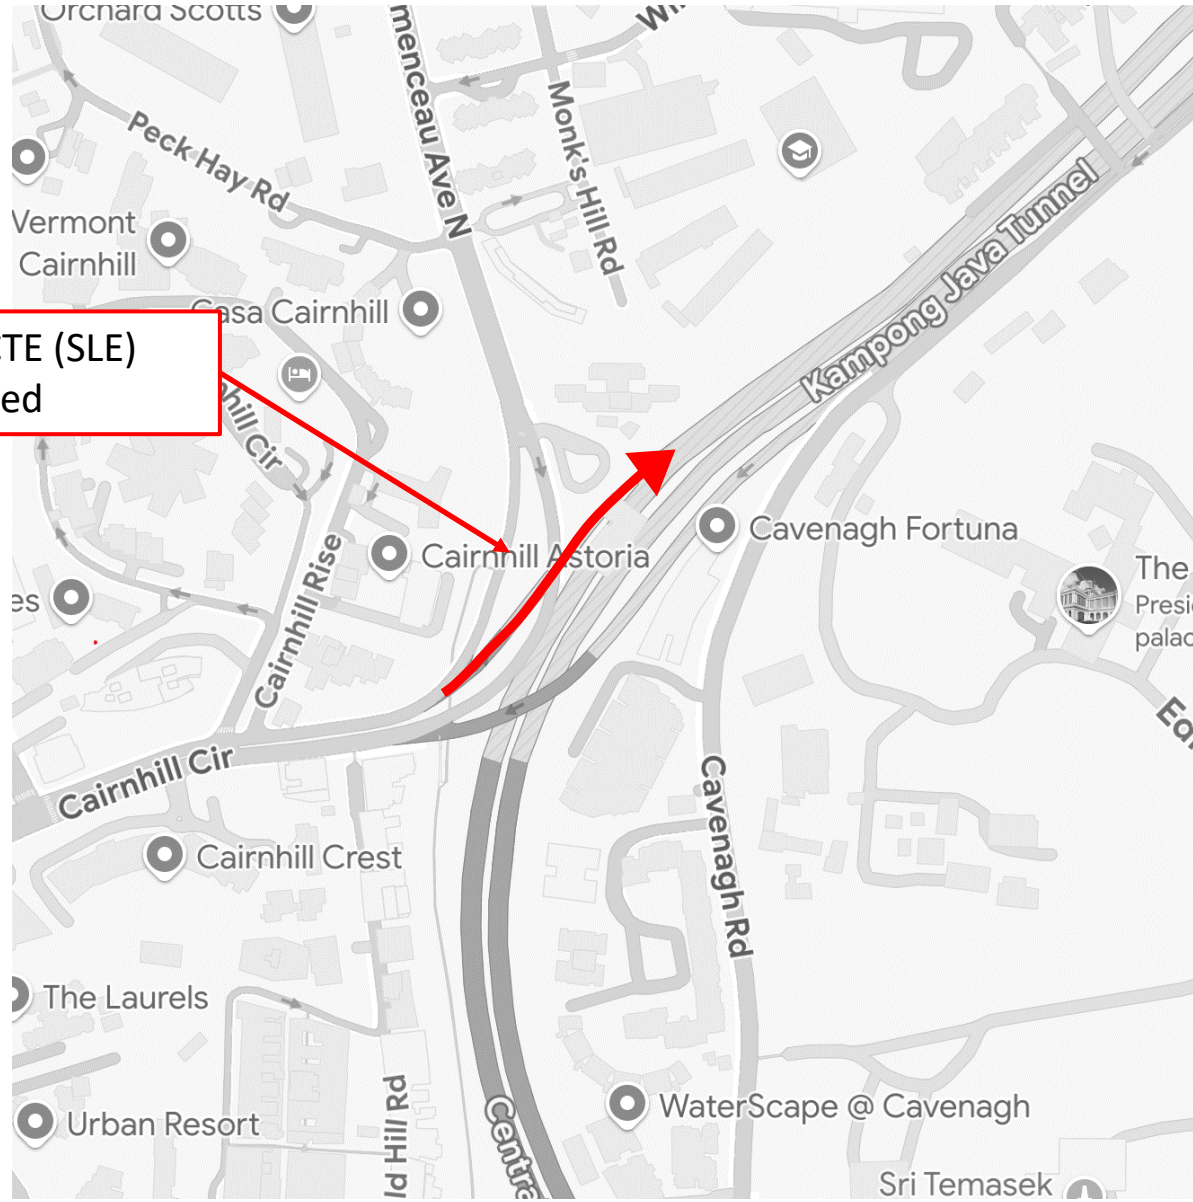

**10 April 2025**

**12.00am to 06.00am**

**10 April 2025**

**12.00am to 06.00am**

**10 April 2025**

**12.00am to 06.00am**

Kramat Rd to CTE (SLE)  
entrance closed

**10 April 2025**

**12.00am to 06.00am**

Cairnhill Circle to CTE (SLE)  
entrance closed

**10 April 2025**

**12.00am to 06.00am**

CTE (AYE) to Cairnhill Circle  
(Exit 5) closed

**10 April 2025**

**12.00am to 06.00am**

CTE (AYE) to Orchard Rd (Exit 4)  
closed

**10 April 2025**

**12.00am to 06.00am**

**Merchant Rd to CTE (AYE)  
entrance closed**

**CTE (AYE) to Havelock Rd Exit  
2 closed**

**10 April 2025**

**12.00am to 06.00am**

CTE (AYE) to Chin Swee Rd  
(Exit 1B) closed