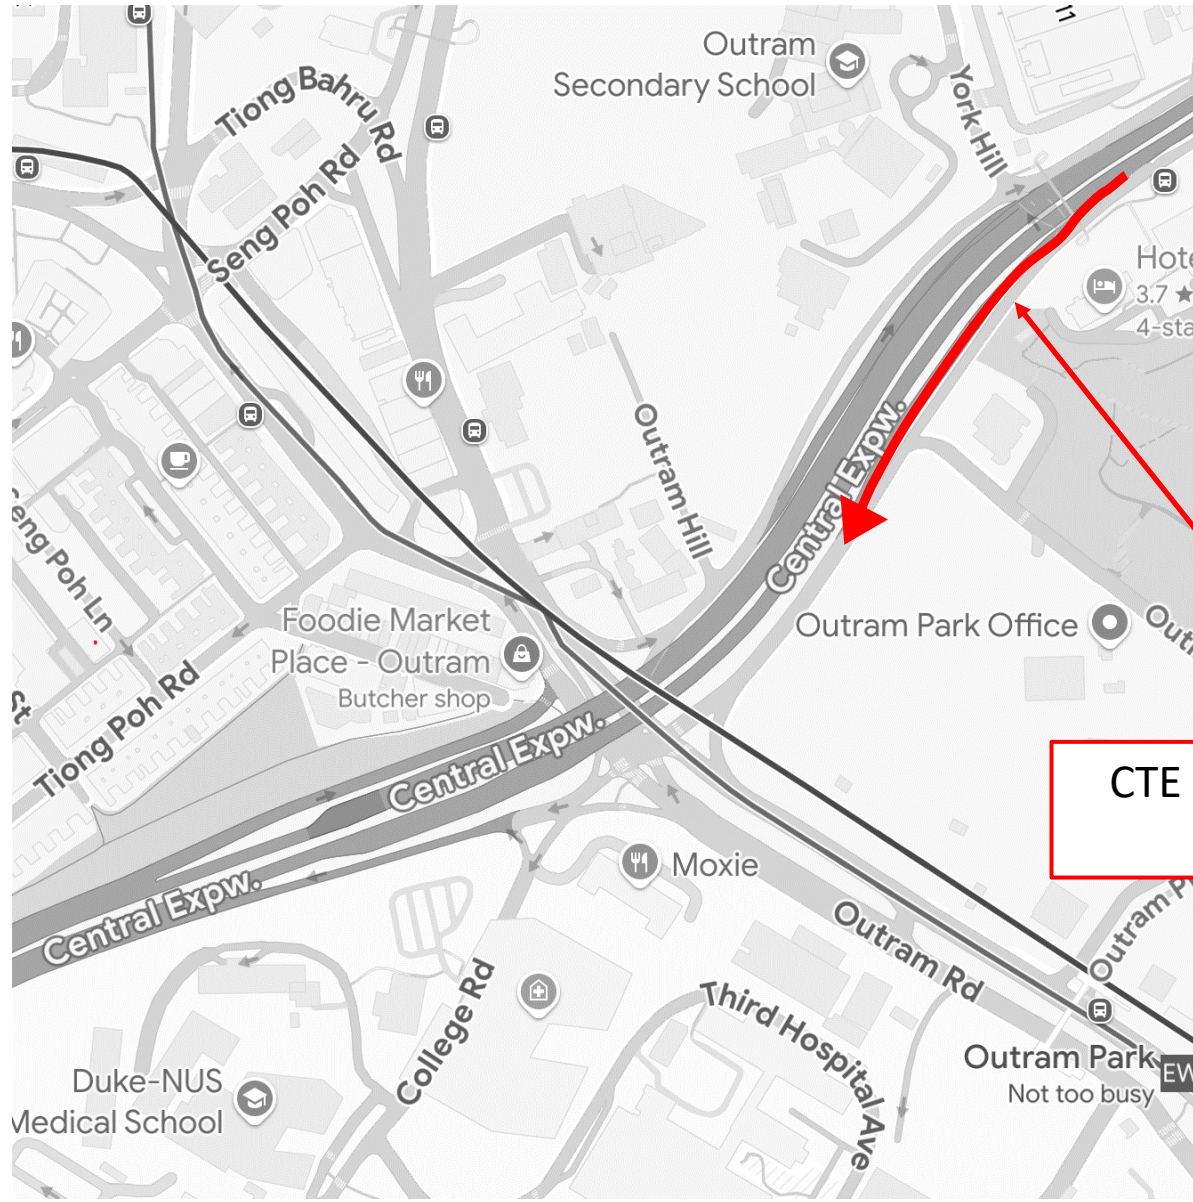

**12.00am to 06.00am**

Cairnhill Circle to CTE (SLE)  
entrance closed

**10 April 2025**

**12.00am to 06.00am**

CTE (AYE) to Cairnhill Circle  
(Exit 5) closed

**10 April 2025**

**12.00am to 06.00am**

CTE (AYE) to Orchard Rd (Exit 4)  
closed

**10 April 2025**

**12.00am to 06.00am**

**Merchant Rd to CTE (AYE)  
entrance closed**

**CTE (AYE) to Havelock Rd Exit  
2 closed**

**10 April 2025**

**12.00am to 06.00am**

CTE (AYE) to Chin Swee Rd  
(Exit 1B) closed