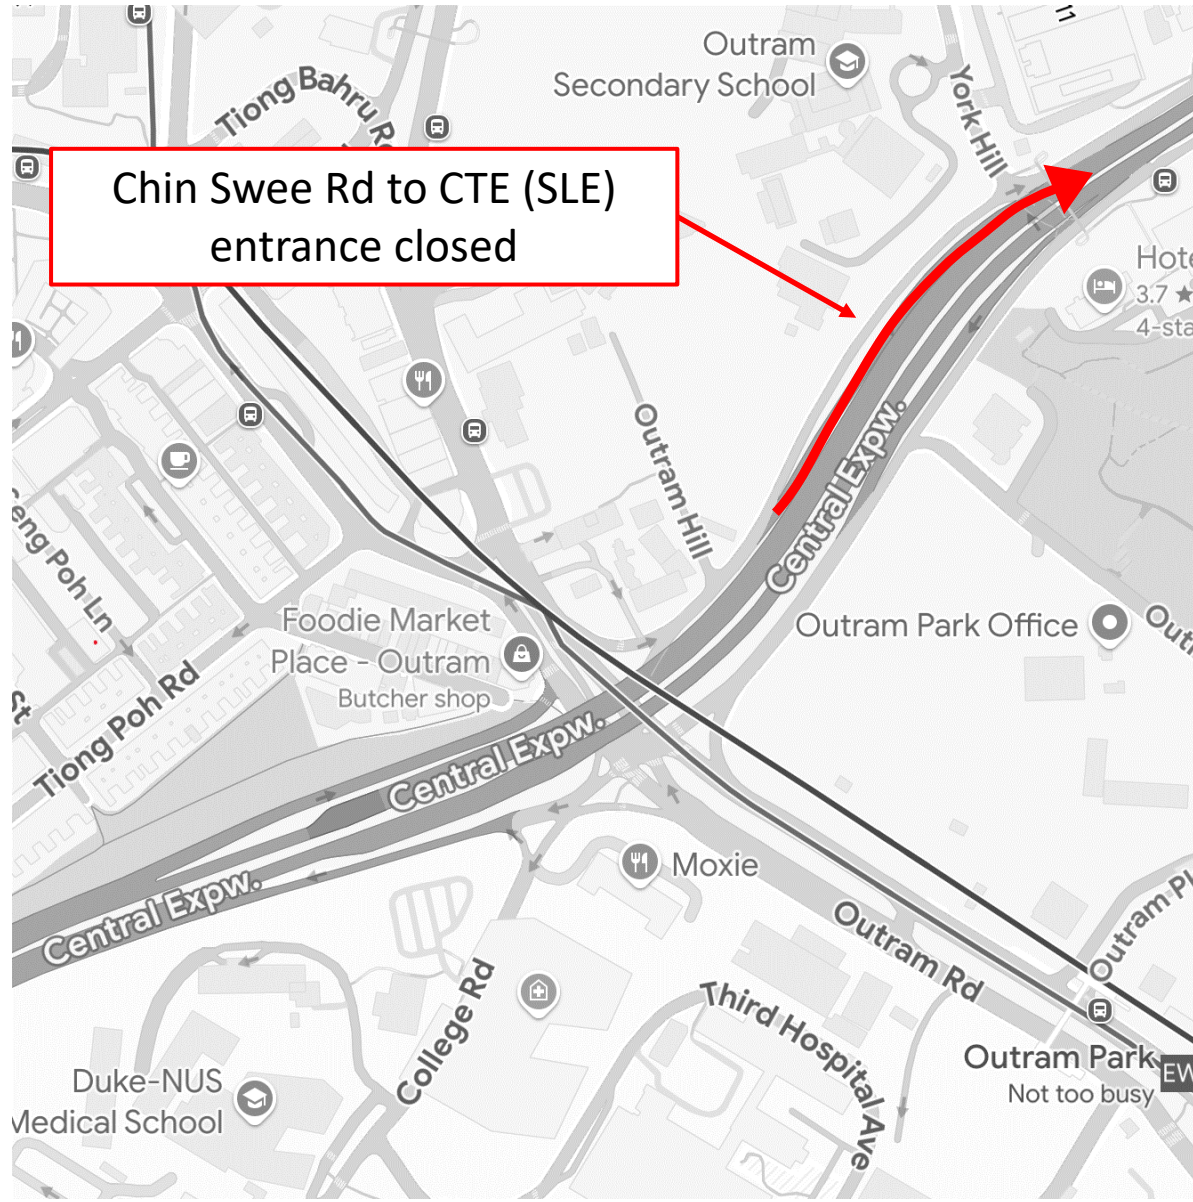

**10 April 2025**

**12.00am to 06.00am**

**10 April 2025**

**12.00am to 06.00am**

**10 April 2025**

**12.00am to 06.00am**

Kramat Rd to CTE (SLE)  
entrance closed

**10 April 2025**

**12.00am to 06.00am**

Cairnhill Circle to CTE (SLE)  
entrance closed

**10 April 2025**

**12.00am to 06.00am**

CTE (AYE) to Cairnhill Circle  
(Exit 5) closed

**10 April 2025**

**12.00am to 06.00am**

CTE (AYE) to Orchard Rd (Exit 4)  
closed

**10 April 2025**

**12.00am to 06.00am**

**Merchant Rd to CTE (AYE)  
entrance closed**

**CTE (AYE) to Havelock Rd Exit  
2 closed**

**10 April 2025**

**12.00am to 06.00am**

CTE (AYE) to Chin Swee Rd  
(Exit 1B) closed