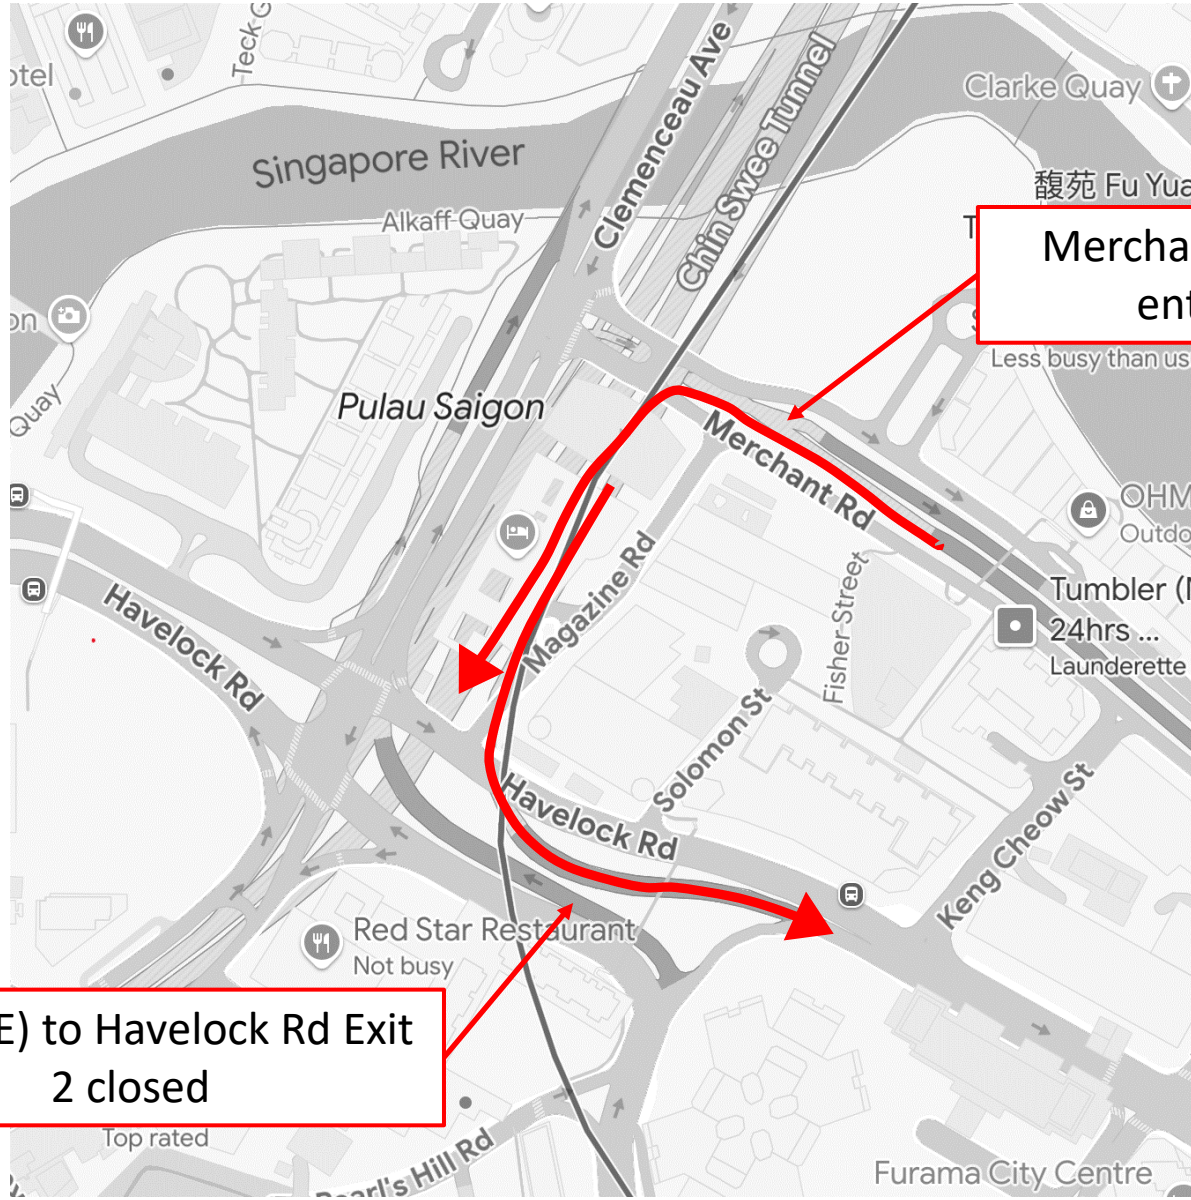

**10 April 2025**

**12.00am to 06.00am**

**10 April 2025**

**12.00am to 06.00am**

**10 April 2025**

**12.00am to 06.00am**

Kramat Rd to CTE (SLE)  
entrance closed

**10 April 2025**

**12.00am to 06.00am**

Cairnhill Circle to CTE (SLE)  
entrance closed

**10 April 2025**

**12.00am to 06.00am**

CTE (AYE) to Cairnhill Circle  
(Exit 5) closed

**10 April 2025**

**12.00am to 06.00am**

CTE (AYE) to Orchard Rd (Exit 4)  
closed

**10 April 2025**

**12.00am to 06.00am**

**Merchant Rd to CTE (AYE)  
entrance closed**

**CTE (AYE) to Havelock Rd Exit  
2 closed**

**10 April 2025**

**12.00am to 06.00am**

CTE (AYE) to Chin Swee Rd  
(Exit 1B) closed