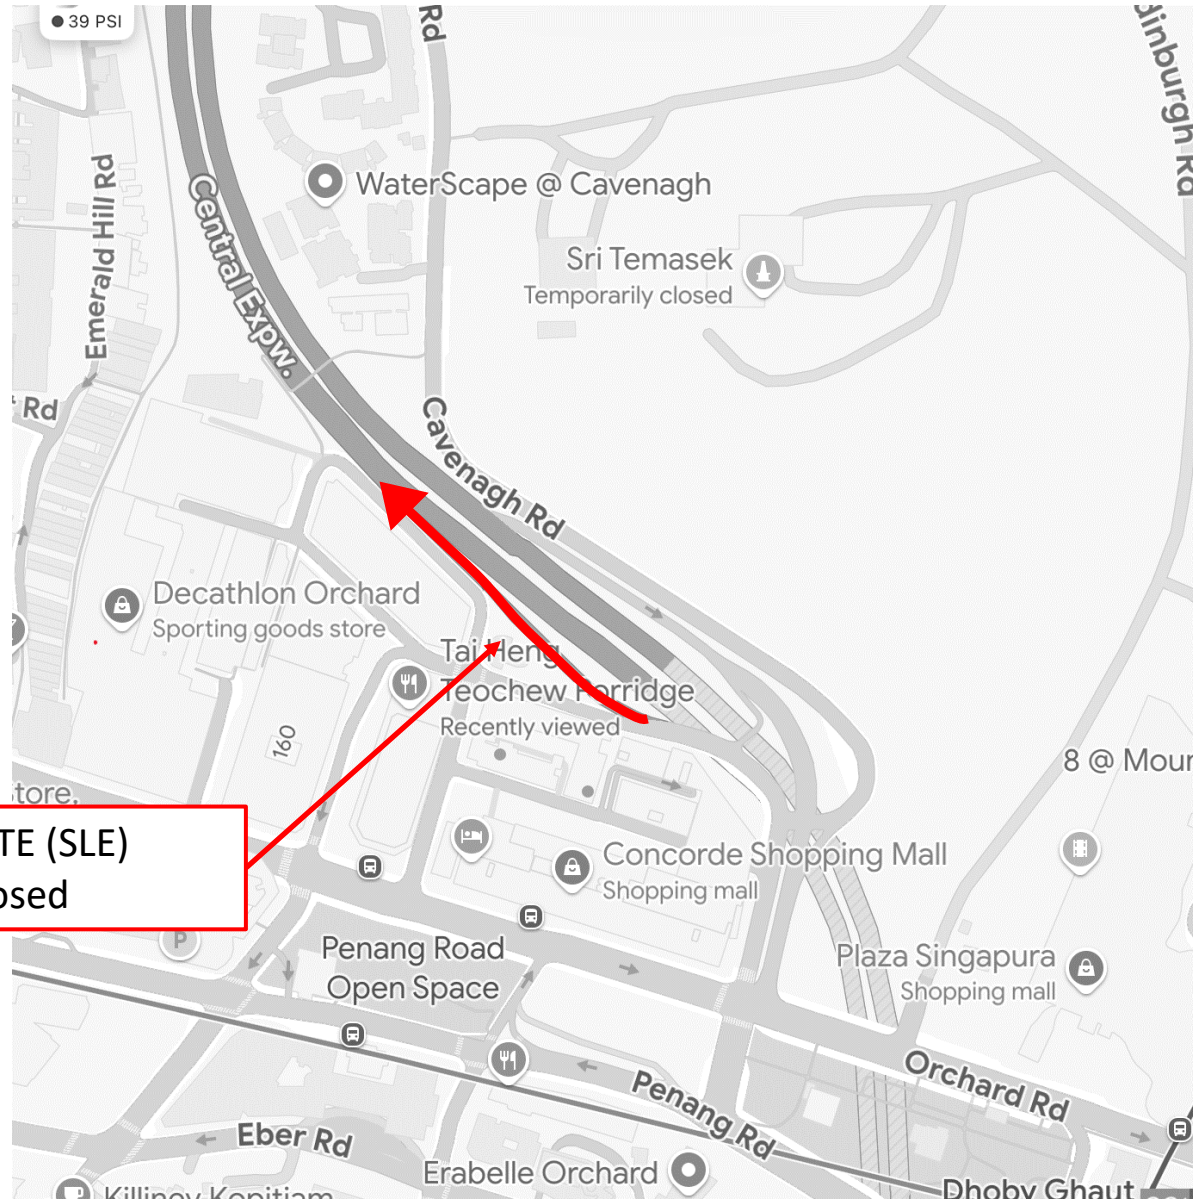

**10 April 2025**

**12.00am to 06.00am**

**10 April 2025**

**12.00am to 06.00am**

**10 April 2025**

**12.00am to 06.00am**

Kramat Rd to CTE (SLE)  
entrance closed

**10 April 2025**

**12.00am to 06.00am**

Cairnhill Circle to CTE (SLE)  
entrance closed

**10 April 2025**

**12.00am to 06.00am**

CTE (AYE) to Cairnhill Circle  
(Exit 5) closed

**10 April 2025**

**12.00am to 06.00am**

CTE (AYE) to Orchard Rd (Exit 4)  
closed

**10 April 2025**

**12.00am to 06.00am**

**Merchant Rd to CTE (AYE)  
entrance closed**

**CTE (AYE) to Havelock Rd Exit  
2 closed**

**10 April 2025**

**12.00am to 06.00am**

CTE (AYE) to Chin Swee Rd  
(Exit 1B) closed