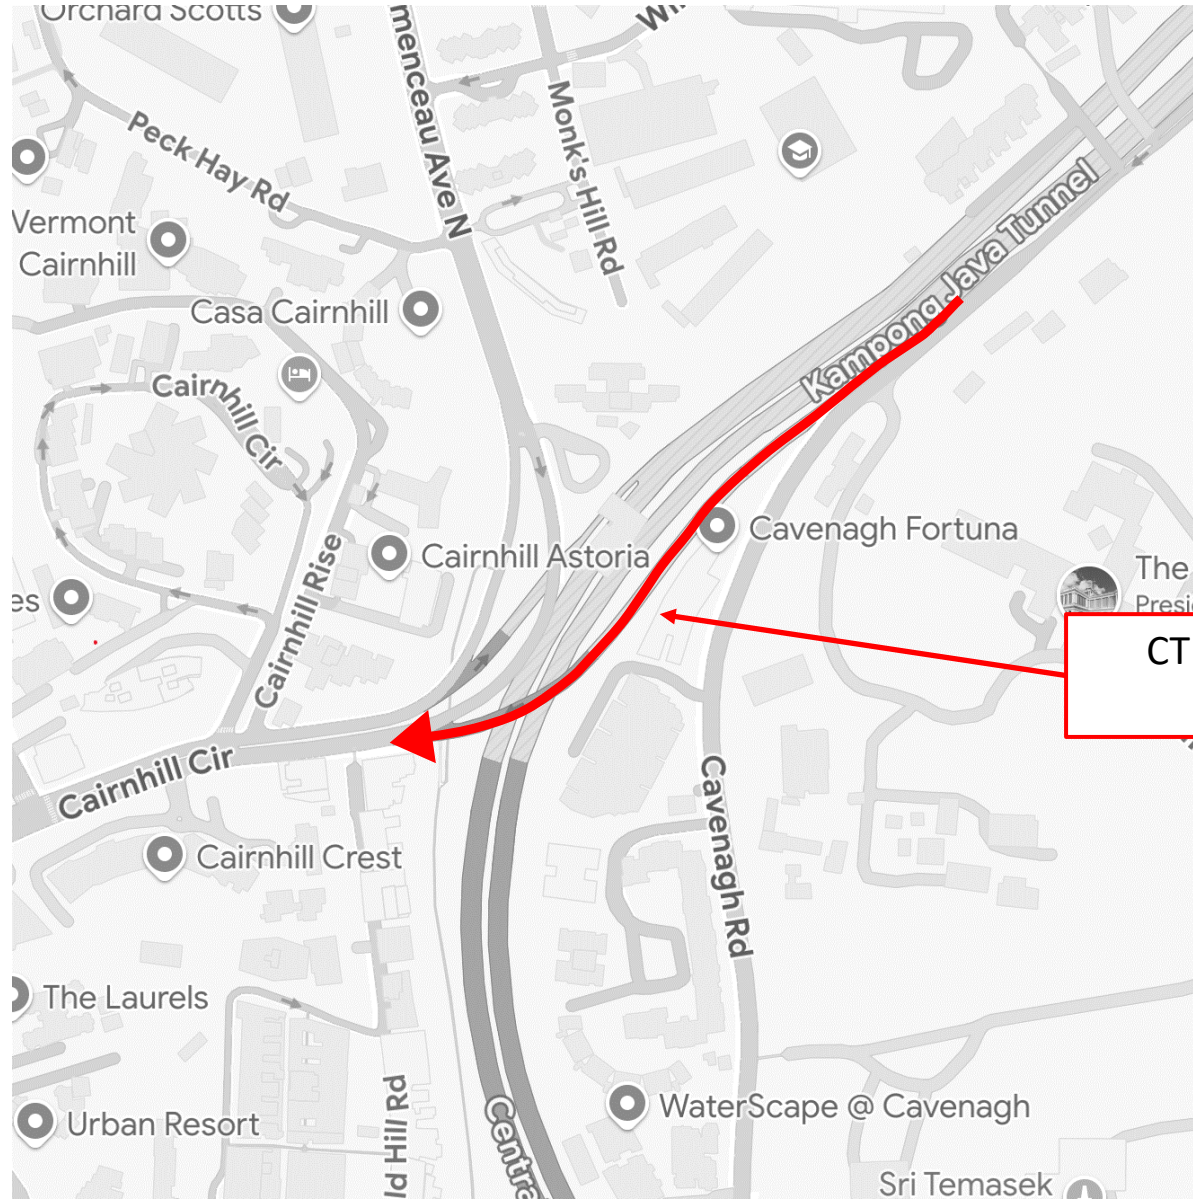

**10 April 2025**

**12.00am to 06.00am**

**10 April 2025**

**12.00am to 06.00am**

**10 April 2025**

**12.00am to 06.00am**

Kramat Rd to CTE (SLE)  
entrance closed

**10 April 2025**

**12.00am to 06.00am**

Cairnhill Circle to CTE (SLE)  
entrance closed

**10 April 2025**

**12.00am to 06.00am**

CTE (AYE) to Cairnhill Circle  
(Exit 5) closed

**10 April 2025**

**12.00am to 06.00am**

CTE (AYE) to Orchard Rd (Exit 4)  
closed

**10 April 2025**

**12.00am to 06.00am**

**Merchant Rd to CTE (AYE)  
entrance closed**

**CTE (AYE) to Havelock Rd Exit  
2 closed**

**10 April 2025**

**12.00am to 06.00am**

CTE (AYE) to Chin Swee Rd  
(Exit 1B) closed