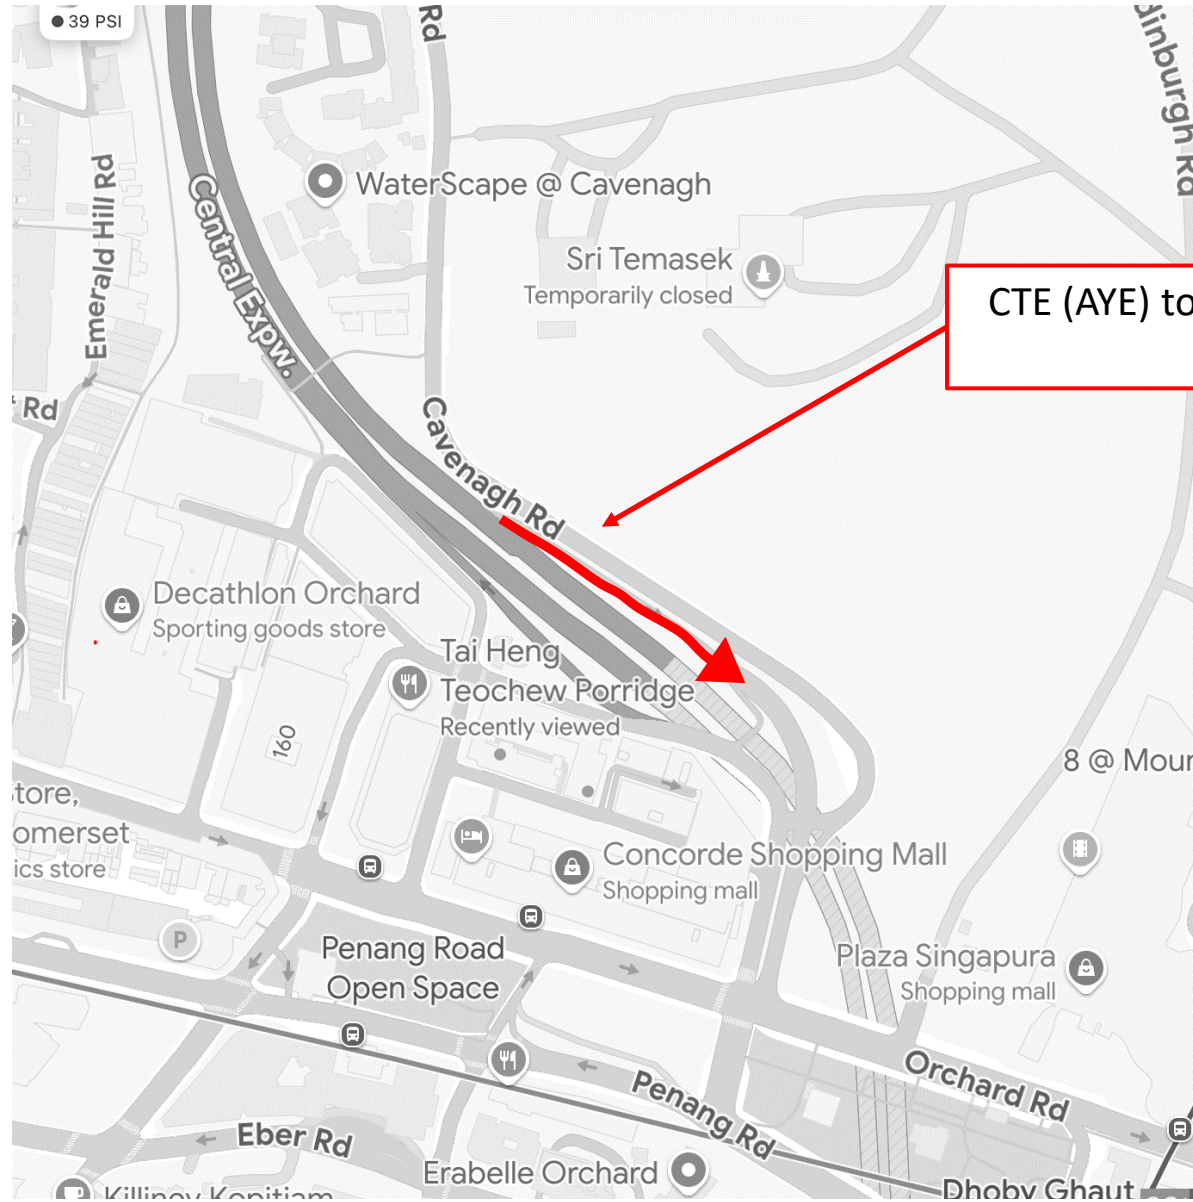

**10 April 2025**

**12.00am to 06.00am**

**10 April 2025**

**12.00am to 06.00am**

**10 April 2025**

**12.00am to 06.00am**

Kramat Rd to CTE (SLE)  
entrance closed

**10 April 2025**

**12.00am to 06.00am**

Cairnhill Circle to CTE (SLE)  
entrance closed

**10 April 2025**

**12.00am to 06.00am**

CTE (AYE) to Cairnhill Circle  
(Exit 5) closed

**10 April 2025**

**12.00am to 06.00am**

CTE (AYE) to Orchard Rd (Exit 4)  
closed

**10 April 2025**

**12.00am to 06.00am**

**Merchant Rd to CTE (AYE)  
entrance closed**

**CTE (AYE) to Havelock Rd Exit  
2 closed**

**10 April 2025**

**12.00am to 06.00am**

CTE (AYE) to Chin Swee Rd  
(Exit 1B) closed