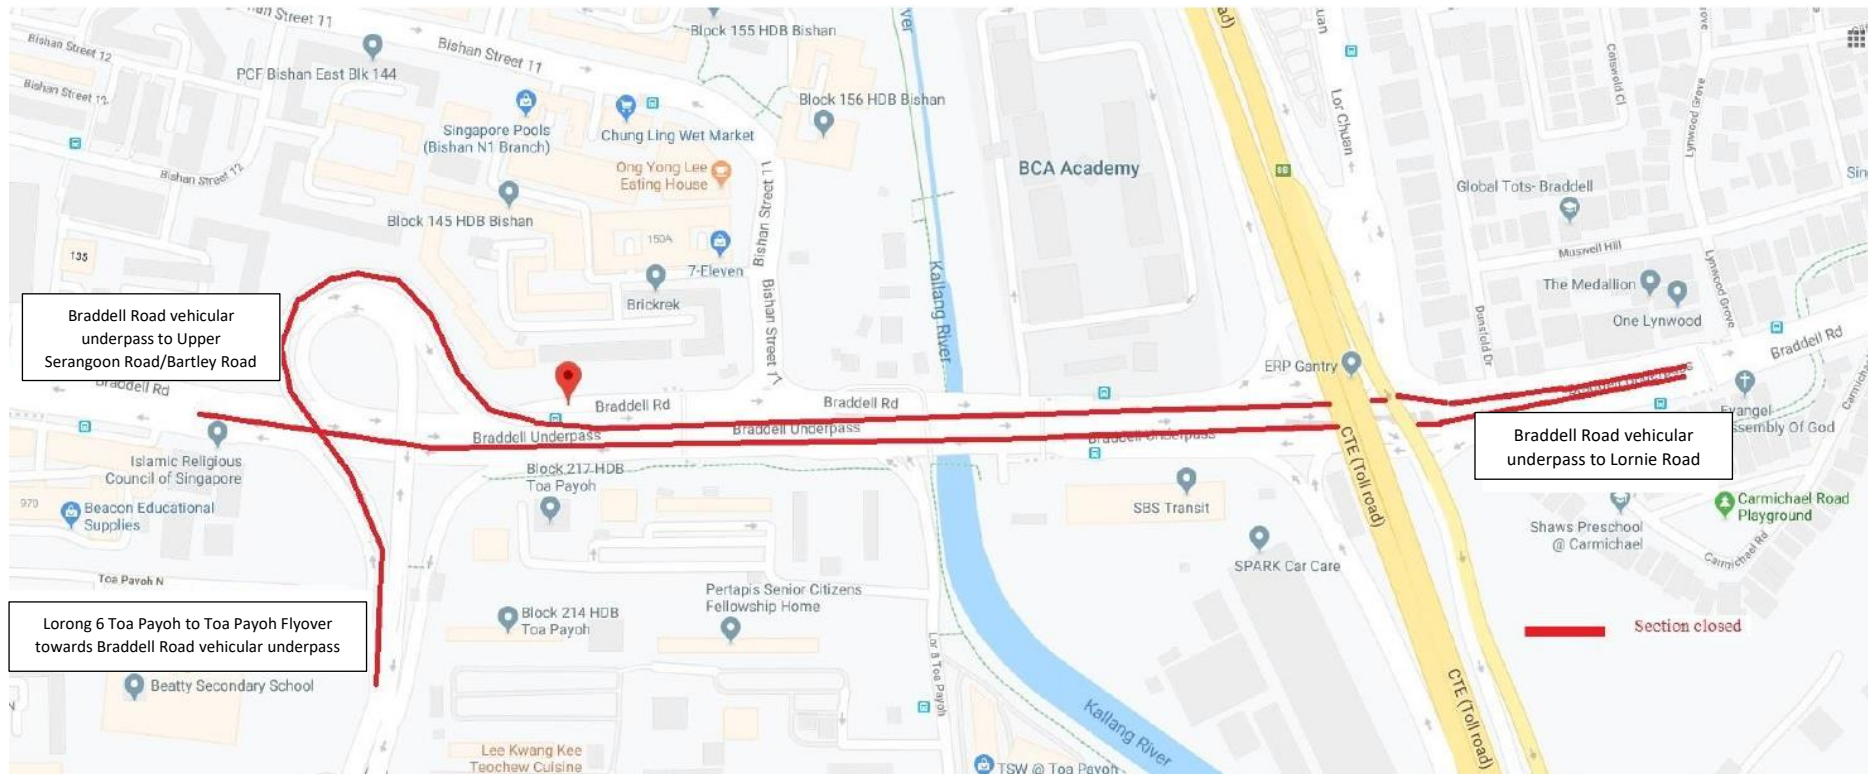

**28 November 2021**  
**12.00am to 05.00am**

**Legend:**  
 **Road Closure**