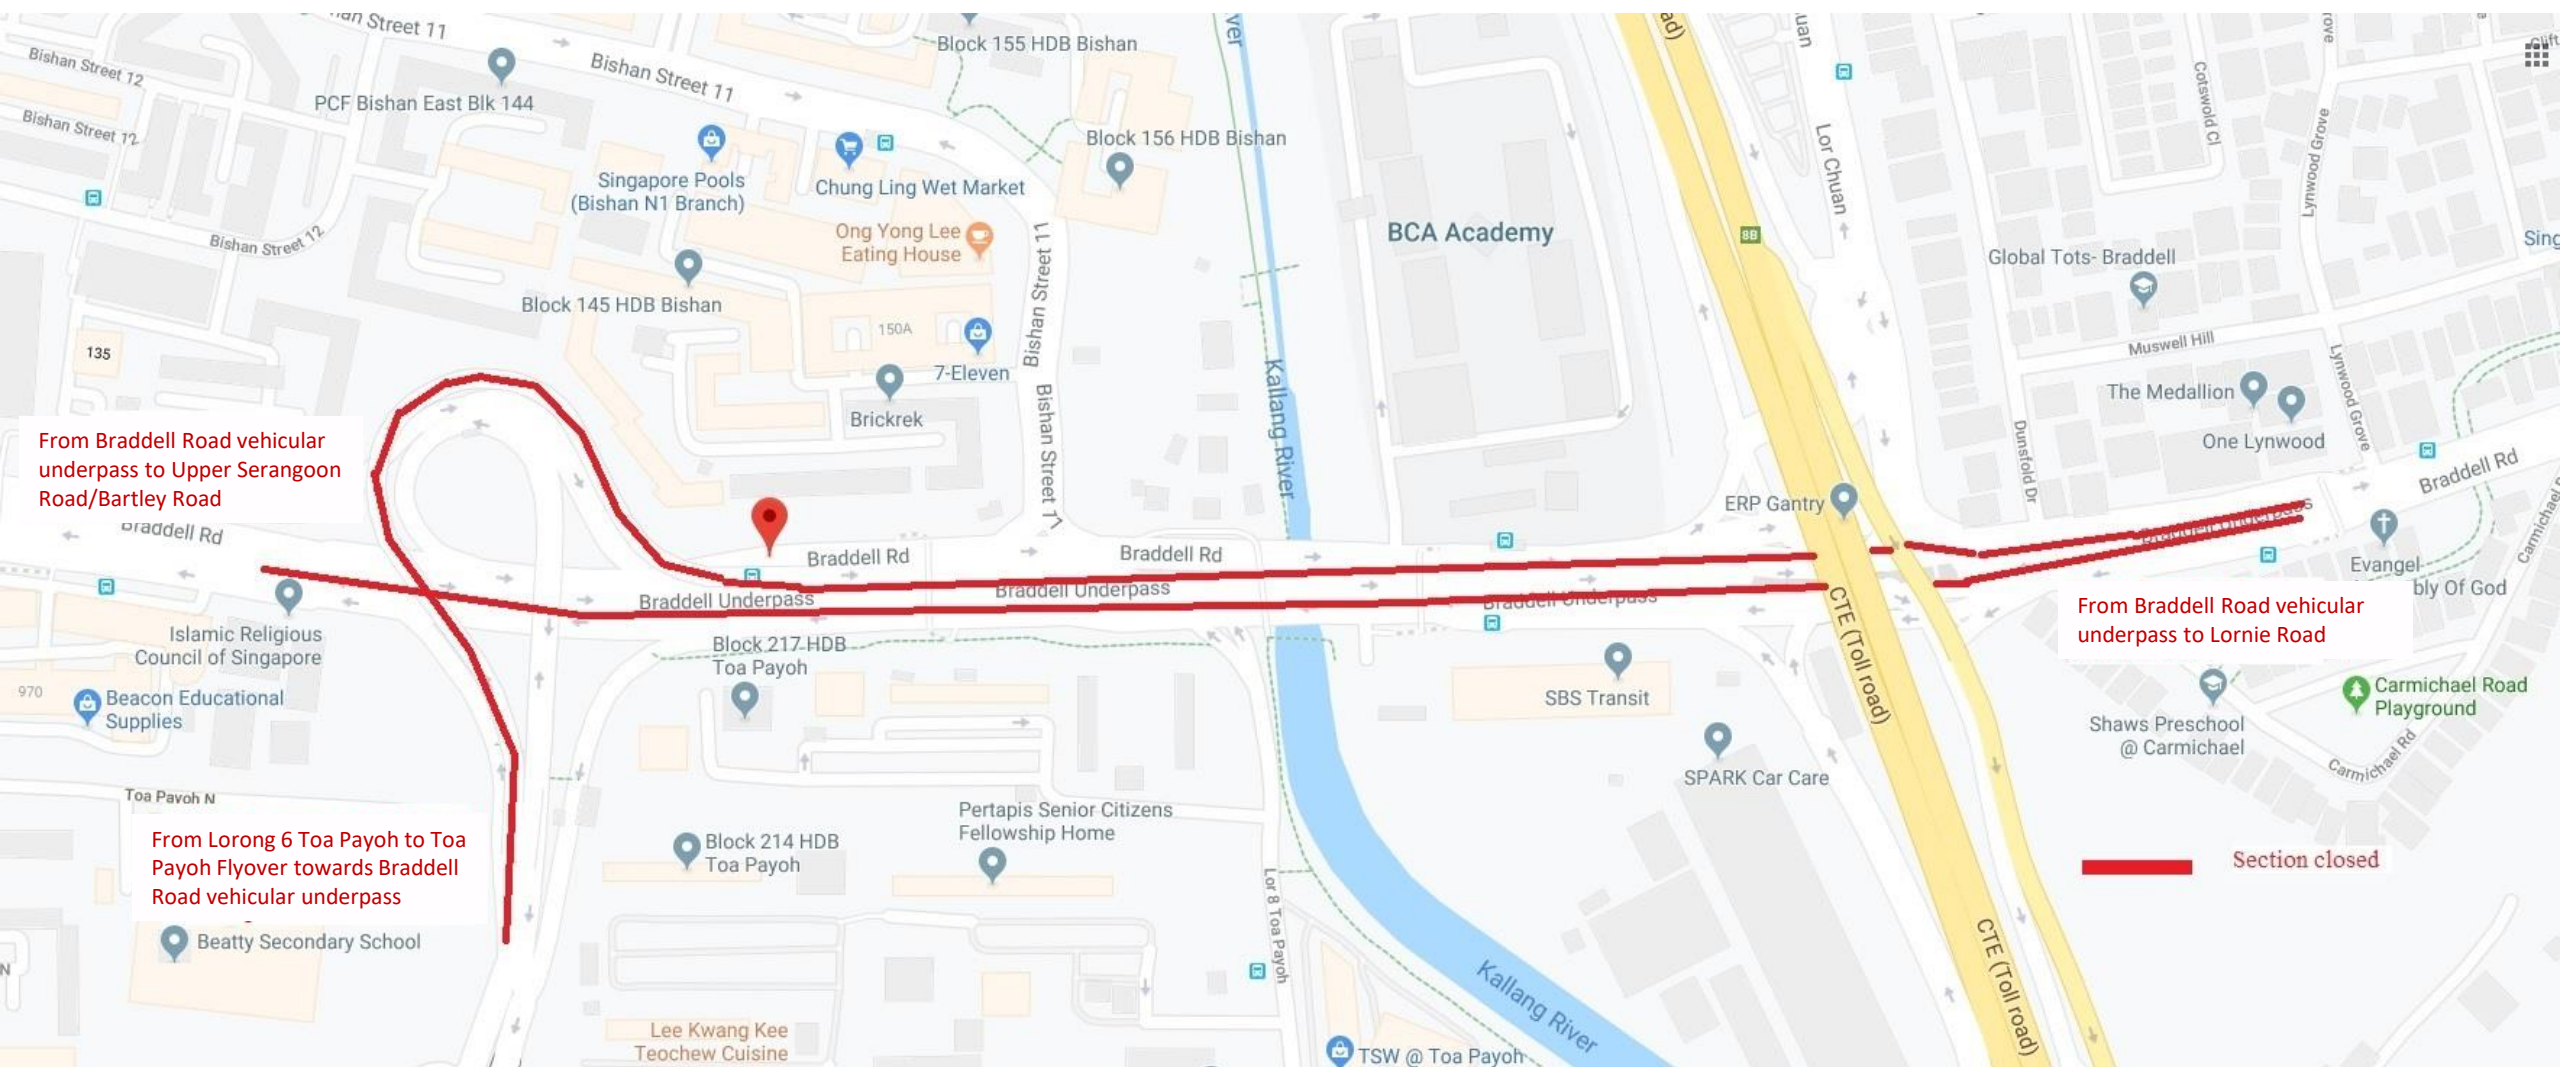

30 May 2021
12.00am to 05.00am

From Braddell Road vehicular underpass to Upper Serangoon Road/Bartley Road

From Braddell Road vehicular underpass to Lornie Road

From Lorong 6 Toa Payoh to Toa Payoh Flyover towards Braddell Road vehicular underpass

Section closed

Legend:
Section closed