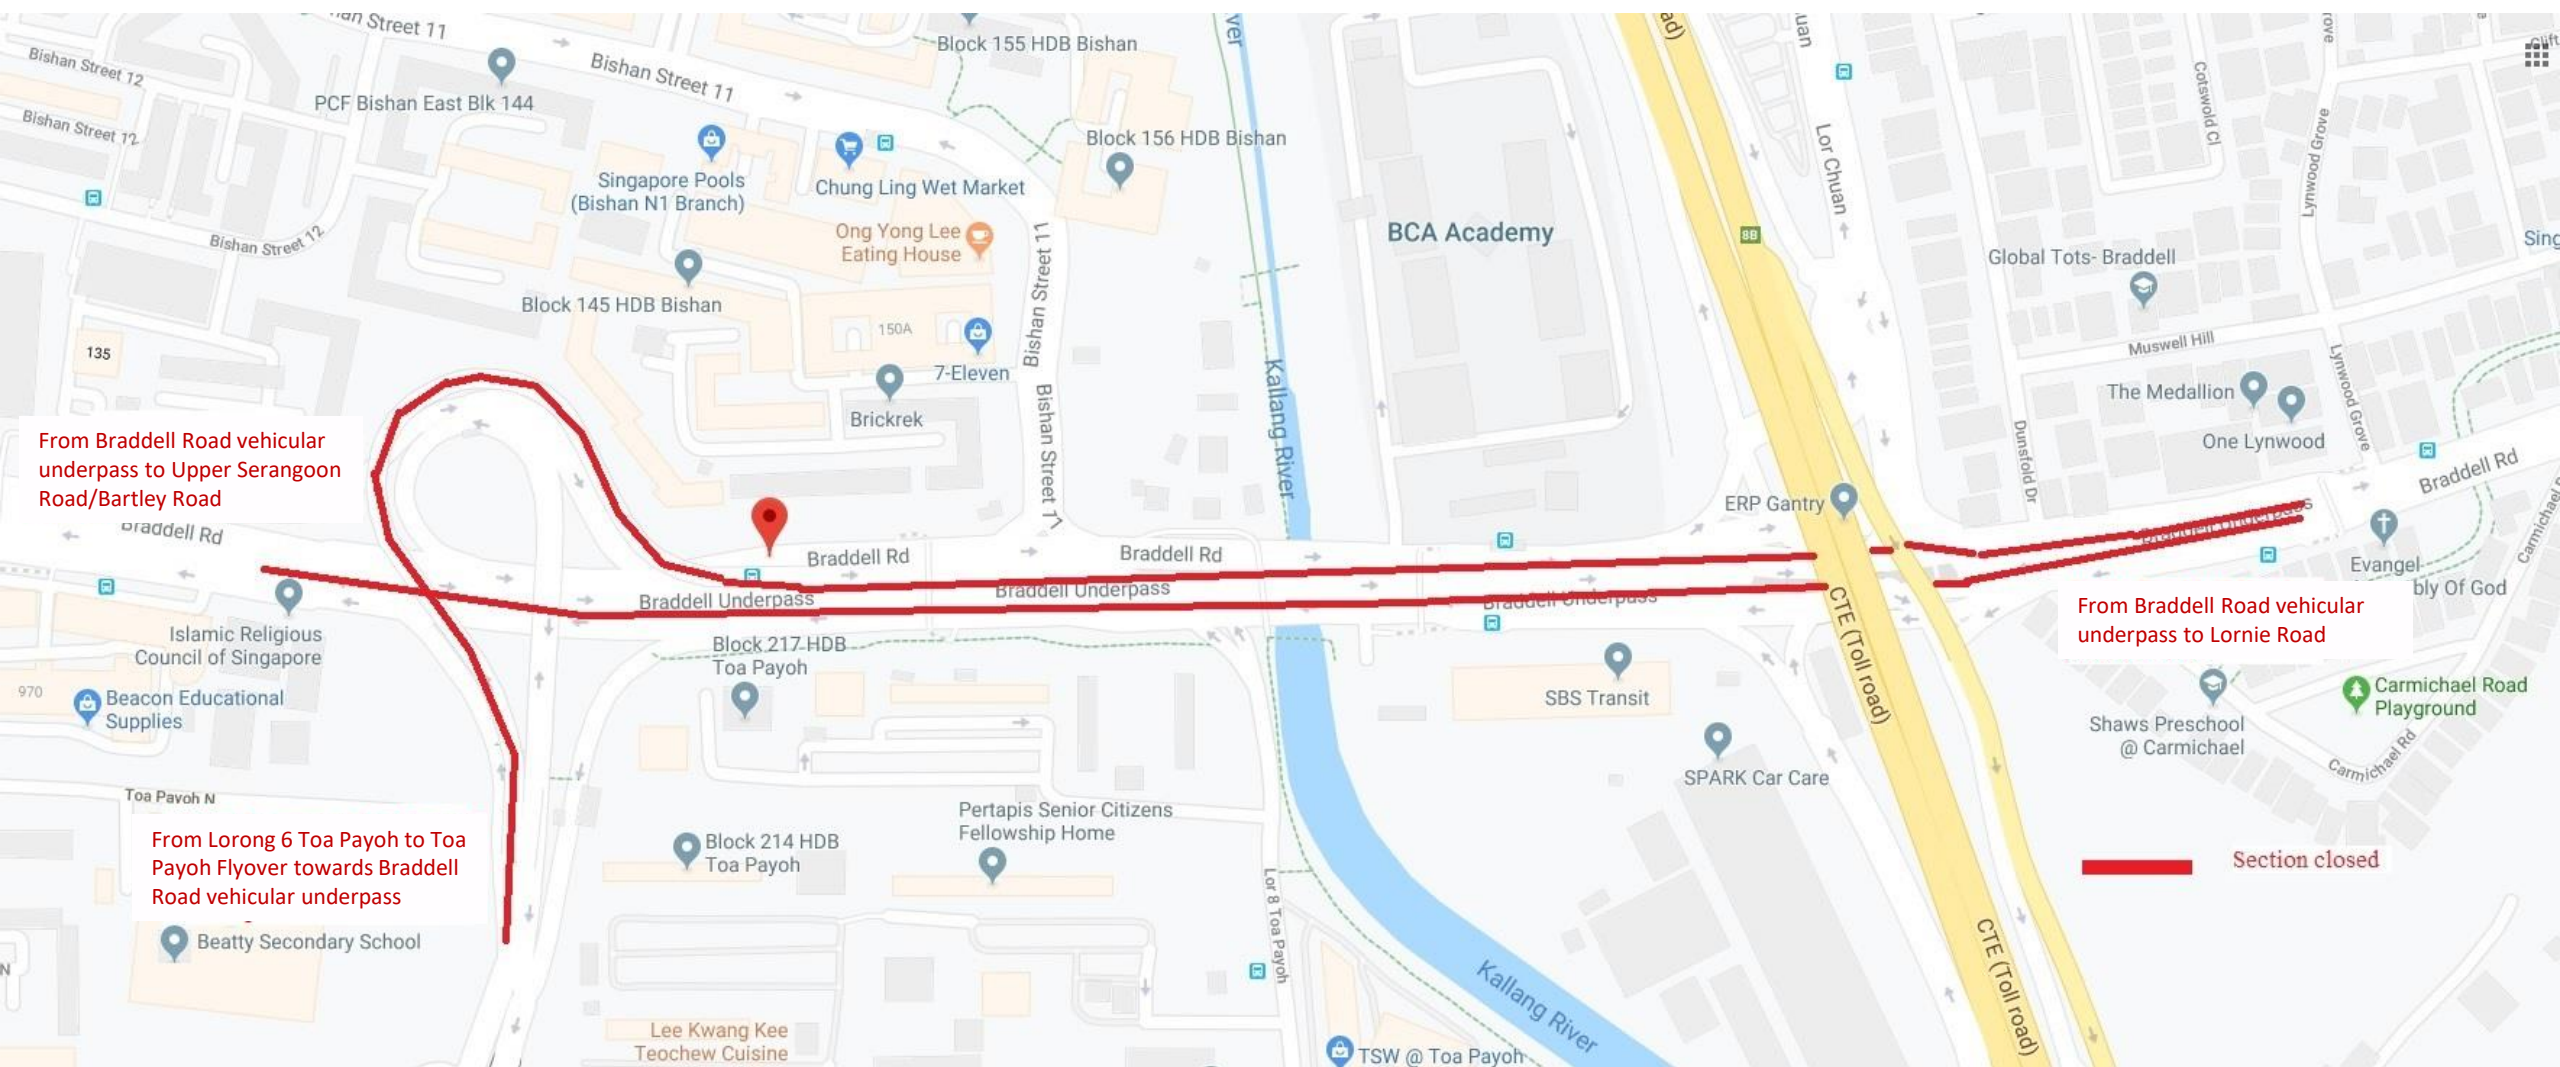

**29 August 2021**  
**12.00am to 05.00am**

From Braddell Road vehicular underpass to Upper Serangoon Road/Bartley Road

From Braddell Road vehicular underpass to Lornie Road

From Lorong 6 Toa Payoh to Toa Payoh Flyover towards Braddell Road vehicular underpass

Section closed

**Legend:**  
**Section closed**