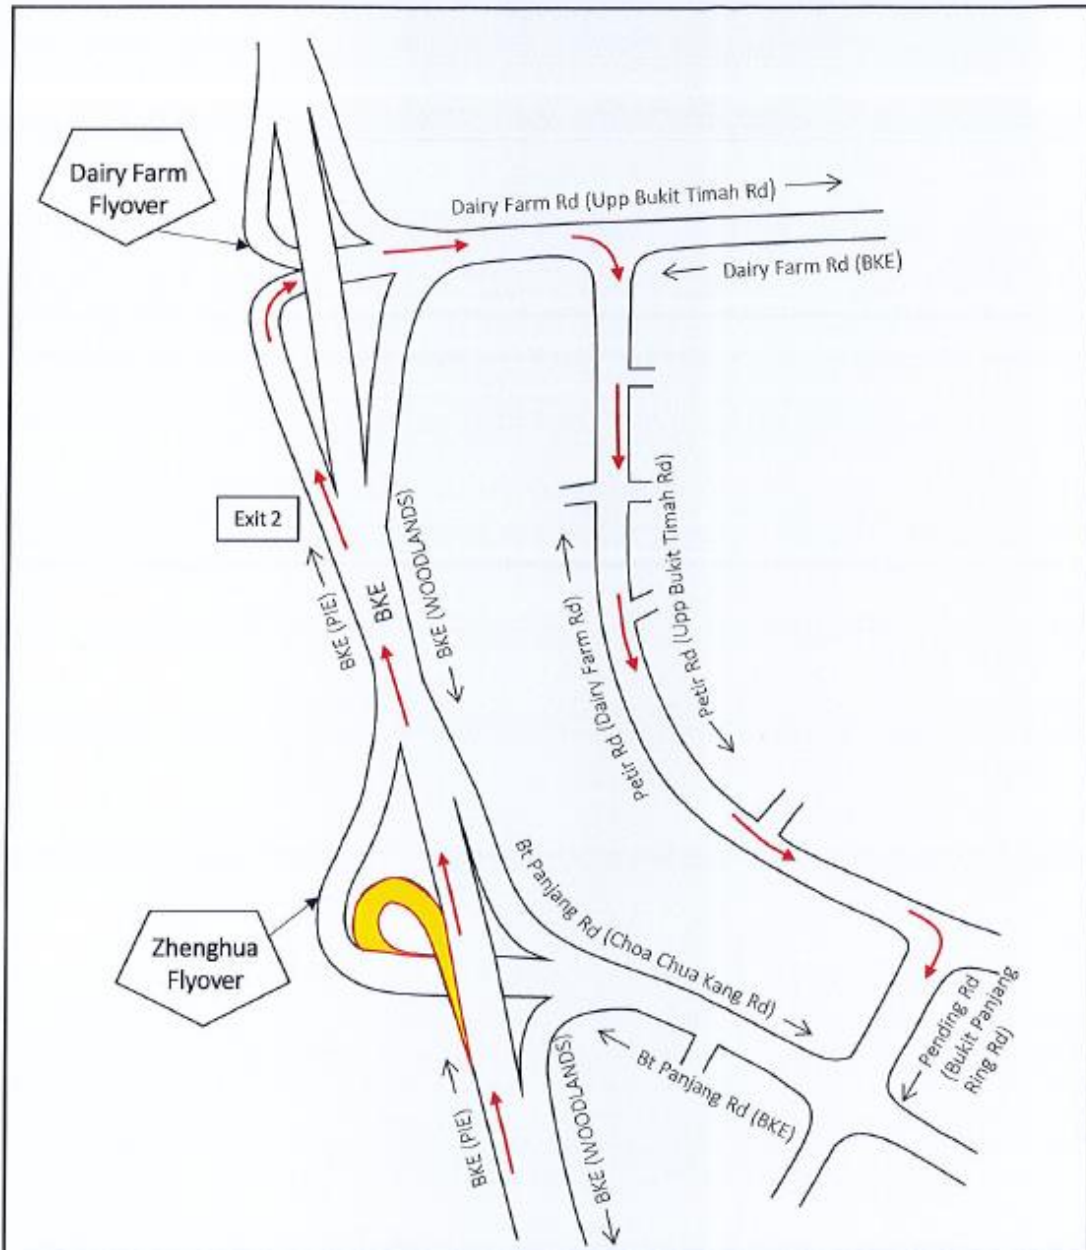

5 April 2021 to 9 April 2021

01.00am to 05.00am

LEGEND:

Section of Road Closed

Alternative Route
From BKE (PIE) to Bukit Panjang Rd