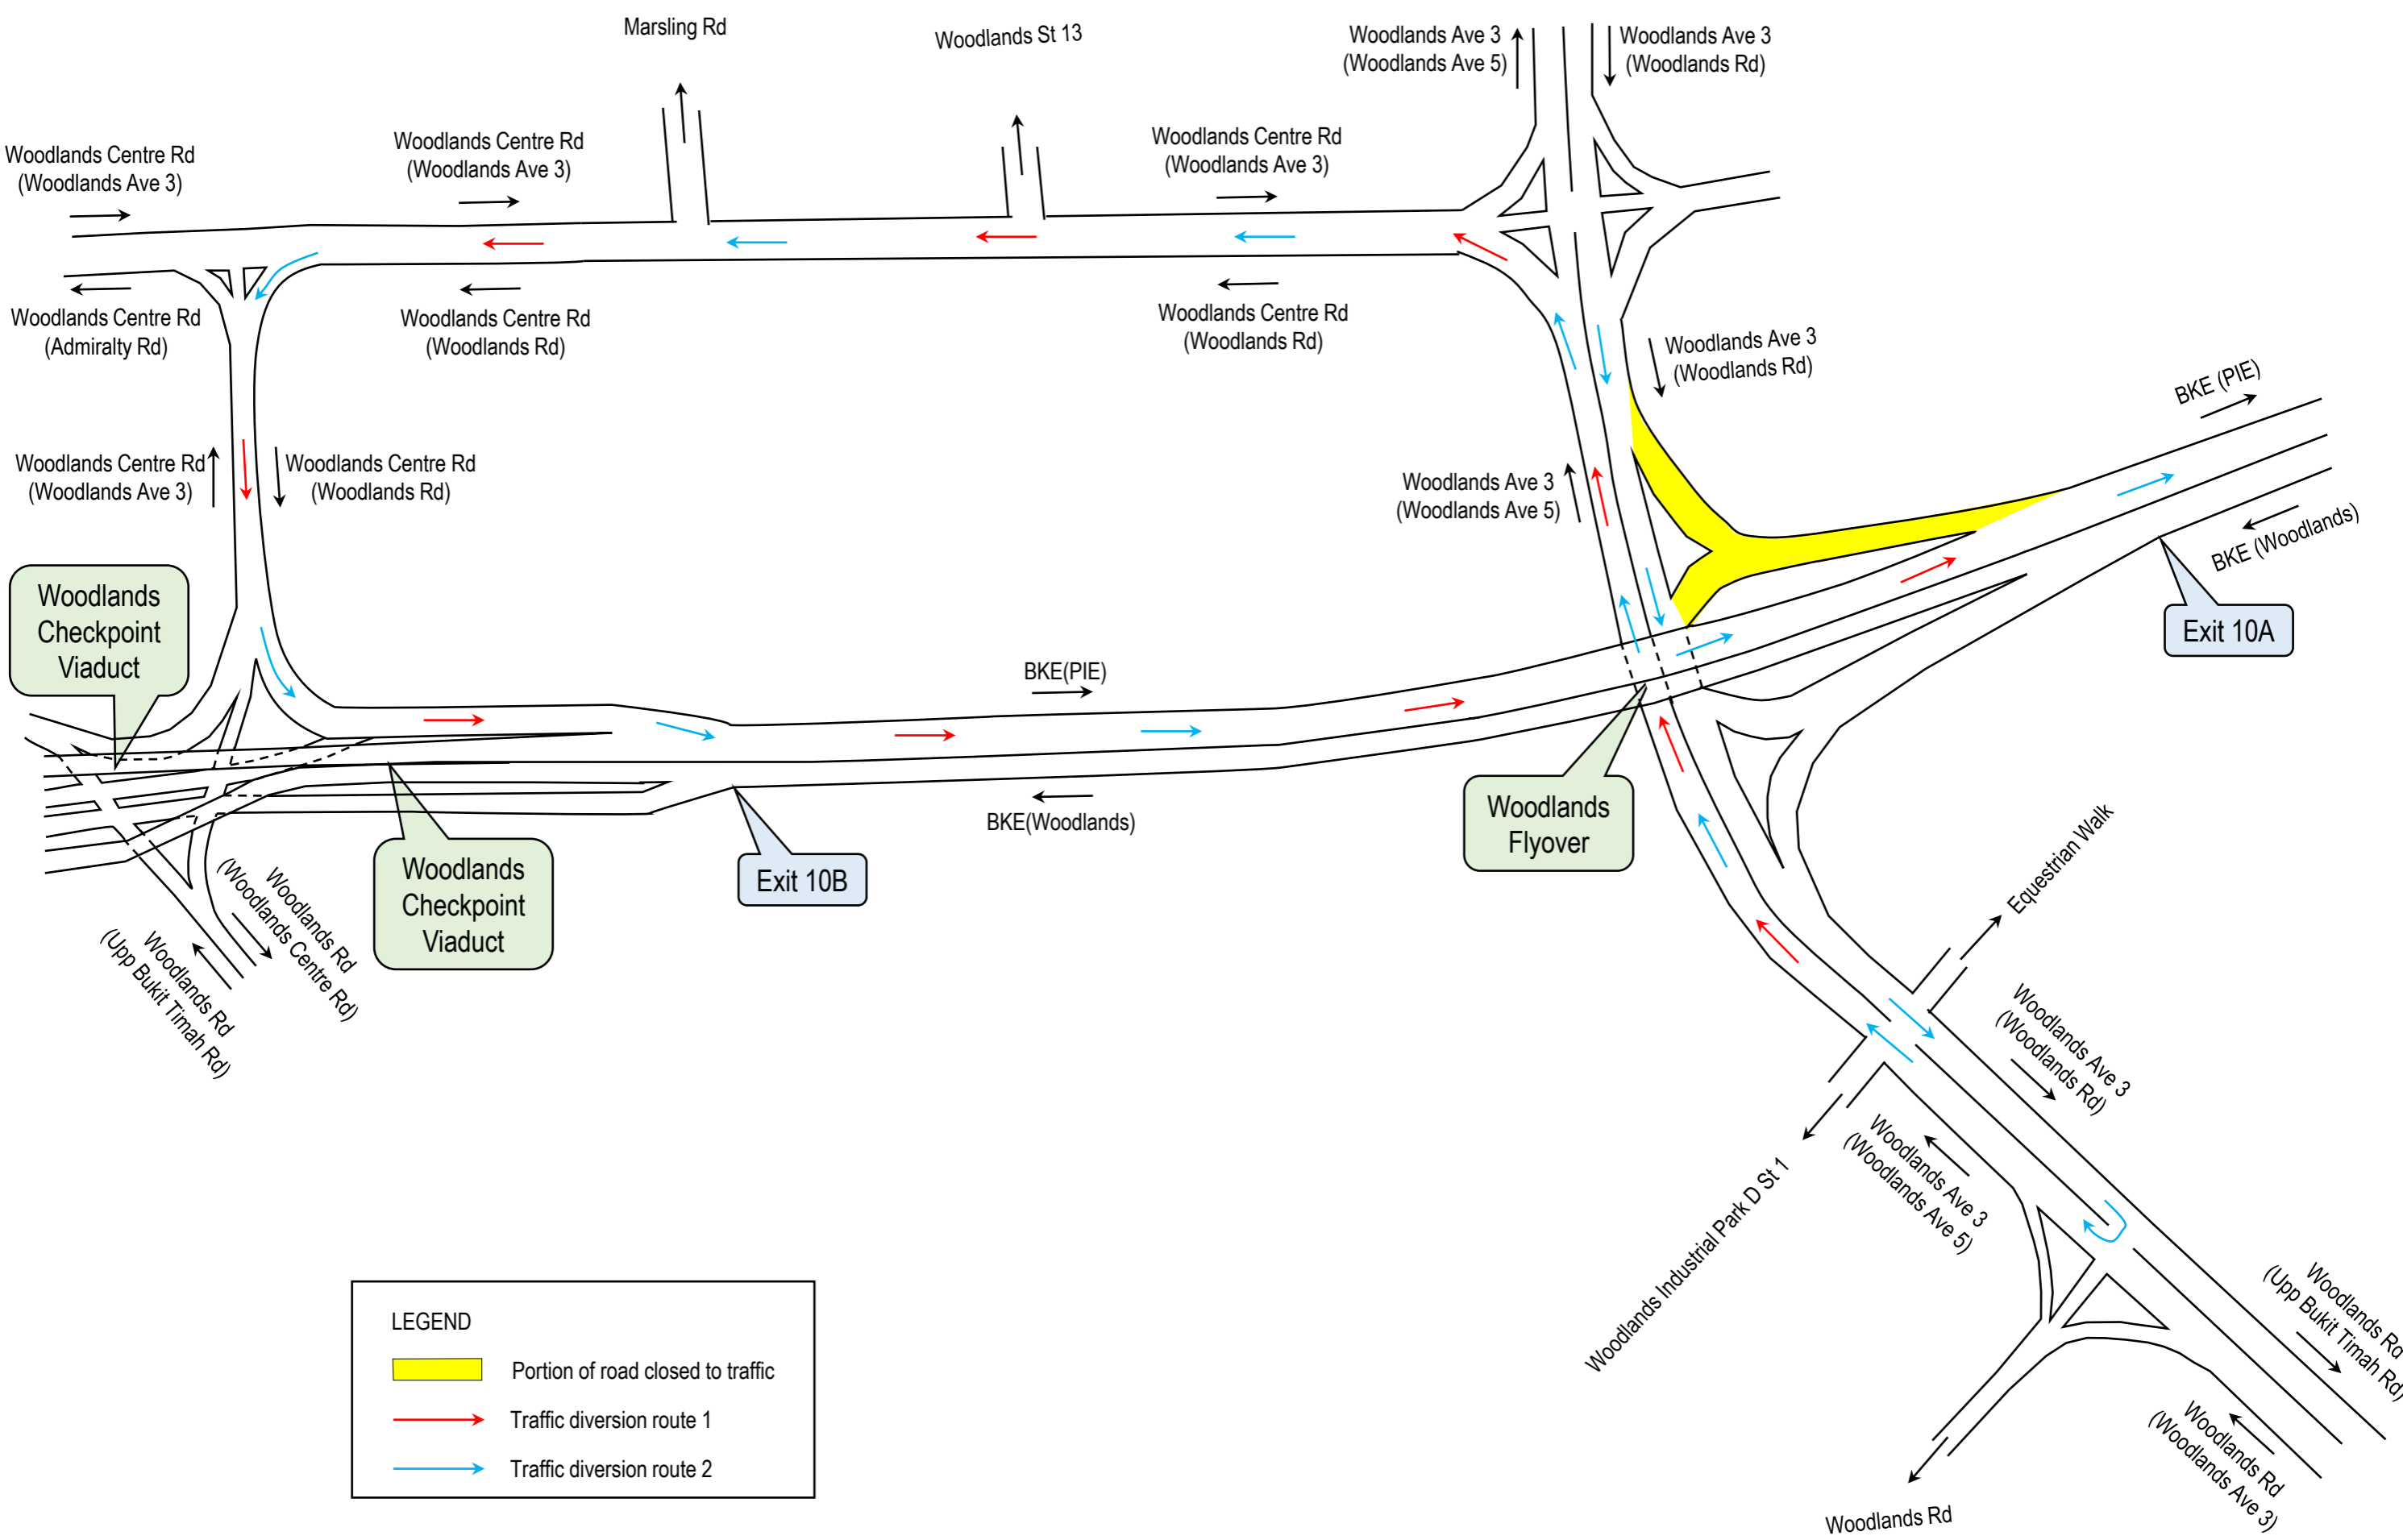

**4 April 2023 to 6 April 2023**  
**01:00am to 05:00am (daily)**

**LEGEND**

- Portion of road closed to traffic
- Traffic diversion route 1
- Traffic diversion route 2