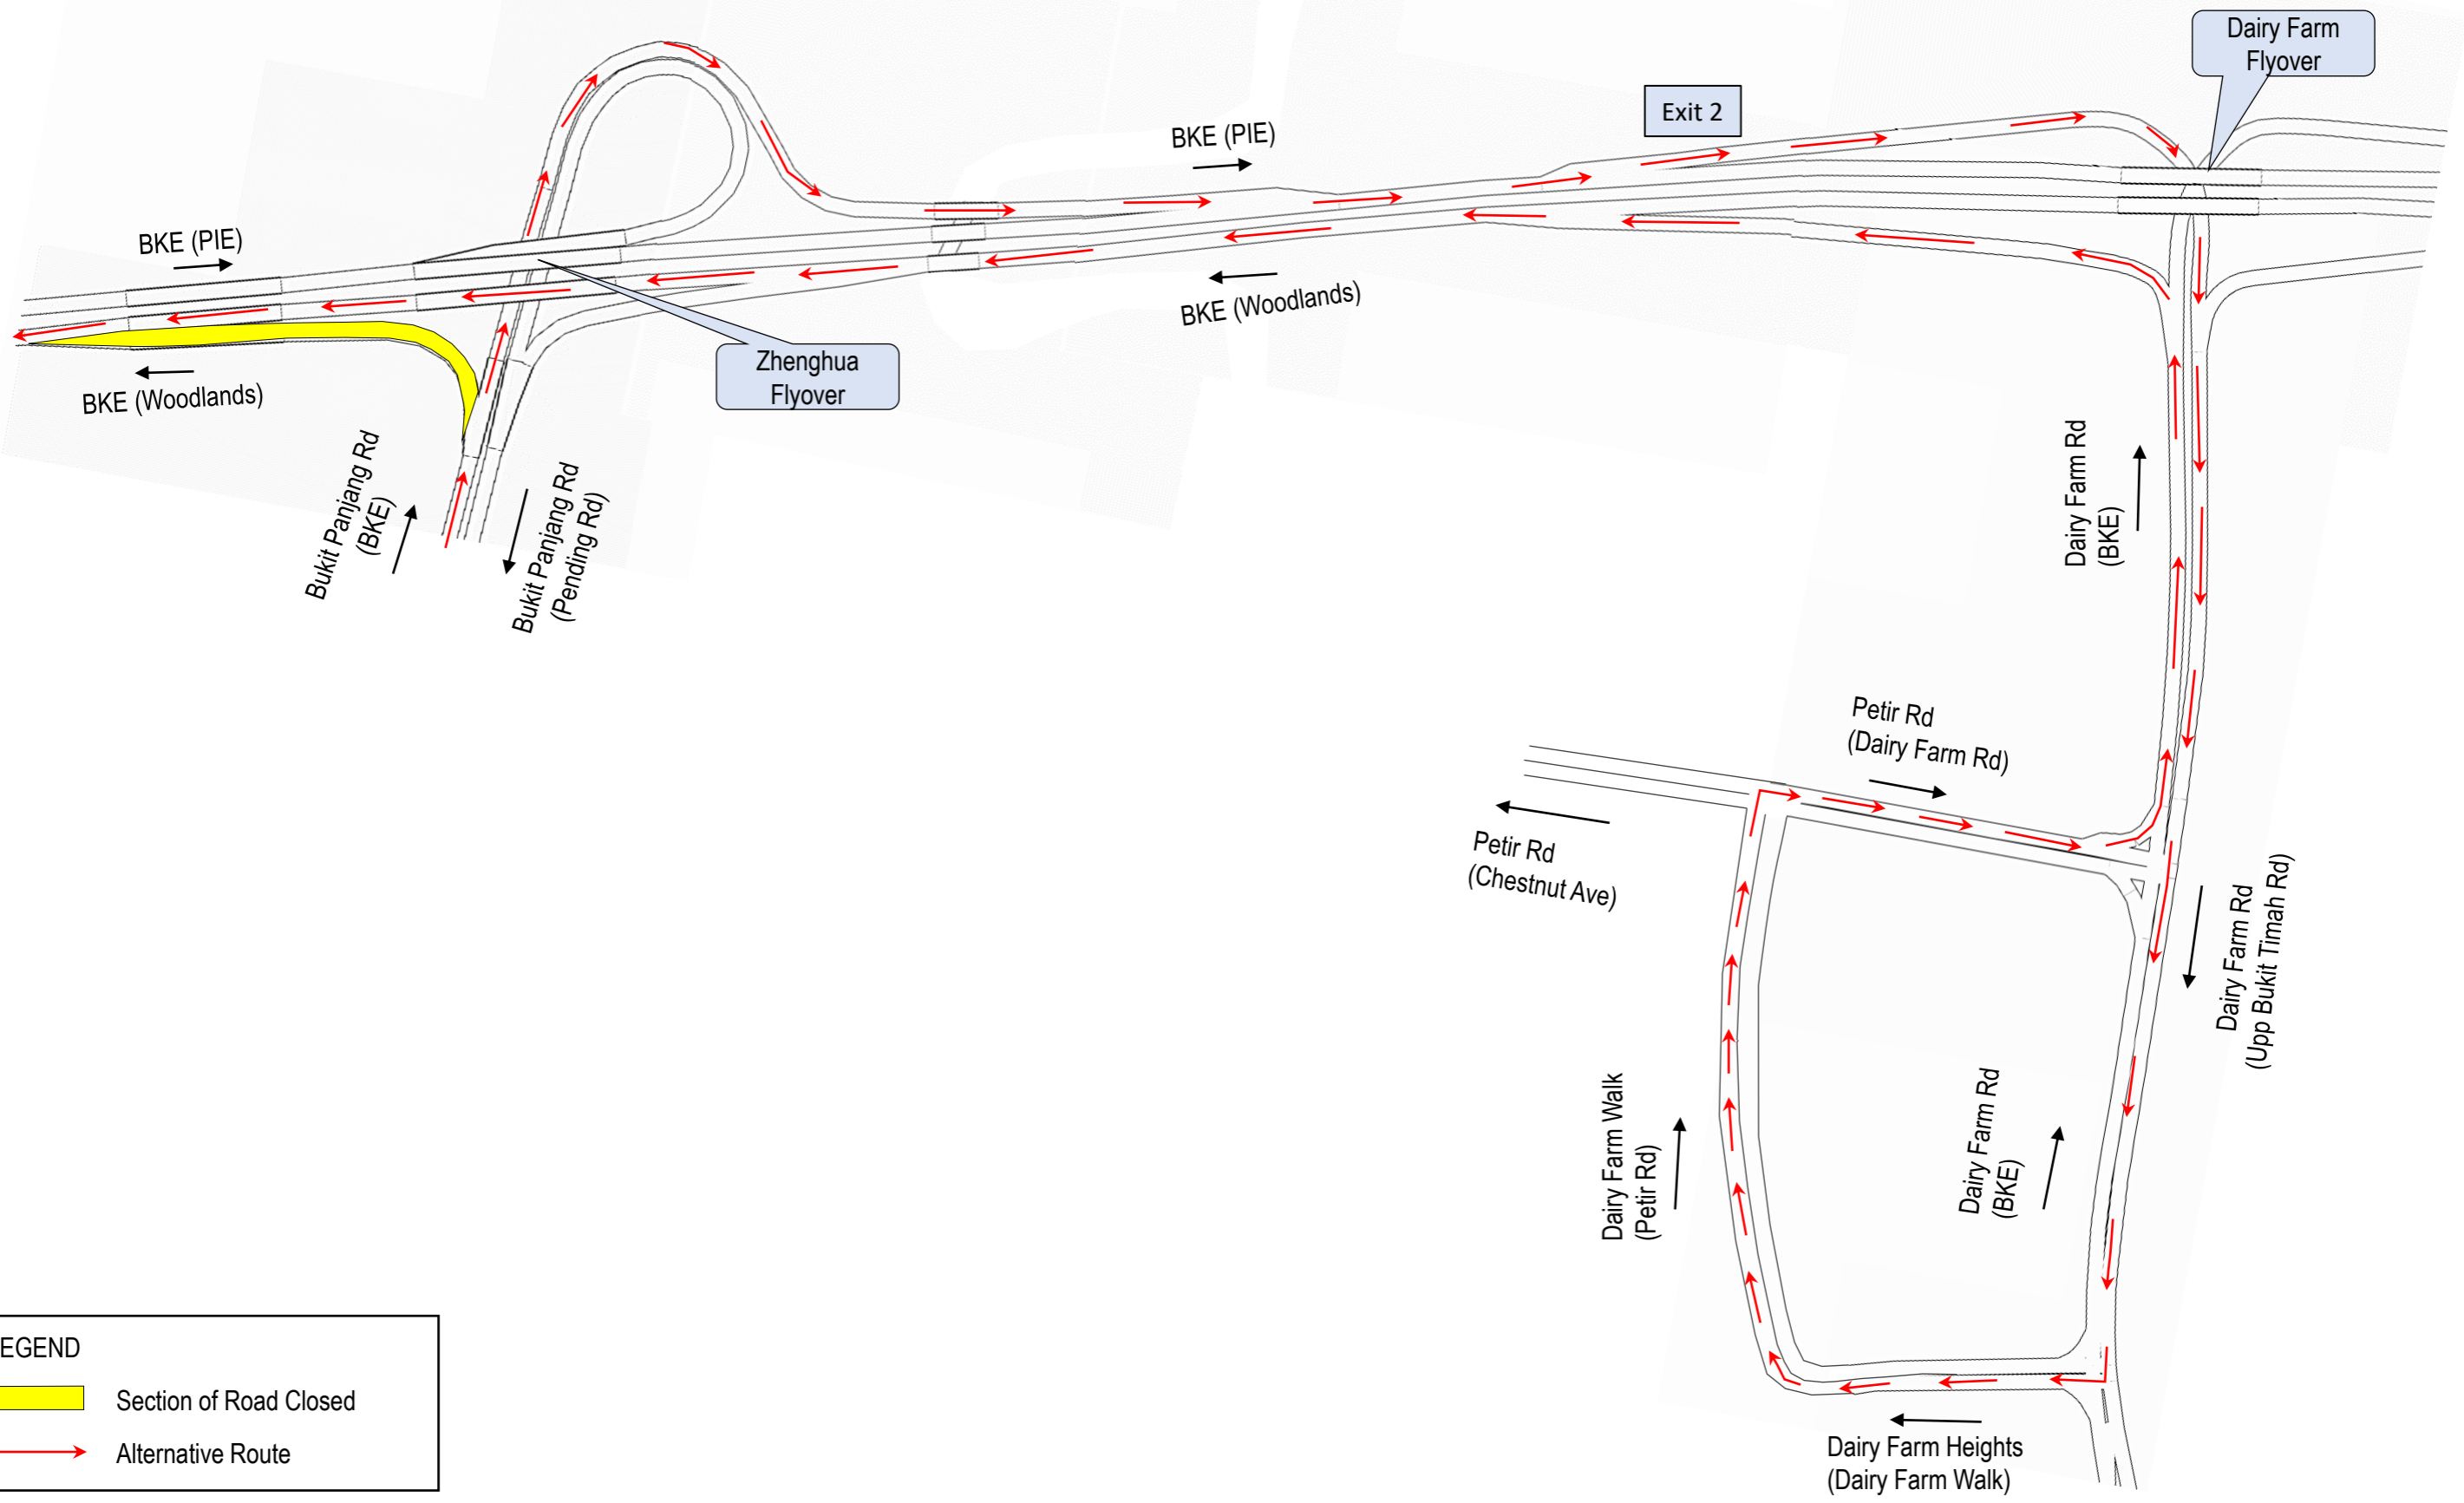

2 October 2024 to 5 October 2024

01.00am to 05.00am (daily)

LEGEND

-  Section of Road Closed
-  Alternative Route