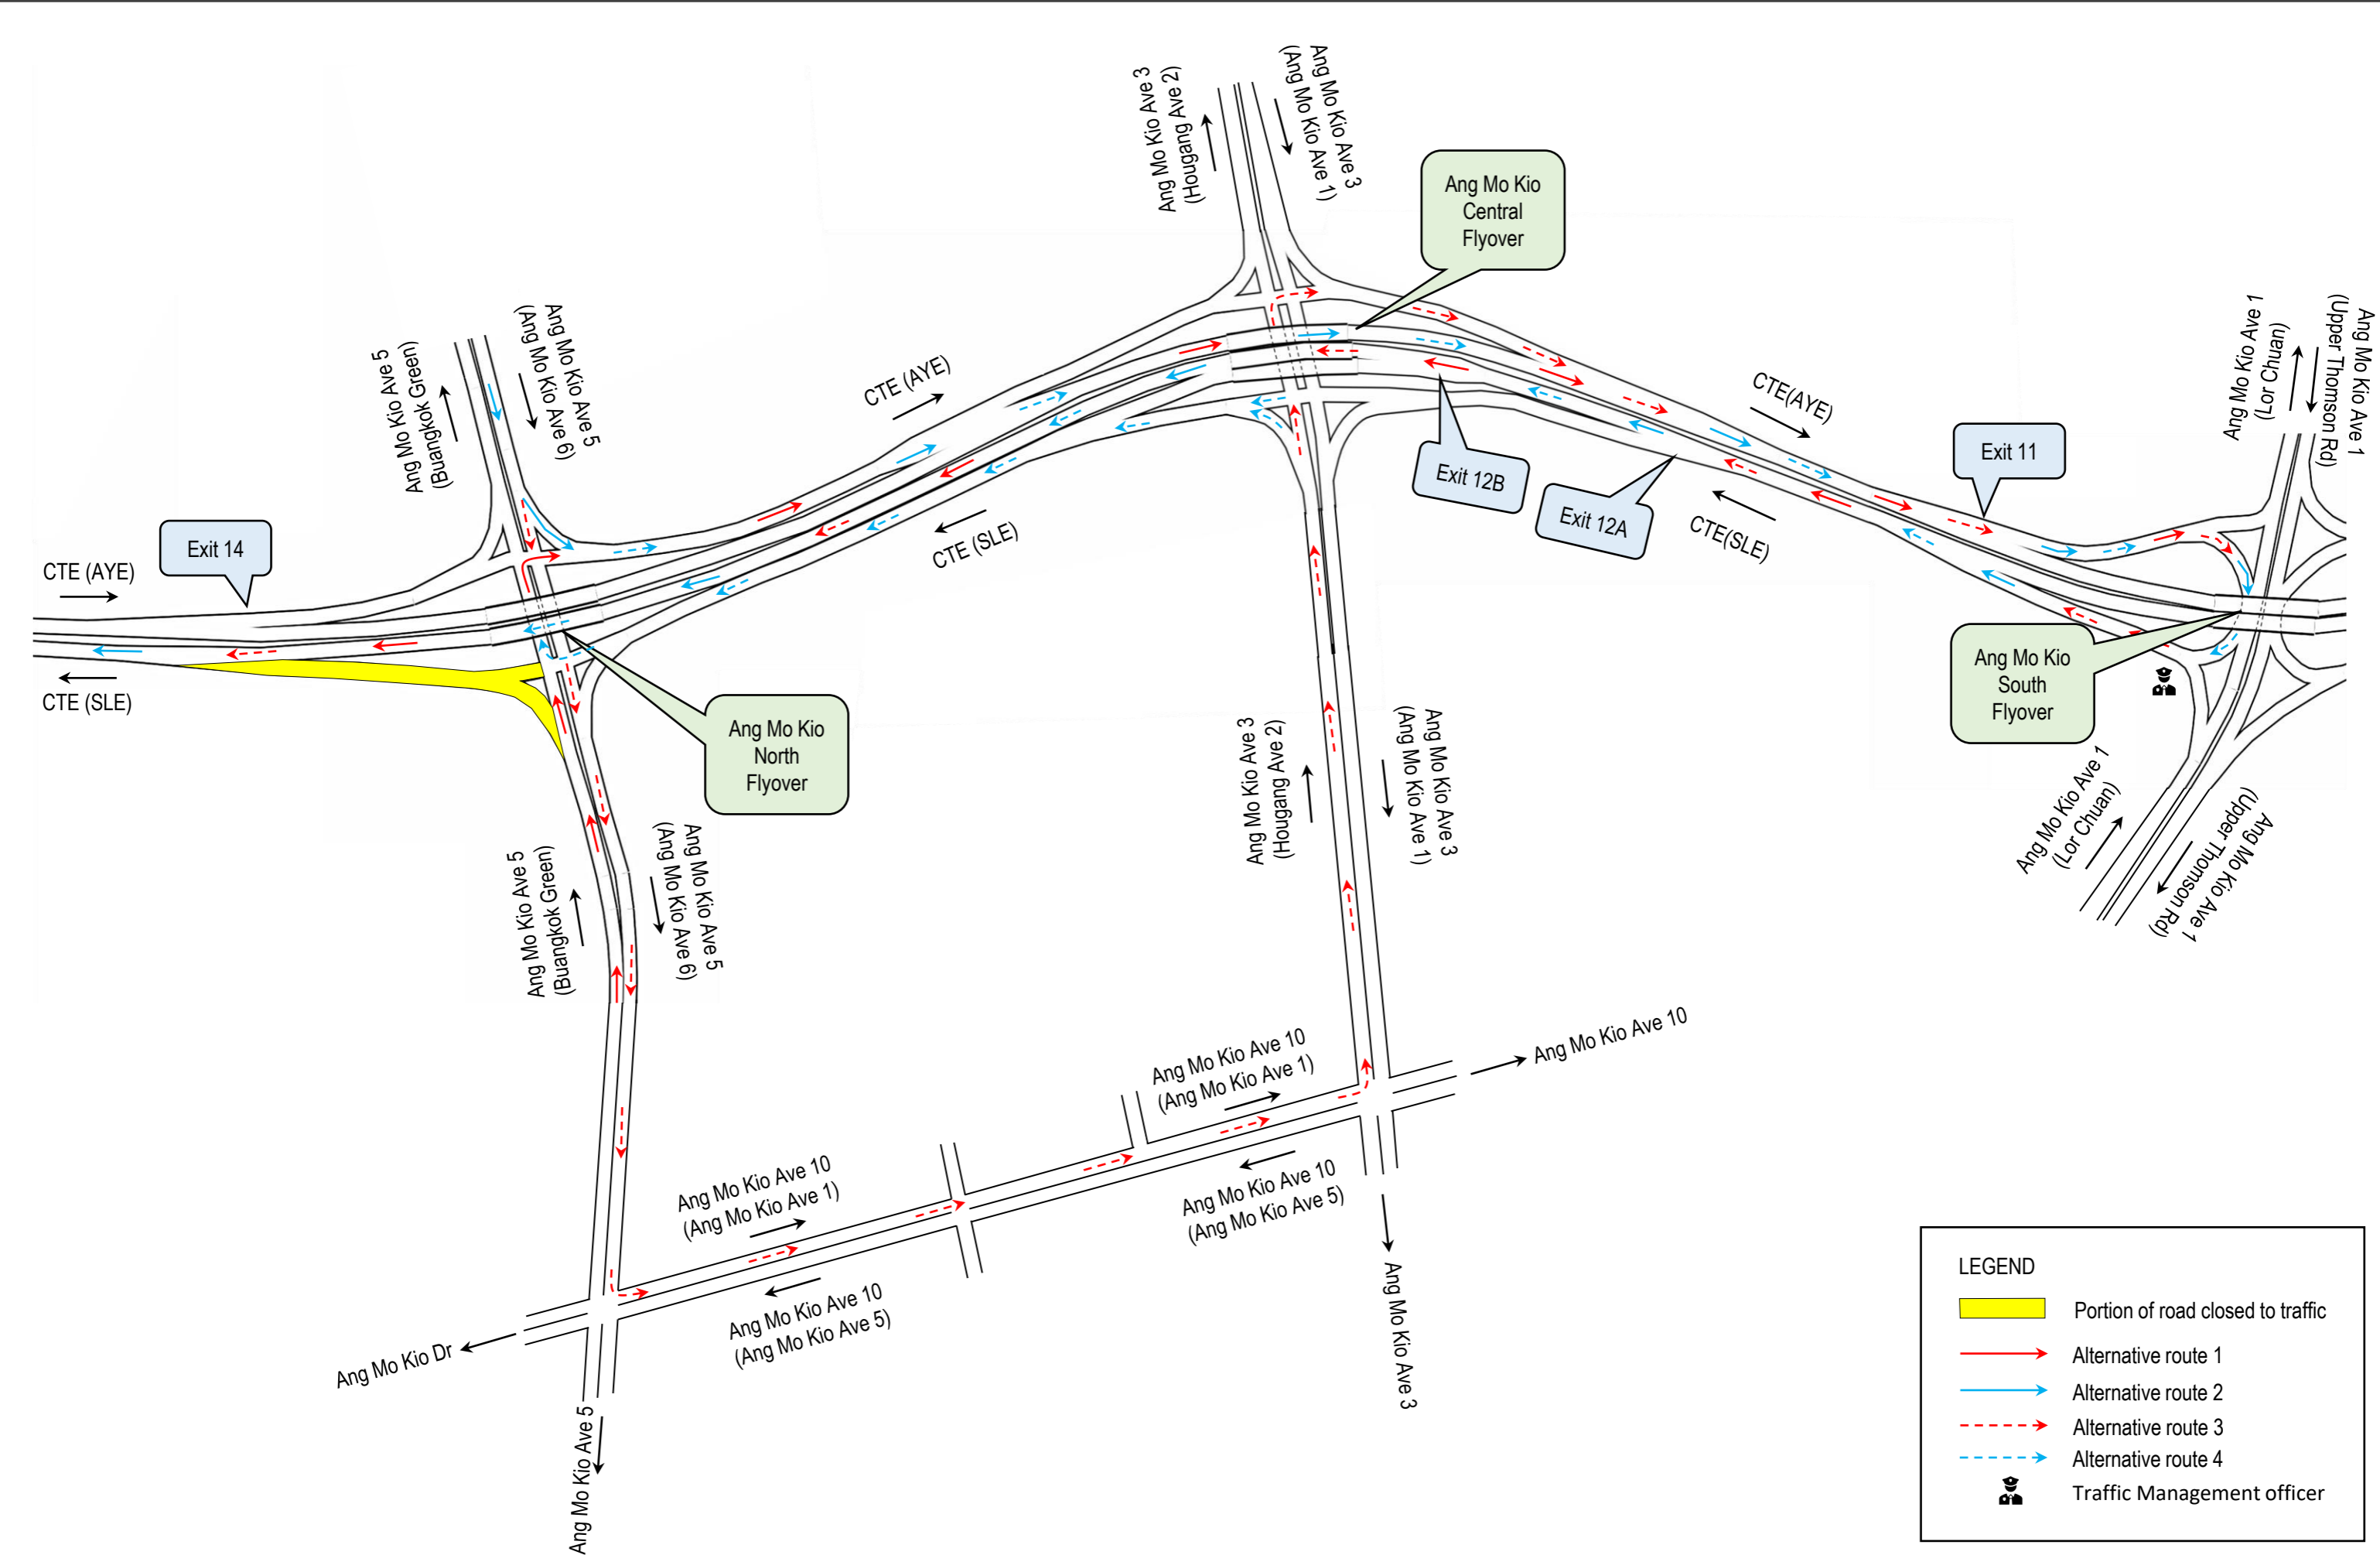

**11 August 2022 to 13 August 2022**  
**01.00am to 05.00am (daily)**

**LEGEND**

- Portion of road closed to traffic
- Alternative route 1
- Alternative route 2
- Alternative route 3
- Alternative route 4
- Traffic Management officer