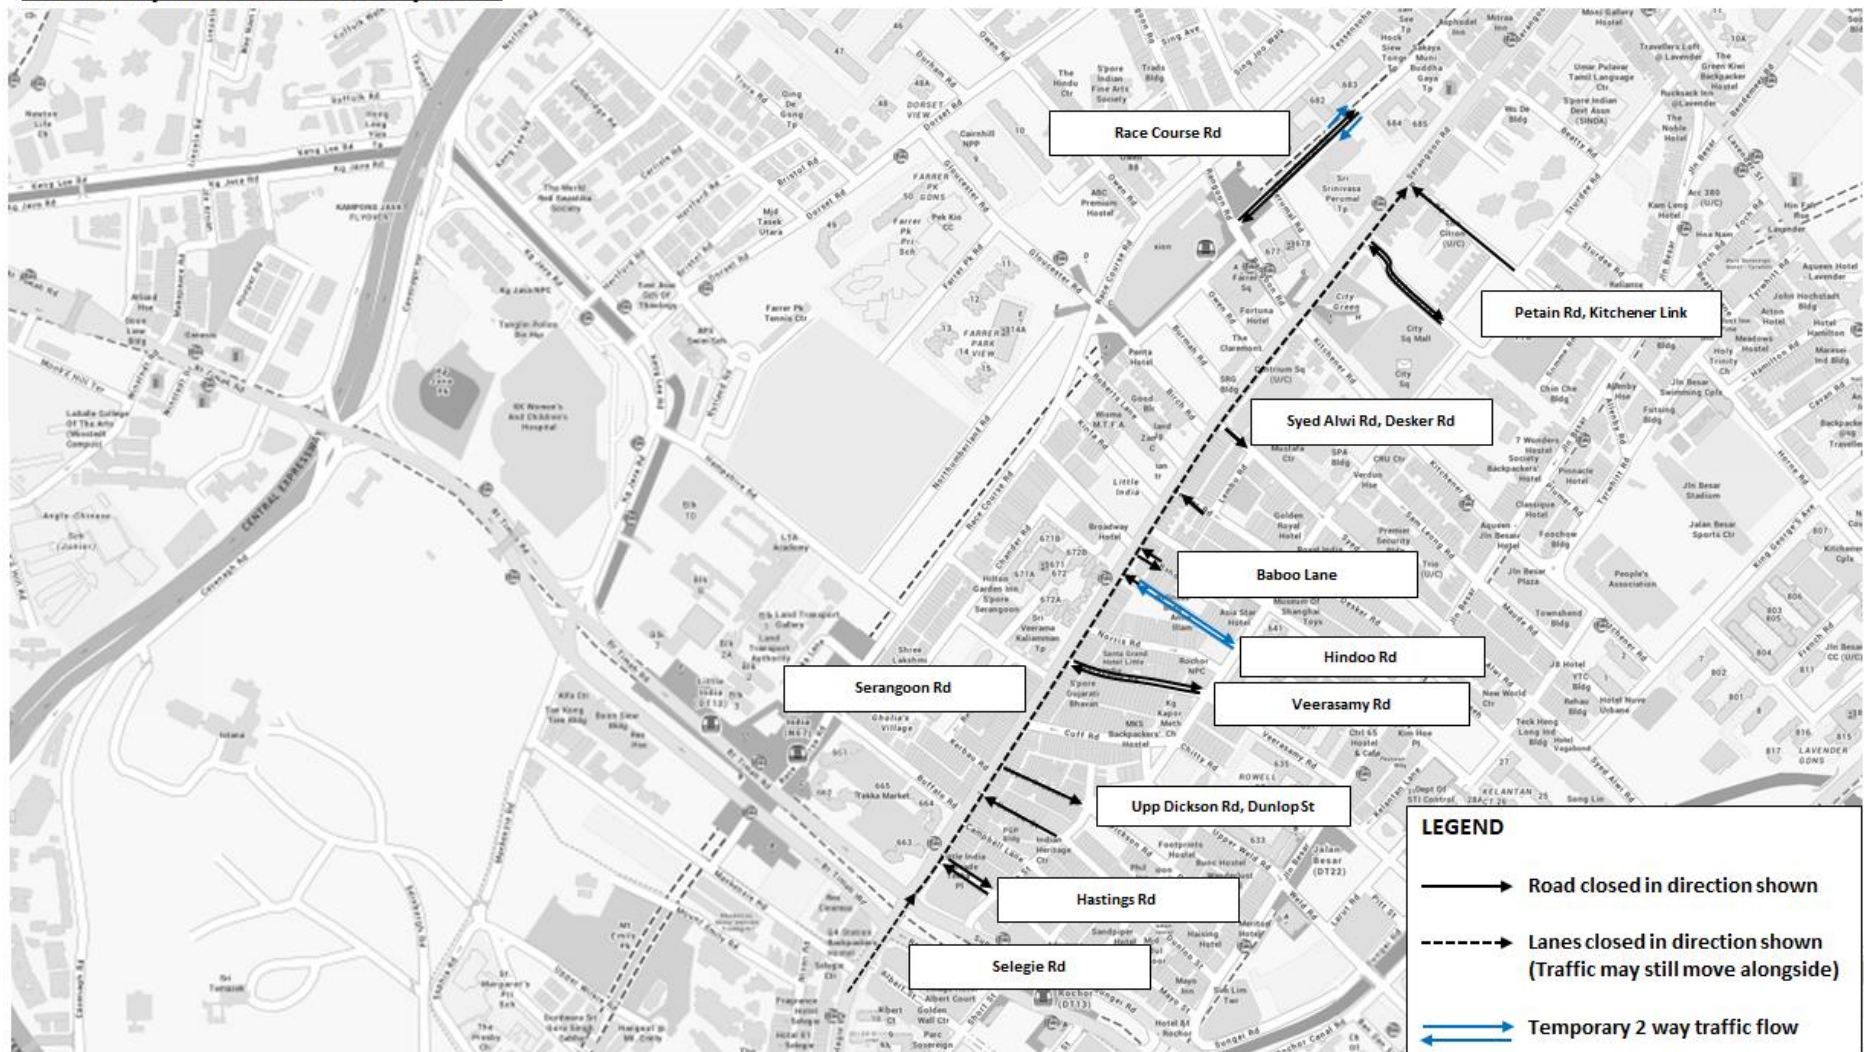

4 February 2023 to 5 February 2023