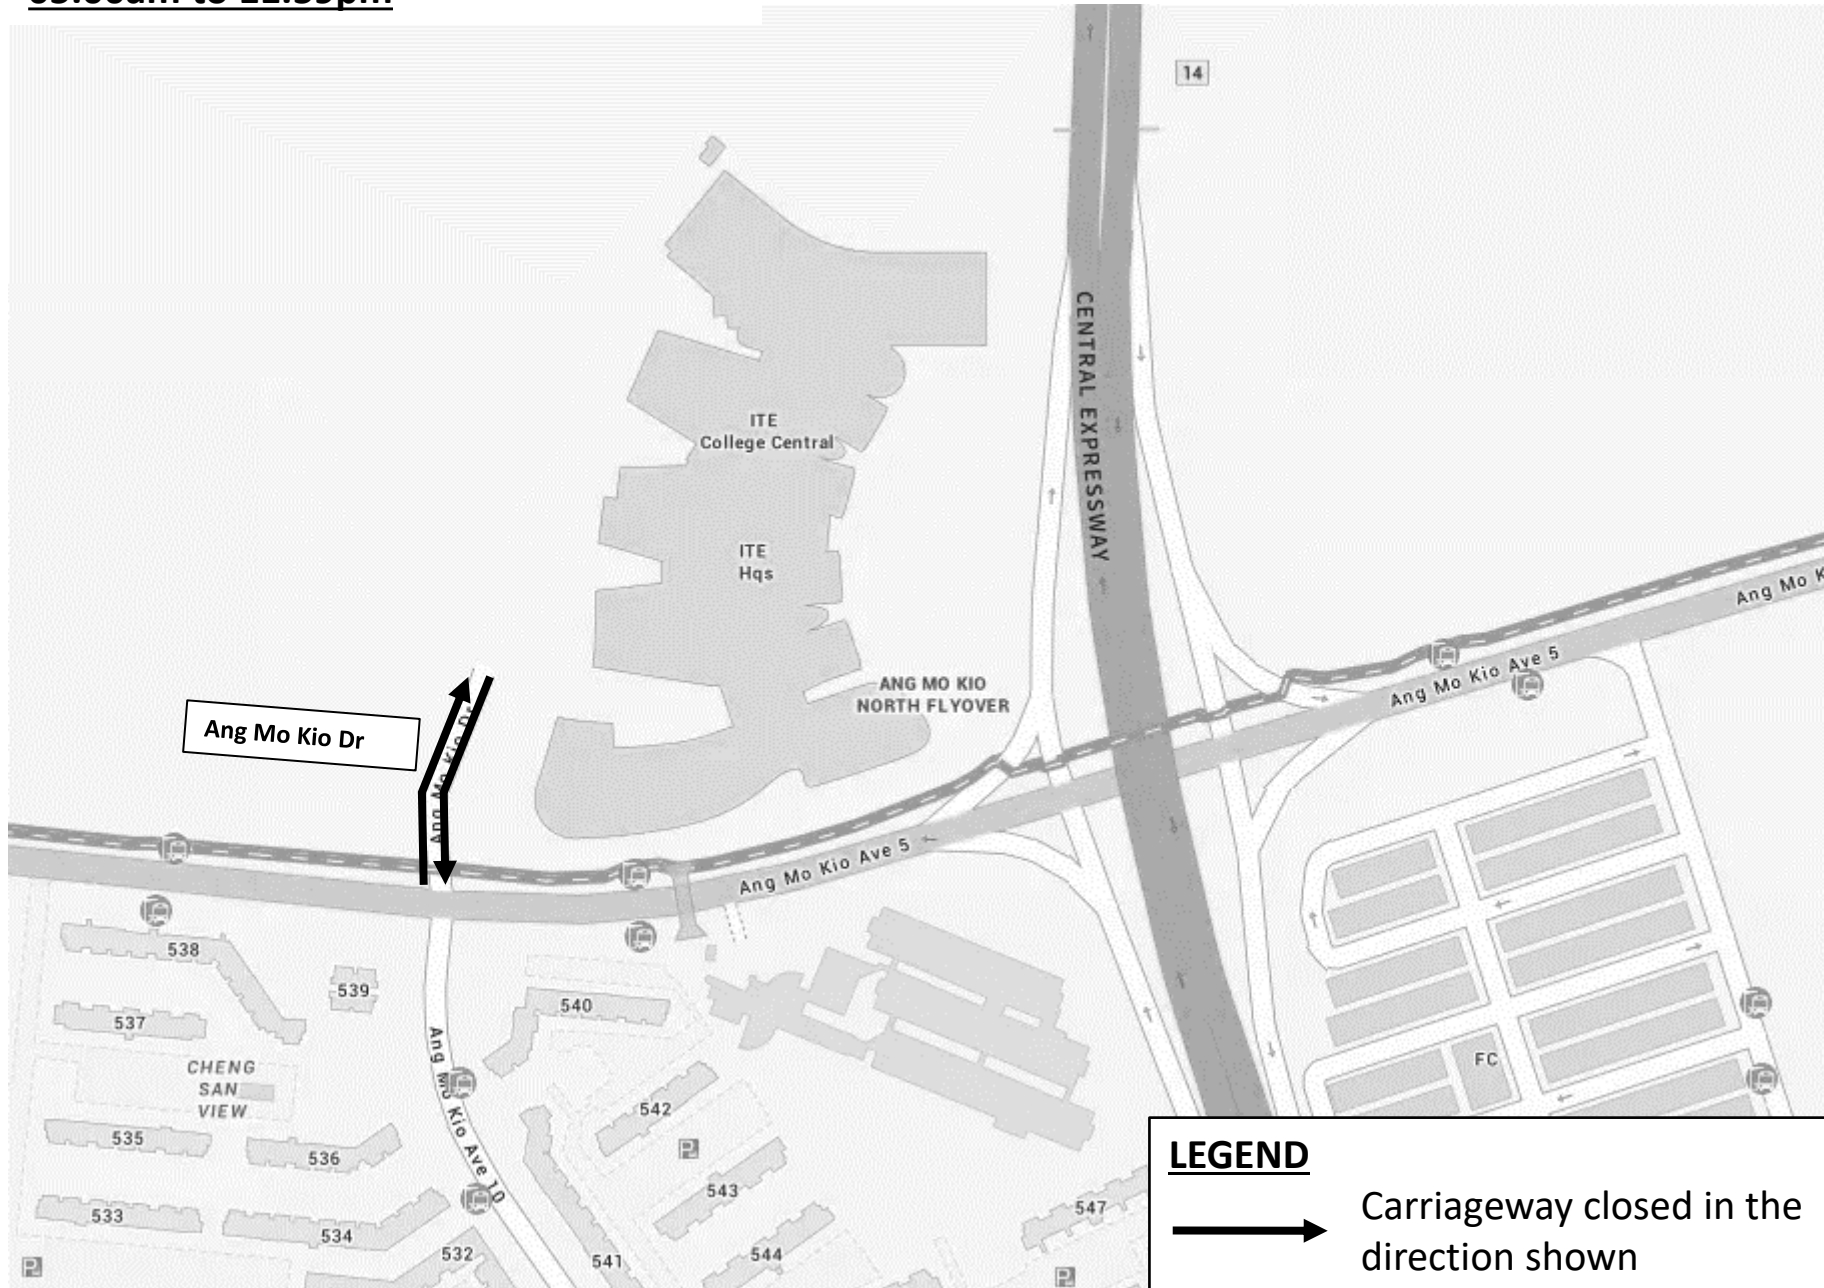

21 August 2022
05.00am to 11.59pm

LEGEND
→ Carriageway closed in the direction shown