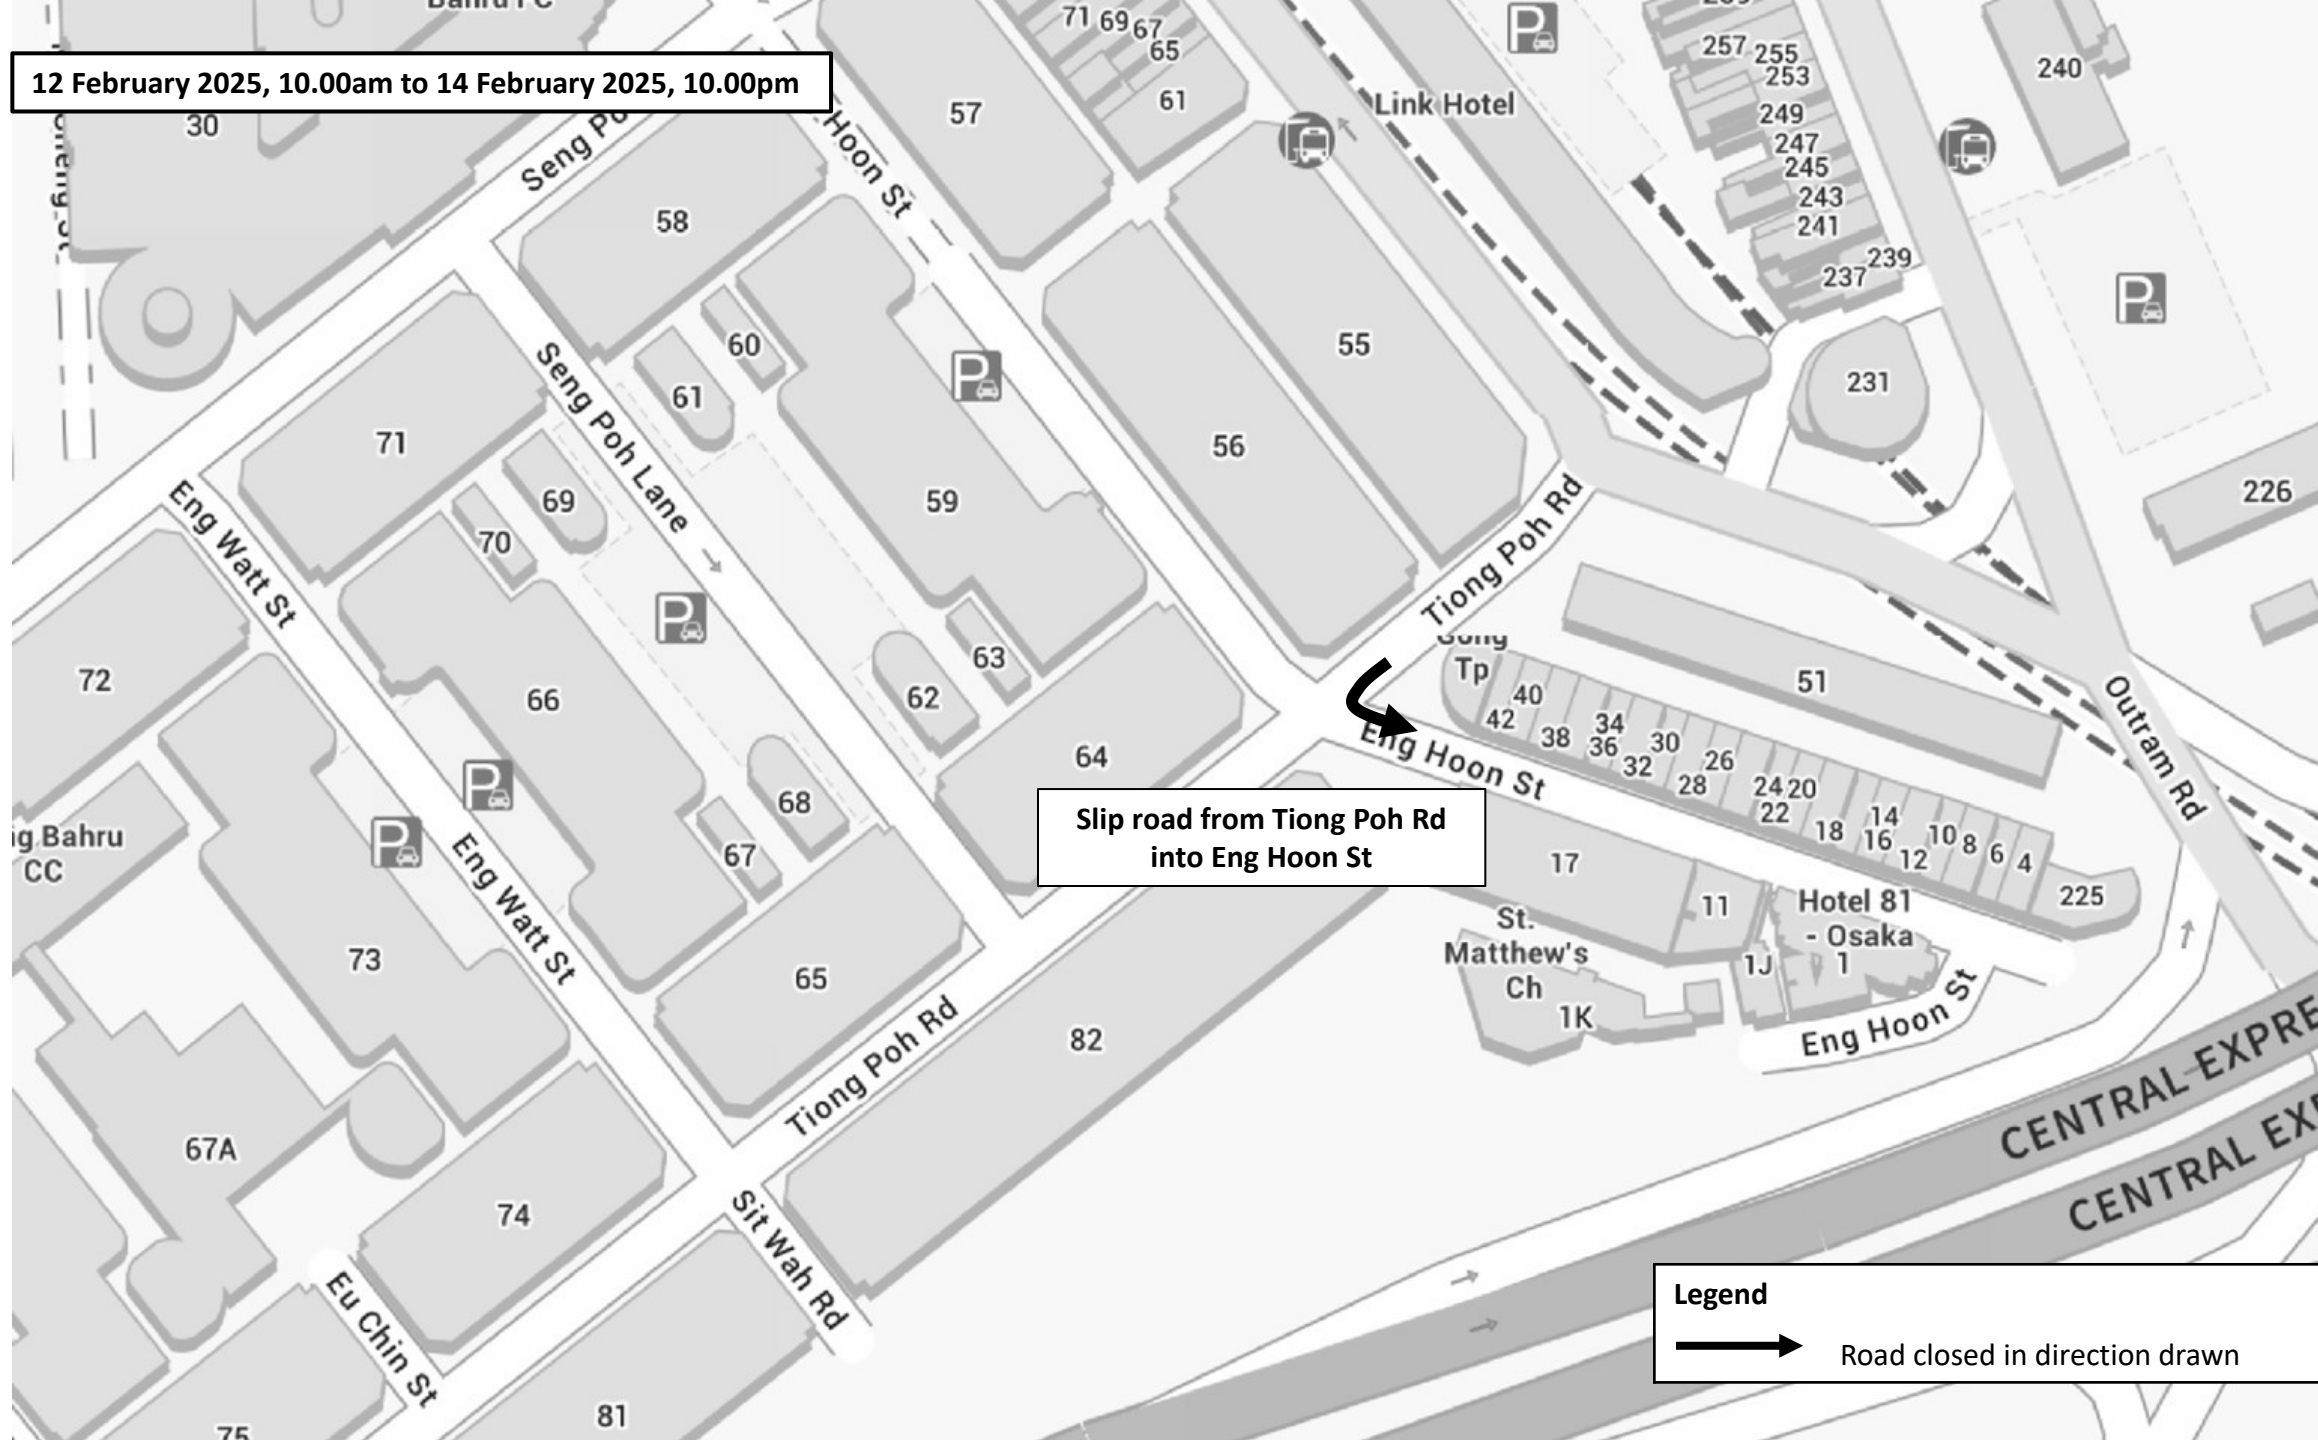

12 February 2025, 10.00am to 14 February 2025, 10.00pm

Slip road from Tiong Poh Rd into Eng Hoon St

Legend
→ Road closed in direction drawn