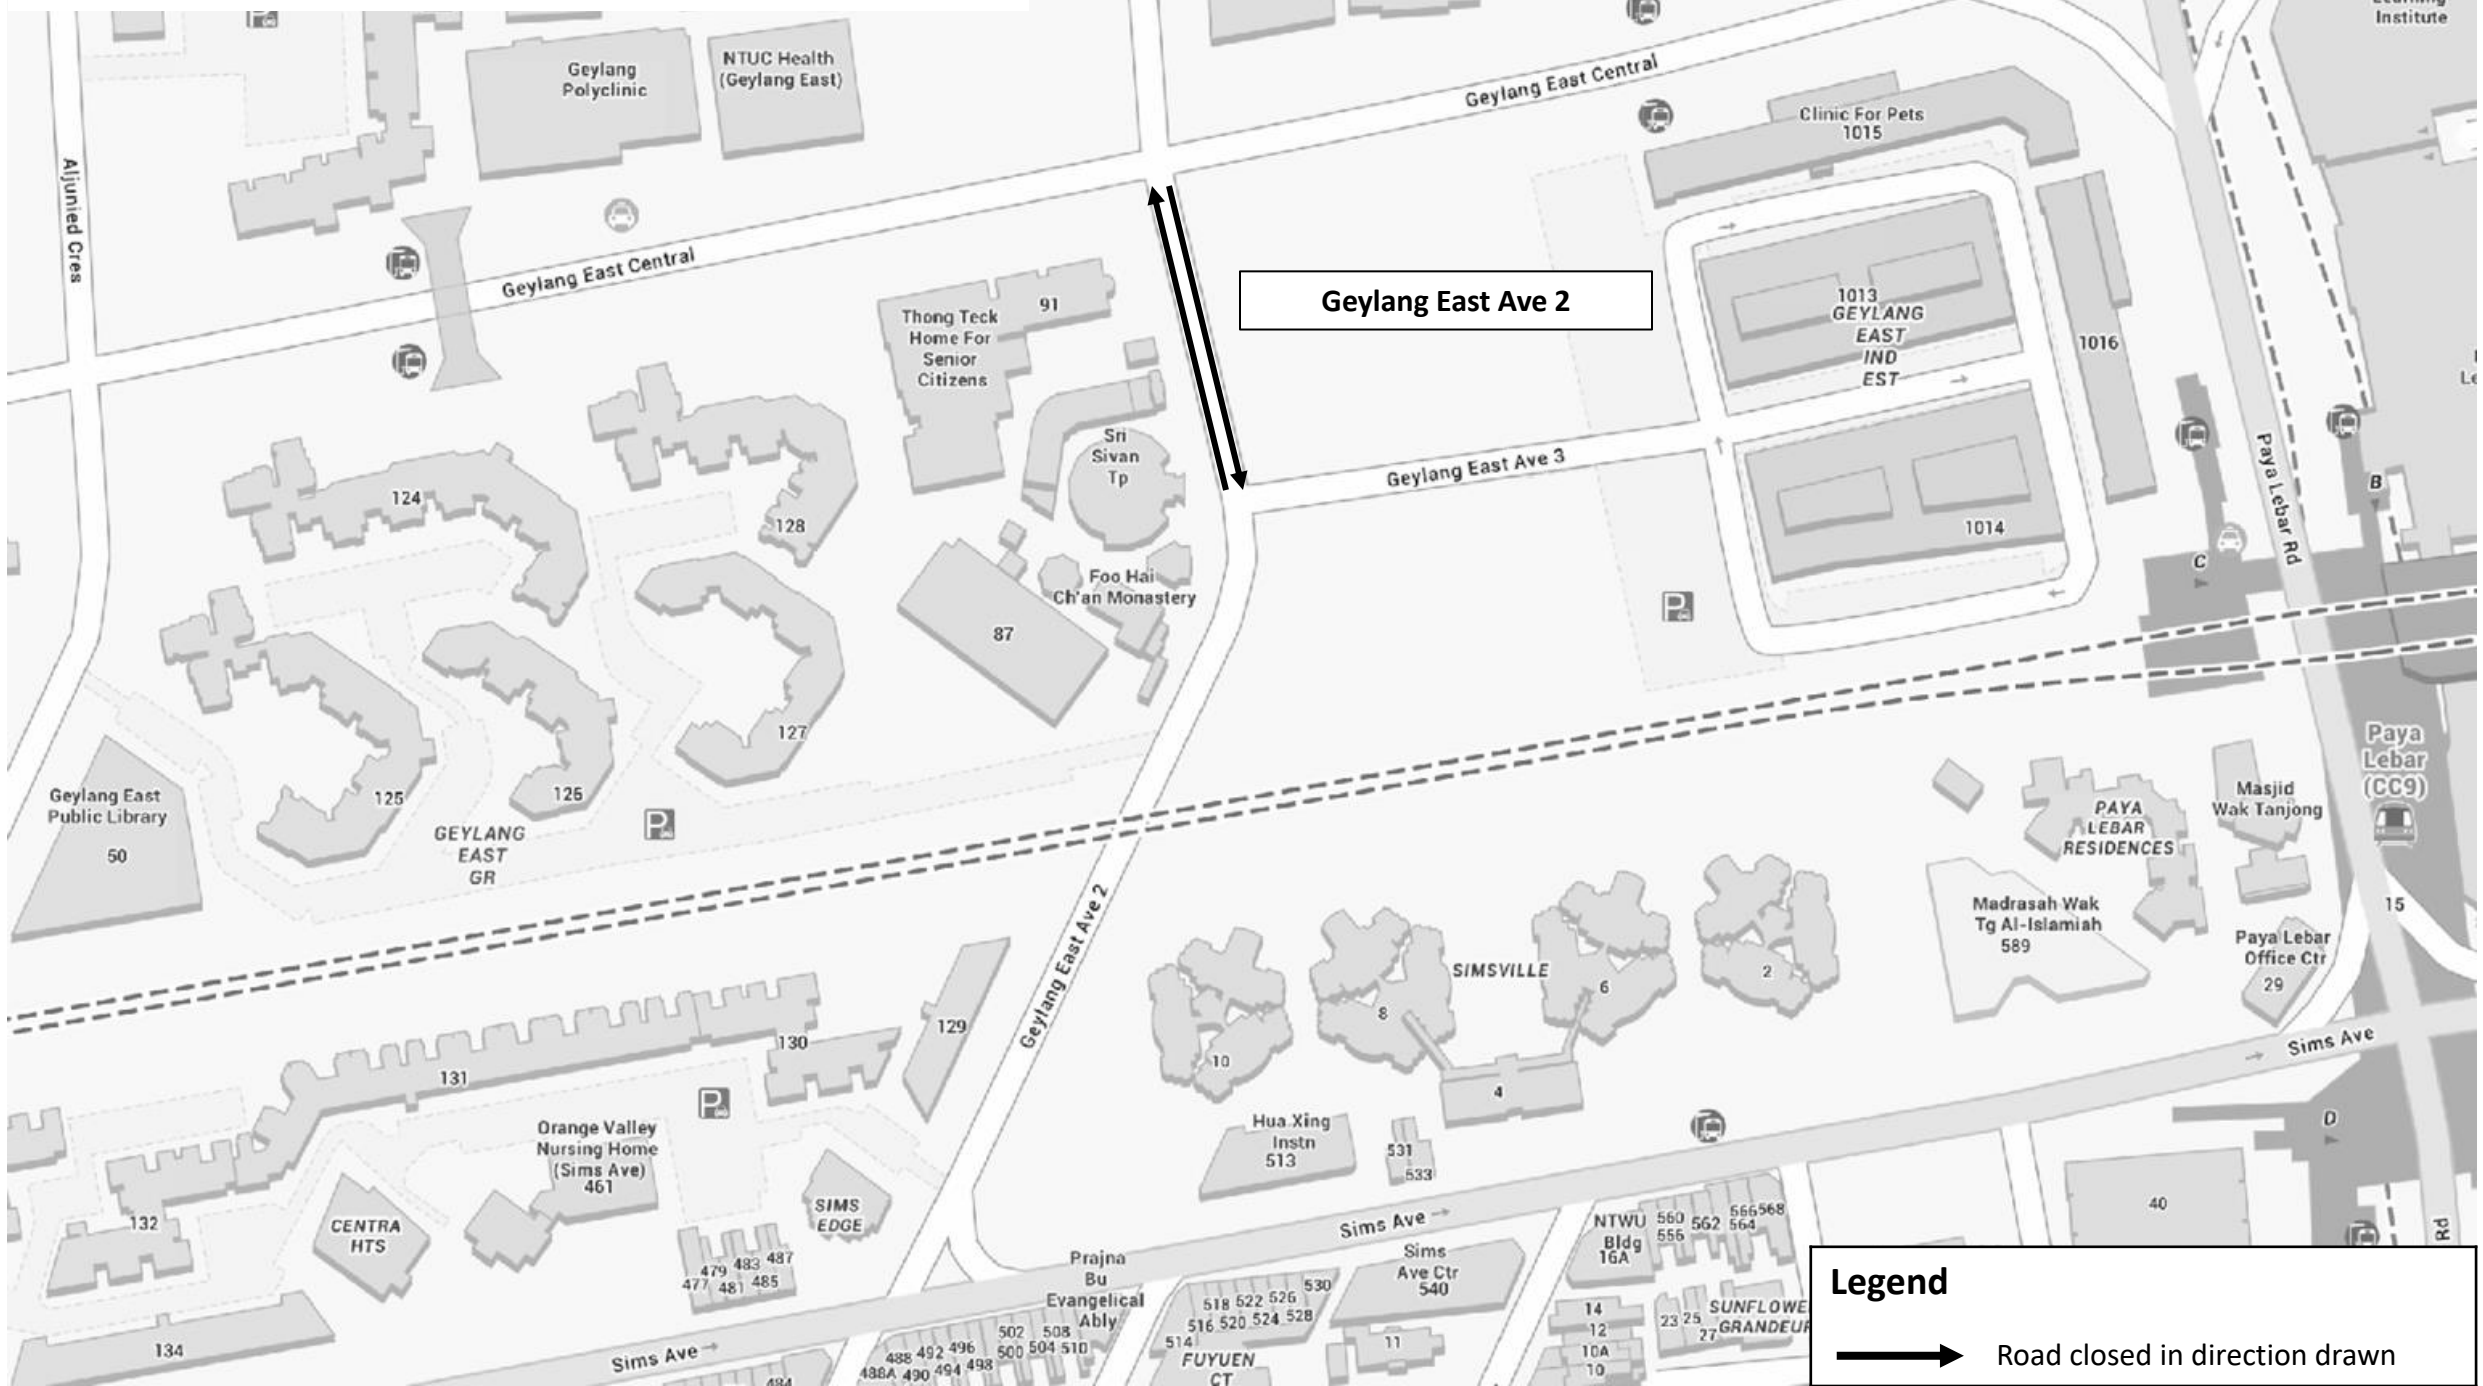

26 February 2025, 5.00pm to 27 February 2025, 05.00am

Geylang East Ave 2

Legend
→ Road closed in direction drawn