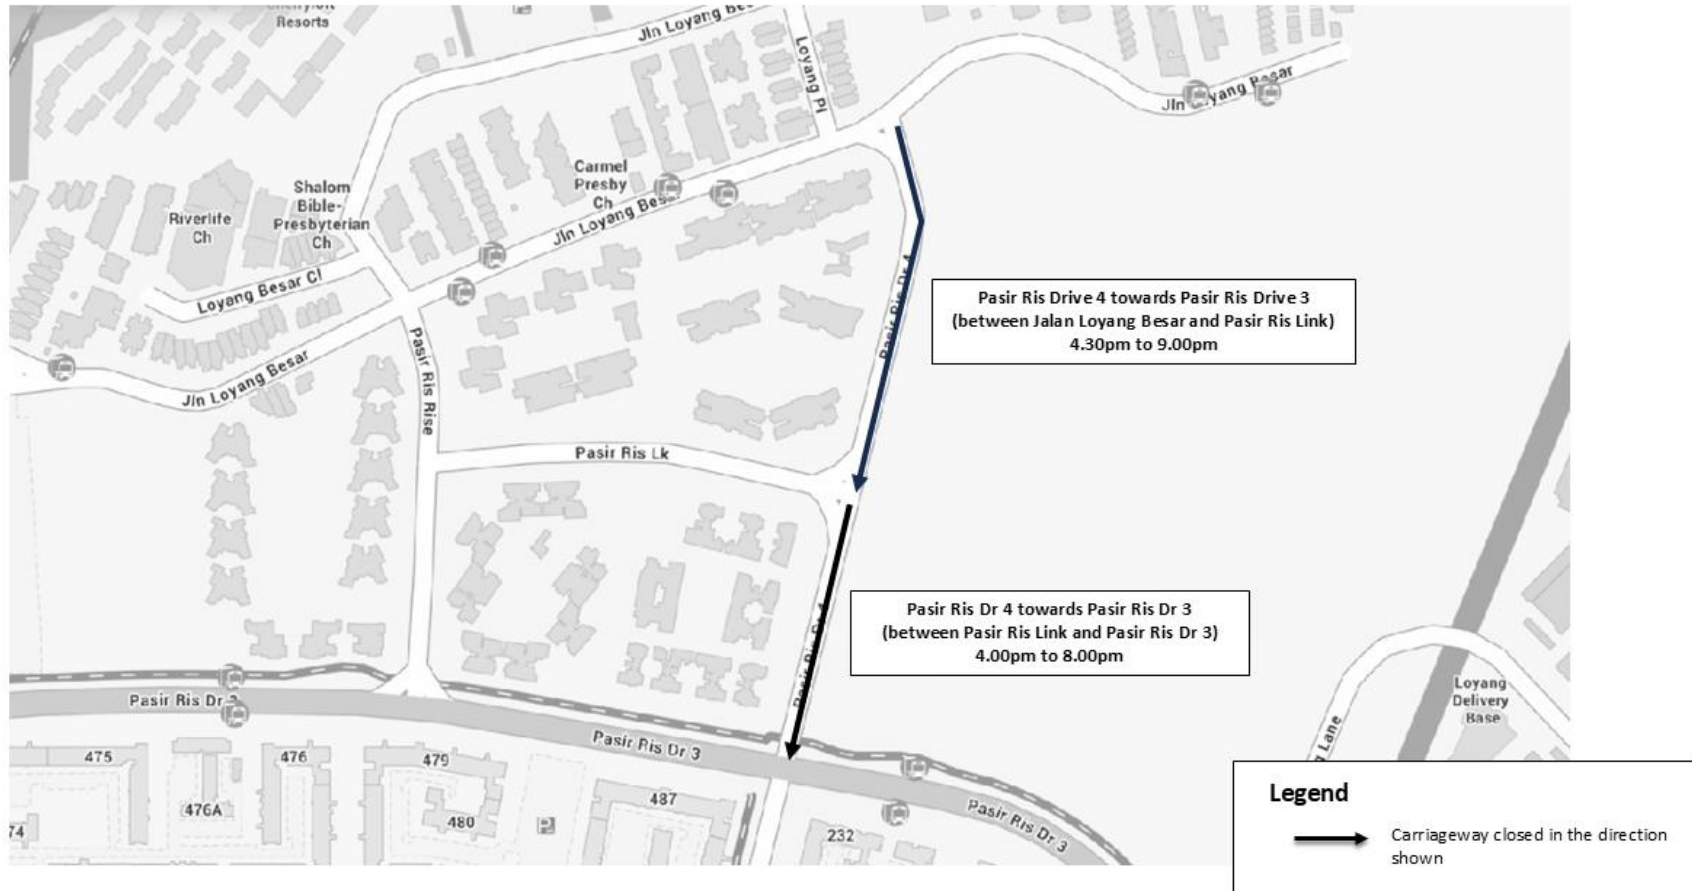

**Chingay @ Pasir Ris – Punggol 2025**

| <b>Road Closure</b> |  |                        |
|---------------------|--|------------------------|
| <b>Closure Time</b> | <b>Road Name</b>   | <b>Closure Extent</b>  |
| 4.00pm to 8.00pm    | Pasir Ris Dr 4 towards Pasir Ris Dr 3<br>(between Pasir Ris Link and Pasir Ris Dr 3)   | Carriageway<br>closure |
| 4.30pm to 9.00pm    | Pasir Ris Dr 4 towards Pasir Ris Dr 3<br>(between Jln Loyang Besar and Pasir Ris Link) |                        |
| 7.00pm to 11.00pm   | Punggol Field towards Sumang Cres<br>(between Punggol Way and Sumang Walk)             |                        |

**23 February 2025**

23 February 2025