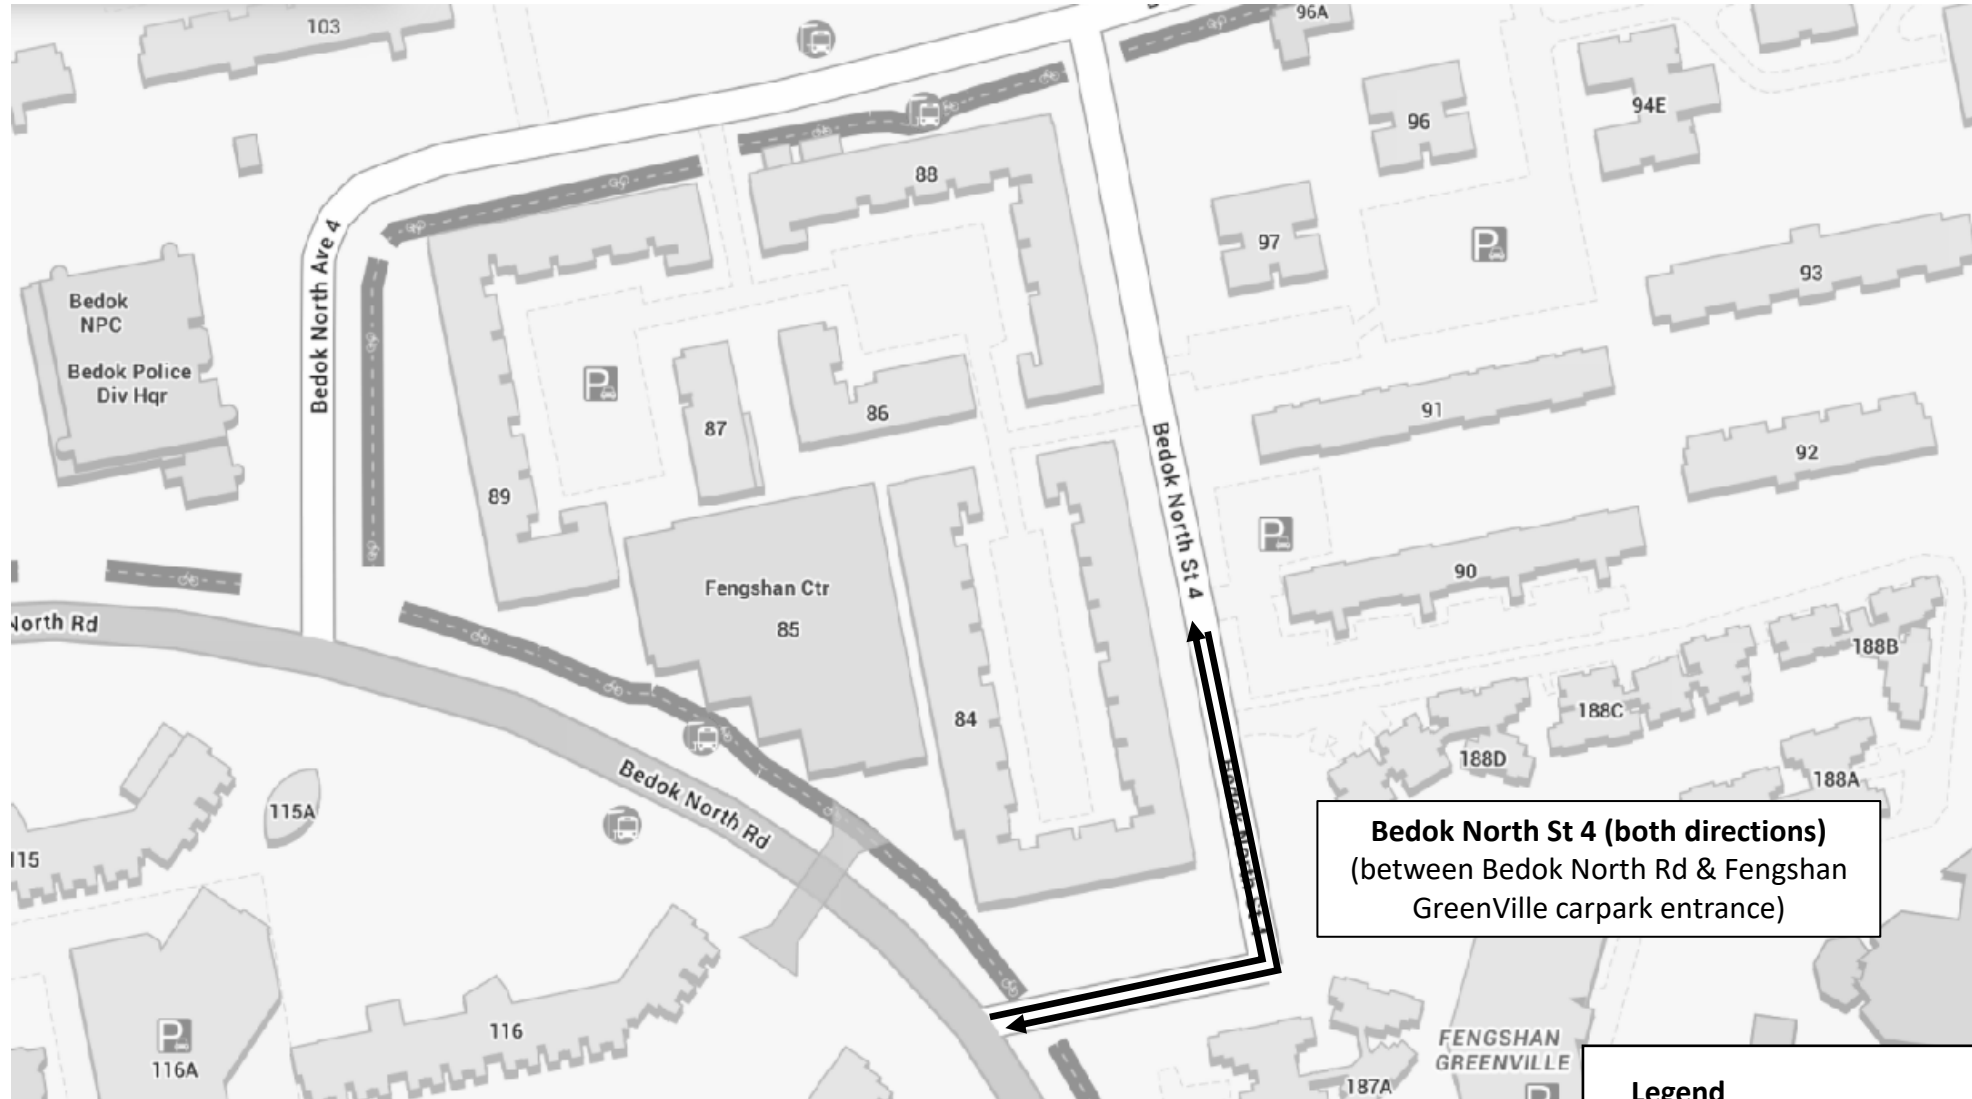

16 February 2025
10.00am to 7.00pm

Legend

→ Road closed in the direction shown

16 February 2025
09.00am to 11.59pm

Bedok North St 4 (both directions)
(between Bedok North Rd & Fengshan
GreenVille carpark entrance)

Legend
→ Road closed in the direction
shown