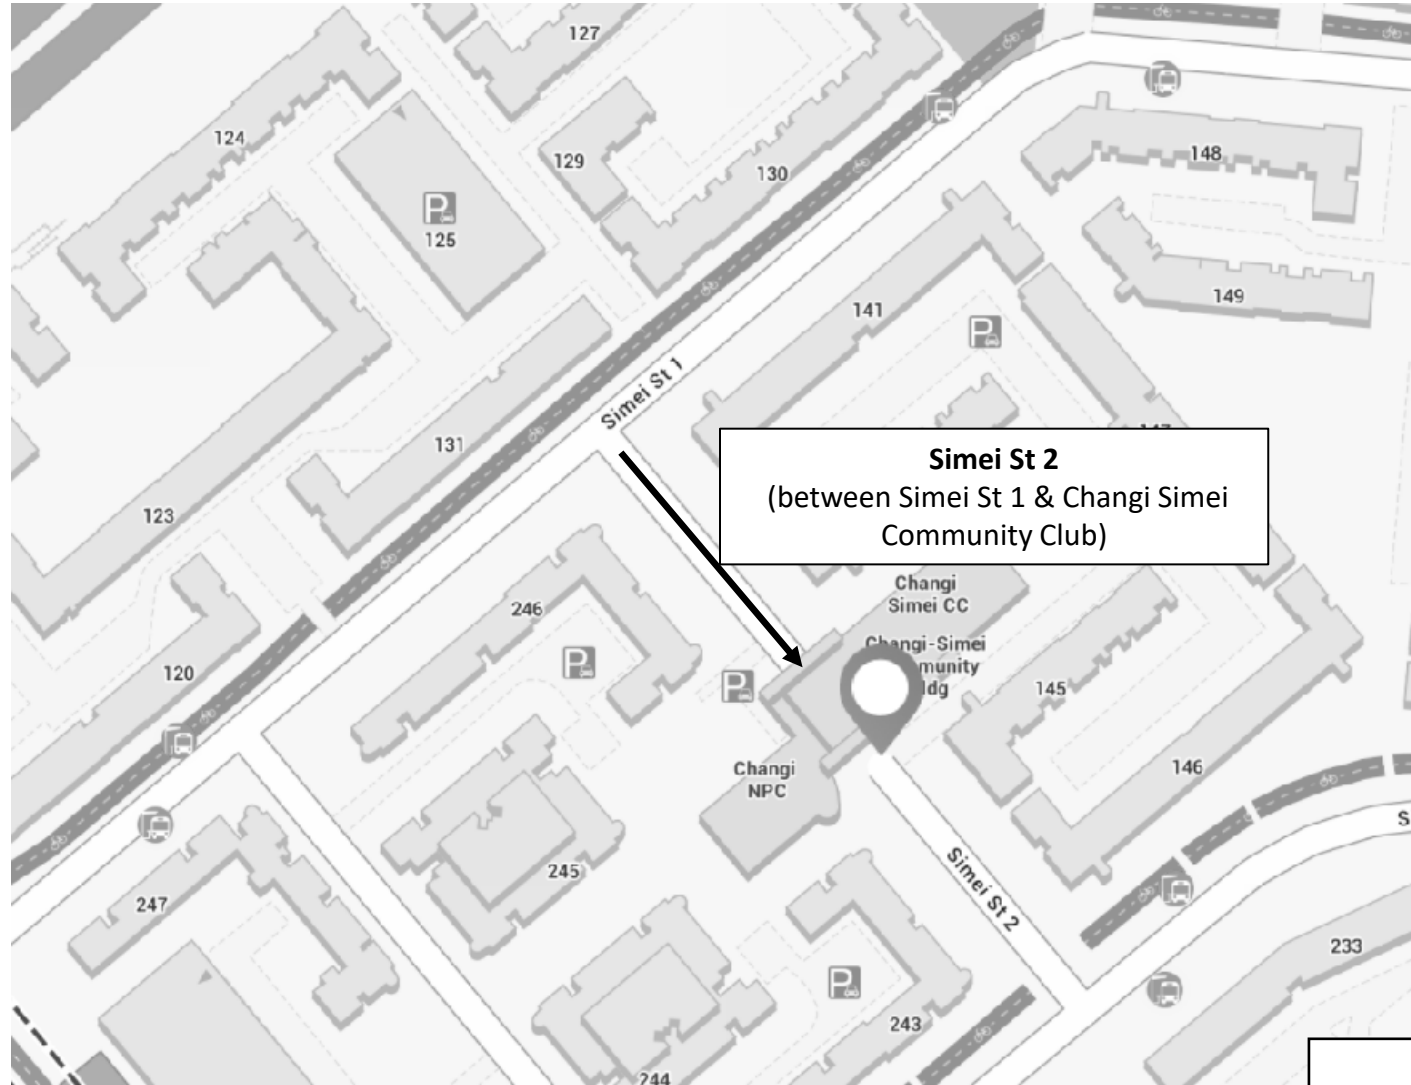

16 February 2025
10.00am to 7.00pm

Legend

→ Road closed in the direction shown

16 February 2025
09.00am to 11.59pm

Bedok North St 4 (both directions)
(between Bedok North Rd & Fengshan
GreenVille carpark entrance)

Legend
→ Road closed in the direction
shown