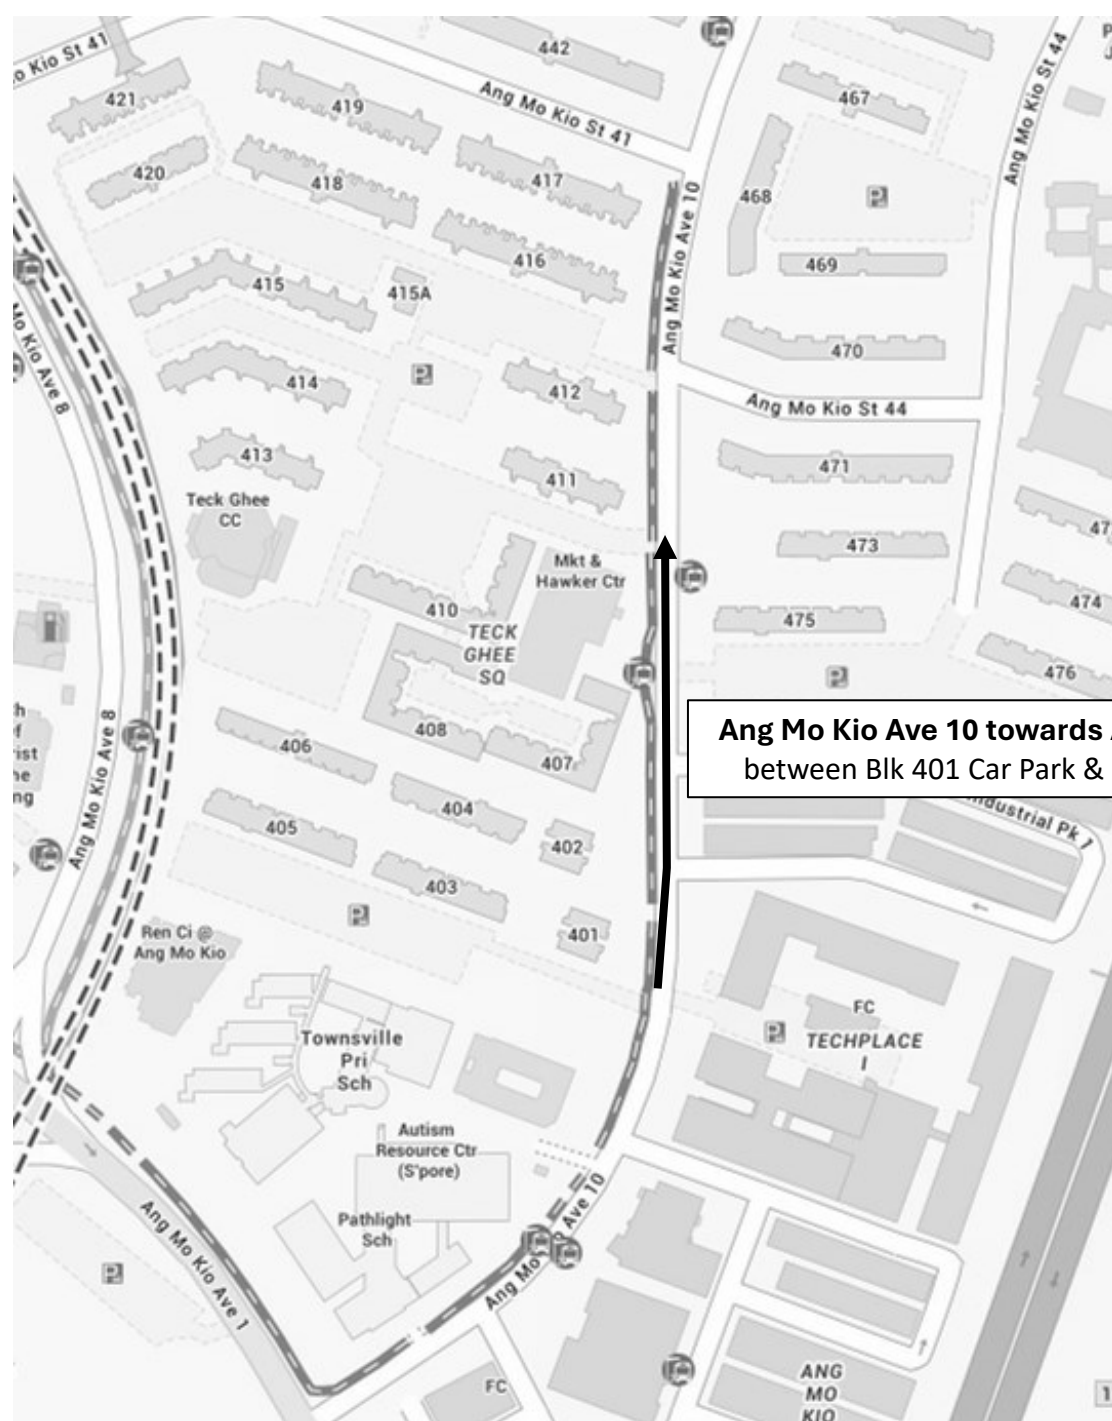

15 February 2025
5.00pm to 7.00pm

Ang Mo Kio Ave 10 towards Ang Mo Kio St 44
between Blk 401 Car Park & Blk 411 Car Park

Legend
→ Road closed in the direction shown

15 February 2025
9.00pm to 10.00pm

Fernvale Rd towards Sengkang West Way
(between Fernvale St & Sengkang West Way)

Legend
→ Road closed in the direction shown