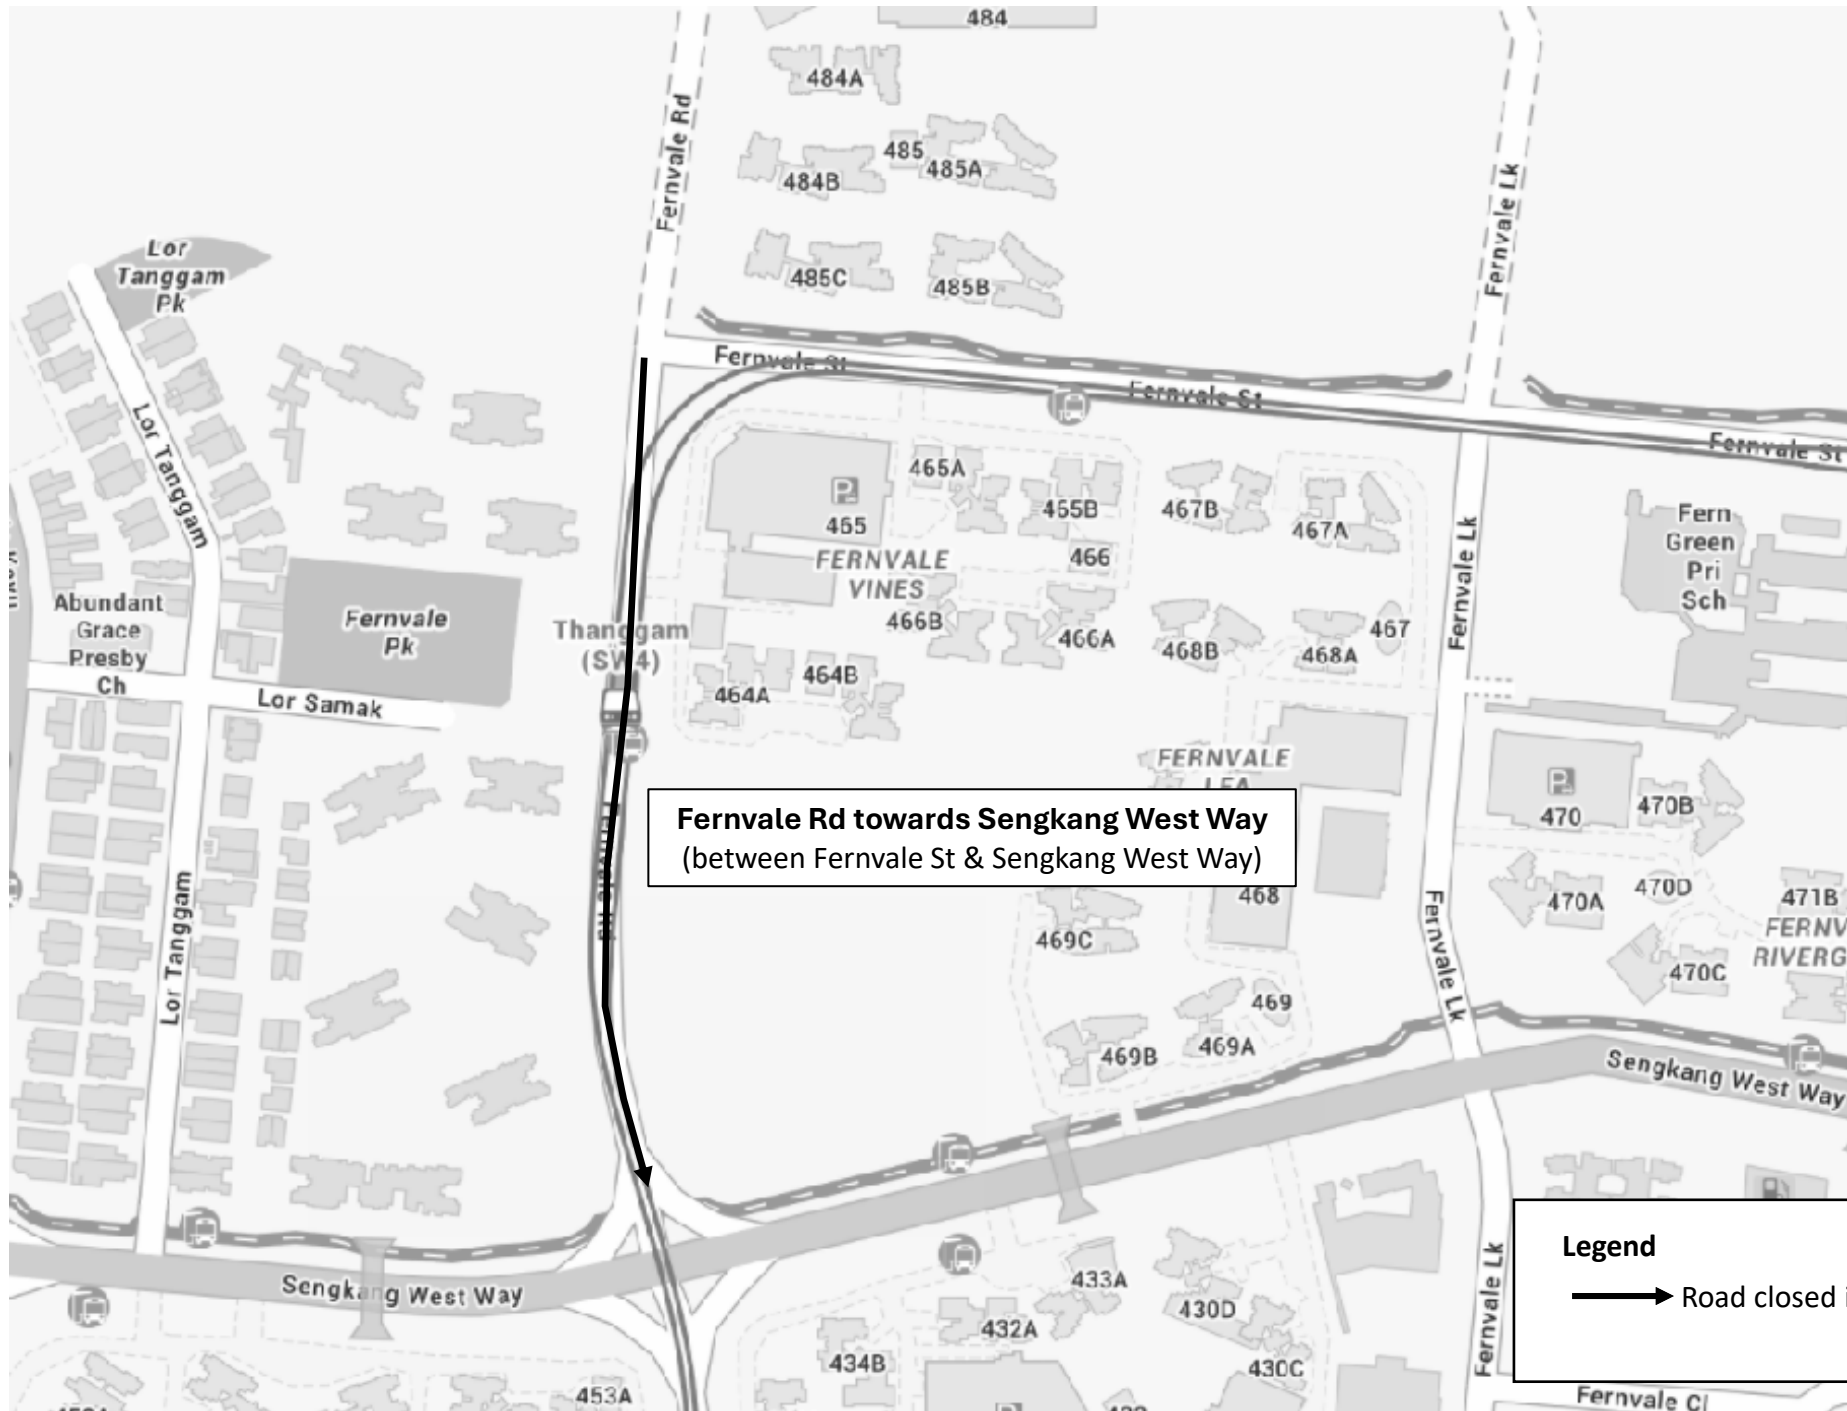

15 February 2025
5.00pm to 7.00pm

Ang Mo Kio Ave 10 towards Ang Mo Kio St 44
between Blk 401 Car Park & Blk 411 Car Park

Legend
→ Road closed in the direction shown

15 February 2025
9.00pm to 10.00pm

Fernvale Rd towards Sengkang West Way
(between Fernvale St & Sengkang West Way)

Legend
→ Road closed in the direction shown