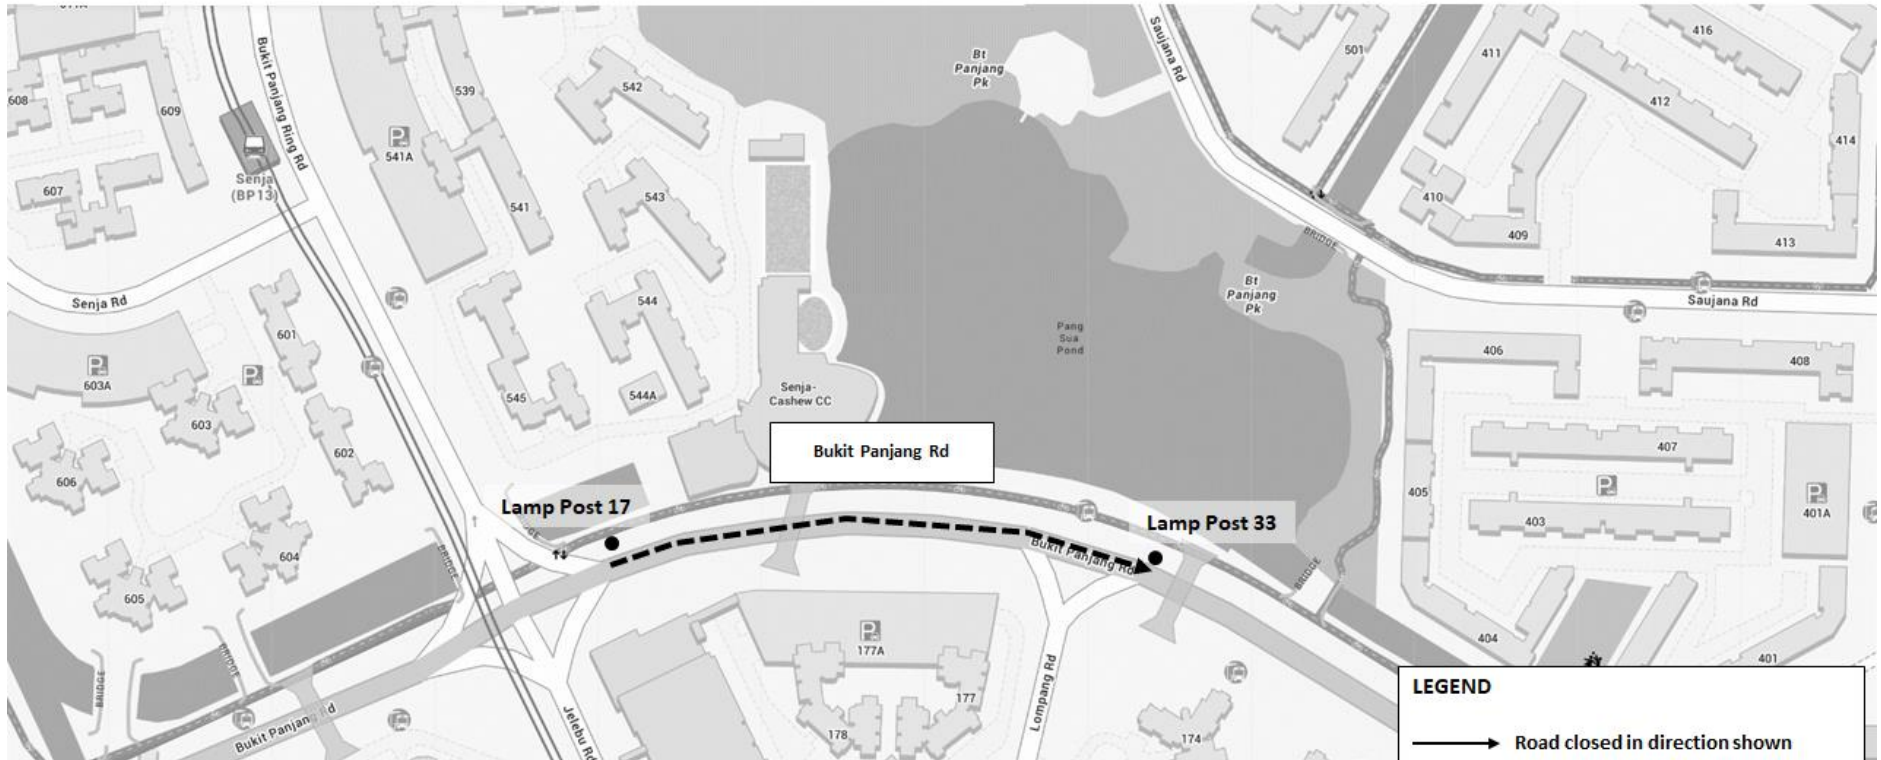

Chingay @ Holland-Bukit Timah GRC & Bukit Panjang SMC

Closure Period	Road Name	Closure Extent
5.00pm to 9.00pm	Petir Rd towards Gangsa Rd (between Pending Rd and Lamp Post 91)	Road closure
8.00pm to 11.00pm	Bukit Panjang Rd towards BKE (between Lamp Post 17 and Lamp Post 33)	2 left lanes closure

1 March 2024
5.00pm to 9.00pm

LEGEND

- Road closed in direction shown
- - - - -> Lanes closed in direction shown (traffic may still move alongside)

1 March 2024
8.00pm to 11.00pm

LEGEND

- Road closed in direction shown
- Lanes closed in direction shown (traffic may still move alongside)