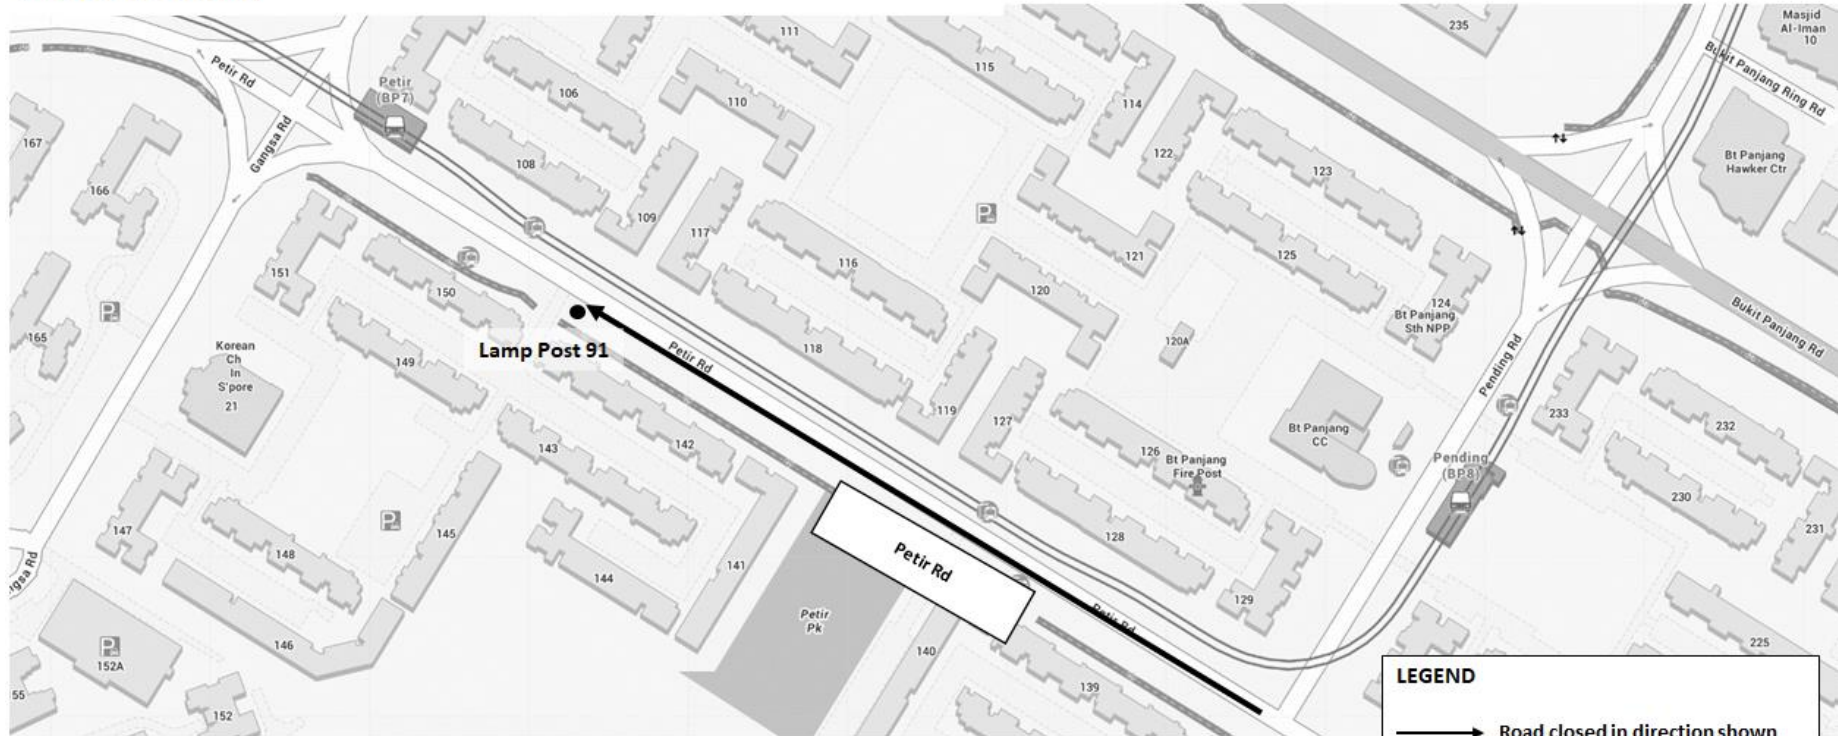

Chingay @ Holland-Bukit Timah GRC & Bukit Panjang SMC

Closure Period	Road Name	Closure Extent
5.00pm to 9.00pm	Petir Rd towards Gangsa Rd (between Pending Rd and Lamp Post 91)	Road closure
8.00pm to 11.00pm	Bukit Panjang Rd towards BKE (between Lamp Post 17 and Lamp Post 33)	2 left lanes closure

1 March 2024
5.00pm to 9.00pm

LEGEND

- Road closed in direction shown
- - - - -> Lanes closed in direction shown (traffic may still move alongside)

1 March 2024
8.00pm to 11.00pm

LEGEND

- Road closed in direction shown
- Lanes closed in direction shown (traffic may still move alongside)