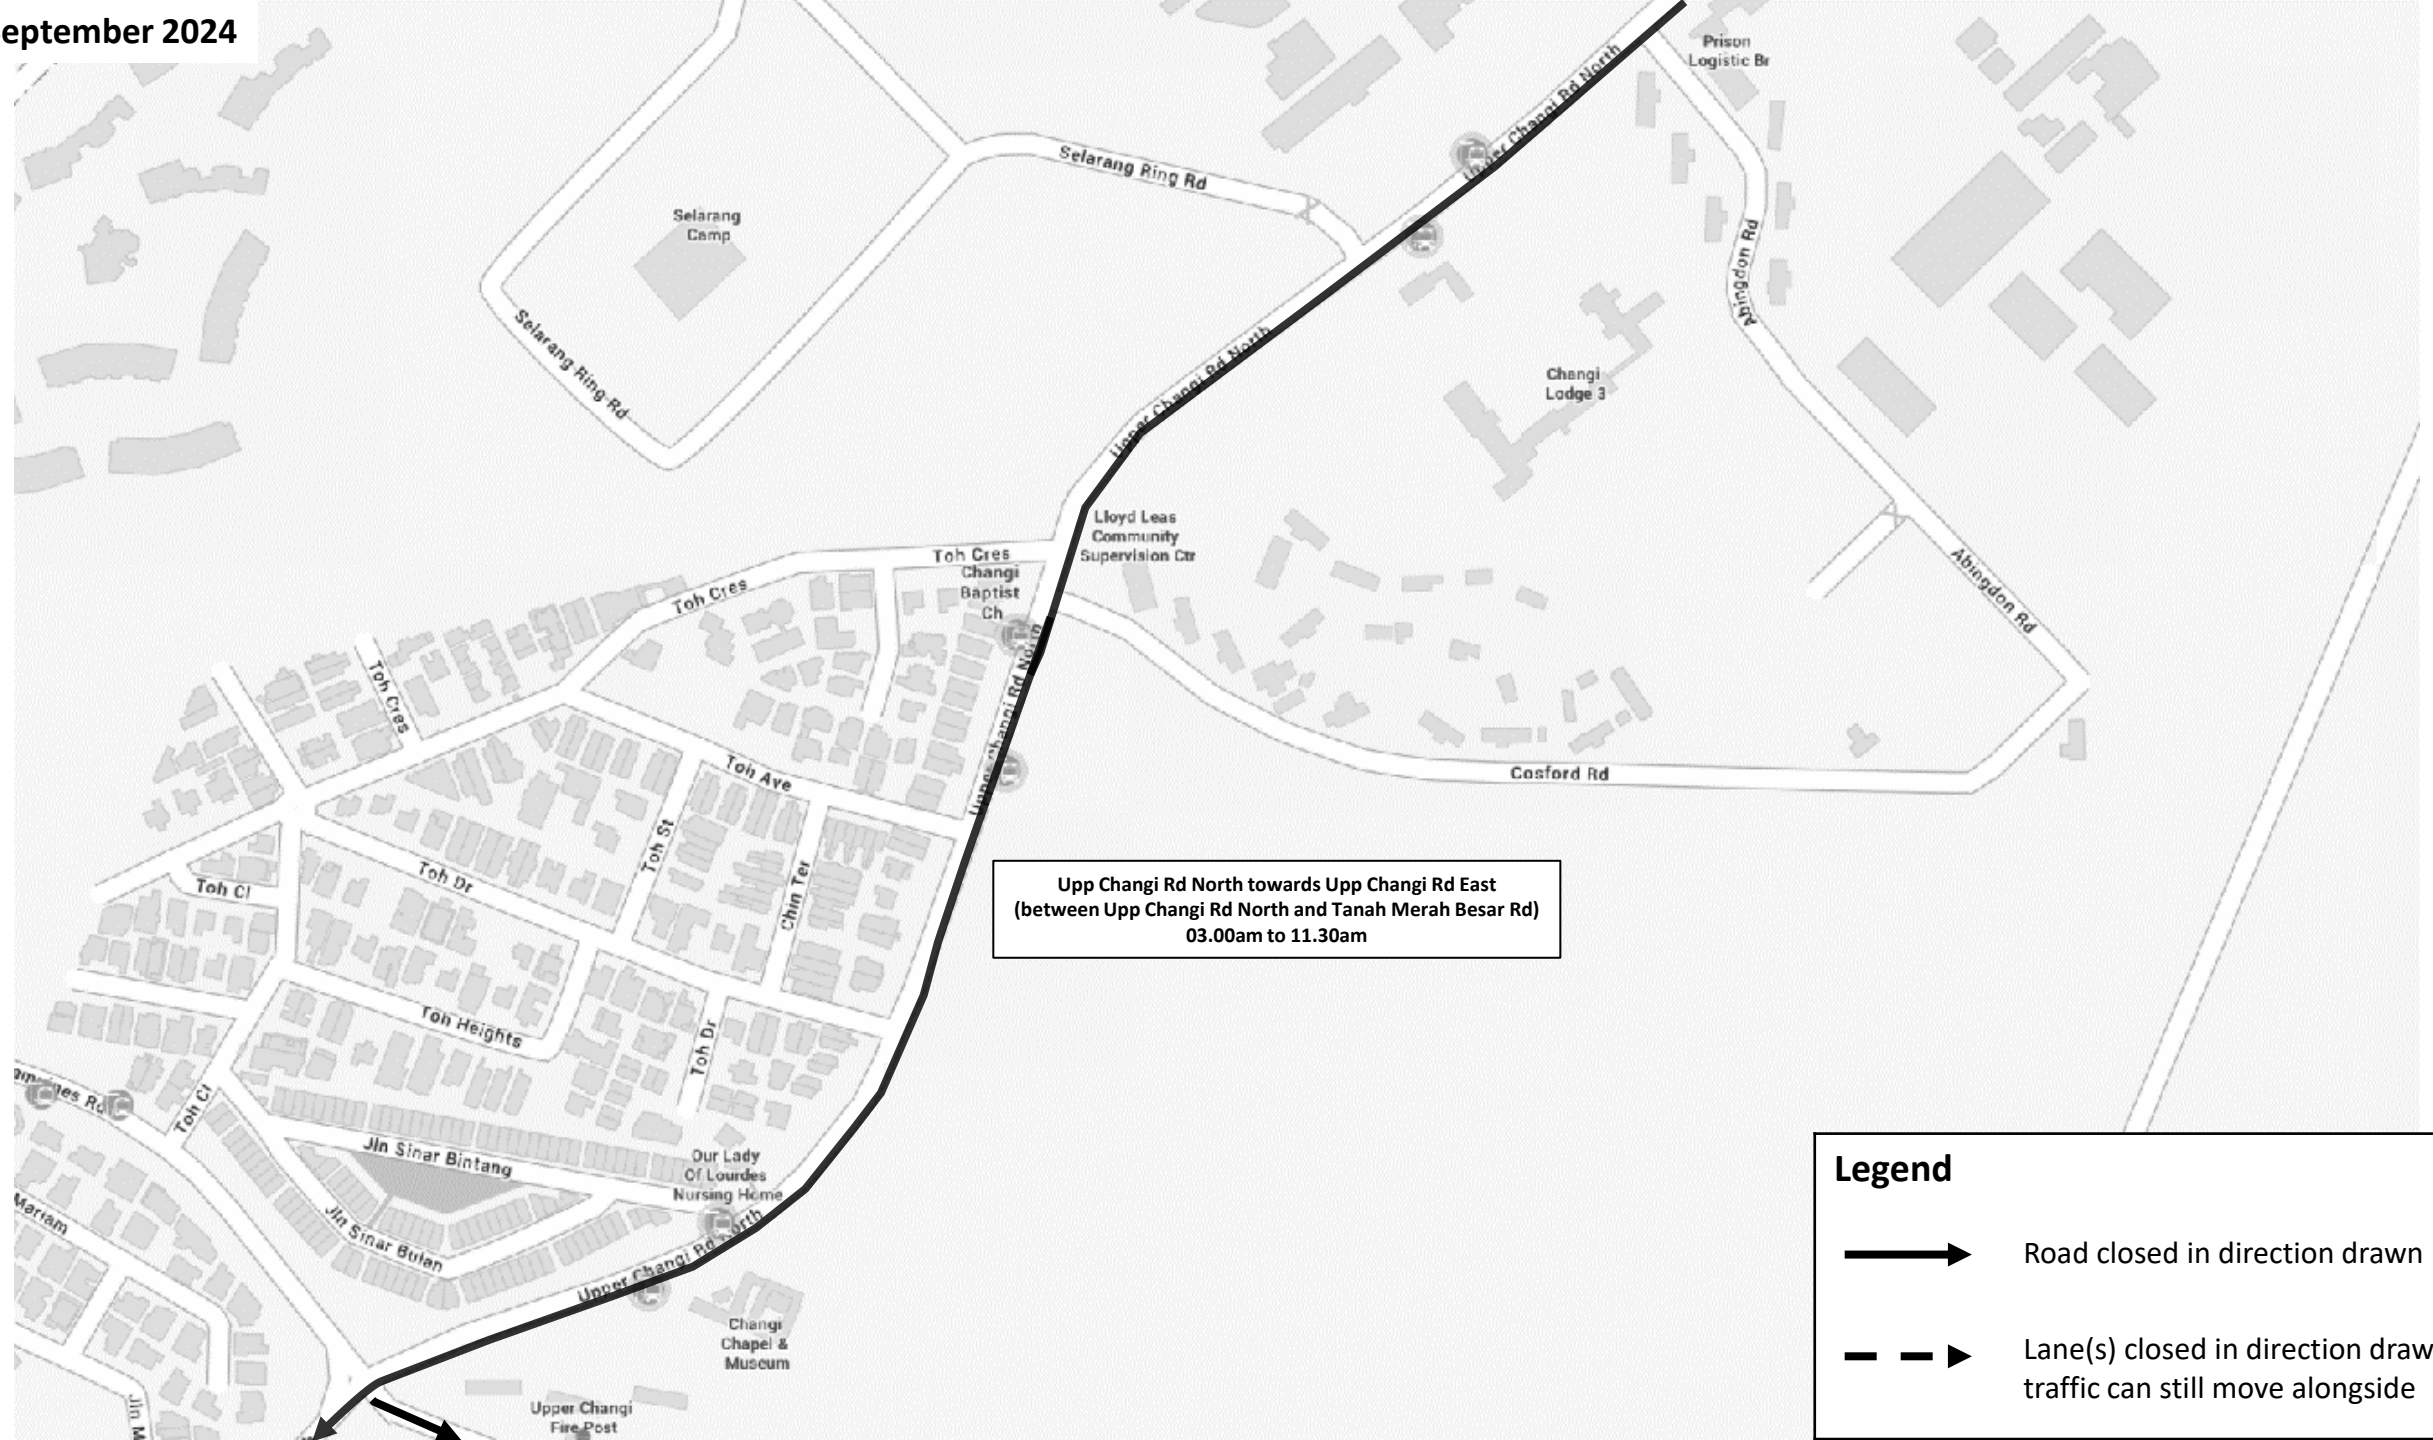

Yellow Ribbon Prison Run 2024

Closure Time	Road Name	Closure Extent
02.00am to 09.00am	Loyang Ave towards Changi Village Rd (between Cranwell Rd and Changi Village Rd)	Converted to 2-Way Road
	Loyang Ave towards Loyang Way (between Changi Village Rd and Cranwell Rd)	Carriageway Closure
02.00am to 10.30am	Loyang Ave towards Loyang Way (between Cranwell Rd and Loyang Way)	Leftmost Lane Closure
03.00am to 11.30am	Loyang Way towards Upp Changi Rd North (between Loyang Ave and Upp Changi Rd North)	Carriageway Closure
	Upp Changi Rd North towards Upp Changi Rd East (between Upp Changi Rd North and Tanah Merah Besar Rd)	
04.00am to 11.30am	Changi North Way towards Tanah Merah Besar Rd (between Lamp post 40 and Changi North St 1)	
	Changi North Way (between Tanah Merah Besar Rd and Lamp post 40)	
	Tanah Merah Besar Rd	Leftmost Lane Closure
	Changi North St 1 towards Changi North Way (between Upp Changi Rd North and Changi North Way)	
	Upp Changi Rd North towards Upp Changi Rd East (between Tanah Merah Besar Rd and Changi North St 1)	

1 September 2024

Legend

-  Road closed in direction drawn
-  Lane(s) closed in direction drawn, traffic can still move alongside
-  Temporary conversion to 2-way road

1 September 2024

Loyang Ave towards Loyang Way
(between Cranwell Rd and Loyang Way)
02.00am to 10.30am

Legend

-  Road closed in direction drawn
-  Lane(s) closed in direction drawn, traffic can still move alongside

Upp Changi Rd North towards Upp Changi Rd East
(between Upp Changi Rd North and Tanah Merah Besar Rd)
03.00am to 11.30am

Legend

-  Road closed in direction drawn
-  Lane(s) closed in direction drawn, traffic can still move alongside