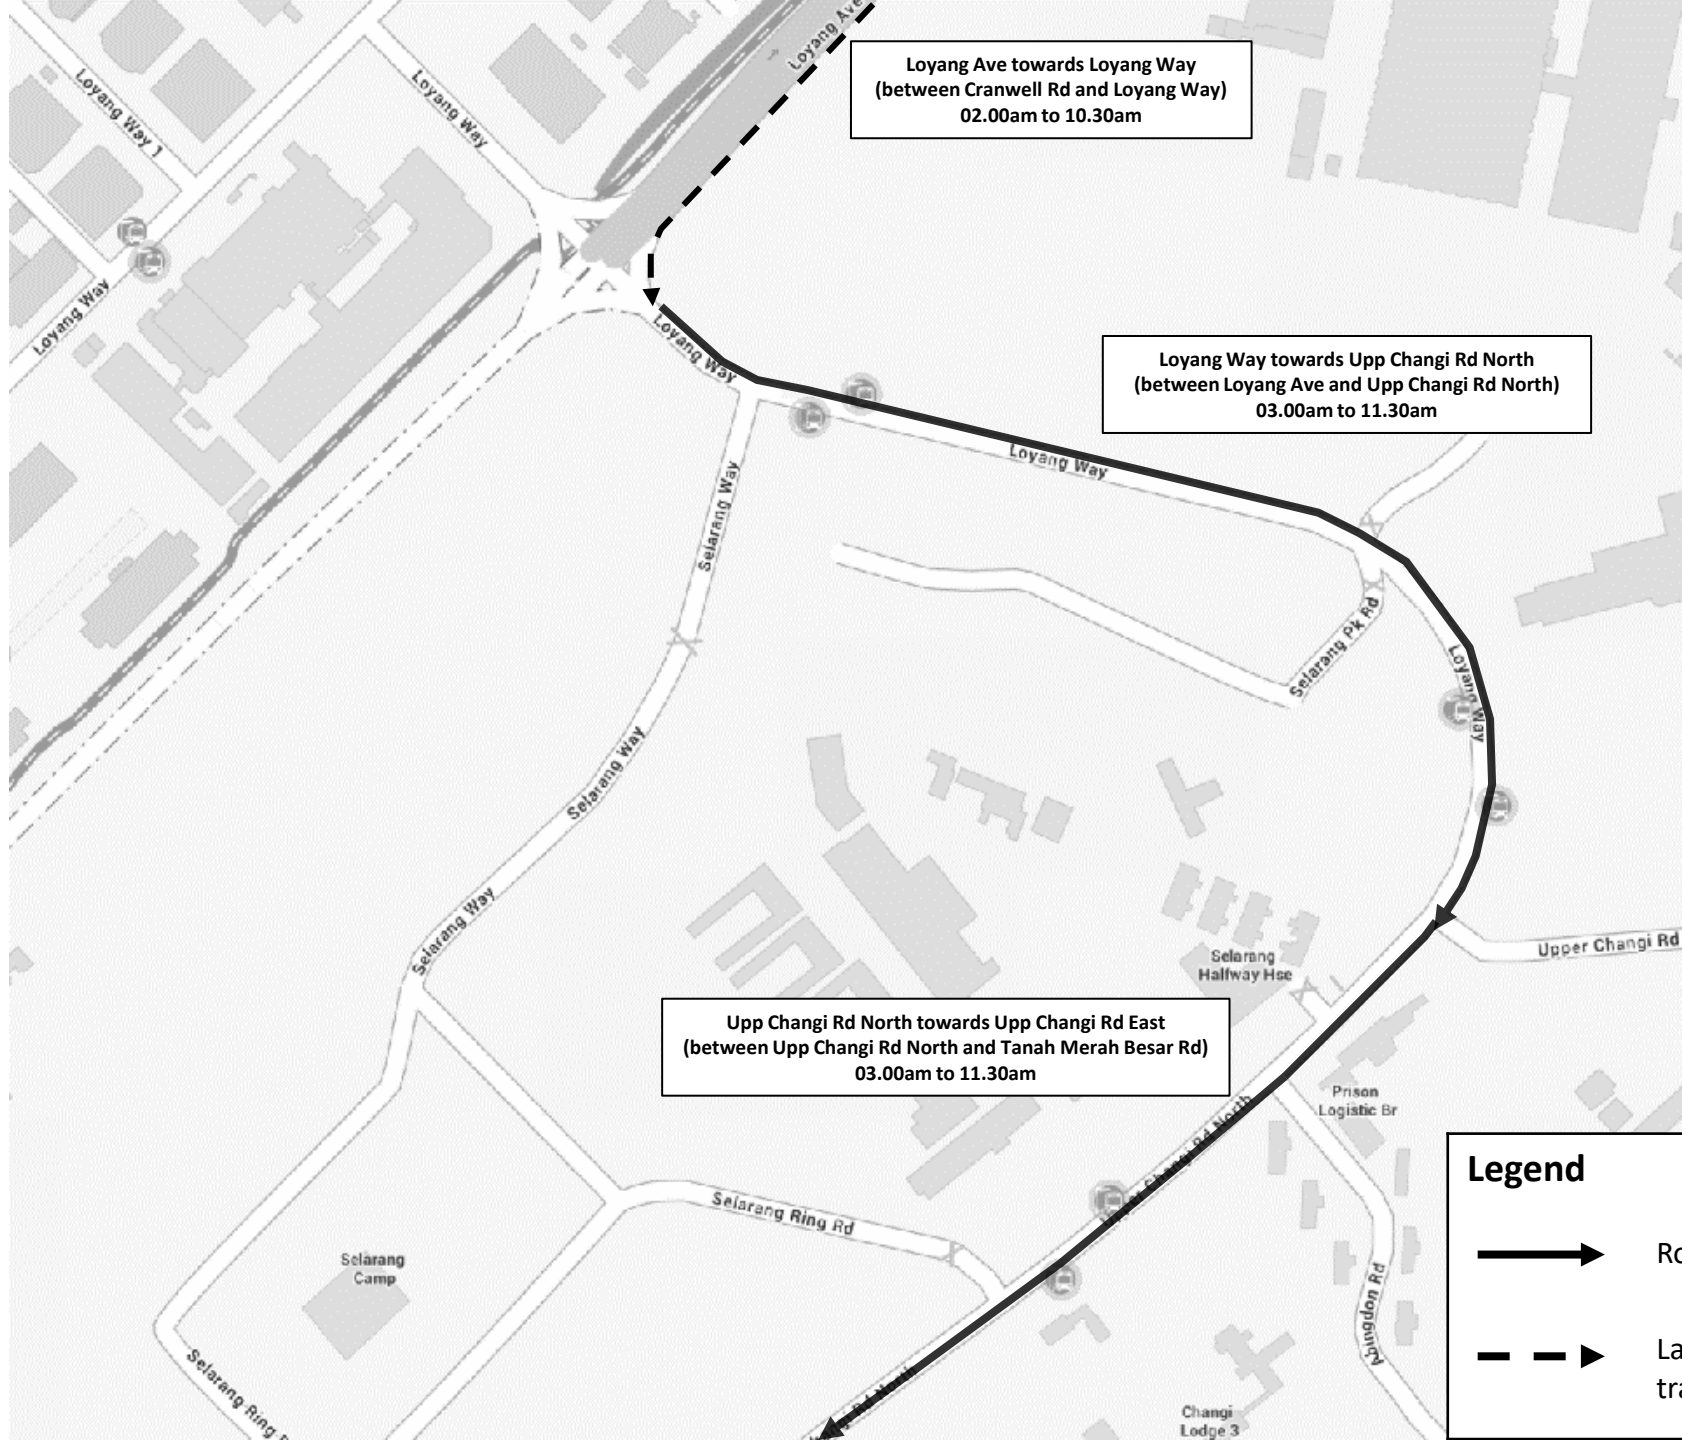

Yellow Ribbon Prison Run 2024

Closure Time	Road Name	Closure Extent
02.00am to 09.00am	Loyang Ave towards Changi Village Rd (between Cranwell Rd and Changi Village Rd)	Converted to 2-Way Road
	Loyang Ave towards Loyang Way (between Changi Village Rd and Cranwell Rd)	Carriageway Closure
02.00am to 10.30am	Loyang Ave towards Loyang Way (between Cranwell Rd and Loyang Way)	Leftmost Lane Closure
03.00am to 11.30am	Loyang Way towards Upp Changi Rd North (between Loyang Ave and Upp Changi Rd North)	Carriageway Closure
	Upp Changi Rd North towards Upp Changi Rd East (between Upp Changi Rd North and Tanah Merah Besar Rd)	
04.00am to 11.30am	Changi North Way towards Tanah Merah Besar Rd (between Lamp post 40 and Changi North St 1)	
	Changi North Way (between Tanah Merah Besar Rd and Lamp post 40)	
	Tanah Merah Besar Rd	Leftmost Lane Closure
	Changi North St 1 towards Changi North Way (between Upp Changi Rd North and Changi North Way)	
	Upp Changi Rd North towards Upp Changi Rd East (between Tanah Merah Besar Rd and Changi North St 1)	

1 September 2024

Legend

-  Road closed in direction drawn
-  Lane(s) closed in direction drawn, traffic can still move alongside
-  Temporary conversion to 2-way road

1 September 2024

Loyang Ave towards Loyang Way
(between Cranwell Rd and Loyang Way)
02.00am to 10.30am

Legend

-  Road closed in direction drawn
-  Lane(s) closed in direction drawn, traffic can still move alongside

Upp Changi Rd North towards Upp Changi Rd East
(between Upp Changi Rd North and Tanah Merah Besar Rd)
03.00am to 11.30am

Legend

-  Road closed in direction drawn
-  Lane(s) closed in direction drawn, traffic can still move alongside