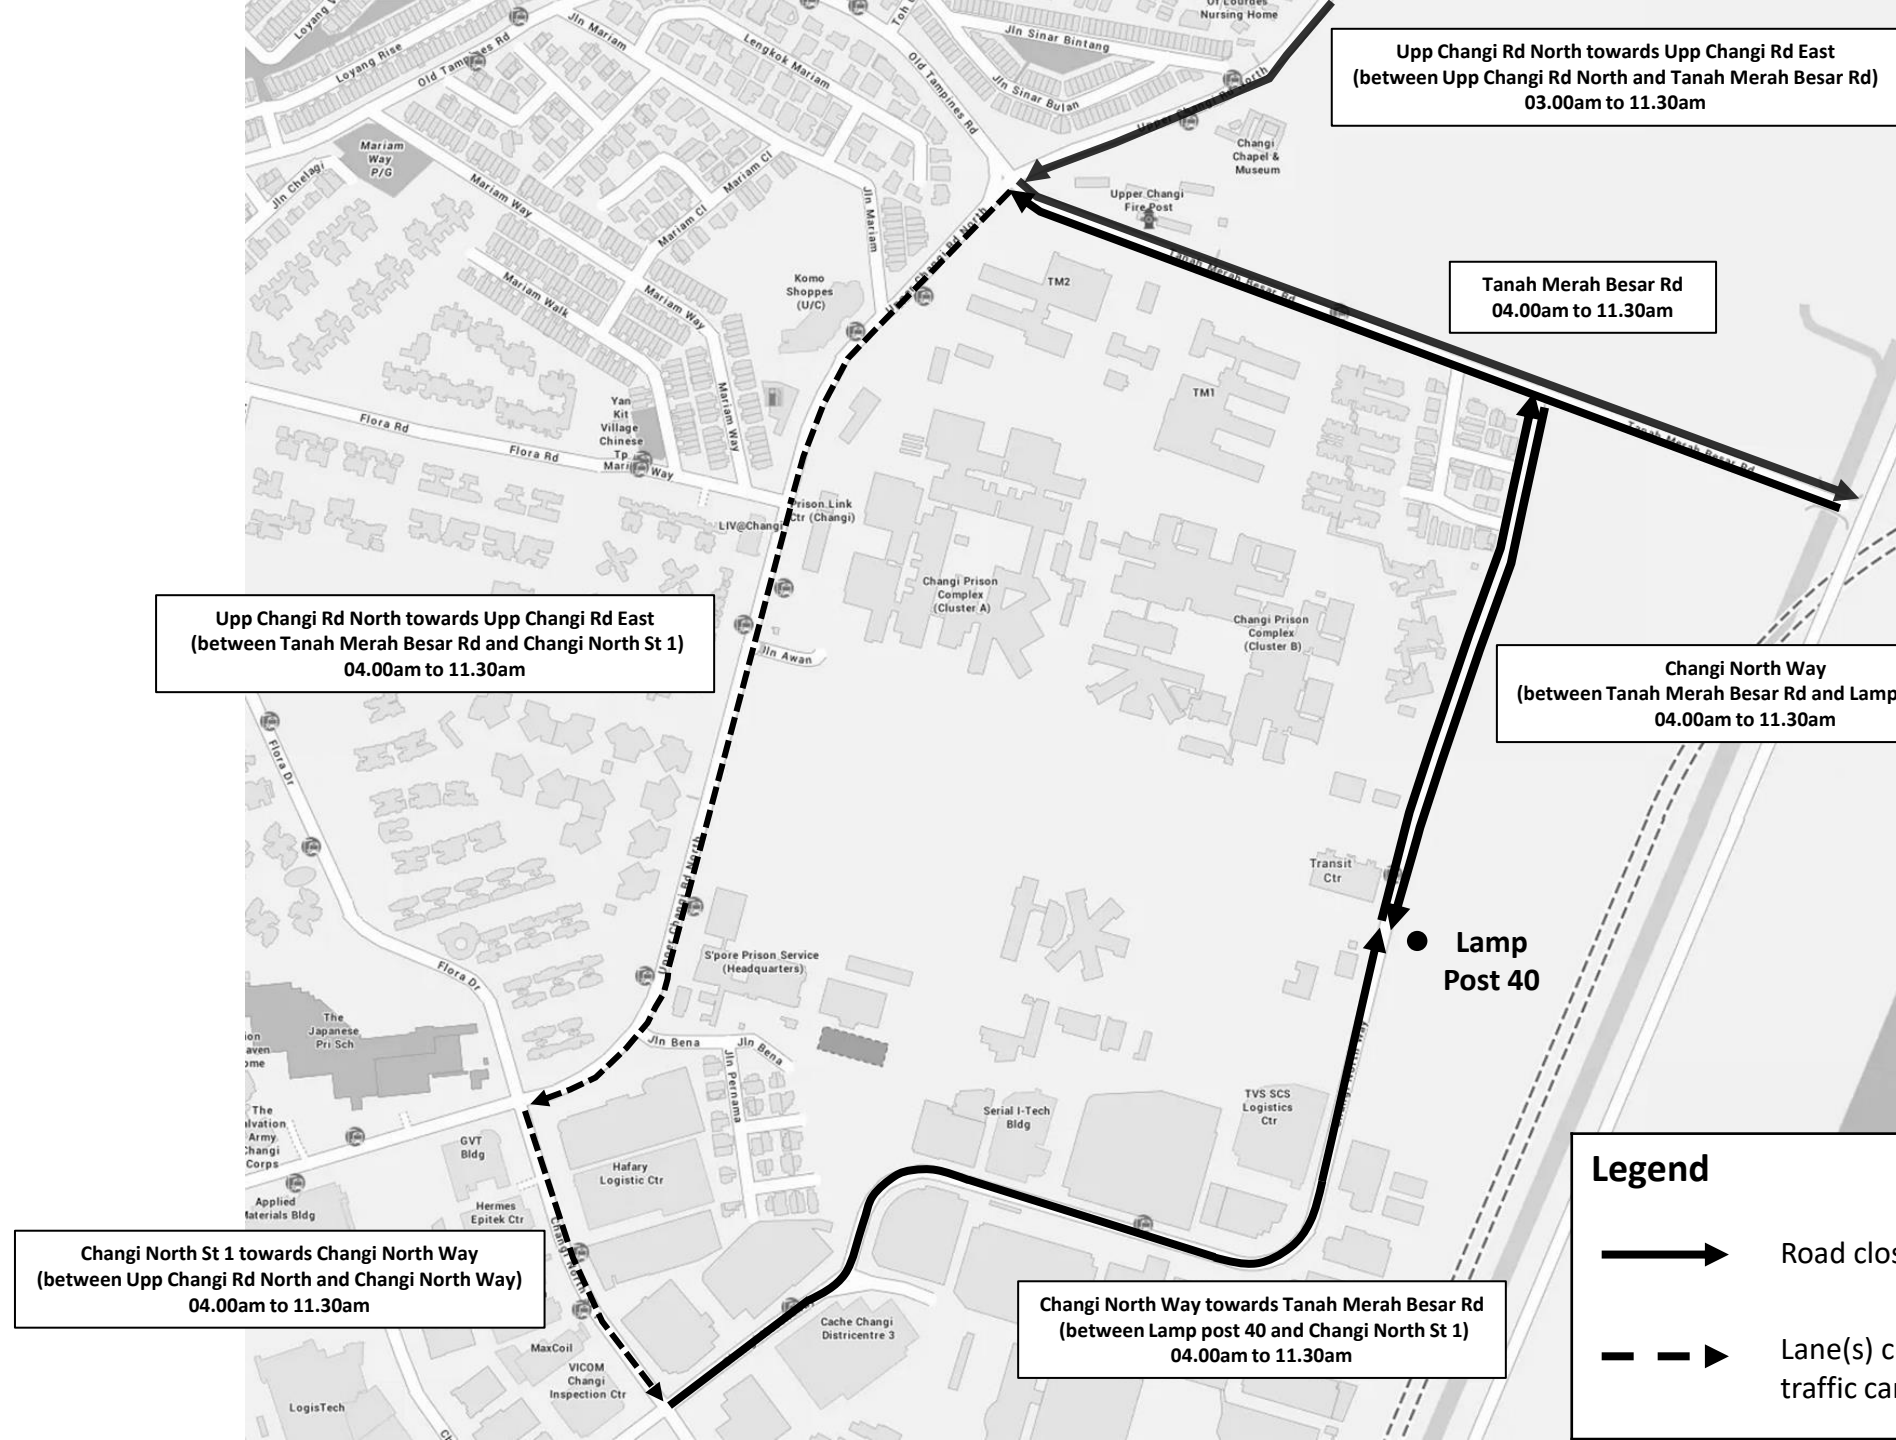

1 September 2024

Legend

-  Road closed in direction drawn
-  Lane(s) closed in direction drawn, traffic can still move alongside
-  Temporary conversion to 2-way road

1 September 2024

Loyang Ave towards Loyang Way
(between Cranwell Rd and Loyang Way)
02.00am to 10.30am

Legend

-  Road closed in direction drawn
-  Lane(s) closed in direction drawn, traffic can still move alongside

Upp Changi Rd North towards Upp Changi Rd East
(between Upp Changi Rd North and Tanah Merah Besar Rd)
03.00am to 11.30am

Legend

-  Road closed in direction drawn
-  Lane(s) closed in direction drawn, traffic can still move alongside