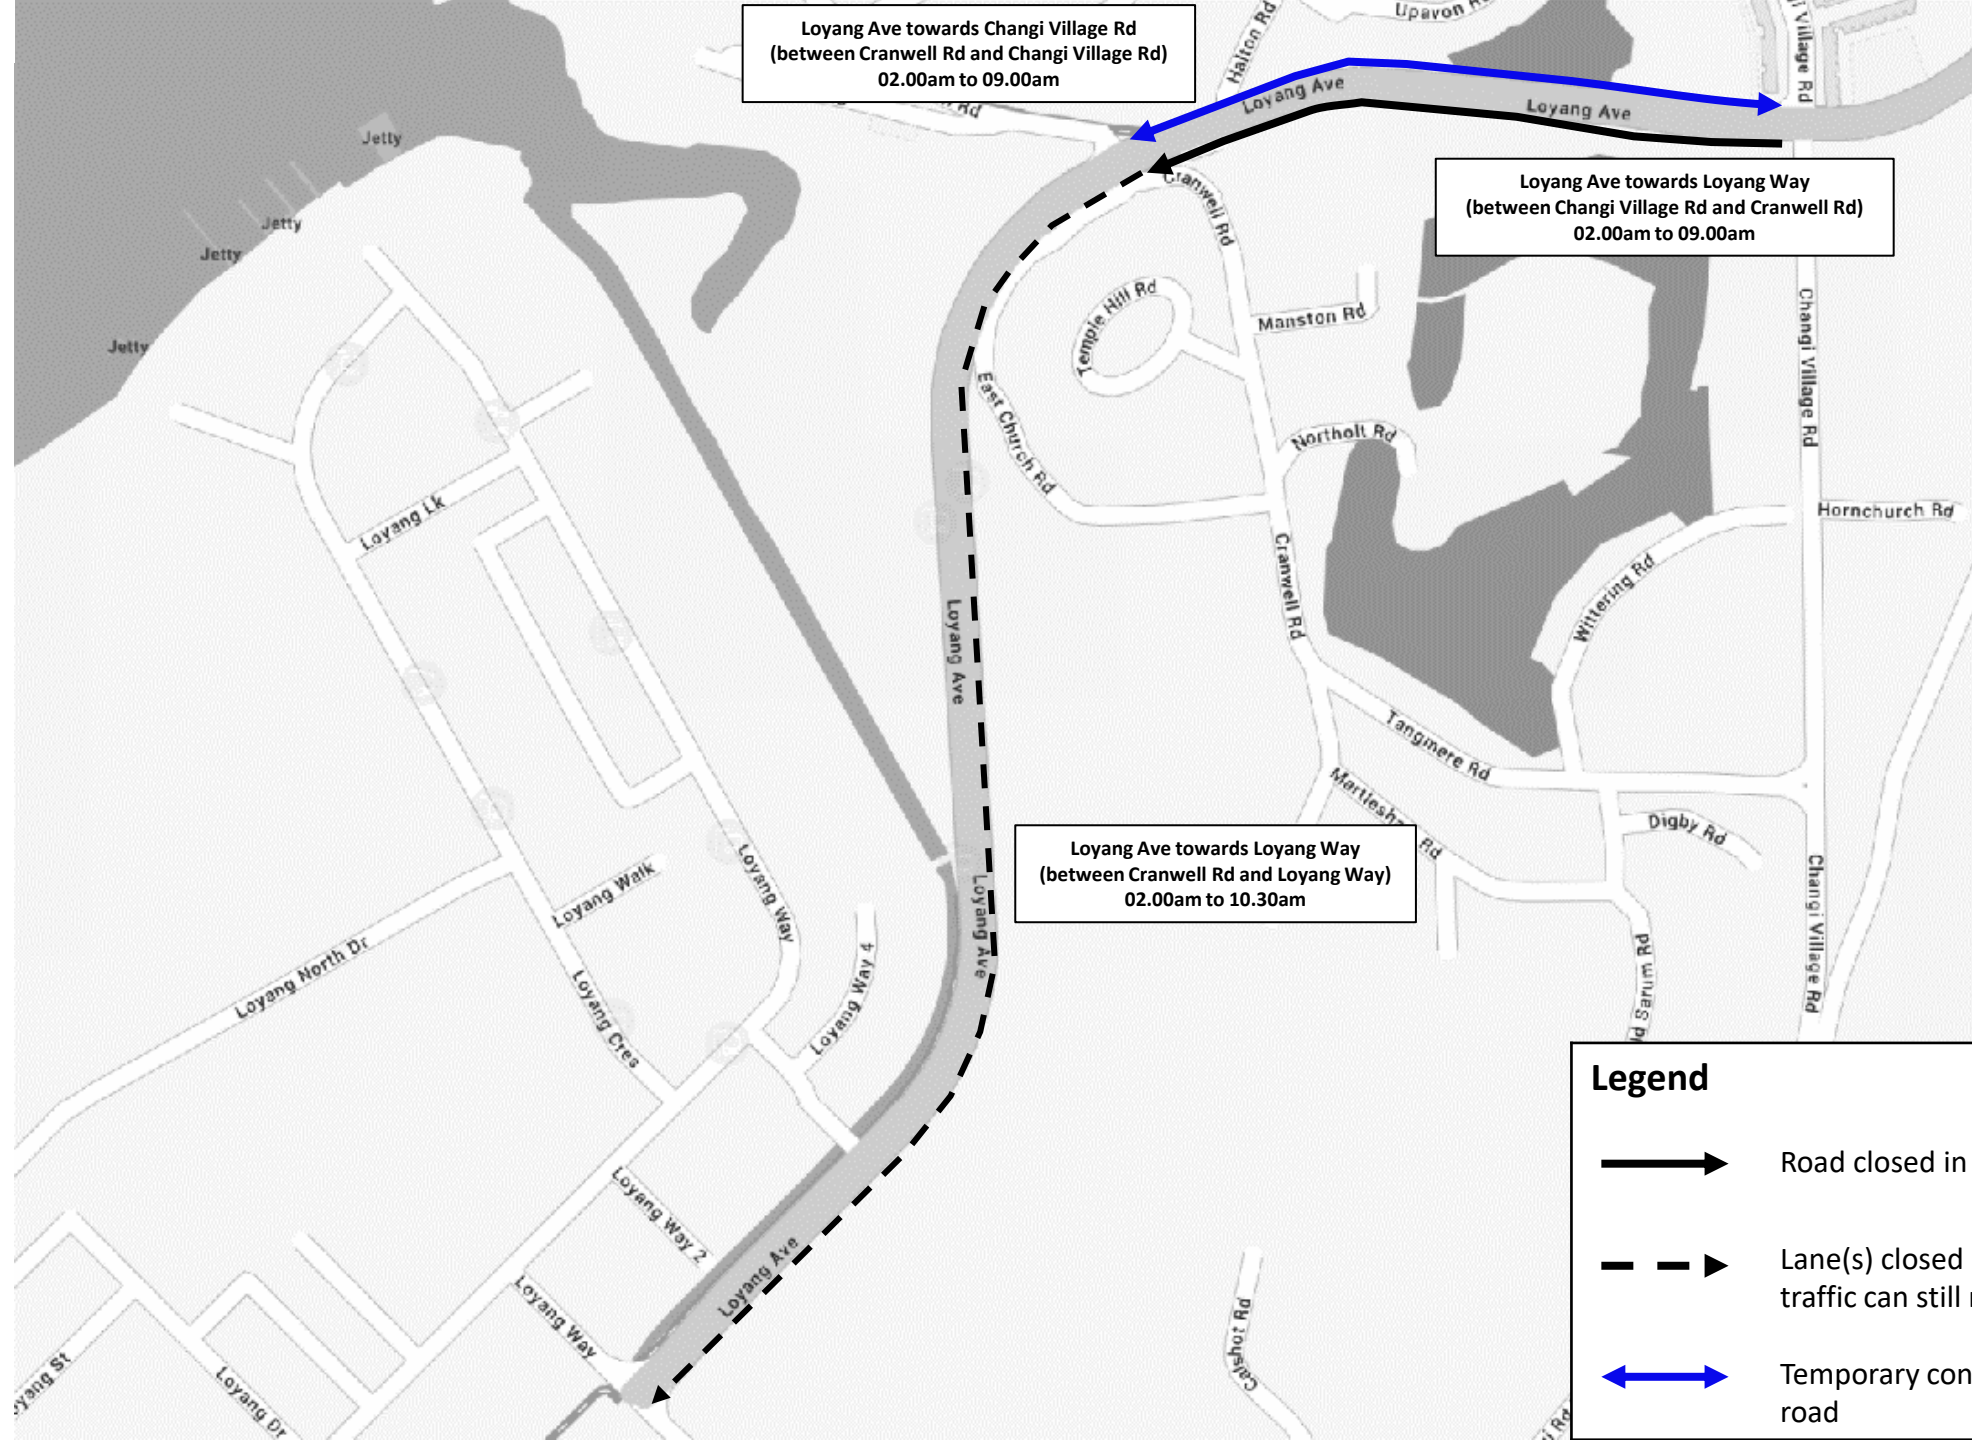

Yellow Ribbon Prison Run 2024

Closure Time	Road Name	Closure Extent
02.00am to 09.00am	Loyang Ave towards Changi Village Rd (between Cranwell Rd and Changi Village Rd)	Converted to 2-Way Road
	Loyang Ave towards Loyang Way (between Changi Village Rd and Cranwell Rd)	Carriageway Closure
02.00am to 10.30am	Loyang Ave towards Loyang Way (between Cranwell Rd and Loyang Way)	Leftmost Lane Closure
03.00am to 11.30am	Loyang Way towards Upp Changi Rd North (between Loyang Ave and Upp Changi Rd North)	Carriageway Closure
	Upp Changi Rd North towards Upp Changi Rd East (between Upp Changi Rd North and Tanah Merah Besar Rd)	
04.00am to 11.30am	Changi North Way towards Tanah Merah Besar Rd (between Lamp post 40 and Changi North St 1)	
	Changi North Way (between Tanah Merah Besar Rd and Lamp post 40)	
	Tanah Merah Besar Rd	Leftmost Lane Closure
	Changi North St 1 towards Changi North Way (between Upp Changi Rd North and Changi North Way)	
	Upp Changi Rd North towards Upp Changi Rd East (between Tanah Merah Besar Rd and Changi North St 1)	

1 September 2024

Legend

-  Road closed in direction drawn
-  Lane(s) closed in direction drawn, traffic can still move alongside
-  Temporary conversion to 2-way road

1 September 2024

Loyang Ave towards Loyang Way
(between Cranwell Rd and Loyang Way)
02.00am to 10.30am

Legend

-  Road closed in direction drawn
-  Lane(s) closed in direction drawn, traffic can still move alongside

Upp Changi Rd North towards Upp Changi Rd East
(between Upp Changi Rd North and Tanah Merah Besar Rd)
03.00am to 11.30am

Legend

-  Road closed in direction drawn
-  Lane(s) closed in direction drawn, traffic can still move alongside