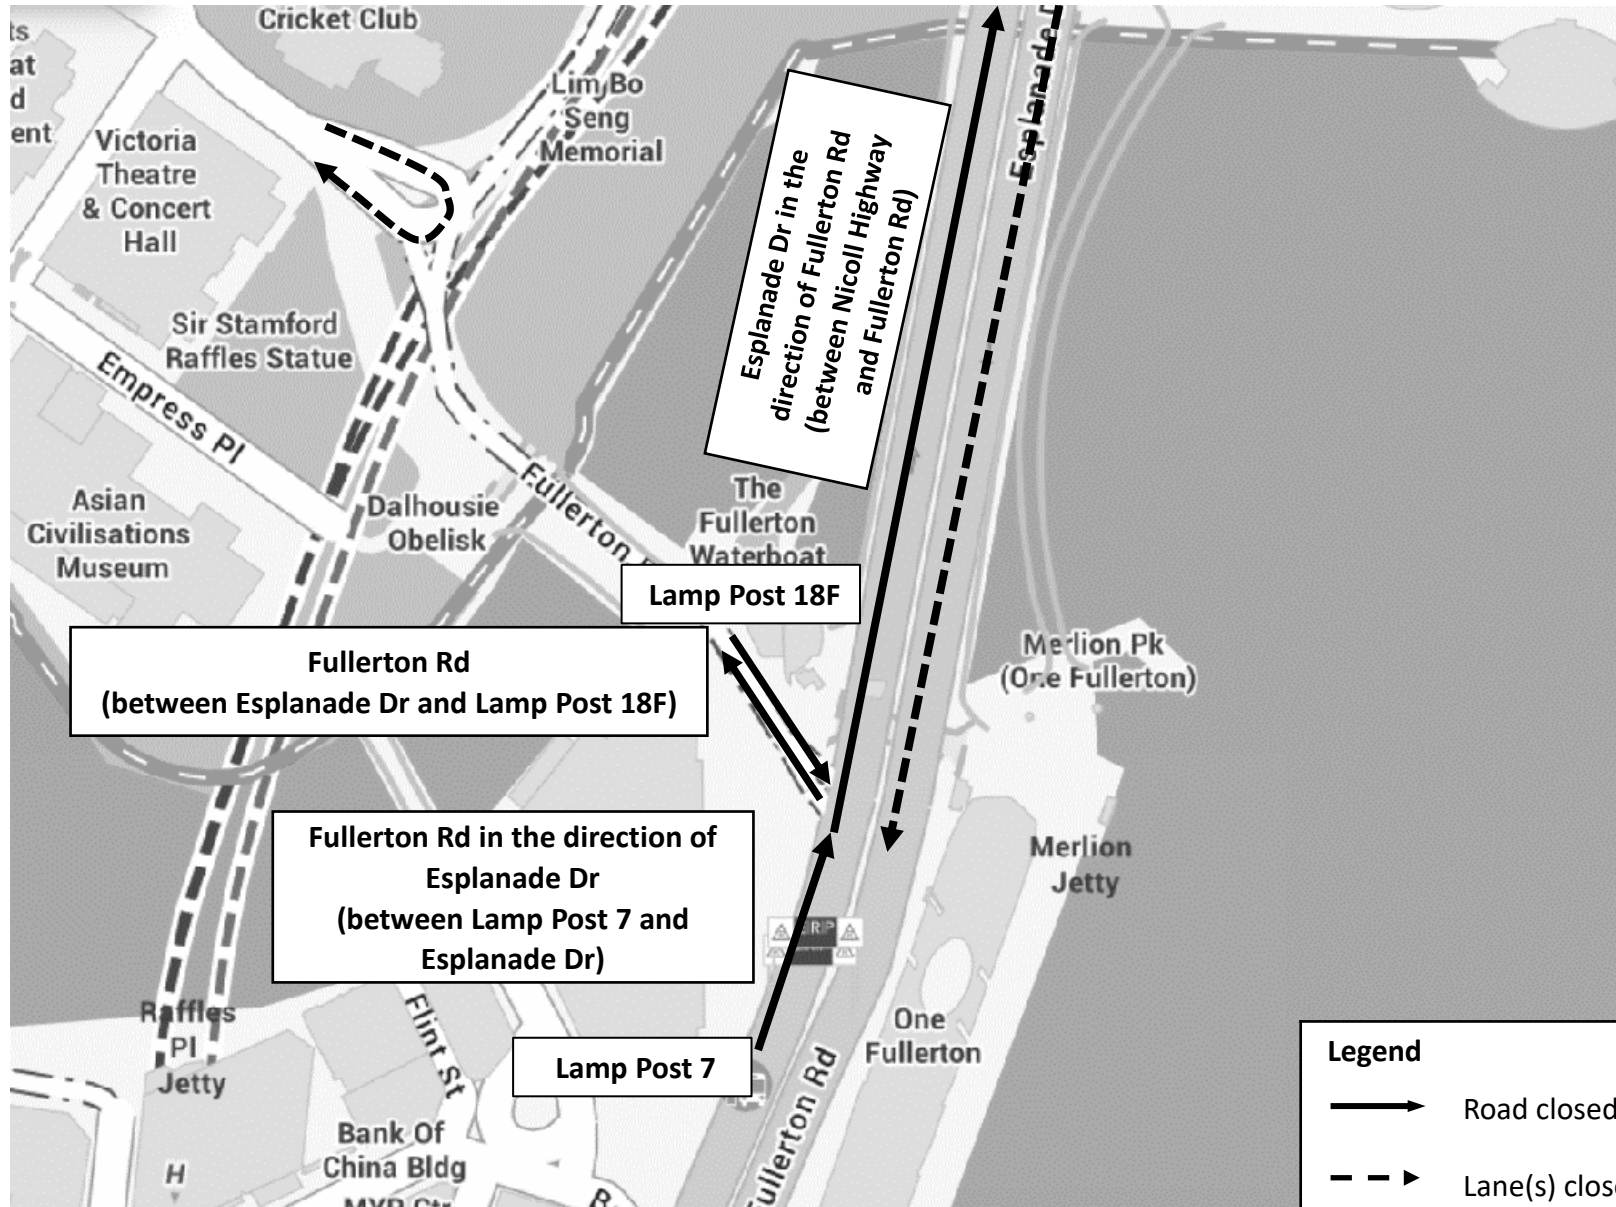

Tour De France Prudential Singapore Criterium

Closure Time	Rd Name	Closure Extent
<p style="text-align: center;">9 November 2024, 09.00am to 10 November 2024, 8.00pm</p>	<p style="text-align: center;">Connaught Dr in the direction of Parliament Place (between Lamp Post 3F and Lamp Post 24S2)</p>	<p style="text-align: center;">Left Lane Closure</p>
	<p style="text-align: center;">Connaught Dr in the direction of Stamford Rd (between Lamp Post 4 and Stamford Rd)</p>	<p style="text-align: center;">Full Closure</p>
<p style="text-align: center;">10 November 2024, 02.30am to 8.00pm</p>	<p style="text-align: center;">Fullerton Rd (between Esplanade Dr and Lamp Post 18F)</p>	
	<p style="text-align: center;">Fullerton Rd in the direction of Esplanade Dr (between Lamp Post 7 and Esplanade Dr)</p>	<p style="text-align: center;">Carriageway Closure</p>
	<p style="text-align: center;">Esplanade Dr in the direction of Nicoll Highway (between Fullerton Rd and Nicoll Highway)</p>	
	<p style="text-align: center;">Esplanade Dr in the direction of Fullerton Rd (between Nicoll Highway and Fullerton Rd)</p>	<p style="text-align: center;">2 Left Lanes Closure</p>
	<p style="text-align: center;">Stamford Rd in the direction Fort Canning Link (between Nicoll Highway and Lamp Post 4F)</p>	<p style="text-align: center;">2 Left Lanes Closure</p>

Legend

-  Road closed in direction shown
-  Lane(s) closed in the direction shown

10 November 2024
02.30am to 8.00pm

Legend

-  Road closed in direction shown
-  Lane(s) closed in the direction shown

10 November 2024

02.30am to 8.00pm

Legend

-  Road closed in direction shown
-  Lane(s) closed in the direction shown