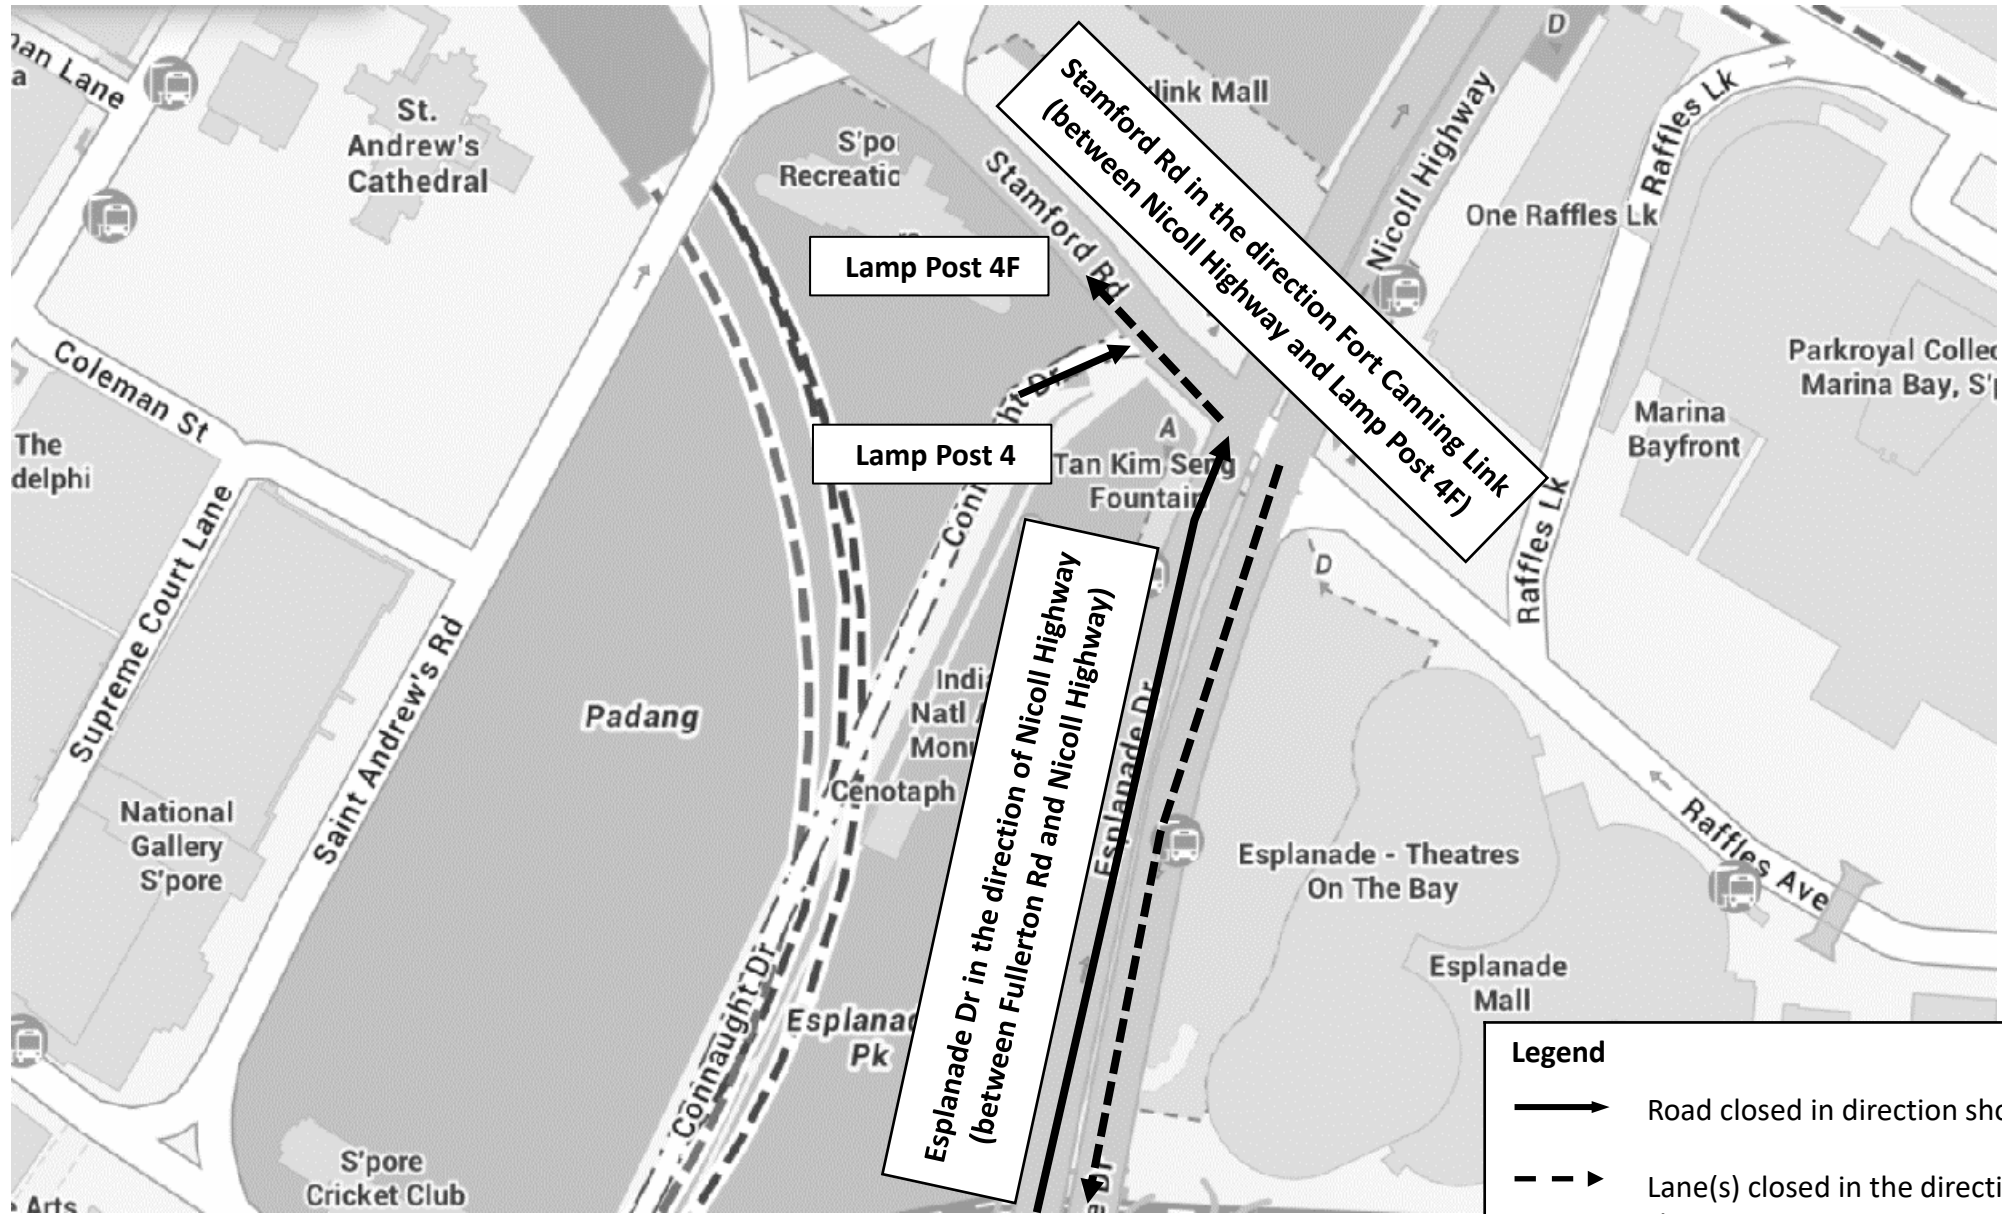

Tour De France Prudential Singapore Criterium

Closure Time	Rd Name	Closure Extent
<p style="text-align: center;">9 November 2024, 09.00am to 10 November 2024, 8.00pm</p>	<p style="text-align: center;">Connaught Dr in the direction of Parliament Place (between Lamp Post 3F and Lamp Post 24S2)</p>	<p style="text-align: center;">Left Lane Closure</p>
	<p style="text-align: center;">Connaught Dr in the direction of Stamford Rd (between Lamp Post 4 and Stamford Rd)</p>	<p style="text-align: center;">Full Closure</p>
<p style="text-align: center;">10 November 2024, 02.30am to 8.00pm</p>	<p style="text-align: center;">Fullerton Rd (between Esplanade Dr and Lamp Post 18F)</p>	
	<p style="text-align: center;">Fullerton Rd in the direction of Esplanade Dr (between Lamp Post 7 and Esplanade Dr)</p>	<p style="text-align: center;">Carriageway Closure</p>
	<p style="text-align: center;">Esplanade Dr in the direction of Nicoll Highway (between Fullerton Rd and Nicoll Highway)</p>	
	<p style="text-align: center;">Esplanade Dr in the direction of Fullerton Rd (between Nicoll Highway and Fullerton Rd)</p>	<p style="text-align: center;">2 Left Lanes Closure</p>
	<p style="text-align: center;">Stamford Rd in the direction Fort Canning Link (between Nicoll Highway and Lamp Post 4F)</p>	<p style="text-align: center;">2 Left Lanes Closure</p>

Legend

-  Road closed in direction shown
-  Lane(s) closed in the direction shown

10 November 2024
02.30am to 8.00pm

Legend

-  Road closed in direction shown
-  Lane(s) closed in the direction shown

10 November 2024

02.30am to 8.00pm

Legend

-  Road closed in direction shown
-  Lane(s) closed in the direction shown