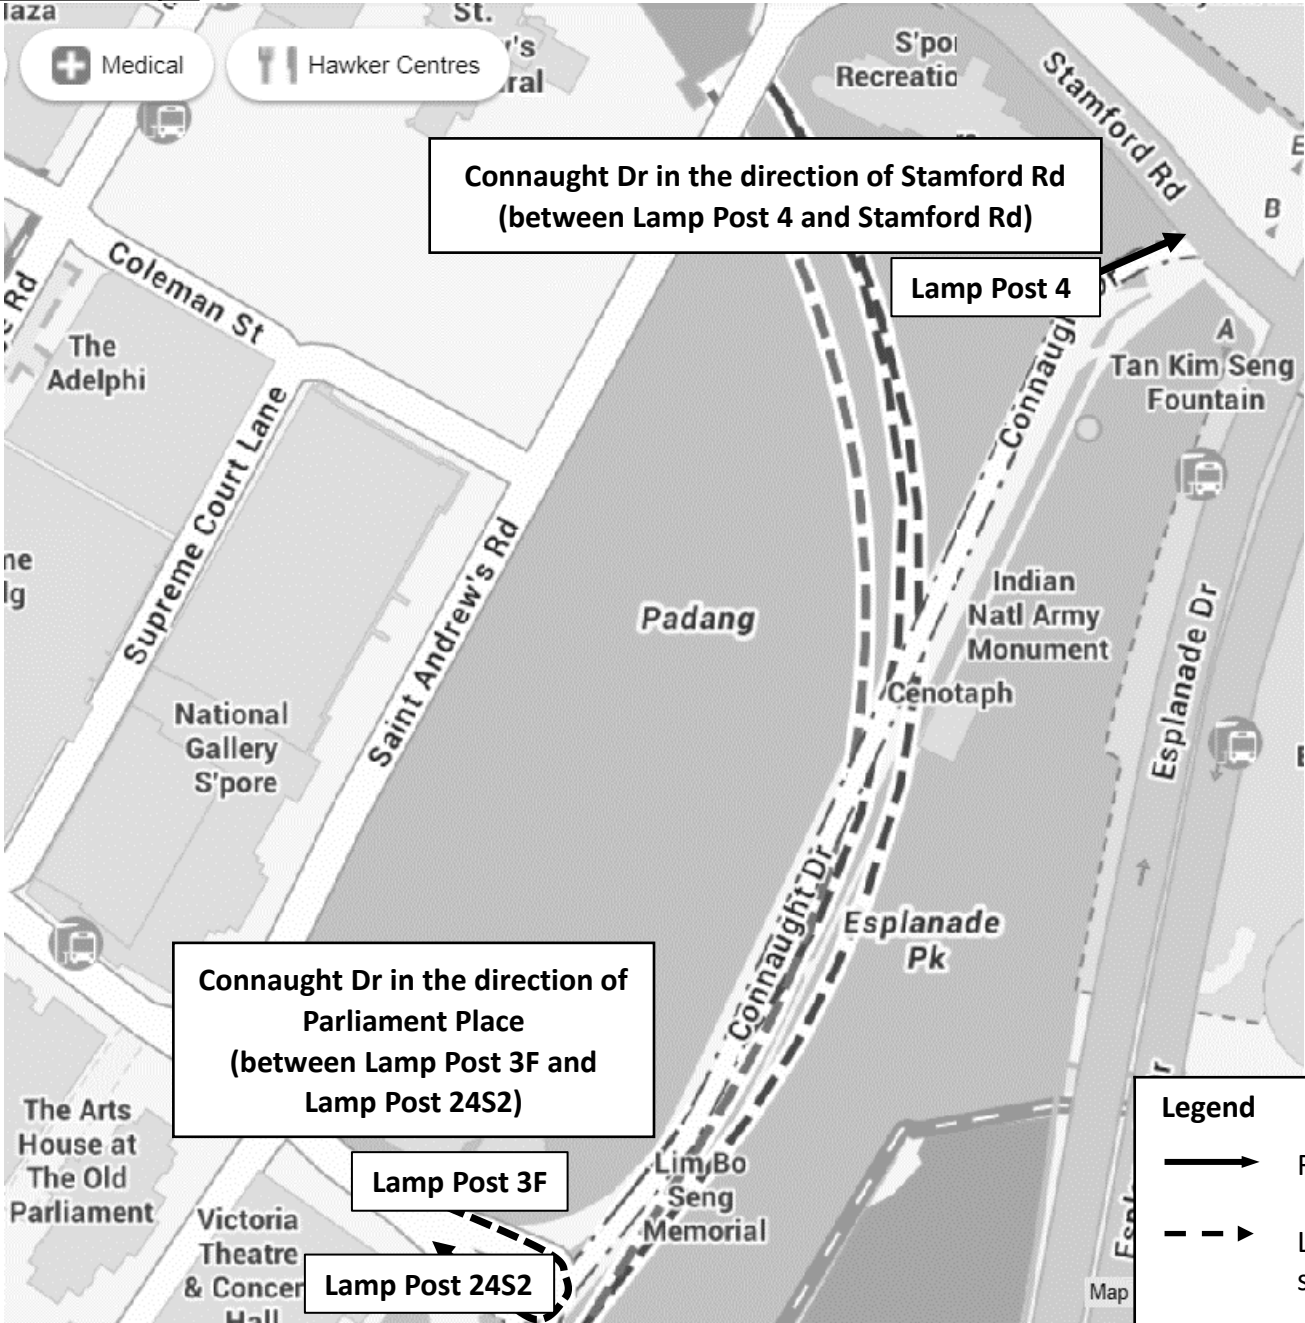

Tour De France Prudential Singapore Criterium

Closure Time	Rd Name	Closure Extent
<p style="text-align: center;">9 November 2024, 09.00am to 10 November 2024, 8.00pm</p>	<p style="text-align: center;">Connaught Dr in the direction of Parliament Place (between Lamp Post 3F and Lamp Post 24S2)</p>	<p style="text-align: center;">Left Lane Closure</p>
	<p style="text-align: center;">Connaught Dr in the direction of Stamford Rd (between Lamp Post 4 and Stamford Rd)</p>	<p style="text-align: center;">Full Closure</p>
<p style="text-align: center;">10 November 2024, 02.30am to 8.00pm</p>	<p style="text-align: center;">Fullerton Rd (between Esplanade Dr and Lamp Post 18F)</p>	
	<p style="text-align: center;">Fullerton Rd in the direction of Esplanade Dr (between Lamp Post 7 and Esplanade Dr)</p>	<p style="text-align: center;">Carriageway Closure</p>
	<p style="text-align: center;">Esplanade Dr in the direction of Nicoll Highway (between Fullerton Rd and Nicoll Highway)</p>	
	<p style="text-align: center;">Esplanade Dr in the direction of Fullerton Rd (between Nicoll Highway and Fullerton Rd)</p>	<p style="text-align: center;">2 Left Lanes Closure</p>
	<p style="text-align: center;">Stamford Rd in the direction Fort Canning Link (between Nicoll Highway and Lamp Post 4F)</p>	<p style="text-align: center;">2 Left Lanes Closure</p>

Legend

-  Road closed in direction shown
-  Lane(s) closed in the direction shown

10 November 2024
02.30am to 8.00pm

Legend

-  Road closed in direction shown
-  Lane(s) closed in the direction shown

10 November 2024

02.30am to 8.00pm

Legend

-  Road closed in direction shown
-  Lane(s) closed in the direction shown