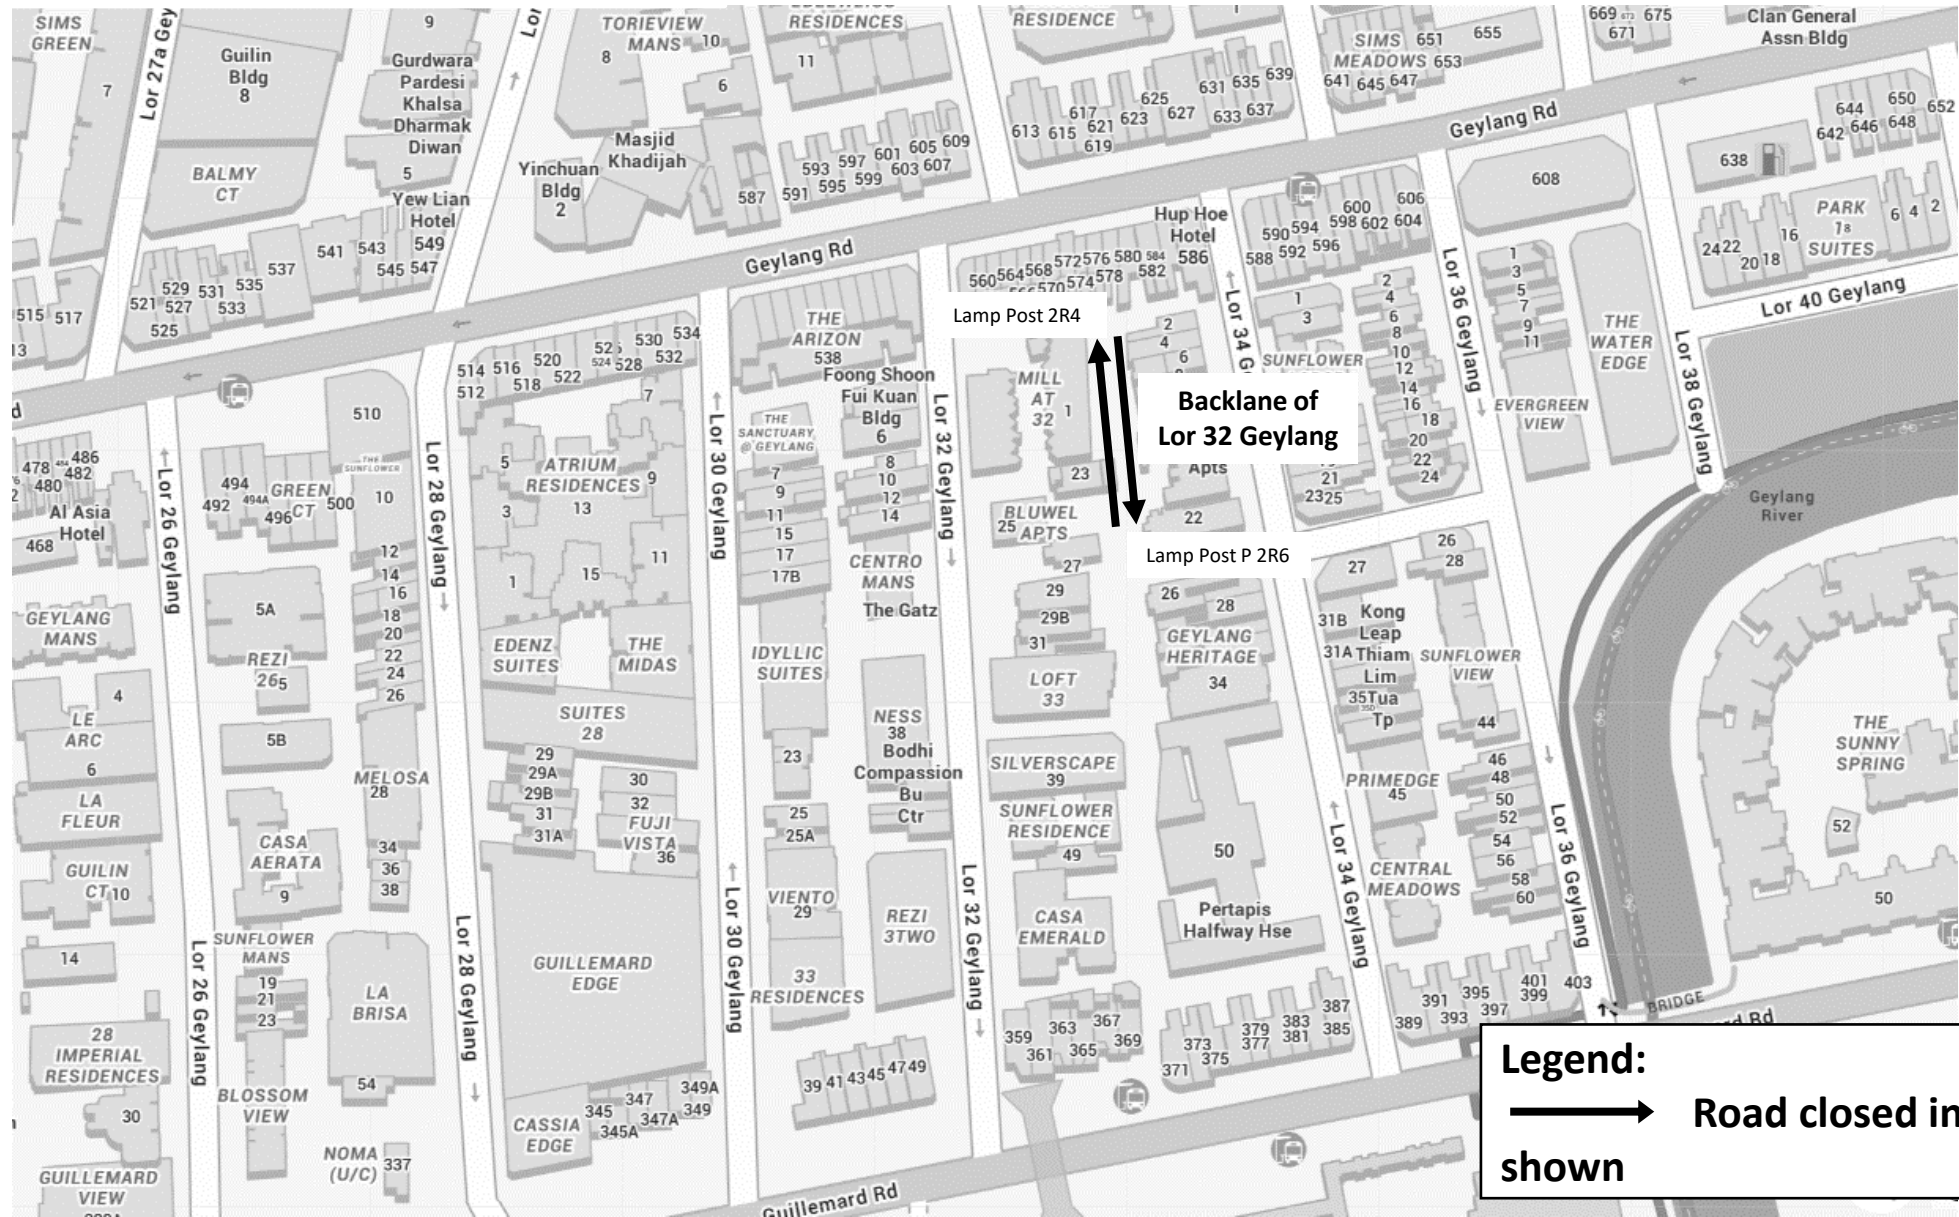

**3 November 2024, 09.00am to 10.00pm**

**Legend:**  
→ Road closed in the direction shown